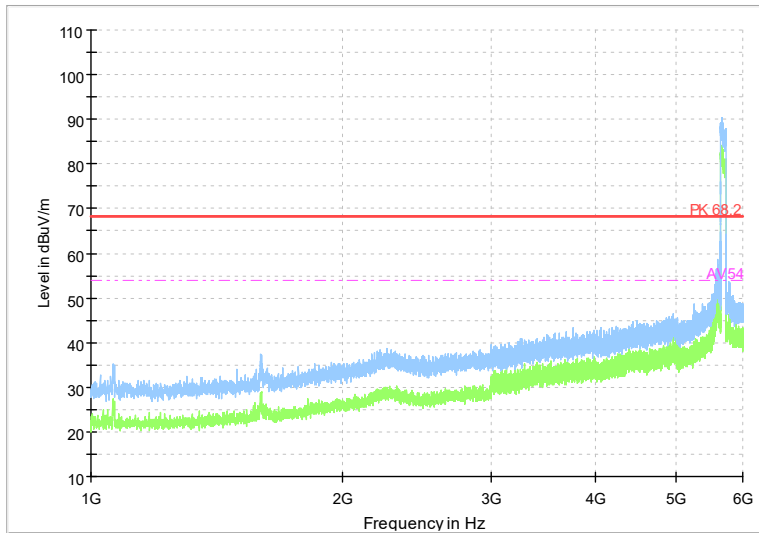

Full Spectrum

Frequency Range: 6GHz -18GHz
Detector: Av mode and PK mode
Test Mode: 802.11ac(VHT80)

Full Spectrum

Frequency Range: 18GHz -40GHz
Detector: Av mode and PK mode
Test Mode: 802.11ac(VHT80)

Full Spectrum

Frequency Range: 1GHz -6GHz
Detector: Av mode and PK mode
Test Mode: 802.11ax(HE80)

Full Spectrum

Frequency Range: 6GHz -18GHz
Detector: Av mode and PK mode
Test Mode: 802.11ax(HE80)

Full Spectrum

Frequency Range: 18GHz -40GHz
Detector: Av mode and PK mode
Test Mode: 802.11ax(HE80)

Full Spectrum

Frequency Range: 1GHz -6GHz
Detector: Av mode and PK mode
Test Mode: 802.11be(EHT80)

Full Spectrum

Frequency Range: 6GHz -18GHz
Detector: Av mode and PK mode
Test Mode: 802.11be(EHT80)

Full Spectrum