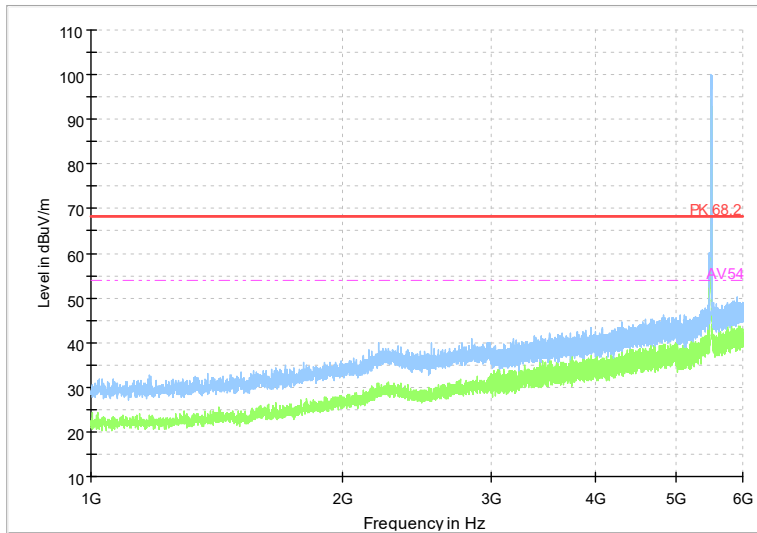

Frequency Range: 18GHz -40GHz
Detector: Av mode and PK mode
Test Mode: 802.11be(EHT80)

Carrier frequency (MHz): 5500
Channel No.:100

Full Spectrum

Frequency Range: 1GHz -6GHz
Detector: Av mode and PK mode
Modulation type: 802.11a

Full Spectrum

Frequency Range: 6GHz -18GHz
Detector: Av mode and PK mode
Modulation type: 802.11a

Full Spectrum

Frequency Range: 18GHz -40GHz
Detector: Av mode and PK mode
Modulation type: 802.11a

Full Spectrum

Frequency Range: 1GHz -6GHz
Detector: Av mode and PK mode
Modulation type: 802.11n(HT20)

Full Spectrum

Frequency Range: 6GHz -18GHz
Detector: Av mode and PK mode
Modulation type: 802.11n(HT20)

Full Spectrum