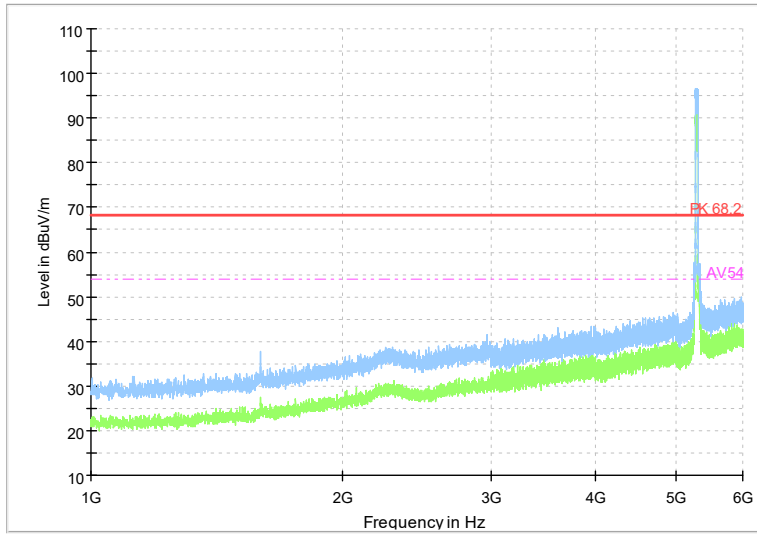

Full Spectrum

Frequency Range: 18GHz -40GHz
Detector: Av mode and PK mode
Test Mode: 802.11be(EHT40)

Carrier frequency (MHz): 5290
Channel No.:58

Full Spectrum

Frequency Range: 1GHz -6GHz
Detector: Av mode and PK mode
Test Mode: 802.11ac(VHT80)

Full Spectrum

Frequency Range: 6GHz -18GHz
Detector: Av mode and PK mode
Test Mode: 802.11ac(VHT80)

Full Spectrum

Frequency Range: 18GHz -40GHz
Detector: Av mode and PK mode
Test Mode: 802.11ac(VHT80)

Full Spectrum

Frequency Range: 1GHz -6GHz
Detector: Av mode and PK mode
Test Mode: 802.11ax(HE80)

Full Spectrum

Frequency Range: 6GHz -18GHz
Detector: Av mode and PK mode
Test Mode: 802.11ax(HE80)

Full Spectrum

Frequency Range: 18GHz -40GHz
Detector: Av mode and PK mode
Test Mode: 802.11ax(HE80)