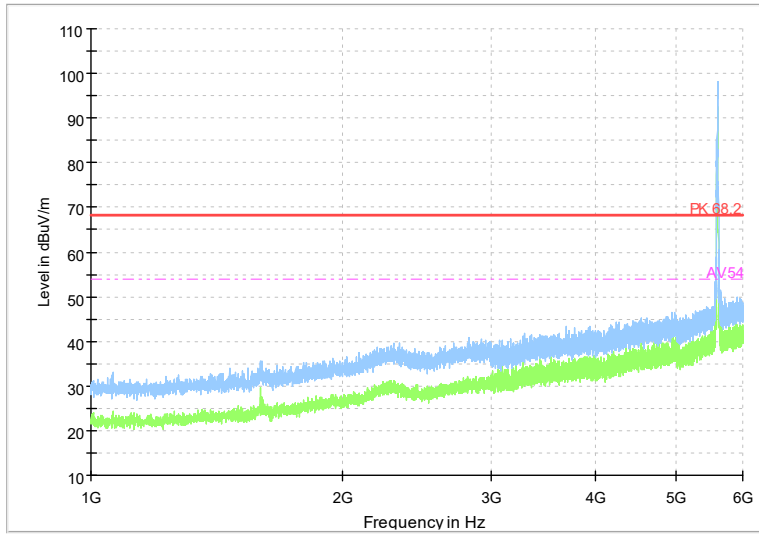

Frequency Range: 6GHz -18GHz
Detector: Av mode and PK mode
Modulation type: 802.11n(HT20)

Full Spectrum

Frequency Range: 18GHz -40GHz
Detector: Av mode and PK mode
Modulation type: 802.11n(HT20)

Full Spectrum

Frequency Range: 1GHz -6GHz
Detector: Av mode and PK mode
Test Mode: 802.11ac(VHT20)

Full Spectrum

Frequency Range: 6GHz -18GHz
Detector: Av mode and PK mode
Test Mode: 802.11ac(VHT20)

Full Spectrum

Frequency Range: 18GHz -40GHz
Detector: Av mode and PK mode
Test Mode: 802.11ac(VHT20)

Full Spectrum

Frequency Range: 1GHz -6GHz
Detector: Av mode and PK mode
Test Mode: 802.11ax(HE20)

Full Spectrum

Frequency Range: 6GHz -18GHz
Detector: Av mode and PK mode
Test Mode: 802.11ax(HE20)

Full Spectrum