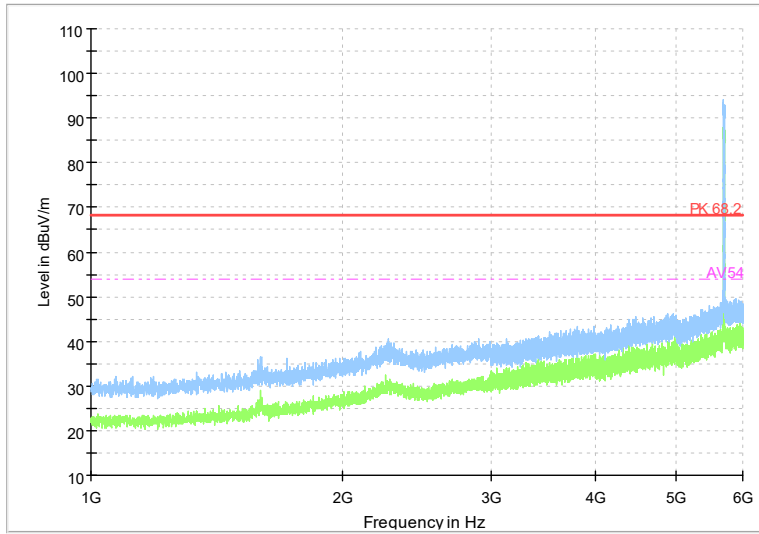

Full Spectrum

Frequency Range: 6GHz -18GHz
Detector: Av mode and PK mode
Modulation type: 802.11a

Full Spectrum

Frequency Range: 18GHz -40GHz
 Detector: Av mode and PK mode
 Modulation type: 802.11a

Full Spectrum

Frequency Range: 1GHz -6GHz
 Detector: Av mode and PK mode
 Modulation type: 802.11n(HT20)

Full Spectrum

Frequency Range: 6GHz -18GHz
Detector: Av mode and PK mode
Modulation type: 802.11n(HT20)

Full Spectrum

Frequency Range: 18GHz -40GHz
Detector: Av mode and PK mode
Modulation type: 802.11n(HT20)

Full Spectrum

Frequency Range: 1GHz -6GHz
Detector: Av mode and PK mode
Test Mode: 802.11ac(VHT20)

Full Spectrum