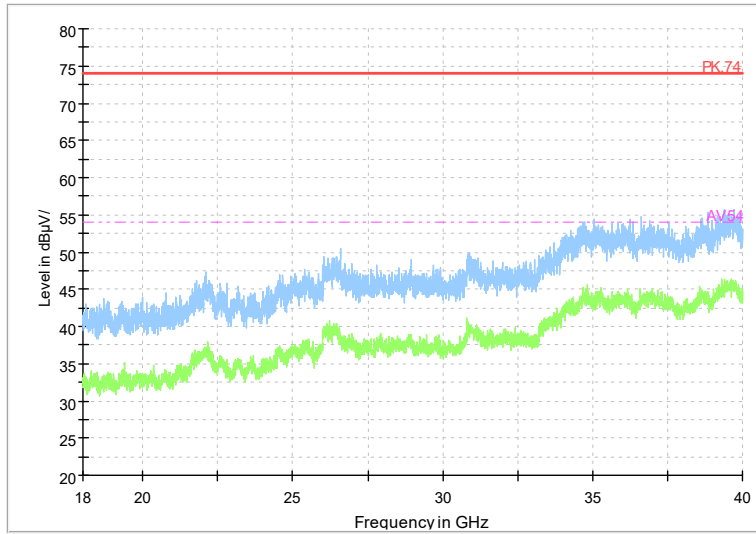

Full Spectrum

Frequency Range: 1GHz -6GHz
Detector: Av mode and PK mode
Modulation type: 802.11n(HT40)

Full Spectrum

Frequency Range: 6GHz -18GHz
Detector: Av mode and PK mode
Modulation type: 802.11n(HT40)

Full Spectrum

Frequency Range: 18GHz -40GHz
Detector: Av mode and PK mode
Modulation type: 802.11n(HT40)

Full Spectrum

Frequency Range: 1GHz -6GHz
Detector: Av mode and PK mode
Test Mode: 802.11ac(VHT40)

Full Spectrum

Frequency Range: 6GHz -18GHz
Detector: Av mode and PK mode
Test Mode: 802.11ac(VHT40)

Full Spectrum

Frequency Range: 18GHz -40GHz
Detector: Av mode and PK mode
Test Mode: 802.11ac(VHT40)

Full Spectrum