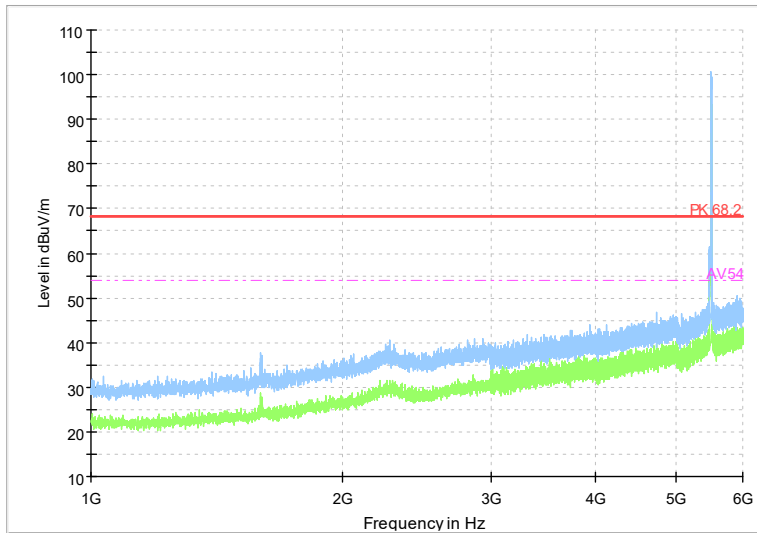

Frequency Range: 1GHz -6GHz
Detector: Av mode and PK mode
Modulation type: 802.11n(HT20)

Full Spectrum

Frequency Range: 6GHz -18GHz
Detector: Av mode and PK mode
Modulation type: 802.11n(HT20)

Full Spectrum

Frequency Range: 18GHz -40GHz
Detector: Av mode and PK mode
Modulation type: 802.11n(HT20)

Full Spectrum

Frequency Range: 1GHz -6GHz
Detector: Av mode and PK mode
Test Mode: 802.11ac(VHT20)

Full Spectrum

Frequency Range: 6GHz -18GHz
Detector: Av mode and PK mode
Test Mode: 802.11ac(VHT20)

Full Spectrum

Frequency Range: 18GHz -40GHz
 Detector: Av mode and PK mode
 Test Mode: 802.11ac(VHT20)

Full Spectrum

Frequency Range: 1GHz -6GHz
 Detector: Av mode and PK mode
 Test Mode: 802.11ax(HE20)