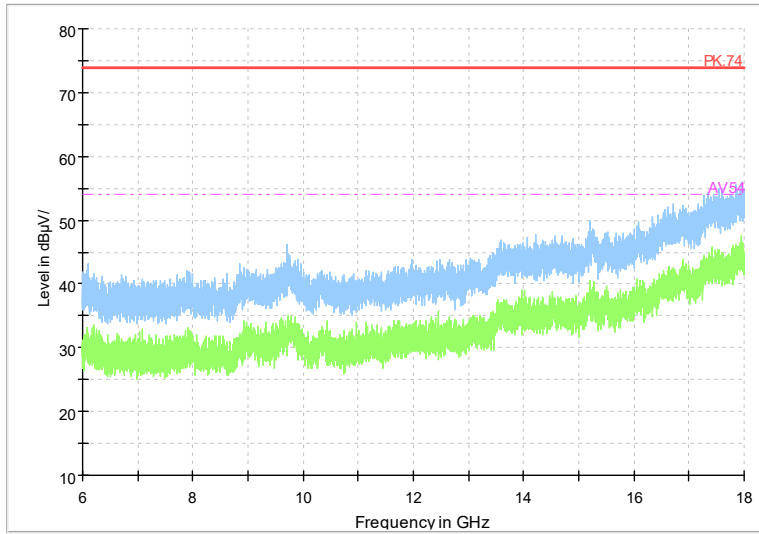

Full Spectrum

Frequency Range: 18GHz -40GHz
Detector: Av mode and PK mode
Modulation type: 802.11a

Full Spectrum

Frequency Range: 1GHz -6GHz
Detector: Av mode and PK mode
Modulation type: 802.11n(HT20)

Full Spectrum

Frequency Range: 6GHz -18GHz
Detector: Av mode and PK mode
Modulation type: 802.11n(HT20)

Full Spectrum

Frequency Range: 18GHz -40GHz
Detector: Av mode and PK mode
Modulation type: 802.11n(HT20)

Full Spectrum

Frequency Range: 1GHz -6GHz
Detector: Av mode and PK mode
Test Mode: 802.11ac(VHT20)

Full Spectrum

Frequency Range: 6GHz -18GHz
Detector: Av mode and PK mode
Test Mode: 802.11ac(VHT20)

Full Spectrum

Frequency Range: 18GHz -40GHz
Detector: Av mode and PK mode
Test Mode: 802.11ac(VHT20)