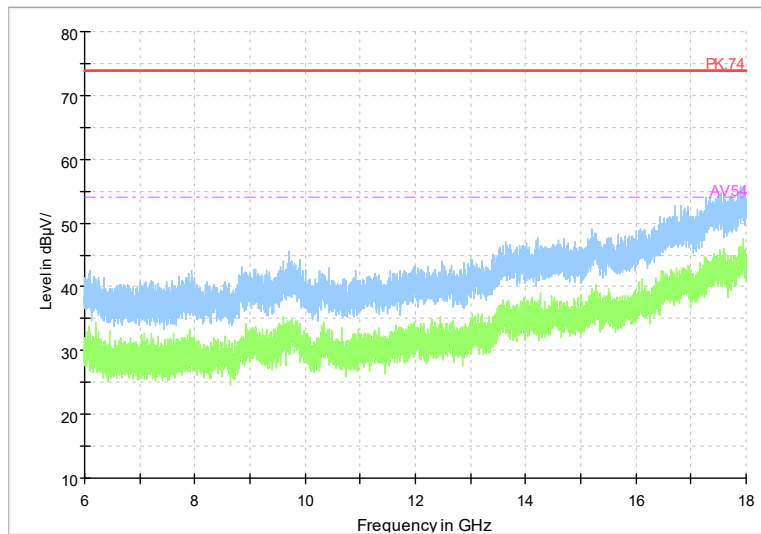

Full Spectrum

Frequency Range: 1GHz -6GHz
 Detector: Av mode and PK mode
 Test Mode: 802.11be(EHT80)

Full Spectrum

Frequency Range: 6GHz -18GHz
Detector: Av mode and PK mode
Test Mode: 802.11be(EHT80)

Full Spectrum

Frequency Range: 18GHz -40GHz
Detector: Av mode and PK mode
Test Mode: 802.11be(EHT80)

Carrier frequency (MHz): 5610
Channel No.:122

Full Spectrum

Frequency Range: 1GHz -6GHz
Detector: Av mode and PK mode
Test Mode: 802.11ac(VHT80)

Full Spectrum

Frequency Range: 6GHz -18GHz
Detector: Av mode and PK mode
Test Mode: 802.11ac(VHT80)

Full Spectrum

Frequency Range: 18GHz -40GHz
Detector: Av mode and PK mode
Test Mode: 802.11ac(VHT80)

Full Spectrum