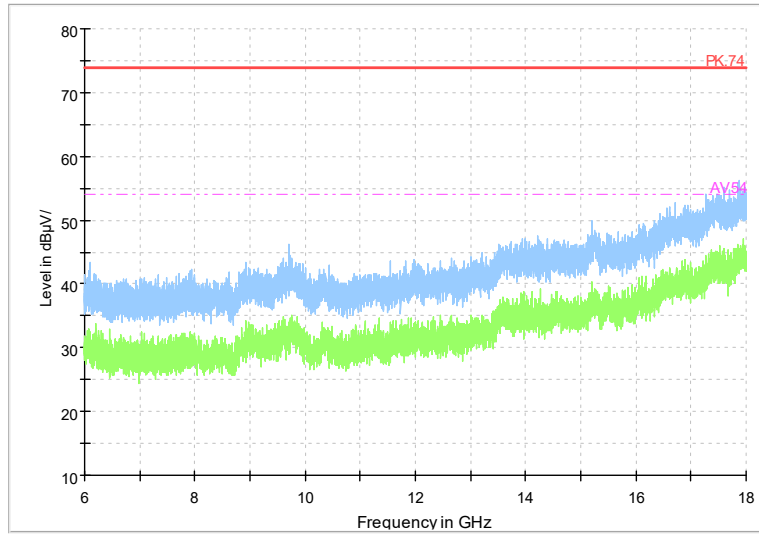

Frequency Range: 18GHz -40GHz
Detector: Av mode and PK mode
Test Mode: 802.11be(EHT80)

Carrier frequency (MHz): 5610
Channel No.:122

Full Spectrum

Frequency Range: 1GHz -6GHz
Detector: Av mode and PK mode
Test Mode: 802.11ac(VHT80)

Full Spectrum

Frequency Range: 6GHz -18GHz
Detector: Av mode and PK mode
Test Mode: 802.11ac(VHT80)

Full Spectrum

Frequency Range: 18GHz -40GHz
Detector: Av mode and PK mode
Test Mode: 802.11ac(VHT80)

Full Spectrum

Frequency Range: 1GHz -6GHz
Detector: Av mode and PK mode
Test Mode: 802.11ax(HE80)

Full Spectrum

Frequency Range: 6GHz -18GHz
Detector: Av mode and PK mode
Test Mode: 802.11ax(HE80)

Full Spectrum

Frequency Range: 18GHz -40GHz
Detector: Av mode and PK mode
Test Mode: 802.11ax(HE80)