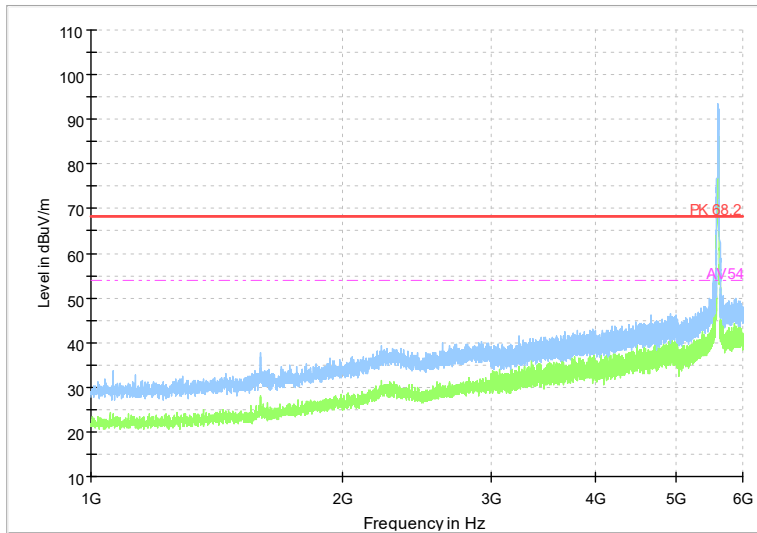

Frequency Range: 18GHz -40GHz
Detector: Av mode and PK mode
Test Mode: 802.11be(EHT80)

Carrier frequency (MHz): 5610
Channel No.:122

Full Spectrum

Frequency Range: 1GHz -6GHz
Detector: Av mode and PK mode
Test Mode: 802.11ac(VHT80)

Full Spectrum

Frequency Range: 6GHz -18GHz
Detector: Av mode and PK mode
Test Mode: 802.11ac(VHT80)

Full Spectrum

Frequency Range: 18GHz -40GHz
Detector: Av mode and PK mode
Test Mode: 802.11ac(VHT80)

Full Spectrum

Frequency Range: 1GHz -6GHz
Detector: Av mode and PK mode
Test Mode: 802.11ax(HE80)

Full Spectrum

Frequency Range: 6GHz -18GHz
Detector: Av mode and PK mode
Test Mode: 802.11ax(HE80)

Full Spectrum

Frequency Range: 18GHz -40GHz
Detector: Av mode and PK mode
Test Mode: 802.11ax(HE80)