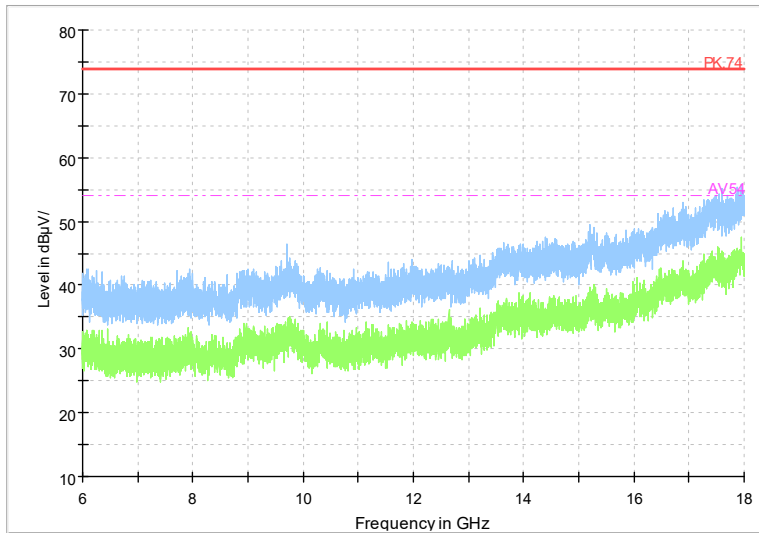

Frequency Range: 18GHz -40GHz
Detector: Av mode and PK mode
Test Mode: 802.11be(EHT40)

Carrier frequency (MHz): 5590
Channel No.:118

Full Spectrum

Frequency Range: 1GHz -6GHz
Detector: Av mode and PK mode
Modulation type: 802.11n(HT40)

Full Spectrum

Frequency Range: 6GHz -18GHz
Detector: Av mode and PK mode
Modulation type: 802.11n(HT40)

Full Spectrum

Frequency Range: 18GHz -40GHz
Detector: Av mode and PK mode
Modulation type: 802.11n(HT40)

Full Spectrum

Frequency Range: 1GHz -6GHz
Detector: Av mode and PK mode
Test Mode: 802.11ac(VHT40)

Full Spectrum

Frequency Range: 6GHz -18GHz
Detector: Av mode and PK mode
Test Mode: 802.11ac(VHT40)

Full Spectrum