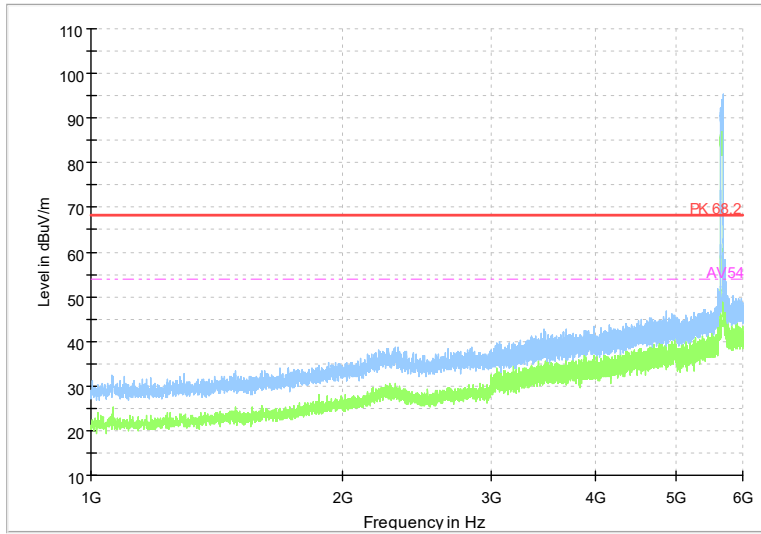

Full Spectrum

Frequency Range: 6GHz -18GHz
Detector: Av mode and PK mode
Test Mode: 802.11ac(VHT40)

Full Spectrum

Frequency Range: 18GHz -40GHz
Detector: Av mode and PK mode
Test Mode: 802.11ac(VHT40)

Full Spectrum

Frequency Range: 1GHz -6GHz
Detector: Av mode and PK mode
Test Mode: 802.11ax(HE 40)

Full Spectrum

Frequency Range: 6GHz -18GHz
Detector: Av mode and PK mode
Test Mode: 802.11ax(HE 40)

Full Spectrum

Frequency Range: 18GHz -40GHz
Detector: Av mode and PK mode
Test Mode: 802.11ax(HE40)

Full Spectrum

Frequency Range: 1GHz -6GHz
Detector: Av mode and PK mode
Test Mode: 802.11be(EHT40)

Full Spectrum

Frequency Range: 6GHz -18GHz
Detector: Av mode and PK mode
Test Mode: 802.11be(EHT40)

Full Spectrum