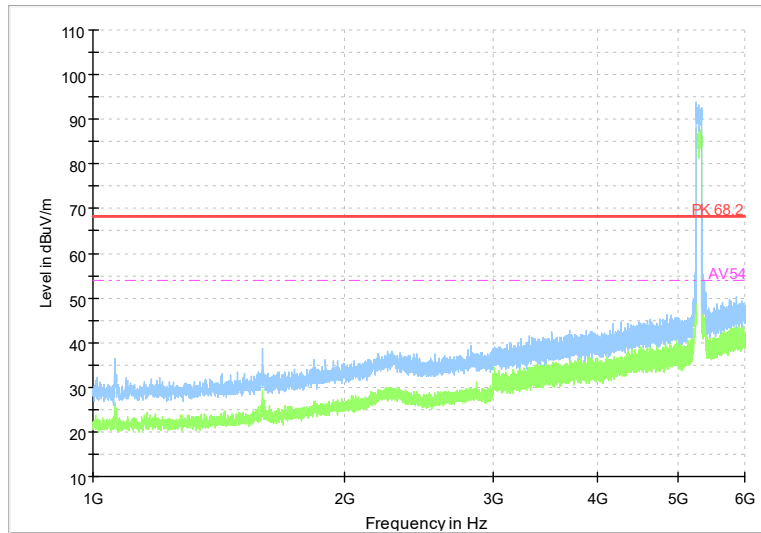

Full Spectrum

Frequency Range: 6GHz -18GHz
Detector: Av mode and PK mode
Test Mode: 802.11ac(VHT80)

Full Spectrum

Frequency Range: 18GHz -40GHz
Detector: Av mode and PK mode
Test Mode: 802.11ac(VHT80)

Full Spectrum

Frequency Range: 1GHz -6GHz
Detector: Av mode and PK mode
Test Mode: 802.11ax(HE80)

Full Spectrum

Frequency Range: 6GHz -18GHz
Detector: Av mode and PK mode
Test Mode: 802.11ax(HE80)

Full Spectrum

Frequency Range: 18GHz -40GHz
Detector: Av mode and PK mode
Test Mode: 802.11ax(HE80)

Full Spectrum

Frequency Range: 1GHz -6GHz
Detector: Av mode and PK mode
Test Mode: 802.11be(EHT80)

Full Spectrum

Frequency Range: 6GHz -18GHz
Detector: Av mode and PK mode
Test Mode: 802.11be(EHT80)

Full Spectrum