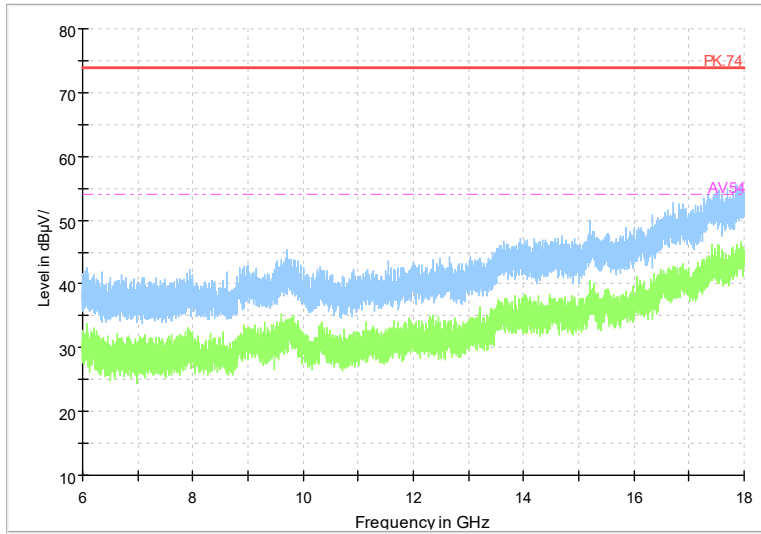

Full Spectrum

Frequency Range: 1GHz -6GHz
Detector: Av mode and PK mode
Test Mode: 802.11be(EHT40)

Full Spectrum

Frequency Range: 6GHz -18GHz
Detector: Av mode and PK mode
Test Mode: 802.11be(EHT40)

Full Spectrum

Frequency Range: 18GHz -40GHz
Detector: Av mode and PK mode
Test Mode: 802.11be(EHT40)

Carrier frequency (MHz): 5590
Channel No.:118

Full Spectrum

Frequency Range: 1GHz -6GHz
Detector: Av mode and PK mode
Modulation type: 802.11n(HT40)

Full Spectrum

Frequency Range: 6GHz -18GHz
Detector: Av mode and PK mode
Modulation type: 802.11n(HT40)

Full Spectrum

Frequency Range: 18GHz -40GHz
Detector: Av mode and PK mode
Modulation type: 802.11n(HT40)