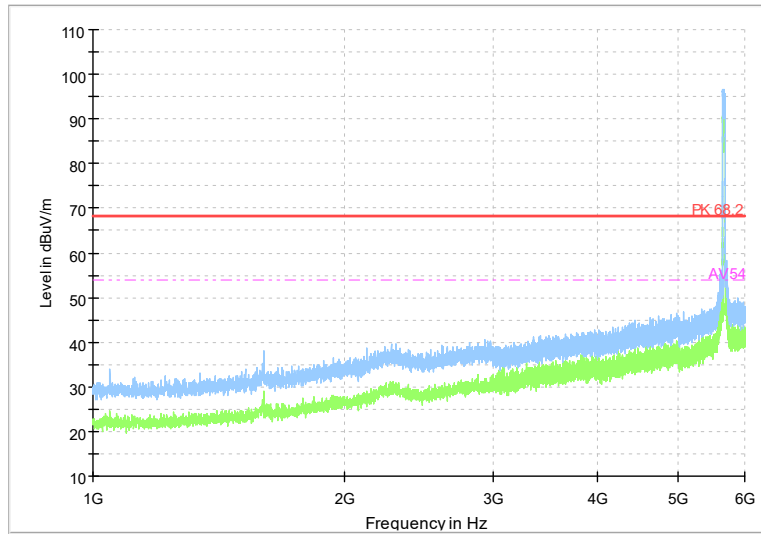

Full Spectrum

Frequency Range: 18GHz -40GHz
Detector: Av mode and PK mode
Test Mode: 802.11ax(HE40)

Full Spectrum

Frequency Range: 1GHz -6GHz
Detector: Av mode and PK mode
Test Mode: 802.11be(EHT40)

Full Spectrum

Frequency Range: 6GHz -18GHz
Detector: Av mode and PK mode
Test Mode: 802.11be(EHT40)

Full Spectrum

Frequency Range: 18GHz -40GHz
Detector: Av mode and PK mode
Test Mode: 802.11be(EHT40)

Carrier frequency (MHz): 5670
Channel No.:134

Full Spectrum

Frequency Range: 1GHz -6GHz
Detector: Av mode and PK mode
Modulation type: 802.11n(HT40)

Full Spectrum

Frequency Range: 6GHz -18GHz
Detector: Av mode and PK mode
Modulation type: 802.11n(HT40)