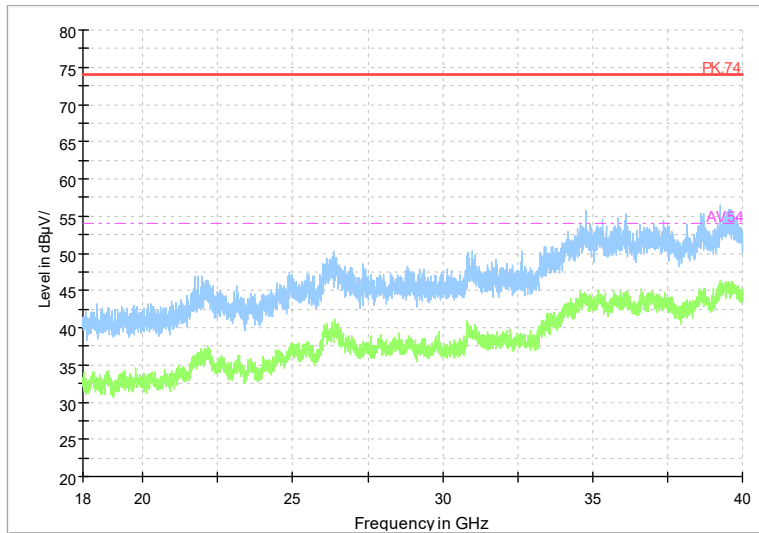

Full Spectrum

Frequency Range: 1GHz -6GHz
Detector: Av mode and PK mode
Test Mode: 802.11be(EHT40)

Full Spectrum

Frequency Range: 6GHz -18GHz
Detector: Av mode and PK mode
Test Mode: 802.11be(EHT40)

Full Spectrum

Frequency Range: 18GHz -40GHz
Detector: Av mode and PK mode
Test Mode: 802.11be(EHT40)

Carrier frequency (MHz): 5530
Channel No.:106

Full Spectrum

Frequency Range: 1GHz -6GHz
Detector: Av mode and PK mode
Test Mode: 802.11ac(VHT80)

Full Spectrum

Frequency Range: 6GHz -18GHz
Detector: Av mode and PK mode
Test Mode: 802.11ac(VHT80)

Full Spectrum

Frequency Range: 18GHz -40GHz
Detector: Av mode and PK mode
Test Mode: 802.11ac(VHT80)

Full Spectrum