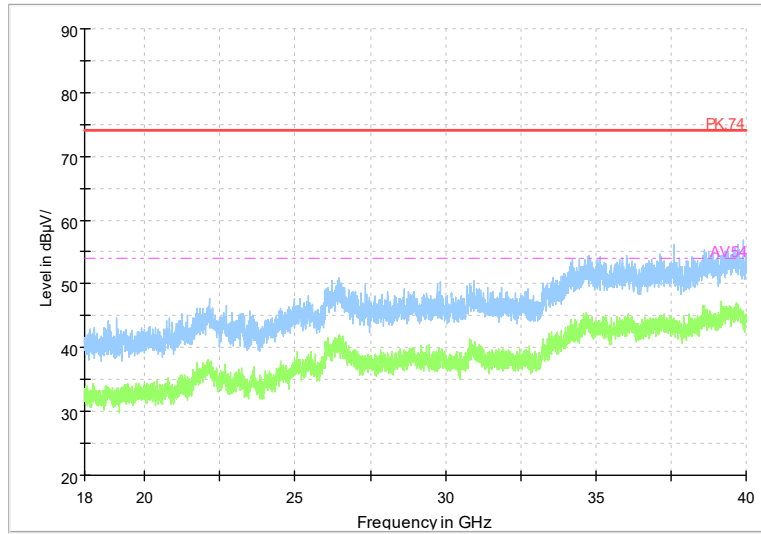

Full Spectrum

Frequency Range: 18GHz -40GHz
Detector: Av mode and PK mode
Test Mode: 802.11be(EHT40)

Carrier frequency (MHz): 5290
Channel No.:58

Full Spectrum

Frequency Range: 1GHz -6GHz
Detector: Av mode and PK mode
Test Mode: 802.11ac(VHT80)

Full Spectrum

Frequency Range: 6GHz -18GHz
Detector: Av mode and PK mode
Test Mode: 802.11ac(VHT80)

Full Spectrum

Frequency Range: 18GHz -40GHz
Detector: Av mode and PK mode
Test Mode: 802.11ac(VHT80)

Full Spectrum