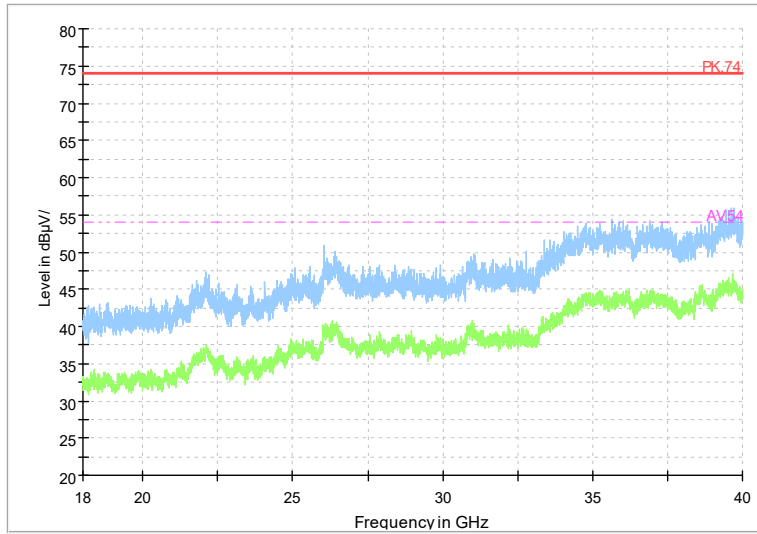

Frequency Range: 18GHz -40GHz
Detector: Av mode and PK mode
Test Mode: 802.11ax(HE20)

Full Spectrum

Frequency Range: 1GHz -6GHz
Detector: Av mode and PK mode
Test Mode: 802.11be(HE20)

Full Spectrum

Frequency Range: 6GHz -18GHz
Detector: Av mode and PK mode
Test Mode: 802.11be(HE20)

Full Spectrum

Frequency Range: 18GHz -40GHz
Detector: Av mode and PK mode
Test Mode: 802.11be(HE20)

Carrier frequency (MHz): 5700
Channel No.:140

Full Spectrum

Frequency Range: 1GHz -6GHz
Detector: Av mode and PK mode
Modulation type: 802.11a

Full Spectrum

Frequency Range: 6GHz -18GHz
Detector: Av mode and PK mode
Modulation type: 802.11a

Full Spectrum

Frequency Range: 18GHz -40GHz
 Detector: Av mode and PK mode
 Modulation type: 802.11a

Full Spectrum