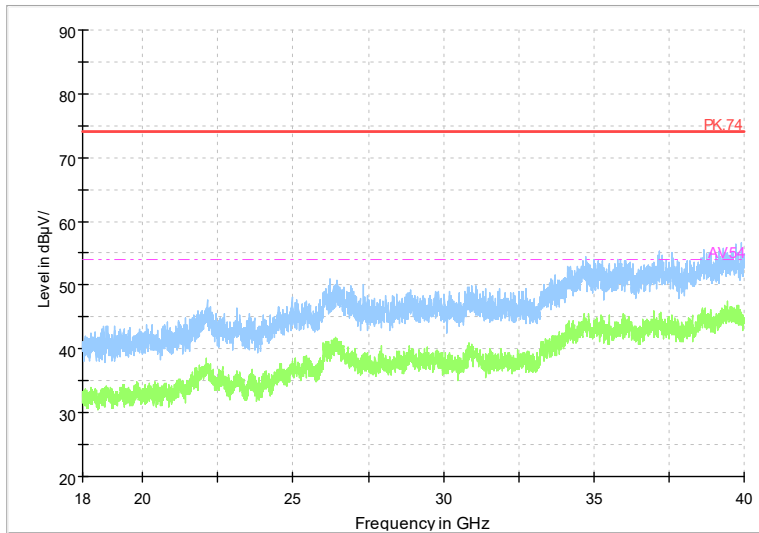

Frequency Range: 1GHz -6GHz
Detector: Av mode and PK mode
Test Mode: 802.11ax(HE80)

Full Spectrum

Frequency Range: 6GHz -18GHz
Detector: Av mode and PK mode
Test Mode: 802.11ax(HE80)

Full Spectrum

Frequency Range: 18GHz -40GHz
 Detector: Av mode and PK mode
 Test Mode: 802.11ax(HE80)

Full Spectrum

Frequency Range: 1GHz -6GHz
 Detector: Av mode and PK mode
 Test Mode: 802.11be(EHT80)

Full Spectrum

Frequency Range: 6GHz -18GHz
Detector: Av mode and PK mode
Test Mode: 802.11be(EHT80)

Full Spectrum

Frequency Range: 18GHz -40GHz
Detector: Av mode and PK mode
Test Mode: 802.11be(EHT80)

Carrier frequency (MHz): 5610
Channel No.:122

Full Spectrum

Frequency Range: 1GHz -6GHz
Detector: Av mode and PK mode
Test Mode: 802.11ac(VHT80)