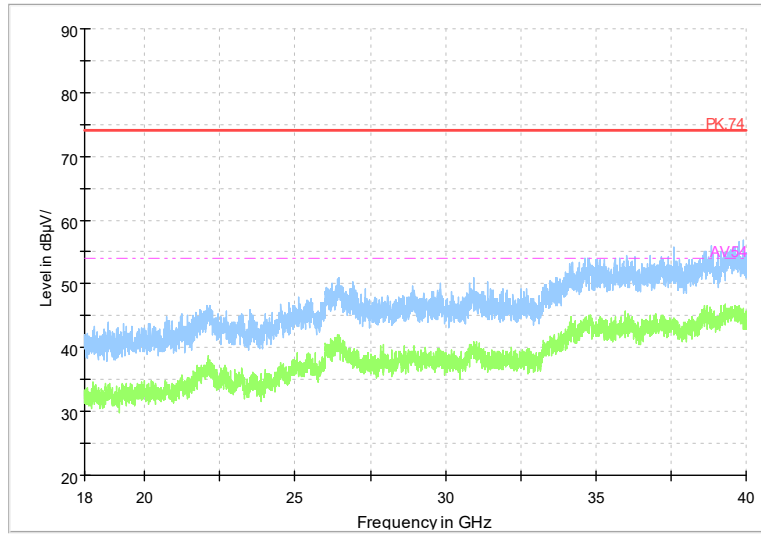

Frequency Range: 1GHz -6GHz
Detector: Av mode and PK mode
Test Mode: 802.11ac(VHT20)

Full Spectrum

Frequency Range: 6GHz -18GHz
Detector: Av mode and PK mode
Test Mode: 802.11ac(VHT20)

Full Spectrum

Frequency Range: 18GHz -40GHz
Detector: Av mode and PK mode
Test Mode: 802.11ac(VHT20)

Full Spectrum

Frequency Range: 1GHz -6GHz
Detector: Av mode and PK mode
Test Mode: 802.11ax(HE20)

Full Spectrum

Frequency Range: 6GHz -18GHz
Detector: Av mode and PK mode
Test Mode: 802.11ax(HE20)

Full Spectrum

Frequency Range: 18GHz -40GHz
Detector: Av mode and PK mode
Test Mode: 802.11ax(HE20)

Full Spectrum

Frequency Range: 1GHz -6GHz
Detector: Av mode and PK mode
Test Mode: 802.11be(HE20)

Full Spectrum

Frequency Range: 6GHz -18GHz
Detector: Av mode and PK mode
Test Mode: 802.11be(HE20)