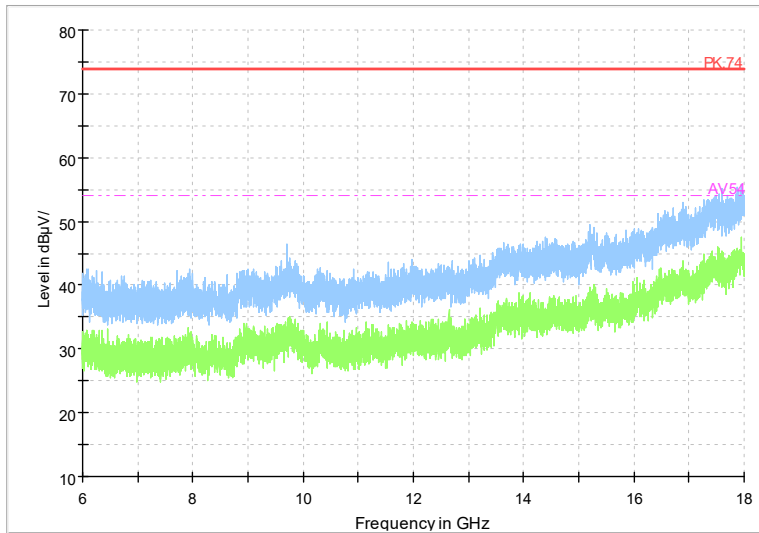

Carrier frequency (MHz): 5600
Channel No.:120

Full Spectrum

Frequency Range: 1GHz -6GHz
Detector: Av mode and PK mode
Modulation type: 802.11a

Full Spectrum

Frequency Range: 6GHz -18GHz
Detector: Av mode and PK mode
Modulation type: 802.11a

Full Spectrum

Frequency Range: 18GHz -40GHz
Detector: Av mode and PK mode
Modulation type: 802.11a

Full Spectrum

Frequency Range: 1GHz -6GHz
Detector: Av mode and PK mode
Modulation type: 802.11n(HT20)

Full Spectrum

Frequency Range: 6GHz -18GHz
Detector: Av mode and PK mode
Modulation type: 802.11n(HT20)

Full Spectrum

Frequency Range: 18GHz -40GHz
Detector: Av mode and PK mode
Modulation type: 802.11n(HT20)

Full Spectrum