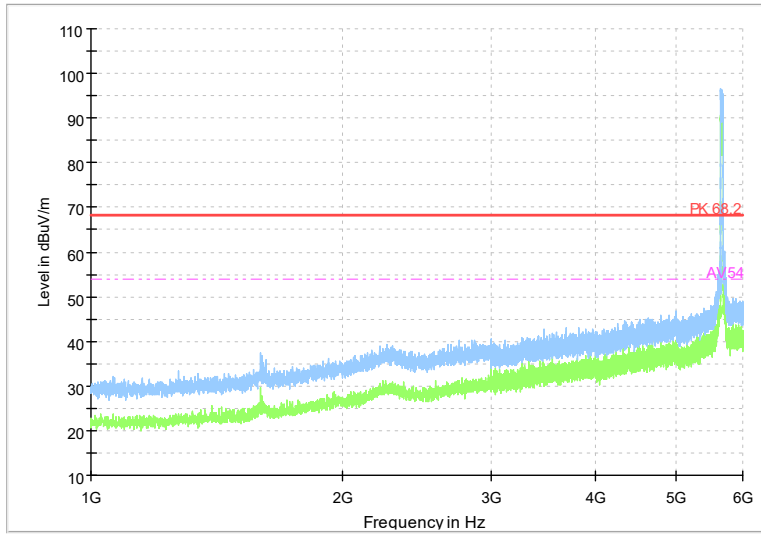

Frequency Range: 6GHz -18GHz
Detector: Av mode and PK mode
Test Mode: 802.11be(EHT40)

Full Spectrum

Frequency Range: 18GHz -40GHz
Detector: Av mode and PK mode
Test Mode: 802.11be(EHT40)

Carrier frequency (MHz): 5670
Channel No.:134

Full Spectrum

Frequency Range: 1GHz -6GHz
Detector: Av mode and PK mode
Modulation type: 802.11n(HT40)

Full Spectrum

Frequency Range: 6GHz -18GHz
Detector: Av mode and PK mode
Modulation type: 802.11n(HT40)

Full Spectrum

Frequency Range: 18GHz -40GHz
Detector: Av mode and PK mode
Modulation type: 802.11n(HT40)

Full Spectrum

Frequency Range: 1GHz -6GHz
Detector: Av mode and PK mode
Test Mode: 802.11ac(VHT40)