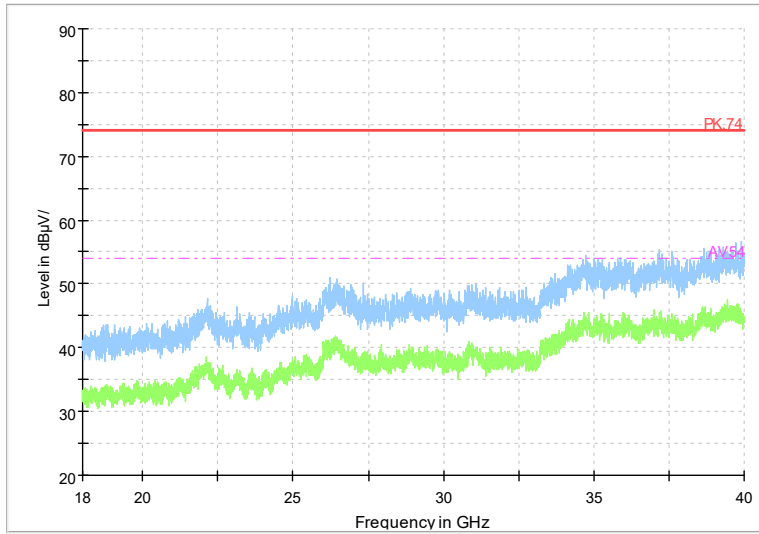

Frequency Range: 18GHz -40GHz
Detector: Av mode and PK mode
Test Mode: 802.11be(EHT40)

Carrier frequency (MHz): 5530
Channel No.:106

Full Spectrum

Frequency Range: 1GHz -6GHz
Detector: Av mode and PK mode
Test Mode: 802.11ac(VHT80)

Full Spectrum

Frequency Range: 6GHz -18GHz
Detector: Av mode and PK mode
Test Mode: 802.11ac(VHT80)

Full Spectrum

Frequency Range: 18GHz -40GHz
Detector: Av mode and PK mode
Test Mode: 802.11ac(VHT80)

Full Spectrum

Frequency Range: 1GHz -6GHz
Detector: Av mode and PK mode
Test Mode: 802.11ax(HE80)

Full Spectrum

Frequency Range: 6GHz -18GHz
Detector: Av mode and PK mode
Test Mode: 802.11ax(HE80)

Full Spectrum

Frequency Range: 18GHz -40GHz
 Detector: Av mode and PK mode
 Test Mode: 802.11ax(HE80)