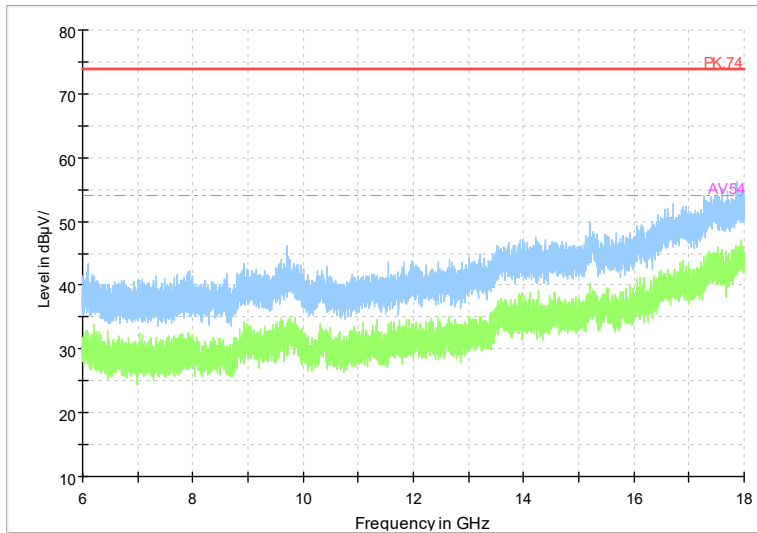

Frequency Range: 6GHz -18GHz
Detector: Av mode and PK mode
Test Mode: 802.11ac(VHT20)

Full Spectrum

Frequency Range: 18GHz -40GHz
 Detector: Av mode and PK mode
 Test Mode: 802.11ac(VHT20)

Full Spectrum

Frequency Range: 1GHz -6GHz
 Detector: Av mode and PK mode
 Test Mode: 802.11ax(HE20)

Full Spectrum

Frequency Range: 6GHz -18GHz
Detector: Av mode and PK mode
Test Mode: 802.11ax(HE20)

Full Spectrum

Frequency Range: 18GHz -40GHz
Detector: Av mode and PK mode
Test Mode: 802.11ax(HE20)

Full Spectrum

Frequency Range: 1GHz -6GHz
Detector: Av mode and PK mode
Test Mode: 802.11be(HE20)

Full Spectrum

Frequency Range: 6GHz -18GHz
Detector: Av mode and PK mode
Test Mode: 802.11be(HE20)

Full Spectrum

Frequency Range: 18GHz -40GHz
Detector: Av mode and PK mode
Test Mode: 802.11be(HE20)