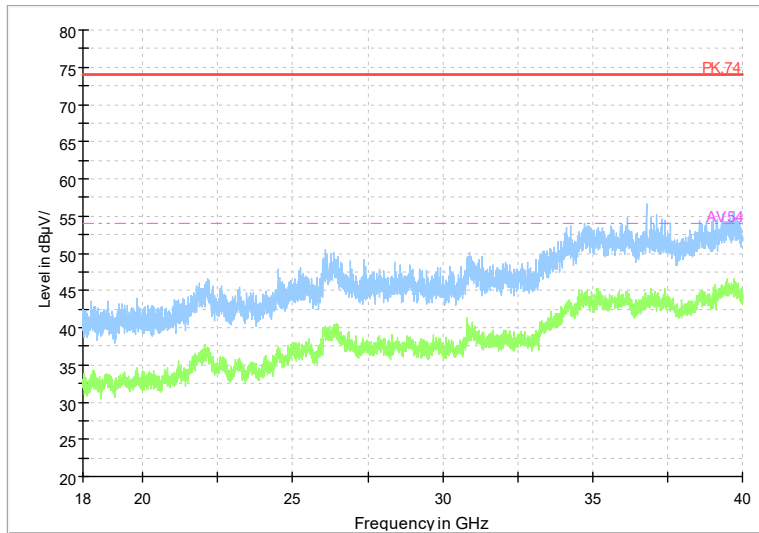

Full Spectrum

Frequency Range: 18GHz -40GHz
Detector: Av mode and PK mode
Modulation type: 802.11a

Full Spectrum

Frequency Range: 1GHz -6GHz
Detector: Av mode and PK mode
Modulation type: 802.11n(HT20)

Full Spectrum

Frequency Range: 6GHz -18GHz
Detector: Av mode and PK mode
Modulation type: 802.11n(HT20)

Full Spectrum

Frequency Range: 18GHz -40GHz
Detector: Av mode and PK mode
Modulation type: 802.11n(HT20)

Full Spectrum

Frequency Range: 1GHz -6GHz
Detector: Av mode and PK mode
Test Mode: 802.11ac(VHT20)

Full Spectrum

Frequency Range: 6GHz -18GHz
Detector: Av mode and PK mode
Test Mode: 802.11ac(VHT20)

Full Spectrum

Frequency Range: 18GHz -40GHz
Detector: Av mode and PK mode
Test Mode: 802.11ac(VHT20)