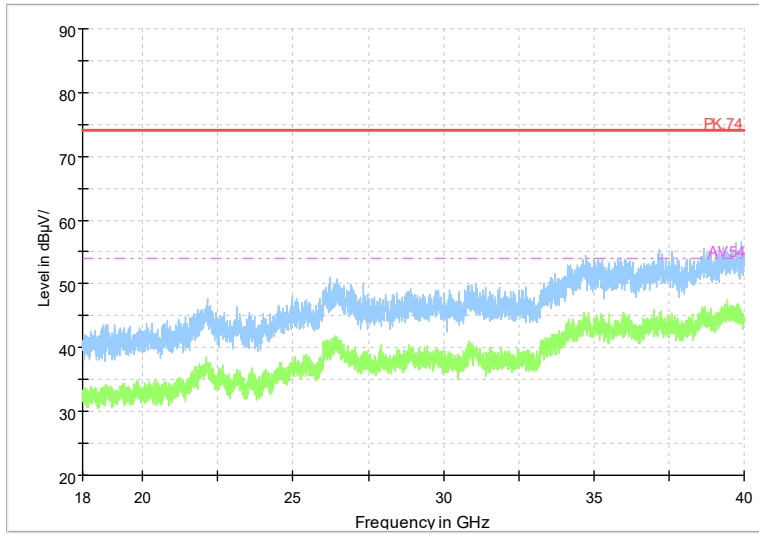

Frequency Range: 18GHz -40GHz
Detector: Av mode and PK mode
Test Mode: 802.11be(EHT80)

Carrier frequency (MHz): 5690
Channel No.:138

Full Spectrum

Frequency Range: 1GHz -6GHz
Detector: Av mode and PK mode
Test Mode: 802.11ac(VHT80)

Full Spectrum

Frequency Range: 6GHz -18GHz
Detector: Av mode and PK mode
Test Mode: 802.11ac(VHT80)

Full Spectrum

Frequency Range: 18GHz -40GHz
Detector: Av mode and PK mode
Test Mode: 802.11ac(VHT80)

Full Spectrum

Frequency Range: 1GHz -6GHz
Detector: Av mode and PK mode
Test Mode: 802.11ax(HE80)

Full Spectrum

Frequency Range: 6GHz -18GHz
Detector: Av mode and PK mode
Test Mode: 802.11ax(HE80)

Full Spectrum

Frequency Range: 18GHz -40GHz
Detector: Av mode and PK mode
Test Mode: 802.11ax(HE80)