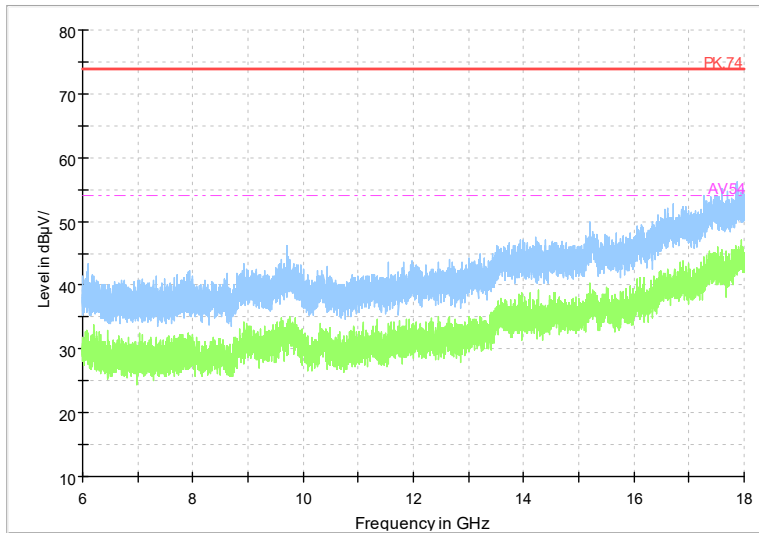

Frequency Range: 18GHz -40GHz
Detector: Av mode and PK mode
Test Mode: 802.11be(EHT80)

Carrier frequency (MHz): 5690
Channel No.:138

Full Spectrum

Frequency Range: 1GHz -6GHz
Detector: Av mode and PK mode
Test Mode: 802.11ac(VHT80)

Full Spectrum

Frequency Range: 6GHz -18GHz
Detector: Av mode and PK mode
Test Mode: 802.11ac(VHT80)

Full Spectrum

Frequency Range: 18GHz -40GHz
Detector: Av mode and PK mode
Test Mode: 802.11ac(VHT80)

Full Spectrum

Frequency Range: 1GHz -6GHz
Detector: Av mode and PK mode
Test Mode: 802.11ax(HE80)

Full Spectrum

Frequency Range: 6GHz -18GHz
Detector: Av mode and PK mode
Test Mode: 802.11ax(HE80)

Full Spectrum

Frequency Range: 18GHz -40GHz
Detector: Av mode and PK mode
Test Mode: 802.11ax(HE80)