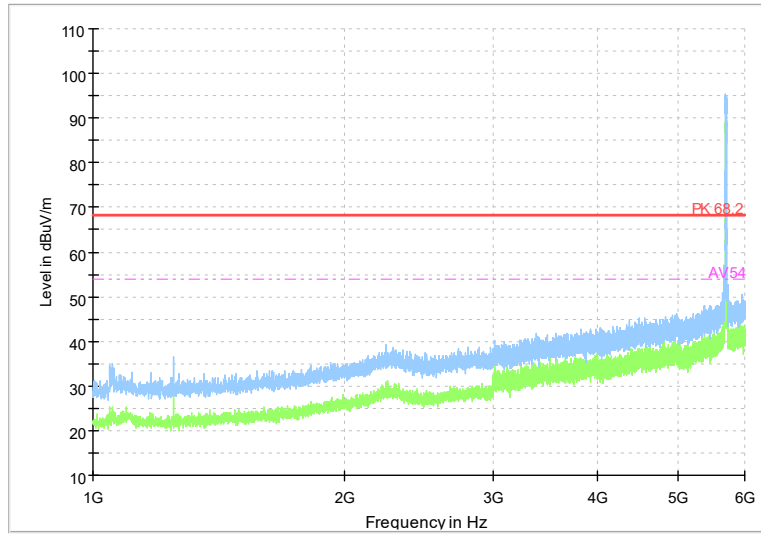

Frequency Range: 6GHz -18GHz
Detector: Av mode and PK mode
Test Mode: 802.11ac(VHT20)

Full Spectrum

Frequency Range: 18GHz -40GHz
Detector: Av mode and PK mode
Test Mode: 802.11ac(VHT20)

Full Spectrum

Frequency Range: 1GHz -6GHz
Detector: Av mode and PK mode
Test Mode: 802.11ax(HE20)

Full Spectrum

Frequency Range: 6GHz -18GHz
Detector: Av mode and PK mode
Test Mode: 802.11ax(HE20)

Full Spectrum

Frequency Range: 18GHz -40GHz
Detector: Av mode and PK mode
Test Mode: 802.11ax(HE20)

Full Spectrum

Frequency Range: 1GHz -6GHz
Detector: Av mode and PK mode
Test Mode: 802.11be(HE20)

Full Spectrum

Frequency Range: 6GHz -18GHz
Detector: Av mode and PK mode
Test Mode: 802.11be(HE20)

Full Spectrum

Frequency Range: 18GHz -40GHz
Detector: Av mode and PK mode
Test Mode: 802.11be(HE20)