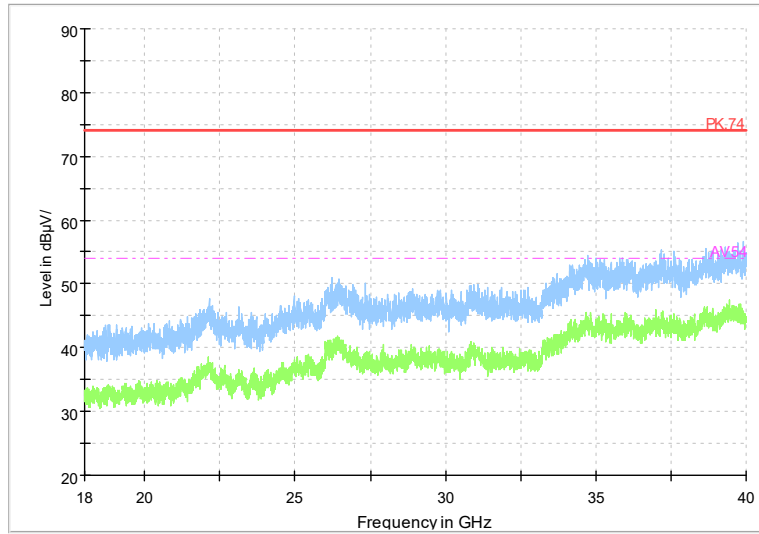

Frequency Range: 1GHz -6GHz
Detector: Av mode and PK mode
Test Mode: 802.11ax(HE80)

Full Spectrum

Frequency Range: 6GHz -18GHz
Detector: Av mode and PK mode
Test Mode: 802.11ax(HE80)

Full Spectrum

Frequency Range: 18GHz -40GHz
Detector: Av mode and PK mode
Test Mode: 802.11ax(HE80)

Full Spectrum

Frequency Range: 1GHz -6GHz
Detector: Av mode and PK mode
Test Mode: 802.11be(EHT80)

Full Spectrum

Frequency Range: 6GHz -18GHz
Detector: Av mode and PK mode
Test Mode: 802.11be(EHT80)

Full Spectrum

Frequency Range: 18GHz -40GHz
Detector: Av mode and PK mode
Test Mode: 802.11be(EHT80)

Carrier frequency (MHz): 5690
Channel No.:138

Full Spectrum

Frequency Range: 1GHz -6GHz
Detector: Av mode and PK mode
Test Mode: 802.11ac(VHT80)