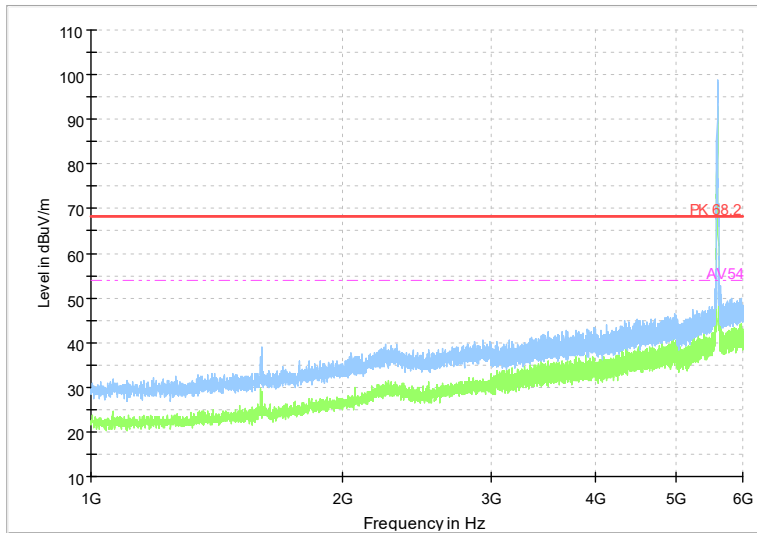

Carrier frequency (MHz): 5600
Channel No.:120

Full Spectrum

Frequency Range: 1GHz -6GHz
Detector: Av mode and PK mode
Modulation type: 802.11a

Full Spectrum

Frequency Range: 6GHz -18GHz
Detector: Av mode and PK mode
Modulation type: 802.11a

Full Spectrum

Frequency Range: 18GHz -40GHz
Detector: Av mode and PK mode
Modulation type: 802.11a

Full Spectrum

Frequency Range: 1GHz -6GHz
Detector: Av mode and PK mode
Modulation type: 802.11n(HT20)

Full Spectrum

Frequency Range: 6GHz -18GHz
Detector: Av mode and PK mode
Modulation type: 802.11n(HT20)

Full Spectrum

Frequency Range: 18GHz -40GHz
Detector: Av mode and PK mode
Modulation type: 802.11n(HT20)

Full Spectrum