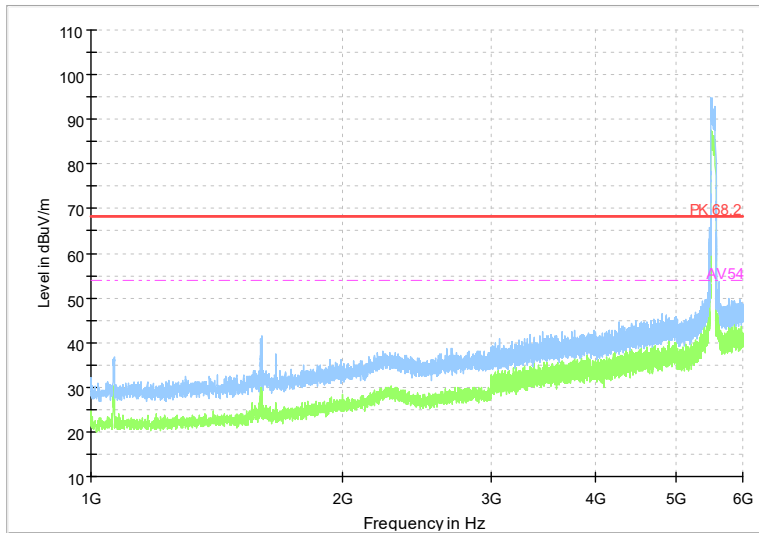

Full Spectrum

Frequency Range: 6GHz -18GHz
Detector: Av mode and PK mode
Test Mode: 802.11ac(VHT80)

Full Spectrum

Frequency Range: 18GHz -40GHz
Detector: Av mode and PK mode
Test Mode: 802.11ac(VHT80)

Full Spectrum

Frequency Range: 1GHz -6GHz
Detector: Av mode and PK mode
Test Mode: 802.11ax(HE80)

Full Spectrum

Frequency Range: 6GHz -18GHz
Detector: Av mode and PK mode
Test Mode: 802.11ax(HE80)

Full Spectrum

Frequency Range: 18GHz -40GHz
 Detector: Av mode and PK mode
 Test Mode: 802.11ax(HE80)

Full Spectrum

Frequency Range: 1GHz -6GHz
 Detector: Av mode and PK mode
 Test Mode: 802.11be(EHT80)

Full Spectrum

Frequency Range: 6GHz -18GHz
Detector: Av mode and PK mode
Test Mode: 802.11be(EHT80)

Full Spectrum