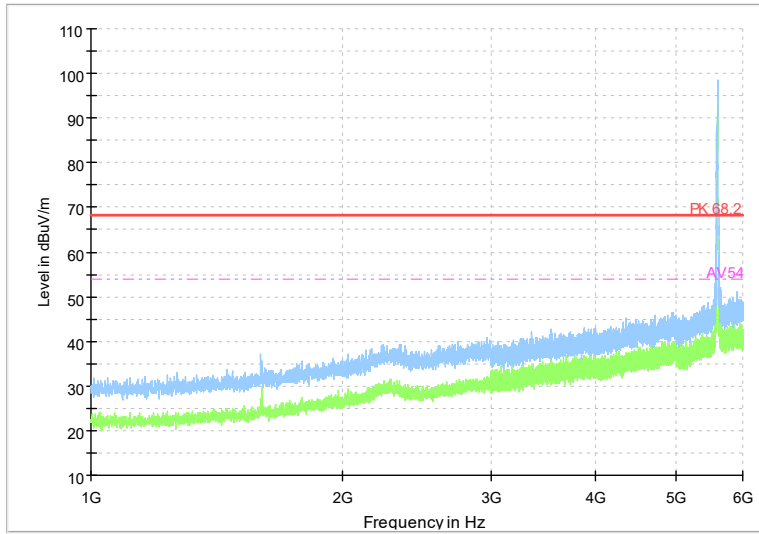

Frequency Range: 1GHz -6GHz
Detector: Av mode and PK mode
Test Mode: 802.11be(HE20)

Full Spectrum

Frequency Range: 6GHz -18GHz
Detector: Av mode and PK mode
Test Mode: 802.11be(HE20)

Full Spectrum

Frequency Range: 18GHz -40GHz
Detector: Av mode and PK mode
Test Mode: 802.11be(HE20)

Carrier frequency (MHz): 5600
Channel No.:120

Full Spectrum

Frequency Range: 1GHz -6GHz
Detector: Av mode and PK mode
Modulation type: 802.11a

Full Spectrum

Frequency Range: 6GHz -18GHz
Detector: Av mode and PK mode
Modulation type: 802.11a

Full Spectrum

Frequency Range: 18GHz -40GHz
Detector: Av mode and PK mode
Modulation type: 802.11a

Full Spectrum

Frequency Range: 1GHz -6GHz
Detector: Av mode and PK mode
Modulation type: 802.11n(HT20)

Full Spectrum