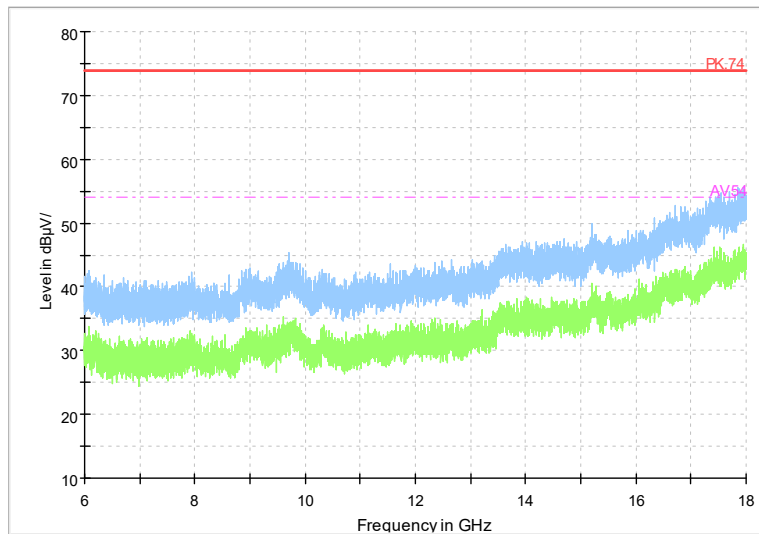

Frequency Range: 18GHz -40GHz
Detector: Av mode and PK mode
Test Mode: 802.11ax(HE20)

Full Spectrum

Frequency Range: 1GHz -6GHz
Detector: Av mode and PK mode
Test Mode: 802.11be(HE20)

Full Spectrum

Frequency Range: 6GHz -18GHz
Detector: Av mode and PK mode
Test Mode: 802.11be(HE20)

Full Spectrum

Frequency Range: 18GHz -40GHz
Detector: Av mode and PK mode
Test Mode: 802.11be(HE20)

Carrier frequency (MHz): 5700
Channel No.:140

Full Spectrum

Frequency Range: 1GHz -6GHz
Detector: Av mode and PK mode
Modulation type: 802.11a

Full Spectrum

Frequency Range: 6GHz -18GHz
Detector: Av mode and PK mode
Modulation type: 802.11a

Full Spectrum

Frequency Range: 18GHz -40GHz
 Detector: Av mode and PK mode
 Modulation type: 802.11a

Full Spectrum