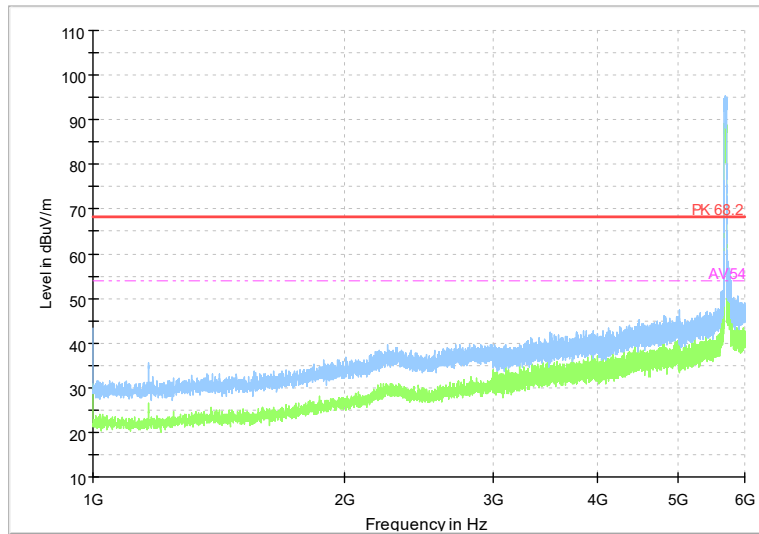

Frequency Range: 1GHz -6GHz
Detector: Av mode and PK mode
Test Mode: 802.11ax(HE80)

Full Spectrum

Frequency Range: 6GHz -18GHz
Detector: Av mode and PK mode
Test Mode: 802.11ax(HE80)

Full Spectrum

Frequency Range: 18GHz -40GHz
Detector: Av mode and PK mode
Test Mode: 802.11ax(HE80)

Full Spectrum

Frequency Range: 1GHz -6GHz
Detector: Av mode and PK mode
Test Mode: 802.11be(EHT80)

Full Spectrum

Frequency Range: 6GHz -18GHz
Detector: Av mode and PK mode
Test Mode: 802.11be(EHT80)

Full Spectrum

Frequency Range: 18GHz -40GHz
Detector: Av mode and PK mode
Test Mode: 802.11be(EHT80)

Carrier frequency (MHz): 5690
Channel No.:138

Full Spectrum

Frequency Range: 1GHz -6GHz
Detector: Av mode and PK mode
Test Mode: 802.11ac(VHT80)

Full Spectrum

Frequency Range: 6GHz -18GHz
Detector: Av mode and PK mode
Test Mode: 802.11ac(VHT80)

Full Spectrum

Frequency Range: 18GHz -40GHz
Detector: Av mode and PK mode
Test Mode: 802.11ac(VHT80)

Full Spectrum