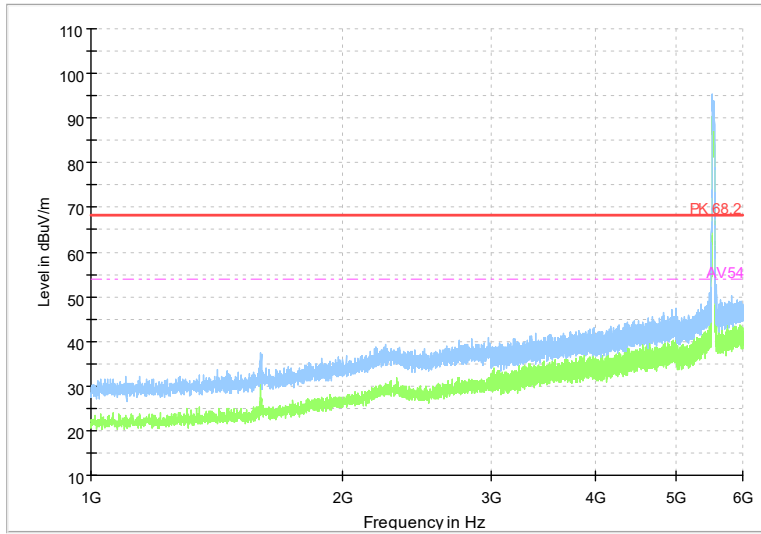

Frequency Range: 18GHz -40GHz
Detector: Av mode and PK mode
Test Mode: 802.11be(EHT40)

Carrier frequency (MHz): 5530
Channel No.:106

Full Spectrum

Frequency Range: 1GHz -6GHz
Detector: Av mode and PK mode
Test Mode: 802.11ac(VHT80)

Full Spectrum

Frequency Range: 6GHz -18GHz
Detector: Av mode and PK mode
Test Mode: 802.11ac(VHT80)

Full Spectrum

Frequency Range: 18GHz -40GHz
Detector: Av mode and PK mode
Test Mode: 802.11ac(VHT80)

Full Spectrum

Frequency Range: 1GHz -6GHz
Detector: Av mode and PK mode
Test Mode: 802.11ax(HE80)

Full Spectrum

Frequency Range: 6GHz -18GHz
Detector: Av mode and PK mode
Test Mode: 802.11ax(HE80)

Full Spectrum

Frequency Range: 18GHz -40GHz
 Detector: Av mode and PK mode
 Test Mode: 802.11ax(HE80)