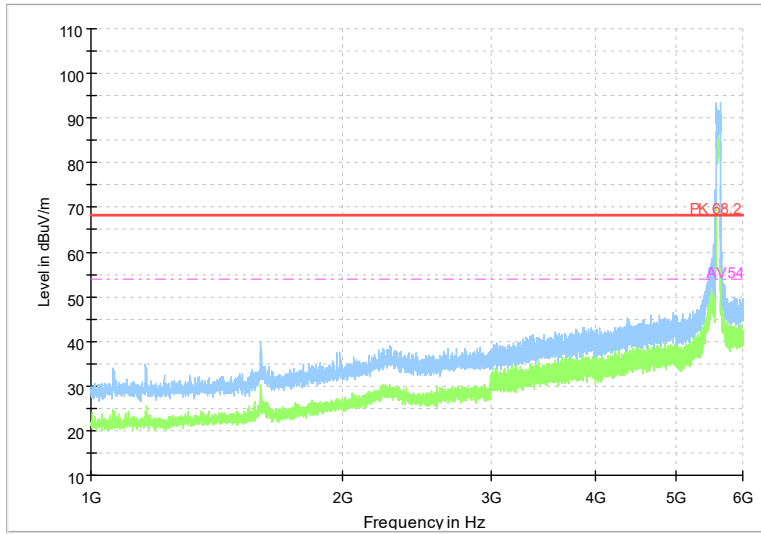

Full Spectrum

Frequency Range: 6GHz -18GHz
Detector: Av mode and PK mode
Test Mode: 802.11ac(VHT80)

Full Spectrum

Frequency Range: 18GHz -40GHz
Detector: Av mode and PK mode
Test Mode: 802.11ac(VHT80)

Full Spectrum

Frequency Range: 1GHz -6GHz
Detector: Av mode and PK mode
Test Mode: 802.11ax(HE80)

Full Spectrum

Frequency Range: 6GHz -18GHz
Detector: Av mode and PK mode
Test Mode: 802.11ax(HE80)

Full Spectrum

Frequency Range: 18GHz -40GHz
Detector: Av mode and PK mode
Test Mode: 802.11ax(HE80)

Full Spectrum

Frequency Range: 1GHz -6GHz
Detector: Av mode and PK mode
Test Mode: 802.11be(EHT80)

Full Spectrum

Frequency Range: 6GHz -18GHz
Detector: Av mode and PK mode
Test Mode: 802.11be(EHT80)

Full Spectrum