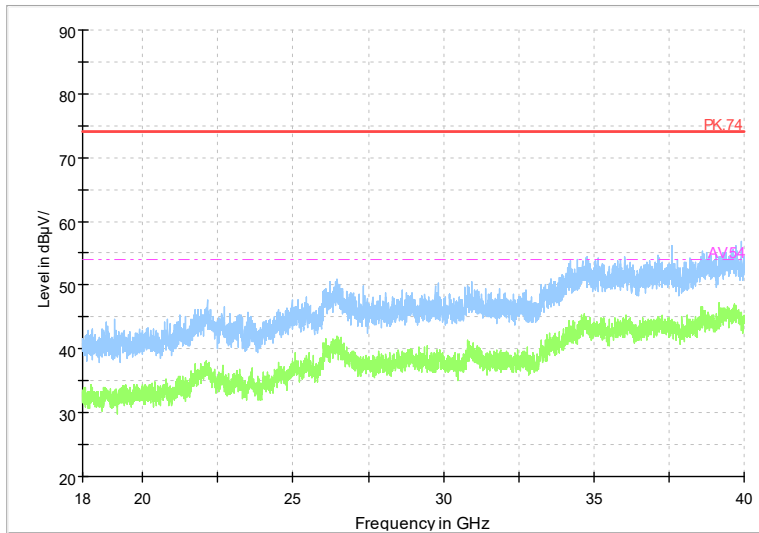

Full Spectrum

Frequency Range: 1GHz -6GHz
Detector: Av mode and PK mode
Test Mode: 802.11ac(VHT40)

Full Spectrum

Frequency Range: 6GHz -18GHz
Detector: Av mode and PK mode
Test Mode: 802.11ac(VHT40)

Full Spectrum

Frequency Range: 18GHz -40GHz
Detector: Av mode and PK mode
Test Mode: 802.11ac(VHT40)

Full Spectrum

Frequency Range: 1GHz -6GHz
Detector: Av mode and PK mode
Test Mode: 802.11ax(HE 40)

Full Spectrum

Frequency Range: 6GHz -18GHz
Detector: Av mode and PK mode
Test Mode: 802.11ax(HE 40)

Full Spectrum

Frequency Range: 18GHz -40GHz
Detector: Av mode and PK mode
Test Mode: 802.11ax(HE40)

Full Spectrum

Frequency Range: 1GHz -6GHz
Detector: Av mode and PK mode
Test Mode: 802.11be(EHT40)

Full Spectrum