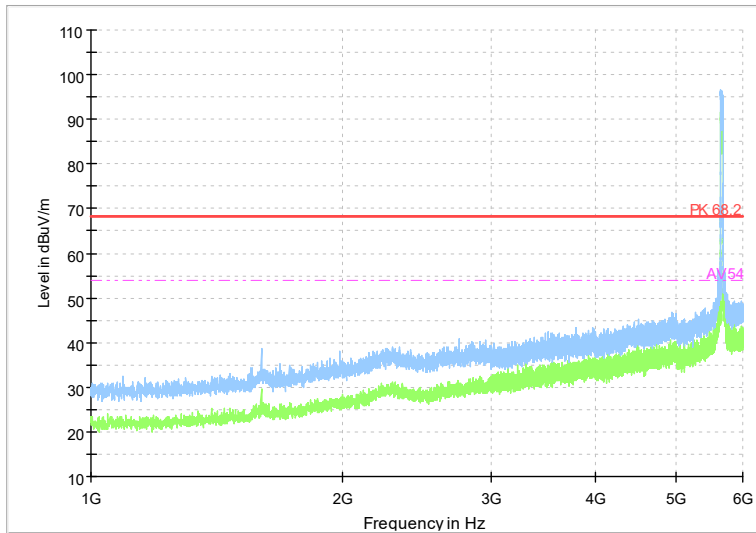

Full Spectrum

Frequency Range: 18GHz -40GHz
Detector: Av mode and PK mode
Modulation type: 802.11n(HT40)

Full Spectrum

Frequency Range: 1GHz -6GHz
Detector: Av mode and PK mode
Test Mode: 802.11ac(VHT40)

Full Spectrum

Frequency Range: 6GHz -18GHz
Detector: Av mode and PK mode
Test Mode: 802.11ac(VHT40)

Full Spectrum

Frequency Range: 18GHz -40GHz
Detector: Av mode and PK mode
Test Mode: 802.11ac(VHT40)

Full Spectrum

Frequency Range: 1GHz -6GHz
Detector: Av mode and PK mode
Test Mode: 802.11ax(HE 40)

Full Spectrum

Frequency Range: 6GHz -18GHz
Detector: Av mode and PK mode
Test Mode: 802.11ax(HE 40)

Full Spectrum

Frequency Range: 18GHz -40GHz
Detector: Av mode and PK mode
Test Mode: 802.11ax(HE40)