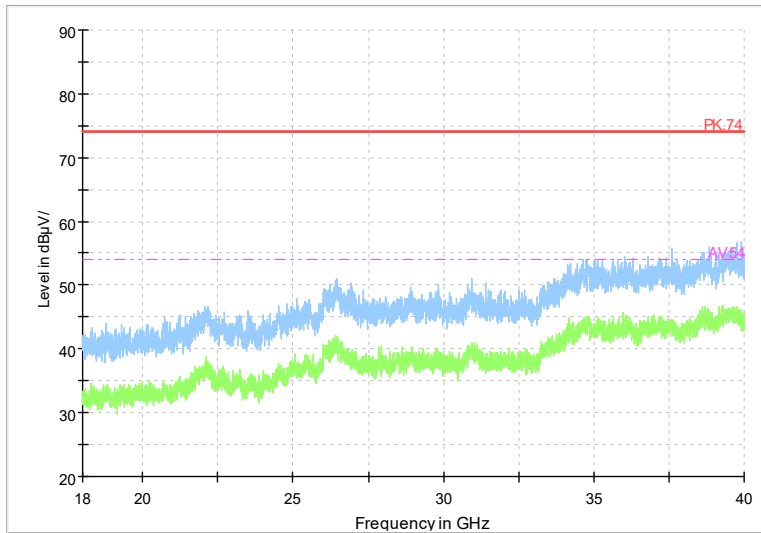

Frequency Range: 18GHz -40GHz
Detector: Av mode and PK mode
Modulation type: 802.11n(HT20)

Full Spectrum

Frequency Range: 1GHz -6GHz
Detector: Av mode and PK mode
Test Mode: 802.11ac(VHT20)

Full Spectrum

Frequency Range: 6GHz -18GHz
Detector: Av mode and PK mode
Test Mode: 802.11ac(VHT20)

Full Spectrum

Frequency Range: 18GHz -40GHz
 Detector: Av mode and PK mode
 Test Mode: 802.11ac(VHT20)

Full Spectrum

Frequency Range: 1GHz -6GHz
 Detector: Av mode and PK mode
 Test Mode: 802.11ax(HE20)

Full Spectrum

Frequency Range: 6GHz -18GHz
Detector: Av mode and PK mode
Test Mode: 802.11ax(HE20)

Full Spectrum

Frequency Range: 18GHz -40GHz
Detector: Av mode and PK mode
Test Mode: 802.11ax(HE20)

Full Spectrum