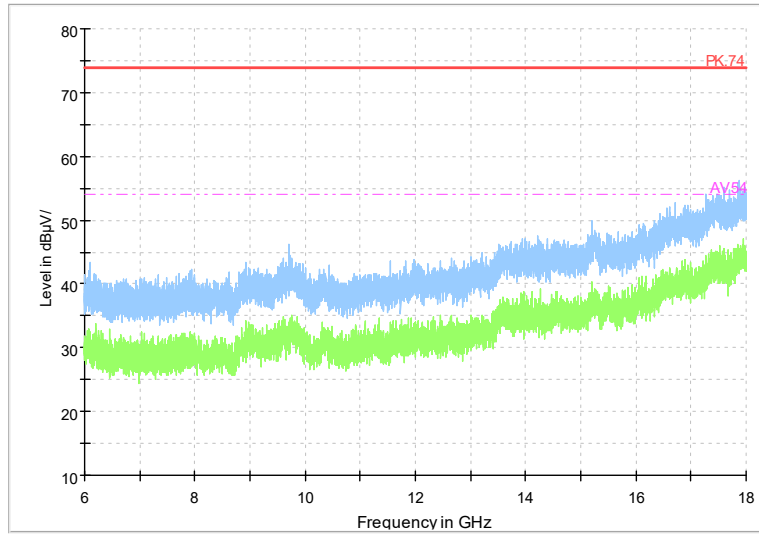

Frequency Range: 6GHz -18GHz
Detector: Av mode and PK mode
Test Mode: 802.11ac(VHT20)

Full Spectrum

Frequency Range: 18GHz -40GHz
Detector: Av mode and PK mode
Test Mode: 802.11ac(VHT20)

Full Spectrum

Frequency Range: 1GHz -6GHz
Detector: Av mode and PK mode
Test Mode: 802.11ax(HE20)

Full Spectrum

Frequency Range: 6GHz -18GHz
Detector: Av mode and PK mode
Test Mode: 802.11ax(HE20)

Full Spectrum

Frequency Range: 18GHz -40GHz
Detector: Av mode and PK mode
Test Mode: 802.11ax(HE20)

Full Spectrum