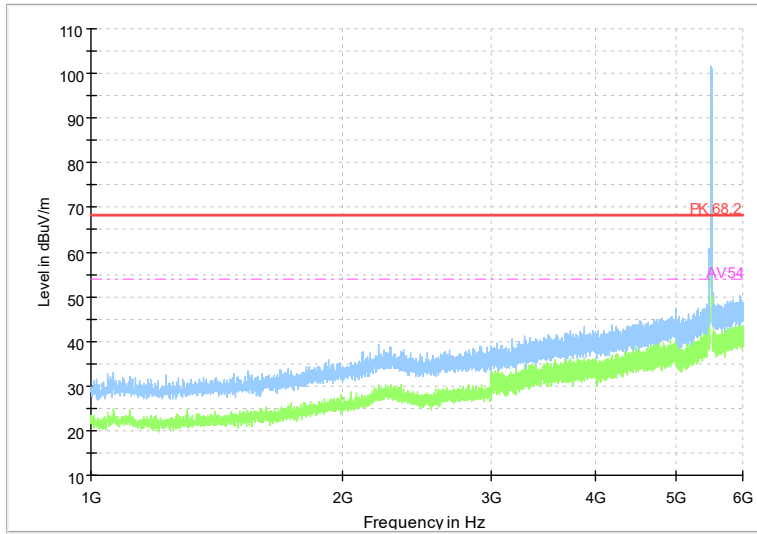

Frequency Range: 6GHz -18GHz
Detector: Av mode and PK mode
Test Mode: 802.11ac(VHT20)

Full Spectrum

Frequency Range: 18GHz -40GHz
 Detector: Av mode and PK mode
 Test Mode: 802.11ac(VHT20)

Full Spectrum

Frequency Range: 1GHz -6GHz
 Detector: Av mode and PK mode
 Test Mode: 802.11ax(HE20)

Full Spectrum

Frequency Range: 6GHz -18GHz
Detector: Av mode and PK mode
Test Mode: 802.11ax(HE20)

Full Spectrum

Frequency Range: 18GHz -40GHz
Detector: Av mode and PK mode
Test Mode: 802.11ax(HE20)

Full Spectrum

Frequency Range: 1GHz -6GHz
Detector: Av mode and PK mode
Test Mode: 802.11be(HE20)

Full Spectrum

Frequency Range: 6GHz -18GHz
Detector: Av mode and PK mode
Test Mode: 802.11be(HE20)

Full Spectrum

Frequency Range: 18GHz -40GHz
Detector: Av mode and PK mode
Test Mode: 802.11be(HE20)