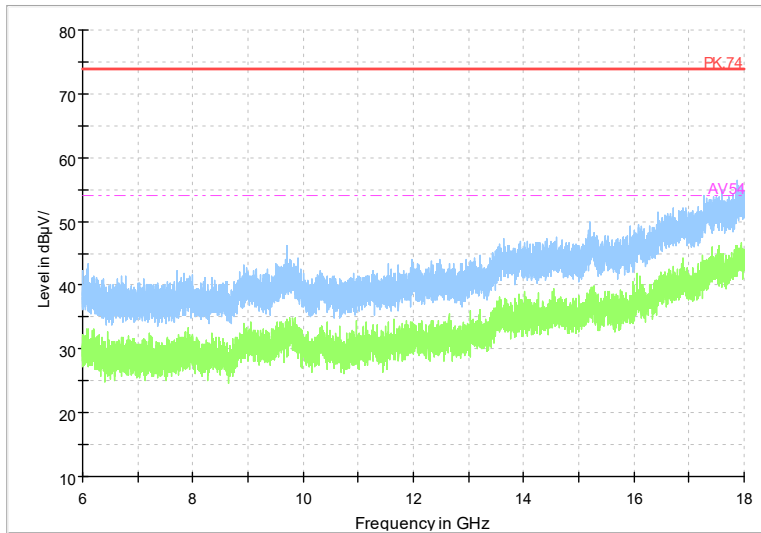

Carrier frequency (MHz): 5510
Channel No.:102

Full Spectrum

Frequency Range: 1GHz -6GHz
Detector: Av mode and PK mode
Modulation type: 802.11n(HT40)

Full Spectrum

Frequency Range: 6GHz -18GHz
Detector: Av mode and PK mode
Modulation type: 802.11n(HT40)

Full Spectrum

Frequency Range: 18GHz -40GHz
Detector: Av mode and PK mode
Modulation type: 802.11n(HT40)

Full Spectrum

Frequency Range: 1GHz -6GHz
Detector: Av mode and PK mode
Test Mode: 802.11ac(VHT40)

Full Spectrum

Frequency Range: 6GHz -18GHz
Detector: Av mode and PK mode
Test Mode: 802.11ac(VHT40)

Full Spectrum

Frequency Range: 18GHz -40GHz
Detector: Av mode and PK mode
Test Mode: 802.11ac(VHT40)

Full Spectrum