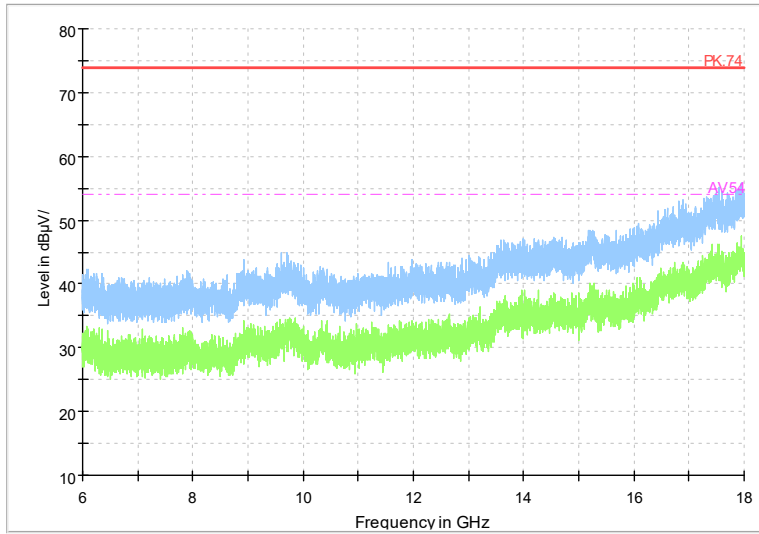

Full Spectrum

Frequency Range: 1GHz -6GHz
Detector: Av mode and PK mode
Test Mode: 802.11be(EHT80)

Full Spectrum

Frequency Range: 6GHz -18GHz
Detector: Av mode and PK mode
Test Mode: 802.11be(EHT80)

Full Spectrum

Frequency Range: 18GHz -40GHz
Detector: Av mode and PK mode
Test Mode: 802.11be(EHT80)

Carrier frequency (MHz): 5690
Channel No.:138

Full Spectrum

Frequency Range: 1GHz -6GHz
Detector: Av mode and PK mode
Test Mode: 802.11ac(VHT80)

Full Spectrum

Frequency Range: 6GHz -18GHz
Detector: Av mode and PK mode
Test Mode: 802.11ac(VHT80)

Full Spectrum

Frequency Range: 18GHz -40GHz
Detector: Av mode and PK mode
Test Mode: 802.11ac(VHT80)

Full Spectrum