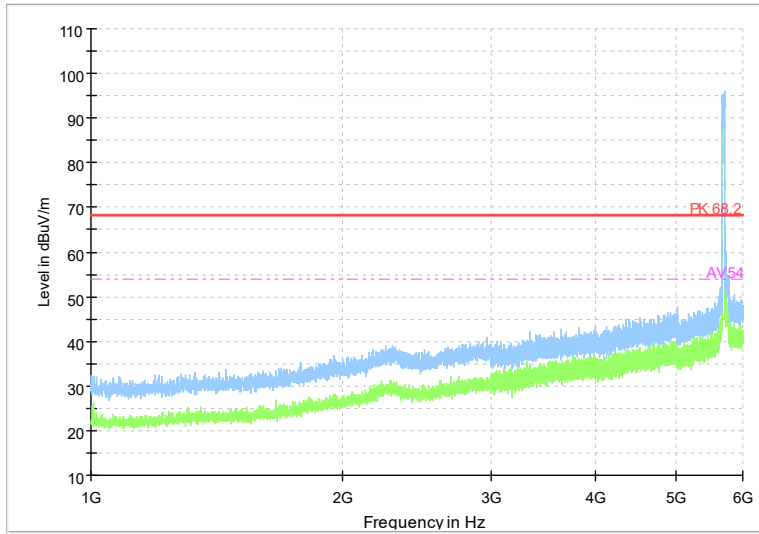

Frequency Range: 18GHz -40GHz
Detector: Av mode and PK mode
Test Mode: 802.11be(EHT80)

Carrier frequency (MHz): 5690
Channel No.:138

Full Spectrum

Frequency Range: 1GHz -6GHz
Detector: Av mode and PK mode
Test Mode: 802.11ac(VHT80)

Full Spectrum

Frequency Range: 6GHz -18GHz
Detector: Av mode and PK mode
Test Mode: 802.11ac(VHT80)

Full Spectrum

Frequency Range: 18GHz -40GHz
Detector: Av mode and PK mode
Test Mode: 802.11ac(VHT80)

Full Spectrum

Frequency Range: 1GHz -6GHz
Detector: Av mode and PK mode
Test Mode: 802.11ax(HE80)

Full Spectrum

Frequency Range: 6GHz -18GHz
Detector: Av mode and PK mode
Test Mode: 802.11ax(HE80)

Full Spectrum

Frequency Range: 18GHz -40GHz
Detector: Av mode and PK mode
Test Mode: 802.11ax(HE80)