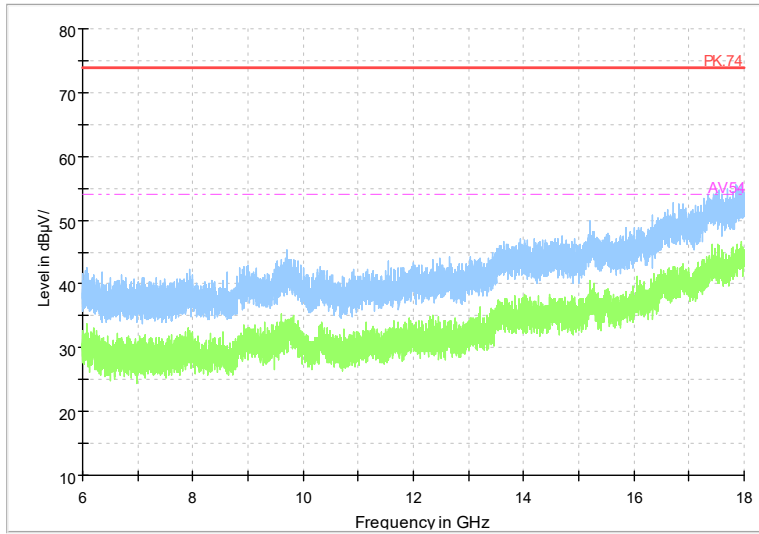

Full Spectrum

Frequency Range: 6GHz -18GHz
Detector: Av mode and PK mode
Modulation type: 802.11n(HT40)

Full Spectrum

Frequency Range: 18GHz -40GHz
Detector: Av mode and PK mode
Modulation type: 802.11n(HT40)

Full Spectrum

Frequency Range: 1GHz -6GHz
Detector: Av mode and PK mode
Test Mode: 802.11ac(VHT40)

Full Spectrum

Frequency Range: 6GHz -18GHz
Detector: Av mode and PK mode
Test Mode: 802.11ac(VHT40)

Full Spectrum

Frequency Range: 18GHz -40GHz
Detector: Av mode and PK mode
Test Mode: 802.11ac(VHT40)

Full Spectrum

Frequency Range: 1GHz -6GHz
Detector: Av mode and PK mode
Test Mode: 802.11ax(HE 40)

Full Spectrum

Frequency Range: 6GHz -18GHz
Detector: Av mode and PK mode
Test Mode: 802.11ax(HE 40)