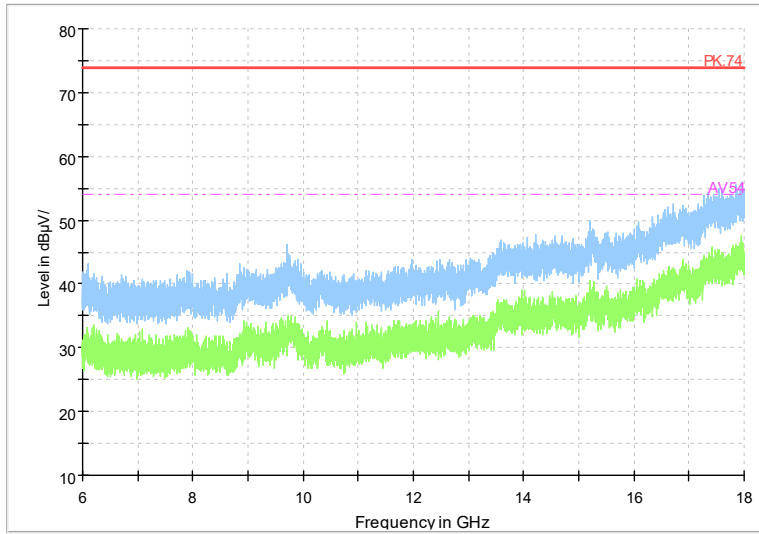

Full Spectrum

Frequency Range: 18GHz -40GHz
Detector: Av mode and PK mode
Test Mode: 802.11ax(HE40)

Full Spectrum

Frequency Range: 1GHz -6GHz
Detector: Av mode and PK mode
Test Mode: 802.11be(EHT40)

Full Spectrum

Frequency Range: 6GHz -18GHz
Detector: Av mode and PK mode
Test Mode: 802.11be(EHT40)

Full Spectrum

Frequency Range: 18GHz -40GHz
Detector: Av mode and PK mode
Test Mode: 802.11be(EHT40)

Carrier frequency (MHz): 5670
Channel No.:134

Full Spectrum

Frequency Range: 1GHz -6GHz
Detector: Av mode and PK mode
Modulation type: 802.11n(HT40)

Full Spectrum

Frequency Range: 6GHz -18GHz
Detector: Av mode and PK mode
Modulation type: 802.11n(HT40)