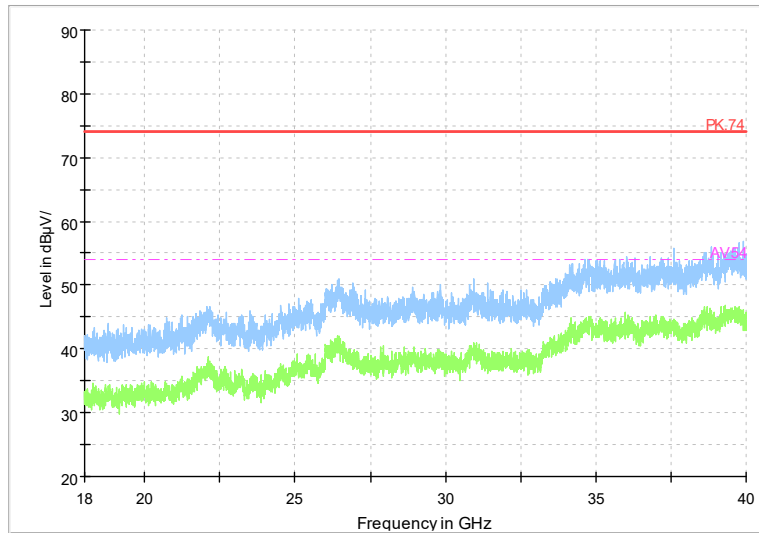

Frequency Range: 18GHz -40GHz
Detector: Av mode and PK mode
Modulation type: 802.11n(HT20)

Full Spectrum

Frequency Range: 1GHz -6GHz
Detector: Av mode and PK mode
Test Mode: 802.11ac(VHT20)

Full Spectrum

Frequency Range: 6GHz -18GHz
Detector: Av mode and PK mode
Test Mode: 802.11ac(VHT20)

Full Spectrum

Frequency Range: 18GHz -40GHz
Detector: Av mode and PK mode
Test Mode: 802.11ac(VHT20)

Full Spectrum

Frequency Range: 1GHz -6GHz
Detector: Av mode and PK mode
Test Mode: 802.11ax(HE20)

Full Spectrum

Frequency Range: 6GHz -18GHz
Detector: Av mode and PK mode
Test Mode: 802.11ax(HE20)

Full Spectrum

Frequency Range: 18GHz -40GHz
Detector: Av mode and PK mode
Test Mode: 802.11ax(HE20)

Full Spectrum