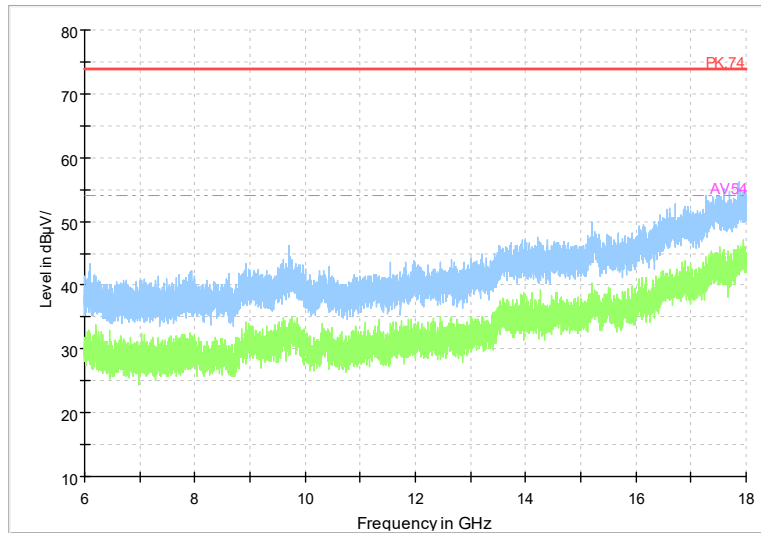

Frequency Range: 6GHz -18GHz
Detector: Av mode and PK mode
Test Mode: 802.11ac(VHT20)

Full Spectrum

Frequency Range: 18GHz -40GHz
Detector: Av mode and PK mode
Test Mode: 802.11ac(VHT20)

Full Spectrum

Frequency Range: 1GHz -6GHz
Detector: Av mode and PK mode
Test Mode: 802.11ax(HE20)

Full Spectrum

Frequency Range: 6GHz -18GHz
Detector: Av mode and PK mode
Test Mode: 802.11ax(HE20)

Full Spectrum

Frequency Range: 18GHz -40GHz
Detector: Av mode and PK mode
Test Mode: 802.11ax(HE20)

Full Spectrum

Frequency Range: 1GHz -6GHz
Detector: Av mode and PK mode
Test Mode: 802.11be(HE20)

Full Spectrum

Frequency Range: 6GHz -18GHz
Detector: Av mode and PK mode
Test Mode: 802.11be(HE20)

Full Spectrum

Frequency Range: 18GHz -40GHz
Detector: Av mode and PK mode
Test Mode: 802.11be(HE20)