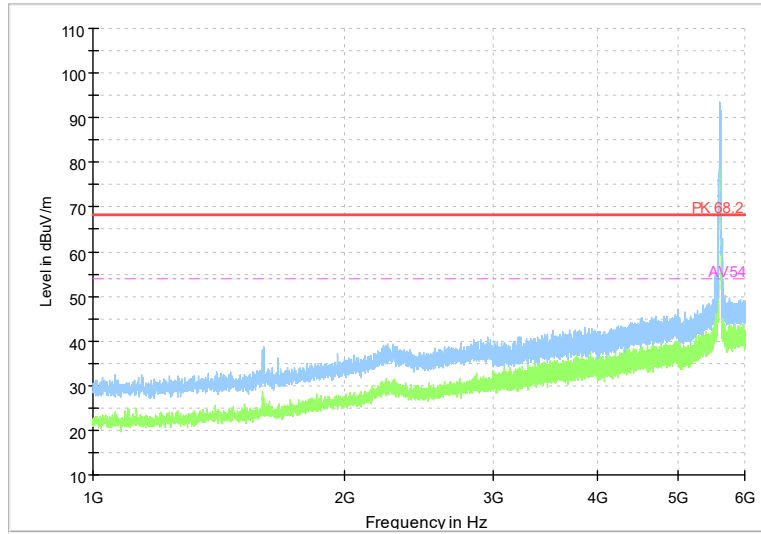

Frequency Range: 1GHz -6GHz
Detector: Av mode and PK mode
Test Mode: 802.11ax(HE80)

Full Spectrum

Frequency Range: 6GHz -18GHz
Detector: Av mode and PK mode
Test Mode: 802.11ax(HE80)

Full Spectrum

Frequency Range: 18GHz -40GHz
 Detector: Av mode and PK mode
 Test Mode: 802.11ax(HE80)

Full Spectrum

Frequency Range: 1GHz -6GHz
 Detector: Av mode and PK mode
 Test Mode: 802.11be(EHT80)

Full Spectrum

Frequency Range: 6GHz -18GHz
Detector: Av mode and PK mode
Test Mode: 802.11be(EHT80)

Full Spectrum

Frequency Range: 18GHz -40GHz
Detector: Av mode and PK mode
Test Mode: 802.11be(EHT80)

Carrier frequency (MHz): 5610
Channel No.:122

Full Spectrum

Frequency Range: 1GHz -6GHz
Detector: Av mode and PK mode
Test Mode: 802.11ac(VHT80)

Full Spectrum

Frequency Range: 6GHz -18GHz
Detector: Av mode and PK mode
Test Mode: 802.11ac(VHT80)

Full Spectrum

Frequency Range: 18GHz -40GHz
Detector: Av mode and PK mode
Test Mode: 802.11ac(VHT80)

Full Spectrum