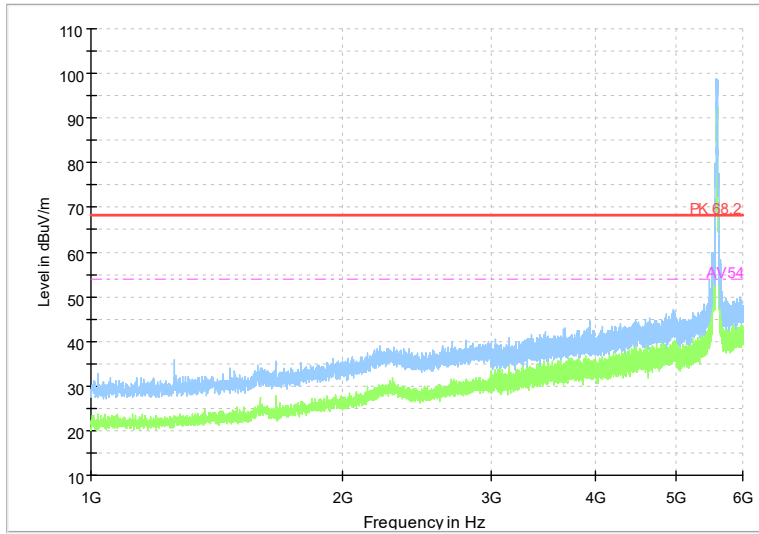

Frequency Range: 18GHz -40GHz
Detector: Av mode and PK mode
Test Mode: 802.11be(EHT40)

Carrier frequency (MHz): 5590
Channel No.:118

Full Spectrum

Frequency Range: 1GHz -6GHz
Detector: Av mode and PK mode
Modulation type: 802.11n(HT40)

Full Spectrum

Frequency Range: 6GHz -18GHz
Detector: Av mode and PK mode
Modulation type: 802.11n(HT40)

Full Spectrum

Frequency Range: 18GHz -40GHz
Detector: Av mode and PK mode
Modulation type: 802.11n(HT40)

Full Spectrum

Frequency Range: 1GHz -6GHz
Detector: Av mode and PK mode
Test Mode: 802.11ac(VHT40)

Full Spectrum

Frequency Range: 6GHz -18GHz
Detector: Av mode and PK mode
Test Mode: 802.11ac(VHT40)

Full Spectrum