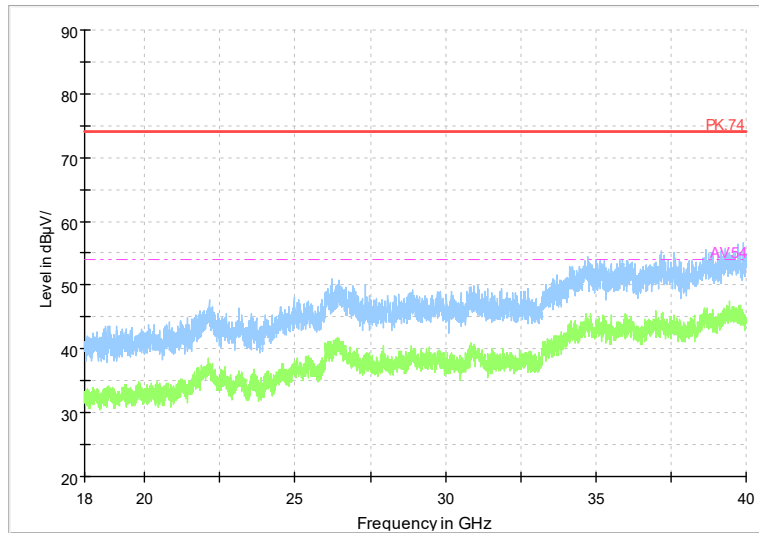

Frequency Range: 18GHz -40GHz
Detector: Av mode and PK mode
Test Mode: 802.11be(EHT80)

Carrier frequency (MHz): 5610
Channel No.:122

Full Spectrum

Frequency Range: 1GHz -6GHz
Detector: Av mode and PK mode
Test Mode: 802.11ac(VHT80)

Full Spectrum

Frequency Range: 6GHz -18GHz
Detector: Av mode and PK mode
Test Mode: 802.11ac(VHT80)

Full Spectrum

Frequency Range: 18GHz -40GHz
Detector: Av mode and PK mode
Test Mode: 802.11ac(VHT80)

Full Spectrum

Frequency Range: 1GHz -6GHz
Detector: Av mode and PK mode
Test Mode: 802.11ax(HE80)

Full Spectrum

Frequency Range: 6GHz -18GHz
Detector: Av mode and PK mode
Test Mode: 802.11ax(HE80)

Full Spectrum

Frequency Range: 18GHz -40GHz
Detector: Av mode and PK mode
Test Mode: 802.11ax(HE80)