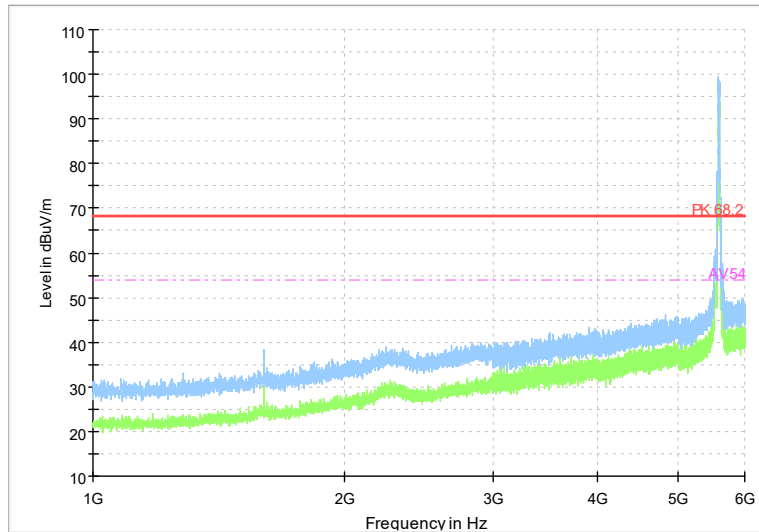

Frequency Range: 1GHz -6GHz
Detector: Av mode and PK mode
Test Mode: 802.11ax(HE 40)

Full Spectrum

Frequency Range: 6GHz -18GHz
Detector: Av mode and PK mode
Test Mode: 802.11ax(HE 40)

Full Spectrum

Frequency Range: 18GHz -40GHz
Detector: Av mode and PK mode
Test Mode: 802.11ax(HE40)

Full Spectrum

Frequency Range: 1GHz -6GHz
Detector: Av mode and PK mode
Test Mode: 802.11be(EHT40)

Full Spectrum

Frequency Range: 6GHz -18GHz
Detector: Av mode and PK mode
Test Mode: 802.11be(EHT40)

Full Spectrum

Frequency Range: 18GHz -40GHz
Detector: Av mode and PK mode
Test Mode: 802.11be(EHT40)

Carrier frequency (MHz): 5590
Channel No.:118

Full Spectrum

Frequency Range: 1GHz -6GHz
Detector: Av mode and PK mode
Modulation type: 802.11n(HT40)