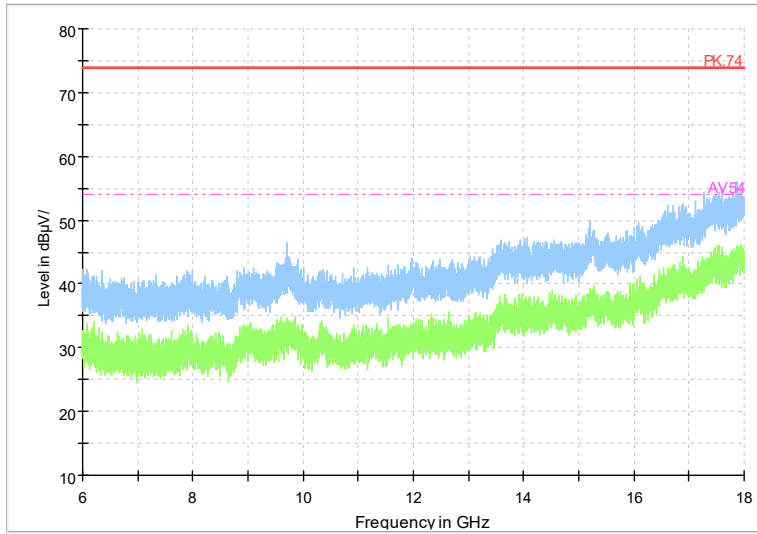

Full Spectrum

Frequency Range: 6GHz -18GHz
Detector: Av mode and PK mode
Test Mode: 802.11ax(HE20)

Full Spectrum

Frequency Range: 18GHz -40GHz
Detector: Av mode and PK mode
Test Mode: 802.11ax(HE20)

Full Spectrum

Frequency Range: 1GHz -6GHz
Detector: Av mode and PK mode
Test Mode: 802.11be(HE20)

Full Spectrum

Frequency Range: 6GHz -18GHz
Detector: Av mode and PK mode
Test Mode: 802.11be(HE20)

Full Spectrum

Frequency Range: 18GHz -40GHz
Detector: Av mode and PK mode
Test Mode: 802.11be(HE20)

Carrier frequency (MHz): 5510
Channel No.:102

Full Spectrum

Frequency Range: 1GHz -6GHz
Detector: Av mode and PK mode
Modulation type: 802.11n(HT40)

Full Spectrum

Frequency Range: 6GHz -18GHz
Detector: Av mode and PK mode
Modulation type: 802.11n(HT40)