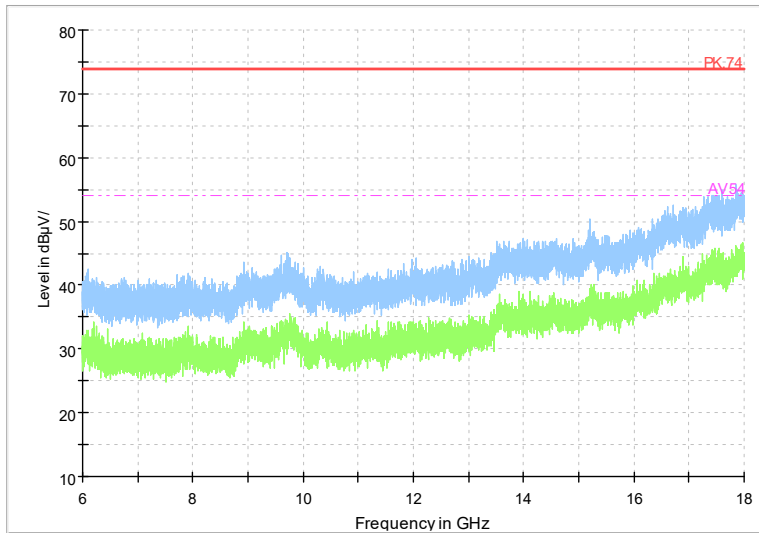

Full Spectrum

Frequency Range: 6GHz -18GHz
Detector: Av mode and PK mode
Modulation type: 802.11a

Full Spectrum

Frequency Range: 18GHz -40GHz
Detector: Av mode and PK mode
Modulation type: 802.11a

Full Spectrum

Frequency Range: 1GHz -6GHz
Detector: Av mode and PK mode
Modulation type: 802.11n(HT20)

Full Spectrum

Frequency Range: 6GHz -18GHz
Detector: Av mode and PK mode
Modulation type: 802.11n(HT20)

Full Spectrum

Frequency Range: 18GHz -40GHz
Detector: Av mode and PK mode
Modulation type: 802.11n(HT20)

Full Spectrum

Frequency Range: 1GHz -6GHz
Detector: Av mode and PK mode
Test Mode: 802.11ac(VHT20)

Full Spectrum