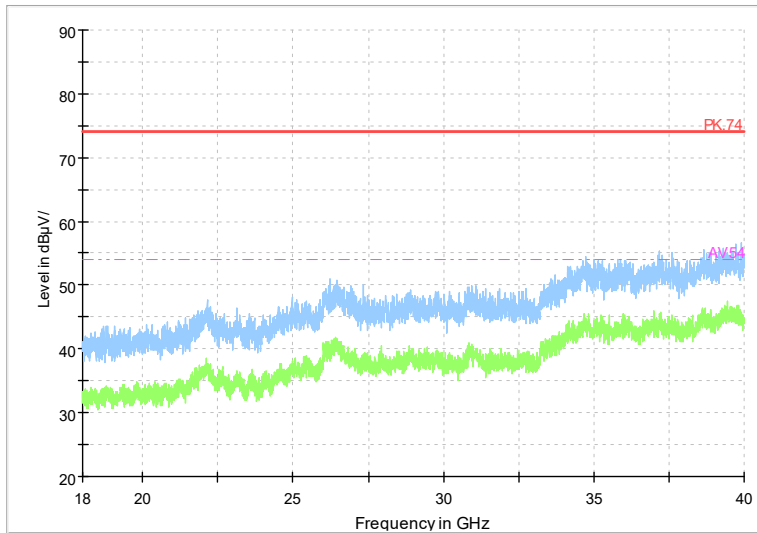

Frequency Range: 1GHz -6GHz
Detector: Av mode and PK mode
Test Mode: 802.11ax(HE80)

Full Spectrum

Frequency Range: 6GHz -18GHz
Detector: Av mode and PK mode
Test Mode: 802.11ax(HE80)

Full Spectrum

Frequency Range: 18GHz -40GHz
Detector: Av mode and PK mode
Test Mode: 802.11ax(HE80)

Full Spectrum

Frequency Range: 1GHz -6GHz
Detector: Av mode and PK mode
Test Mode: 802.11be(EHT80)

Full Spectrum

Frequency Range: 6GHz -18GHz
Detector: Av mode and PK mode
Test Mode: 802.11be(EHT80)

Full Spectrum

Frequency Range: 18GHz -40GHz
Detector: Av mode and PK mode
Test Mode: 802.11be(EHT80)

Carrier frequency (MHz): 5570
Channel No.:114

Full Spectrum

Frequency Range: 1GHz -6GHz
Detector: Av mode and PK mode
Modulation type: 802.11ac(VHT160)