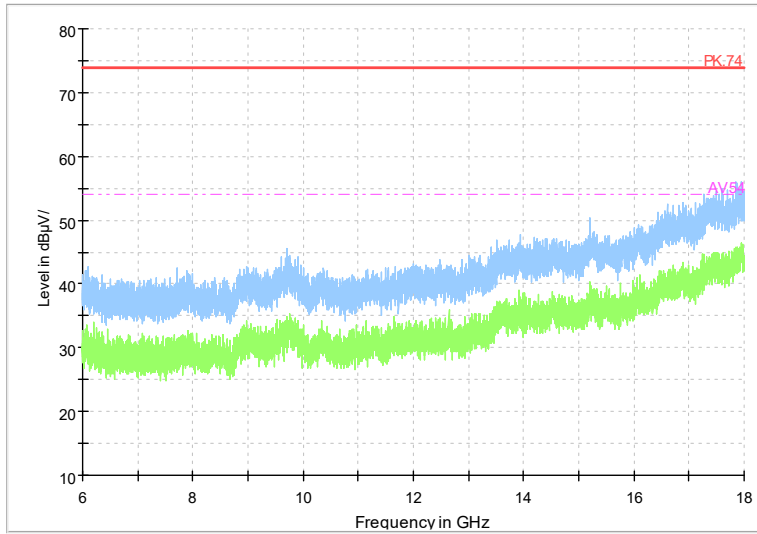

Full Spectrum

Frequency Range: 6GHz -18GHz
Detector: Av mode and PK mode
Test Mode: 802.11ax(HE20)

Full Spectrum

Frequency Range: 18GHz -40GHz
Detector: Av mode and PK mode
Test Mode: 802.11ax(HE20)

Full Spectrum

Frequency Range: 1GHz -6GHz
Detector: Av mode and PK mode
Test Mode: 802.11be(HE20)

Full Spectrum

Frequency Range: 6GHz -18GHz
Detector: Av mode and PK mode
Test Mode: 802.11be(HE20)

Full Spectrum

Frequency Range: 18GHz -40GHz
Detector: Av mode and PK mode
Test Mode: 802.11be(HE20)

Carrier frequency (MHz): 5600
Channel No.:120

Full Spectrum

Frequency Range: 1GHz -6GHz
Detector: Av mode and PK mode
Modulation type: 802.11a

Full Spectrum

Frequency Range: 6GHz -18GHz
Detector: Av mode and PK mode
Modulation type: 802.11a