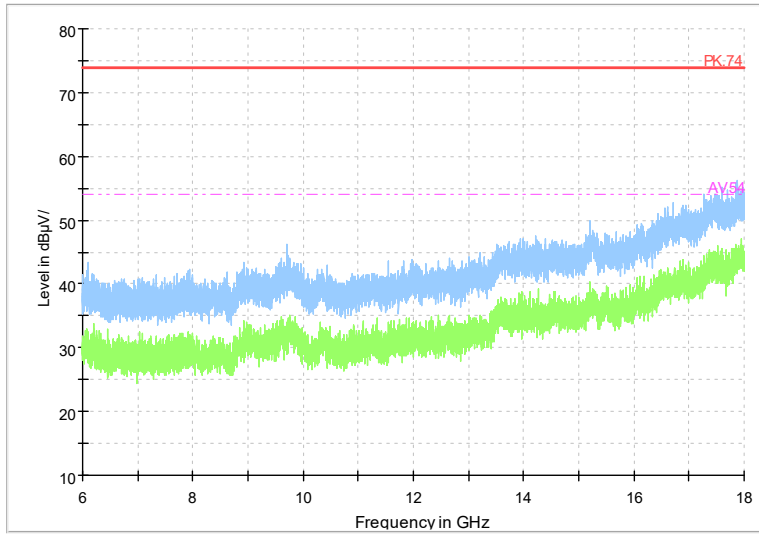

Frequency Range: 1GHz -6GHz
Detector: Av mode and PK mode
Test Mode: 802.11ac(VHT20)

Full Spectrum

Frequency Range: 6GHz -18GHz
Detector: Av mode and PK mode
Test Mode: 802.11ac(VHT20)

Full Spectrum

Frequency Range: 18GHz -40GHz
Detector: Av mode and PK mode
Test Mode: 802.11ac(VHT20)

Full Spectrum

Frequency Range: 1GHz -6GHz
Detector: Av mode and PK mode
Test Mode: 802.11ax(HE20)

Full Spectrum

Frequency Range: 6GHz -18GHz
Detector: Av mode and PK mode
Test Mode: 802.11ax(HE20)

Full Spectrum

Frequency Range: 18GHz -40GHz
Detector: Av mode and PK mode
Test Mode: 802.11ax(HE20)

Full Spectrum

Frequency Range: 1GHz -6GHz
Detector: Av mode and PK mode
Test Mode: 802.11be(HE20)

Full Spectrum

Frequency Range: 6GHz -18GHz
Detector: Av mode and PK mode
Test Mode: 802.11be(HE20)