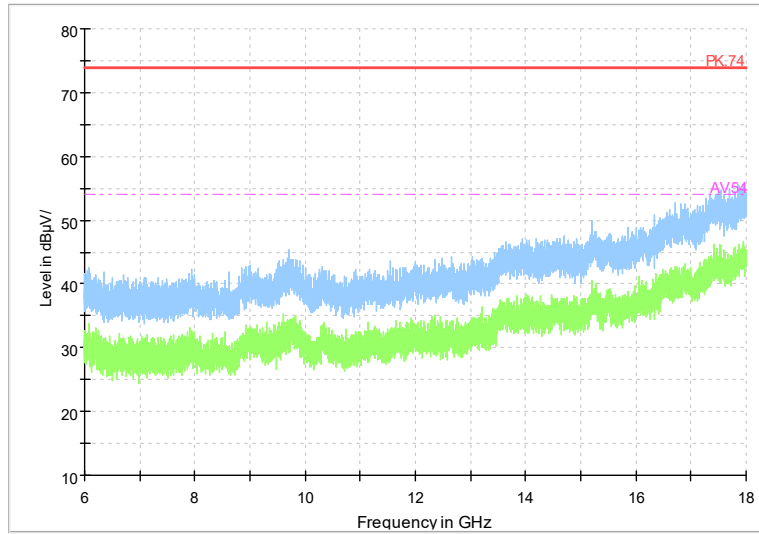

Full Spectrum

Frequency Range: 18GHz -40GHz
Detector: Av mode and PK mode
Modulation type: 802.11n(HT40)

Full Spectrum

Frequency Range: 1GHz -6GHz
Detector: Av mode and PK mode
Test Mode: 802.11ac(VHT40)

Full Spectrum

Frequency Range: 6GHz -18GHz
Detector: Av mode and PK mode
Test Mode: 802.11ac(VHT40)

Full Spectrum

Frequency Range: 18GHz -40GHz
Detector: Av mode and PK mode
Test Mode: 802.11ac(VHT40)

Full Spectrum

Frequency Range: 1GHz -6GHz
Detector: Av mode and PK mode
Test Mode: 802.11ax(HE 40)

Full Spectrum

Frequency Range: 6GHz -18GHz
Detector: Av mode and PK mode
Test Mode: 802.11ax(HE 40)

Full Spectrum

Frequency Range: 18GHz -40GHz
Detector: Av mode and PK mode
Test Mode: 802.11ax(HE40)