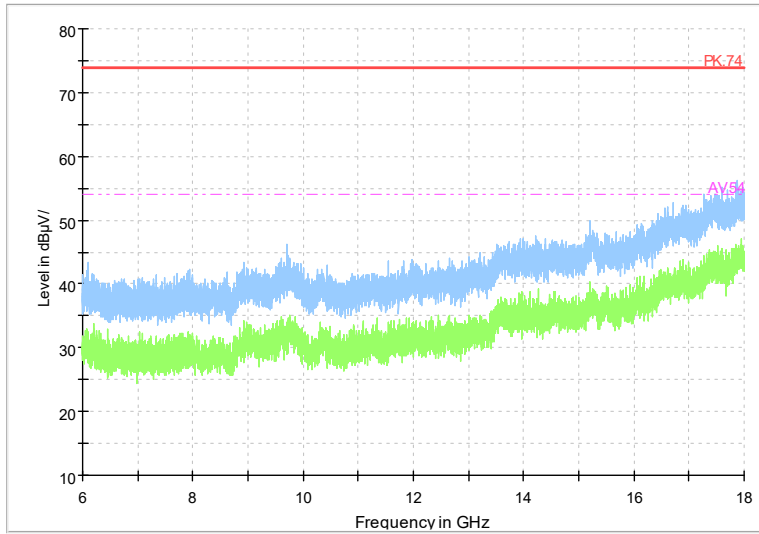

Full Spectrum

Frequency Range: 6GHz -18GHz
Detector: Av mode and PK mode
Test Mode: 802.11ac(VHT80)

Full Spectrum

Frequency Range: 18GHz -40GHz
Detector: Av mode and PK mode
Test Mode: 802.11ac(VHT80)

Full Spectrum

Frequency Range: 1GHz -6GHz
Detector: Av mode and PK mode
Test Mode: 802.11ax(HE80)

Full Spectrum

Frequency Range: 6GHz -18GHz
Detector: Av mode and PK mode
Test Mode: 802.11ax(HE80)

Full Spectrum

Frequency Range: 18GHz -40GHz
 Detector: Av mode and PK mode
 Test Mode: 802.11ax(HE80)

Full Spectrum

Frequency Range: 1GHz -6GHz
 Detector: Av mode and PK mode
 Test Mode: 802.11be(EHT80)

Full Spectrum

Frequency Range: 6GHz -18GHz
Detector: Av mode and PK mode
Test Mode: 802.11be(EHT80)

Full Spectrum