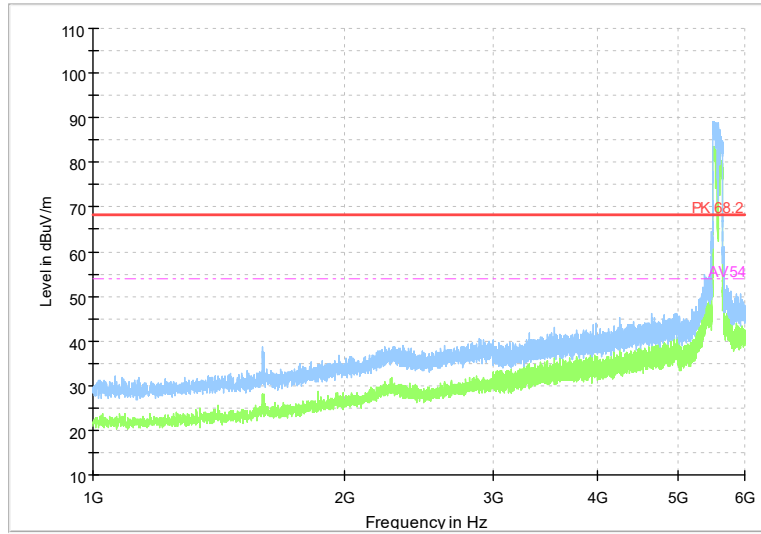

Frequency Range: 1GHz -6GHz
Detector: Av mode and PK mode
Test Mode: 802.11ax(HE80)

Full Spectrum

Frequency Range: 6GHz -18GHz
Detector: Av mode and PK mode
Test Mode: 802.11ax(HE80)

Full Spectrum

Frequency Range: 18GHz -40GHz
Detector: Av mode and PK mode
Test Mode: 802.11ax(HE80)

Full Spectrum

Frequency Range: 1GHz -6GHz
Detector: Av mode and PK mode
Test Mode: 802.11be(EHT80)

Full Spectrum

Frequency Range: 6GHz -18GHz
Detector: Av mode and PK mode
Test Mode: 802.11be(EHT80)

Full Spectrum

Frequency Range: 18GHz -40GHz
Detector: Av mode and PK mode
Test Mode: 802.11be(EHT80)

Carrier frequency (MHz): 5570
Channel No.:114

Full Spectrum

Frequency Range: 1GHz -6GHz
Detector: Av mode and PK mode
Modulation type: 802.11ac(VHT160)