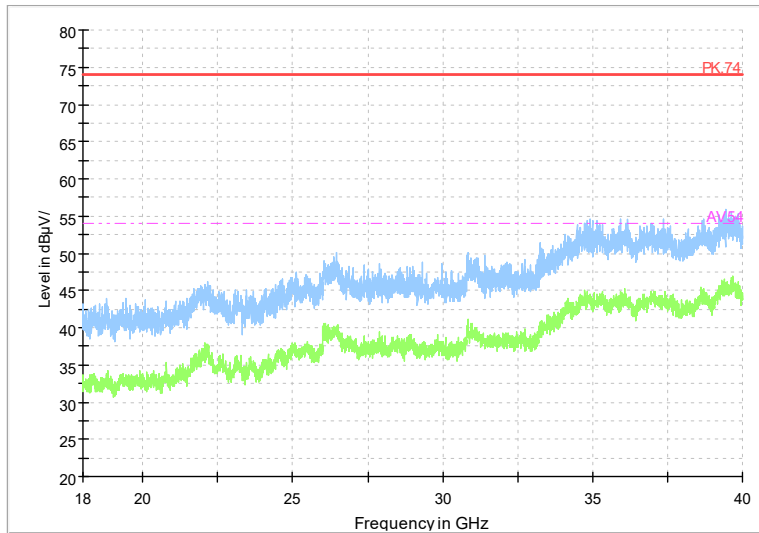

Full Spectrum

Frequency Range: 1GHz -6GHz
Detector: Av mode and PK mode
Test Mode: 802.11be(EHT80)

Full Spectrum

Frequency Range: 6GHz -18GHz
Detector: Av mode and PK mode
Test Mode: 802.11be(EHT80)

Full Spectrum

Frequency Range: 18GHz -40GHz
Detector: Av mode and PK mode
Test Mode: 802.11be(EHT80)

Carrier frequency (MHz): 5690
Channel No.:138

Full Spectrum

Frequency Range: 1GHz -6GHz
Detector: Av mode and PK mode
Test Mode: 802.11ac(VHT80)

Full Spectrum

Frequency Range: 6GHz -18GHz
Detector: Av mode and PK mode
Test Mode: 802.11ac(VHT80)

Full Spectrum

Frequency Range: 18GHz -40GHz
Detector: Av mode and PK mode
Test Mode: 802.11ac(VHT80)

Full Spectrum