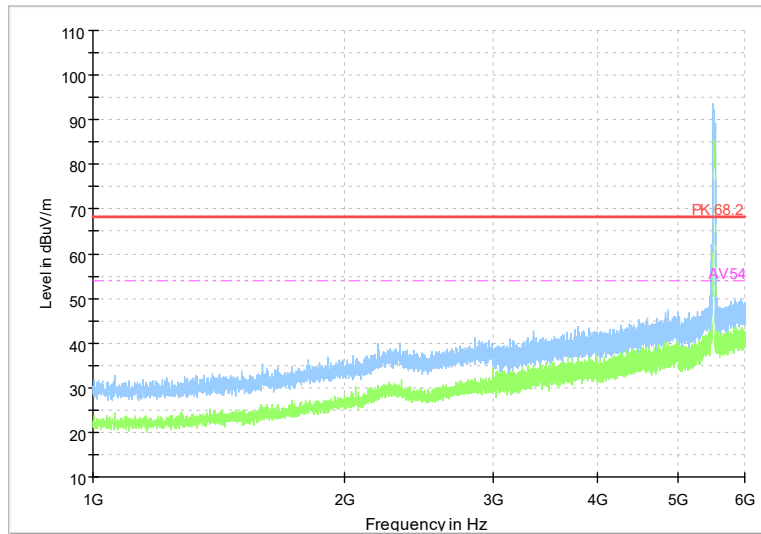

Full Spectrum

Frequency Range: 6GHz -18GHz
Detector: Av mode and PK mode
Test Mode: 802.11ax(HE20)

Full Spectrum

Frequency Range: 18GHz -40GHz
Detector: Av mode and PK mode
Test Mode: 802.11ax(HE20)

Full Spectrum

Frequency Range: 1GHz -6GHz
Detector: Av mode and PK mode
Test Mode: 802.11be(HE20)

Full Spectrum

Frequency Range: 6GHz -18GHz
Detector: Av mode and PK mode
Test Mode: 802.11be(HE20)

Full Spectrum

Frequency Range: 18GHz -40GHz
Detector: Av mode and PK mode
Test Mode: 802.11be(HE20)

Carrier frequency (MHz): 5510
Channel No.:102

Full Spectrum

Frequency Range: 1GHz -6GHz
Detector: Av mode and PK mode
Modulation type: 802.11n(HT40)

Full Spectrum

Frequency Range: 6GHz -18GHz
Detector: Av mode and PK mode
Modulation type: 802.11n(HT40)