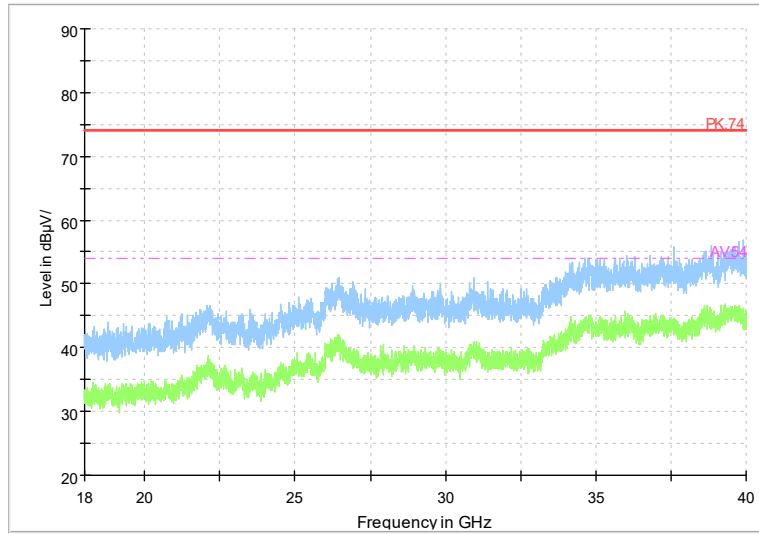

Frequency Range: 6GHz -18GHz
Detector: Av mode and PK mode
Test Mode: 802.11ac(VHT20)

Full Spectrum

Frequency Range: 18GHz -40GHz
 Detector: Av mode and PK mode
 Test Mode: 802.11ac(VHT20)

Full Spectrum

Frequency Range: 1GHz -6GHz
 Detector: Av mode and PK mode
 Test Mode: 802.11ax(HE20)

Full Spectrum

Frequency Range: 6GHz -18GHz
Detector: Av mode and PK mode
Test Mode: 802.11ax(HE20)

Full Spectrum

Frequency Range: 18GHz -40GHz
Detector: Av mode and PK mode
Test Mode: 802.11ax(HE20)

Full Spectrum

Frequency Range: 1GHz -6GHz
Detector: Av mode and PK mode
Test Mode: 802.11be(HE20)

Full Spectrum

Frequency Range: 6GHz -18GHz
Detector: Av mode and PK mode
Test Mode: 802.11be(HE20)

Full Spectrum

Frequency Range: 18GHz -40GHz
Detector: Av mode and PK mode
Test Mode: 802.11be(HE20)