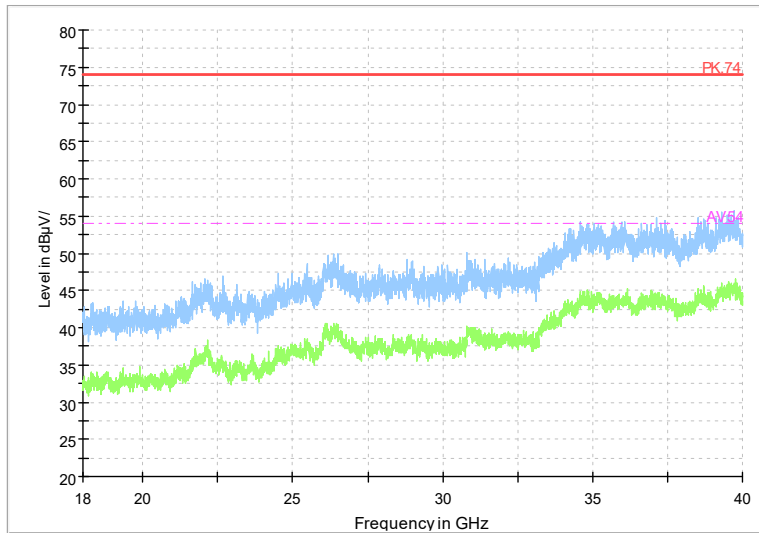

Full Spectrum

Frequency Range: 18GHz -40GHz
Detector: Av mode and PK mode
Test Mode: 802.11be(EHT40)

Carrier frequency (MHz): 5290
Channel No.:58

Full Spectrum

Frequency Range: 1GHz -6GHz
Detector: Av mode and PK mode
Test Mode: 802.11ac(VHT80)

Full Spectrum

Frequency Range: 6GHz -18GHz
Detector: Av mode and PK mode
Test Mode: 802.11ac(VHT80)

Full Spectrum

Frequency Range: 18GHz -40GHz
Detector: Av mode and PK mode
Test Mode: 802.11ac(VHT80)

Full Spectrum