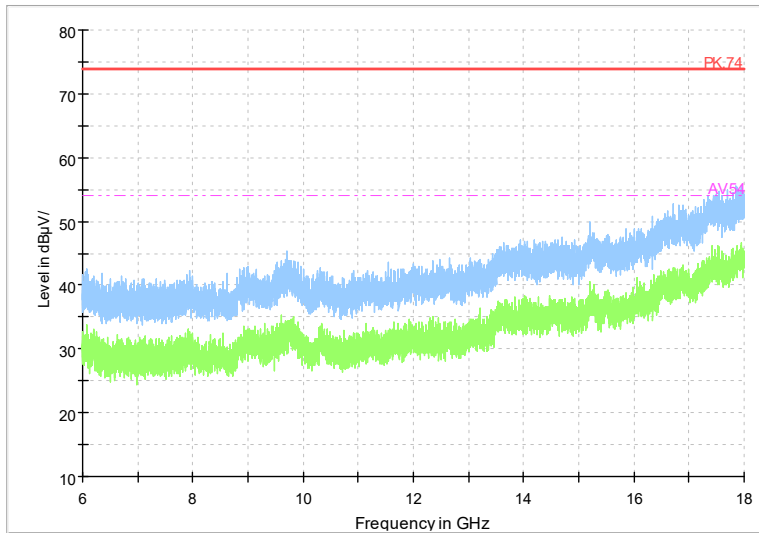

Full Spectrum

Frequency Range: 6GHz -18GHz
Detector: Av mode and PK mode
Test Mode: 802.11ac(VHT40)

Full Spectrum

Frequency Range: 18GHz -40GHz
Detector: Av mode and PK mode
Test Mode: 802.11ac(VHT40)

Full Spectrum

Frequency Range: 1GHz -6GHz
Detector: Av mode and PK mode
Test Mode: 802.11ax(HE 40)

Full Spectrum

Frequency Range: 6GHz -18GHz
Detector: Av mode and PK mode
Test Mode: 802.11ax(HE 40)

Full Spectrum

Frequency Range: 18GHz -40GHz
Detector: Av mode and PK mode
Test Mode: 802.11ax(HE40)

Full Spectrum

Frequency Range: 1GHz -6GHz
Detector: Av mode and PK mode
Test Mode: 802.11be(EHT40)

Full Spectrum

Frequency Range: 6GHz -18GHz
Detector: Av mode and PK mode
Test Mode: 802.11be(EHT40)

Full Spectrum