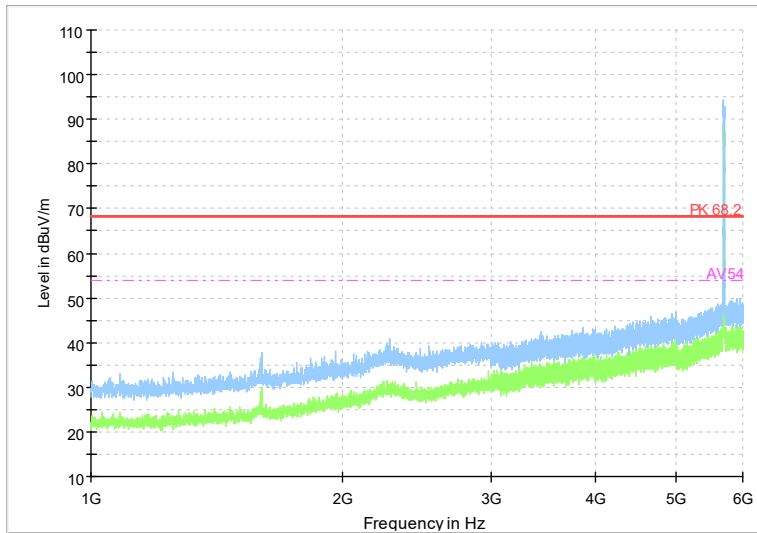

Frequency Range: 1GHz -6GHz
 Detector: Av mode and PK mode
 Modulation type: 802.11n(HT20)

Full Spectrum

Frequency Range: 6GHz -18GHz
Detector: Av mode and PK mode
Modulation type: 802.11n(HT20)

Full Spectrum

Frequency Range: 18GHz -40GHz
Detector: Av mode and PK mode
Modulation type: 802.11n(HT20)

Full Spectrum

Frequency Range: 1GHz -6GHz
Detector: Av mode and PK mode
Test Mode: 802.11ac(VHT20)

Full Spectrum

Frequency Range: 6GHz -18GHz
Detector: Av mode and PK mode
Test Mode: 802.11ac(VHT20)

Full Spectrum

Frequency Range: 18GHz -40GHz
Detector: Av mode and PK mode
Test Mode: 802.11ac(VHT20)

Full Spectrum

Frequency Range: 1GHz -6GHz
Detector: Av mode and PK mode
Test Mode: 802.11ax(HE20)