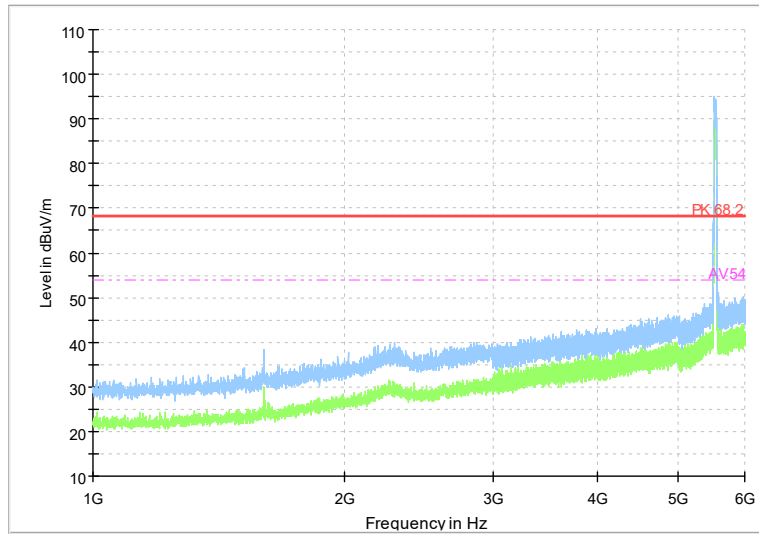

Frequency Range: 1GHz -6GHz
Detector: Av mode and PK mode
Test Mode: 802.11ax(HE 40)

Full Spectrum

Frequency Range: 6GHz -18GHz
Detector: Av mode and PK mode
Test Mode: 802.11ax(HE 40)

Full Spectrum

Frequency Range: 18GHz -40GHz
Detector: Av mode and PK mode
Test Mode: 802.11ax(HE40)

Full Spectrum

Frequency Range: 1GHz -6GHz
Detector: Av mode and PK mode
Test Mode: 802.11be(EHT40)

Full Spectrum

Frequency Range: 6GHz -18GHz
Detector: Av mode and PK mode
Test Mode: 802.11be(EHT40)

Full Spectrum

Frequency Range: 18GHz -40GHz
Detector: Av mode and PK mode
Test Mode: 802.11be(EHT40)

Carrier frequency (MHz): 5530
Channel No.:106

Full Spectrum

Frequency Range: 1GHz -6GHz
Detector: Av mode and PK mode
Test Mode: 802.11ac(VHT80)

Full Spectrum

Frequency Range: 6GHz -18GHz
Detector: Av mode and PK mode
Test Mode: 802.11ac(VHT80)

Full Spectrum

Frequency Range: 18GHz -40GHz
Detector: Av mode and PK mode
Test Mode: 802.11ac(VHT80)

Full Spectrum