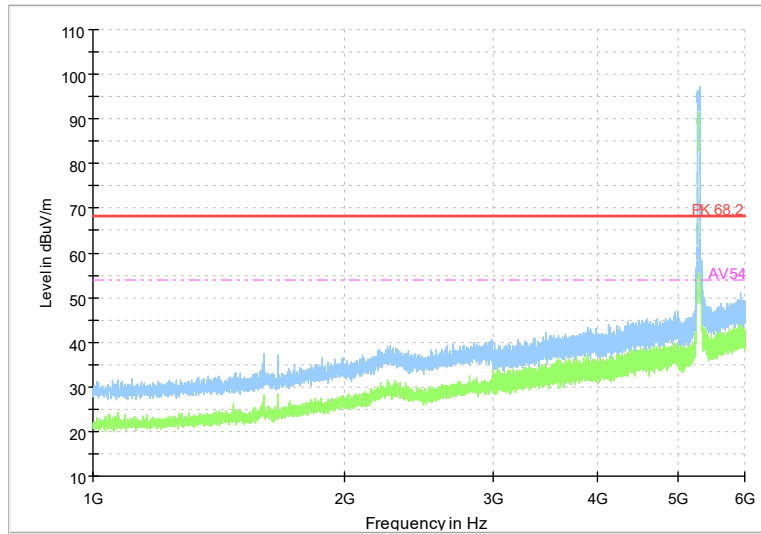

Full Spectrum

Frequency Range: 18GHz -40GHz
Detector: Av mode and PK mode
Test Mode: 802.11be(EHT40)

Carrier frequency (MHz): 5290
Channel No.:58

Full Spectrum

Frequency Range: 1GHz -6GHz
Detector: Av mode and PK mode
Test Mode: 802.11ac(VHT80)

Full Spectrum

Frequency Range: 6GHz -18GHz
Detector: Av mode and PK mode
Test Mode: 802.11ac(VHT80)

Full Spectrum

Frequency Range: 18GHz -40GHz
Detector: Av mode and PK mode
Test Mode: 802.11ac(VHT80)

Full Spectrum