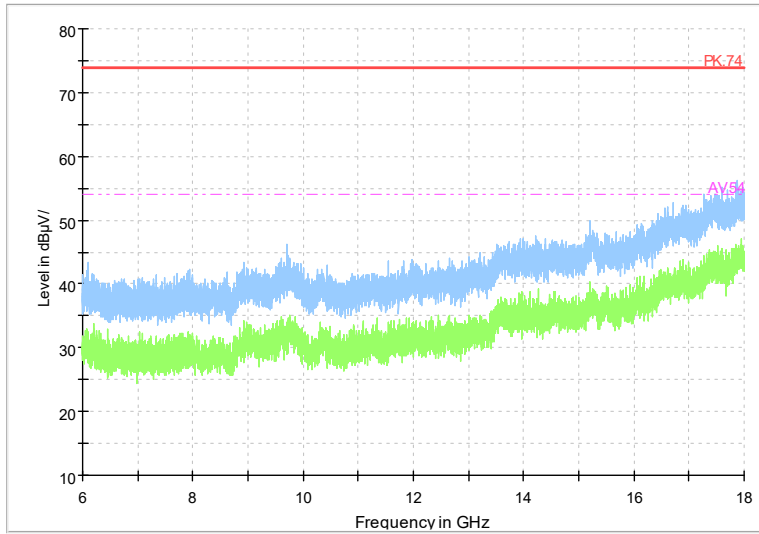

Full Spectrum

Frequency Range: 18GHz -40GHz
Detector: Av mode and PK mode
Test Mode: 802.11be(EHT40)

Carrier frequency (MHz): 5290
Channel No.:58

Full Spectrum

Frequency Range: 1GHz -6GHz
Detector: Av mode and PK mode
Test Mode: 802.11ac(VHT80)

Full Spectrum

Frequency Range: 6GHz -18GHz
Detector: Av mode and PK mode
Test Mode: 802.11ac(VHT80)

Full Spectrum

Frequency Range: 18GHz -40GHz
Detector: Av mode and PK mode
Test Mode: 802.11ac(VHT80)

Full Spectrum