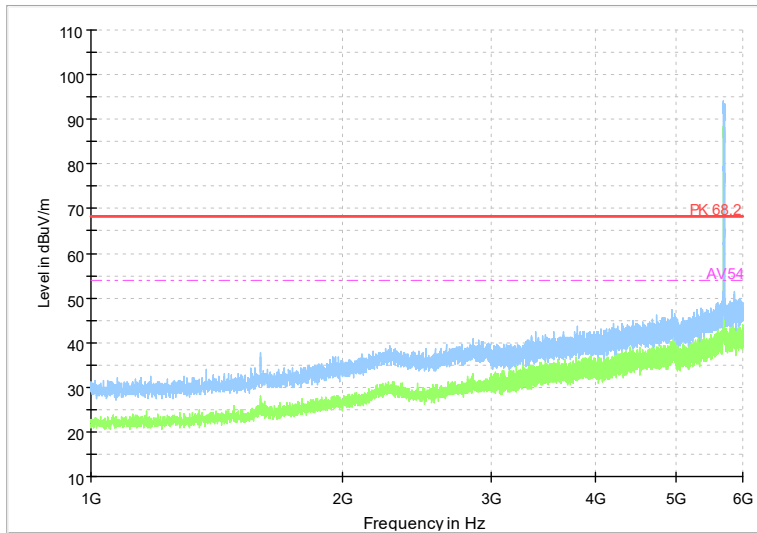

Full Spectrum

Frequency Range: 18GHz -40GHz
Detector: Av mode and PK mode
Test Mode: 802.11be(HE20)

Carrier frequency (MHz): 5700
Channel No.:140

Full Spectrum

Frequency Range: 1GHz -6GHz
Detector: Av mode and PK mode
Modulation type: 802.11a

Full Spectrum

Frequency Range: 6GHz -18GHz
Detector: Av mode and PK mode
Modulation type: 802.11a

Full Spectrum

Frequency Range: 18GHz -40GHz
 Detector: Av mode and PK mode
 Modulation type: 802.11a

Full Spectrum

Frequency Range: 1GHz -6GHz
 Detector: Av mode and PK mode
 Modulation type: 802.11n(HT20)

Full Spectrum

Frequency Range: 6GHz -18GHz
Detector: Av mode and PK mode
Modulation type: 802.11n(HT20)

Full Spectrum