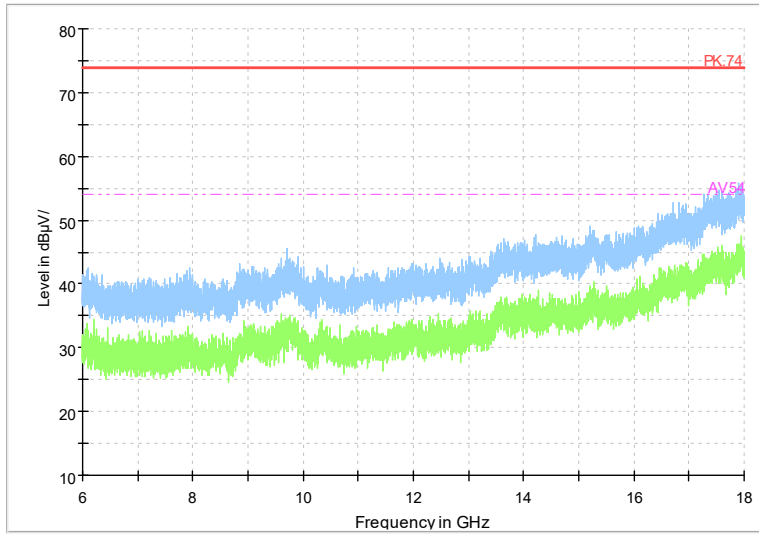

Frequency Range: 18GHz -40GHz
Detector: Av mode and PK mode
Test Mode: 802.11be(EHT80)

Carrier frequency (MHz): 5500
Channel No.:100

Full Spectrum

Frequency Range: 1GHz -6GHz
Detector: Av mode and PK mode
Modulation type: 802.11a

Full Spectrum

Frequency Range: 6GHz -18GHz
Detector: Av mode and PK mode
Modulation type: 802.11a

Full Spectrum

Frequency Range: 18GHz -40GHz
Detector: Av mode and PK mode
Modulation type: 802.11a

Full Spectrum

Frequency Range: 1GHz -6GHz
Detector: Av mode and PK mode
Modulation type: 802.11n(HT20)

Full Spectrum

Frequency Range: 6GHz -18GHz
Detector: Av mode and PK mode
Modulation type: 802.11n(HT20)

Full Spectrum