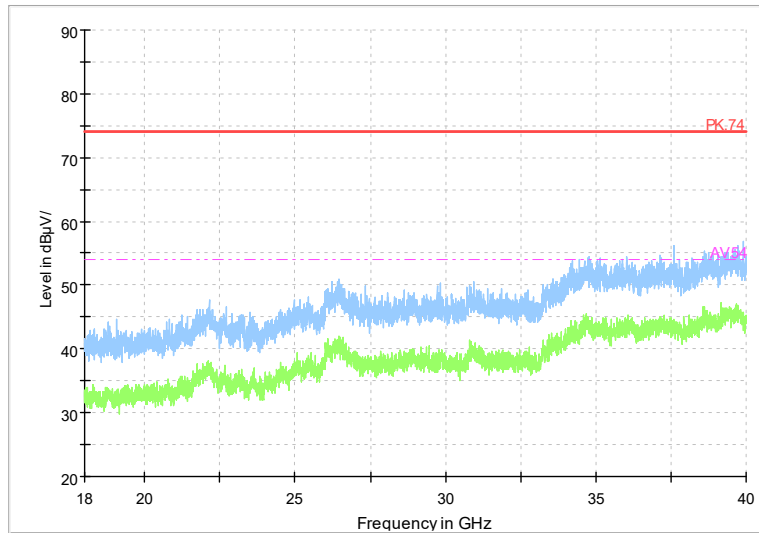

Full Spectrum

Frequency Range: 18GHz -40GHz
Detector: Av mode and PK mode
Modulation type: 802.11n(HT40)

Full Spectrum

Frequency Range: 1GHz -6GHz
Detector: Av mode and PK mode
Test Mode: 802.11ac(VHT40)

Full Spectrum

Frequency Range: 6GHz -18GHz
Detector: Av mode and PK mode
Test Mode: 802.11ac(VHT40)

Full Spectrum

Frequency Range: 18GHz -40GHz
Detector: Av mode and PK mode
Test Mode: 802.11ac(VHT40)

Full Spectrum

Frequency Range: 1GHz -6GHz
Detector: Av mode and PK mode
Test Mode: 802.11ax(HE 40)

Full Spectrum

Frequency Range: 6GHz -18GHz
Detector: Av mode and PK mode
Test Mode: 802.11ax(HE 40)

Full Spectrum

Frequency Range: 18GHz -40GHz
Detector: Av mode and PK mode
Test Mode: 802.11ax(HE40)