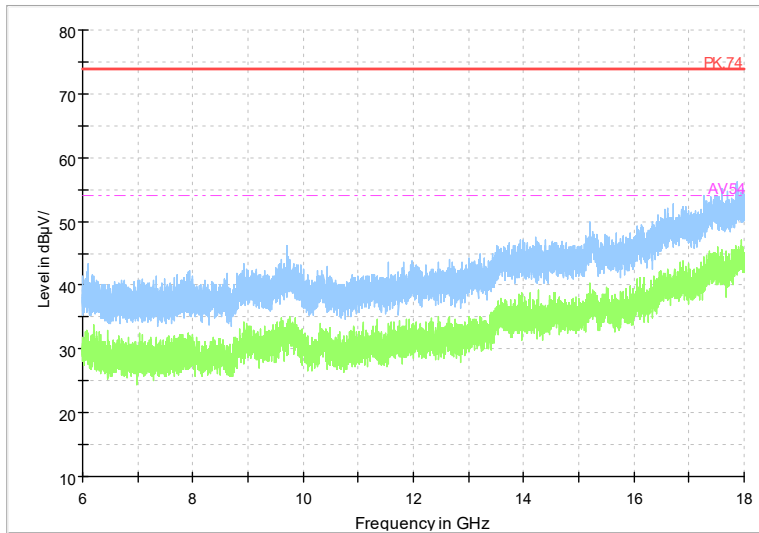

Frequency Range: 6GHz -18GHz
Detector: Av mode and PK mode
Modulation type: 802.11n(HT20)

Full Spectrum

Frequency Range: 18GHz -40GHz
Detector: Av mode and PK mode
Modulation type: 802.11n(HT20)

Full Spectrum

Frequency Range: 1GHz -6GHz
Detector: Av mode and PK mode
Test Mode: 802.11ac(VHT20)

Full Spectrum

Frequency Range: 6GHz -18GHz
Detector: Av mode and PK mode
Test Mode: 802.11ac(VHT20)

Full Spectrum

Frequency Range: 18GHz -40GHz
Detector: Av mode and PK mode
Test Mode: 802.11ac(VHT20)

Full Spectrum

Frequency Range: 1GHz -6GHz
Detector: Av mode and PK mode
Test Mode: 802.11ax(HE20)

Full Spectrum

Frequency Range: 6GHz -18GHz
Detector: Av mode and PK mode
Test Mode: 802.11ax(HE20)

Full Spectrum