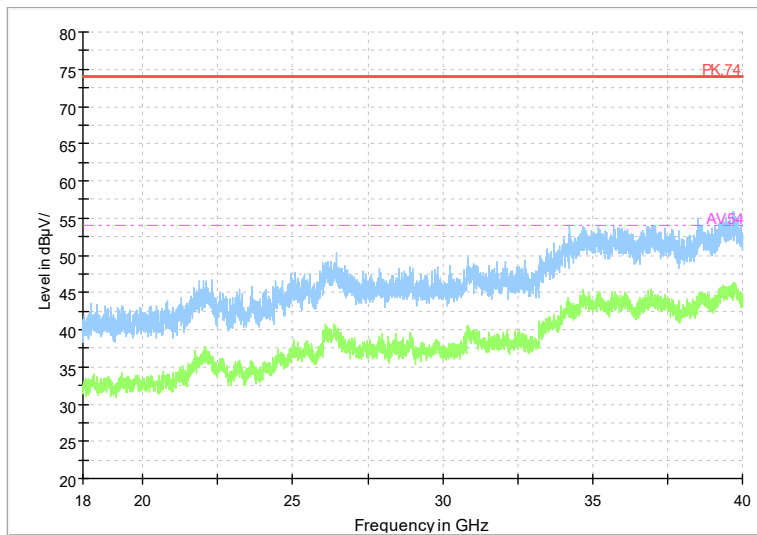

Frequency Range: 1GHz -6GHz
Detector: Av mode and PK mode
Test Mode: 802.11be(HE20)

Full Spectrum

Frequency Range: 6GHz -18GHz
Detector: Av mode and PK mode
Test Mode: 802.11be(HE20)

Full Spectrum

Frequency Range: 18GHz -40GHz
Detector: Av mode and PK mode
Test Mode: 802.11be(HE20)

Carrier frequency (MHz): 5600
Channel No.:120

Full Spectrum

Frequency Range: 1GHz -6GHz
Detector: Av mode and PK mode
Modulation type: 802.11a

Full Spectrum

Frequency Range: 6GHz -18GHz
Detector: Av mode and PK mode
Modulation type: 802.11a

Full Spectrum

Frequency Range: 18GHz -40GHz
Detector: Av mode and PK mode
Modulation type: 802.11a

Full Spectrum

Frequency Range: 1GHz -6GHz
Detector: Av mode and PK mode
Modulation type: 802.11n(HT20)

Full Spectrum