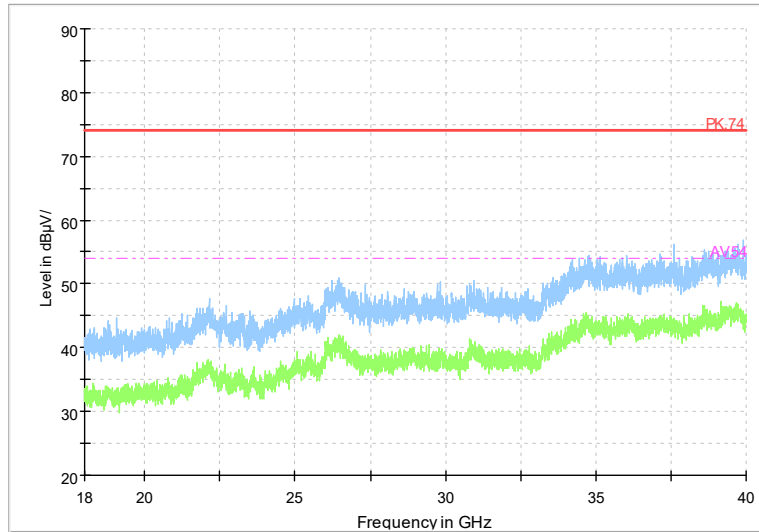

Full Spectrum

Frequency Range: 1GHz -6GHz
Detector: Av mode and PK mode
Test Mode: 802.11be(EHT40)

Full Spectrum

Frequency Range: 6GHz -18GHz
Detector: Av mode and PK mode
Test Mode: 802.11be(EHT40)

Full Spectrum

Frequency Range: 18GHz -40GHz
Detector: Av mode and PK mode
Test Mode: 802.11be(EHT40)

Carrier frequency (MHz): 5590
Channel No.:118

Full Spectrum

Frequency Range: 1GHz -6GHz
Detector: Av mode and PK mode
Modulation type: 802.11n(HT40)