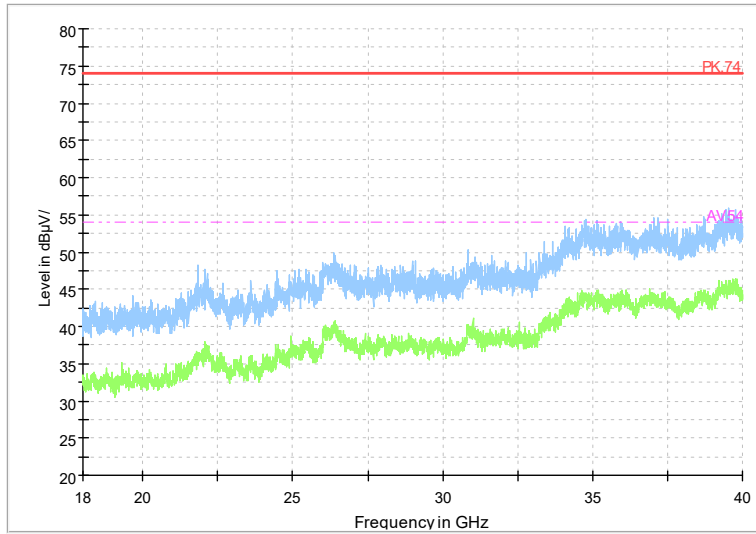

Carrier frequency (MHz): 5510
Channel No.:102

Full Spectrum

Frequency Range: 1GHz -6GHz
Detector: Av mode and PK mode
Modulation type: 802.11n(HT40)

Full Spectrum

Frequency Range: 6GHz -18GHz
Detector: Av mode and PK mode
Modulation type: 802.11n(HT40)

Full Spectrum

Frequency Range: 18GHz -40GHz
Detector: Av mode and PK mode
Modulation type: 802.11n(HT40)

Full Spectrum

Frequency Range: 1GHz -6GHz
Detector: Av mode and PK mode
Test Mode: 802.11ac(VHT40)

Full Spectrum

Frequency Range: 6GHz -18GHz
Detector: Av mode and PK mode
Test Mode: 802.11ac(VHT40)

Full Spectrum

Frequency Range: 18GHz -40GHz
Detector: Av mode and PK mode
Test Mode: 802.11ac(VHT40)

Full Spectrum