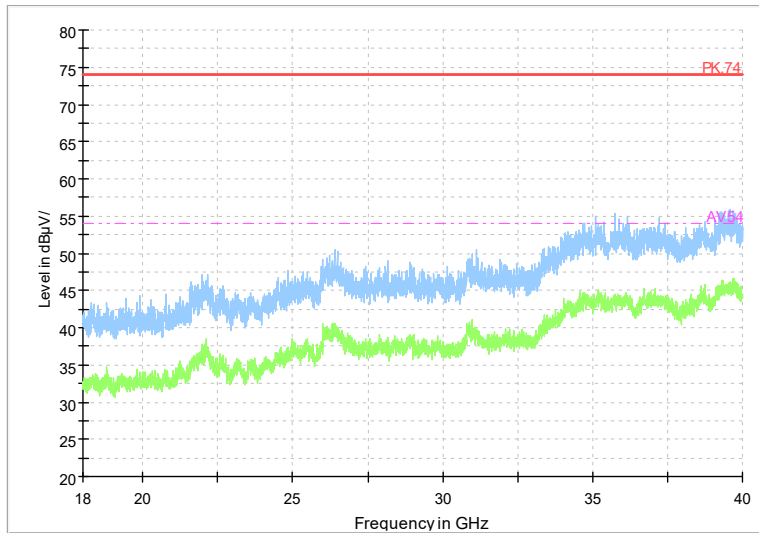

Full Spectrum

Frequency Range: 18GHz -40GHz
Detector: Av mode and PK mode
Test Mode: 802.11be(HE20)

Carrier frequency (MHz): 5700
Channel No.:140

Full Spectrum

Frequency Range: 1GHz -6GHz
Detector: Av mode and PK mode
Modulation type: 802.11a

Full Spectrum

Frequency Range: 6GHz -18GHz
Detector: Av mode and PK mode
Modulation type: 802.11a

Full Spectrum

Frequency Range: 18GHz -40GHz
 Detector: Av mode and PK mode
 Modulation type: 802.11a

Full Spectrum

Frequency Range: 1GHz -6GHz
 Detector: Av mode and PK mode
 Modulation type: 802.11n(HT20)

Full Spectrum

Frequency Range: 6GHz -18GHz
Detector: Av mode and PK mode
Modulation type: 802.11n(HT20)

Full Spectrum