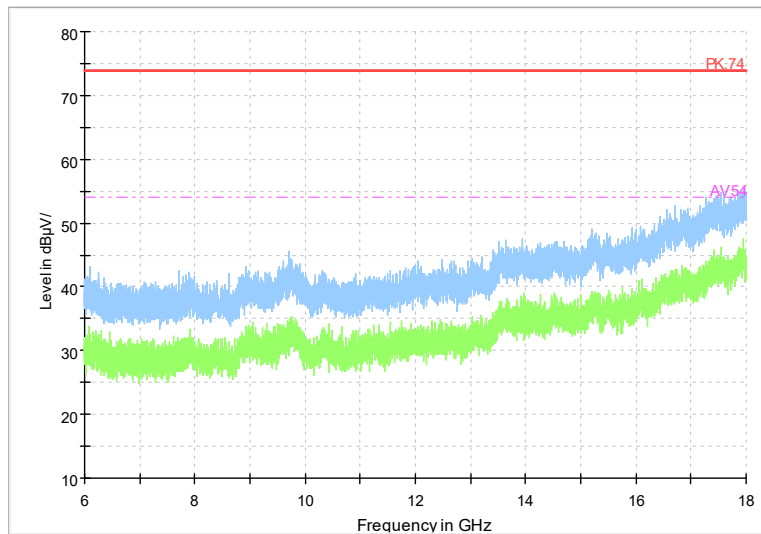

Full Spectrum

Frequency Range: 1GHz -6GHz
Detector: Av mode and PK mode
Test Mode: 802.11be(EHT80)

Full Spectrum

Frequency Range: 6GHz -18GHz
Detector: Av mode and PK mode
Test Mode: 802.11be(EHT80)

Full Spectrum

Frequency Range: 18GHz -40GHz
Detector: Av mode and PK mode
Test Mode: 802.11be(EHT80)

Carrier frequency (MHz): 5570
Channel No.:114

Full Spectrum

Frequency Range: 1GHz -6GHz
Detector: Av mode and PK mode
Modulation type: 802.11ac(VHT160)

Full Spectrum

Frequency Range: 6GHz -18GHz
Detector: Av mode and PK mode
Modulation type: 802.11ac(VHT160)