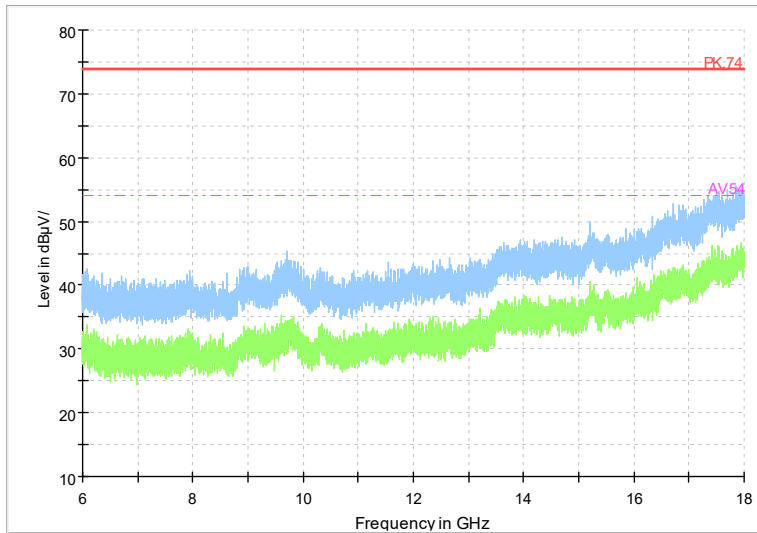

Frequency Range: 18GHz -40GHz
Detector: Av mode and PK mode
Test Mode: 802.11ac(VHT40)

Full Spectrum

Frequency Range: 1GHz -6GHz
Detector: Av mode and PK mode
Test Mode: 802.11ax(HE 40)

Full Spectrum

Frequency Range: 6GHz -18GHz
Detector: Av mode and PK mode
Test Mode: 802.11ax(HE 40)

Full Spectrum

Frequency Range: 18GHz -40GHz
Detector: Av mode and PK mode
Test Mode: 802.11ax(HE40)

Full Spectrum

Frequency Range: 1GHz -6GHz
Detector: Av mode and PK mode
Test Mode: 802.11be(EHT40)

Full Spectrum

Frequency Range: 6GHz -18GHz
Detector: Av mode and PK mode
Test Mode: 802.11be(EHT40)

Full Spectrum

Frequency Range: 18GHz -40GHz
Detector: Av mode and PK mode
Test Mode: 802.11be(EHT40)

Carrier frequency (MHz): 5670
Channel No.:134