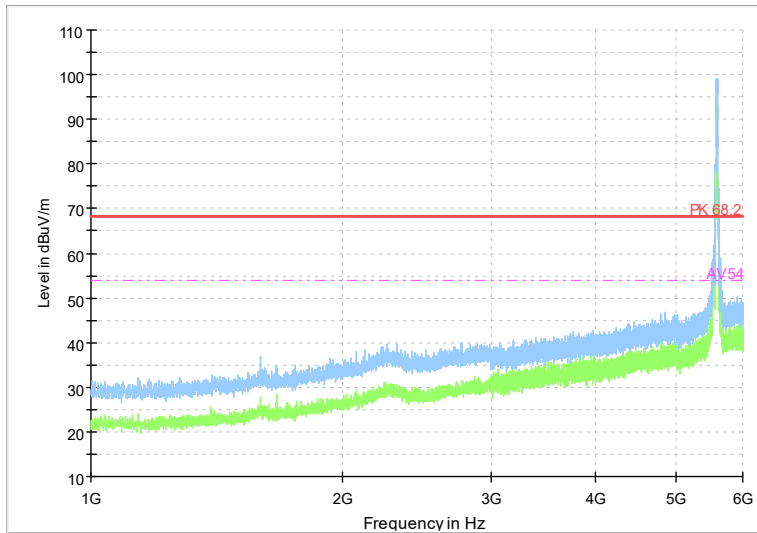

Full Spectrum

Frequency Range: 6GHz -18GHz
Detector: Av mode and PK mode
Modulation type: 802.11n(HT40)

Full Spectrum

Frequency Range: 18GHz -40GHz
Detector: Av mode and PK mode
Modulation type: 802.11n(HT40)

Full Spectrum

Frequency Range: 1GHz -6GHz
Detector: Av mode and PK mode
Test Mode: 802.11ac(VHT40)

Full Spectrum

Frequency Range: 6GHz -18GHz
Detector: Av mode and PK mode
Test Mode: 802.11ac(VHT40)

Full Spectrum

Frequency Range: 18GHz -40GHz
Detector: Av mode and PK mode
Test Mode: 802.11ac(VHT40)

Full Spectrum

Frequency Range: 1GHz -6GHz
Detector: Av mode and PK mode
Test Mode: 802.11ax(HE 40)

Full Spectrum

Frequency Range: 6GHz -18GHz
Detector: Av mode and PK mode
Test Mode: 802.11ax(HE 40)