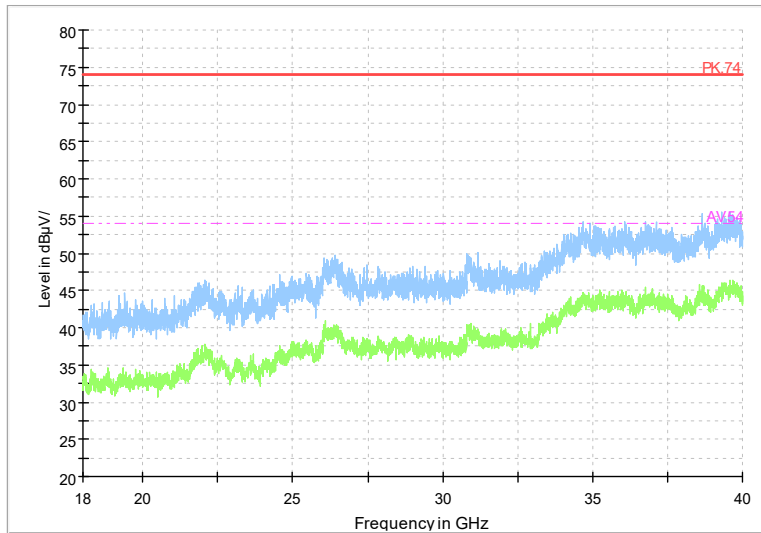

Full Spectrum

Frequency Range: 1GHz -6GHz
Detector: Av mode and PK mode
Test Mode: 802.11be(EHT40)

Full Spectrum

Frequency Range: 6GHz -18GHz
Detector: Av mode and PK mode
Test Mode: 802.11be(EHT40)

Full Spectrum

Frequency Range: 18GHz -40GHz
Detector: Av mode and PK mode
Test Mode: 802.11be(EHT40)

Carrier frequency (MHz): 5590
Channel No.:118

Full Spectrum

Frequency Range: 1GHz -6GHz
Detector: Av mode and PK mode
Modulation type: 802.11n(HT40)

Full Spectrum

Frequency Range: 6GHz -18GHz
Detector: Av mode and PK mode
Modulation type: 802.11n(HT40)

Full Spectrum

Frequency Range: 18GHz -40GHz
Detector: Av mode and PK mode
Modulation type: 802.11n(HT40)