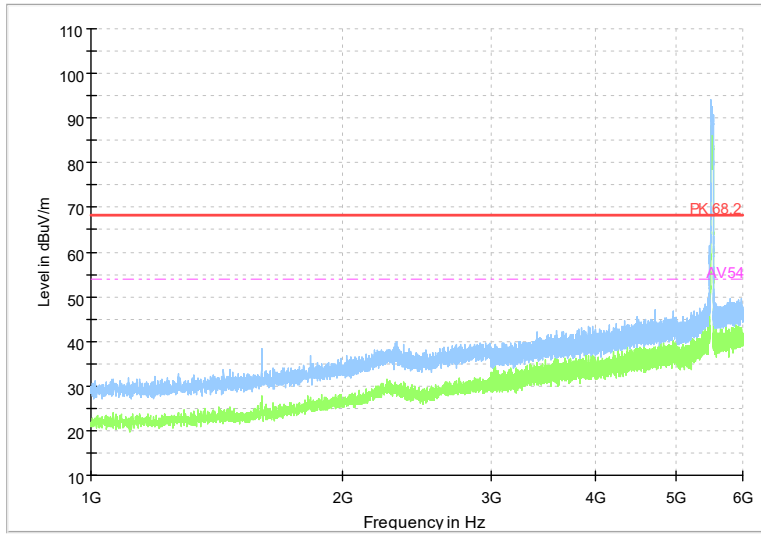

Frequency Range: 1GHz -6GHz
Detector: Av mode and PK mode
Test Mode: 802.11be(HE20)

Full Spectrum

Frequency Range: 6GHz -18GHz
Detector: Av mode and PK mode
Test Mode: 802.11be(HE20)

Full Spectrum

Frequency Range: 18GHz -40GHz
Detector: Av mode and PK mode
Test Mode: 802.11be(HE20)

Carrier frequency (MHz): 5510
Channel No.:102

Full Spectrum

Frequency Range: 1GHz -6GHz
Detector: Av mode and PK mode
Modulation type: 802.11n(HT40)

Full Spectrum

Frequency Range: 6GHz -18GHz
Detector: Av mode and PK mode
Modulation type: 802.11n(HT40)

Full Spectrum

Frequency Range: 18GHz -40GHz
Detector: Av mode and PK mode
Modulation type: 802.11n(HT40)

Full Spectrum

Frequency Range: 1GHz -6GHz
Detector: Av mode and PK mode
Test Mode: 802.11ac(VHT40)