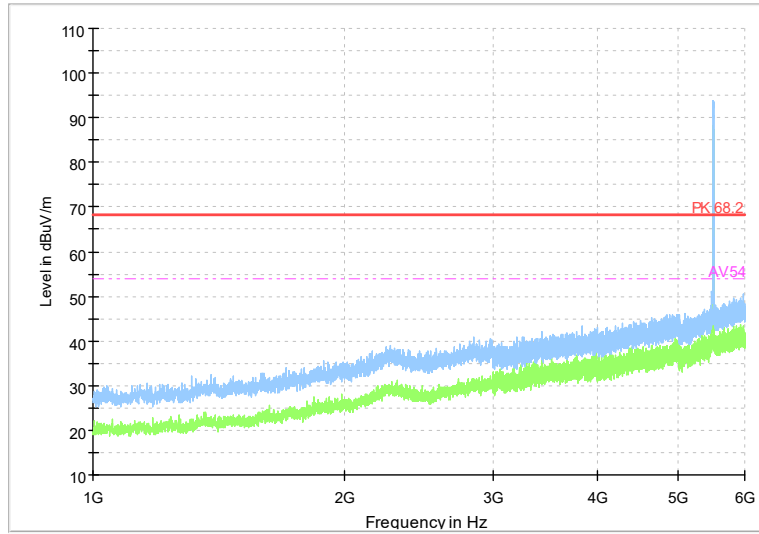

Full Spectrum

Frequency Range: 1GHz -6GHz
Detector: Av mode and PK mode
Test Mode: 802.11be(EHT80)

Full Spectrum

Frequency Range: 6GHz -18GHz
Detector: Av mode and PK mode
Test Mode: 802.11be(EHT80)

Full Spectrum

Frequency Range: 18GHz -40GHz
Detector: Av mode and PK mode
Test Mode: 802.11be(EHT80)

Carrier frequency (MHz): 5500
Channel No.:100

Full Spectrum

Frequency Range: 1GHz -6GHz
Detector: Av mode and PK mode
Modulation type: 802.11a