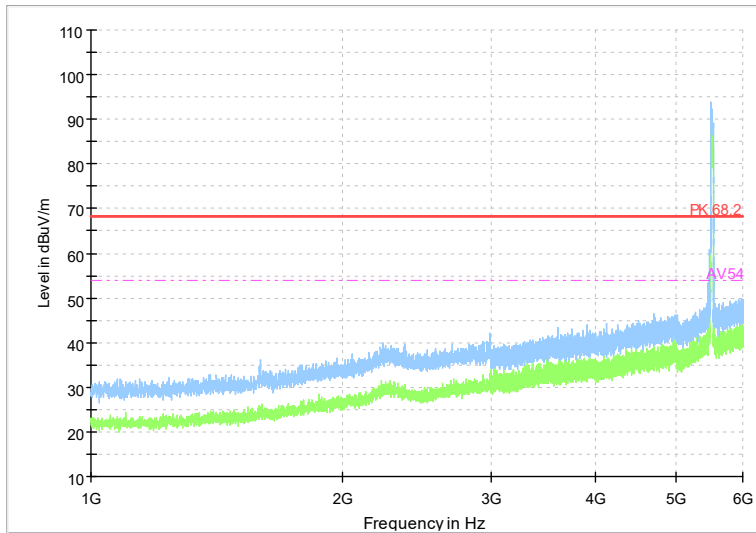

Full Spectrum

Frequency Range: 18GHz -40GHz
Detector: Av mode and PK mode
Modulation type: 802.11n(HT40)

Full Spectrum

Frequency Range: 1GHz -6GHz
Detector: Av mode and PK mode
Test Mode: 802.11ac(VHT40)

Full Spectrum

Frequency Range: 6GHz -18GHz
Detector: Av mode and PK mode
Test Mode: 802.11ac(VHT40)

Full Spectrum

Frequency Range: 18GHz -40GHz
Detector: Av mode and PK mode
Test Mode: 802.11ac(VHT40)

Full Spectrum

Frequency Range: 1GHz -6GHz
Detector: Av mode and PK mode
Test Mode: 802.11ax(HE 40)

Full Spectrum

Frequency Range: 6GHz -18GHz
Detector: Av mode and PK mode
Test Mode: 802.11ax(HE 40)

Full Spectrum

Frequency Range: 18GHz -40GHz
Detector: Av mode and PK mode
Test Mode: 802.11ax(HE40)