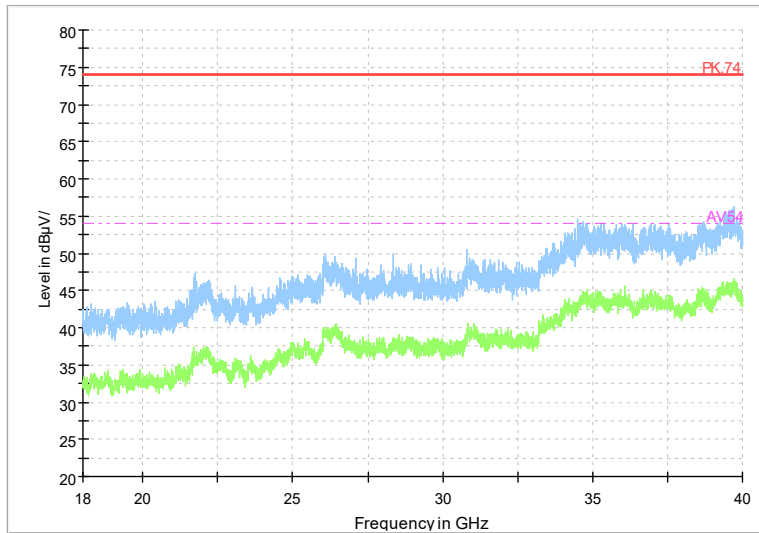

Frequency Range: 18GHz -40GHz
Detector: Av mode and PK mode
Test Mode: 802.11be(EHT80)

Carrier frequency (MHz): 5500
Channel No.:100

Full Spectrum

Frequency Range: 1GHz -6GHz
Detector: Av mode and PK mode
Modulation type: 802.11a

Full Spectrum

Frequency Range: 6GHz -18GHz
Detector: Av mode and PK mode
Modulation type: 802.11a

Full Spectrum

Frequency Range: 18GHz -40GHz
Detector: Av mode and PK mode
Modulation type: 802.11a

Full Spectrum

Frequency Range: 1GHz -6GHz
Detector: Av mode and PK mode
Modulation type: 802.11n(HT20)

Full Spectrum

Frequency Range: 6GHz -18GHz
Detector: Av mode and PK mode
Modulation type: 802.11n(HT20)

Full Spectrum