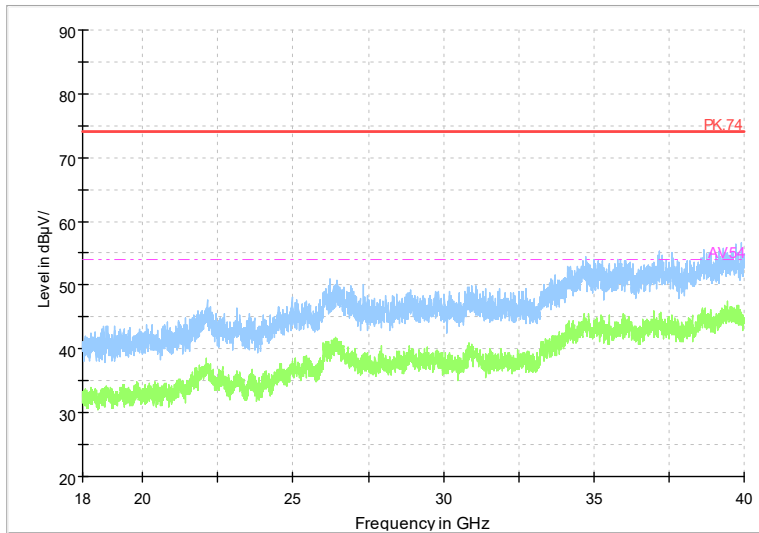

Frequency Range: 1GHz -6GHz
Detector: Av mode and PK mode
Test Mode: 802.11ax(HE80)

Full Spectrum

Frequency Range: 6GHz -18GHz
Detector: Av mode and PK mode
Test Mode: 802.11ax(HE80)

Full Spectrum

Frequency Range: 18GHz -40GHz
Detector: Av mode and PK mode
Test Mode: 802.11ax(HE80)

Full Spectrum

Frequency Range: 1GHz -6GHz
Detector: Av mode and PK mode
Test Mode: 802.11be(EHT80)

Full Spectrum

Frequency Range: 6GHz -18GHz
Detector: Av mode and PK mode
Test Mode: 802.11be(EHT80)

Full Spectrum

Frequency Range: 18GHz -40GHz
Detector: Av mode and PK mode
Test Mode: 802.11be(EHT80)

Carrier frequency (MHz): 5500
Channel No.:100

Full Spectrum

Frequency Range: 1GHz -6GHz
Detector: Av mode and PK mode
Modulation type: 802.11a

Full Spectrum

Frequency Range: 6GHz -18GHz
Detector: Av mode and PK mode
Modulation type: 802.11a

Full Spectrum

Frequency Range: 18GHz -40GHz
Detector: Av mode and PK mode
Modulation type: 802.11a

Full Spectrum