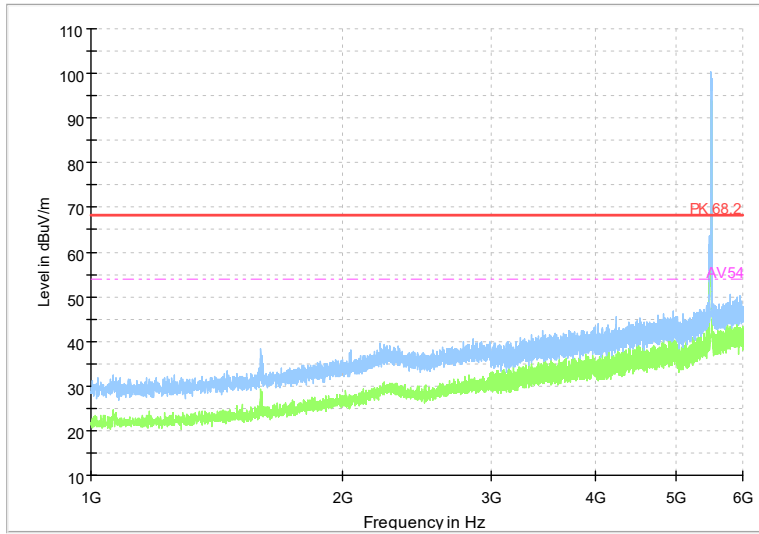

Full Spectrum

Frequency Range: 6GHz -18GHz
Detector: Av mode and PK mode
Modulation type: 802.11a

Full Spectrum

Frequency Range: 18GHz -40GHz
Detector: Av mode and PK mode
Modulation type: 802.11a

Full Spectrum

Frequency Range: 1GHz -6GHz
Detector: Av mode and PK mode
Modulation type: 802.11n(HT20)

Full Spectrum

Frequency Range: 6GHz -18GHz
Detector: Av mode and PK mode
Modulation type: 802.11n(HT20)

Full Spectrum

Frequency Range: 18GHz -40GHz
Detector: Av mode and PK mode
Modulation type: 802.11n(HT20)

Full Spectrum

Frequency Range: 1GHz -6GHz
Detector: Av mode and PK mode
Test Mode: 802.11ac(VHT20)

Full Spectrum