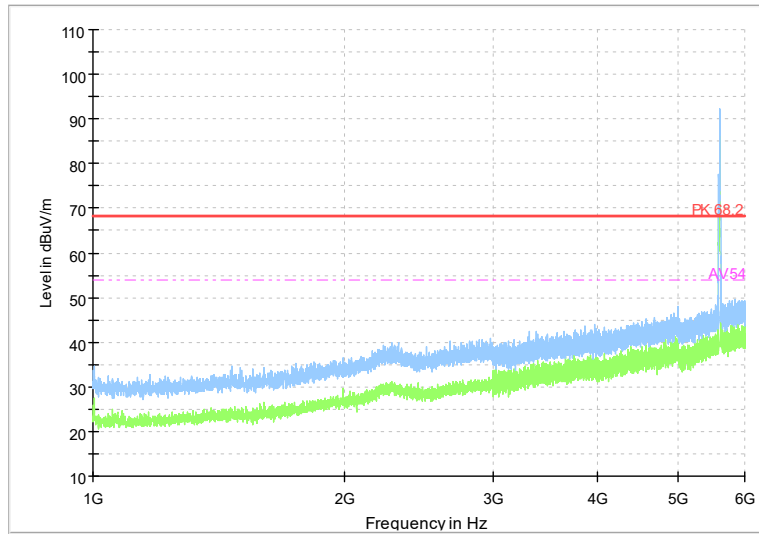

Full Spectrum

Frequency Range: 6GHz -18GHz
Detector: Av mode and PK mode
Test Mode: 802.11ax(HE20)

Full Spectrum

Frequency Range: 18GHz -40GHz
Detector: Av mode and PK mode
Test Mode: 802.11ax(HE20)

Full Spectrum

Frequency Range: 1GHz -6GHz
Detector: Av mode and PK mode
Test Mode: 802.11be(HE20)

Full Spectrum

Frequency Range: 6GHz -18GHz
Detector: Av mode and PK mode
Test Mode: 802.11be(HE20)

Full Spectrum

Frequency Range: 18GHz -40GHz
Detector: Av mode and PK mode
Test Mode: 802.11be(HE20)

Carrier frequency (MHz): 5600
Channel No.:120

Full Spectrum

Frequency Range: 1GHz -6GHz
Detector: Av mode and PK mode
Modulation type: 802.11a

Full Spectrum

Frequency Range: 6GHz -18GHz
Detector: Av mode and PK mode
Modulation type: 802.11a