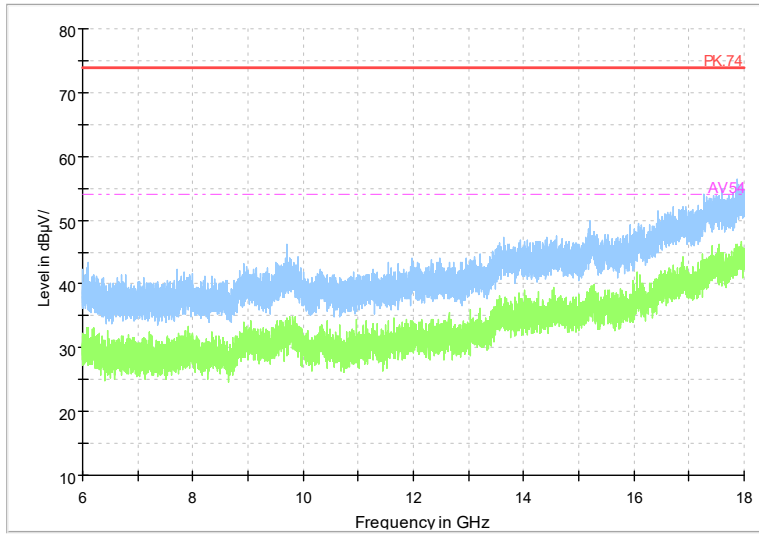

Full Spectrum

Frequency Range: 18GHz -40GHz
Detector: Av mode and PK mode
Test Mode: 802.11be(HE20)

Carrier frequency (MHz): 5700
Channel No.:140

Full Spectrum

Frequency Range: 1GHz -6GHz
Detector: Av mode and PK mode
Modulation type: 802.11a

Full Spectrum

Frequency Range: 6GHz -18GHz
Detector: Av mode and PK mode
Modulation type: 802.11a

Full Spectrum

Frequency Range: 18GHz -40GHz
 Detector: Av mode and PK mode
 Modulation type: 802.11a

Full Spectrum

Frequency Range: 1GHz -6GHz
 Detector: Av mode and PK mode
 Modulation type: 802.11n(HT20)

Full Spectrum

Frequency Range: 6GHz -18GHz
Detector: Av mode and PK mode
Modulation type: 802.11n(HT20)

Full Spectrum