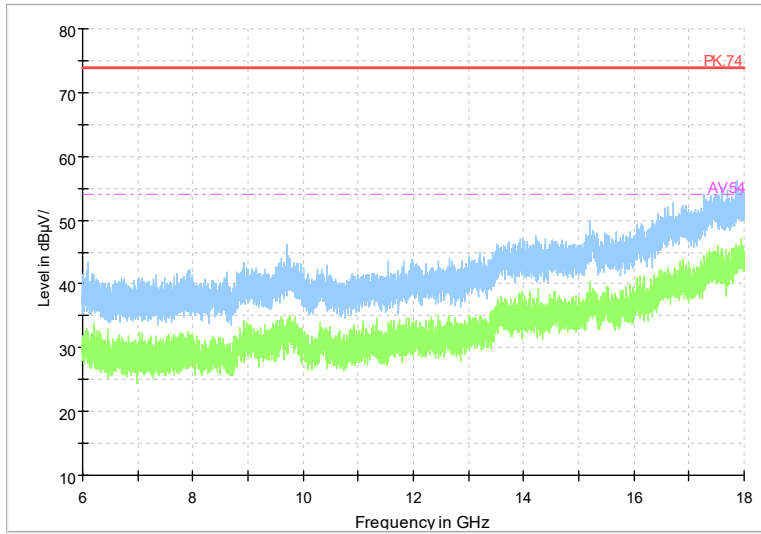

Frequency Range: 18GHz -40GHz
Detector: Av mode and PK mode
Modulation type: 802.11n(HT20)

Full Spectrum

Frequency Range: 1GHz -6GHz
Detector: Av mode and PK mode
Test Mode: 802.11ac(VHT20)

Full Spectrum

Frequency Range: 6GHz -18GHz
Detector: Av mode and PK mode
Test Mode: 802.11ac(VHT20)

Full Spectrum

Frequency Range: 18GHz -40GHz
 Detector: Av mode and PK mode
 Test Mode: 802.11ac(VHT20)

Full Spectrum

Frequency Range: 1GHz -6GHz
 Detector: Av mode and PK mode
 Test Mode: 802.11ax(HE20)

Full Spectrum

Frequency Range: 6GHz -18GHz
Detector: Av mode and PK mode
Test Mode: 802.11ax(HE20)

Full Spectrum

Frequency Range: 18GHz -40GHz
Detector: Av mode and PK mode
Test Mode: 802.11ax(HE20)

Full Spectrum