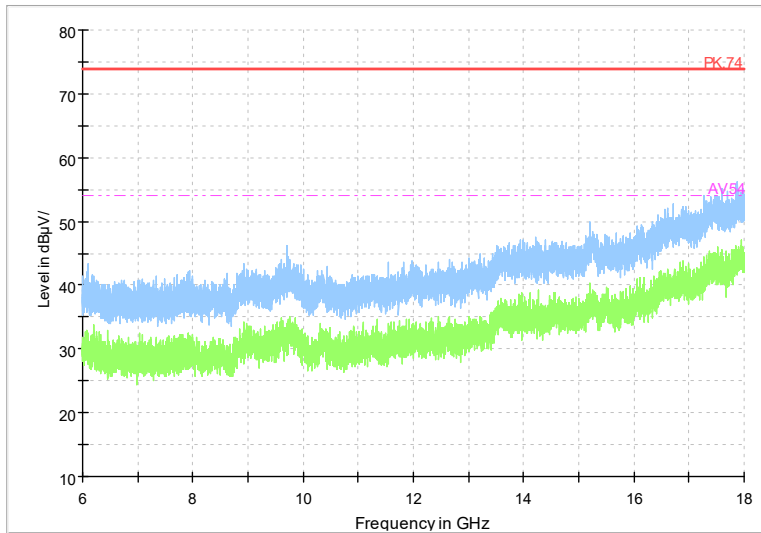

Frequency Range: 18GHz -40GHz
Detector: Av mode and PK mode
Test Mode: 802.11be(EHT40)

Carrier frequency (MHz): 5530
Channel No.:106

Full Spectrum

Frequency Range: 1GHz -6GHz
Detector: Av mode and PK mode
Test Mode: 802.11ac(VHT80)

Full Spectrum

Frequency Range: 6GHz -18GHz
Detector: Av mode and PK mode
Test Mode: 802.11ac(VHT80)

Full Spectrum

Frequency Range: 18GHz -40GHz
Detector: Av mode and PK mode
Test Mode: 802.11ac(VHT80)

Full Spectrum

Frequency Range: 1GHz -6GHz
Detector: Av mode and PK mode
Test Mode: 802.11ax(HE80)

Full Spectrum

Frequency Range: 6GHz -18GHz
Detector: Av mode and PK mode
Test Mode: 802.11ax(HE80)

Full Spectrum

Frequency Range: 18GHz -40GHz
 Detector: Av mode and PK mode
 Test Mode: 802.11ax(HE80)