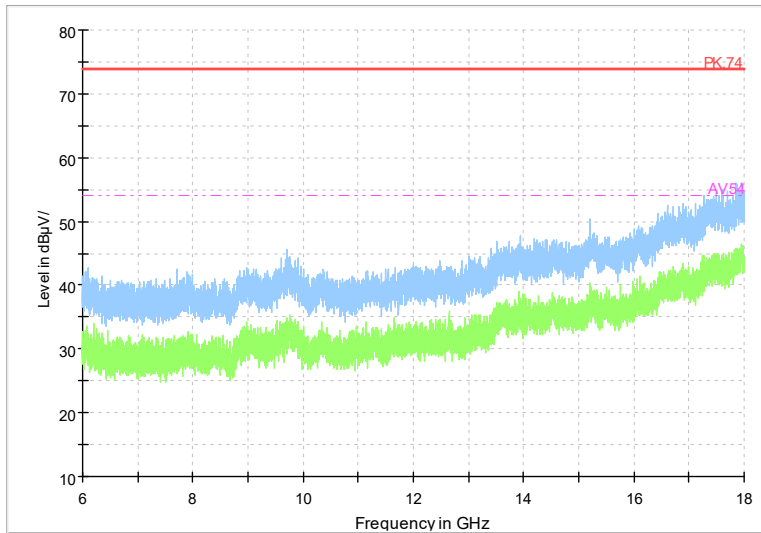

Full Spectrum

Frequency Range: 1GHz -6GHz
Detector: Av mode and PK mode
Modulation type: 802.11n(HT40)

Full Spectrum

Frequency Range: 6GHz -18GHz
Detector: Av mode and PK mode
Modulation type: 802.11n(HT40)

Full Spectrum

Frequency Range: 18GHz -40GHz
Detector: Av mode and PK mode
Modulation type: 802.11n(HT40)

Full Spectrum

Frequency Range: 1GHz -6GHz
Detector: Av mode and PK mode
Test Mode: 802.11ac(VHT40)

Full Spectrum

Frequency Range: 6GHz -18GHz
Detector: Av mode and PK mode
Test Mode: 802.11ac(VHT40)

Full Spectrum

Frequency Range: 18GHz -40GHz
Detector: Av mode and PK mode
Test Mode: 802.11ac(VHT40)

Full Spectrum