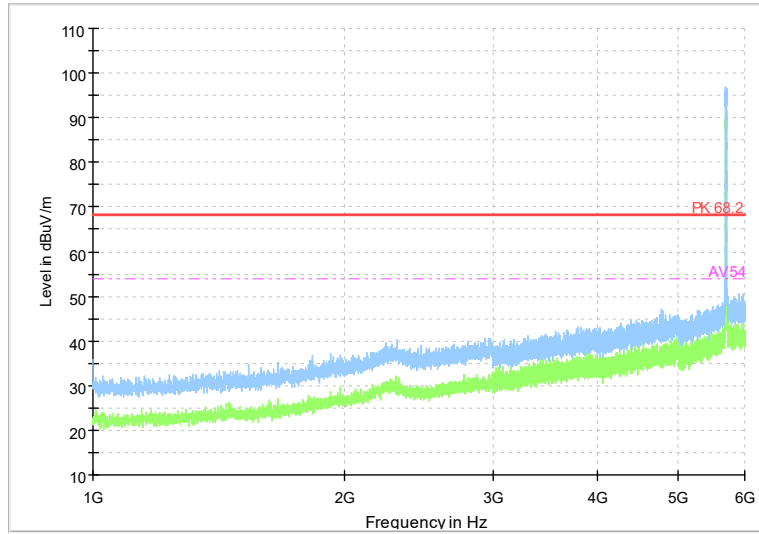

Full Spectrum

Frequency Range: 1GHz -6GHz
Detector: Av mode and PK mode
Test Mode: 802.11ax(HE20)

Full Spectrum

Frequency Range: 6GHz -18GHz
Detector: Av mode and PK mode
Test Mode: 802.11ax(HE20)

Full Spectrum

Frequency Range: 18GHz -40GHz
Detector: Av mode and PK mode
Test Mode: 802.11ax(HE20)

Full Spectrum

Frequency Range: 1GHz -6GHz
Detector: Av mode and PK mode
Test Mode: 802.11be(HE20)

Full Spectrum

Frequency Range: 6GHz -18GHz
Detector: Av mode and PK mode
Test Mode: 802.11be(HE20)

Full Spectrum

Frequency Range: 18GHz -40GHz
Detector: Av mode and PK mode
Test Mode: 802.11be(HE20)

Carrier frequency (MHz): 5700
Channel No.:140

Full Spectrum

Frequency Range: 1GHz -6GHz
Detector: Av mode and PK mode
Modulation type: 802.11a