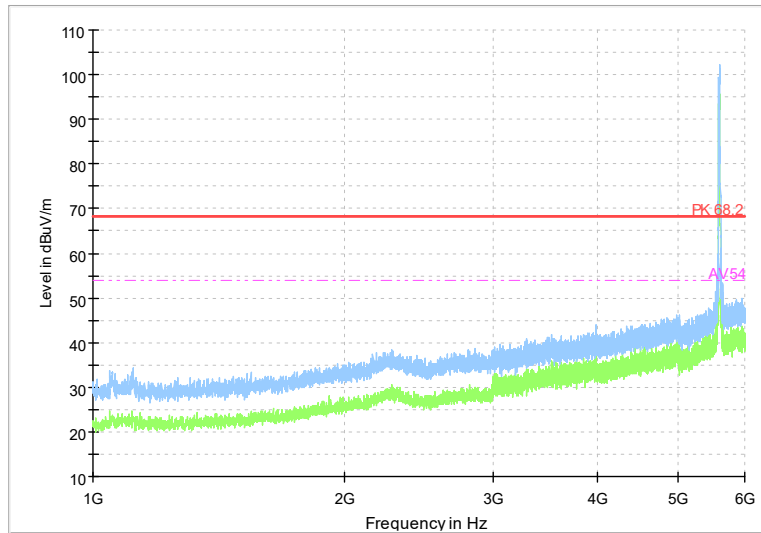

Frequency Range: 1GHz -6GHz
Detector: Av mode and PK mode
Test Mode: 802.11ac(VHT20)

Full Spectrum

Frequency Range: 6GHz -18GHz
Detector: Av mode and PK mode
Test Mode: 802.11ac(VHT20)

Full Spectrum

Frequency Range: 18GHz -40GHz
Detector: Av mode and PK mode
Test Mode: 802.11ac(VHT20)

Full Spectrum

Frequency Range: 1GHz -6GHz
Detector: Av mode and PK mode
Test Mode: 802.11ax(HE20)

Full Spectrum

Frequency Range: 6GHz -18GHz
Detector: Av mode and PK mode
Test Mode: 802.11ax(HE20)

Full Spectrum

Frequency Range: 18GHz -40GHz
Detector: Av mode and PK mode
Test Mode: 802.11ax(HE20)

Full Spectrum

Frequency Range: 1GHz -6GHz
Detector: Av mode and PK mode
Test Mode: 802.11be(HE20)

Full Spectrum

Frequency Range: 6GHz -18GHz
Detector: Av mode and PK mode
Test Mode: 802.11be(HE20)