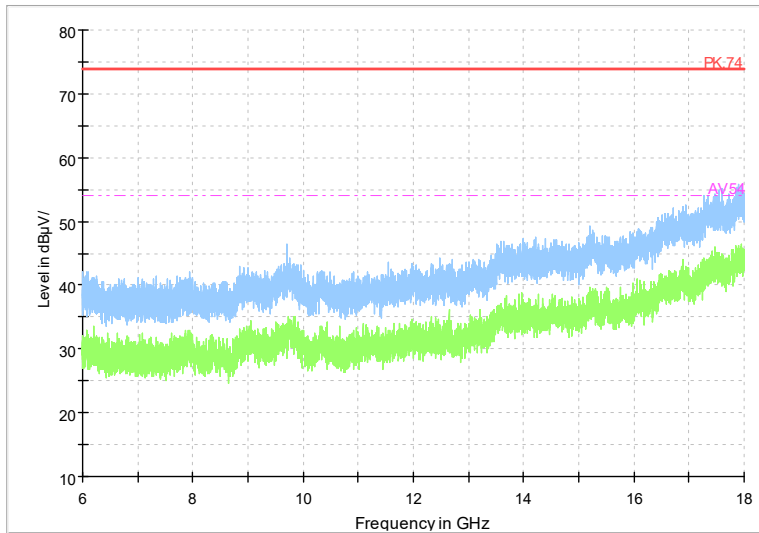

Full Spectrum

Frequency Range: 6GHz -18GHz
Detector: Av mode and PK mode
Modulation type: 802.11a

Full Spectrum

Frequency Range: 18GHz -40GHz
 Detector: Av mode and PK mode
 Modulation type: 802.11a

Full Spectrum

Frequency Range: 1GHz -6GHz
 Detector: Av mode and PK mode
 Modulation type: 802.11n(HT20)

Full Spectrum

Frequency Range: 6GHz -18GHz
Detector: Av mode and PK mode
Modulation type: 802.11n(HT20)

Full Spectrum

Frequency Range: 18GHz -40GHz
Detector: Av mode and PK mode
Modulation type: 802.11n(HT20)

Full Spectrum

Frequency Range: 1GHz -6GHz
Detector: Av mode and PK mode
Test Mode: 802.11ac(VHT20)

Full Spectrum