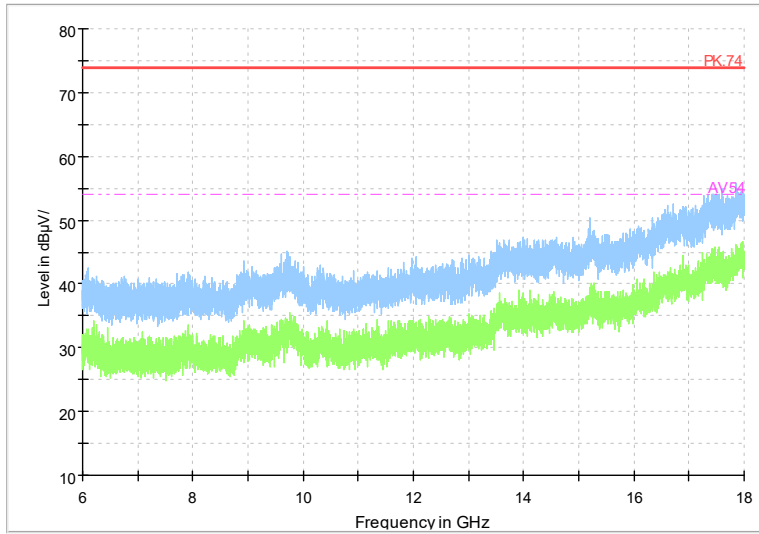

Full Spectrum

Frequency Range: 1GHz -6GHz
Detector: Av mode and PK mode
Test Mode: 802.11be(EHT40)

Full Spectrum

Frequency Range: 6GHz -18GHz
Detector: Av mode and PK mode
Test Mode: 802.11be(EHT40)

Full Spectrum

Frequency Range: 18GHz -40GHz
Detector: Av mode and PK mode
Test Mode: 802.11be(EHT40)

Carrier frequency (MHz): 5530
Channel No.:106

Full Spectrum

Frequency Range: 1GHz -6GHz
Detector: Av mode and PK mode
Test Mode: 802.11ac(VHT80)

Full Spectrum

Frequency Range: 6GHz -18GHz
Detector: Av mode and PK mode
Test Mode: 802.11ac(VHT80)

Full Spectrum

Frequency Range: 18GHz -40GHz
Detector: Av mode and PK mode
Test Mode: 802.11ac(VHT80)

Full Spectrum