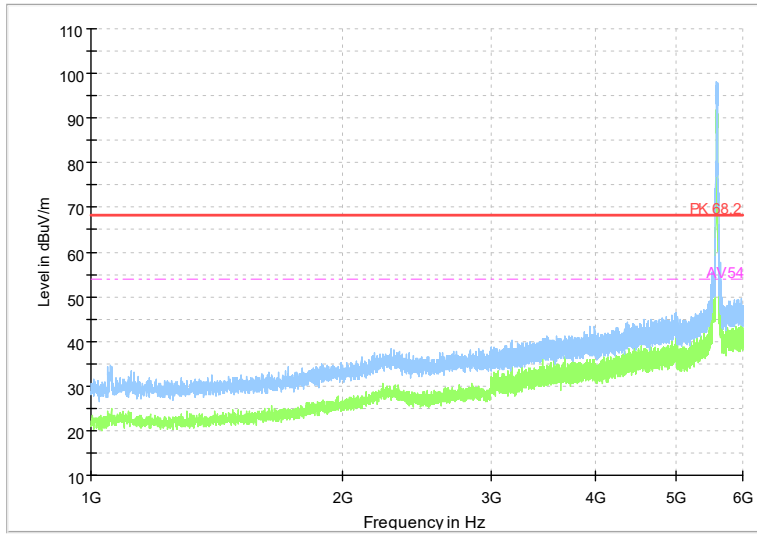

Full Spectrum

Frequency Range: 1GHz -6GHz
Detector: Av mode and PK mode
Test Mode: 802.11ac(VHT40)

Full Spectrum

Frequency Range: 6GHz -18GHz
Detector: Av mode and PK mode
Test Mode: 802.11ac(VHT40)

Full Spectrum

Frequency Range: 18GHz -40GHz
Detector: Av mode and PK mode
Test Mode: 802.11ac(VHT40)

Full Spectrum

Frequency Range: 1GHz -6GHz
Detector: Av mode and PK mode
Test Mode: 802.11ax(HE 40)

Full Spectrum

Frequency Range: 6GHz -18GHz
Detector: Av mode and PK mode
Test Mode: 802.11ax(HE 40)

Full Spectrum

Frequency Range: 18GHz -40GHz
Detector: Av mode and PK mode
Test Mode: 802.11ax(HE40)

Full Spectrum

Frequency Range: 1GHz -6GHz
Detector: Av mode and PK mode
Test Mode: 802.11be(EHT40)

Full Spectrum