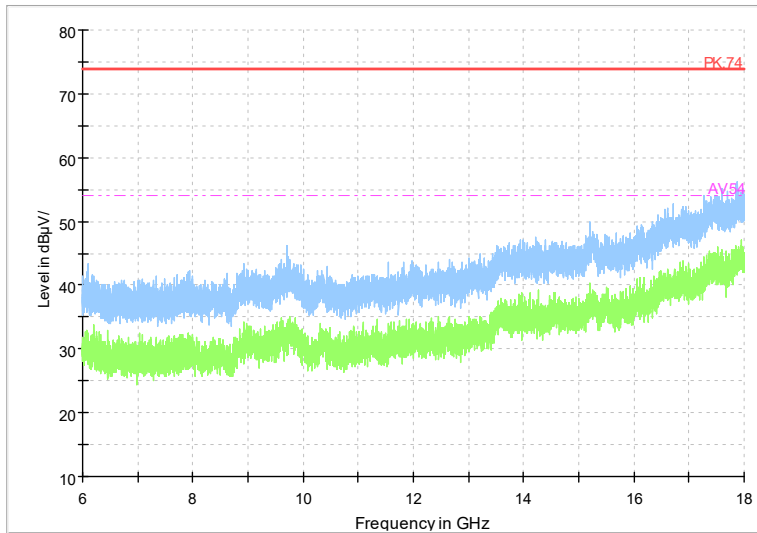

Full Spectrum

Frequency Range: 18GHz -40GHz
Detector: Av mode and PK mode
Test Mode: 802.11be(EHT40)

Carrier frequency (MHz): 5290
Channel No.:58

Full Spectrum

Frequency Range: 1GHz -6GHz
Detector: Av mode and PK mode
Test Mode: 802.11ac(VHT80)

Full Spectrum

Frequency Range: 6GHz -18GHz
Detector: Av mode and PK mode
Test Mode: 802.11ac(VHT80)

Full Spectrum

Frequency Range: 18GHz -40GHz
Detector: Av mode and PK mode
Test Mode: 802.11ac(VHT80)

Full Spectrum

Frequency Range: 1GHz -6GHz
Detector: Av mode and PK mode
Test Mode: 802.11ax(HE80)

Full Spectrum

Frequency Range: 6GHz -18GHz
Detector: Av mode and PK mode
Test Mode: 802.11ax(HE80)

Full Spectrum

Frequency Range: 18GHz -40GHz
Detector: Av mode and PK mode
Test Mode: 802.11ax(HE80)