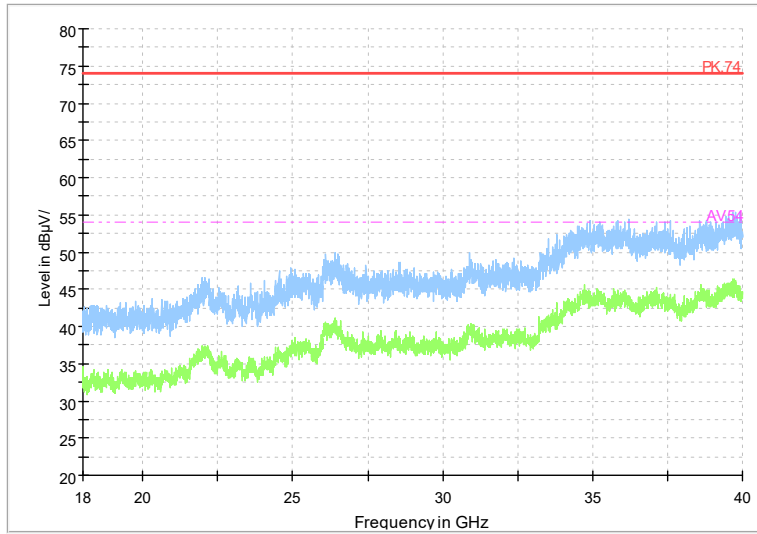

Frequency Range: 1GHz -6GHz
Detector: Av mode and PK mode
Modulation type: 802.11n(HT20)

Full Spectrum

Frequency Range: 6GHz -18GHz
Detector: Av mode and PK mode
Modulation type: 802.11n(HT20)

Full Spectrum

Frequency Range: 18GHz -40GHz
Detector: Av mode and PK mode
Modulation type: 802.11n(HT20)

Full Spectrum

Frequency Range: 1GHz -6GHz
Detector: Av mode and PK mode
Test Mode: 802.11ac(VHT20)

Full Spectrum

Frequency Range: 6GHz -18GHz
Detector: Av mode and PK mode
Test Mode: 802.11ac(VHT20)

Full Spectrum

Frequency Range: 18GHz -40GHz
 Detector: Av mode and PK mode
 Test Mode: 802.11ac(VHT20)

Full Spectrum

Frequency Range: 1GHz -6GHz
 Detector: Av mode and PK mode
 Test Mode: 802.11ax(HE20)