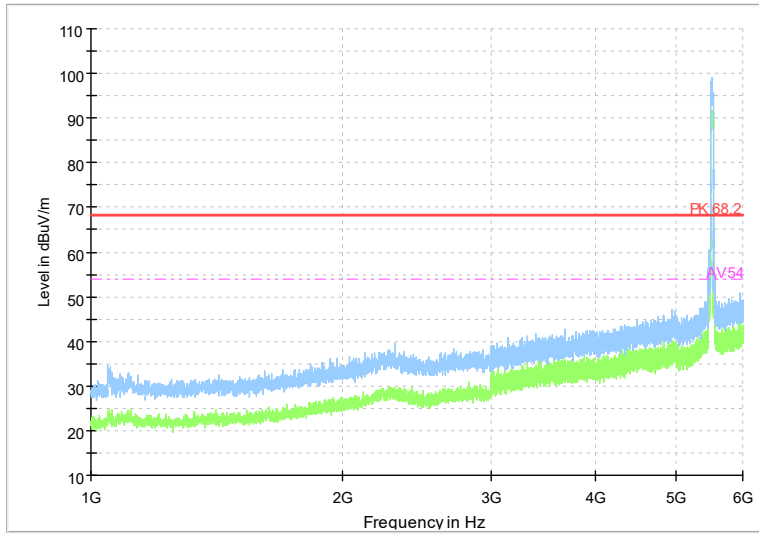

Full Spectrum

Frequency Range: 6GHz -18GHz
Detector: Av mode and PK mode
Test Mode: 802.11ac(VHT40)

Full Spectrum

Frequency Range: 18GHz -40GHz
Detector: Av mode and PK mode
Test Mode: 802.11ac(VHT40)

Full Spectrum

Frequency Range: 1GHz -6GHz
Detector: Av mode and PK mode
Test Mode: 802.11ax(HE 40)

Full Spectrum

Frequency Range: 6GHz -18GHz
Detector: Av mode and PK mode
Test Mode: 802.11ax(HE 40)

Full Spectrum

Frequency Range: 18GHz -40GHz
Detector: Av mode and PK mode
Test Mode: 802.11ax(HE40)

Full Spectrum

Frequency Range: 1GHz -6GHz
Detector: Av mode and PK mode
Test Mode: 802.11be(EHT40)

Full Spectrum

Frequency Range: 6GHz -18GHz
Detector: Av mode and PK mode
Test Mode: 802.11be(EHT40)

Full Spectrum