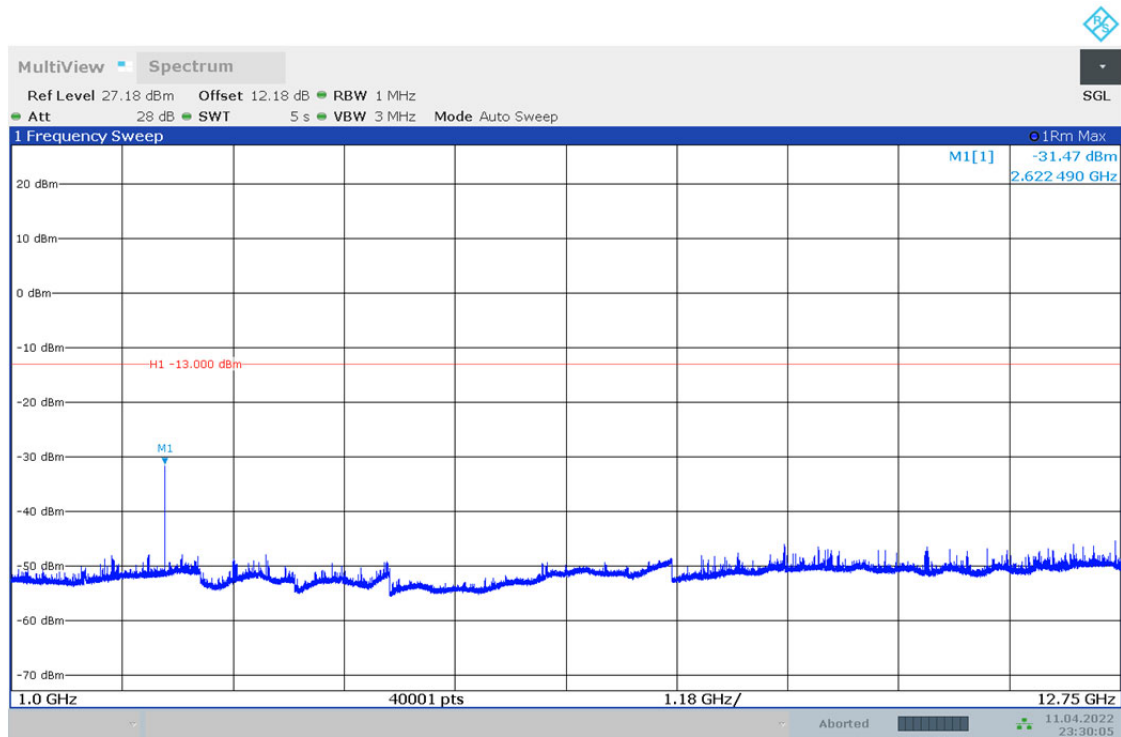

6.2.54 TM2_10MHz_HCH_RB1#49

23:28:28 11.04.2022

23:28:58 11.04.2022

23:29:31 11.04.2022

23:30:05 11.04.2022

7 Appendix G: Frequency Stability

7.1 Test Results

7.1.1 Frequency Error vs. Voltage

Frequency Error vs. Voltage								
Test Mode	Test Bandwidth [MHz]	Test Channel	Modulation	Test Temp.	Test Volt.	Freq. Error [Hz]	Freq. vs. rated [ppm]	Verdict
TM1	1.4	LCH	QPSK	TN	VH	26	0.03	PASS
			QPSK	TN	VN	5.55	0.01	PASS
			QPSK	TN	VL	-6.2	-0.01	PASS
		MCH	QPSK	TN	VH	-7.12	-0.01	PASS
			QPSK	TN	VN	-9.89	-0.01	PASS
			QPSK	TN	VL	-1.53	0	PASS
		HCH	QPSK	TN	VH	9.66	0.01	PASS
			QPSK	TN	VN	10.75	0.01	PASS
			QPSK	TN	VL	10.92	0.01	PASS
	5	LCH	QPSK	TN	VH	-4.44	-0.01	PASS
			QPSK	TN	VN	5.71	0.01	PASS
			QPSK	TN	VL	3.07	0	PASS
		MCH	QPSK	TN	VH	-4.1	-0.01	PASS
			QPSK	TN	VN	-6.81	-0.01	PASS
			QPSK	TN	VL	2.88	0	PASS
		HCH	QPSK	TN	VH	0.75	0	PASS
			QPSK	TN	VN	4.52	0.01	PASS
			QPSK	TN	VL	-2.24	0	PASS
	10	LCH	QPSK	TN	VH	-0.52	0	PASS
			QPSK	TN	VN	-1.06	0	PASS
			QPSK	TN	VL	-0.9	0	PASS
		MCH	QPSK	TN	VH	1.73	0	PASS
			QPSK	TN	VN	-1.6	0	PASS
			QPSK	TN	VL	-4.12	-0.01	PASS
		HCH	QPSK	TN	VH	-1.99	0	PASS
			QPSK	TN	VN	-3.1	0	PASS
			QPSK	TN	VL	1.62	0	PASS