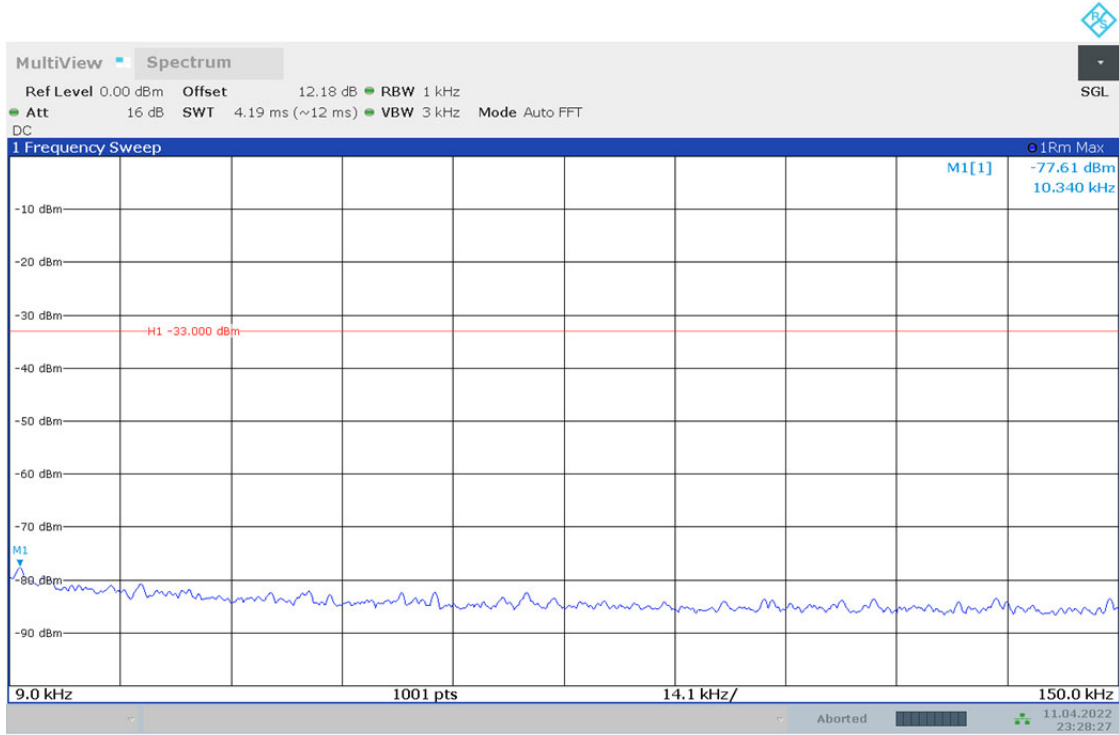

6.2.54 TM2_10MHz_HCH_RB1#49

23:28:28 11.04.2022

23:28:58 11.04.2022

23:29:31 11.04.2022

23:30:05 11.04.2022

7 Appendix G: Frequency Stability

7.1 Test Results

7.1.1 Frequency Error vs. Voltage

Frequency Error vs. Voltage								
Test Mode	Test Bandwidth [MHz]	Test Channel	Modulation	Test Temp.	Test Volt.	Freq. Error [Hz]	Freq. vs. rated [ppm]	Verdict
TM1	1.4	LCH	QPSK	TN	VH	26	0.03	PASS
			QPSK	TN	VN	5.55	0.01	PASS
			QPSK	TN	VL	-6.2	-0.01	PASS
		MCH	QPSK	TN	VH	-7.12	-0.01	PASS
			QPSK	TN	VN	-9.89	-0.01	PASS
			QPSK	TN	VL	-1.53	0	PASS
		HCH	QPSK	TN	VH	9.66	0.01	PASS
			QPSK	TN	VN	10.75	0.01	PASS
			QPSK	TN	VL	10.92	0.01	PASS
	5	LCH	QPSK	TN	VH	-4.44	-0.01	PASS
			QPSK	TN	VN	5.71	0.01	PASS
			QPSK	TN	VL	3.07	0	PASS
		MCH	QPSK	TN	VH	-4.1	-0.01	PASS
			QPSK	TN	VN	-6.81	-0.01	PASS
			QPSK	TN	VL	2.88	0	PASS
		HCH	QPSK	TN	VH	0.75	0	PASS
			QPSK	TN	VN	4.52	0.01	PASS
			QPSK	TN	VL	-2.24	0	PASS
	10	LCH	QPSK	TN	VH	-0.52	0	PASS
			QPSK	TN	VN	-1.06	0	PASS
			QPSK	TN	VL	-0.9	0	PASS
		MCH	QPSK	TN	VH	1.73	0	PASS
			QPSK	TN	VN	-1.6	0	PASS
			QPSK	TN	VL	-4.12	-0.01	PASS
		HCH	QPSK	TN	VH	-1.99	0	PASS
			QPSK	TN	VN	-3.1	0	PASS
			QPSK	TN	VL	1.62	0	PASS