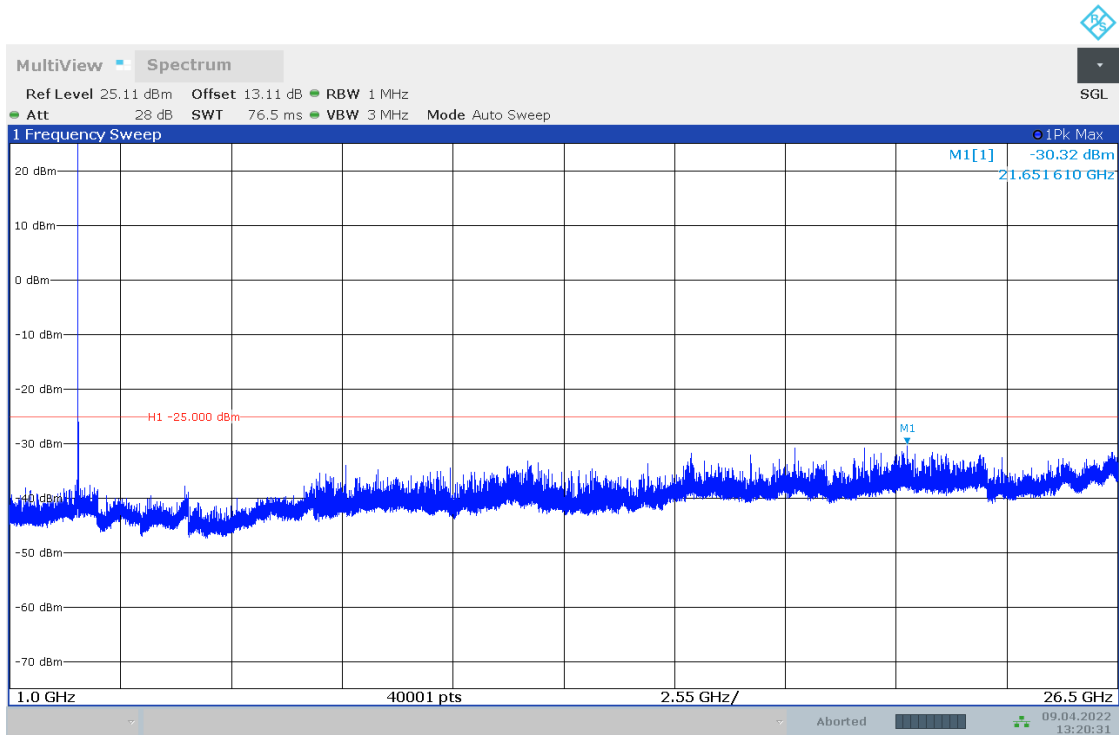

13:19:40 09.04.2022

13:20:31 09.04.2022

7. APPENDIX G - FREQUENCY STABILITY

7.1 TEST RESULTS

7.1.1 FREQUENCY ERROR VS. VOLTAGE

Frequency Error vs. Voltage								
Test Mode	Test Bandwidth	Test Channel	Modulation	Test Temp.	Test Volt.	Freq. Error [Hz]	Freq. vs. rated [ppm]	Verdict
TM1	5	LCH	QPSK	TN	VH	6.12	0	PASS
			QPSK	TN	VN	1.08	0	PASS
			QPSK	TN	VL	-5.85	0	PASS
		MCH	QPSK	TN	VH	4.54	0	PASS
			QPSK	TN	VN	7.44	0	PASS
			QPSK	TN	VL	0.18	0	PASS
		HCH	QPSK	TN	VH	-9.69	0	PASS
			QPSK	TN	VN	-8.79	0	PASS
			QPSK	TN	VL	-10.13	0	PASS
	20	LCH	QPSK	TN	VH	2.24	0	PASS
			QPSK	TN	VN	3.04	0	PASS
			QPSK	TN	VL	1.51	0	PASS
		MCH	QPSK	TN	VH	2.67	0	PASS
			QPSK	TN	VN	-0.52	0	PASS
			QPSK	TN	VL	-1.81	0	PASS
		HCH	QPSK	TN	VH	0.81	0	PASS
			QPSK	TN	VN	-0.17	0	PASS
			QPSK	TN	VL	1.27	0	PASS
TM2	5	LCH	16QAM	TN	VH	3.78	0	PASS
			16QAM	TN	VN	-5.75	0	PASS
			16QAM	TN	VL	13.45	0.01	PASS
		MCH	16QAM	TN	VH	0.73	0	PASS
			16QAM	TN	VN	7.52	0	PASS
			16QAM	TN	VL	3.16	0	PASS
		HCH	16QAM	TN	VH	-2.14	0	PASS
			16QAM	TN	VN	-3.25	0	PASS
			16QAM	TN	VL	-6.89	0	PASS
	20	LCH	16QAM	TN	VH	2.51	0	PASS
			16QAM	TN	VN	-0.31	0	PASS
			16QAM	TN	VL	1.58	0	PASS
		MCH	16QAM	TN	VH	1.71	0	PASS
			16QAM	TN	VN	1.55	0	PASS
			16QAM	TN	VL	-1.35	0	PASS
		HCH	16QAM	TN	VH	0.69	0	PASS
			16QAM	TN	VN	1.81	0	PASS
			16QAM	TN	VL	-0.94	0	PASS