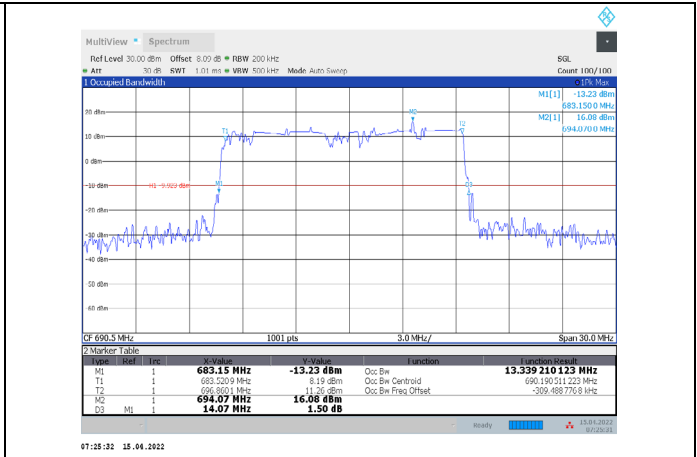

1-N71-PC3-15-15-H-8-DFT-64QAM-Outer_Full-75@0-
Ant1-13.339-14.070-≤15-PASS