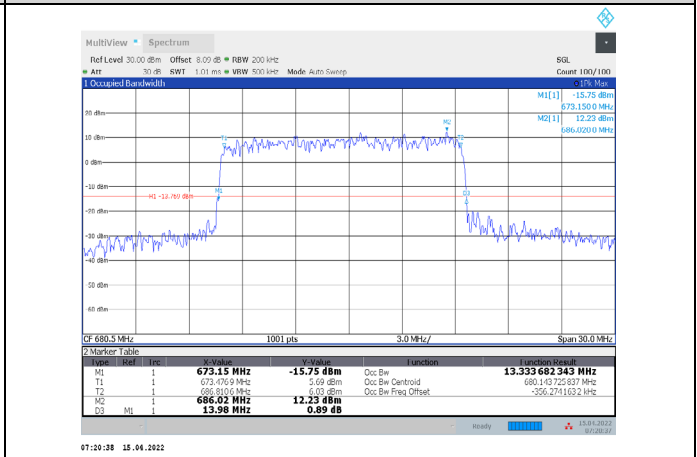

1-N71-PC3-15-15-M-1-CP-QPSK-Outer_Full-75@0-Ant
1-13.334-13.980-≤15-PASS