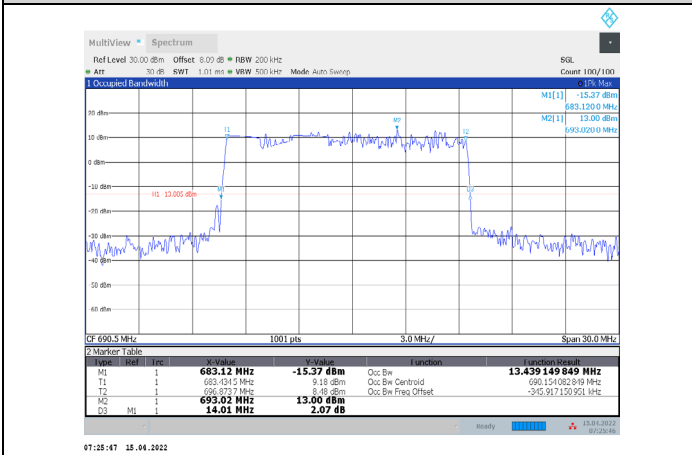

1-N71-PC3-15-15-H-9-DFT-256QAM-Outer_Full-75@0-
Ant1-13.439-14.010-≤15-PASS