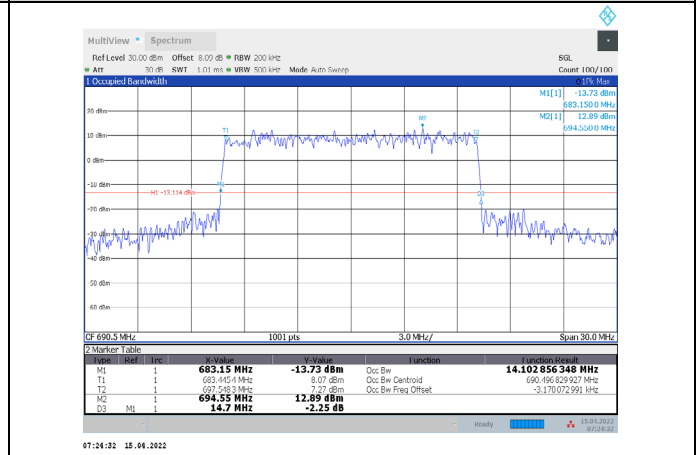

1-N71-PC3-15-15-H-4-CP-256QAM-Outer_Full-79@0-Ant1
-14.103-14.700≤15-PASS