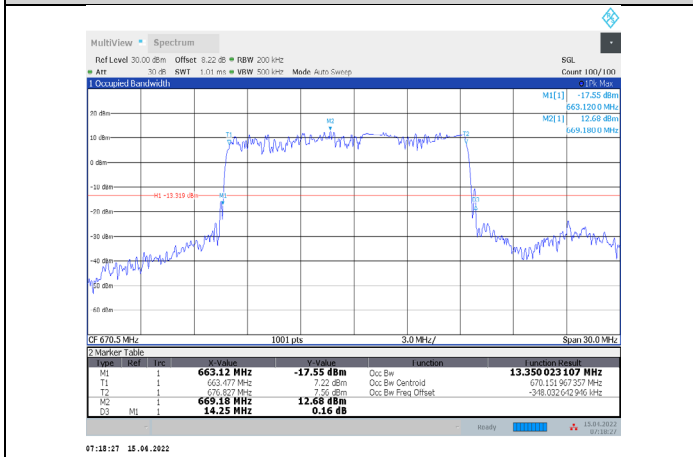

1-N71-PC3-15-15-L-5-DFT-PI/2BPSK-Outer_Full-75@0-
Ant1-13.35-14.250-≤15-PASS