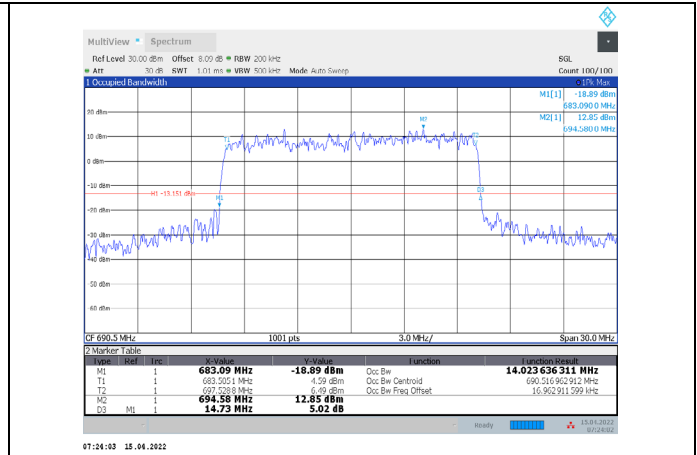

1-N71-PC3-15-15-H-2-CP-16QAM-Outer_Full-79@0-Ant1
-14.024-14.730≤15-PASS