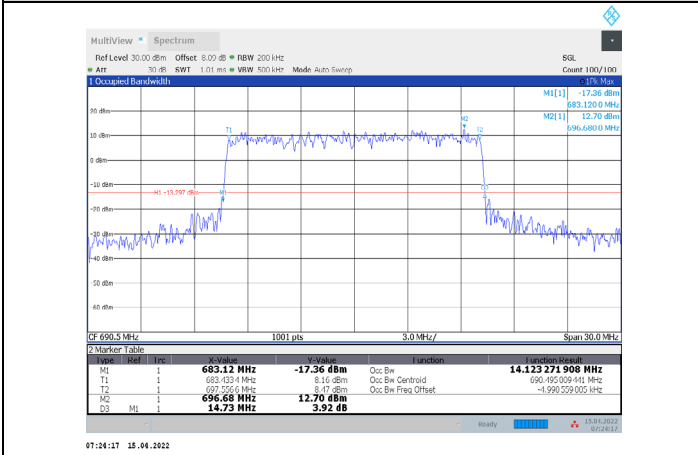

1-N71-PC3-15-15-H-3-CP-64QAM-Outer_Full-79@0-Ant1
1-14.123-14.730≤15-PASS