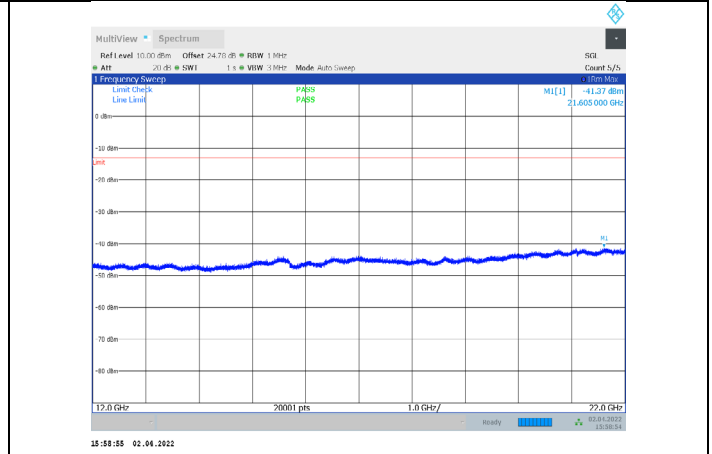

1-N66-PC3-15-15-M-2-CP-QPSK-Edge_1RB_Right-1@
78-12000-22000-Ant1--41.37--13-PASS