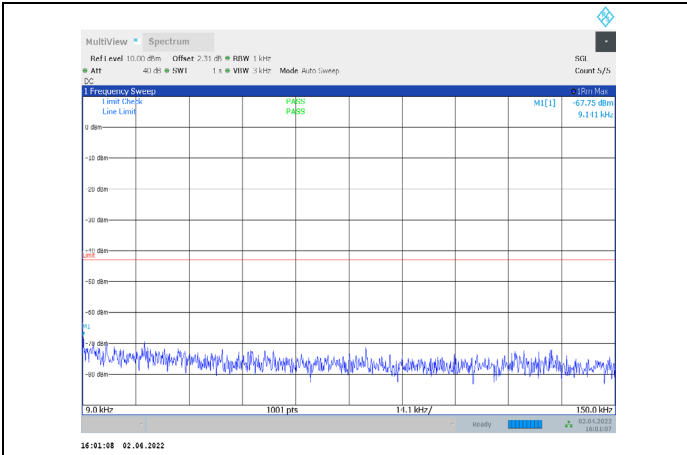

1-N66-PC3-15-15-H-1-CP-QPSK-Edge_1RB_Left-1@-0.009-0.15-Ant1--67.75--43-PASS