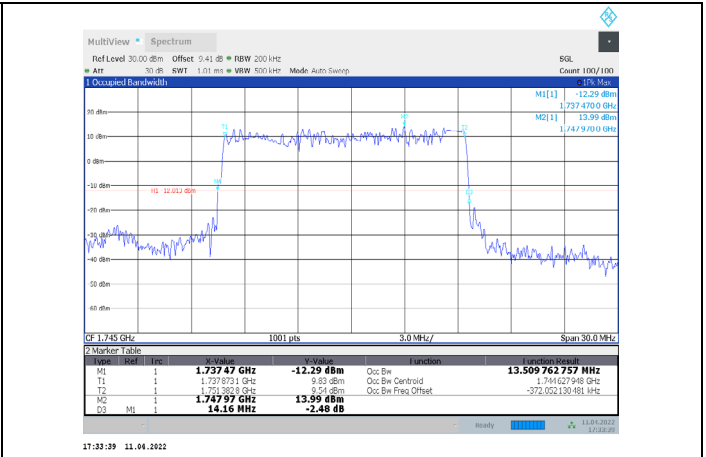

1-N66-PC3-15-15-M-5-DFT-PI/2BPSK-Outer_Full-75@0-Ant1-13.51-14.160-≤15-PASS