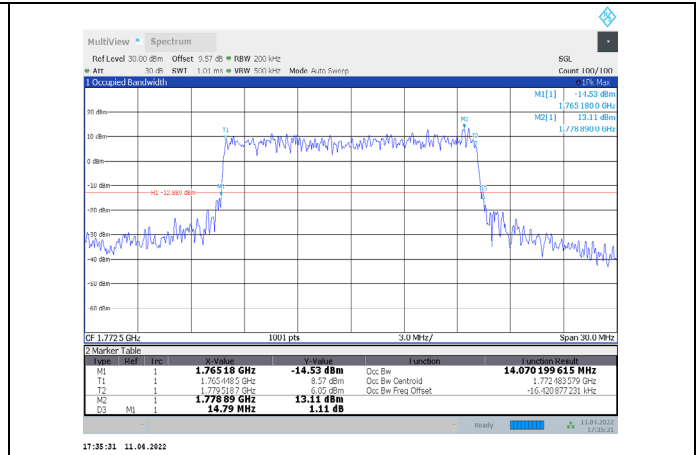

1-N66-PC3-15-15-H-2-CP-16QAM-Outer_Full-79@0-Ant1
nt1-14.07-14.790≤15-PASS