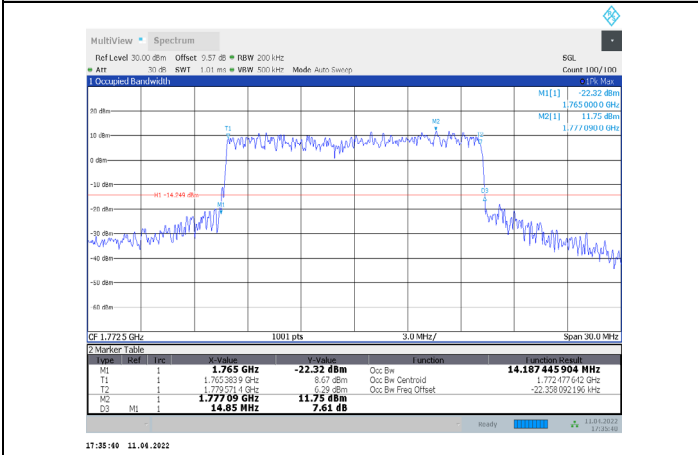

1-N66-PC3-15-15-H-3-CP-64QAM-Outer_Full-79@0-Ant
1-14.187-14.850≤15-PASS