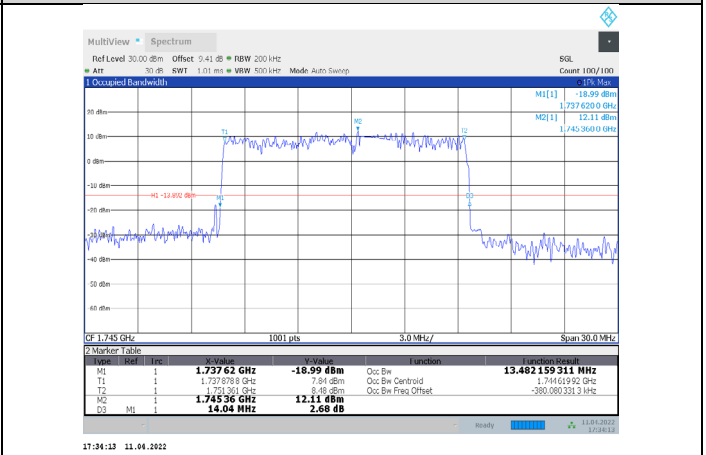

1-N66-PC3-15-15-M-9-DFT-256QAM-Outer_Full-75@0-Ant1-13.482-14.040-≤15-PASS