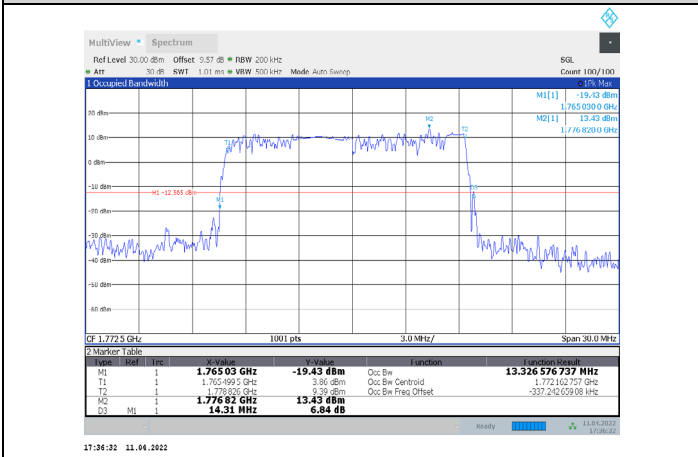

1-N66-PC3-15-15-H-9-DFT-256QAM-Outer_Full-75@0-
Ant1-13.327-14.310-≤15-PASS