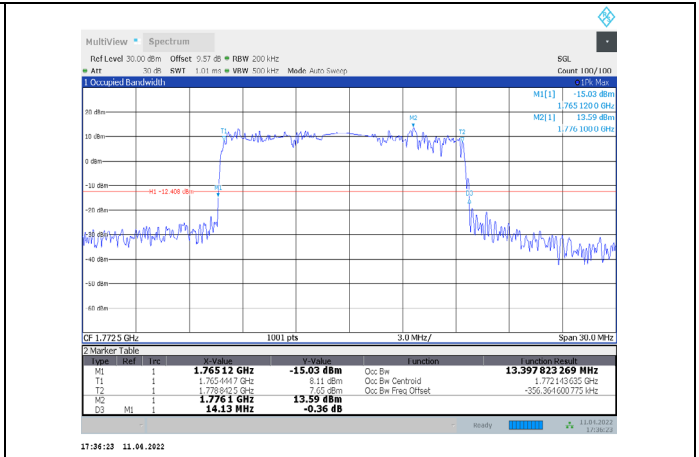

1-N66-PC3-15-15-H-8-DFT-64QAM-Outer_Full-75@0-
Ant1-13.398-14.130-≤15-PASS