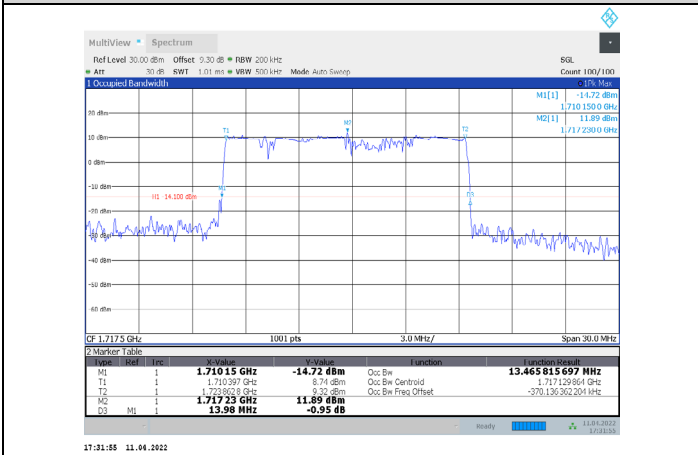

1-N66-PC3-15-15-L-9-DFT-256QAM-Outer_Full-75@0-A
Ant1-13.466-13.980-≤15-PASS