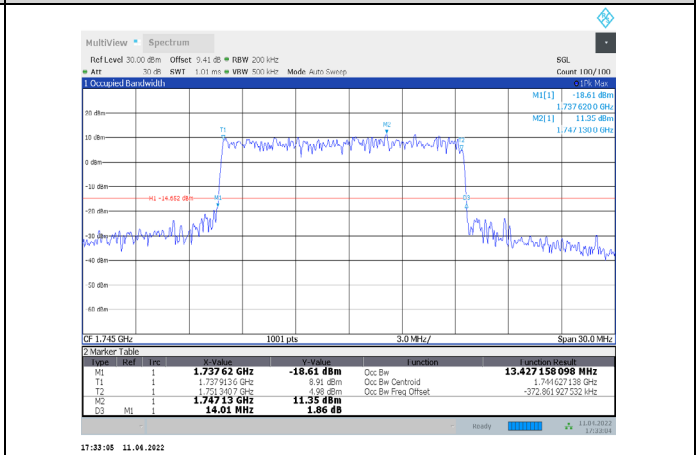

1-N66-PC3-15-15-M-1-CP-QPSK-Outer_Full-75@0-A
1-13.427-14.010-≤15-PASS