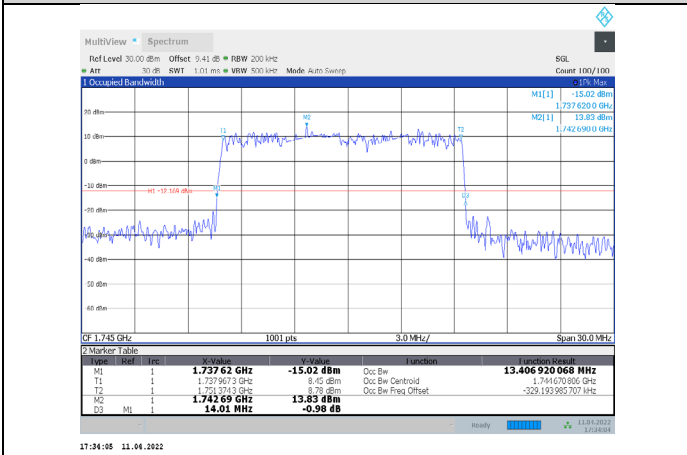

1-N66-PC3-15-15-M-8-DFT-64QAM-Outer_Full-75@0-Ant1-13.407-14.010-≤15-PASS