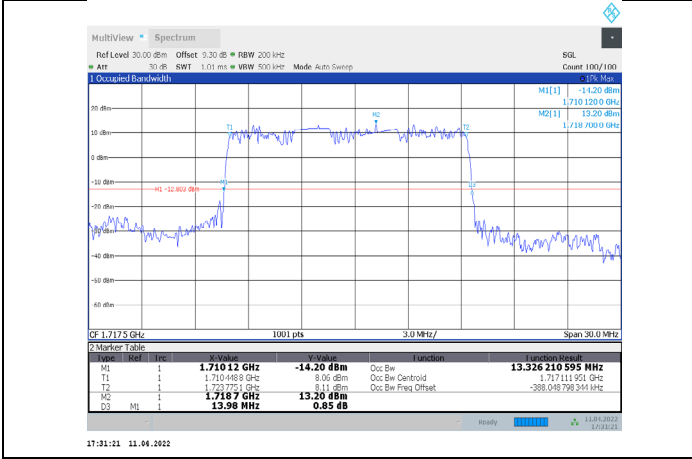

1-N66-PC3-15-15-L-5-DFT-PI/2BPSK-Outer_Full-75@0-Ant1-13.326-13.980-≤15-PASS