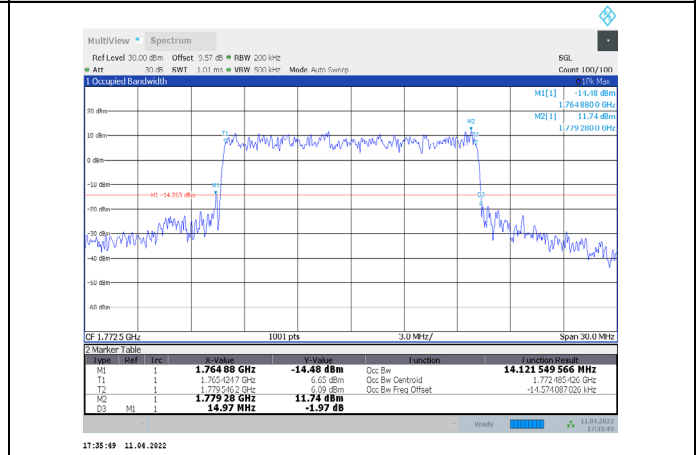

1-N66-PC3-15-15-H-4-CP-256QAM-Outer_Full-79@0-Ant1
nt1-14.122-14.970≤15-PASS