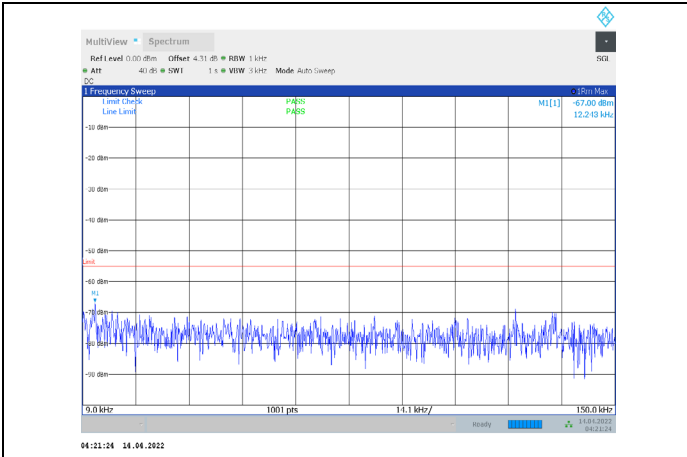

1-N41-PC3-30-100-M-3-CP-QPSK-Outer_Full-273@0-0.009-0.15-Ant1--67.00--55-PASS