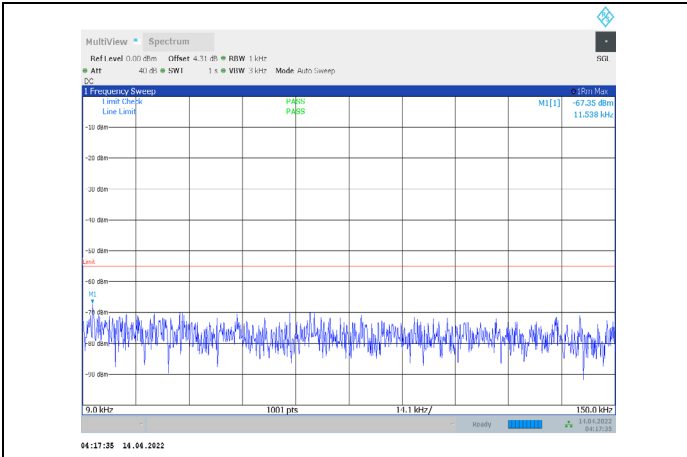

1-N41-PC3-30-100-L-3-CP-QPSK-Outer_Full-273@0-0.009-0.15-Ant1--67.35--55-PASS