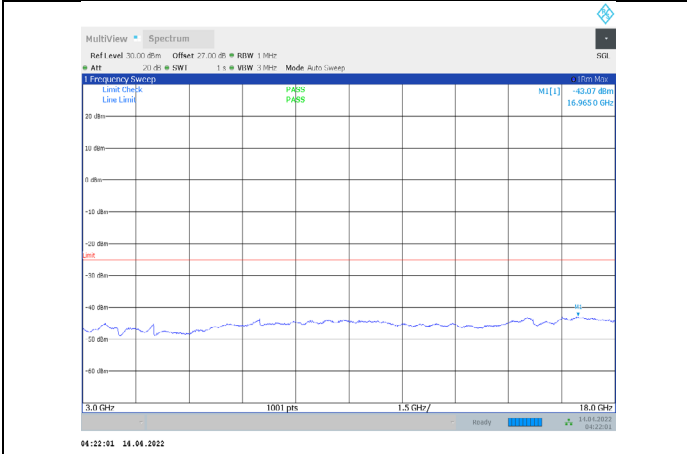

1-N41-PC3-30-100-M-3-CP-QPSK-Outer_Full-273@0-3000-18000-Ant1--43.07--25-PASS