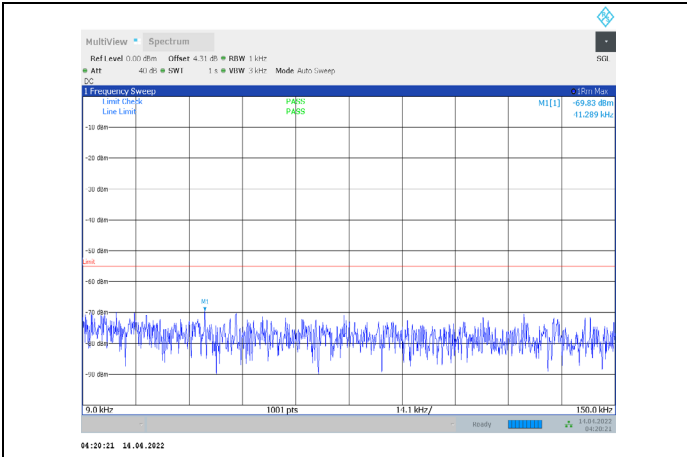

1-N41-PC3-30-100-M-2-CP-QPSK-Edge_1RB_Right-1 @272-0.009-0.15-Ant1--69.83--55-PASS