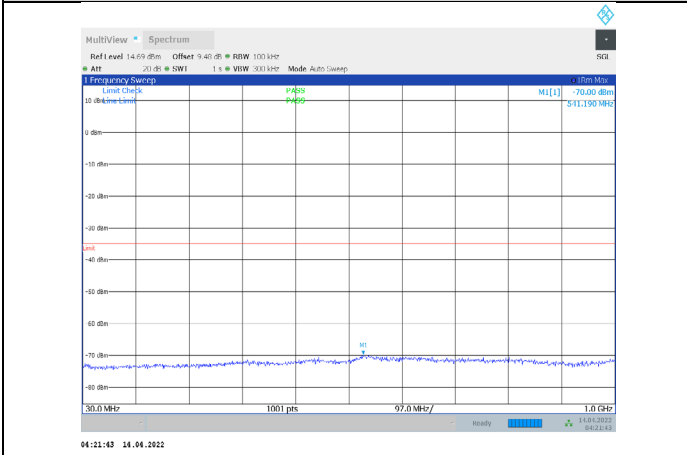

1-N41-PC3-30-100-M-3-CP-QPSK-Outer_Full-273@0-30-1000-Ant1--70.00--35-PASS