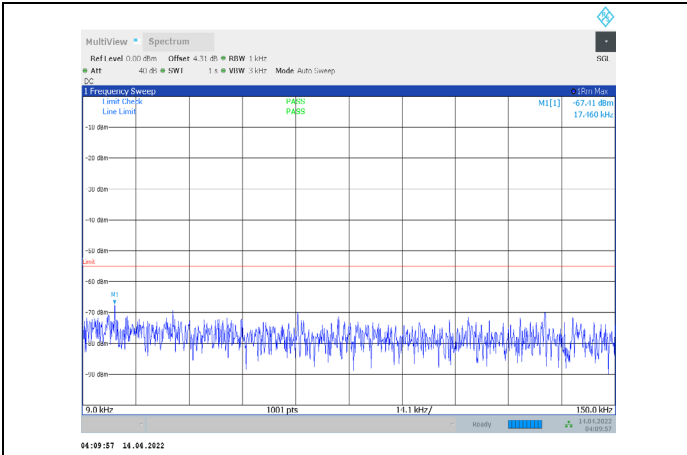

1-N41-PC3-30-60-M-3-CP-QPSK-Outer_Full-162@0-009-0.15-Ant1--67.41--55-PASS