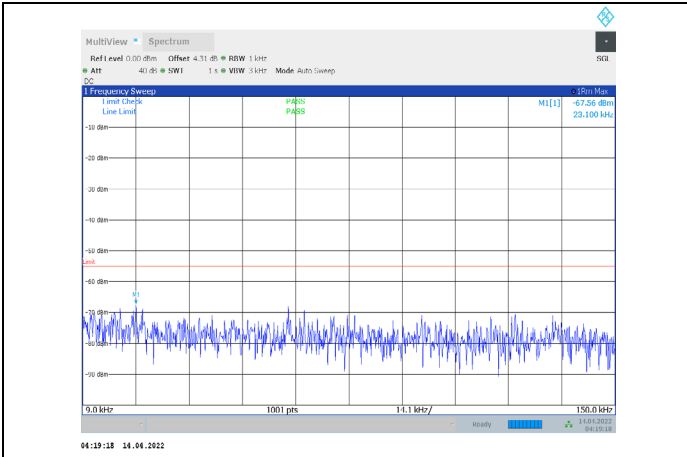

1-N41-PC3-30-100-M-1-CP-QPSK-Edge_1RB_Left-1@
0-0.009-0.15-Ant1--67.56--55-PASS