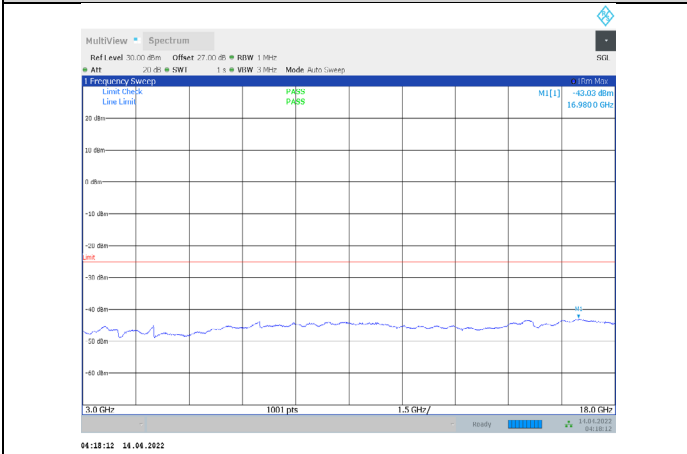

1-N41-PC3-30-100-L-3-CP-QPSK-Outer_Full-273@0-3000-18000-Ant1--43.03--25-PASS