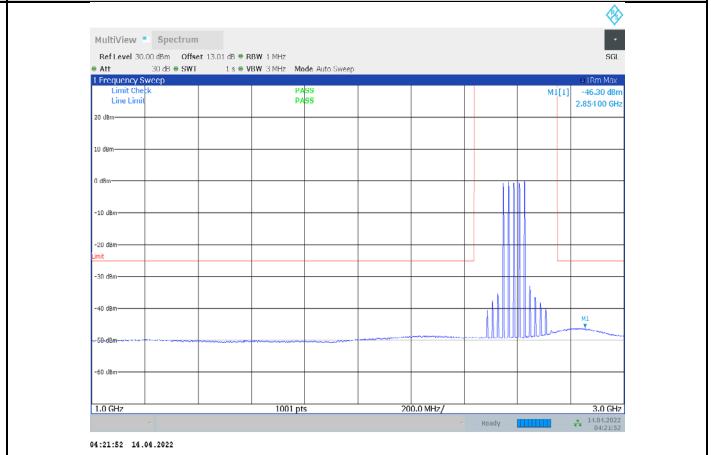

1-N41-PC3-30-100-M-3-CP-QPSK-Outer_Full-273@0-1000-3000-Ant1--46.30--25-PASS