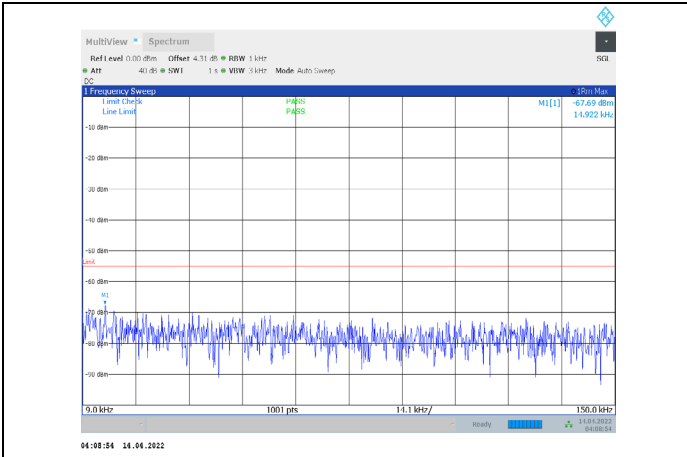

1-N41-PC3-30-60-M-2-CP-QPSK-Edge_1RB_Right-1@
161-0.009-0.15-Ant1--67.69--55-PASS