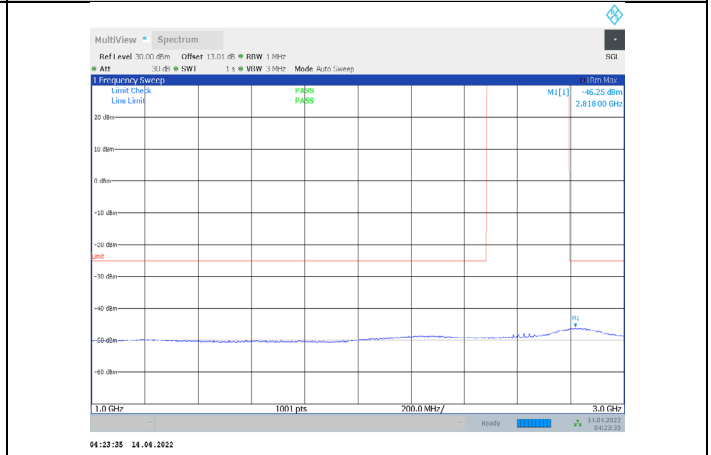

1-N41-PC3-30-100-H-1-CP-QPSK-Edge\_1RB\_Left-1@  
0-0.009-0.15-Ant1--68.70--55-PASS

1-N41-PC3-30-100-H-1-CP-QPSK-Edge\_1RB\_Left-1@  
-0.15-30-Ant1--65.76--45-PASS

1-N41-PC3-30-100-H-1-CP-QPSK-Edge\_1RB\_Left-1@  
0-30-1000-Ant1--69.82--35-PASS