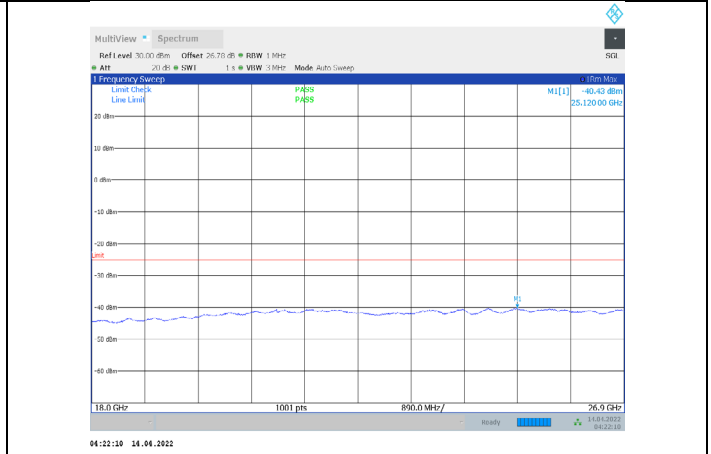

1-N41-PC3-30-100-M-3-CP-QPSK-Outer_Full-273@0-18000-26900-Ant1--40.43--25-PASS