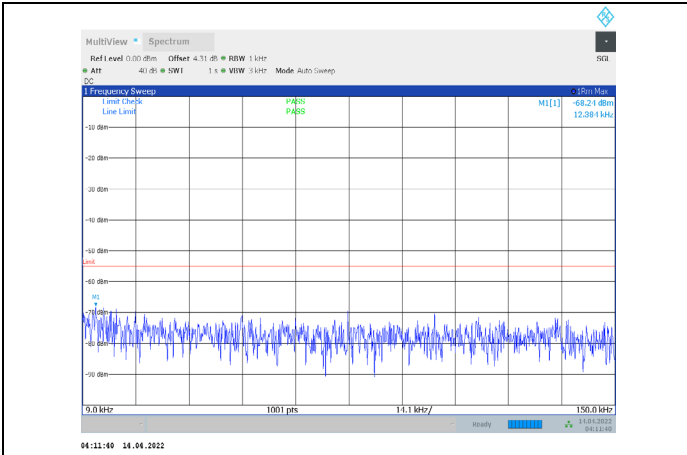

1-N41-PC3-30-60-H-1-CP-QPSK-Edge_1RB_Left-1@
-0.009-0.15-Ant1--68.24--55-PASS