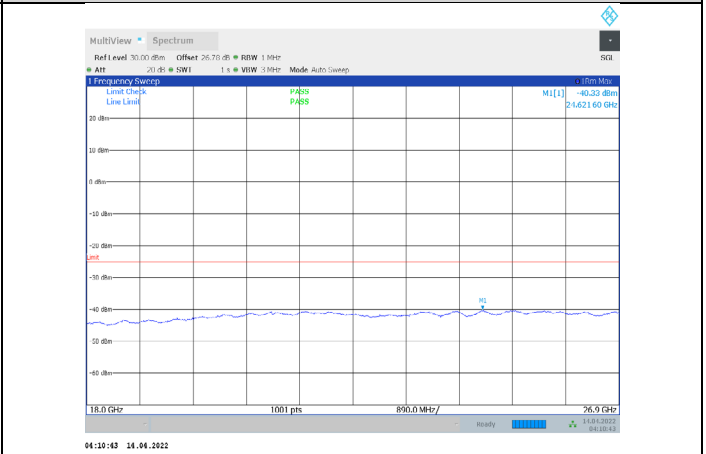

1-N41-PC3-30-60-M-3-CP-QPSK-Outer_Full-162@0-18000-26900-Ant1--40.33--25-PASS