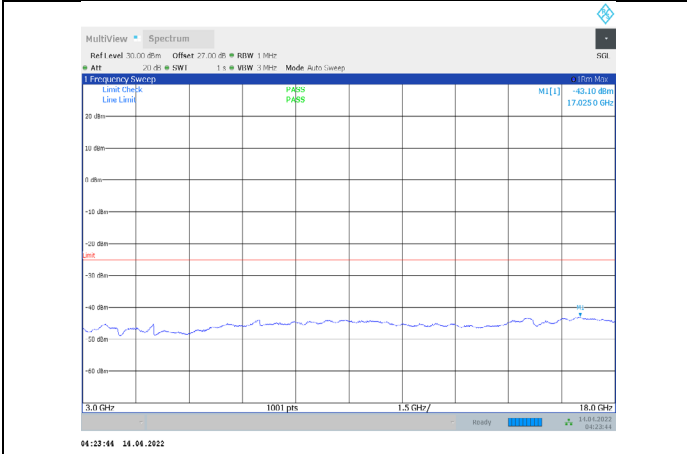

1-N41-PC3-30-100-H-1-CP-QPSK-Edge_1RB_Left-1@
0-3000-18000-Ant1--43.10--25-PASS