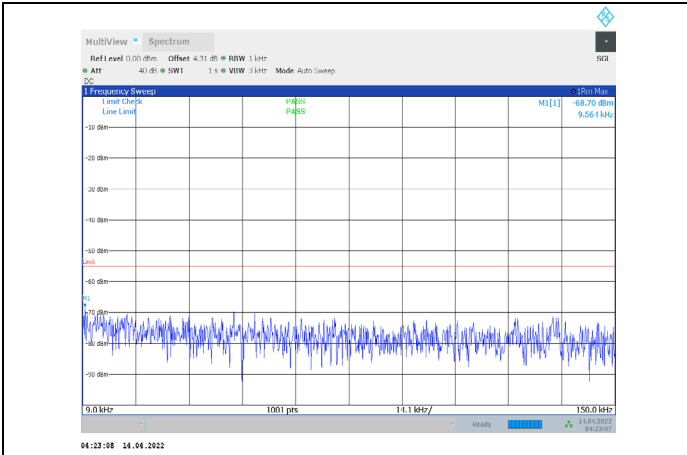

1-N41-PC3-30-100-H-1-CP-QPSK-Edge_1RB_Left-1@
0-0.009-0.15-Ant1--68.70--55-PASS