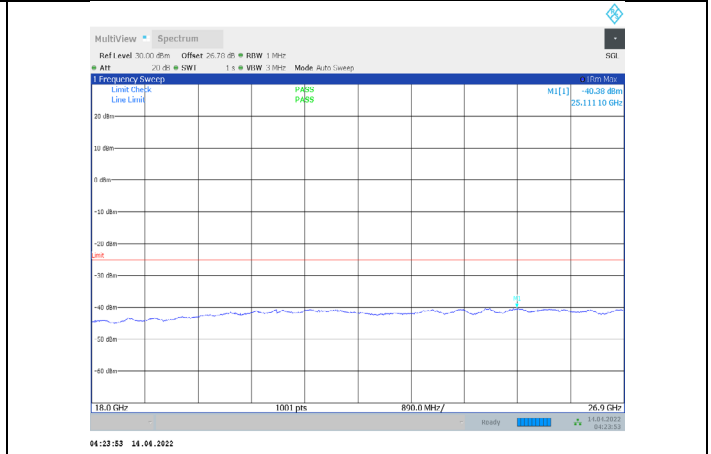

1-N41-PC3-30-100-H-1-CP-QPSK-Edge_1RB_Left-1@
-18000-26900-Ant1--40.38--25-PASS