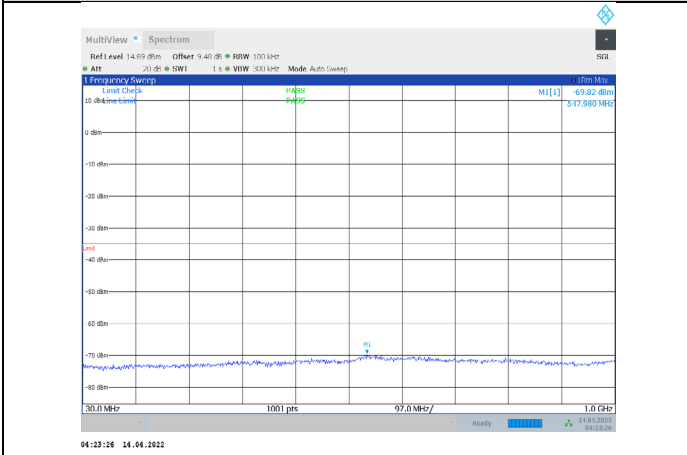

1-N41-PC3-30-100-H-1-CP-QPSK-Edge\_1RB\_Left-1@  
0-0.009-0.15-Ant1--68.70--55-PASS

1-N41-PC3-30-100-H-1-CP-QPSK-Edge\_1RB\_Left-1@  
-0.15-30-Ant1--65.76--45-PASS

1-N41-PC3-30-100-H-1-CP-QPSK-Edge\_1RB\_Left-1@  
0-30-1000-Ant1--69.82--35-PASS