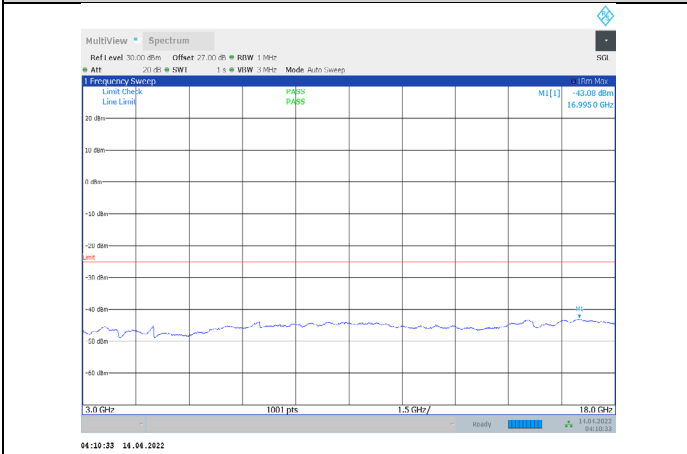

1-N41-PC3-30-60-M-3-CP-QPSK-Outer_Full-162@0-3000-18000-Ant1--43.08--25-PASS