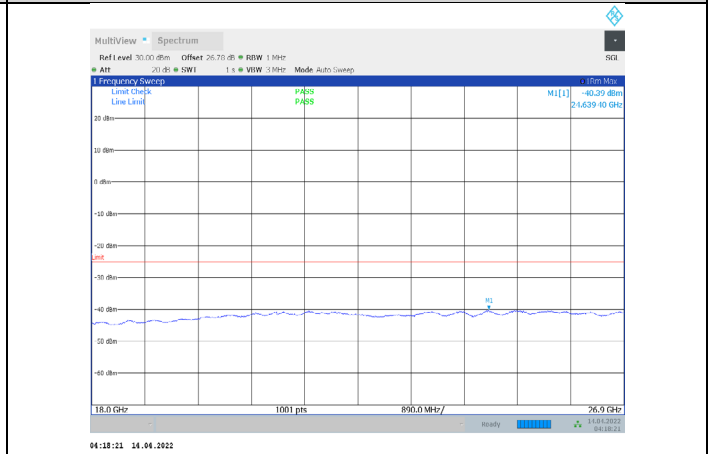

1-N41-PC3-30-100-L-3-CP-QPSK-Outer_Full-273@0-18000-26900-Ant1--40.39--25-PASS