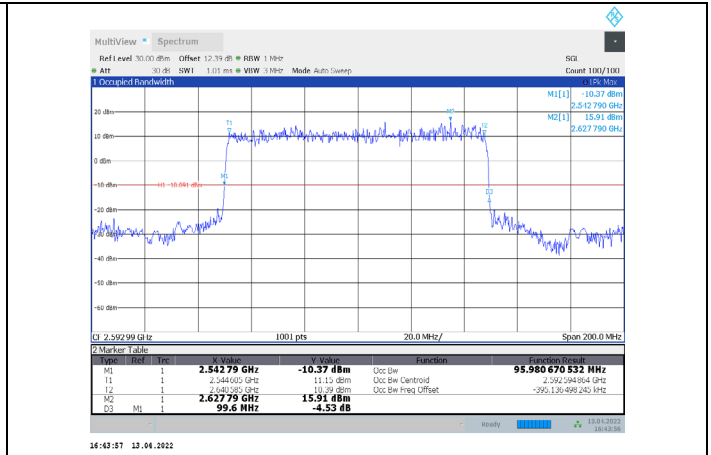

1-N41-PC3-30-100-M-5-DFT-PI/2BPSK-Outer_Full-270@0-Ant1-95.981-99.600-≤100-PASS