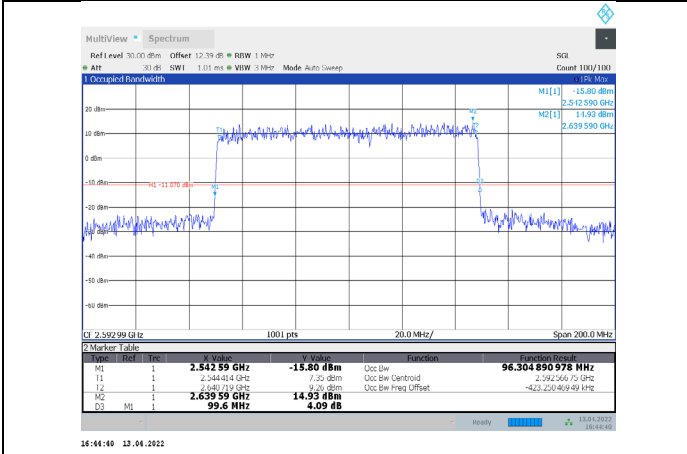

1-N41-PC3-30-100-M-8-DFT-64QAM-Outer_Full-270@0-Ant1-96.305-99.600-≤100-PASS