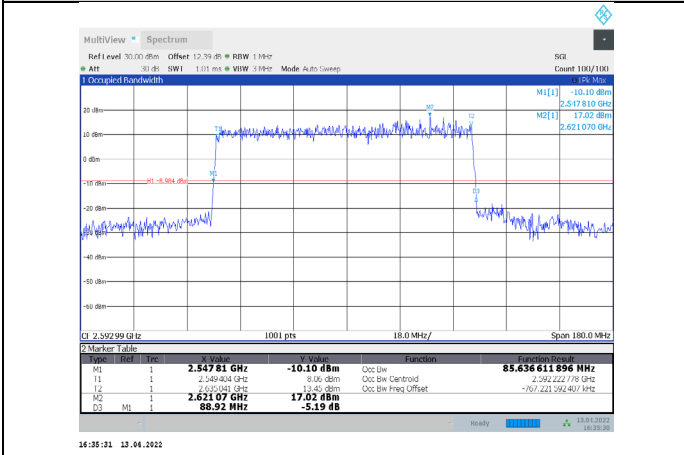

1-N41-PC3-30-90-M-6-DFT-QPSK-Outer_Full-240@0-Ant1-85.637-88.920-≤90-PASS