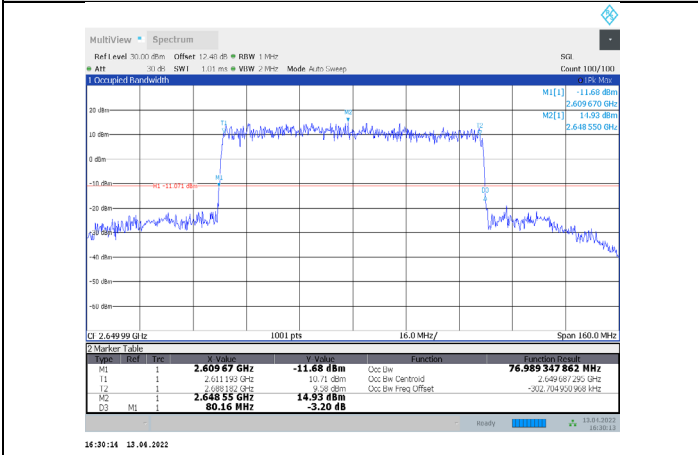

1-N41-PC3-30-80-H-9-DFT-256QAM-Outer_Full-216@0-Ant1-76.989-80.160-≤80-PASS