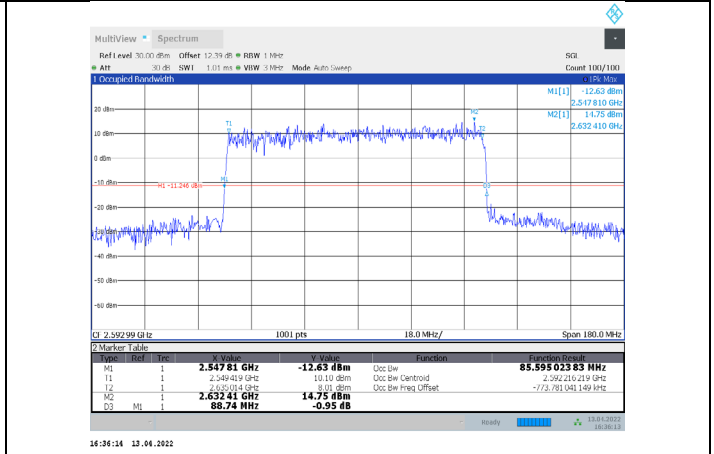

1-N41-PC3-30-90-M-9-DFT-256QAM-Outer_Full-240@0-Ant1-85.595-88.740-≤90-PASS