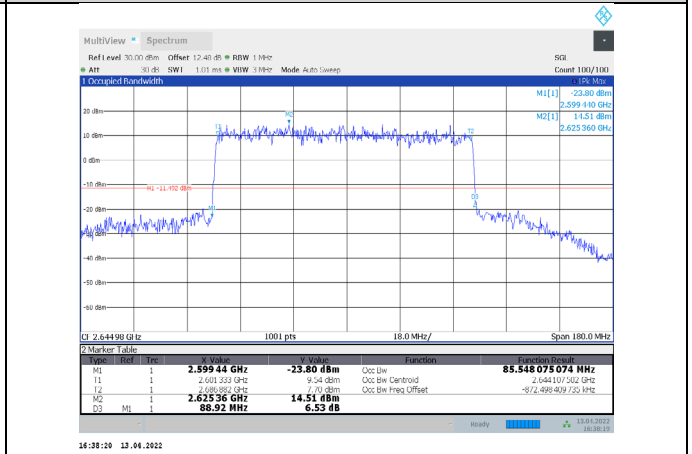

1-N41-PC3-30-90-H-6-DFT-QPSK-Outer_Full-240@0-Ant1-85.548-88.920-<=90-PASS