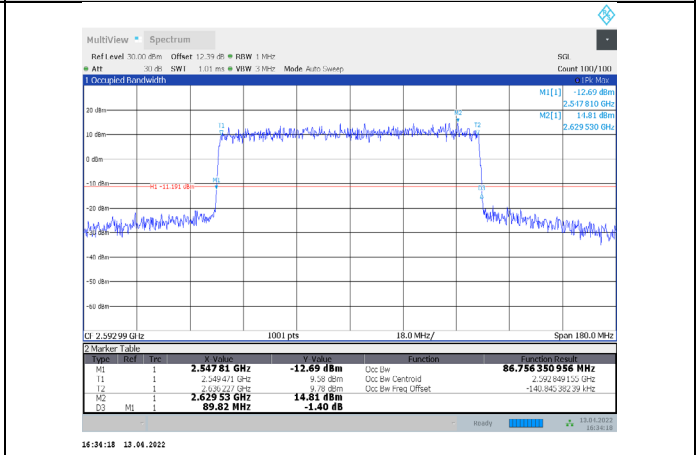

1-N41-PC3-30-90-M-1-CP-QPSK-Outer_Full-245@0-Ant1-86.756-89.820-<=90-PASS