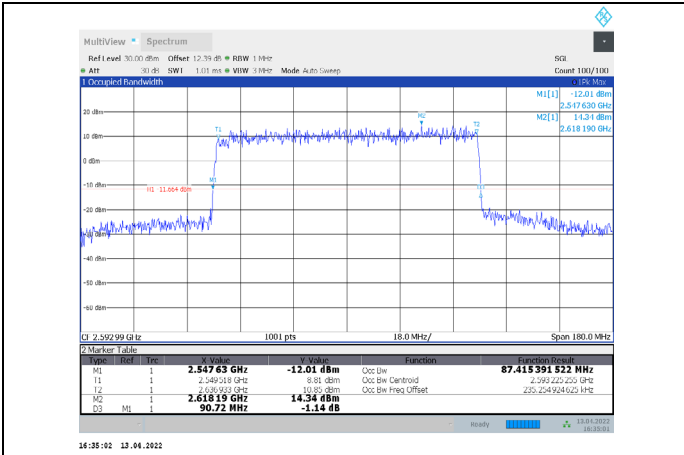

1-N41-PC3-30-90-M-4-CP-256QAM-Outer_Full-245@0-Ant1-87.415-90.720-≤90-PASS