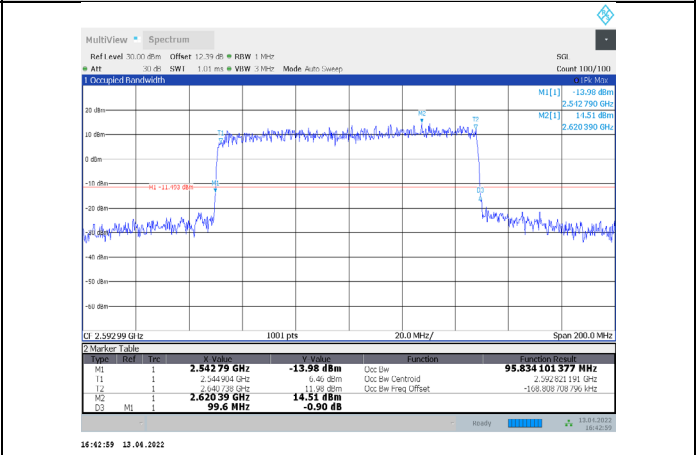

1-N41-PC3-30-100-M-1-CP-QPSK-Outer_Full-273@0-Ant1-95.834-99.600-≤100-PASS