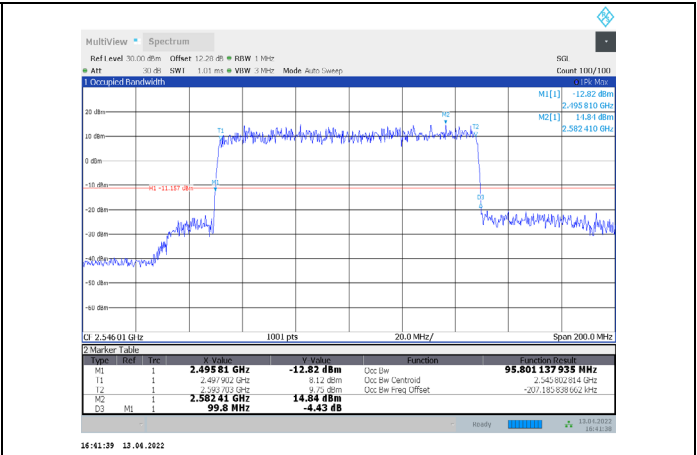

1-N41-PC3-30-100-L-8-DFT-64QAM-Outer_Full-270@0-Ant1-95.801-99.800-≤100-PASS