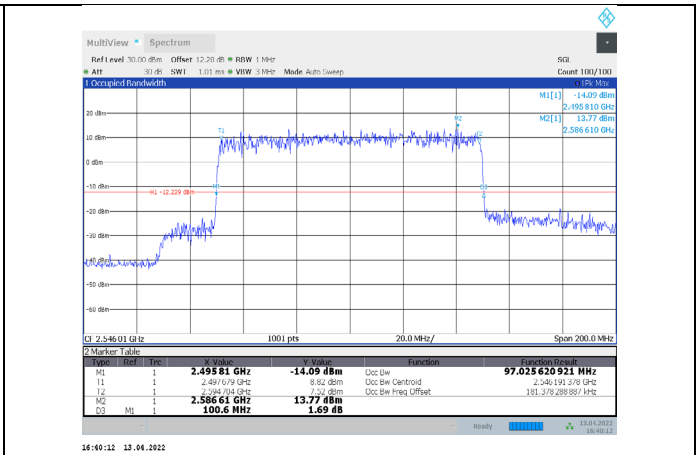

1-N41-PC3-30-100-L-2-CP-16QAM-Outer_Full-273@0-A
Ant1-97.026-100.600-≤100-PASS