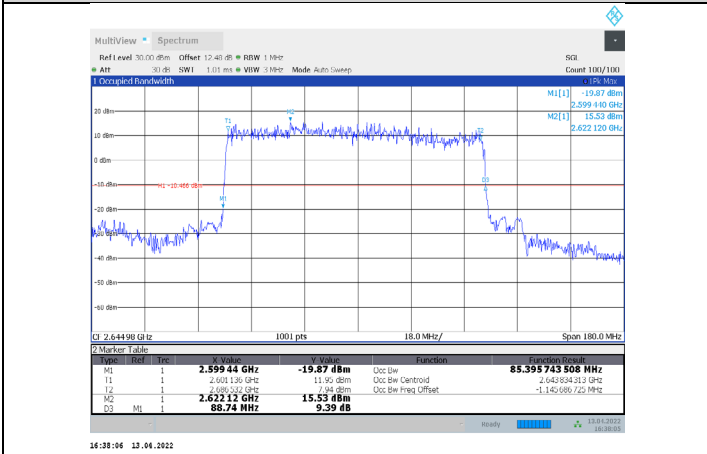

1-N41-PC3-30-90-H-5-DFT-PI/2BPSK-Outer_Full-240@0-Ant1-85.396-88.740-<=90-PASS