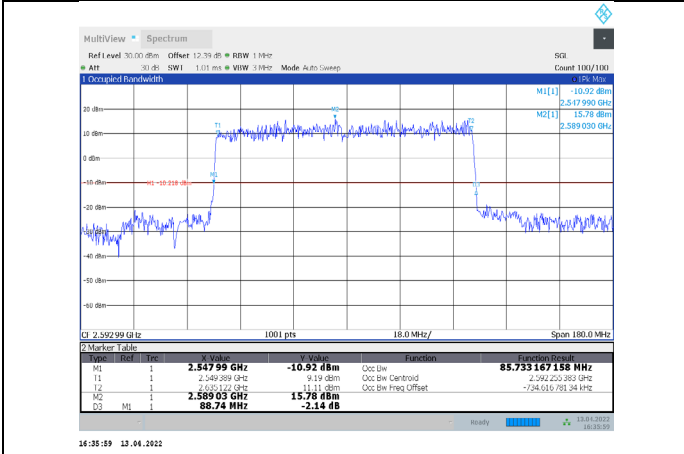

1-N41-PC3-30-90-M-8-DFT-64QAM-Outer_Full-240@0-Ant1-85.733-88.740-≤90-PASS