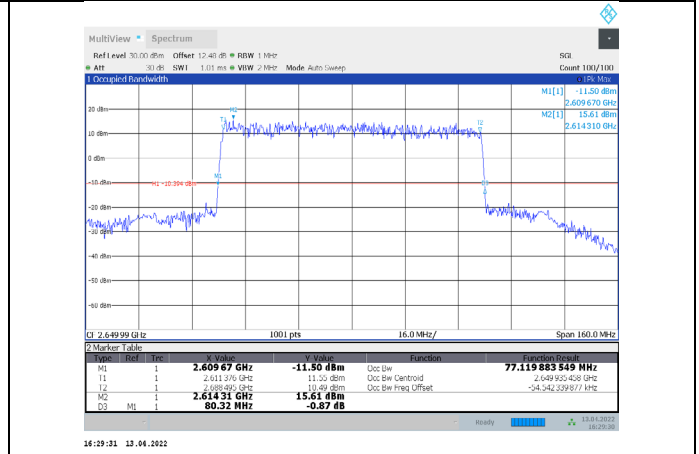

1-N41-PC3-30-80-H-6-DFT-QPSK-Outer_Full-216@0-Ant1-77.12-80.320-≤80-PASS