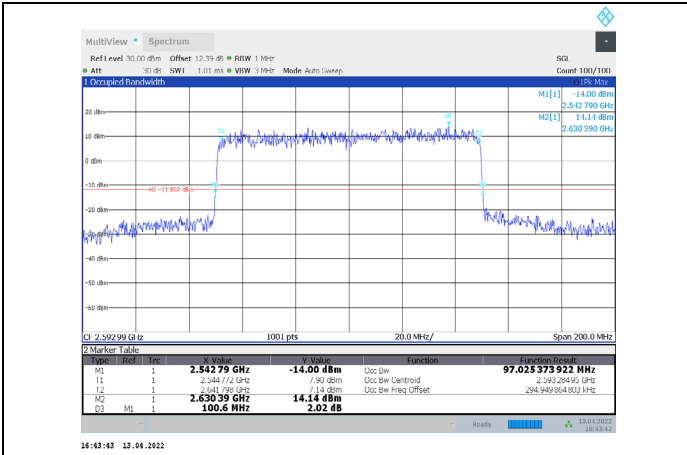

1-N41-PC3-30-100-M-4-CP-256QAM-Outer_Full-273@0-Ant1-97.025-100.600-≤100-PASS