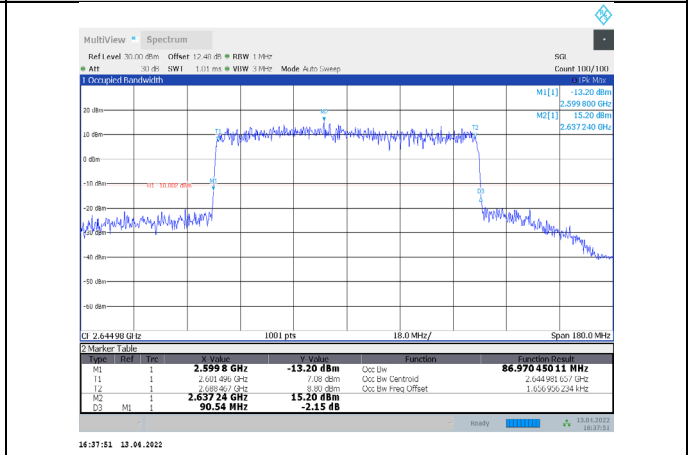

1-N41-PC3-30-90-H-4-CP-256QAM-Outer_Full-245@0-Ant1-86.97-90.540-<=90-PASS