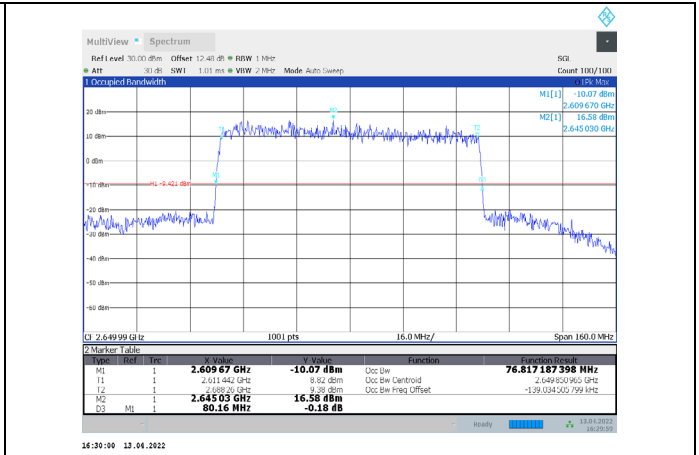

1-N41-PC3-30-80-H-8-DFT-64QAM-Outer_Full-216@0-Ant1-76.817-80.160-≤80-PASS