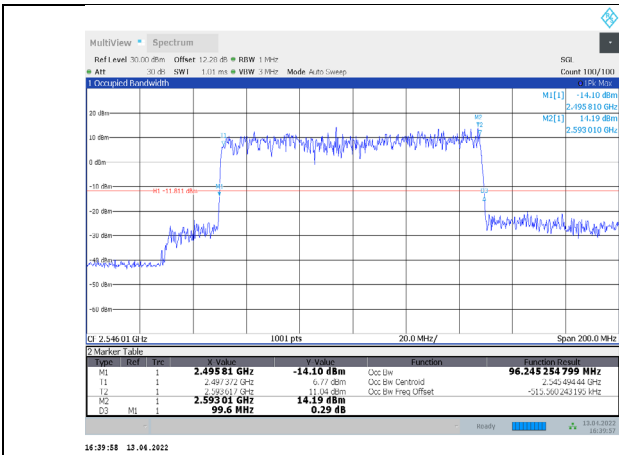

4.2.8 CHANNEL BANDWIDTH=100MHZ

1-N41-PC3-30-100-L-1-CP-QPSK-Outer_Full-273@0-A
nt1-96.245-99.600-≤100-PASS