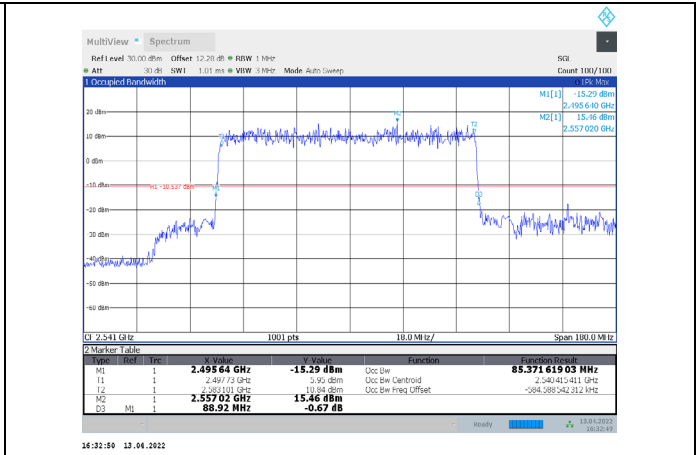

1-N41-PC3-30-90-L-8-DFT-64QAM-Outer_Full-240@0-Ant1-85.372-88.920-<=90-PASS