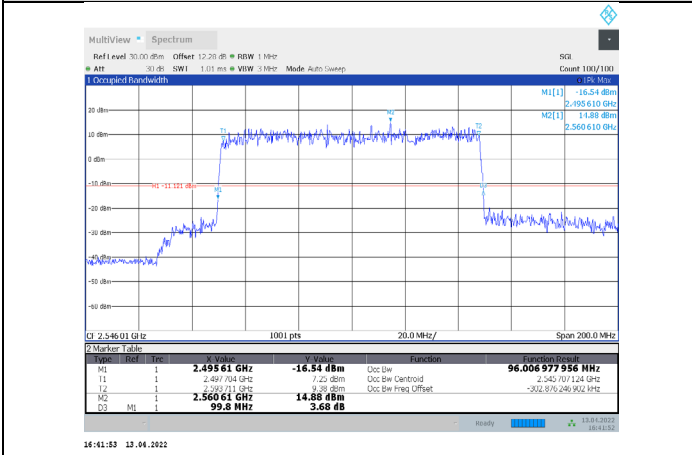

1-N41-PC3-30-100-L-9-DFT-256QAM-Outer_Full-270@0-Ant1-96.007-99.800-≤100-PASS