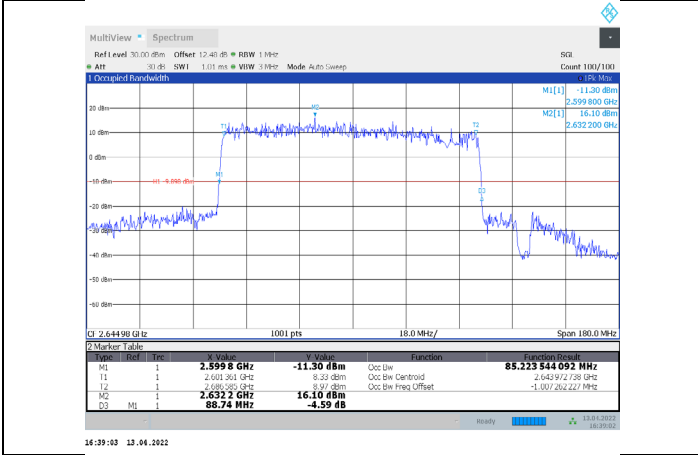

1-N41-PC3-30-90-H-9-DFT-256QAM-Outer_Full-240@0-Ant1-85.224-88.740-<=90-PASS