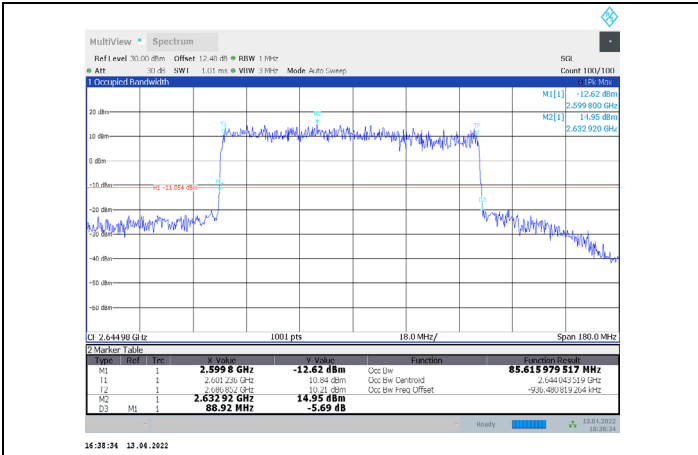

1-N41-PC3-30-90-H-7-DFT-16QAM-Outer_Full-240@0-Ant1-85.616-88.920-<=90-PASS