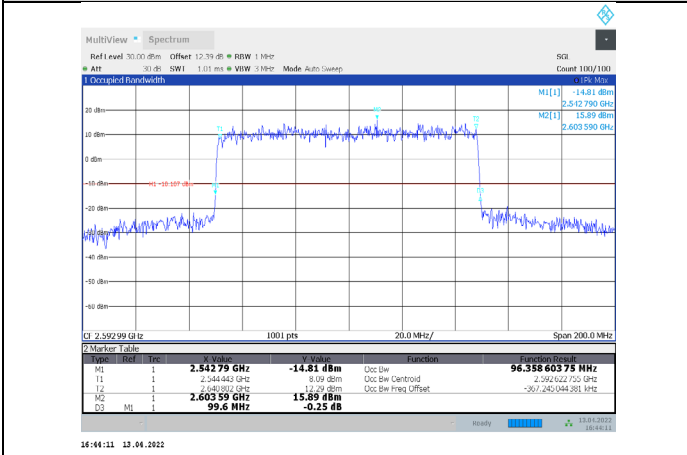

1-N41-PC3-30-100-M-6-DFT-QPSK-Outer_Full-270@0-Ant1-96.359-99.600-≤100-PASS