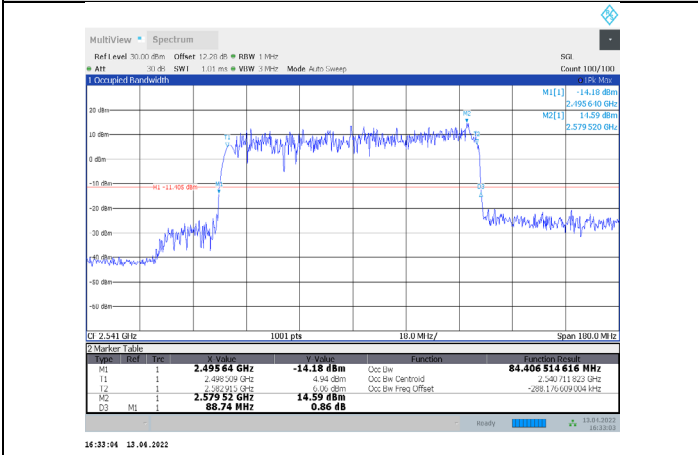

1-N41-PC3-30-90-L-9-DFT-256QAM-Outer_Full-240@0-Ant1-84.407-88.740-<=90-PASS