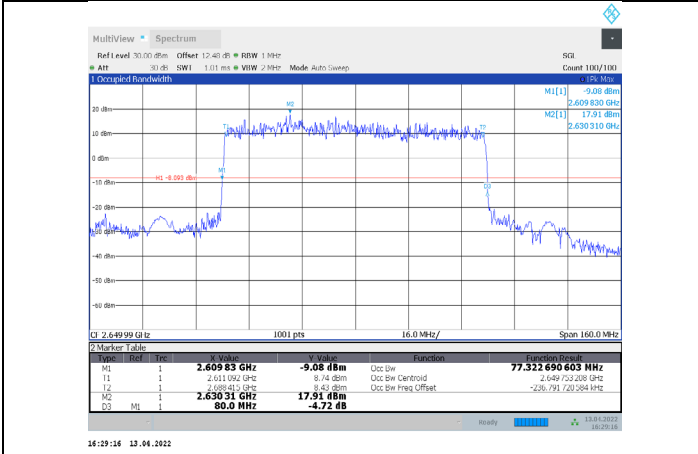

1-N41-PC3-30-80-H-5-DFT-PI/2BPSK-Outer_Full-216@0-Ant1-77.323-80.000-≤80-PASS