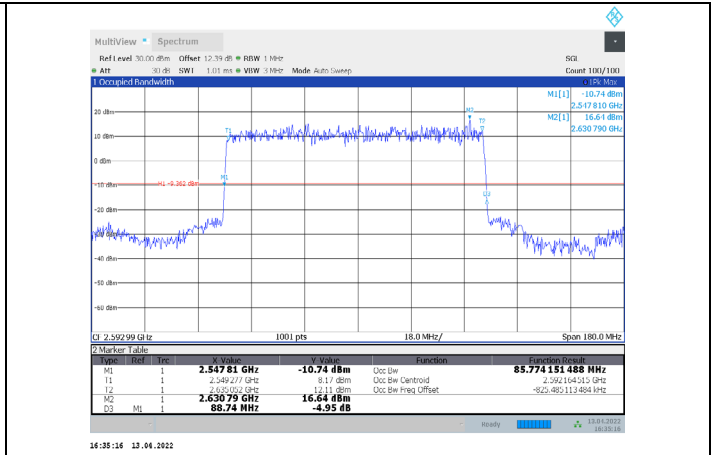

1-N41-PC3-30-90-M-5-DFT-PI/2BPSK-Outer_Full-240@0-Ant1-85.774-88.740-≤90-PASS