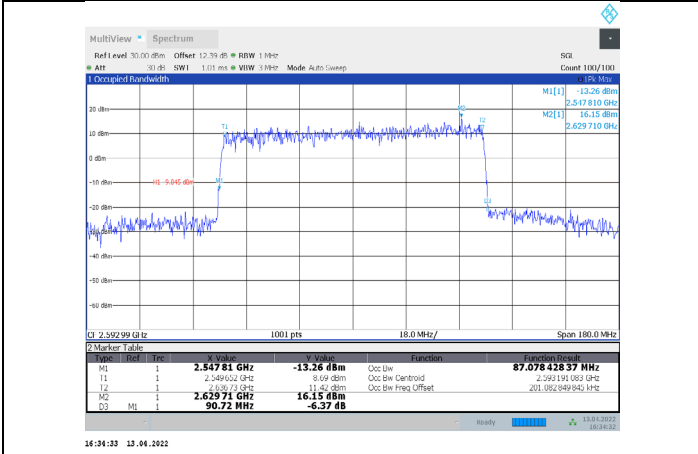

1-N41-PC3-30-90-M-2-CP-16QAM-Outer_Full-245@0-Ant1-87.078-90.720-<=90-PASS