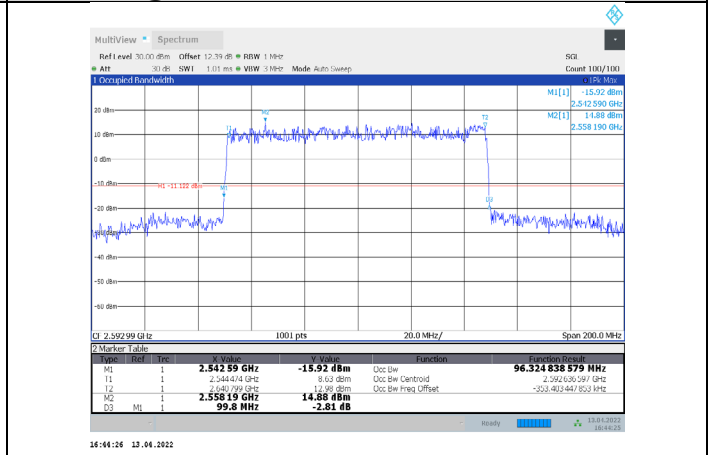

1-N41-PC3-30-100-M-7-DFT-16QAM-Outer_Full-270@0-Ant1-96.325-99.800-≤100-PASS