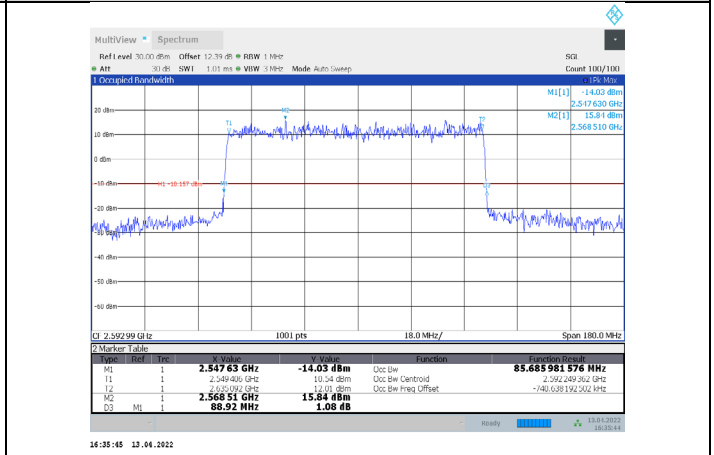

1-N41-PC3-30-90-M-7-DFT-16QAM-Outer_Full-240@0-Ant1-85.686-88.920-≤90-PASS