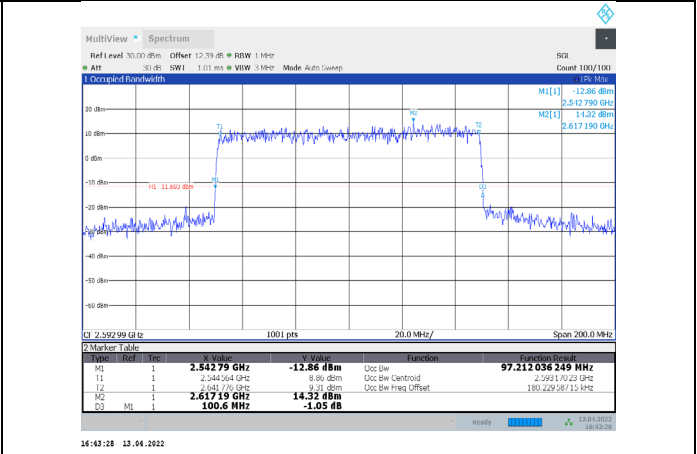

1-N41-PC3-30-100-M-3-CP-64QAM-Outer_Full-273@0-Ant1-97.212-100.600-≤100-PASS