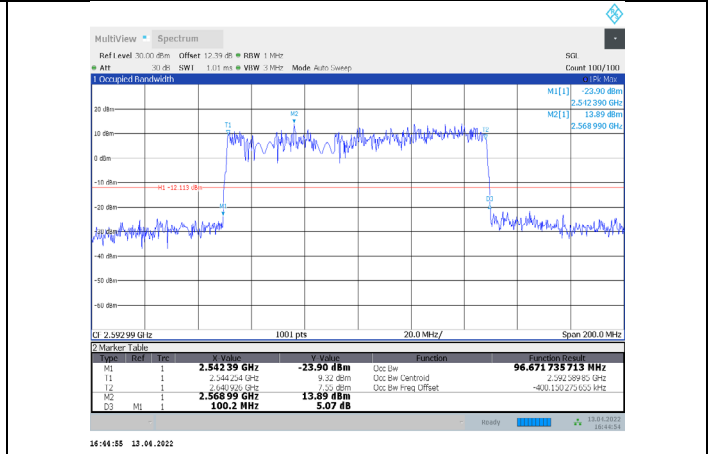

1-N41-PC3-30-100-M-9-DFT-256QAM-Outer_Full-270@0-Ant1-96.672-100.200-≤100-PASS