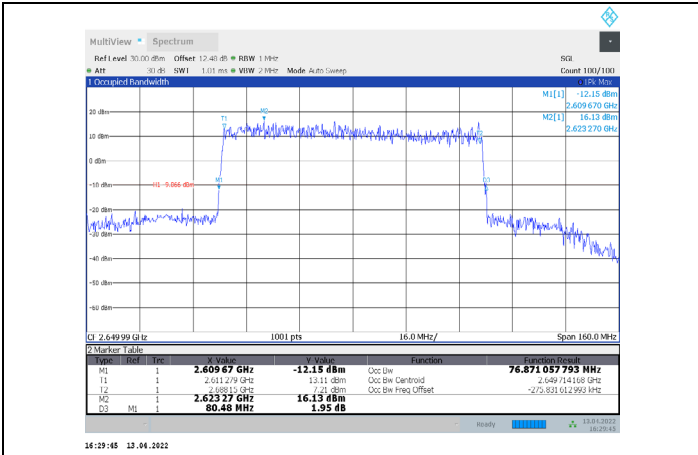

1-N41-PC3-30-80-H-7-DFT-16QAM-Outer_Full-216@0-Ant1-76.871-80.480-≤80-PASS