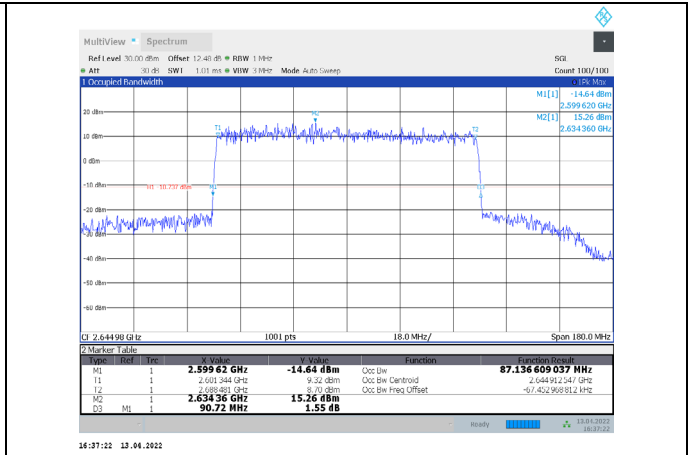

1-N41-PC3-30-90-H-2-CP-16QAM-Outer_Full-245@0-Ant1-87.137-90.720-<=90-PASS