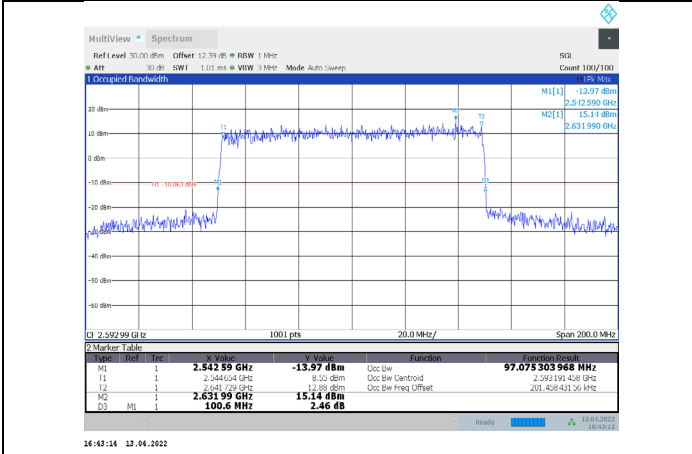

1-N41-PC3-30-100-M-2-CP-16QAM-Outer_Full-273@0-Ant1-97.075-100.600-≤100-PASS