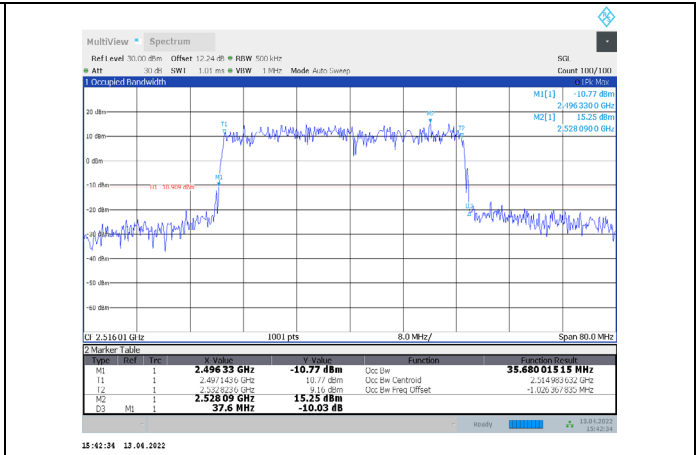

1-N41-PC3-30-40-L-8-DFT-64QAM-Outer_Full-100@0-Ant1-35.772-37.600-≤40-PASS