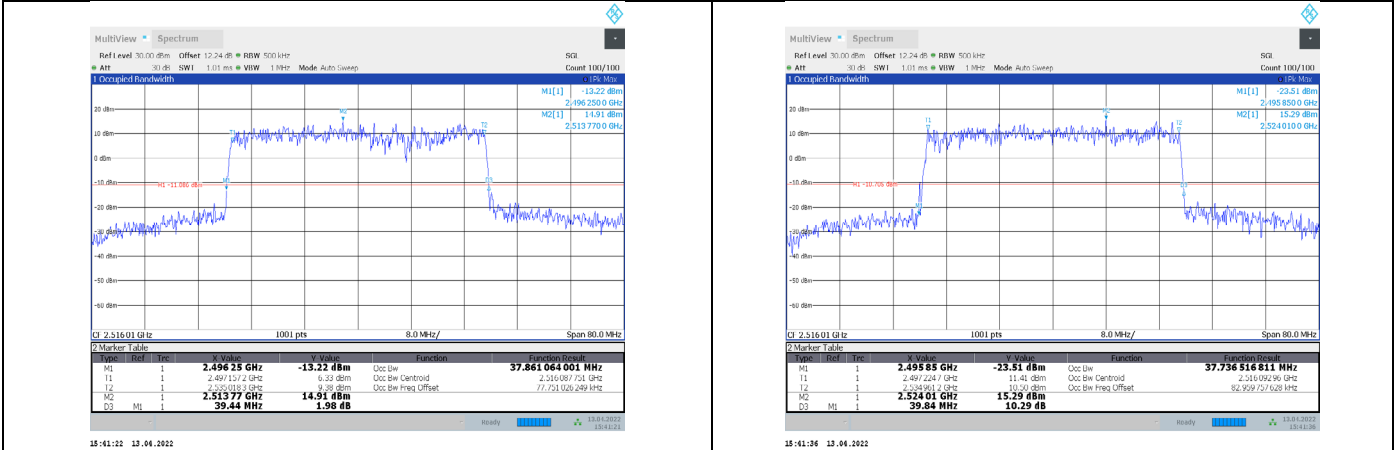

1-N41-PC3-30-40-L-3-CP-64QAM-Outer_Full-106@0-Ant
t1-37.879-39.440≤40-PASS

1-N41-PC3-30-40-L-4-CP-256QAM-Outer_Full-106@0-
-Ant1-37.74-39.840≤40-PASS