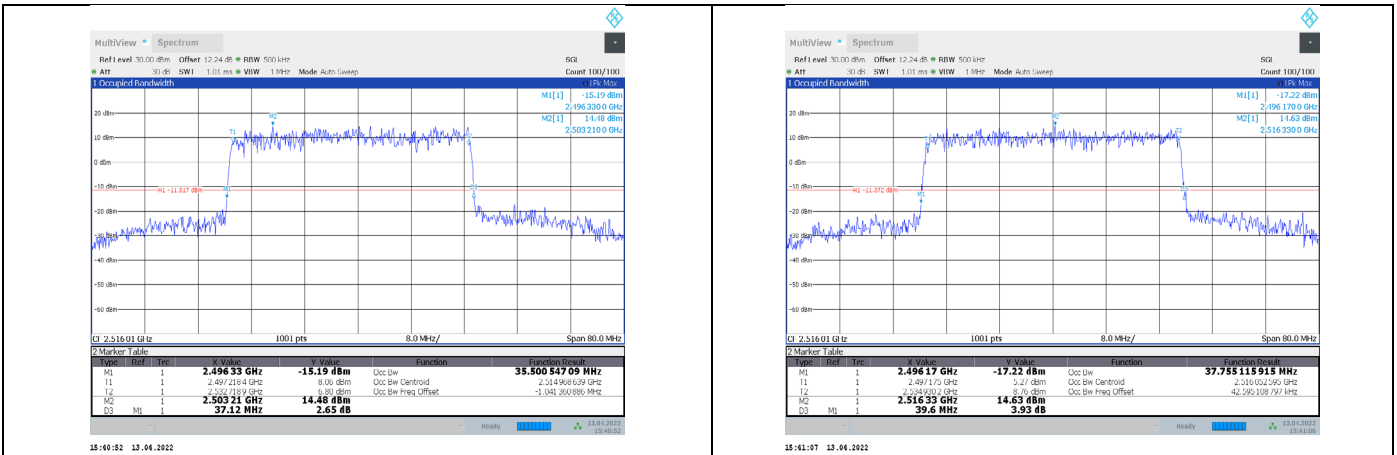

4.2.3 CHANNEL BANDWIDTH=40MHZ

1-N41-PC3-30-40-L-1-CP-QPSK-Outer_Full-106@0-Ant1
-35.475-37.120≤40-PASS

1-N41-PC3-30-40-L-2-CP-16QAM-Outer_Full-106@0-
Ant1-37.737-39.600≤40-PASS