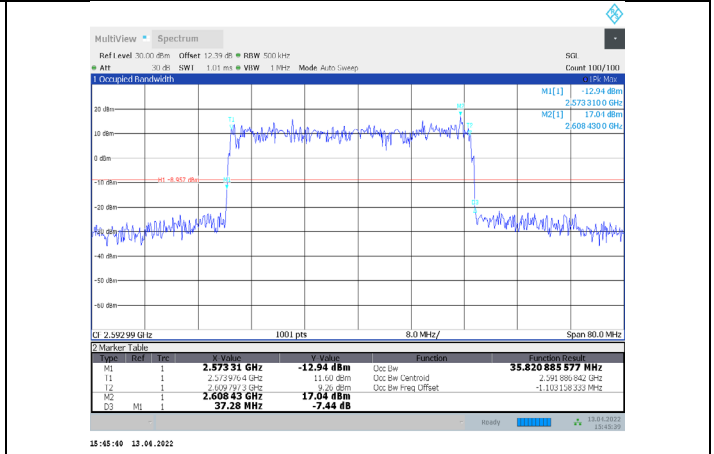

1-N41-PC3-30-40-M-9-DFT-256QAM-Outer_Full-100@0-Ant1-35.822-37.280-≤40-PASS