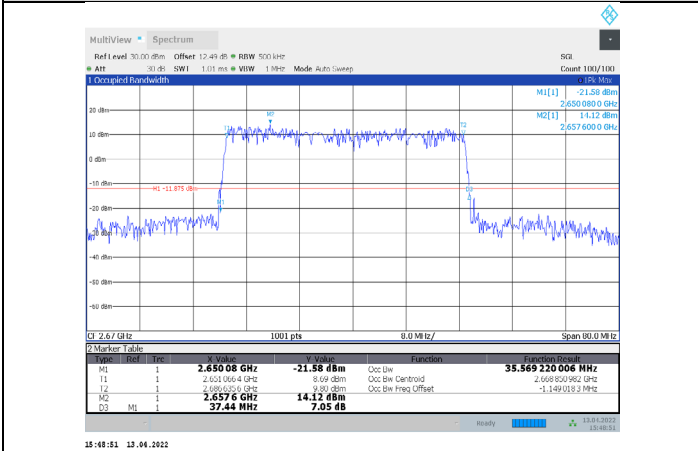

1-N41-PC3-30-40-H-9-DFT-256QAM-Outer_Full-100@0-Ant1-35.443-37.440-≤40-PASS