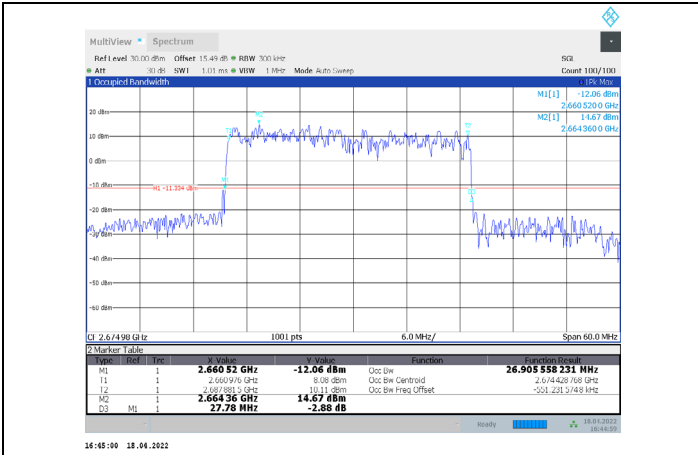

1-N41-PC3-30-30-H-7-DFT-16QAM-Outer_Full-75@0-A
nt1-26.905-27.780-≤30-PASS