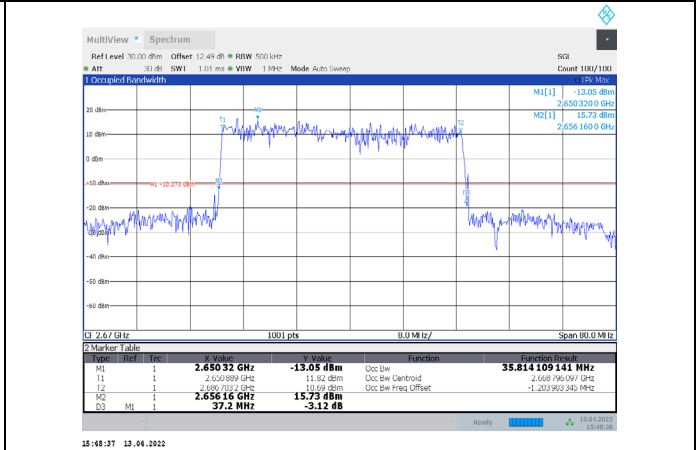

1-N41-PC3-30-40-H-8-DFT-64QAM-Outer_Full-100@0-Ant1-35.767-37.200-≤40-PASS