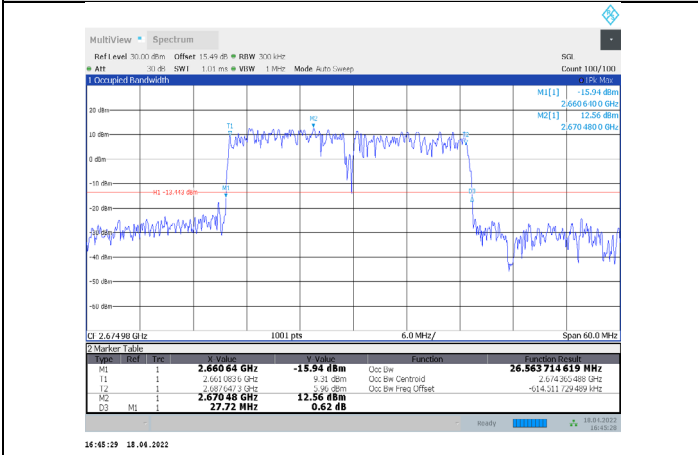

1-N41-PC3-30-30-H-9-DFT-256QAM-Outer_Full-75@0-A
nt1-26.563-27.720-≤30-PASS