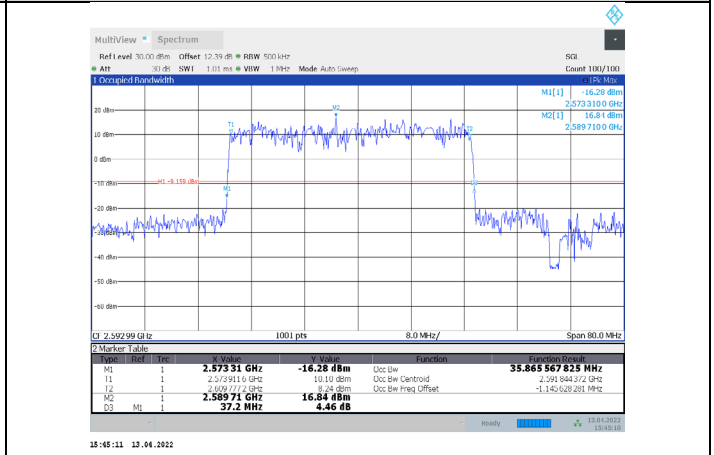

1-N41-PC3-30-40-M-7-DFT-16QAM-Outer_Full-100@0-Ant1-35.533-37.200-≤40-PASS