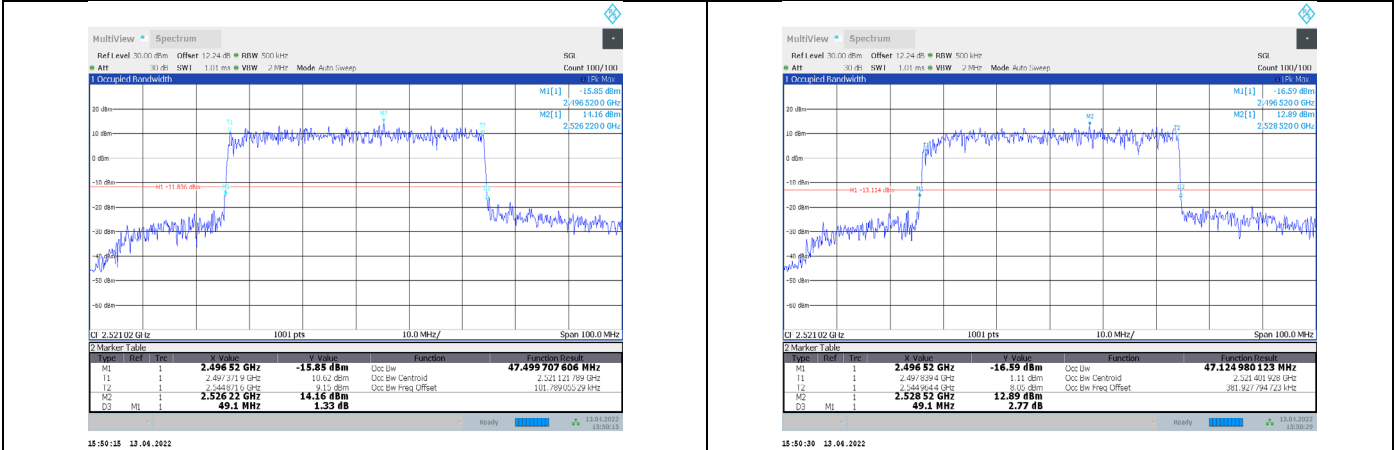

1-N41-PC3-30-50-L-3-CP-64QAM-Outer_Full-133@0-Ant
1-47.5-49.100-≤50-PASS

1-N41-PC3-30-50-L-4-CP-256QAM-Outer_Full-133@0-Ant1-47.125-49.100-≤50-PASS