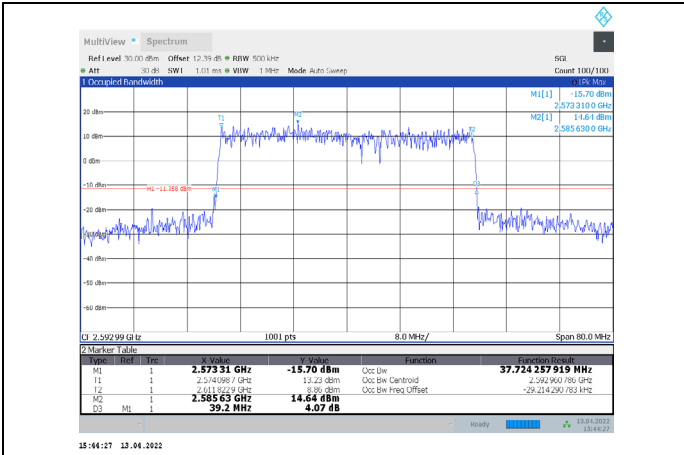

1-N41-PC3-30-40-M-4-CP-256QAM-Outer_Full-106@0-Ant1-37.694-39.200-≤40-PASS