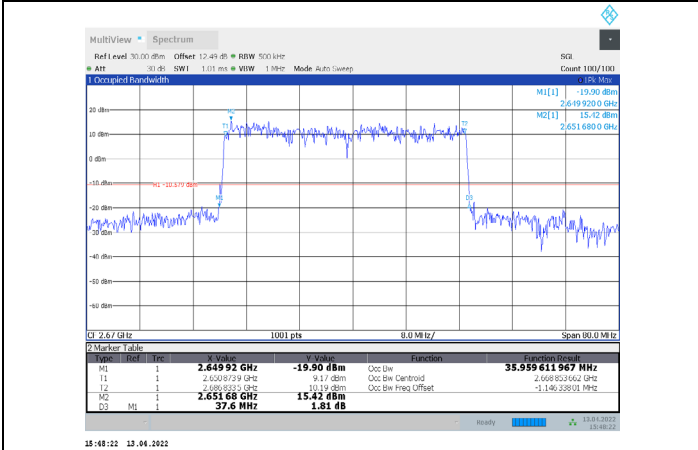

1-N41-PC3-30-40-H-7-DFT-16QAM-Outer_Full-100@0-Ant1-35.97-37.600-≤40-PASS