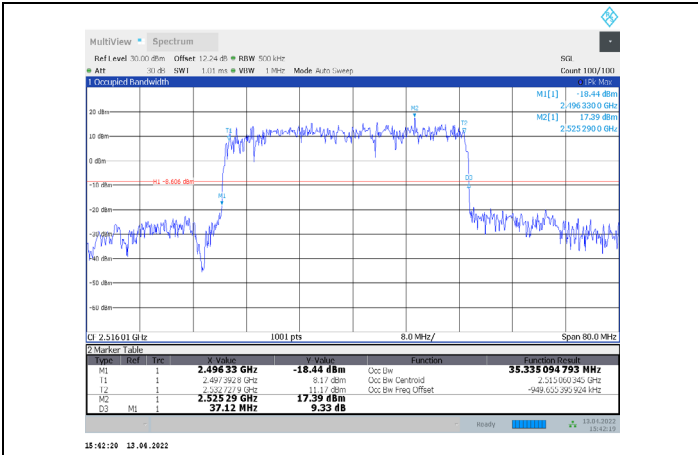

1-N41-PC3-30-40-L-7-DFT-16QAM-Outer_Full-100@0-Ant1-35.344-37.120-≤40-PASS