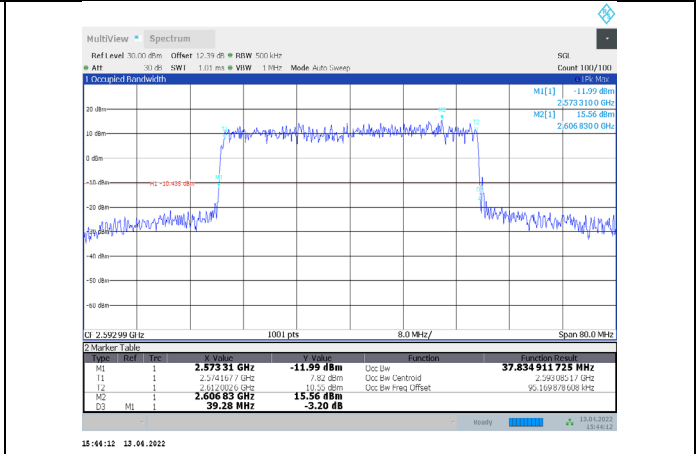

1-N41-PC3-30-40-M-3-CP-64QAM-Outer_Full-106@0-Ant1-37.818-39.280-≤40-PASS