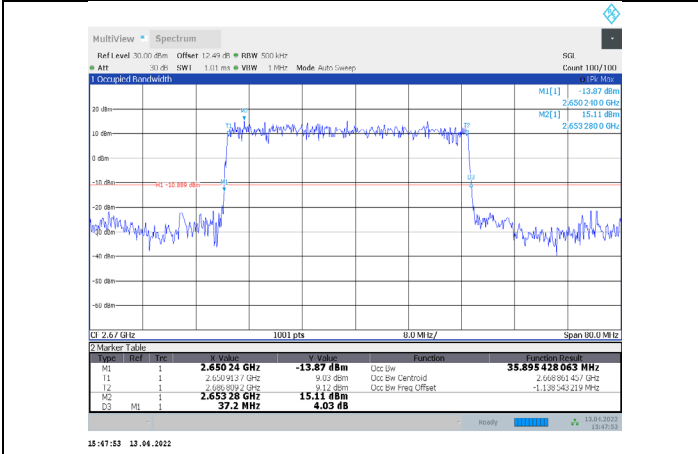

1-N41-PC3-30-40-H-5-DFT-PI/2BPSK-Outer_Full-100@0-Ant1-35.924-37.200-≤40-PASS