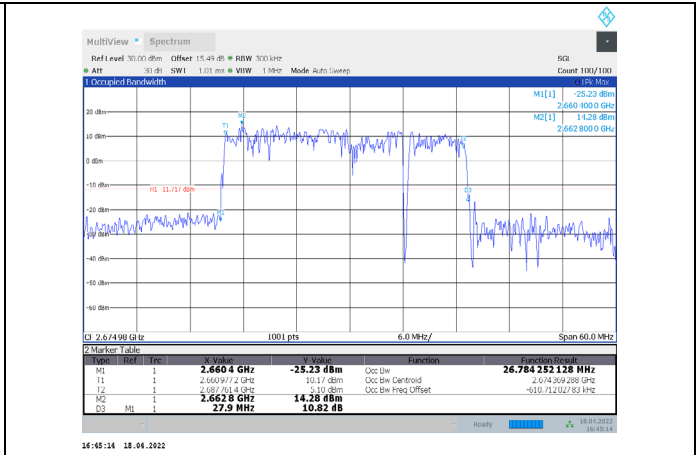

1-N41-PC3-30-30-H-8-DFT-64QAM-Outer_Full-75@0-A
nt1-26.784-27.900-≤30-PASS