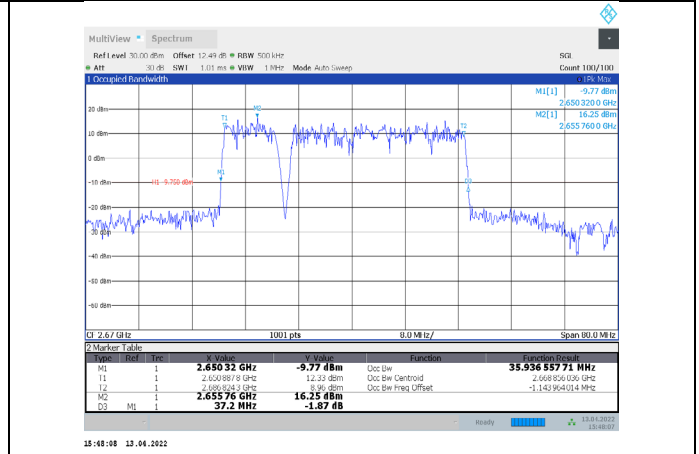

1-N41-PC3-30-40-H-6-DFT-QPSK-Outer_Full-100@0-Ant1-35.96-37.200-≤40-PASS