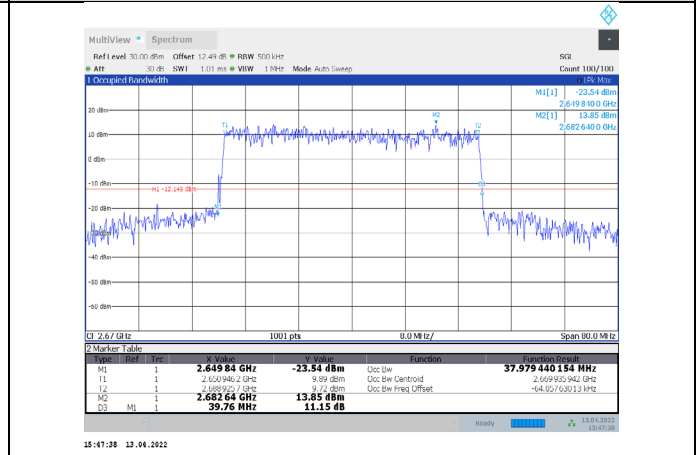

1-N41-PC3-30-40-H-4-CP-256QAM-Outer_Full-106@0-Ant1-37.993-39.760-≤40-PASS