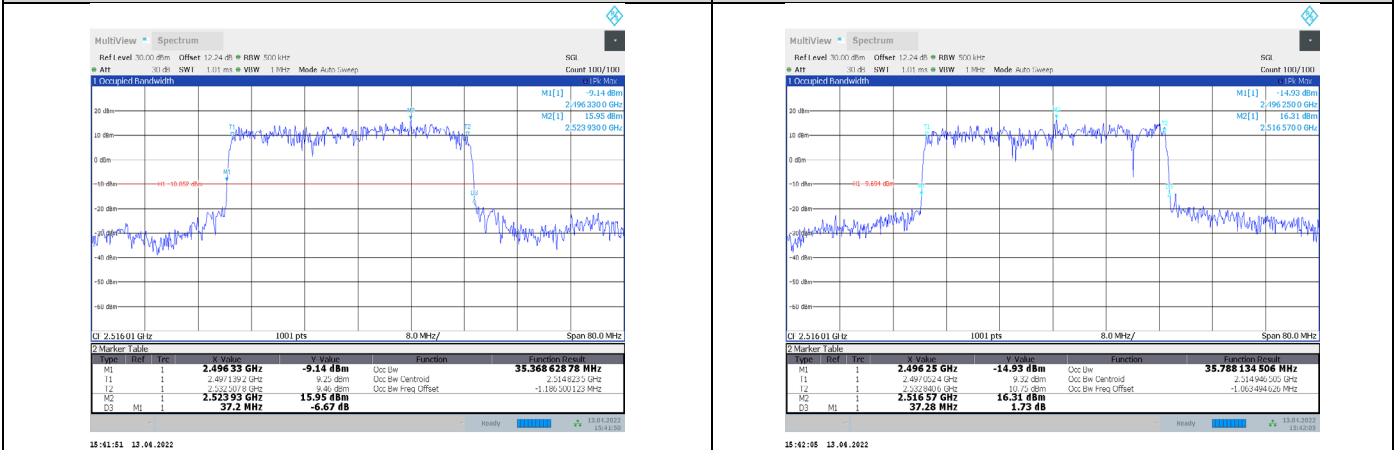

1-N41-PC3-30-40-L-5-DFT-PI/2BPSK-Outer_Full-100@0-
-Ant1-35.434-37.200≤40-PASS

1-N41-PC3-30-40-L-6-DFT-QPSK-Outer_Full-100@0-
Ant1-35.811-37.280≤40-PASS