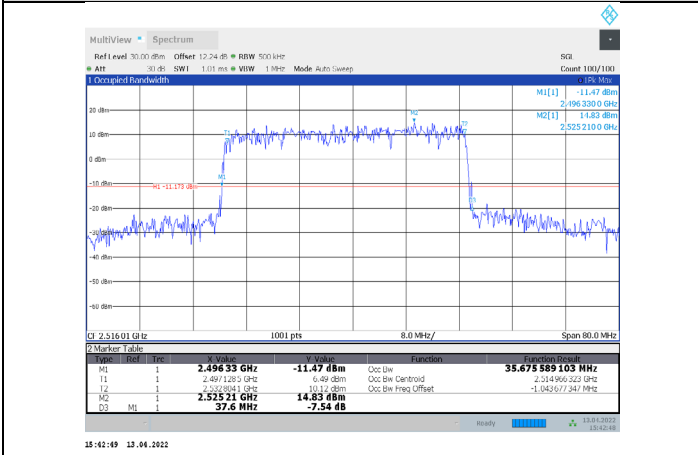

1-N41-PC3-30-40-L-9-DFT-256QAM-Outer_Full-100@0-Ant1-35.724-37.600-≤40-PASS