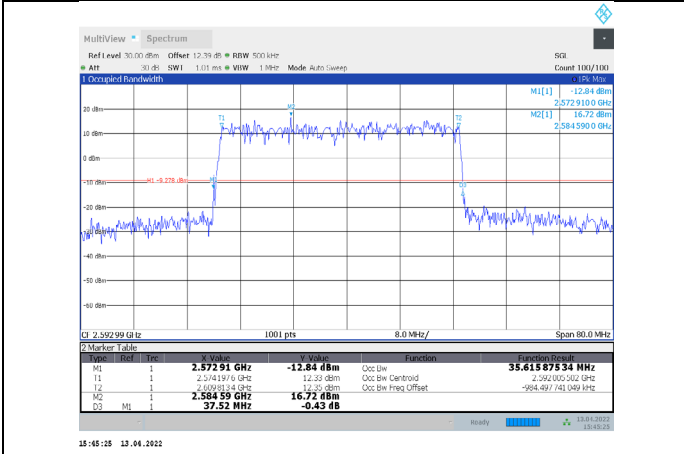

1-N41-PC3-30-40-M-8-DFT-64QAM-Outer_Full-100@0-Ant1-35.646-37.520-≤40-PASS