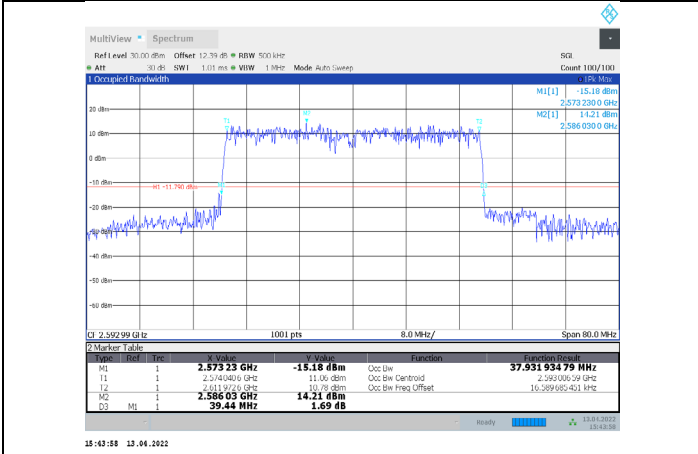

1-N41-PC3-30-40-M-2-CP-16QAM-Outer_Full-106@0-Ant1-37.94-39.440-≤40-PASS