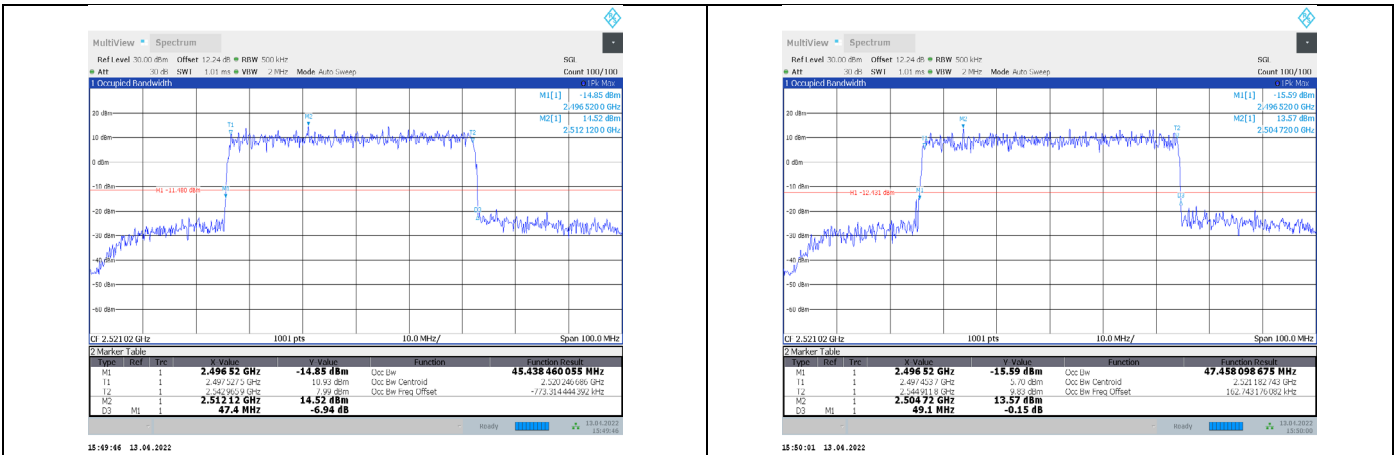

4.2.4 CHANNEL BANDWIDTH=50MHZ

1-N41-PC3-30-50-L-1-CP-QPSK-Outer_Full-133@0-Ant
1-45.438-47.400-≤50-PASS

1-N41-PC3-30-50-L-2-CP-16QAM-Outer_Full-133@0-Ant1-47.458-49.100-≤50-PASS