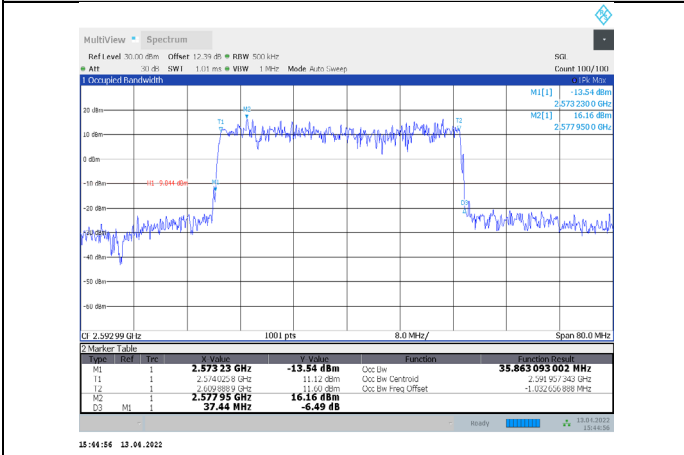

1-N41-PC3-30-40-M-6-DFT-QPSK-Outer_Full-100@0-Ant1-35.869-37.440-≤40-PASS