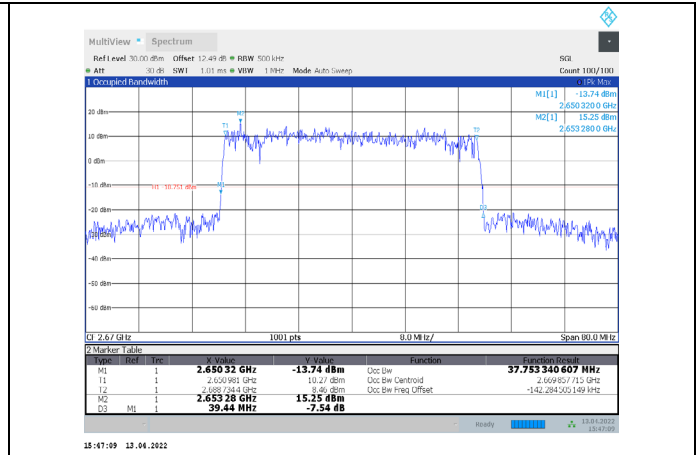

1-N41-PC3-30-40-H-2-CP-16QAM-Outer_Full-106@0-Ant1-37.74-39.440-≤40-PASS