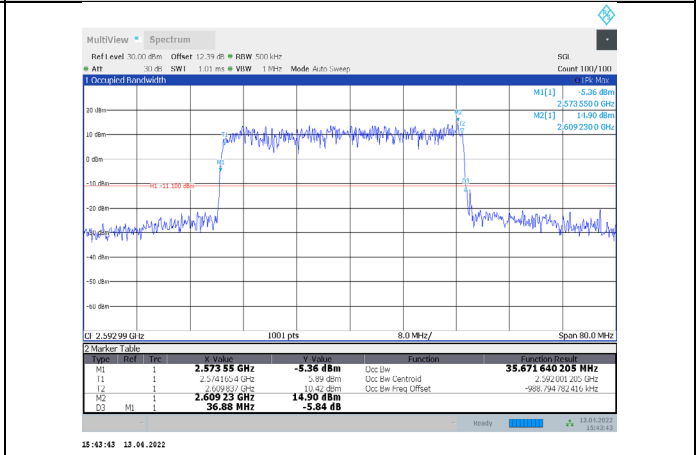

1-N41-PC3-30-40-M-1-CP-QPSK-Outer_Full-106@0-Ant1-35.434-36.880-≤40-PASS