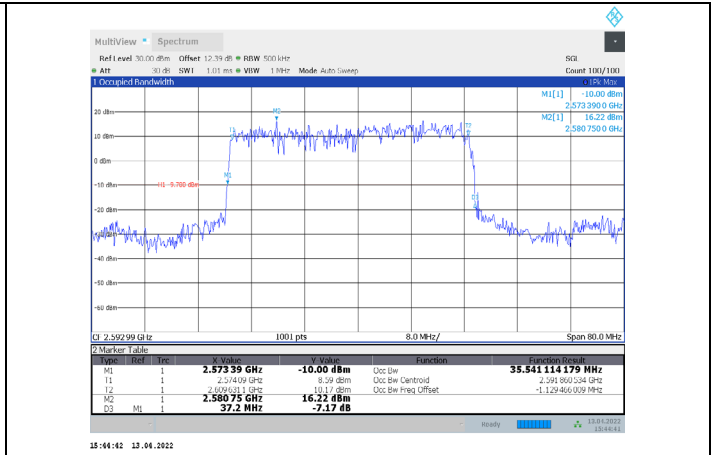

1-N41-PC3-30-40-M-5-DFT-PI/2BPSK-Outer_Full-100@0-Ant1-35.615-37.200-≤40-PASS