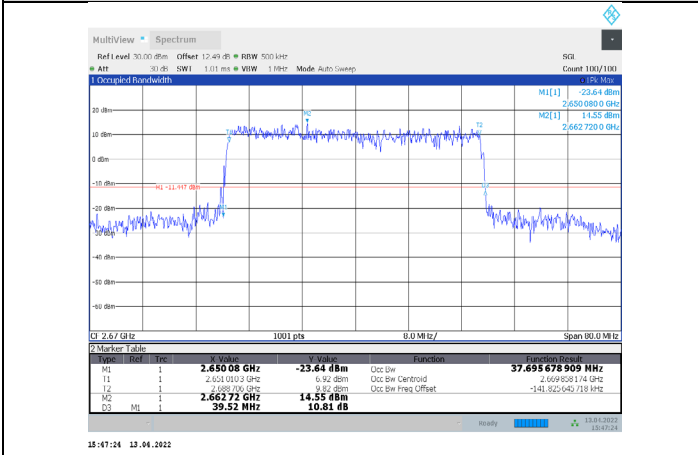

1-N41-PC3-30-40-H-3-CP-64QAM-Outer_Full-106@0-Ant1-37.701-39.520-≤40-PASS