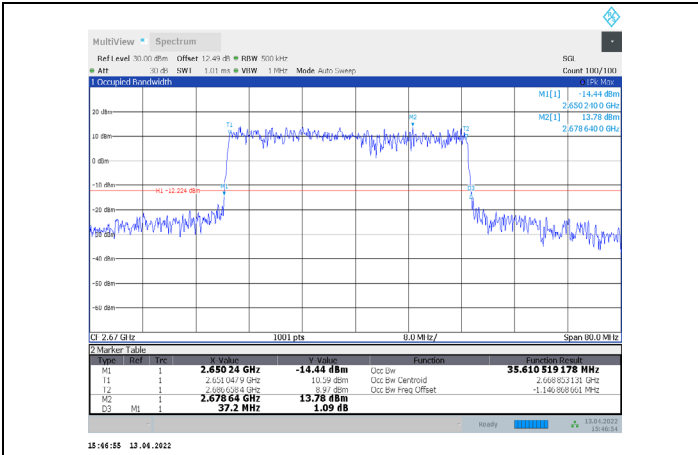

1-N41-PC3-30-40-H-1-CP-QPSK-Outer_Full-106@0-Ant
1-35.596-37.200-≤40-PASS