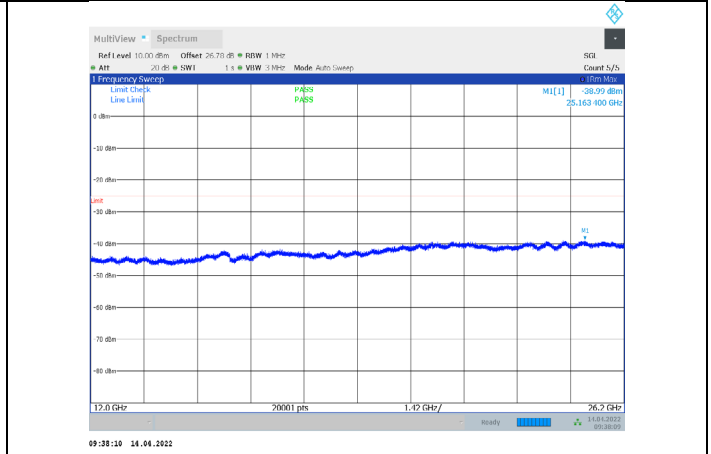

1-N38-PC3-30-15-M-3-CP-QPSK-Outer_Full-38@0-120
00-26200-Ant1--38.99--25-PASS