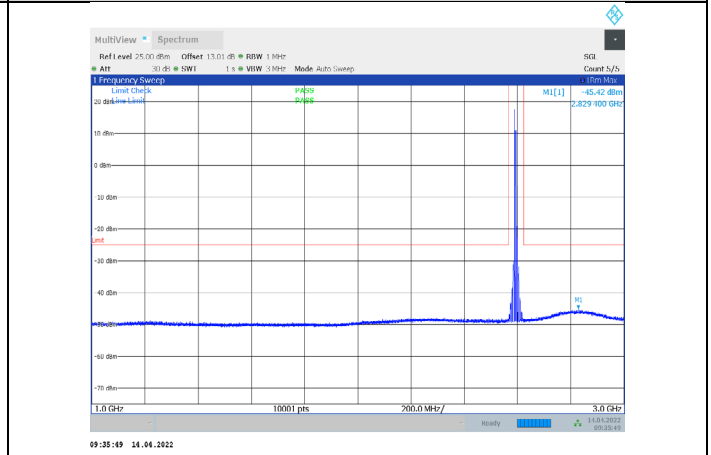

1-N38-PC3-30-15-M-2-CP-QPSK-Edge_1RB_Right-1@ 37-1000-3000-Ant1--45.42--25-PASS