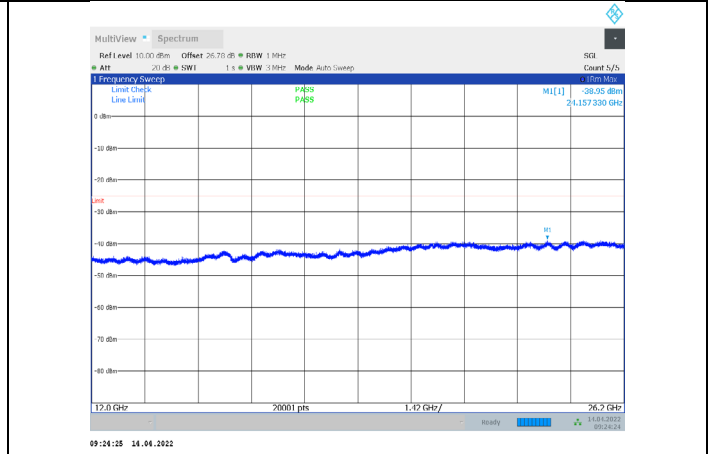

1-N38-PC3-30-10-H-2-CP-QPSK-Edge_1RB_Right-1@ 23-12000-26200-Ant1--38.95--25-PASS