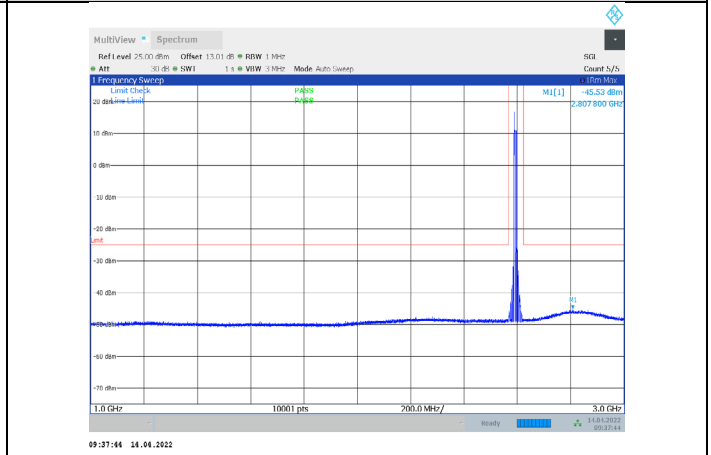

1-N38-PC3-30-15-M-3-CP-QPSK-Outer_Full-38@0-100
0-3000-Ant1--45.53--25-PASS