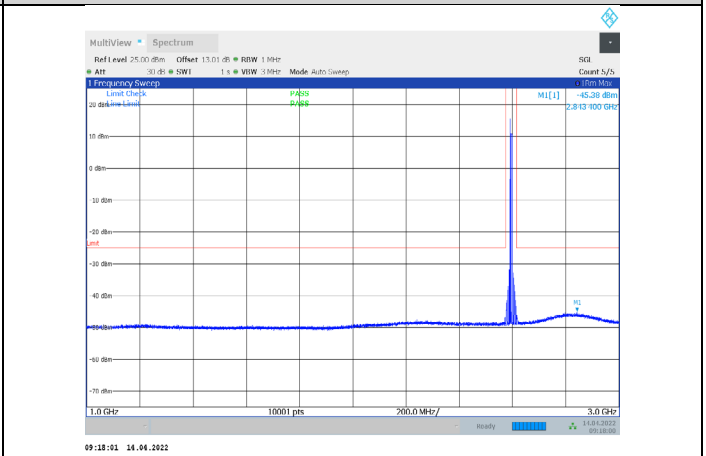

1-N38-PC3-30-10-M-2-CP-QPSK-Edge_1RB_Right-1@
23-0.009-0.15-Ant1--67.75--55-PASS

1-N38-PC3-30-10-M-2-CP-QPSK-Edge_1RB_Right-1@
23-0.15-30-Ant1--64.35--45-PASS

1-N38-PC3-30-10-M-2-CP-QPSK-Edge_1RB_Right-1@
23-30-1000-Ant1--57.15--35-PASS