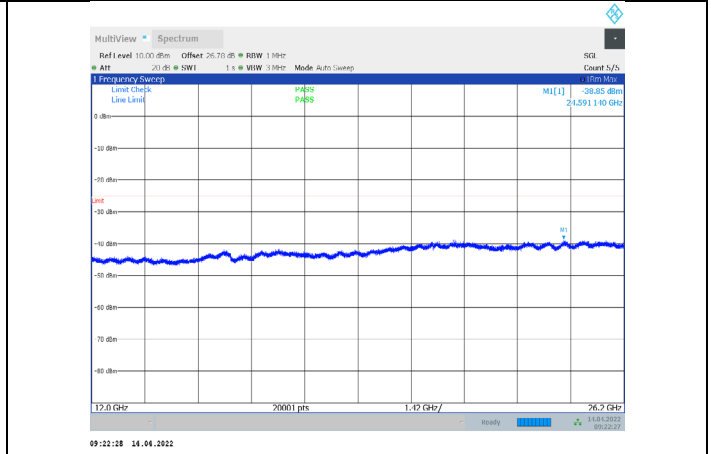

1-N38-PC3-30-10-H-1-CP-QPSK-Edge_1RB_Left-1@-12000-26200-Ant1--38.85--25-PASS