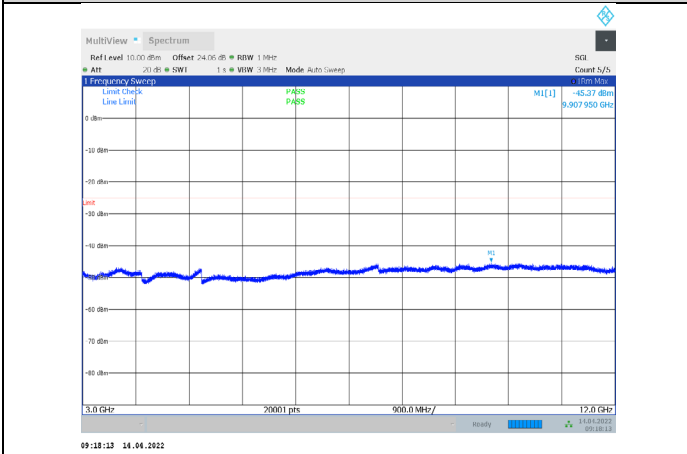

1-N38-PC3-30-10-M-2-CP-QPSK-Edge_1RB_Right-1@
23-0.009-0.15-Ant1--67.75--55-PASS

1-N38-PC3-30-10-M-2-CP-QPSK-Edge_1RB_Right-1@
23-0.15-30-Ant1--64.35--45-PASS

1-N38-PC3-30-10-M-2-CP-QPSK-Edge_1RB_Right-1@
23-30-1000-Ant1--57.15--35-PASS

1-N38-PC3-30-10-M-2-CP-QPSK-Edge_1RB_Right-1@
23-1000-3000-Ant1--45.38--25-PASS

1-N38-PC3-30-10-M-2-CP-QPSK-Edge_1RB_Right-1@
23-3000-12000-Ant1--45.37--25-PASS

1-N38-PC3-30-10-M-2-CP-QPSK-Edge_1RB_Right-1@
23-12000-26200-Ant1--38.92--25-PASS