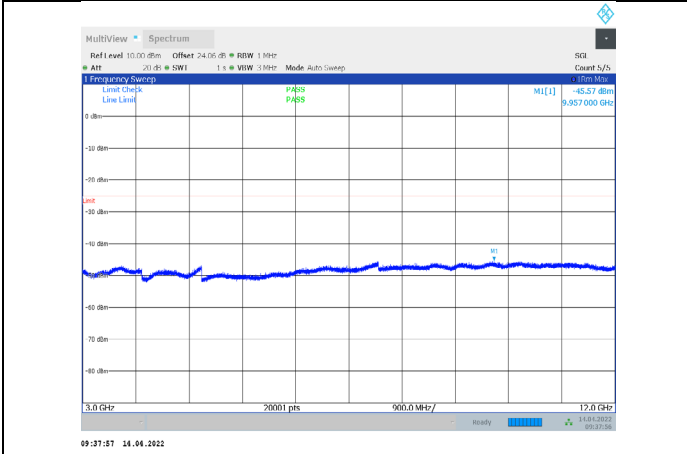

1-N38-PC3-30-15-M-3-CP-QPSK-Outer_Full-38@0-30
00-12000-Ant1--45.57--25-PASS