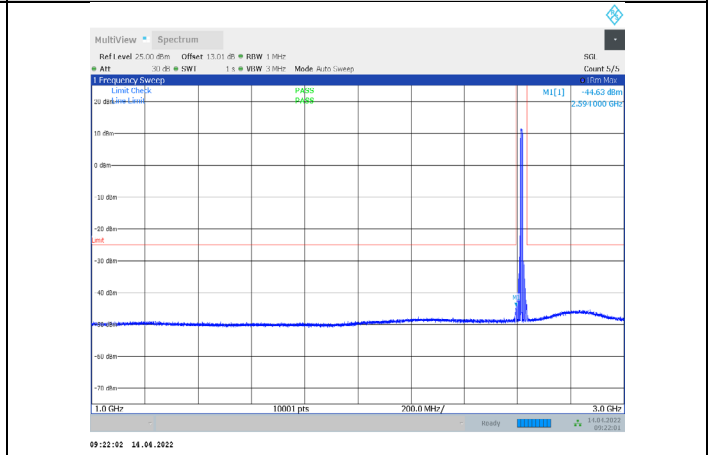

1-N38-PC3-30-10-H-1-CP-QPSK-Edge_1RB_Left-1@-0.009-0.15-Ant1--65.32--55-PASS

1-N38-PC3-30-10-H-1-CP-QPSK-Edge_1RB_Left-1@-0.15-30-Ant1--65.20--45-PASS

1-N38-PC3-30-10-H-1-CP-QPSK-Edge_1RB_Left-1@-30-1000-Ant1--57.27--35-PASS