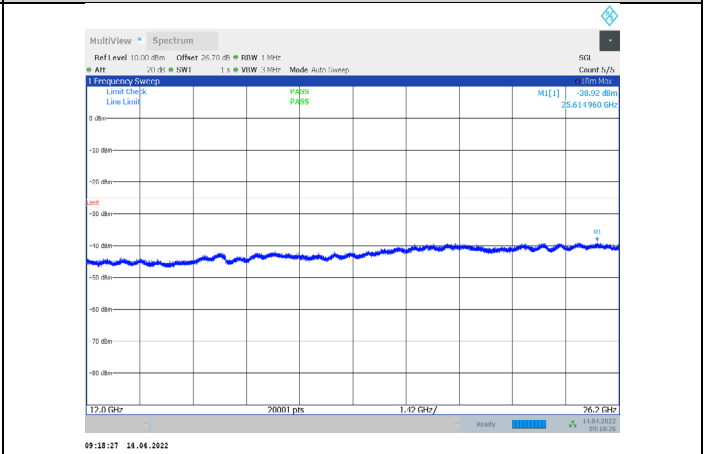

1-N38-PC3-30-10-M-2-CP-QPSK-Edge_1RB_Right-1@
23-0.009-0.15-Ant1--67.75--55-PASS

1-N38-PC3-30-10-M-2-CP-QPSK-Edge_1RB_Right-1@
23-0.15-30-Ant1--64.35--45-PASS

1-N38-PC3-30-10-M-2-CP-QPSK-Edge_1RB_Right-1@
23-30-1000-Ant1--57.15--35-PASS

1-N38-PC3-30-10-M-2-CP-QPSK-Edge_1RB_Right-1@
23-1000-3000-Ant1--45.38--25-PASS

1-N38-PC3-30-10-M-2-CP-QPSK-Edge_1RB_Right-1@
23-3000-12000-Ant1--45.37--25-PASS

1-N38-PC3-30-10-M-2-CP-QPSK-Edge_1RB_Right-1@
23-12000-26200-Ant1--38.92--25-PASS