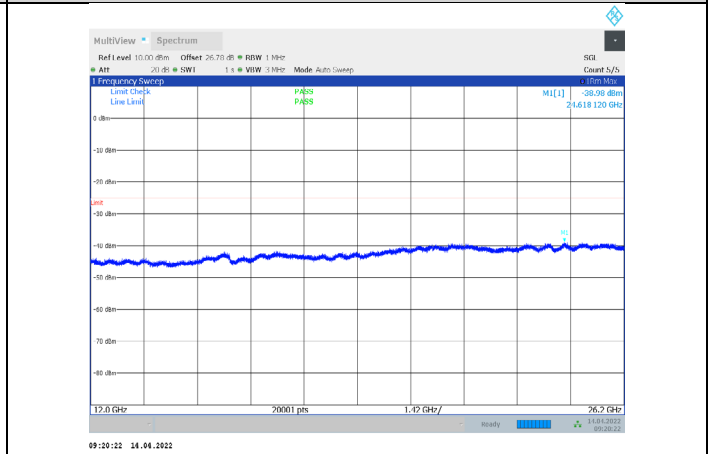

1-N38-PC3-30-10-M-3-CP-QPSK-Outter_Full-24@0-120
00-26200-Ant1--38.98--25-PASS