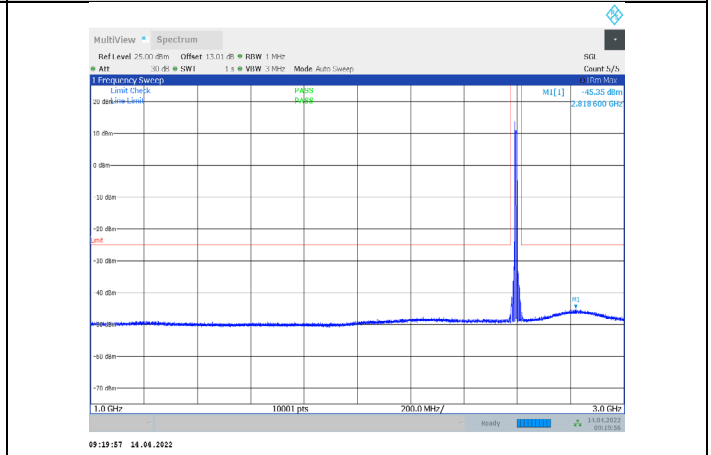

1-N38-PC3-30-10-M-3-CP-QPSK-Outter_Full-24@0-100
0-3000-Ant1--45.35--25-PASS