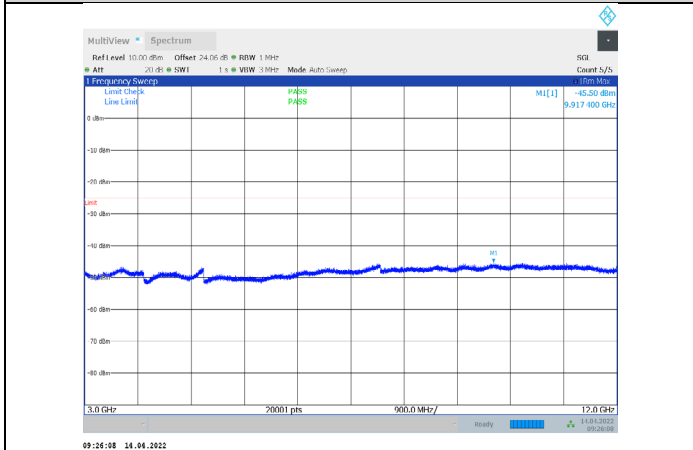

1-N38-PC3-30-10-H-3-CP-QPSK-Outter_Full-24@0-300
0-12000-Ant1--45.50--25-PASS