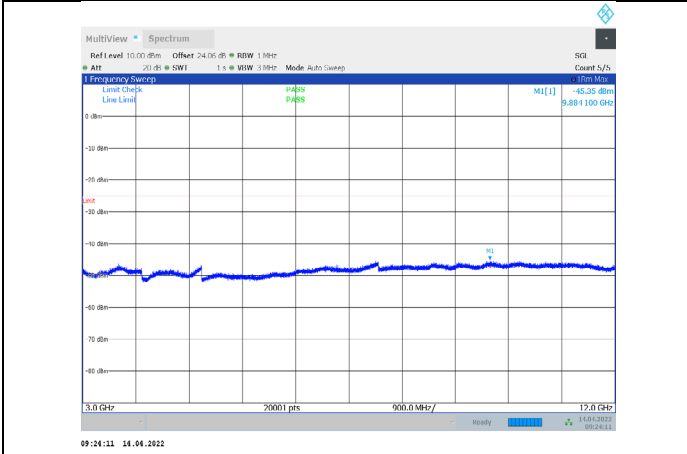

1-N38-PC3-30-10-H-2-CP-QPSK-Edge_1RB_Right-1@ 23-3000-12000-Ant1--45.35--25-PASS