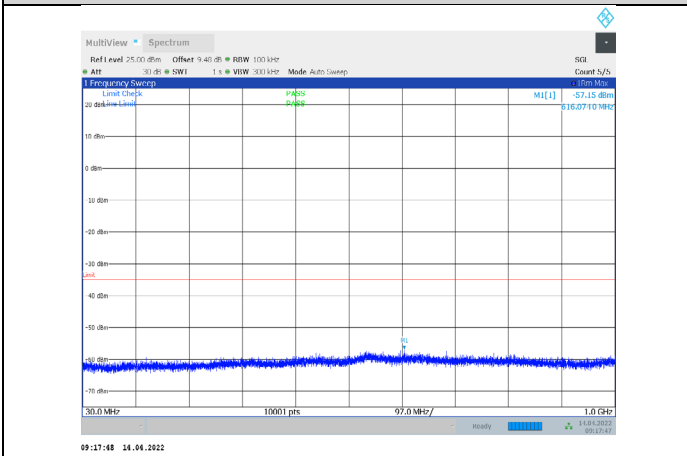

1-N38-PC3-30-10-M-2-CP-QPSK-Edge_1RB_Right-1@
23-0.009-0.15-Ant1--67.75--55-PASS

1-N38-PC3-30-10-M-2-CP-QPSK-Edge_1RB_Right-1@
23-0.15-30-Ant1--64.35--45-PASS

1-N38-PC3-30-10-M-2-CP-QPSK-Edge_1RB_Right-1@
23-30-1000-Ant1--57.15--35-PASS