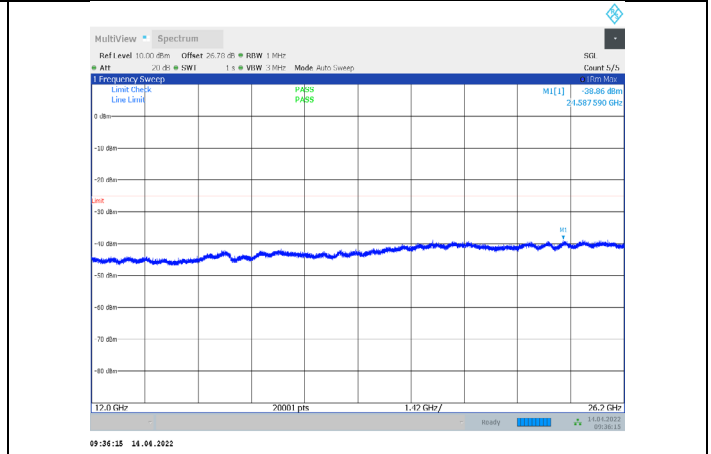

1-N38-PC3-30-15-M-2-CP-QPSK-Edge_1RB_Right-1@ 37-12000-26200-Ant1--38.86--25-PASS