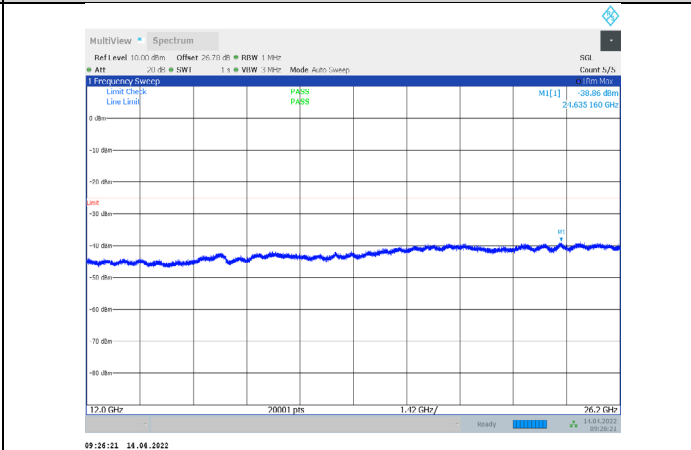

1-N38-PC3-30-10-H-3-CP-QPSK-Outter_Full-24@0-120
00-26200-Ant1--38.86--25-PASS