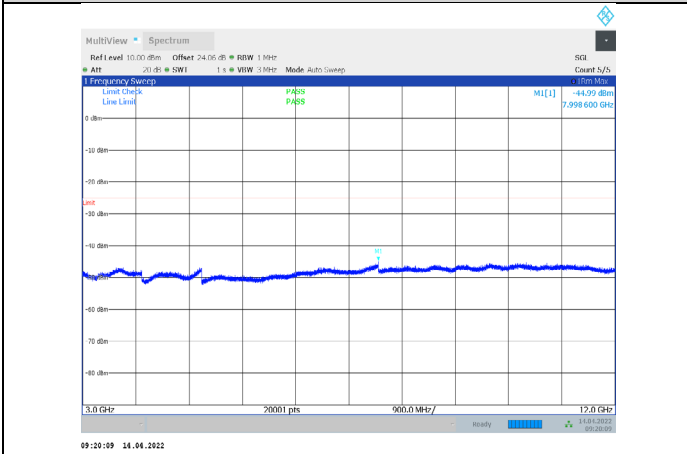

1-N38-PC3-30-10-M-3-CP-QPSK-Outter_Full-24@0-30
00-12000-Ant1--44.99--25-PASS