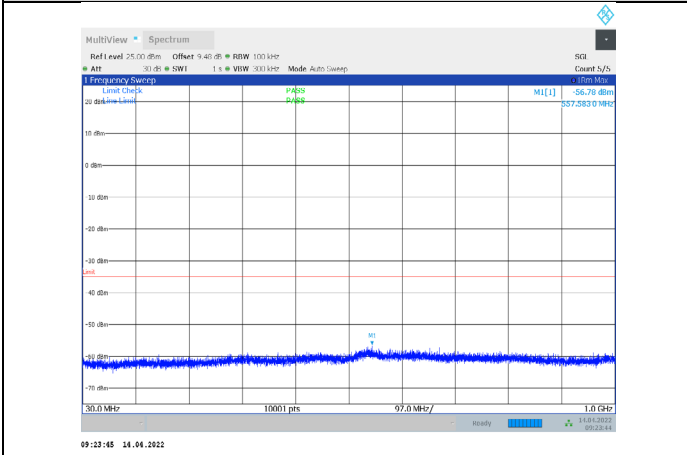

1-N38-PC3-30-10-H-2-CP-QPSK-Edge_1RB_Right-1@ 23-30-1000-Ant1--56.78--35-PASS