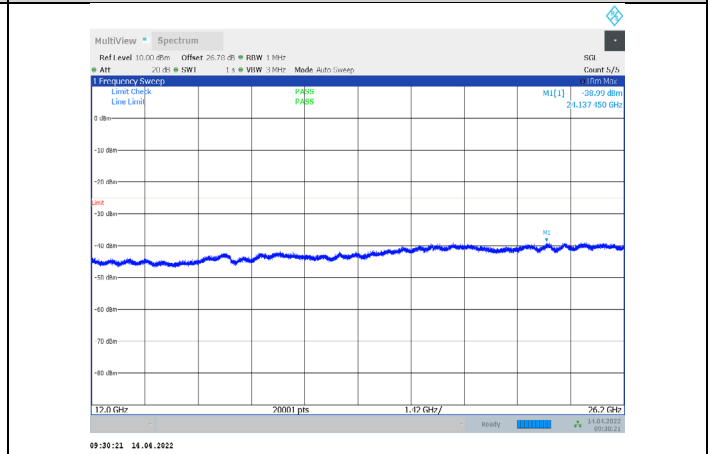

1-N38-PC3-30-15-L-2-CP-QPSK-Edge_1RB_Right-1@
7-12000-26200-Ant1--38.99--25-PASS