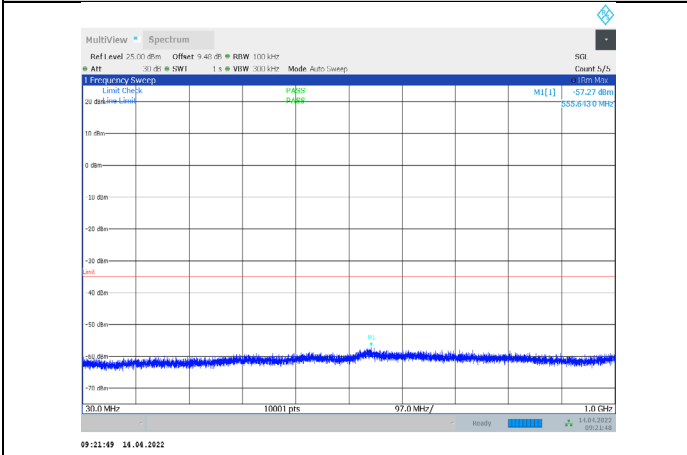

1-N38-PC3-30-10-H-1-CP-QPSK-Edge_1RB_Left-1@-0.009-0.15-Ant1--65.32--55-PASS

1-N38-PC3-30-10-H-1-CP-QPSK-Edge_1RB_Left-1@-0.15-30-Ant1--65.20--45-PASS

1-N38-PC3-30-10-H-1-CP-QPSK-Edge_1RB_Left-1@-30-1000-Ant1--57.27--35-PASS