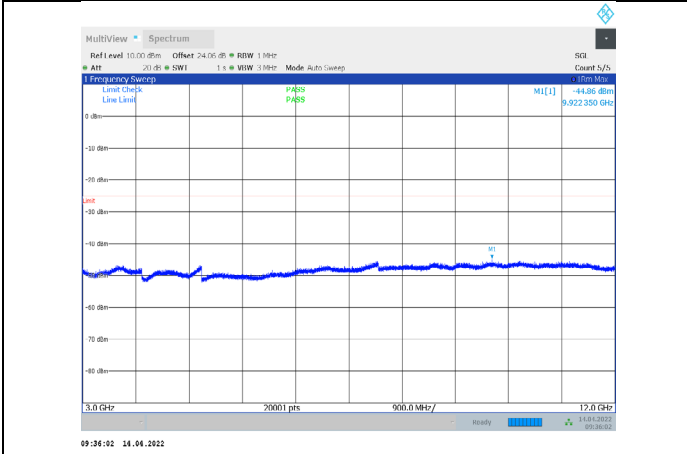

1-N38-PC3-30-15-M-2-CP-QPSK-Edge_1RB_Right-1@ 37-3000-12000-Ant1--44.86--25-PASS