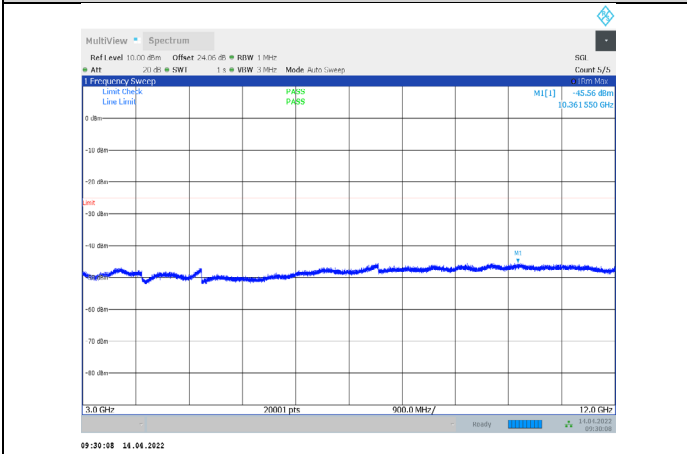

1-N38-PC3-30-15-L-2-CP-QPSK-Edge_1RB_Right-1@
37-0.009-0.15-Ant1--67.65--55-PASS

1-N38-PC3-30-15-L-2-CP-QPSK-Edge_1RB_Right-1@
7-0.15-30-Ant1--64.74--45-PASS

1-N38-PC3-30-15-L-2-CP-QPSK-Edge_1RB_Right-1@
37-30-1000-Ant1--56.94--35-PASS

1-N38-PC3-30-15-L-2-CP-QPSK-Edge_1RB_Right-1@
7-1000-3000-Ant1--45.65--25-PASS

1-N38-PC3-30-15-L-2-CP-QPSK-Edge_1RB_Right-1@
37-3000-12000-Ant1--45.56--25-PASS

1-N38-PC3-30-15-L-2-CP-QPSK-Edge_1RB_Right-1@
7-12000-26200-Ant1--38.99--25-PASS