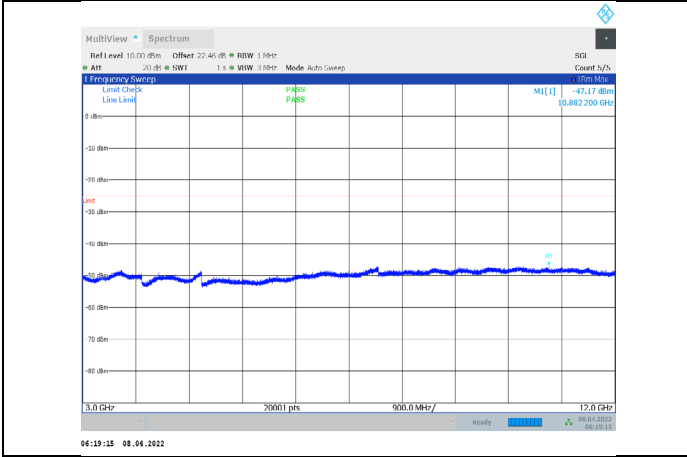

1-N7-PC3-15-5-H-3-CP-QPSK-Outter_Full-25@0-3000-12000-Ant1--47.17--25-PASS