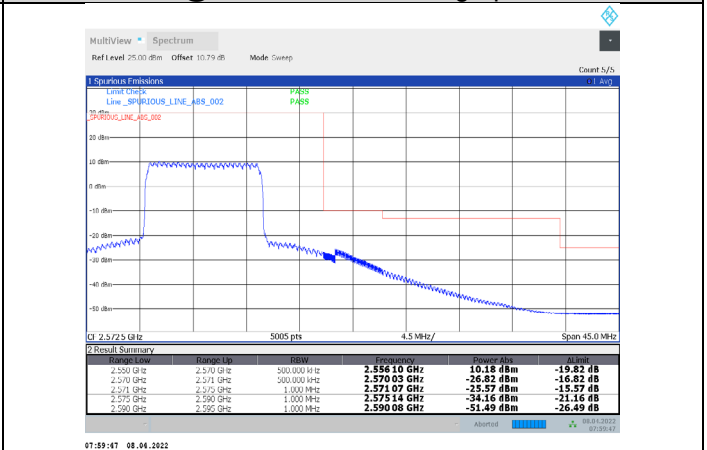

1-N7-PC3-15-20-H-36-CP-256QAM-Inner_Full-53@26-Ant1-PASS-see graph