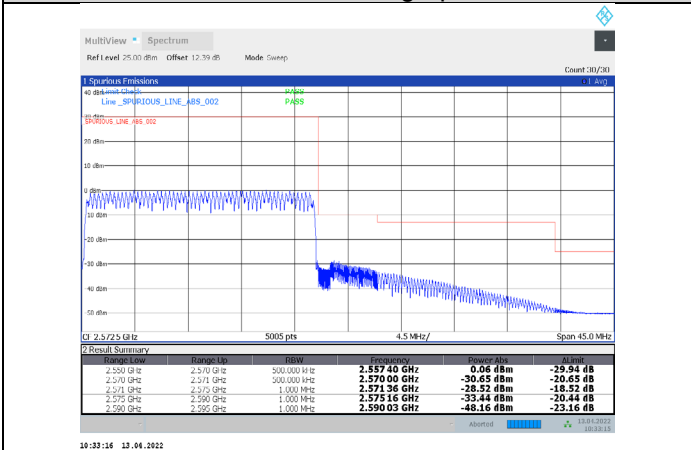

1-N7-PC3-15-20-H-35-CP-256QAM-Outer_Full-106@0-Ant1-PASS-see graph