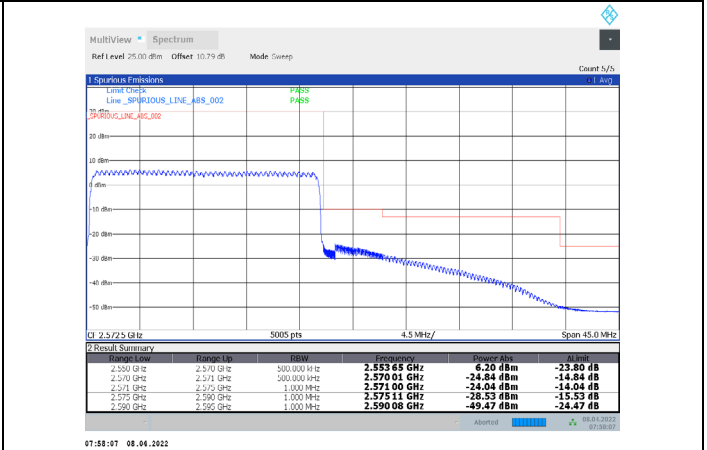

1-N7-PC3-15-20-H-30-CP-64QAM-Edge\_1RB\_Right-1 @105-Ant1-PASS-see graph

1-N7-PC3-15-20-H-31-CP-64QAM-Outer\_Full-106@0-Ant1-PASS-see graph

1-N7-PC3-15-20-H-32-CP-64QAM-Inner\_Full-53@26-Ant1-PASS-see graph