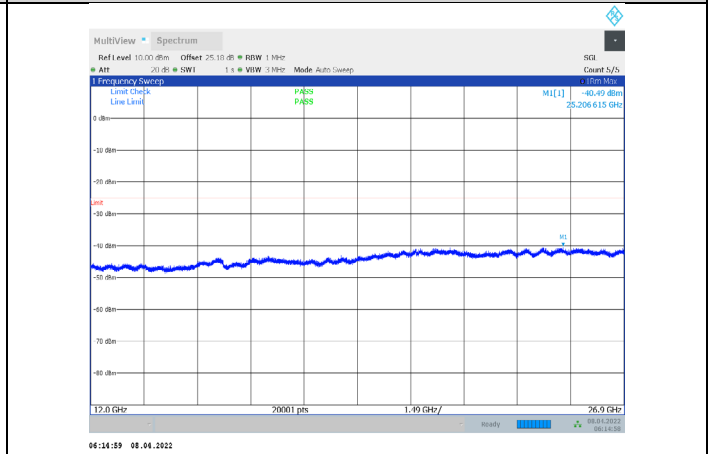

1-N7-PC3-15-5-M-3-CP-QPSK-Outer_Full-25@0-12000-26900-Ant1--40.49--25-PASS