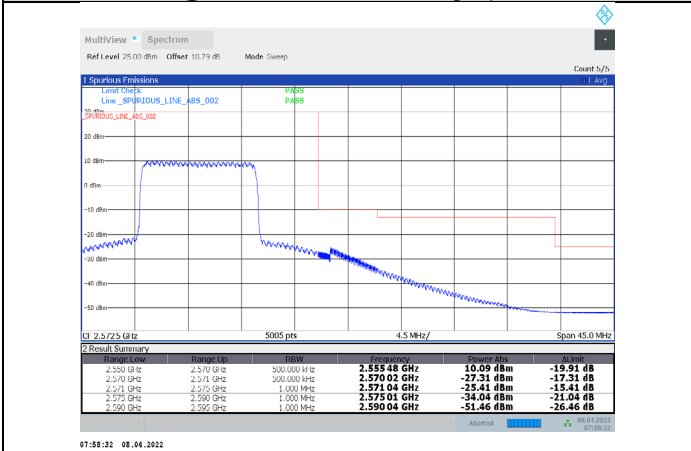

1-N7-PC3-15-20-H-30-CP-64QAM-Edge\_1RB\_Right-1 @105-Ant1-PASS-see graph

1-N7-PC3-15-20-H-31-CP-64QAM-Outer\_Full-106@0-Ant1-PASS-see graph

1-N7-PC3-15-20-H-32-CP-64QAM-Inner\_Full-53@26-Ant1-PASS-see graph