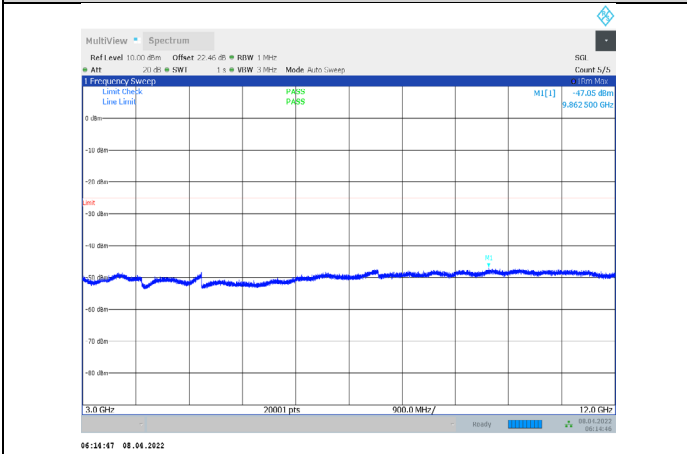

1-N7-PC3-15-5-M-3-CP-QPSK-Outer_Full-25@0-3000-12000-Ant1--47.05--25-PASS