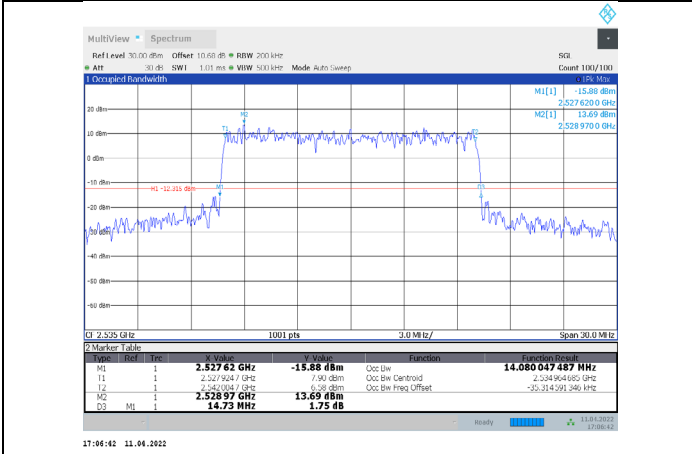

1-N7-PC3-15-15-M-2-CP-16QAM-Outer_Full-79@0-Ant
1-14.08-14.730-≤15-PASS