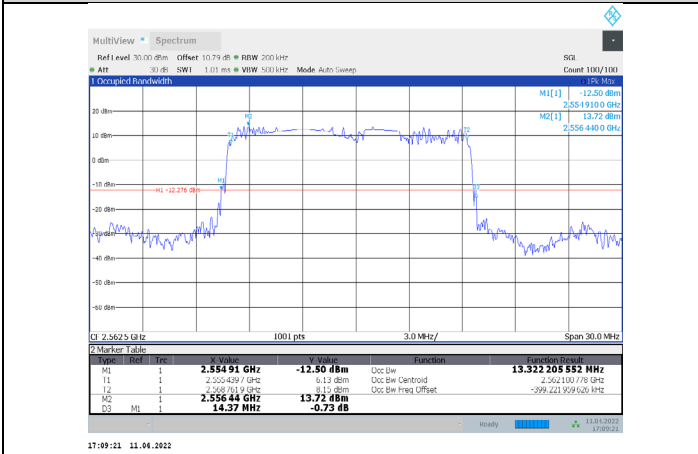

1-N7-PC3-15-15-H-5-DFT-PI/2BPSK-Outer_Full-75@0-Ant1-13.322-14.370-≤15-PASS