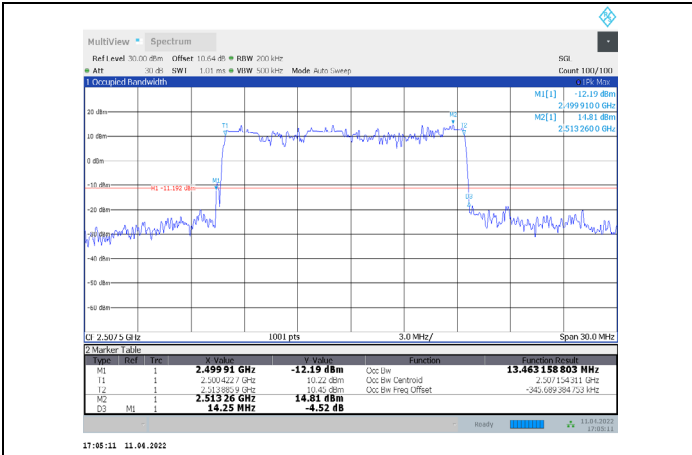

1-N7-PC3-15-15-L-7-DFT-16QAM-Outer_Full-75@0-Ant
1-13.463-14.250-≤15-PASS