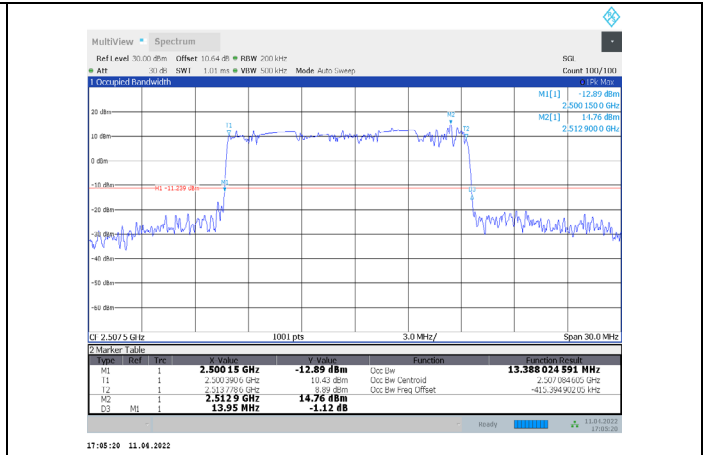

1-N7-PC3-15-15-L-8-DFT-64QAM-Outer_Full-75@0-Ant
1-13.388-13.950-≤15-PASS