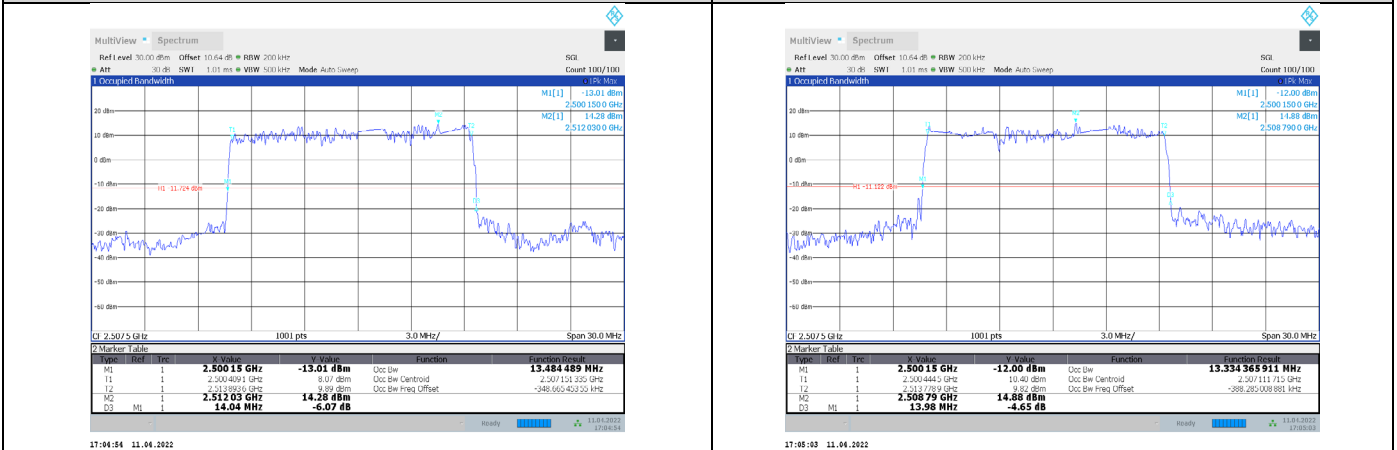

1-N7-PC3-15-15-L-5-DFT-PI/2BPSK-Outer_Full-75@0-A
nt1-13.484-14.040≤15-PASS

1-N7-PC3-15-15-L-6-DFT-QPSK-Outer_Full-75@0-Ant
1-13.334-13.980≤15-PASS