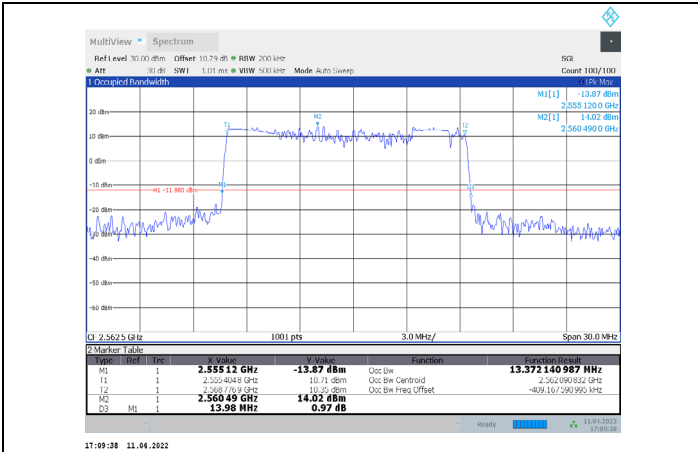

1-N7-PC3-15-15-H-7-DFT-16QAM-Outer_Full-75@0-Ant
1-13.372-13.980-≤15-PASS