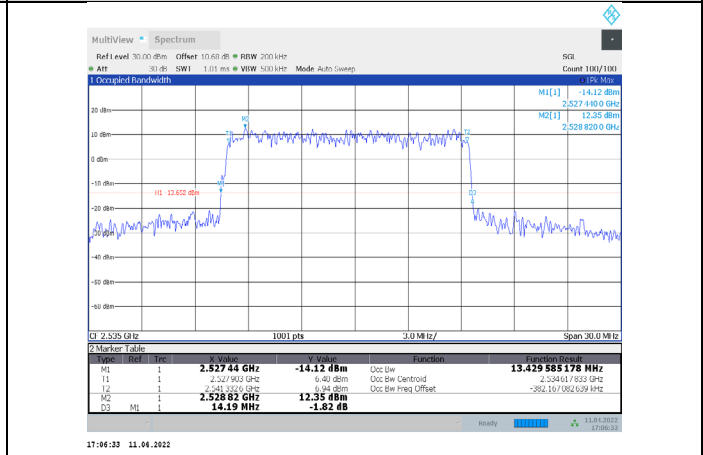

1-N7-PC3-15-15-M-1-CP-QPSK-Outer_Full-75@0-Ant1-
1-13.43-14.190-≤15-PASS