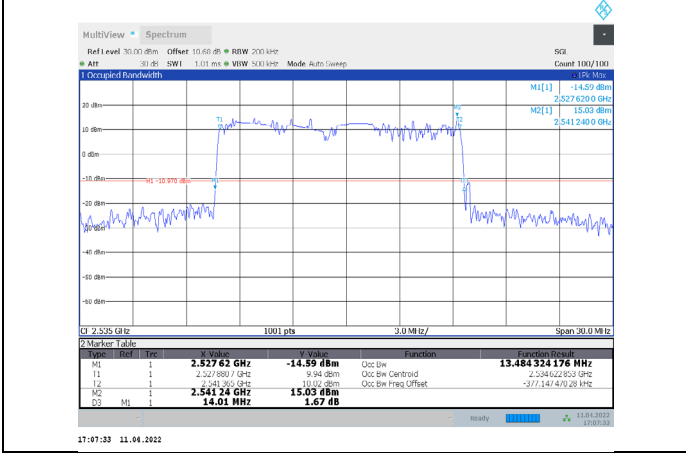

1-N7-PC3-15-15-M-8-DFT-64QAM-Outer_Full-75@0-A
nt1-13.484-14.010≤15-PASS