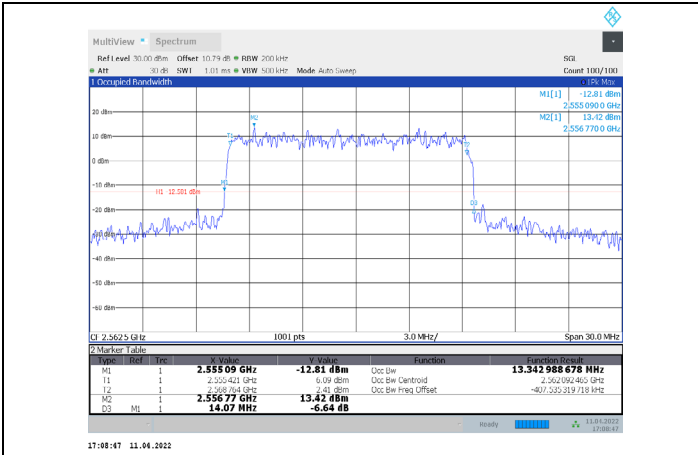

1-N7-PC3-15-15-H-1-CP-QPSK-Outer_Full-75@0-Ant1-13.343-14.070-≤15-PASS