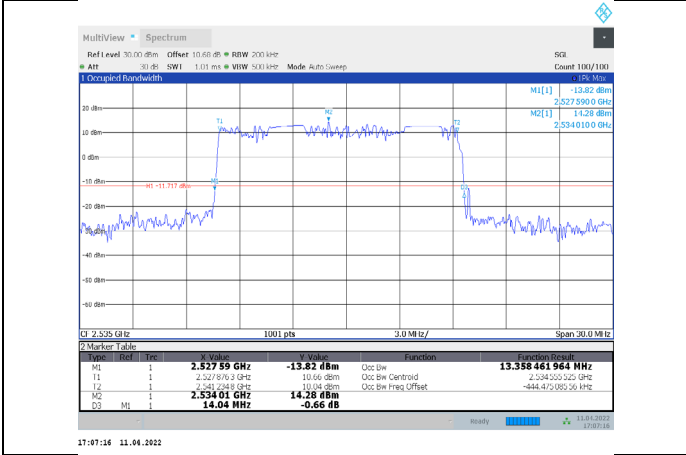

1-N7-PC3-15-15-M-6-DFT-QPSK-Outer_Full-75@0-Ant
t1-13.358-14.040≤15-PASS