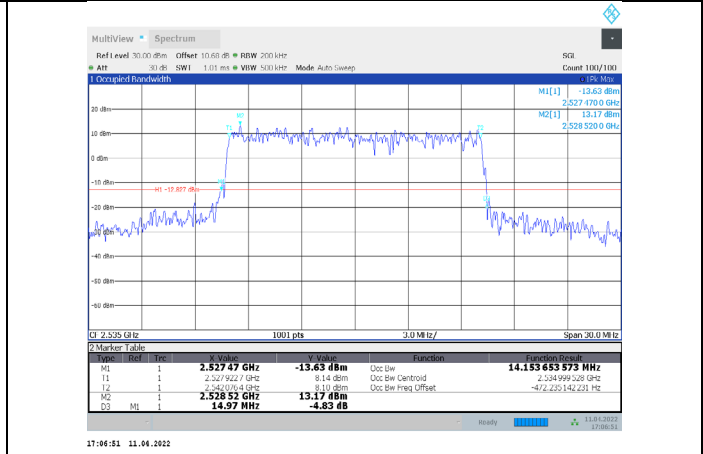

1-N7-PC3-15-15-M-3-CP-64QAM-Outer_Full-79@0-Ant
1-14.154-14.970-≤15-PASS