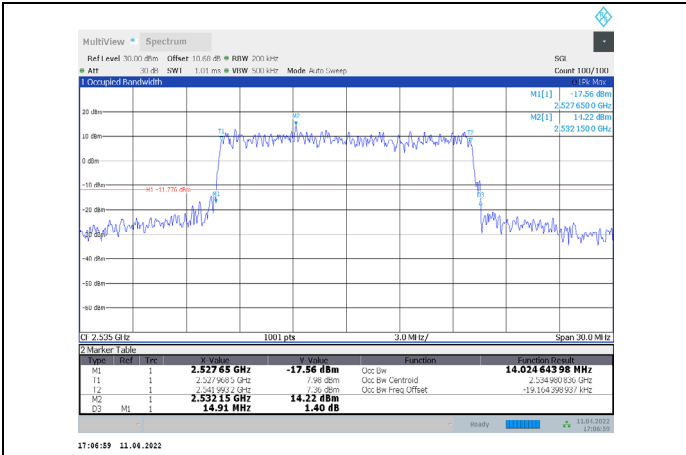

1-N7-PC3-15-15-M-4-CP-256QAM-Outer_Full-79@0-A
nt1-14.025-14.910≤15-PASS