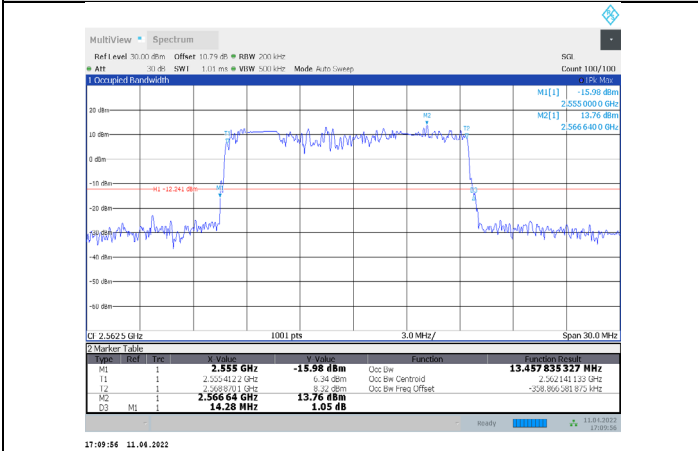

1-N7-PC3-15-15-H-9-DFT-256QAM-Outer_Full-75@0-Ant
nt1-13.458-14.280-≤15-PASS