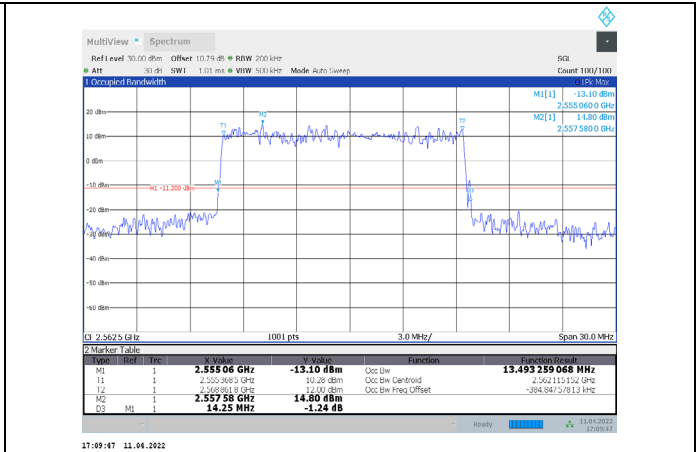

1-N7-PC3-15-15-H-8-DFT-64QAM-Outer_Full-75@0-Ant
nt1-13.493-14.250-≤15-PASS