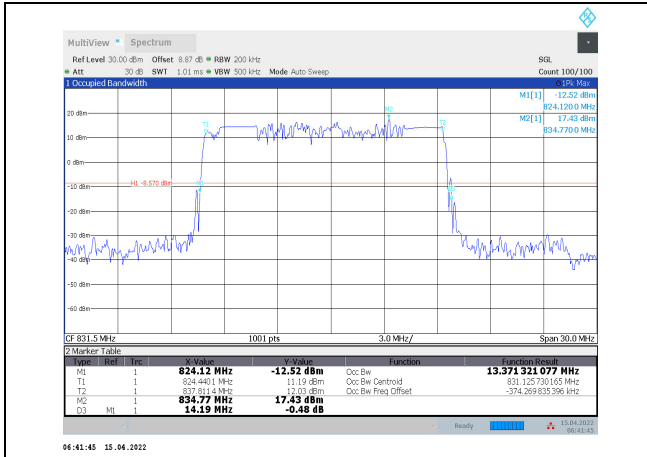

1-N5-PC3-15-15-L-5-DFT-PI/2BPSK-Outer_Full-75@0-Ant1-13.371-14.190-≤15-PASS