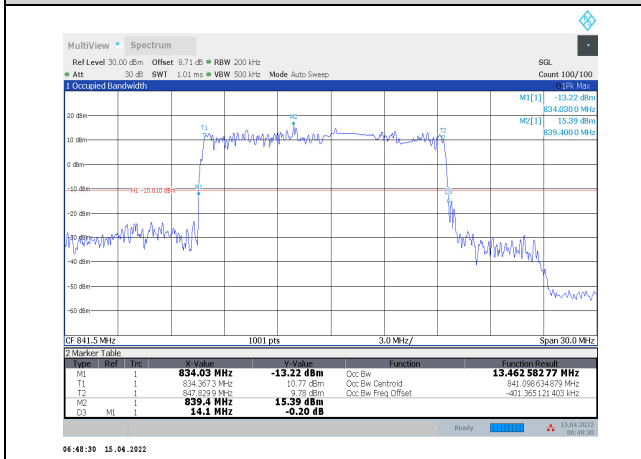

1-N5-PC3-15-15-H-9-DFT-256QAM-Outter_Full-75@0
0-Ant1-13.463-14.100-≤15-PASS