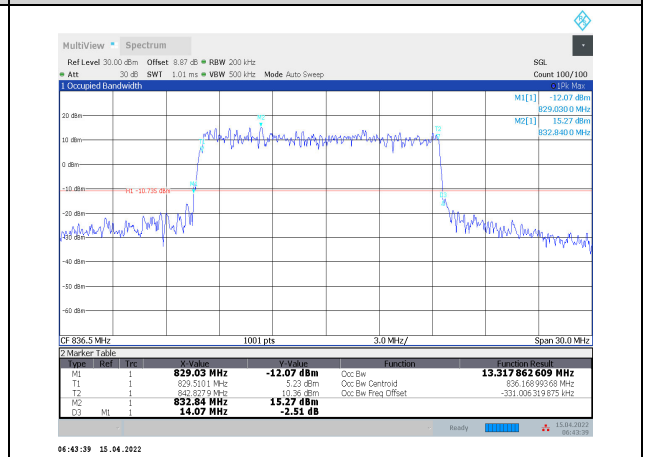

1-N5-PC3-15-15-M-1-CP-QPSK-Outer_Full-75@0-Ant1-13.318-14.070-≤15-PASS