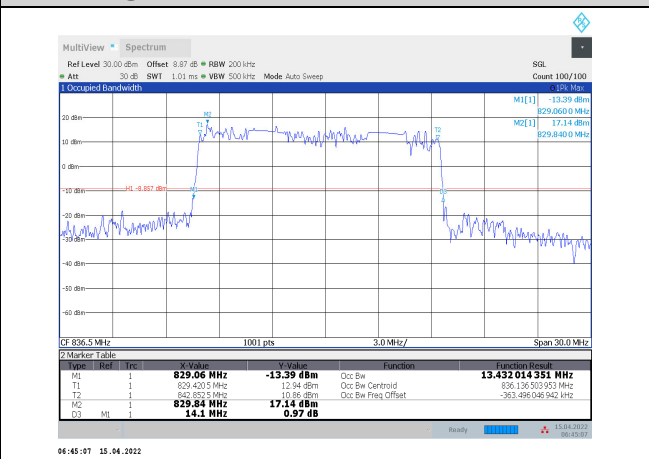

1-N5-PC3-15-15-M-7-DFT-16QAM-Outer_Full-75@
0-Ant1-13.432-14.100-≤15-PASS