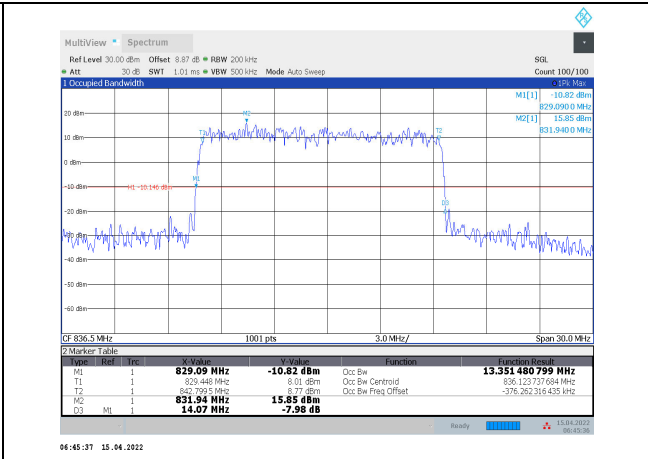

1-N5-PC3-15-15-M-9-DFT-256QAM-Outer_Full-75
@0-Ant1-13.351-14.070-≤15-PASS