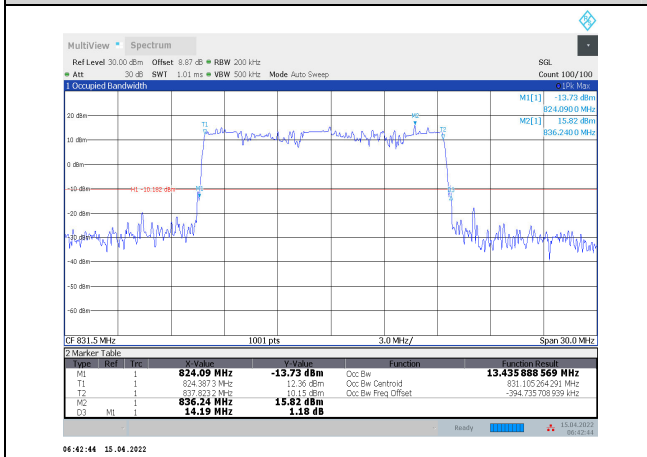

1-N5-PC3-15-15-L-9-DFT-256QAM-Outer_Full-75@0-Ant1-13.436-14.190-≤15-PASS