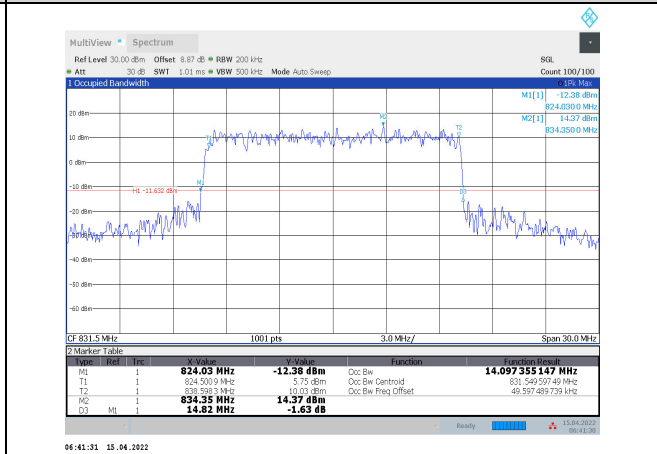

1-N5-PC3-15-15-L-4-CP-256QAM-Outer_Full-79@0-
-Ant1-14.097-14.820-≤15-PASS