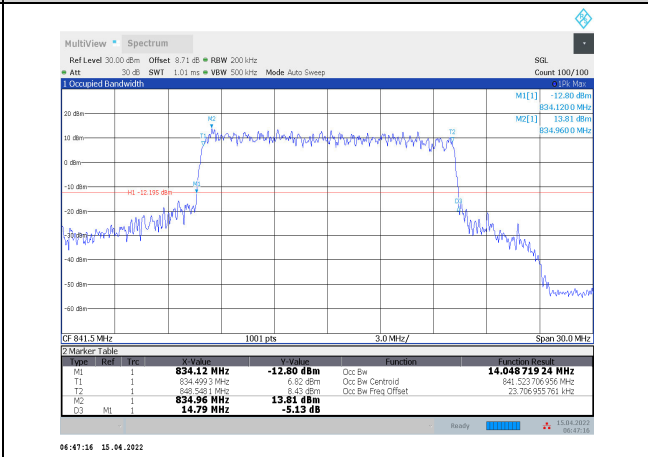

1-N5-PC3-15-15-H-4-CP-256QAM-Outer_Full-79@
0-Ant1-14.049-14.790-≤15-PASS