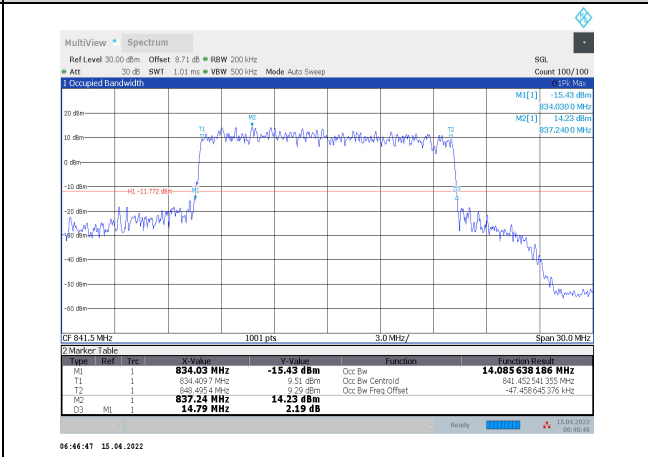

1-N5-PC3-15-15-H-2-CP-16QAM-Outer_Full-79@0-
Ant1-14.086-14.790-≤15-PASS