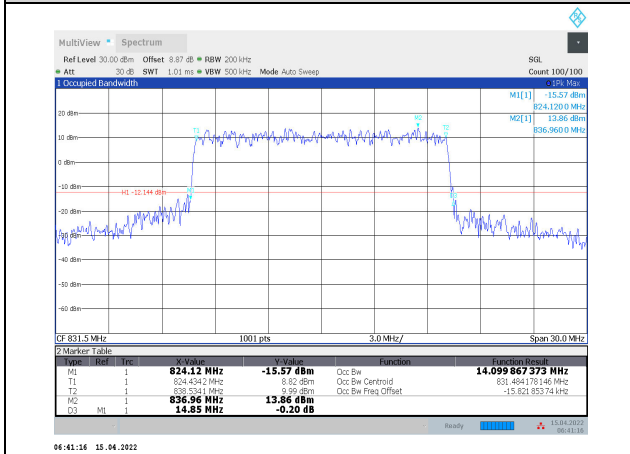

1-N5-PC3-15-15-L-3-CP-64QAM-Outer_Full-79@0-
-Ant1-14.1-14.850-≤15-PASS