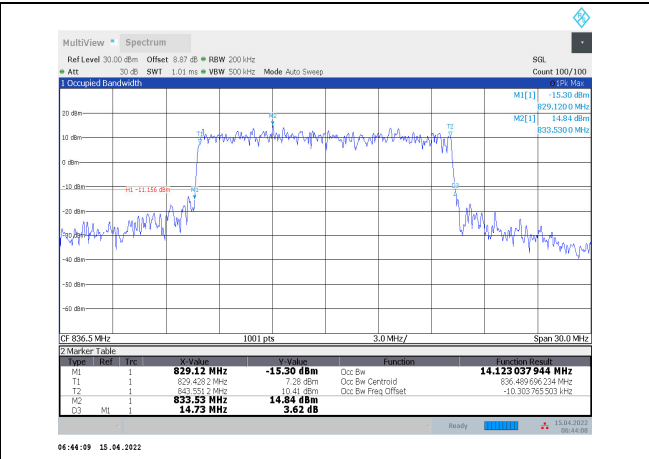

1-N5-PC3-15-15-M-3-CP-64QAM-Outer_Full-79@0-
Ant1-14.123-14.730-≤15-PASS