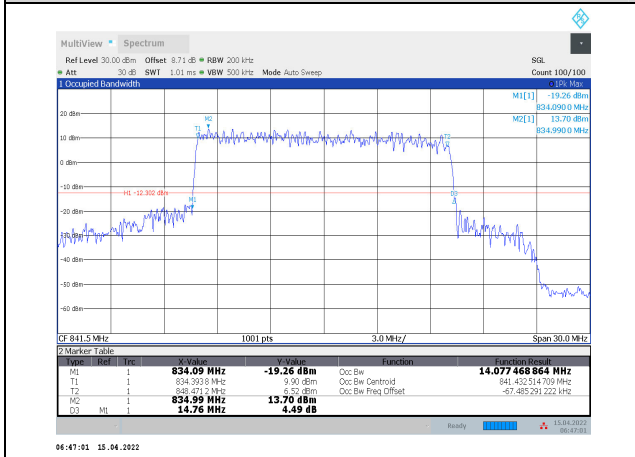

1-N5-PC3-15-15-H-3-CP-64QAM-Outer_Full-79@0
-Ant1-14.077-14.760-≤15-PASS