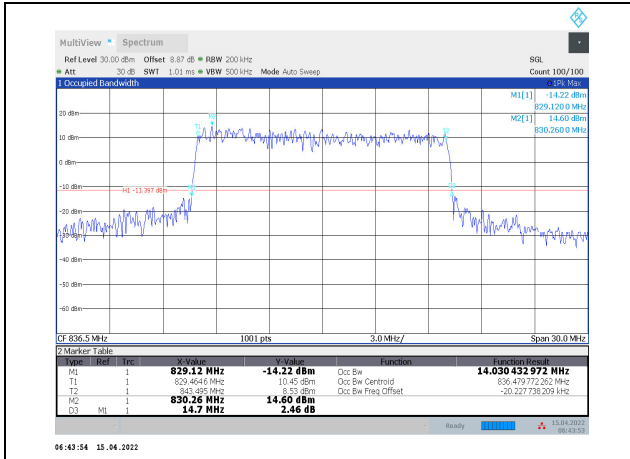

1-N5-PC3-15-15-M-2-CP-16QAM-Outer_Full-79@
0-Ant1-14.03-14.700-≤15-PASS