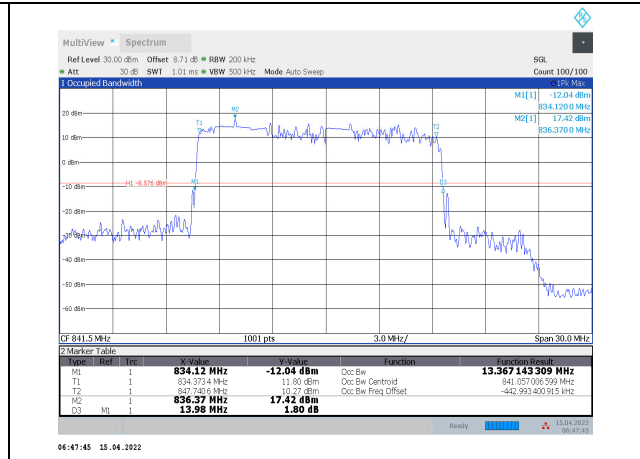

1-N5-PC3-15-15-H-6-DFT-QPSK-Outter_Full-75@0
-Ant1-13.367-13.980-≤15-PASS