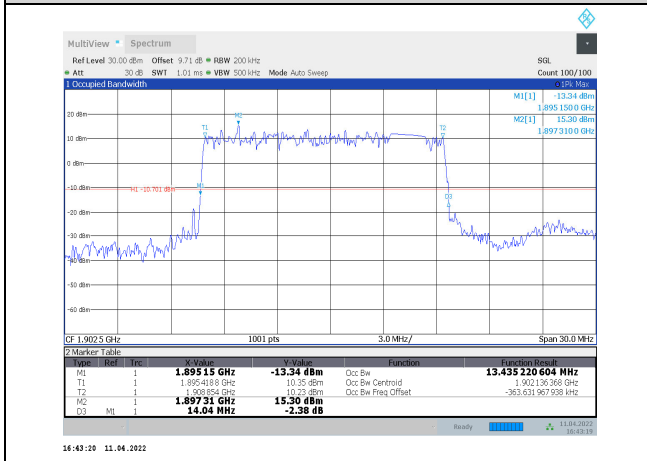

1-N2-PC3-15-15-H-5-DFT-PI/2BPSK-Outer_Full-75@0-Ant1-13.435-14.040-≤15-PASS