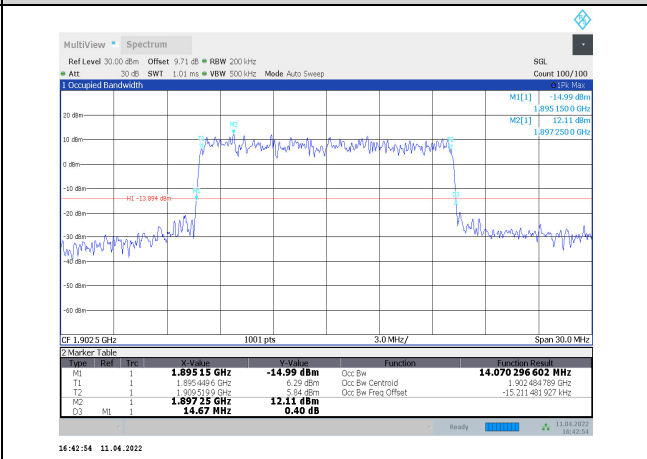

1-N2-PC3-15-15-H-2-CP-16QAM-Outter_Full-79@0-Ant1-14.07-14.670-≤15-PASS