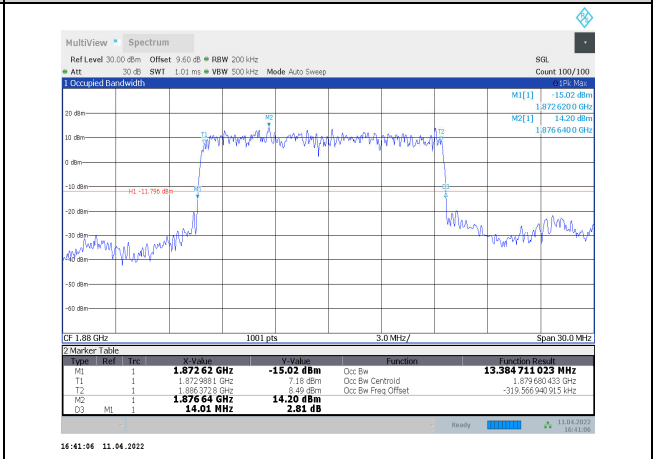

1-N2-PC3-15-15-M-5-DFT-PI/2BPSK-Outer_Full-75 @0-Ant1-13.385-14.010-≤15-PASS