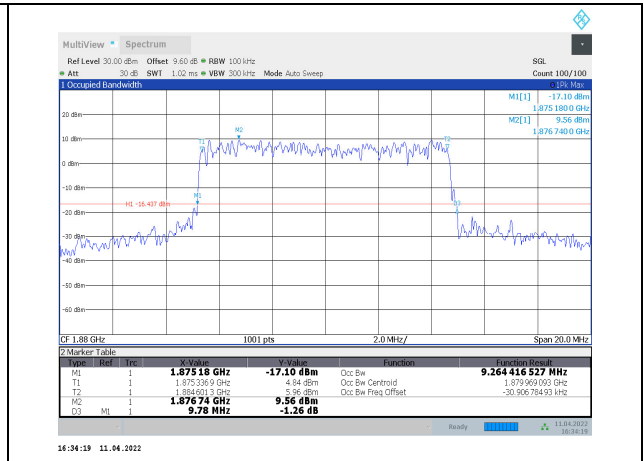

1-N2-PC3-15-10-M-4-CP-256QAM-Outer_Full-52@0-Ant1-9.264-9.780-≤10-PASS