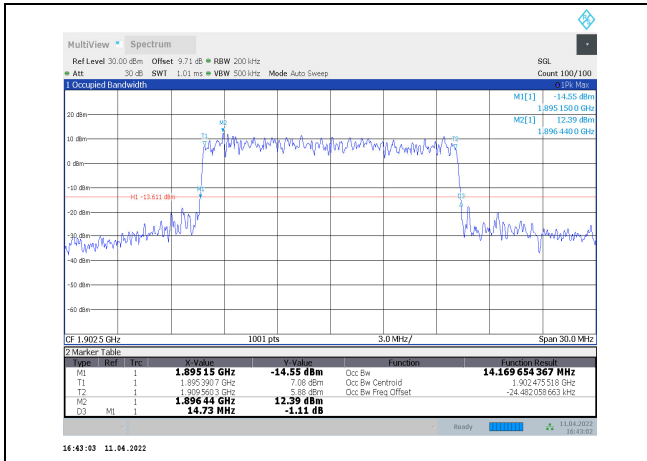

1-N2-PC3-15-15-H-3-CP-64QAM-Outer_Full-79@0-Ant1-14.17-14.730-≤15-PASS