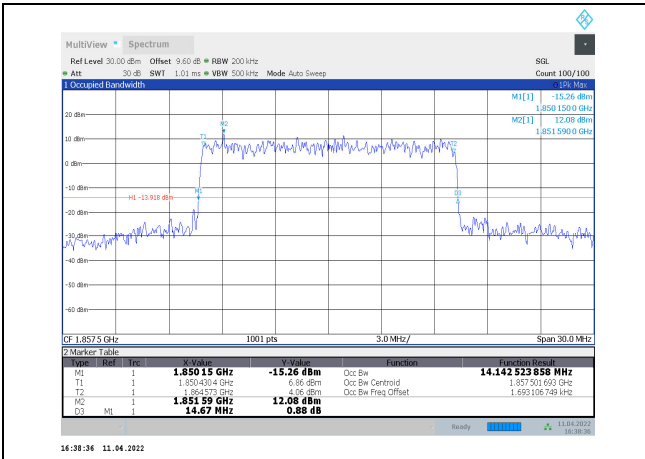

### 4.2.3 Channel bandwidth=15MHz

1-N2-PC3-15-15-L-1-CP-QPSK-Outer\_Full-75@0-Ant1-13.367-14.070-≤15-PASS

1-N2-PC3-15-15-L-2-CP-16QAM-Outer\_Full-79@0-Ant1-14.072-14.760-≤15-PASS

1-N2-PC3-15-15-L-3-CP-64QAM-Outer\_Full-79@0-Ant1-14.143-14.670-≤15-PASS