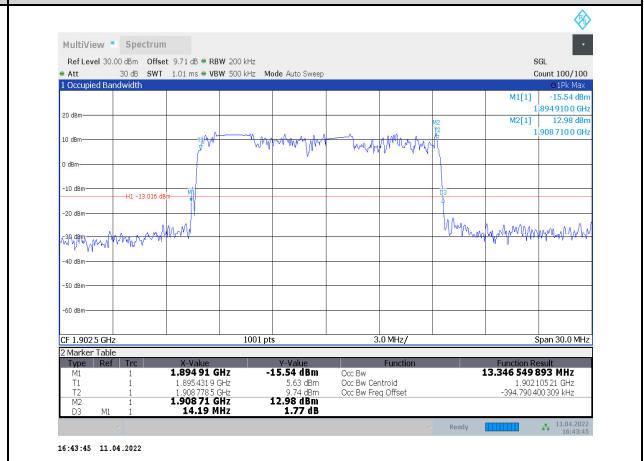

1-N2-PC3-15-15-H-8-DFT-64QAM-Outer_Full-75@0-Ant1-13.347-14.190-≤15-PASS