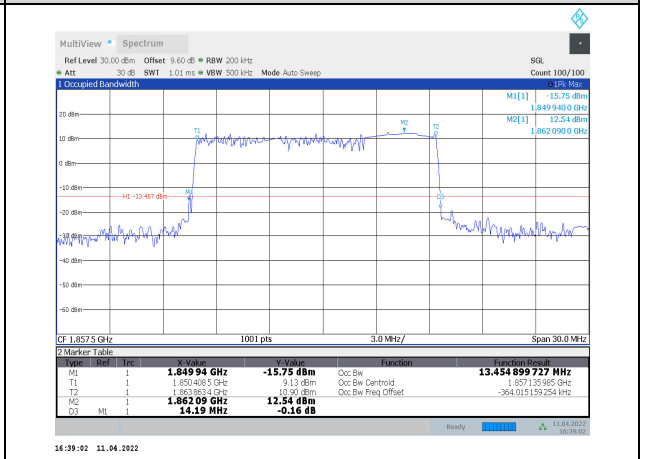

1-N2-PC3-15-15-L-6-DFT-QPSK-Outer_Full-75@0-Ant1-13.455-14.190-≤15-PASS