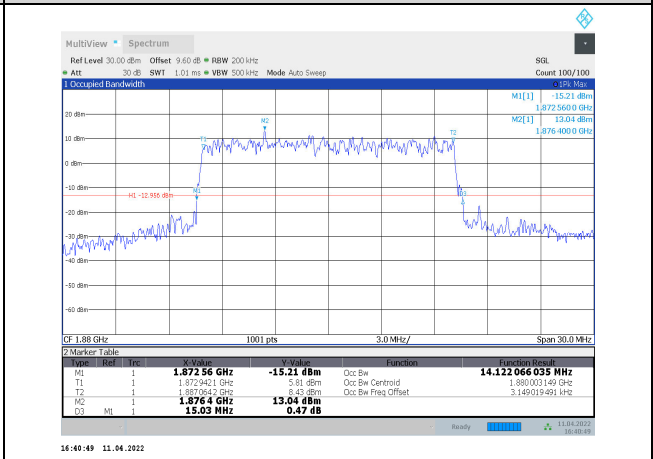

1-N2-PC3-15-15-M-3-CP-64QAM-Outer_Full-79@0-Ant1-14.122-15.030-≤15-PASS