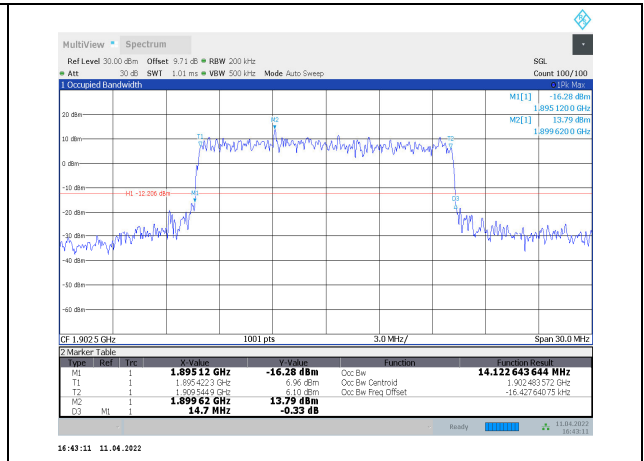

1-N2-PC3-15-15-H-4-CP-256QAM-Outer_Full-79@0-Ant1-14.123-14.700-≤15-PASS