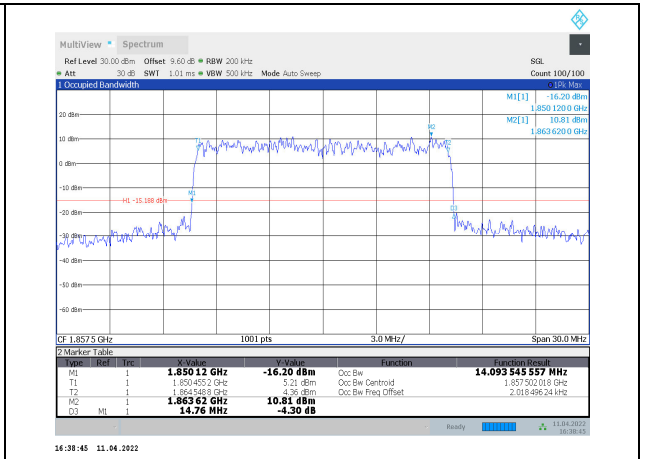

### 4.2.3 Channel bandwidth=15MHz

1-N2-PC3-15-15-L-1-CP-QPSK-Outer\_Full-75@0-Ant1-13.367-14.070-≤15-PASS

1-N2-PC3-15-15-L-2-CP-16QAM-Outer\_Full-79@0-Ant1-14.072-14.760-≤15-PASS

1-N2-PC3-15-15-L-3-CP-64QAM-Outer\_Full-79@0-Ant1-14.143-14.670-≤15-PASS