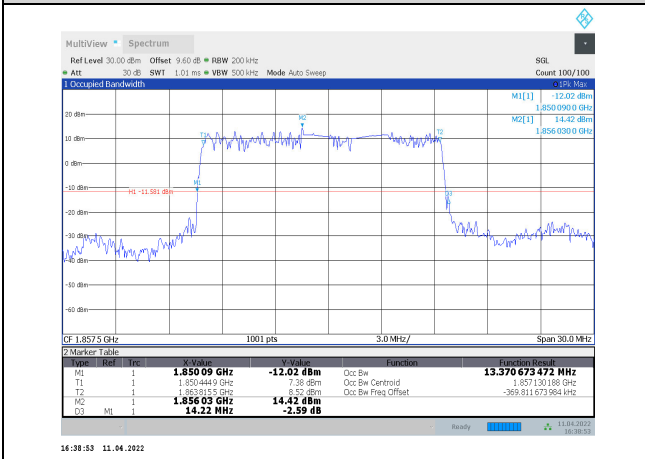

1-N2-PC3-15-15-L-5-DFT-PI/2BPSK-Outer_Full-75@0-Ant1-13.371-14.220-≤15-PASS