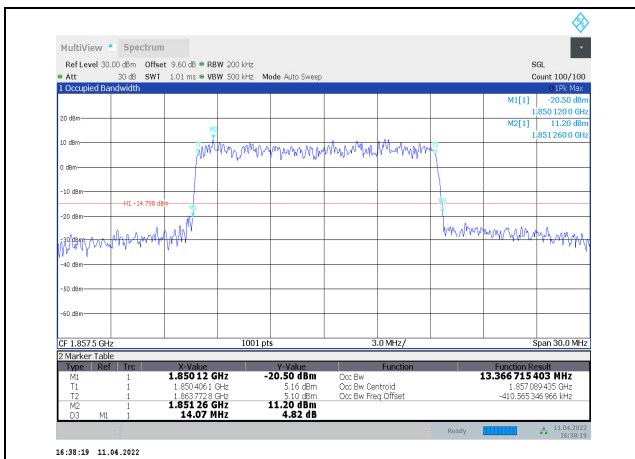

4.2.3 Channel bandwidth=15MHz

1-N2-PC3-15-15-L-1-CP-QPSK-Outer_Full-75@0-Ant1-13.367-14.070-≤15-PASS