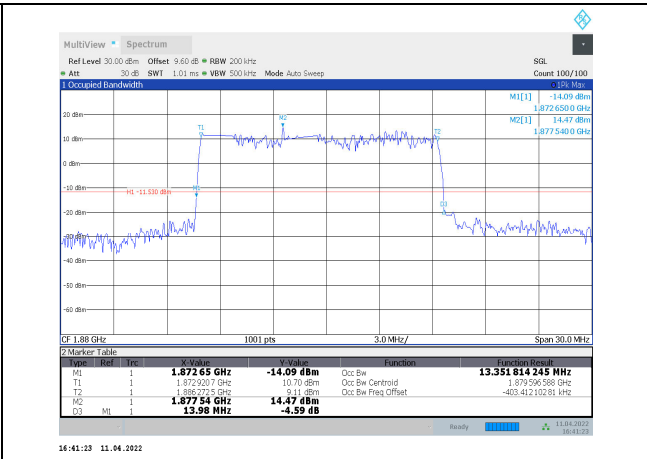

1-N2-PC3-15-15-M-7-DFT-16QAM-Outter_Full-75@0-Ant1-13.352-13.980-≤15-PASS