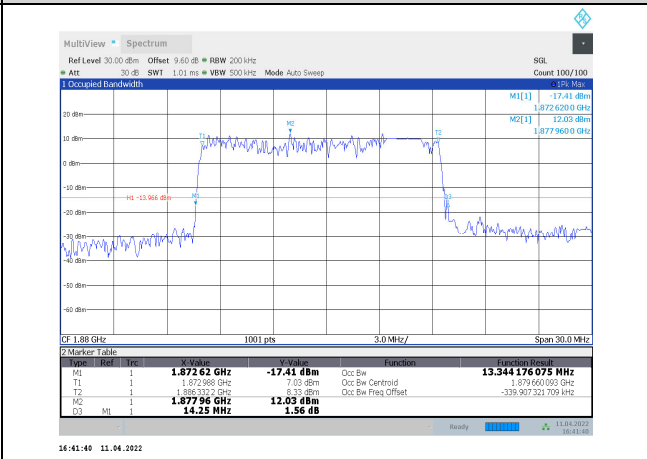

1-N2-PC3-15-15-M-9-DFT-256QAM-Outter_Full-75@0-Ant1-13.344-14.250-≤15-PASS