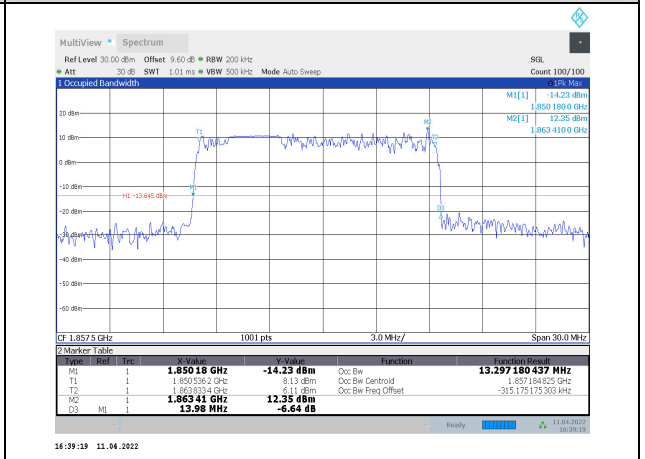

1-N2-PC3-15-15-L-8-DFT-64QAM-Outer_Full-75@0-Ant1-13.297-13.980-≤15-PASS