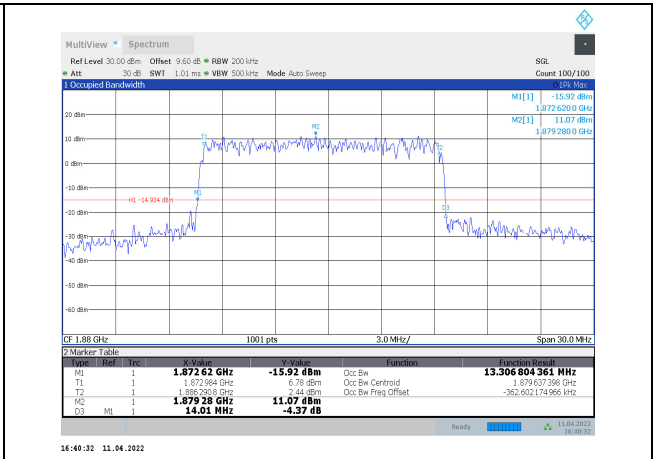

1-N2-PC3-15-15-M-1-CP-QPSK-Outer_Full-75@0-Ant1-13.307-14.010-≤15-PASS