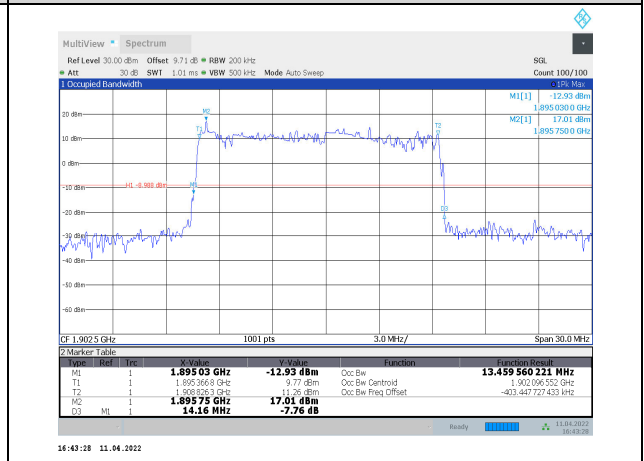

1-N2-PC3-15-15-H-6-DFT-QPSK-Outer_Full-75@0-Ant1-13.46-14.160-≤15-PASS