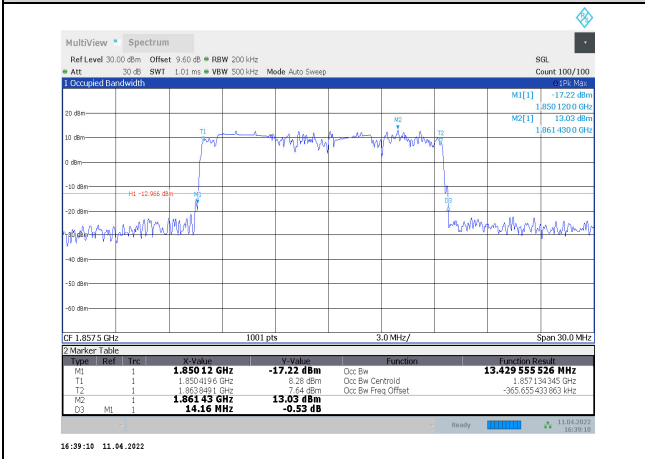

1-N2-PC3-15-15-L-7-DFT-16QAM-Outer_Full-75@0-Ant1-13.43-14.160-≤15-PASS