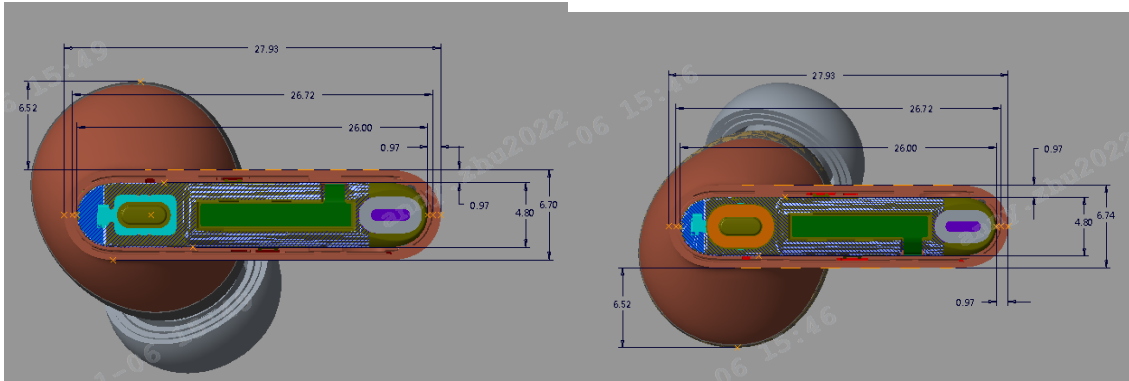

## 1. SAR measurement System

## 2. Photographs of Tissue Simulate Liquid

Photo 1: Tissue Simulant Liquid for Head 2450

### 3. Photographs of EUT test position

<p><b>Photo 2: Left Earbud Side1 0mm</b></p>	<p><b>Photo 3: Left Earbud Side2 0mm</b></p>
	
<p><b>Photo 4: Right Earbud Side3 0mm</b></p>	<p><b>Photo 5: Right Earbud Side4 0mm</b></p>
	

## 5. EUT Constructional Details

Details please Refer to the <External Photos> & <Internal Photos>.