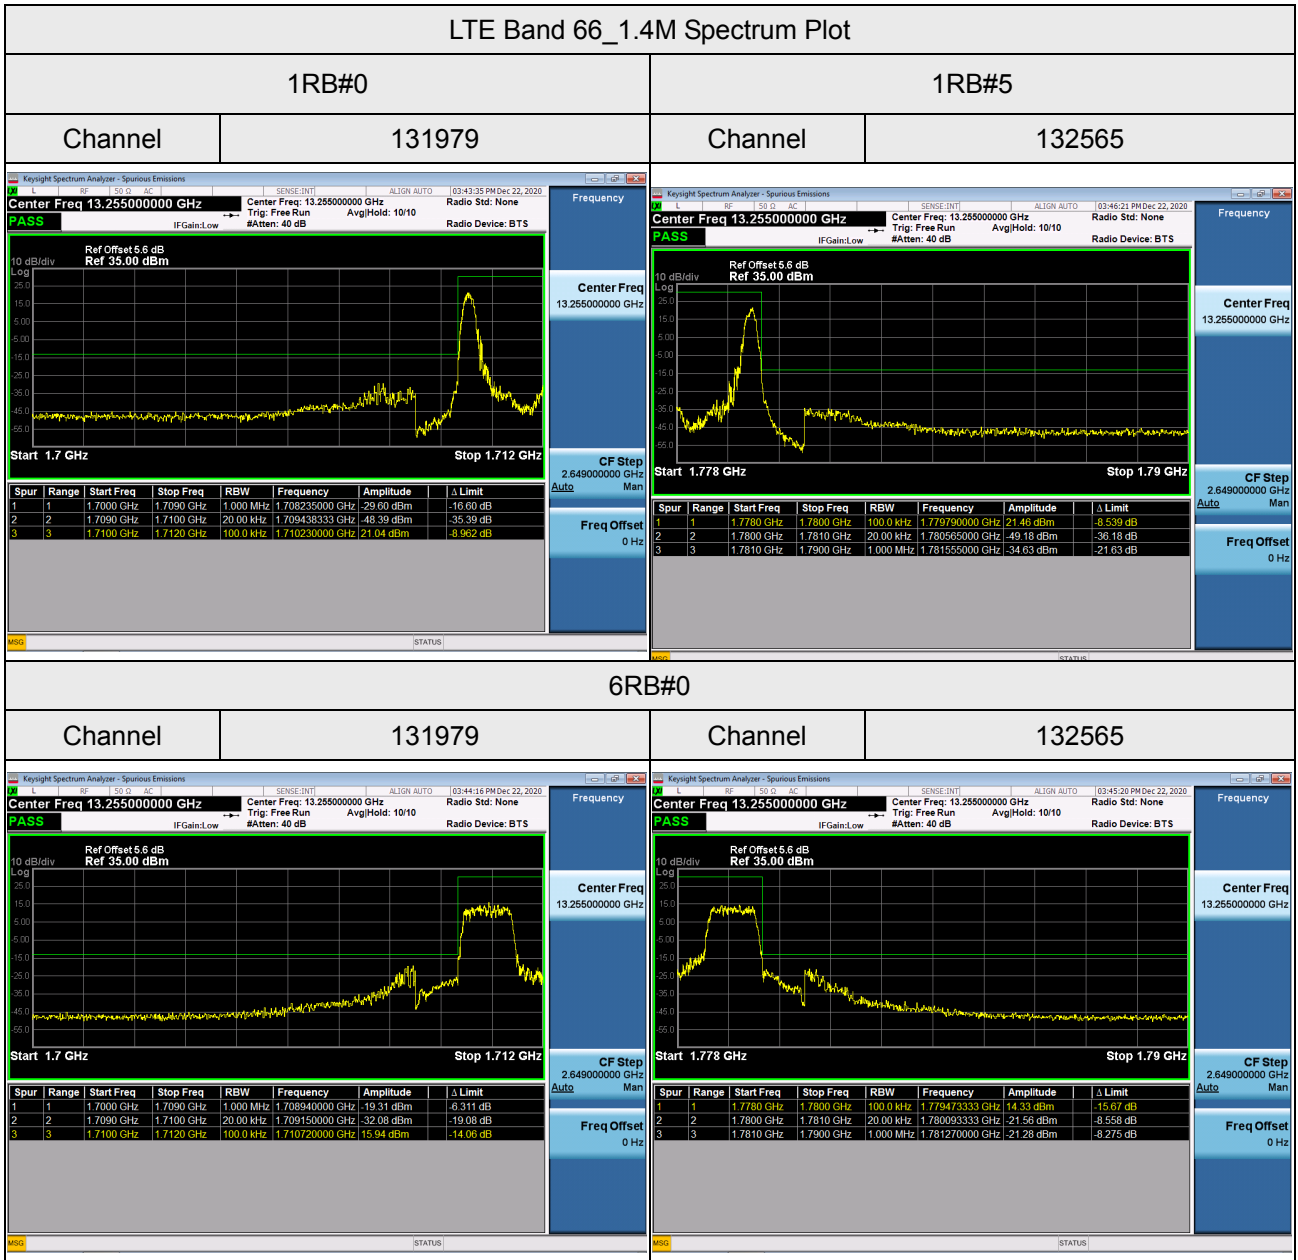

LTE Band 12_5M Spectrum Plot

25RB#0

LTE Band 66_3M Spectrum Plot

LTE Band 66_5M Spectrum Plot

APPENDIX H - PEAK TO AVERAGE RATIO

WCDMA Band IV_WCDMA Spectrum Plot

WCDMA Band IV_HSDPA Spectrum Plot

WCDMA Band IV_HSUPA Spectrum Plot

LTE Band 4_1.4M Spectrum Plot

LTE Band 4_3M Spectrum Plot

LTE Band 4_5M Spectrum Plot

LTE Band 4_10M Spectrum Plot

LTE Band 4_15M Spectrum Plot

LTE Band 4_20M Spectrum Plot