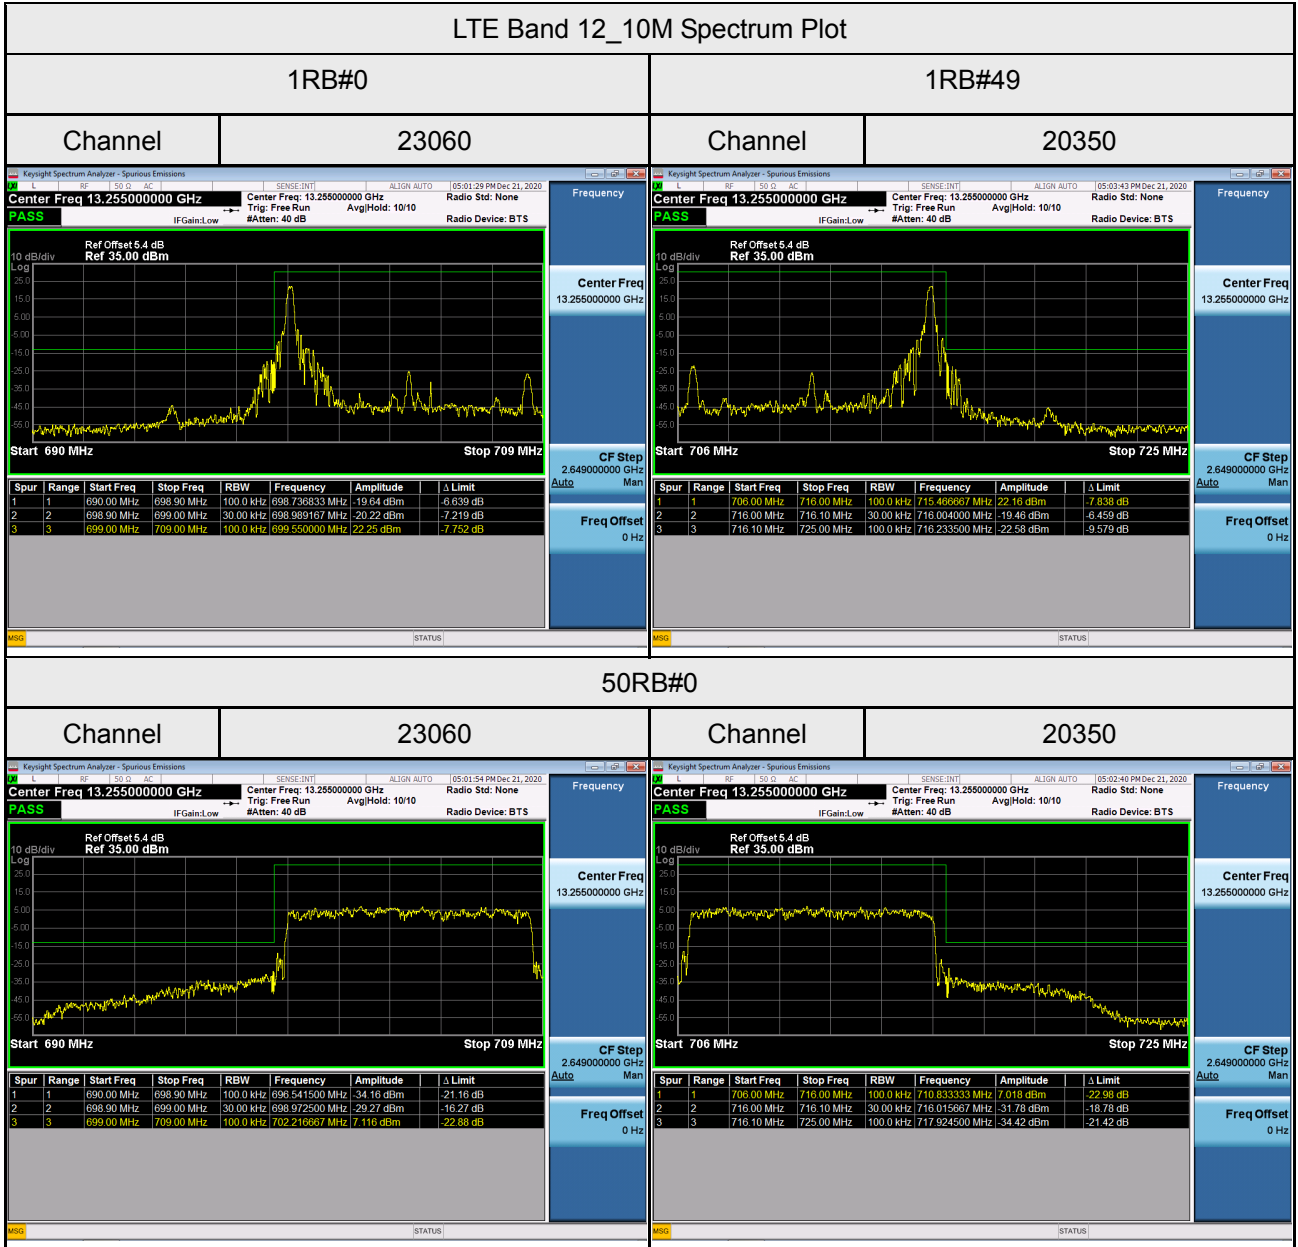

LTE Band 12_5M Spectrum Plot

25RB#0

LTE Band 66_3M Spectrum Plot

LTE Band 66_5M Spectrum Plot

APPENDIX H - PEAK TO AVERAGE RATIO

WCDMA Band IV_WCDMA Spectrum Plot

WCDMA Band IV_HSDPA Spectrum Plot

WCDMA Band IV_HSUPA Spectrum Plot

LTE Band 4_1.4M Spectrum Plot

LTE Band 4_3M Spectrum Plot

LTE Band 4_5M Spectrum Plot

LTE Band 4_10M Spectrum Plot

LTE Band 4_15M Spectrum Plot

LTE Band 4_20M Spectrum Plot