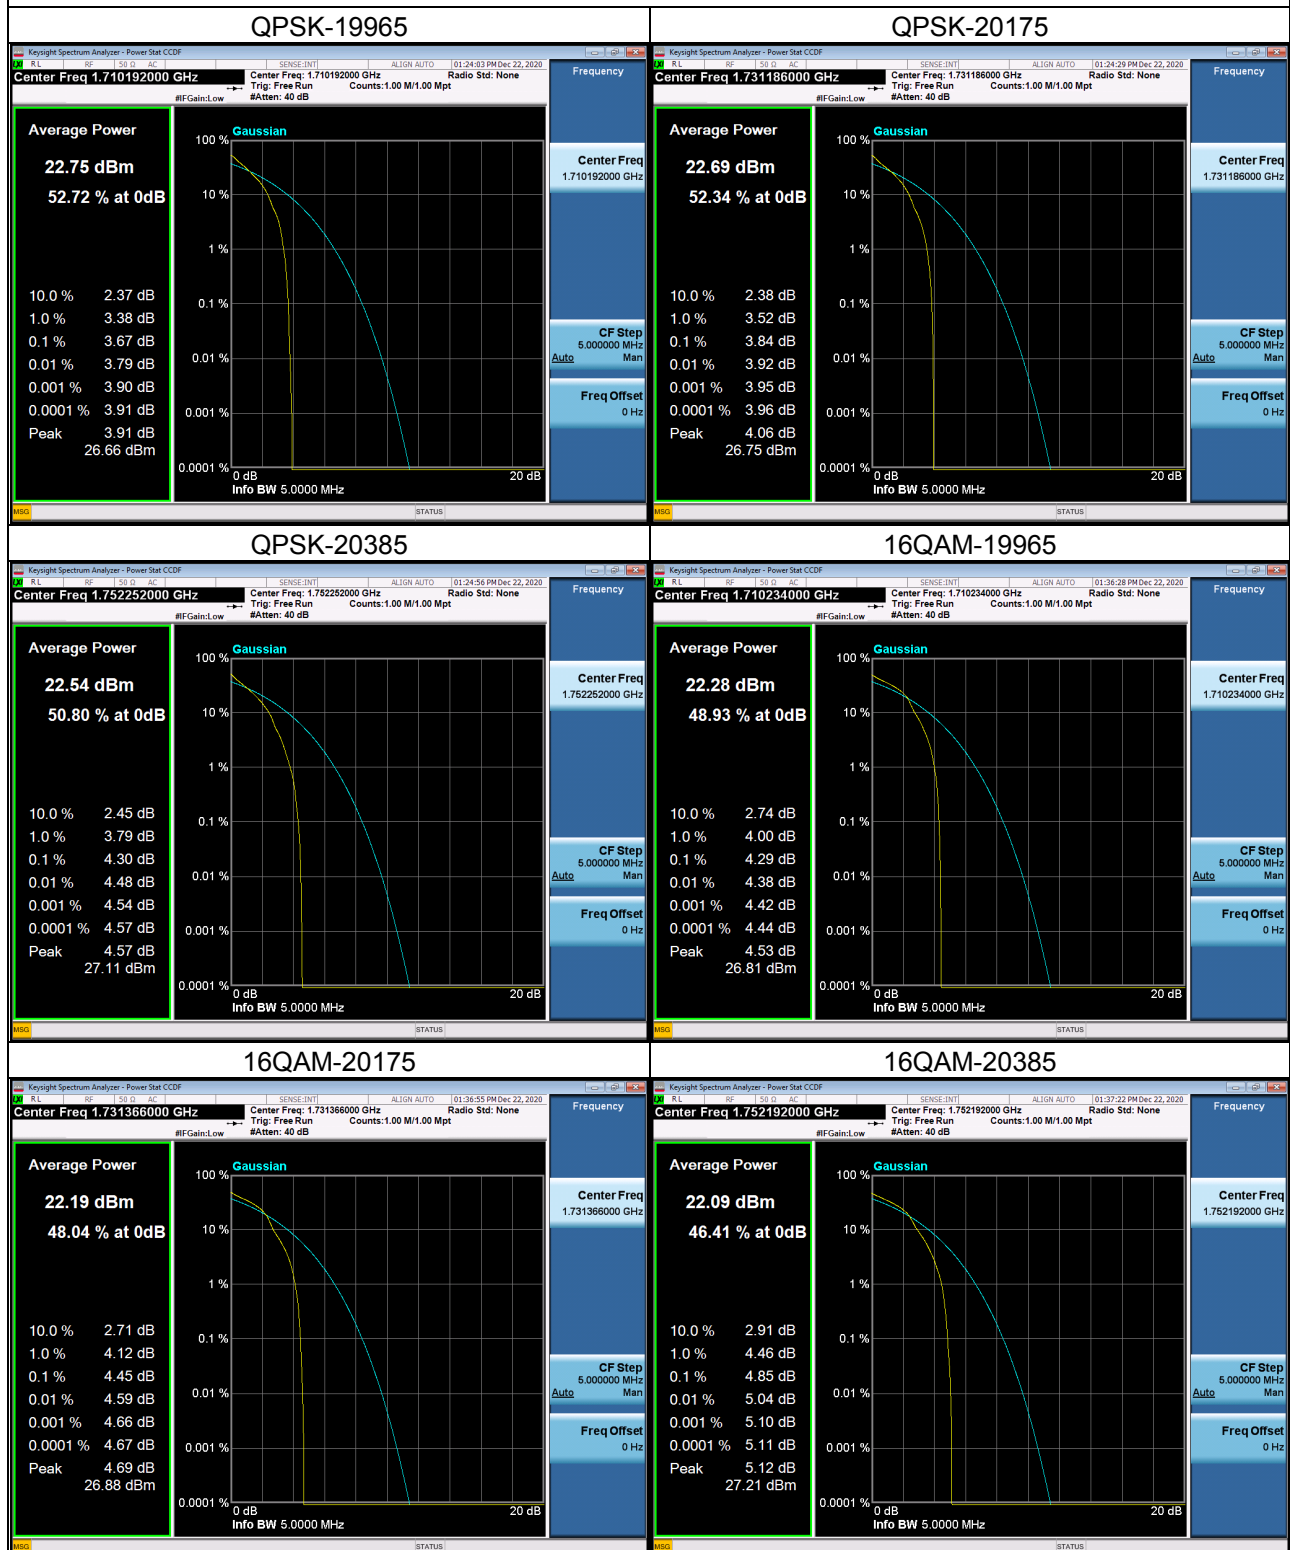

LTE Band 12_5M Spectrum Plot

25RB#0

LTE Band 66_3M Spectrum Plot

LTE Band 66_5M Spectrum Plot

APPENDIX H - PEAK TO AVERAGE RATIO

WCDMA Band IV_WCDMA Spectrum Plot

WCDMA Band IV_HSDPA Spectrum Plot

WCDMA Band IV_HSUPA Spectrum Plot

LTE Band 4_1.4M Spectrum Plot

LTE Band 4_3M Spectrum Plot

LTE Band 4_5M Spectrum Plot

LTE Band 4_10M Spectrum Plot

LTE Band 4_15M Spectrum Plot

LTE Band 4_20M Spectrum Plot