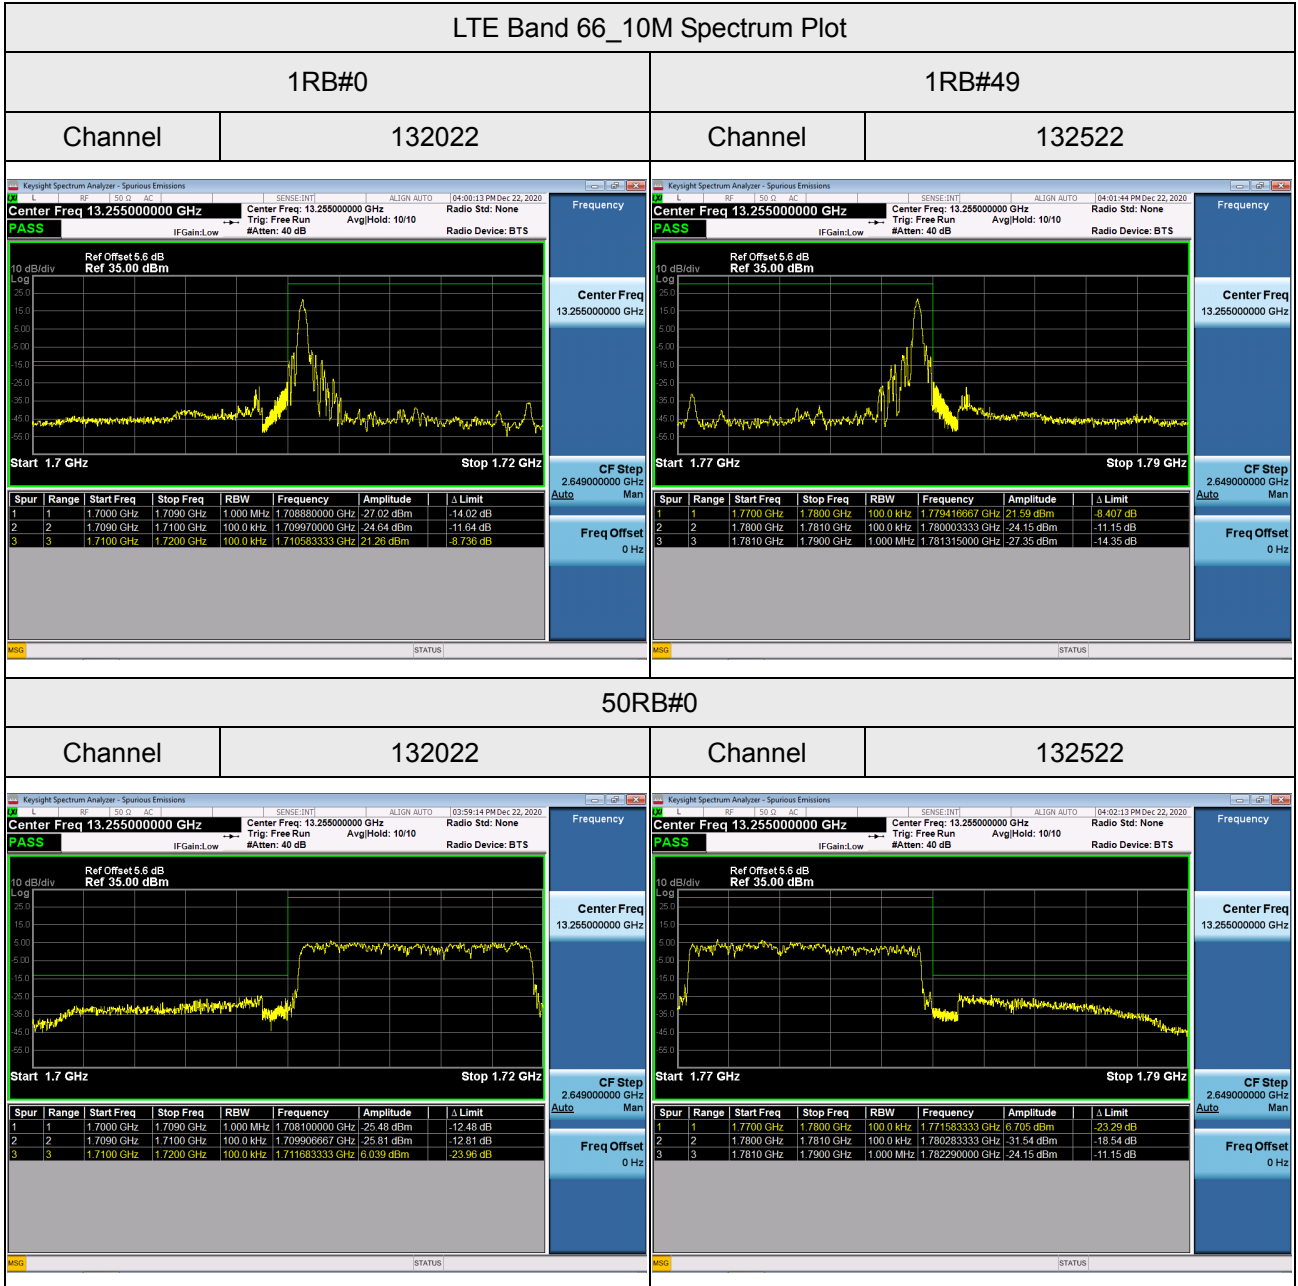

LTE Band 12_5M Spectrum Plot

25RB#0

LTE Band 66_3M Spectrum Plot

LTE Band 66_5M Spectrum Plot

APPENDIX H - PEAK TO AVERAGE RATIO

WCDMA Band IV_WCDMA Spectrum Plot

WCDMA Band IV_HSDPA Spectrum Plot

WCDMA Band IV_HSUPA Spectrum Plot

LTE Band 4_1.4M Spectrum Plot

LTE Band 4_3M Spectrum Plot

LTE Band 4_5M Spectrum Plot

LTE Band 4_10M Spectrum Plot

LTE Band 4_15M Spectrum Plot

LTE Band 4_20M Spectrum Plot