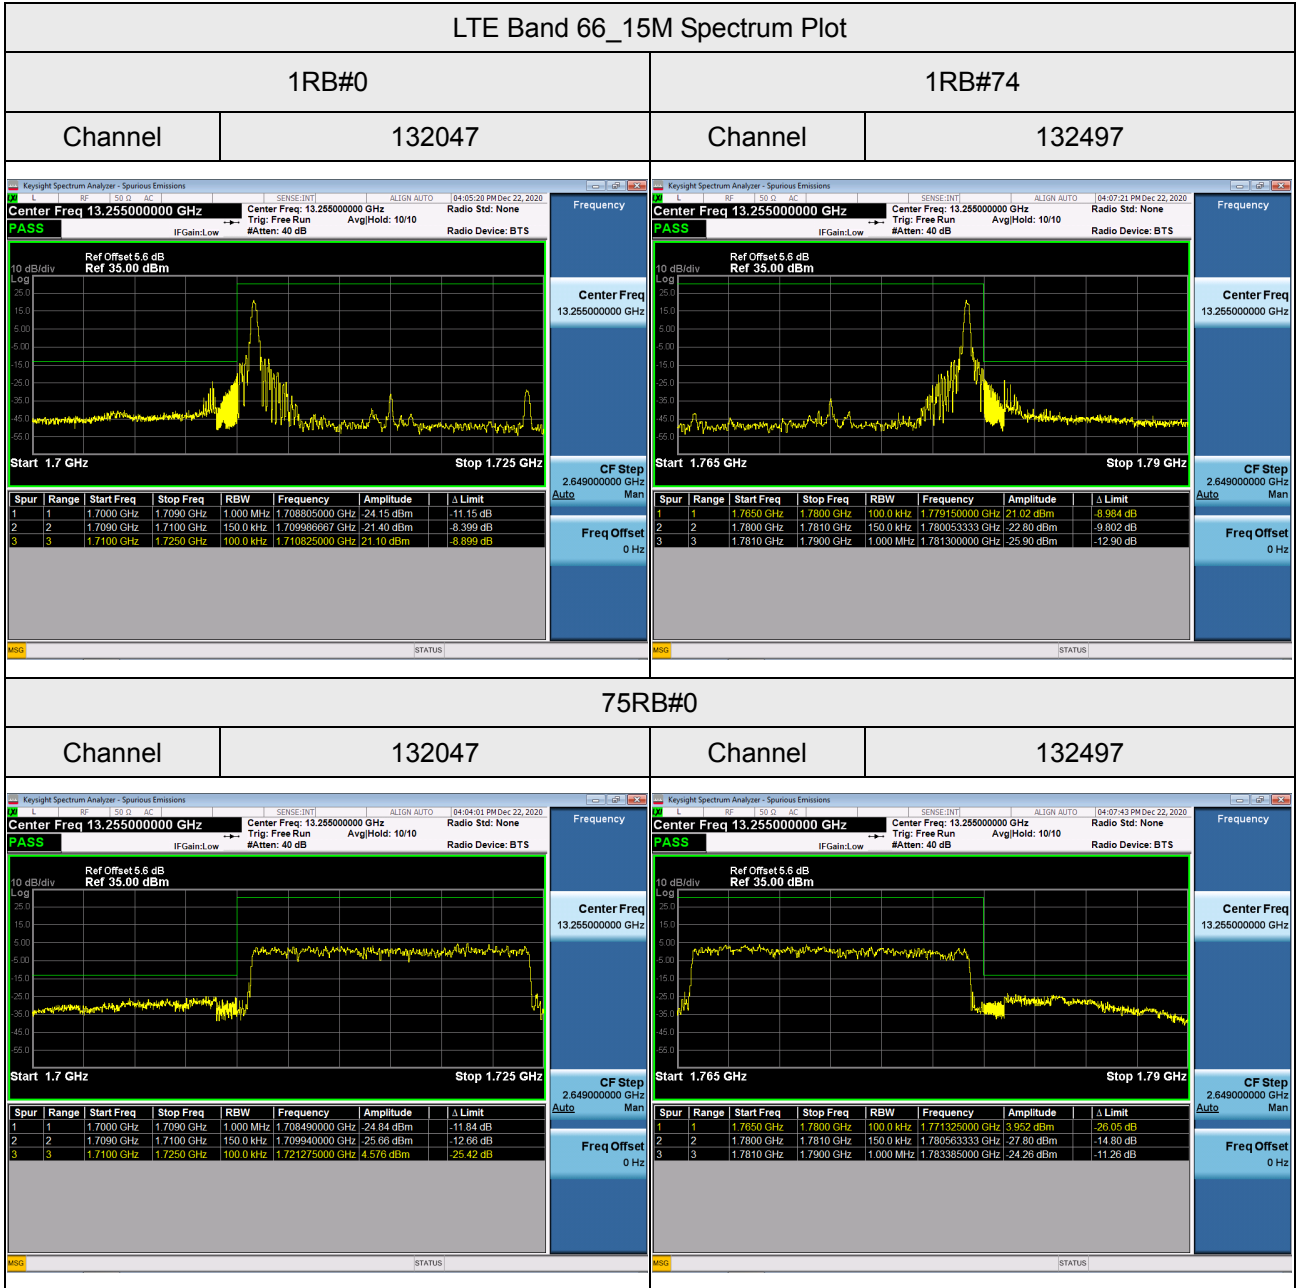

LTE Band 12_5M Spectrum Plot

25RB#0

LTE Band 66_3M Spectrum Plot

LTE Band 66_5M Spectrum Plot

APPENDIX H - PEAK TO AVERAGE RATIO

WCDMA Band IV_WCDMA Spectrum Plot

WCDMA Band IV_HSDPA Spectrum Plot

WCDMA Band IV_HSUPA Spectrum Plot

LTE Band 4_1.4M Spectrum Plot

LTE Band 4_3M Spectrum Plot

LTE Band 4_5M Spectrum Plot

LTE Band 4_10M Spectrum Plot

LTE Band 4_15M Spectrum Plot

LTE Band 4_20M Spectrum Plot