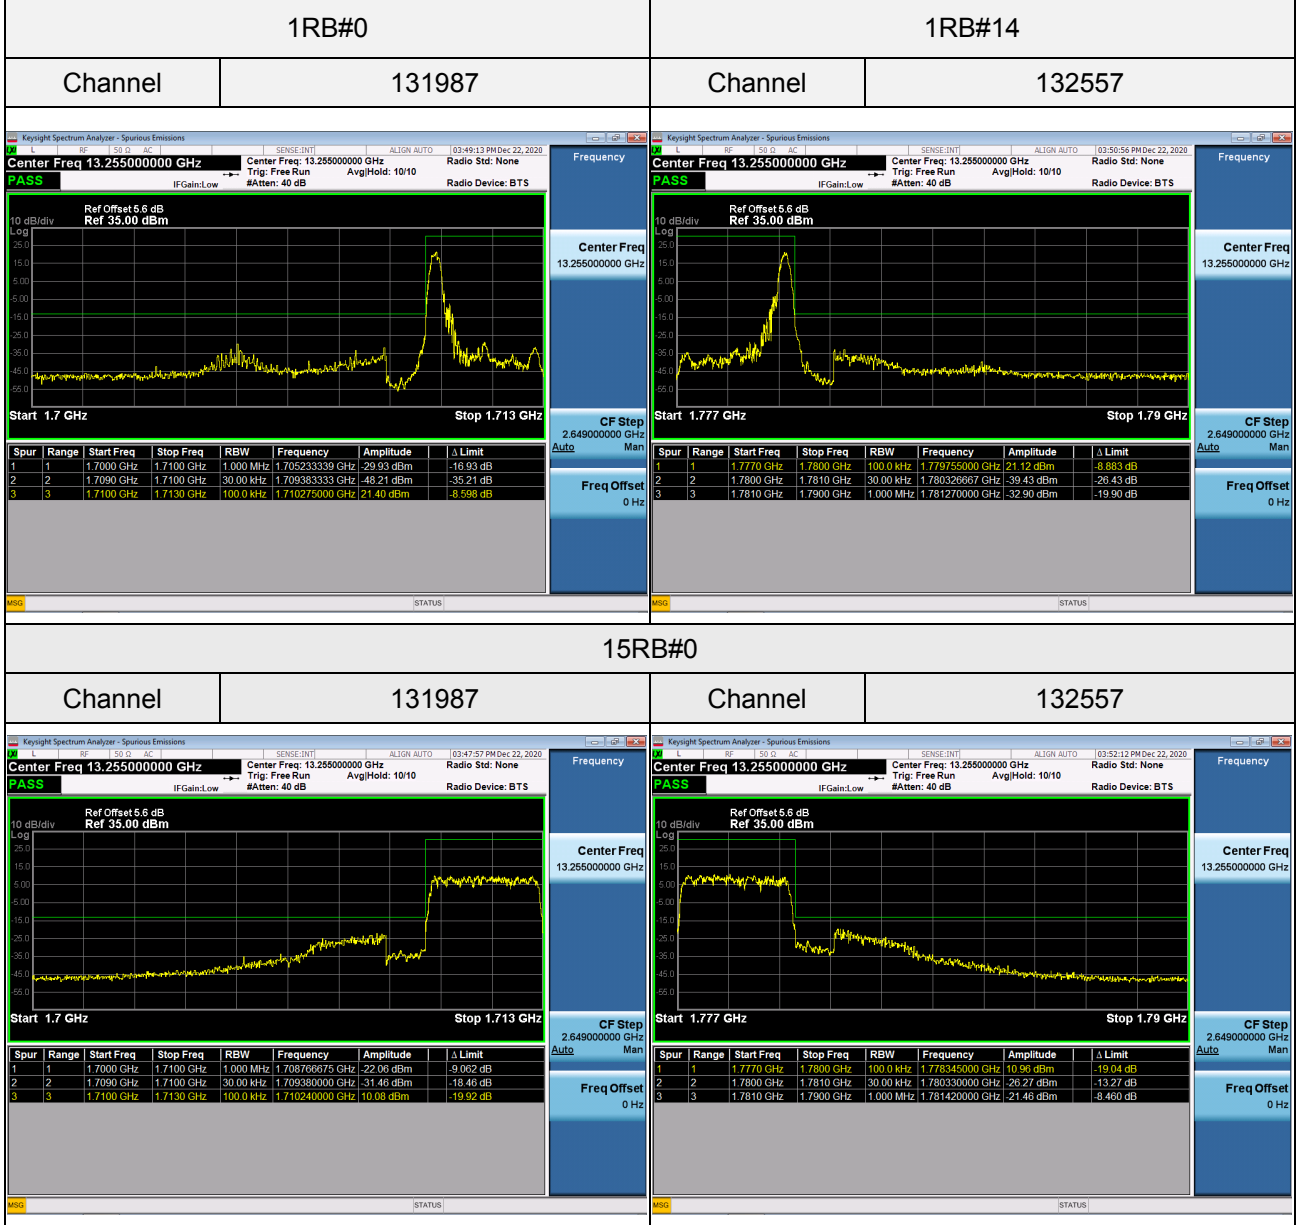

LTE Band 12_5M Spectrum Plot

25RB#0

LTE Band 66_3M Spectrum Plot

LTE Band 66_5M Spectrum Plot

APPENDIX H - PEAK TO AVERAGE RATIO

WCDMA Band IV_WCDMA Spectrum Plot

WCDMA Band IV_HSDPA Spectrum Plot

WCDMA Band IV_HSUPA Spectrum Plot

LTE Band 4_1.4M Spectrum Plot

LTE Band 4_3M Spectrum Plot

LTE Band 4_5M Spectrum Plot

LTE Band 4_10M Spectrum Plot

LTE Band 4_15M Spectrum Plot

LTE Band 4_20M Spectrum Plot