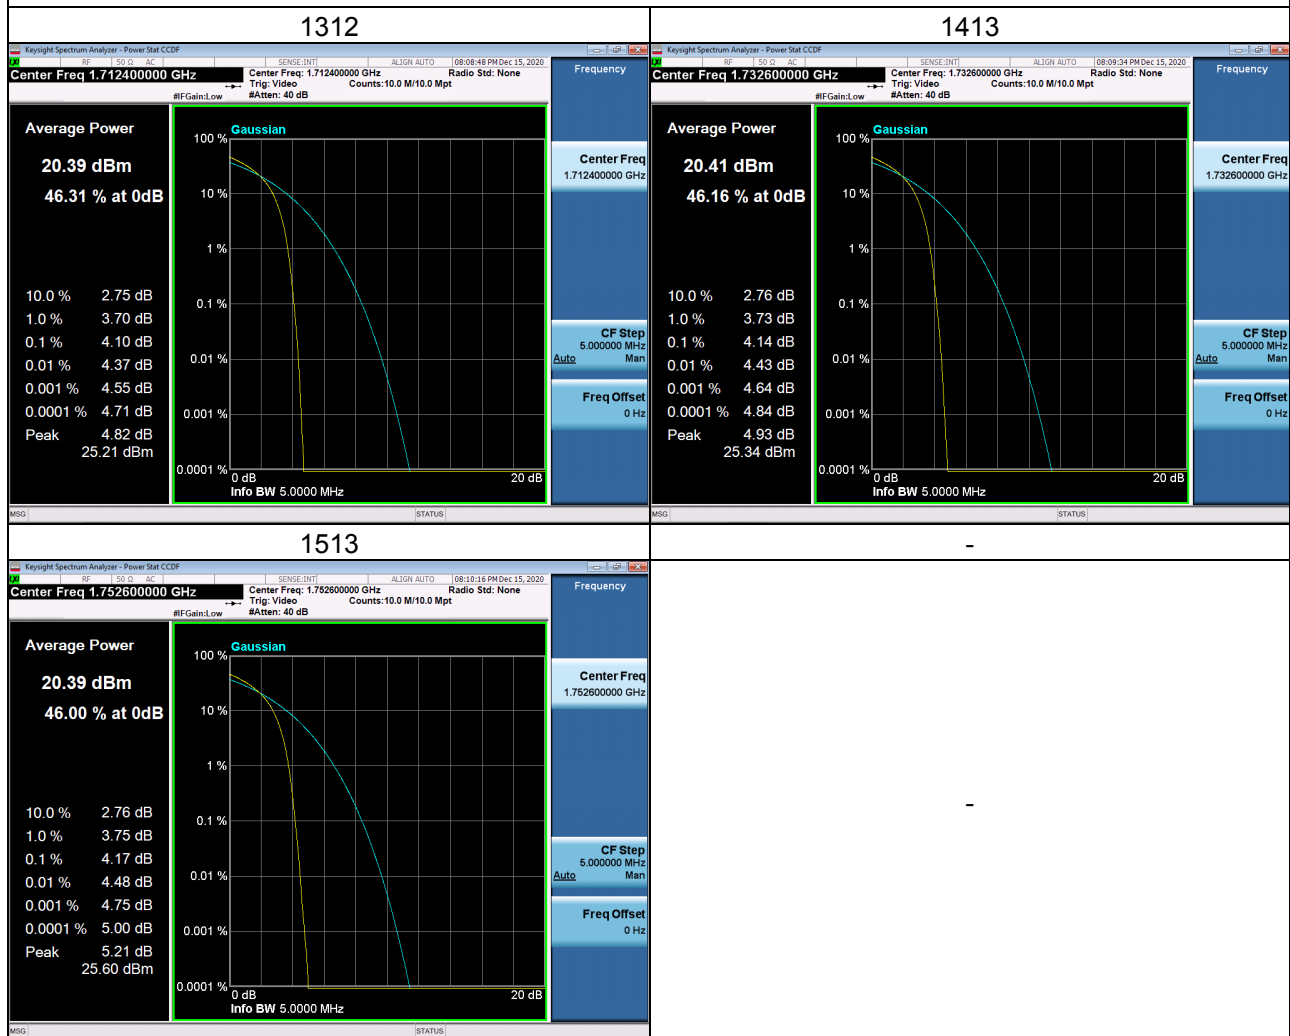

LTE Band 12_5M Spectrum Plot

25RB#0

LTE Band 66_3M Spectrum Plot

LTE Band 66_5M Spectrum Plot

APPENDIX H - PEAK TO AVERAGE RATIO

WCDMA Band IV_WCDMA Spectrum Plot

WCDMA Band IV_HSDPA Spectrum Plot

WCDMA Band IV_HSUPA Spectrum Plot

LTE Band 4_1.4M Spectrum Plot

LTE Band 4_3M Spectrum Plot

LTE Band 4_5M Spectrum Plot

LTE Band 4_10M Spectrum Plot

LTE Band 4_15M Spectrum Plot

LTE Band 4_20M Spectrum Plot