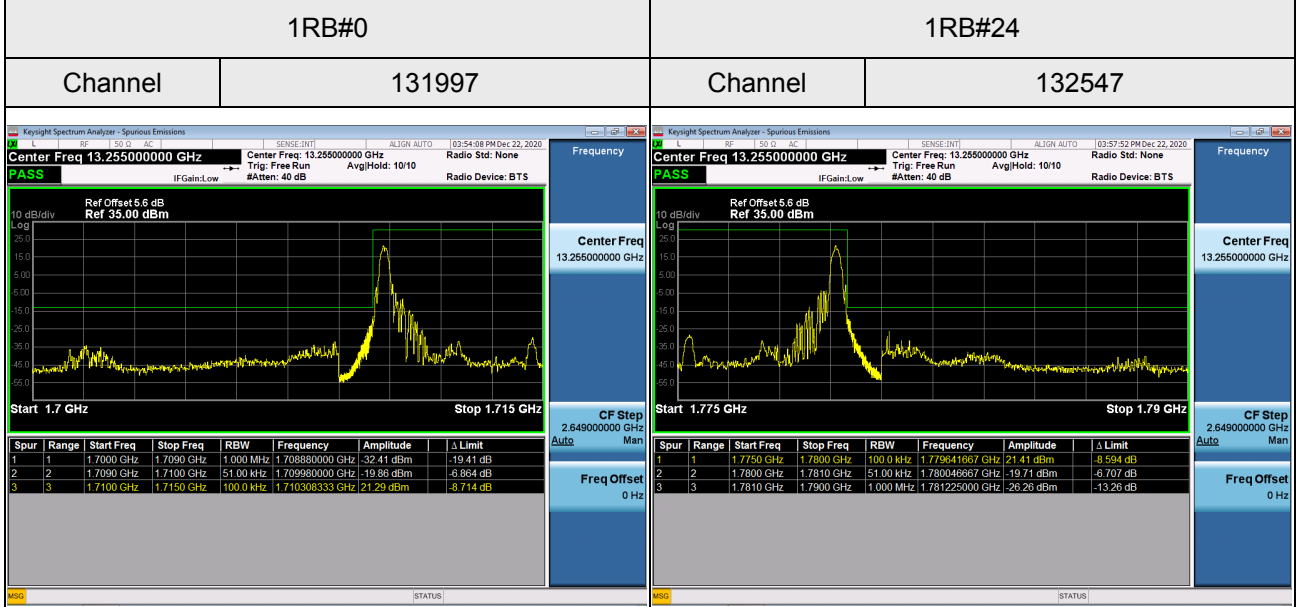

LTE Band 12_5M Spectrum Plot

25RB#0

LTE Band 66_3M Spectrum Plot

LTE Band 66_5M Spectrum Plot

APPENDIX H - PEAK TO AVERAGE RATIO

WCDMA Band IV_WCDMA Spectrum Plot

WCDMA Band IV_HSDPA Spectrum Plot

WCDMA Band IV_HSUPA Spectrum Plot

LTE Band 4_1.4M Spectrum Plot

LTE Band 4_3M Spectrum Plot

LTE Band 4_5M Spectrum Plot

LTE Band 4_10M Spectrum Plot

LTE Band 4_15M Spectrum Plot

LTE Band 4_20M Spectrum Plot