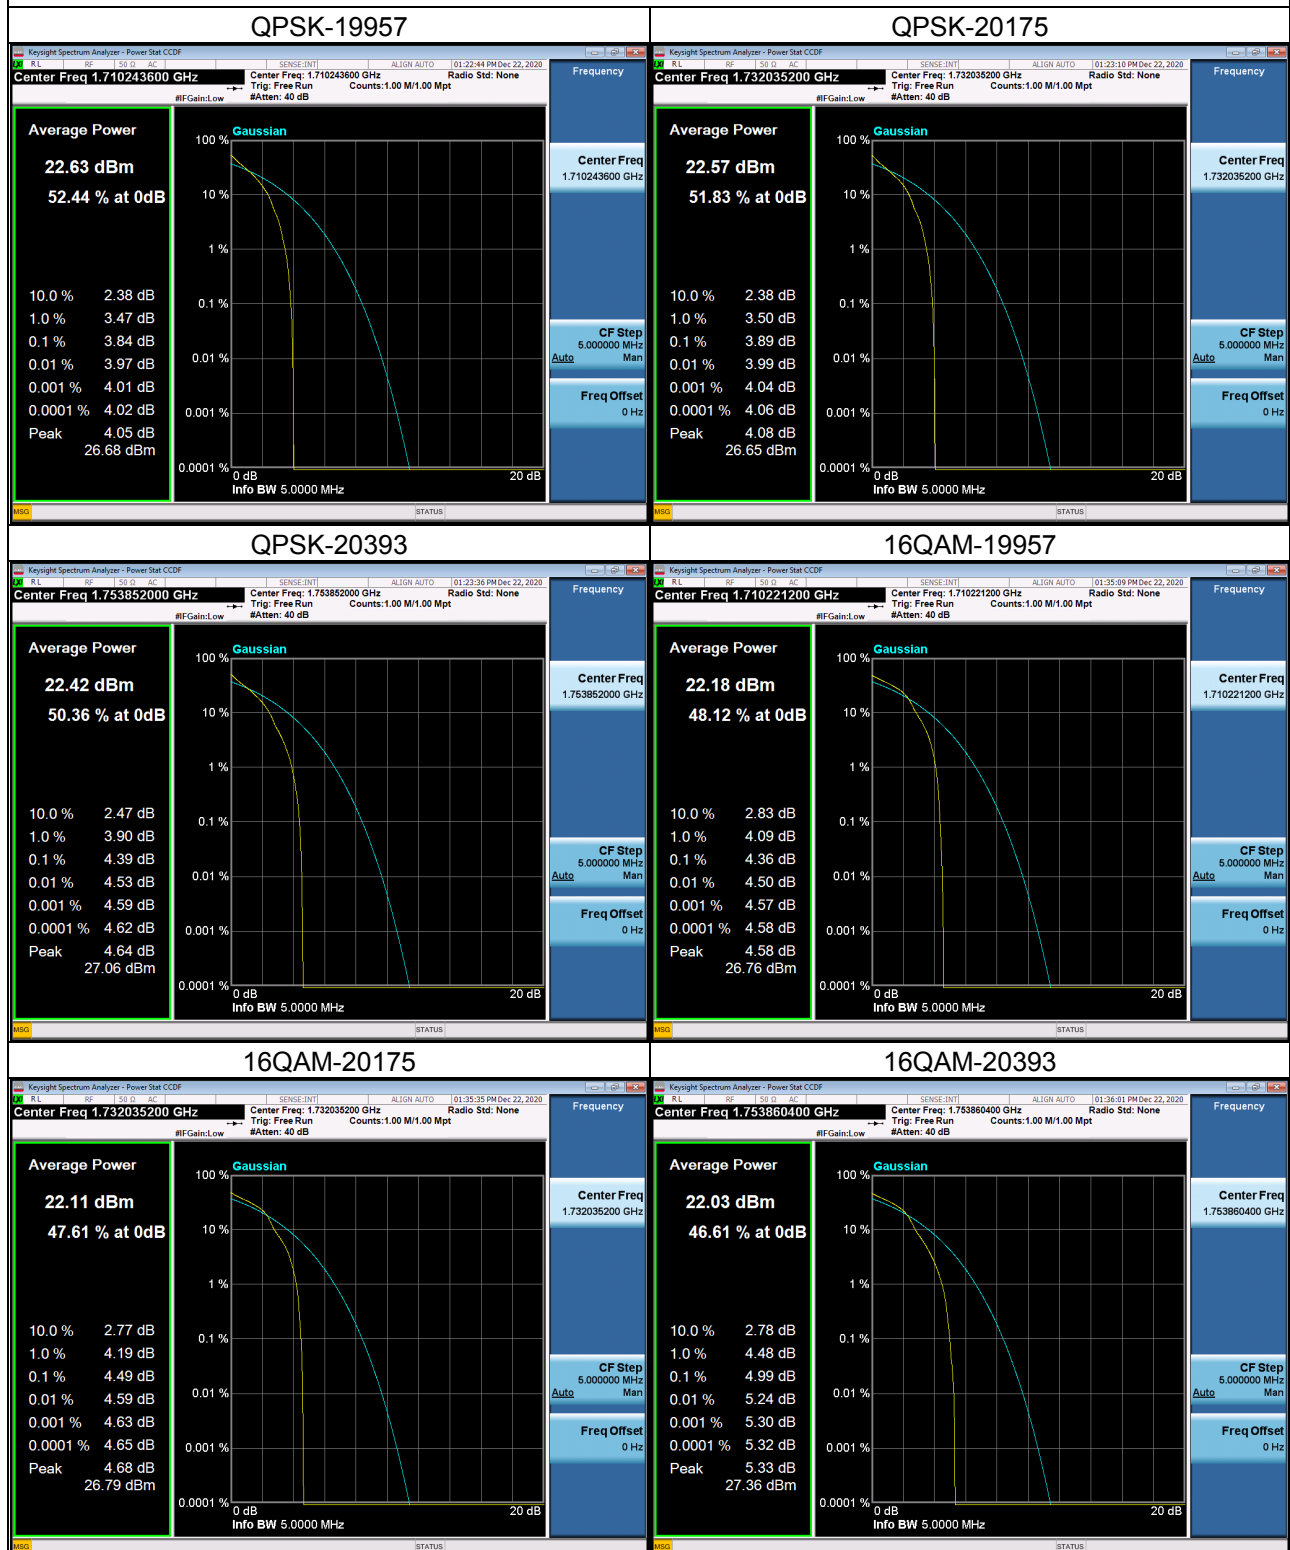

LTE Band 12_5M Spectrum Plot

25RB#0

LTE Band 66_3M Spectrum Plot

LTE Band 66_5M Spectrum Plot

APPENDIX H - PEAK TO AVERAGE RATIO

WCDMA Band IV_WCDMA Spectrum Plot

WCDMA Band IV_HSDPA Spectrum Plot

WCDMA Band IV_HSUPA Spectrum Plot

LTE Band 4_1.4M Spectrum Plot

LTE Band 4_3M Spectrum Plot

LTE Band 4_5M Spectrum Plot

LTE Band 4_10M Spectrum Plot

LTE Band 4_15M Spectrum Plot

LTE Band 4_20M Spectrum Plot