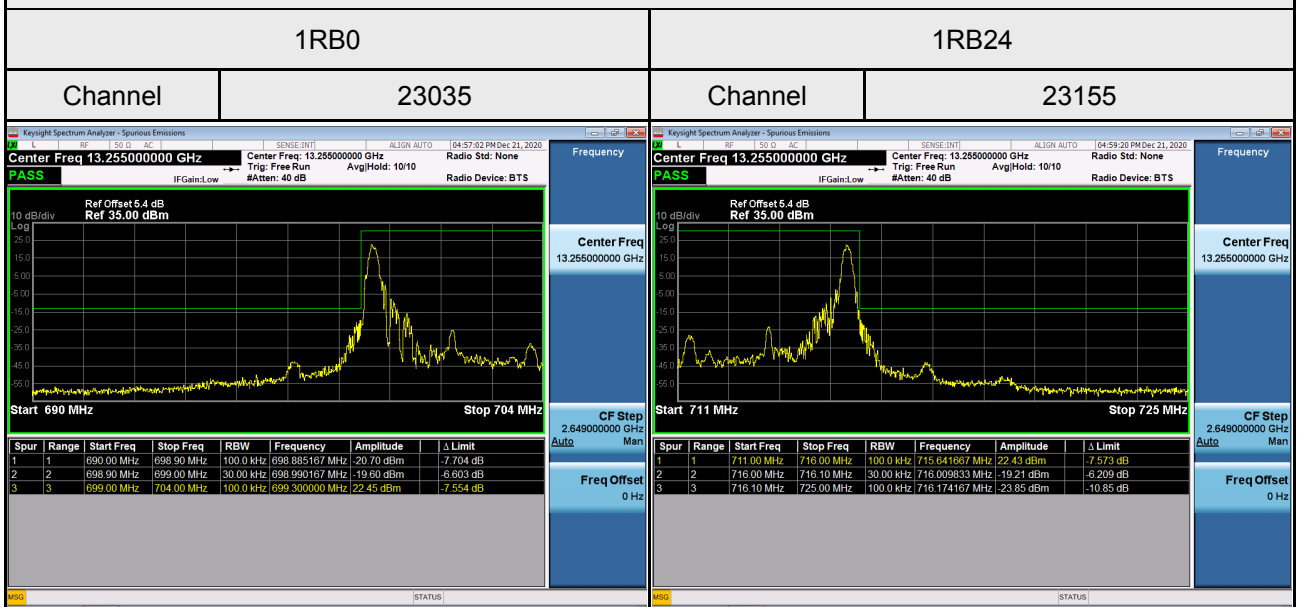

LTE Band 12_5M Spectrum Plot

25RB#0

LTE Band 66_3M Spectrum Plot

LTE Band 66_5M Spectrum Plot

APPENDIX H - PEAK TO AVERAGE RATIO

WCDMA Band IV_WCDMA Spectrum Plot

WCDMA Band IV_HSDPA Spectrum Plot

WCDMA Band IV_HSUPA Spectrum Plot

LTE Band 4_1.4M Spectrum Plot

LTE Band 4_3M Spectrum Plot

LTE Band 4_5M Spectrum Plot

LTE Band 4_10M Spectrum Plot

LTE Band 4_15M Spectrum Plot

LTE Band 4_20M Spectrum Plot