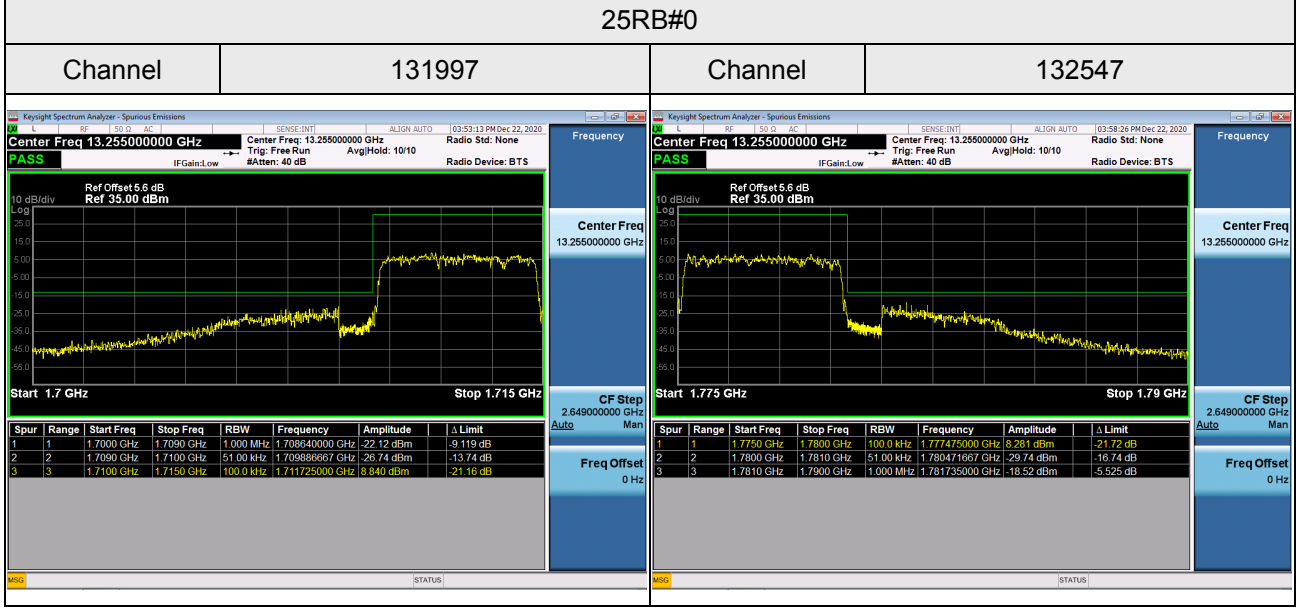

LTE Band 12_5M Spectrum Plot

25RB#0

LTE Band 66_3M Spectrum Plot

LTE Band 66_5M Spectrum Plot

APPENDIX H - PEAK TO AVERAGE RATIO

WCDMA Band IV_WCDMA Spectrum Plot

WCDMA Band IV_HSDPA Spectrum Plot

WCDMA Band IV_HSUPA Spectrum Plot

LTE Band 4_1.4M Spectrum Plot

LTE Band 4_3M Spectrum Plot

LTE Band 4_5M Spectrum Plot

LTE Band 4_10M Spectrum Plot

LTE Band 4_15M Spectrum Plot

LTE Band 4_20M Spectrum Plot