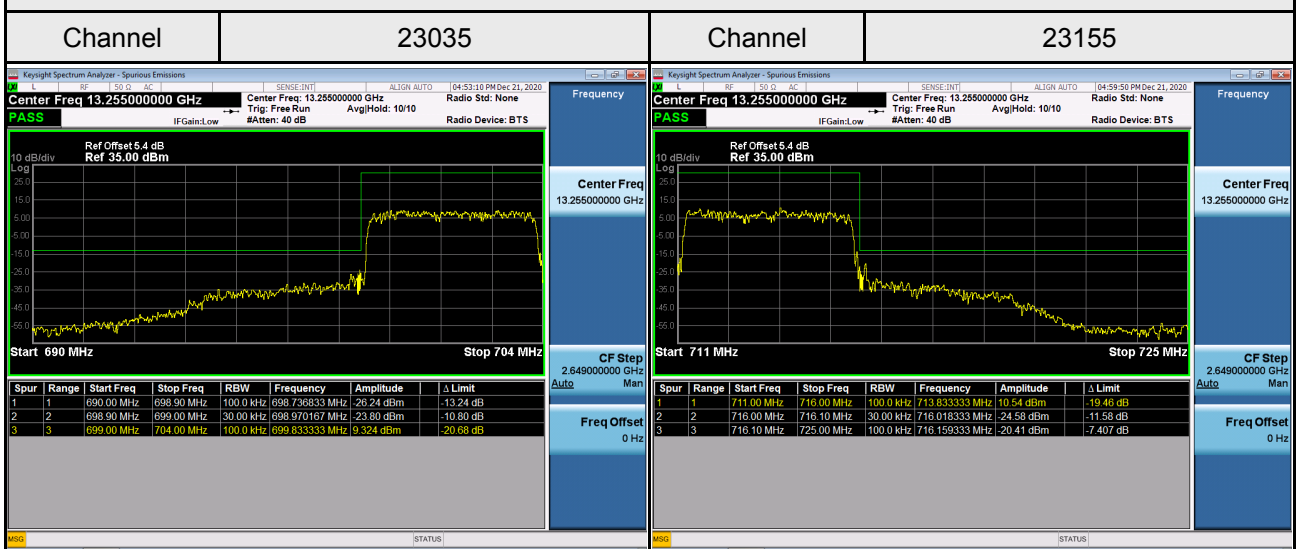

LTE Band 12_5M Spectrum Plot

25RB#0

LTE Band 66_3M Spectrum Plot

LTE Band 66_5M Spectrum Plot

APPENDIX H - PEAK TO AVERAGE RATIO

WCDMA Band IV_WCDMA Spectrum Plot

WCDMA Band IV_HSDPA Spectrum Plot

WCDMA Band IV_HSUPA Spectrum Plot

LTE Band 4_1.4M Spectrum Plot

LTE Band 4_3M Spectrum Plot

LTE Band 4_5M Spectrum Plot

LTE Band 4_10M Spectrum Plot

LTE Band 4_15M Spectrum Plot

LTE Band 4_20M Spectrum Plot