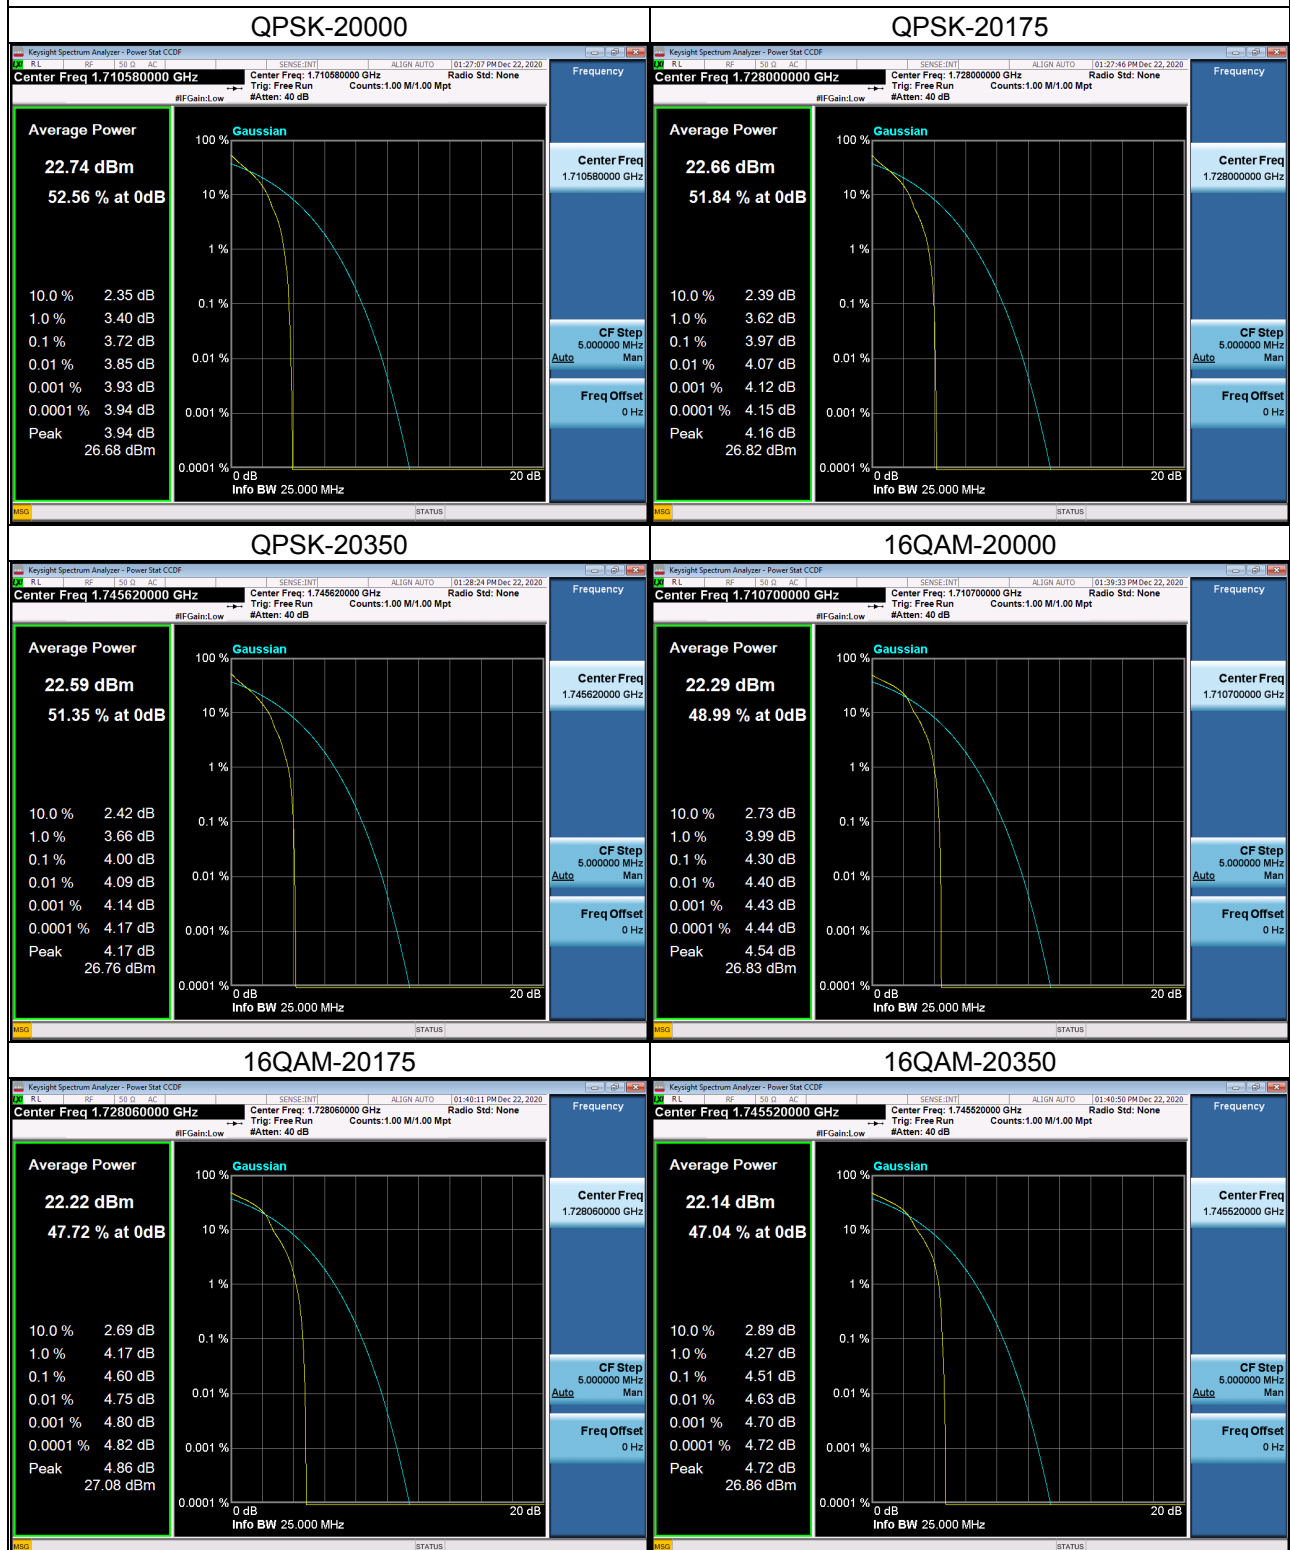

LTE Band 12_5M Spectrum Plot

25RB#0

LTE Band 66_3M Spectrum Plot

LTE Band 66_5M Spectrum Plot

APPENDIX H - PEAK TO AVERAGE RATIO

WCDMA Band IV_WCDMA Spectrum Plot

WCDMA Band IV_HSDPA Spectrum Plot

WCDMA Band IV_HSUPA Spectrum Plot

LTE Band 4_1.4M Spectrum Plot

LTE Band 4_3M Spectrum Plot

LTE Band 4_5M Spectrum Plot

LTE Band 4_10M Spectrum Plot

LTE Band 4_15M Spectrum Plot

LTE Band 4_20M Spectrum Plot