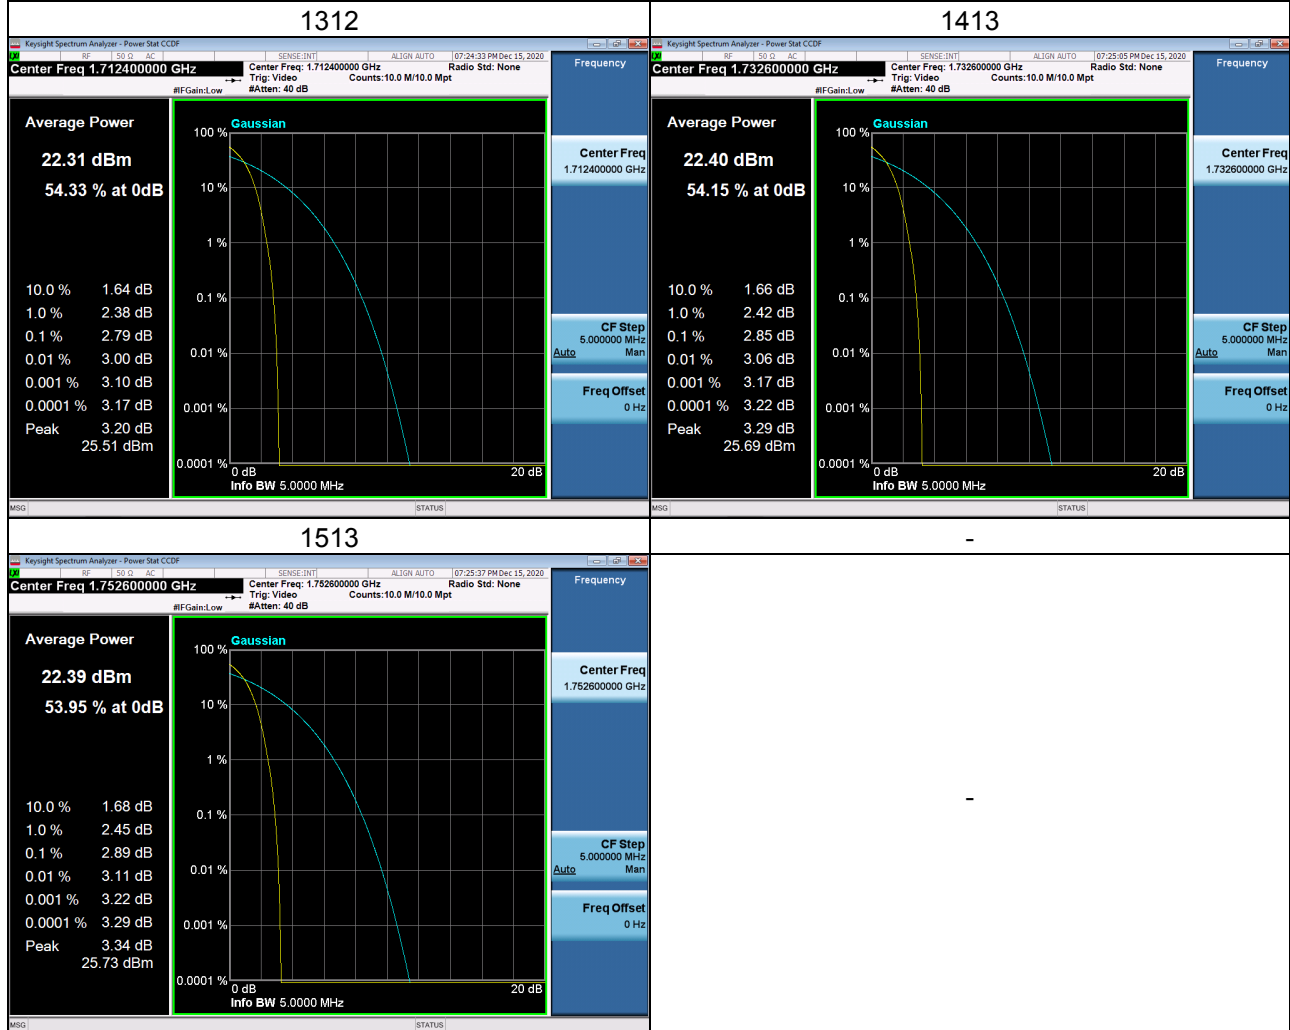

LTE Band 12_5M Spectrum Plot

25RB#0

LTE Band 66_3M Spectrum Plot

LTE Band 66_5M Spectrum Plot

APPENDIX H - PEAK TO AVERAGE RATIO

WCDMA Band IV_WCDMA Spectrum Plot

WCDMA Band IV_HSDPA Spectrum Plot

WCDMA Band IV_HSUPA Spectrum Plot

LTE Band 4_1.4M Spectrum Plot

LTE Band 4_3M Spectrum Plot

LTE Band 4_5M Spectrum Plot

LTE Band 4_10M Spectrum Plot

LTE Band 4_15M Spectrum Plot

LTE Band 4_20M Spectrum Plot