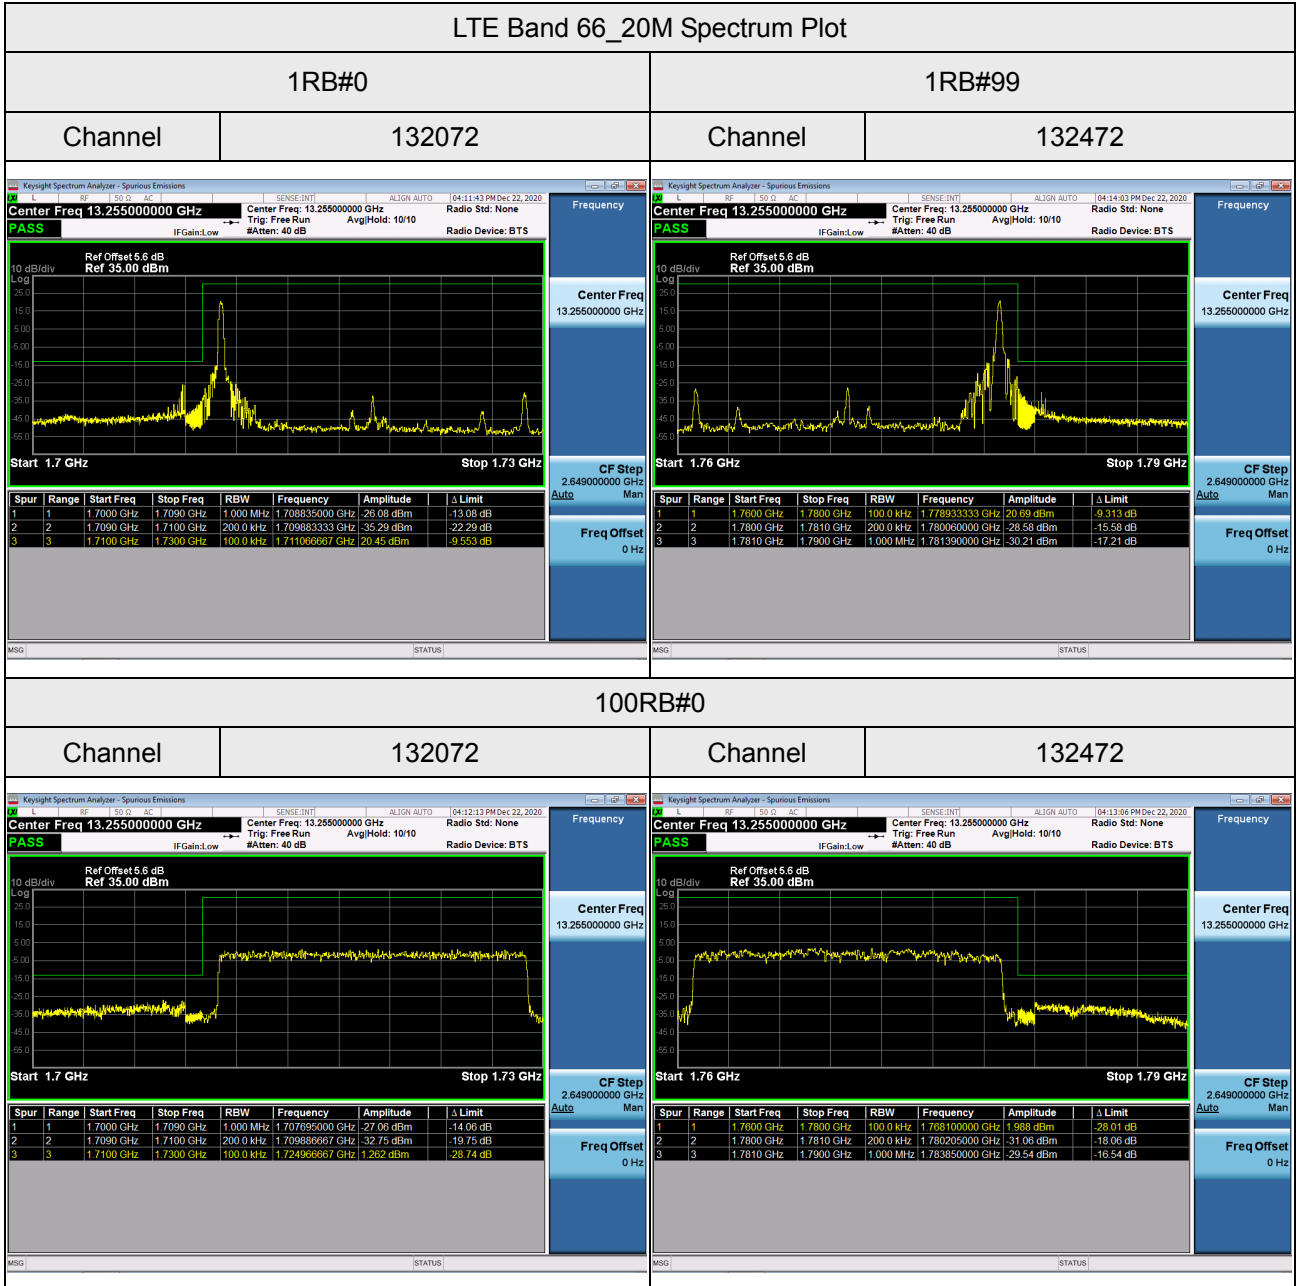

LTE Band 12_5M Spectrum Plot

25RB#0

LTE Band 66_3M Spectrum Plot

LTE Band 66_5M Spectrum Plot

APPENDIX H - PEAK TO AVERAGE RATIO

WCDMA Band IV_WCDMA Spectrum Plot

WCDMA Band IV_HSDPA Spectrum Plot

WCDMA Band IV_HSUPA Spectrum Plot

LTE Band 4_1.4M Spectrum Plot

LTE Band 4_3M Spectrum Plot

LTE Band 4_5M Spectrum Plot

LTE Band 4_10M Spectrum Plot

LTE Band 4_15M Spectrum Plot

LTE Band 4_20M Spectrum Plot