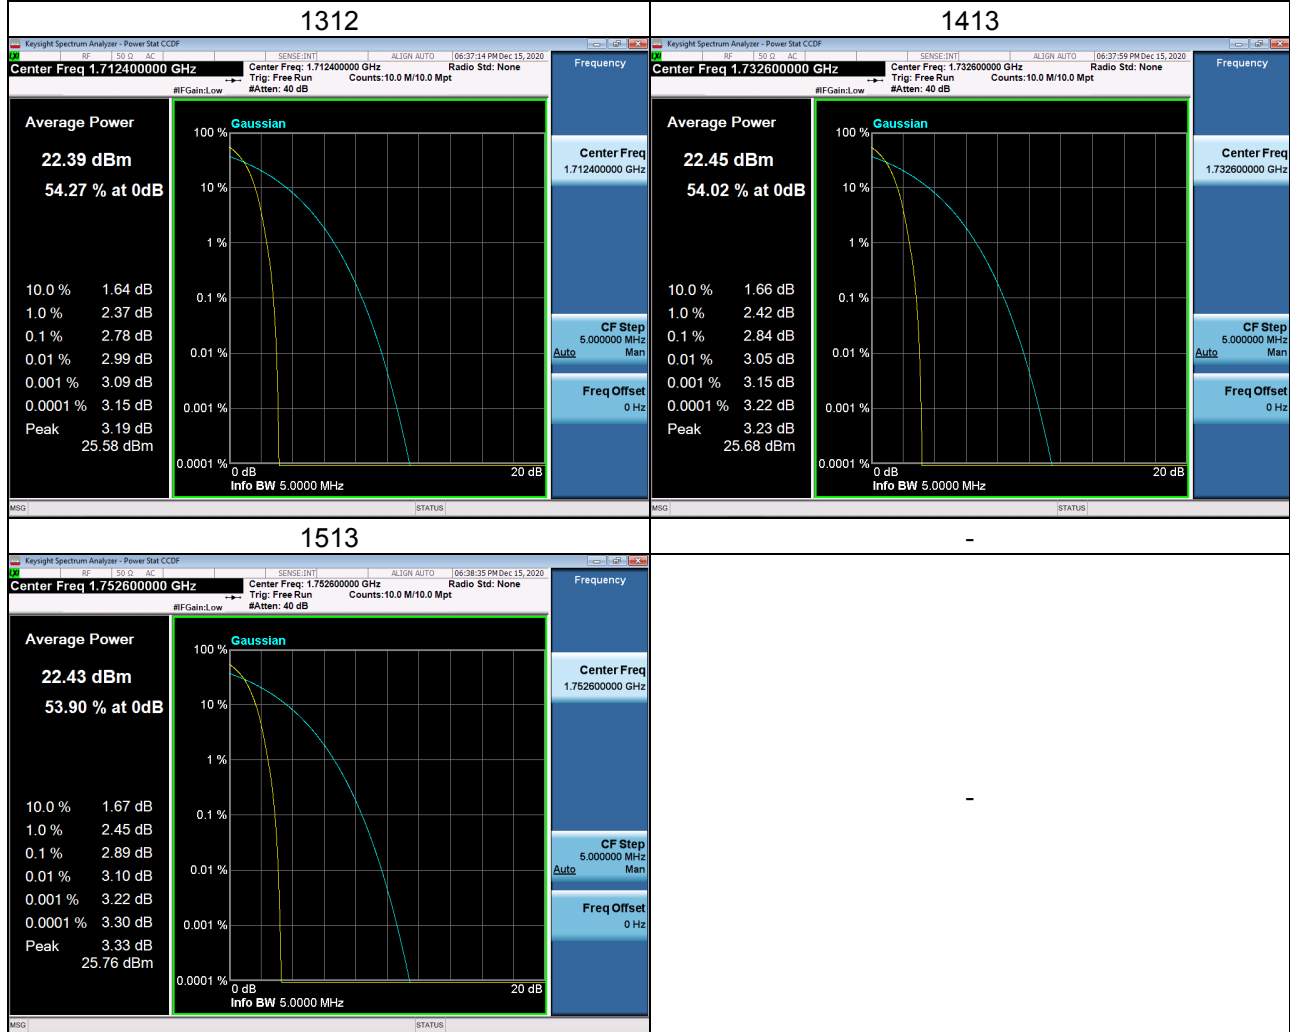

LTE Band 12_5M Spectrum Plot

25RB#0

LTE Band 66_3M Spectrum Plot

LTE Band 66_5M Spectrum Plot

APPENDIX H - PEAK TO AVERAGE RATIO

WCDMA Band IV_WCDMA Spectrum Plot

WCDMA Band IV_HSDPA Spectrum Plot

WCDMA Band IV_HSUPA Spectrum Plot

LTE Band 4_1.4M Spectrum Plot

LTE Band 4_3M Spectrum Plot

LTE Band 4_5M Spectrum Plot

LTE Band 4_10M Spectrum Plot

LTE Band 4_15M Spectrum Plot

LTE Band 4_20M Spectrum Plot