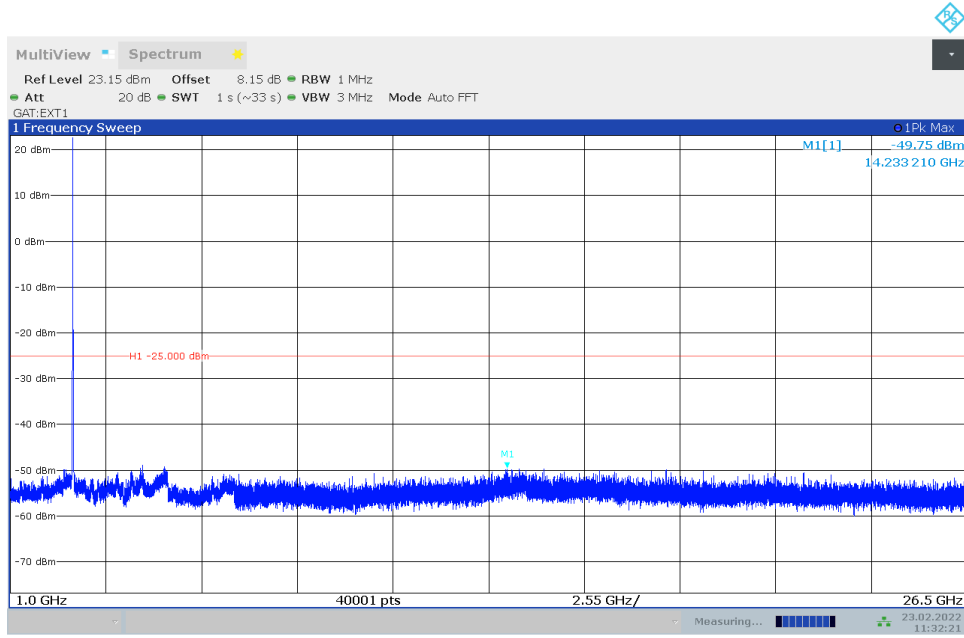

## 6.2.36 CA\_41C\_TM3\_HCH\_15MHZ\_15MHZ\_PCCRB1#0\_SCCRB0#0

11:30:43 23.02.2022

11:31:14 23.02.2022

11:31:44 23.02.2022

11:32:22 23.02.2022

## 7. APPENDIX G - FREQUENCY STABILITY