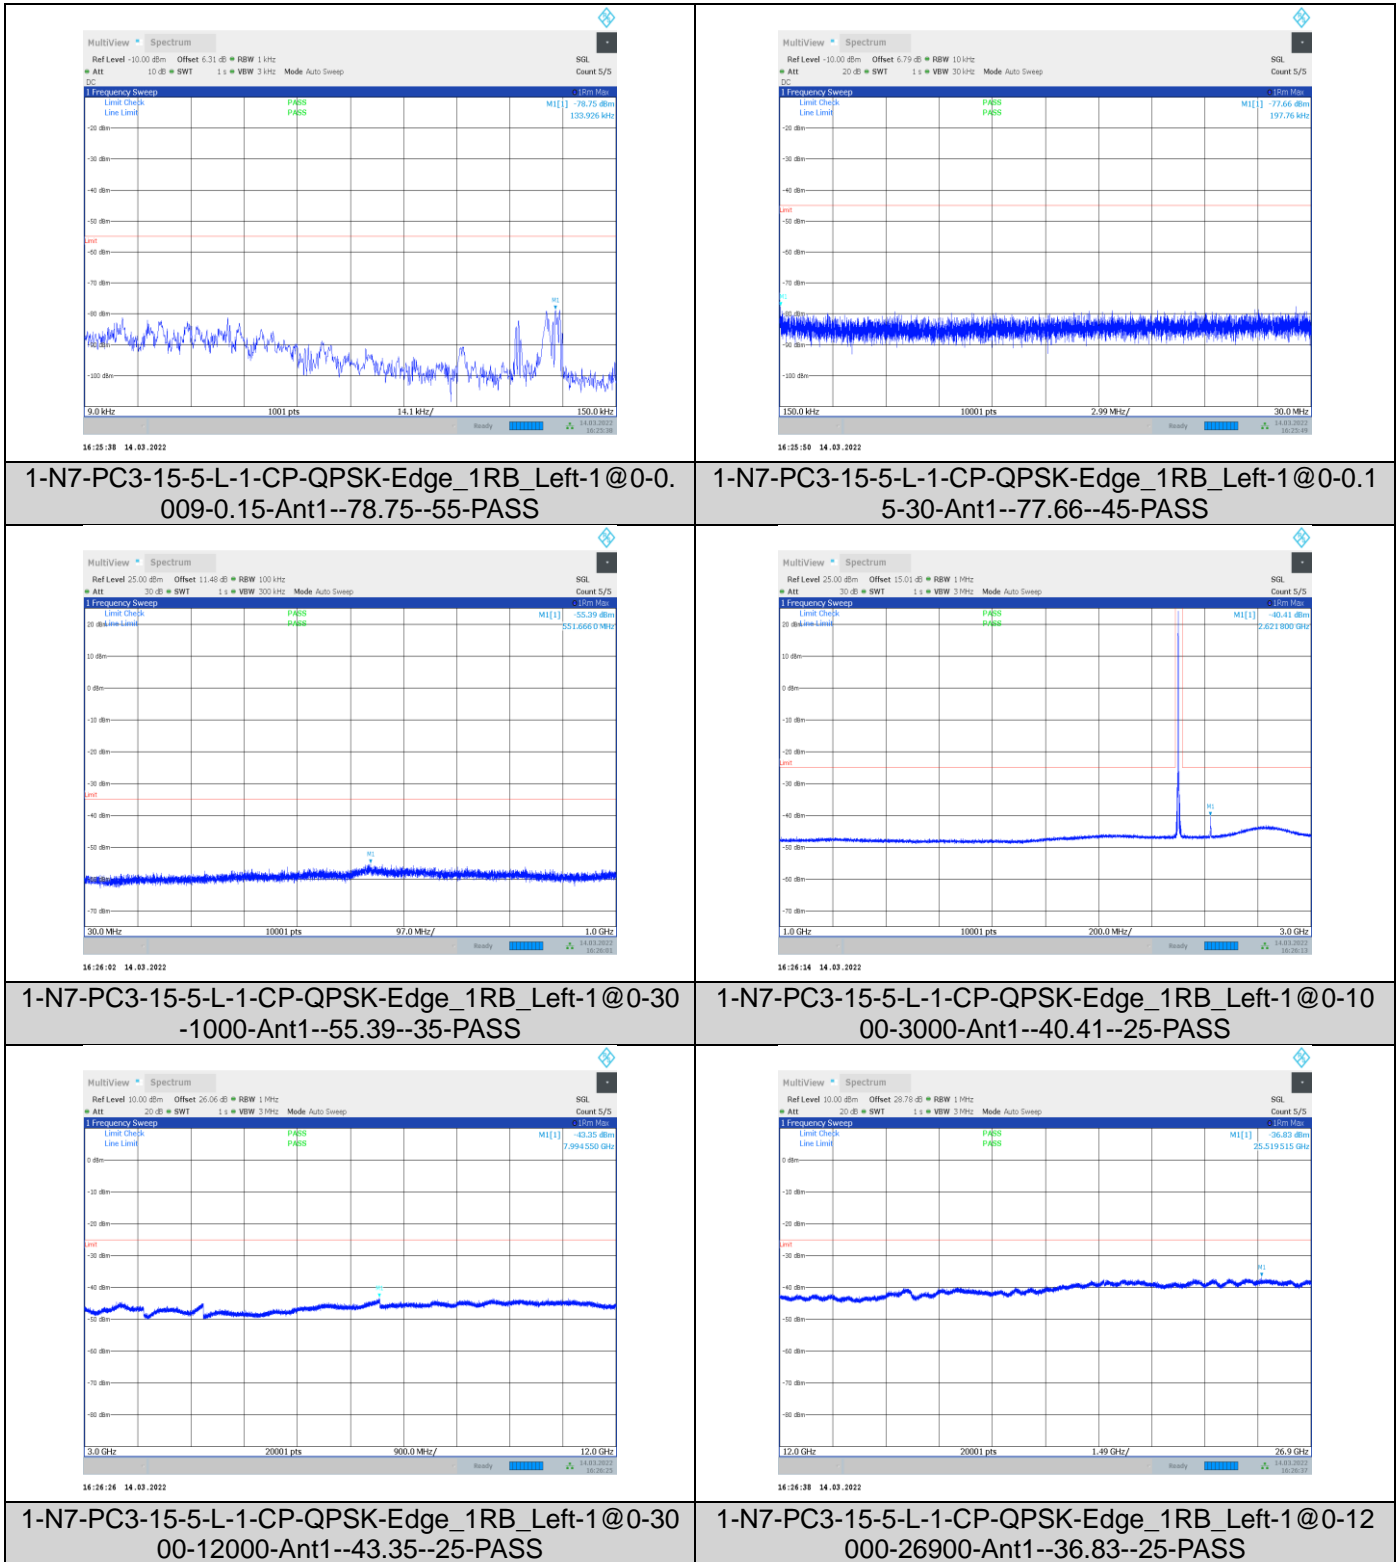

6. APPENDIX F - SPURIOUS EMISSION AT ANTENNA TERMINAL

6.1 TEST RESULTS

NR Band	SCS [kHz]	BW [Mhz]	Channel	Freq [Mhz]	Modulation	RB config	Verdict
N7	15	5	Low	2502.5	CP-OFDM QPSK	Edge_1RB_Left	PASS
N7	15	5	Low	2502.5	CP-OFDM QPSK	Edge_1RB_Right	PASS
N7	15	5	Low	2502.5	CP-OFDM QPSK	Outer_Full	PASS
N7	15	5	Middle	2535.0	CP-OFDM QPSK	Edge_1RB_Left	PASS
N7	15	5	Middle	2535.0	CP-OFDM QPSK	Edge_1RB_Right	PASS
N7	15	5	Middle	2535.0	CP-OFDM QPSK	Outer_Full	PASS
N7	15	5	High	2567.5	CP-OFDM QPSK	Edge_1RB_Left	PASS
N7	15	5	High	2567.5	CP-OFDM QPSK	Edge_1RB_Right	PASS
N7	15	5	High	2567.5	CP-OFDM QPSK	Outer_Full	PASS
N7	15	15	Low	2507.5	CP-OFDM QPSK	Edge_1RB_Left	PASS
N7	15	15	Low	2507.5	CP-OFDM QPSK	Edge_1RB_Right	PASS
N7	15	15	Low	2507.5	CP-OFDM QPSK	Outer_Full	PASS
N7	15	15	Middle	2535.0	CP-OFDM QPSK	Edge_1RB_Left	PASS
N7	15	15	Middle	2535.0	CP-OFDM QPSK	Edge_1RB_Right	PASS
N7	15	15	Middle	2535.0	CP-OFDM QPSK	Outer_Full	PASS
N7	15	15	High	2562.5	CP-OFDM QPSK	Edge_1RB_Left	PASS
N7	15	15	High	2562.5	CP-OFDM QPSK	Edge_1RB_Right	PASS
N7	15	15	High	2562.5	CP-OFDM QPSK	Outer_Full	PASS
N7	15	20	Low	2510.0	CP-OFDM QPSK	Edge_1RB_Left	PASS
N7	15	20	Low	2510.0	CP-OFDM QPSK	Edge_1RB_Right	PASS
N7	15	20	Low	2510.0	CP-OFDM QPSK	Outer_Full	PASS
N7	15	20	Middle	2535.0	CP-OFDM QPSK	Edge_1RB_Left	PASS
N7	15	20	Middle	2535.0	CP-OFDM QPSK	Edge_1RB_Right	PASS
N7	15	20	Middle	2535.0	CP-OFDM QPSK	Outer_Full	PASS
N7	15	20	High	2560.0	CP-OFDM QPSK	Edge_1RB_Left	PASS
N7	15	20	High	2560.0	CP-OFDM QPSK	Edge_1RB_Right	PASS
N7	15	20	High	2560.0	CP-OFDM QPSK	Outer_Full	PASS

6.2 TEST PLOTS

6.2.1 CHANNEL BANDWIDTH=5MHZ