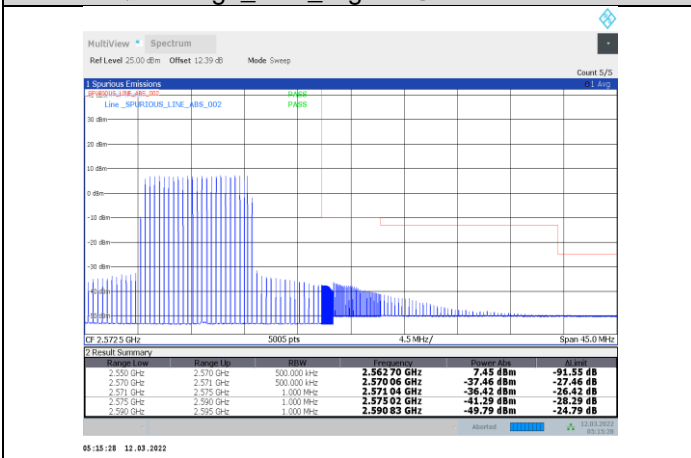

1-N7-PC3-15-20-H-11-DFT-s-OFDM
16QAM-Outer_Full-100@0-Ant1-PASS

1-N7-PC3-15-20-H-12-DFT-s-OFDM
16QAM-Inner_Full-50@25-Ant1-PASS

1-N7-PC3-15-20-H-14-DFT-s-OFDM
64QAM-Edge_1RB_Right-1@105-Ant1-PASS

1-N7-PC3-15-20-H-15-DFT-s-OFDM
64QAM-Outer_Full-100@0-Ant1-PASS