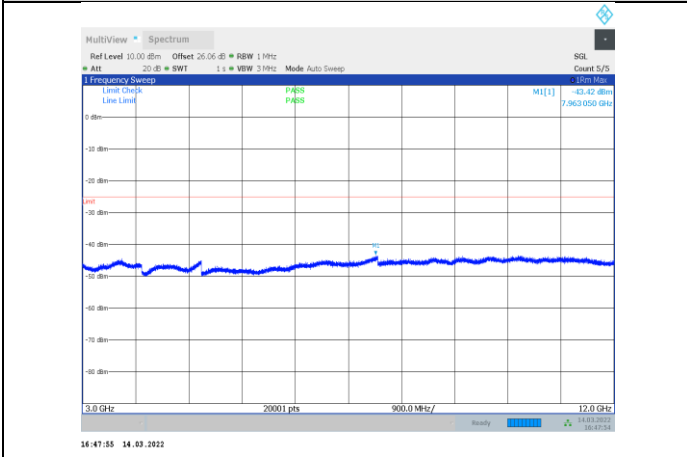

1-N7-PC3-15-15-M-3-CP-QPSK-Outter_Full-79@0-300
0-12000-Ant1--43.42--25-PASS