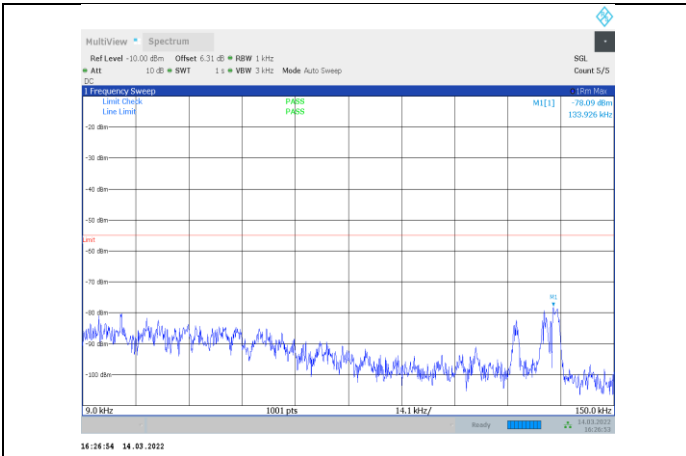

1-N7-PC3-15-5-L-2-CP-QPSK-Edge_1RB_Right-1@24 -0.009-0.15-Ant1--78.09--55-PASS