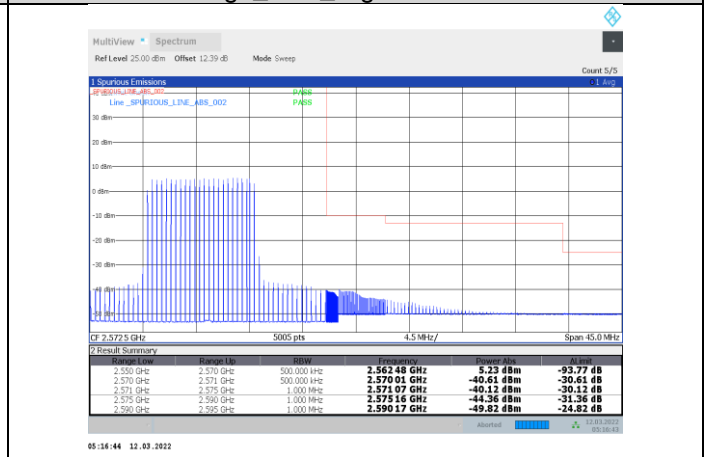

1-N7-PC3-15-20-H-20-DFT-s-OFDM
256QAM-Inner_Full-50@25-Ant1-PASS