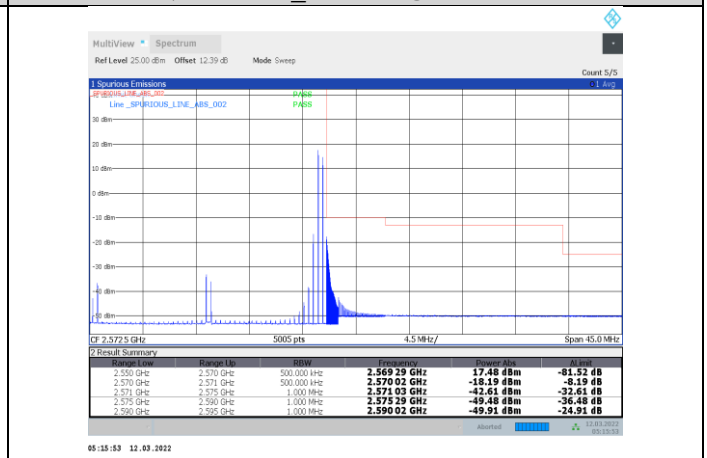

1-N7-PC3-15-20-H-18-DFT-s-OFDM
256QAM-Edge_1RB_Right-1@105-Ant1-PASS