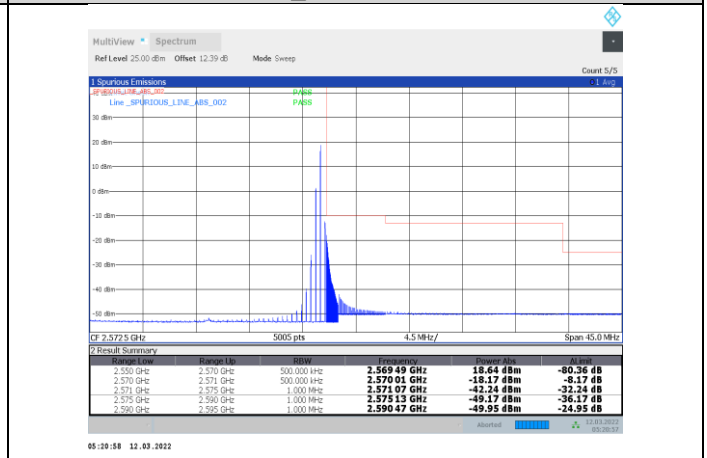

1-N7-PC3-15-20-H-34-CP-OFDM
256QAM-Edge_1RB_Right-1@105-Ant1-PASS