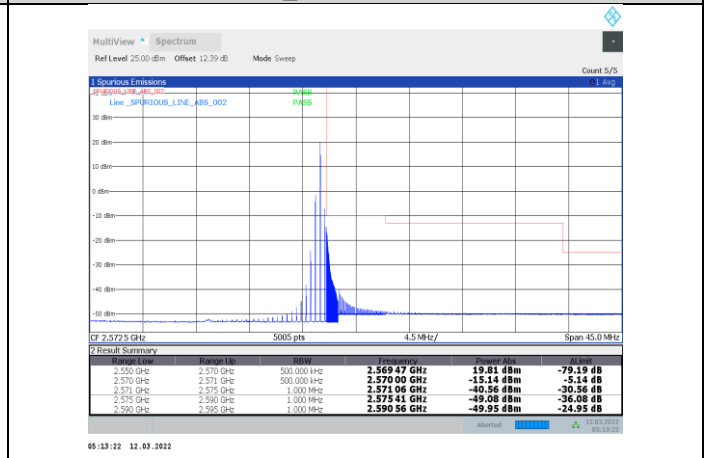

1-N7-PC3-15-20-H-10-DFT-s-OFDM
16QAM-Edge_1RB_Right-1@105-Ant1-PASS