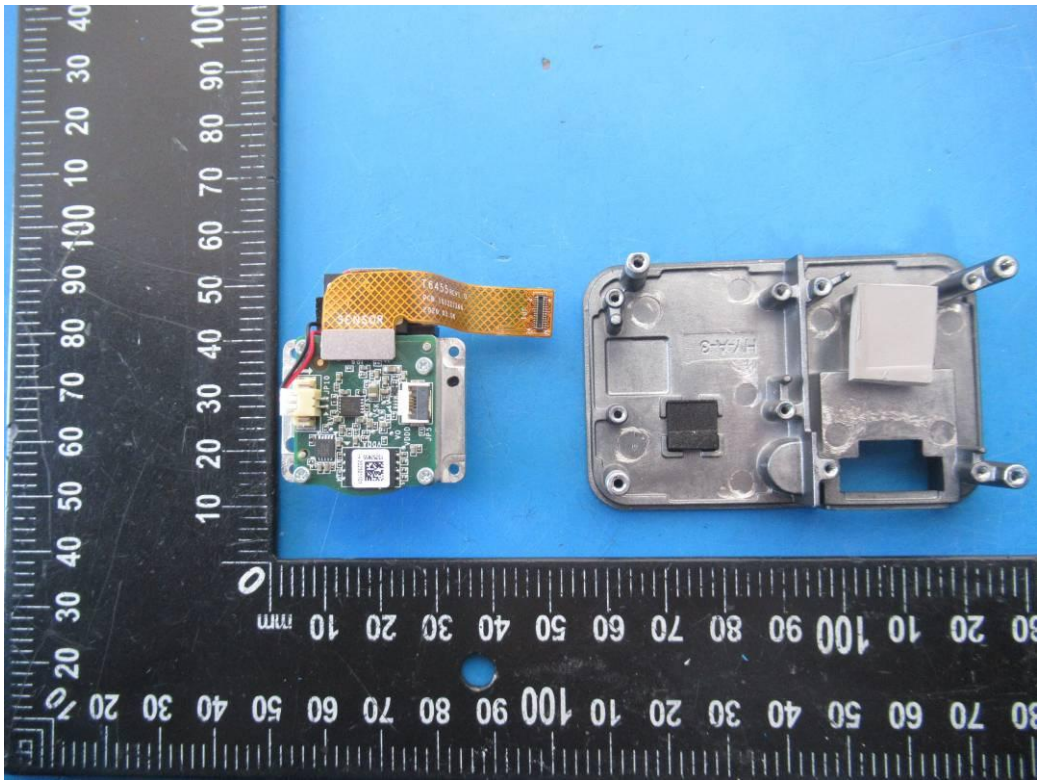

FCC ID: 2AYG9-TR08D

IC: 26800-TR08D

Internal Photos

NFC Antenna