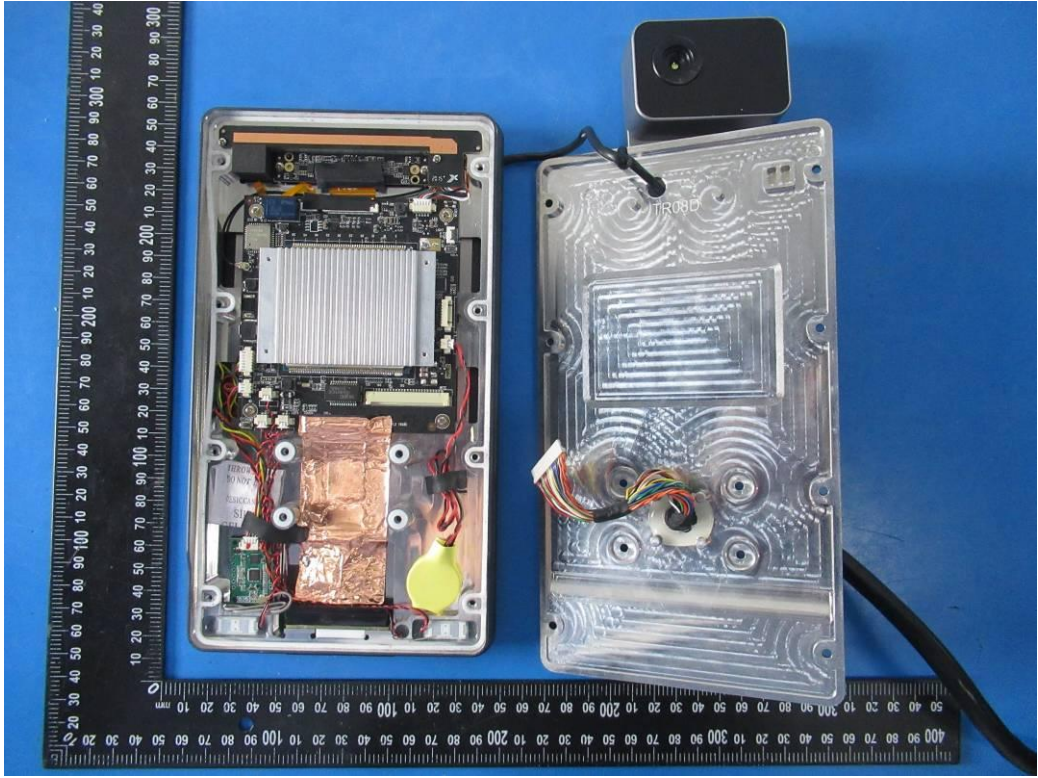

FCC ID: 2AYG9-TR08D

IC: 26800-TR08D

Internal Photos

NFC Antenna