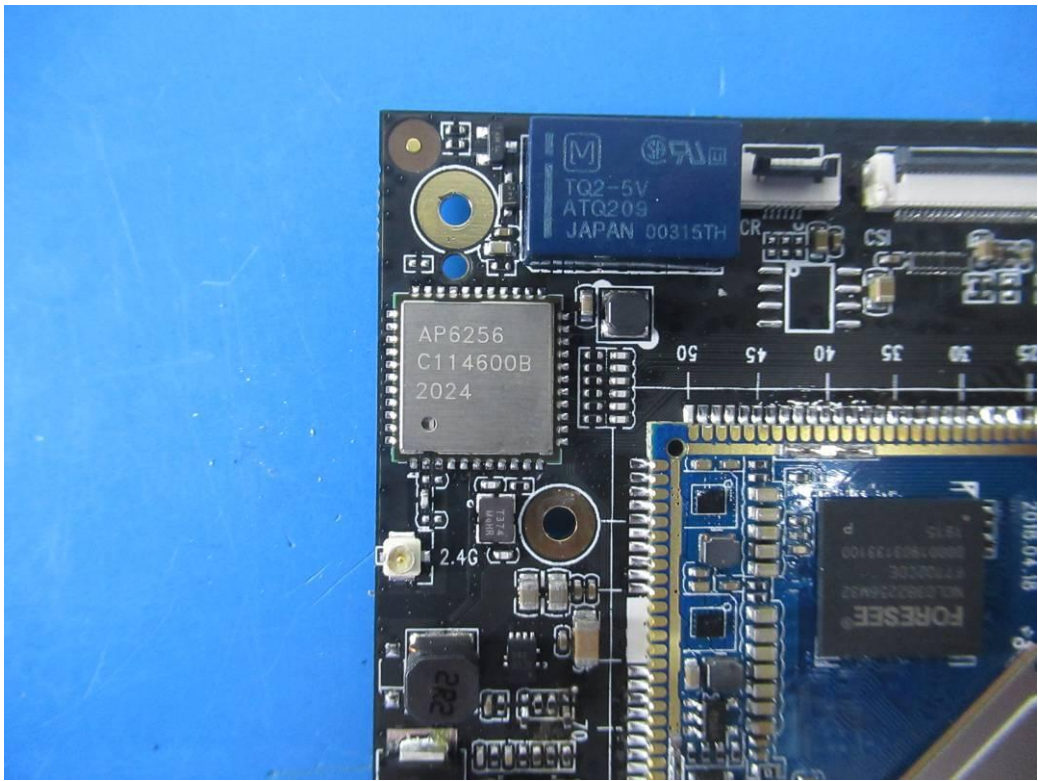

FCC ID: 2AYG9-TR08D

IC: 26800-TR08D

Internal Photos

NFC Antenna