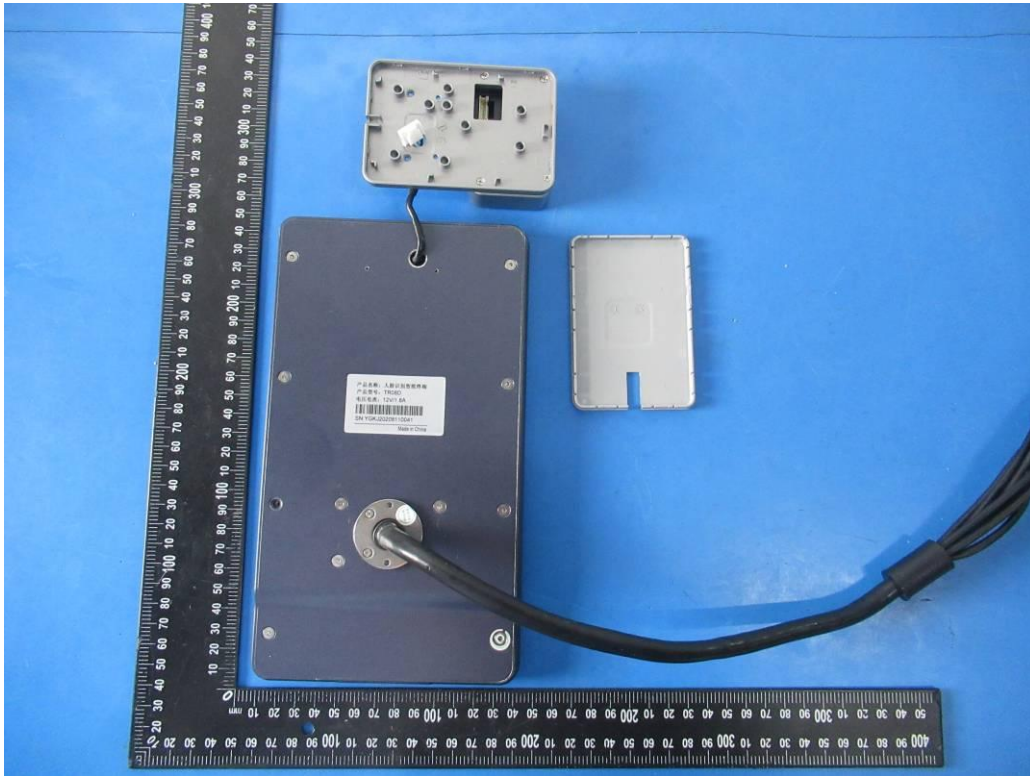

FCC ID: 2AYG9-TR08D

IC: 26800-TR08D

Internal Photos

NFC Antenna