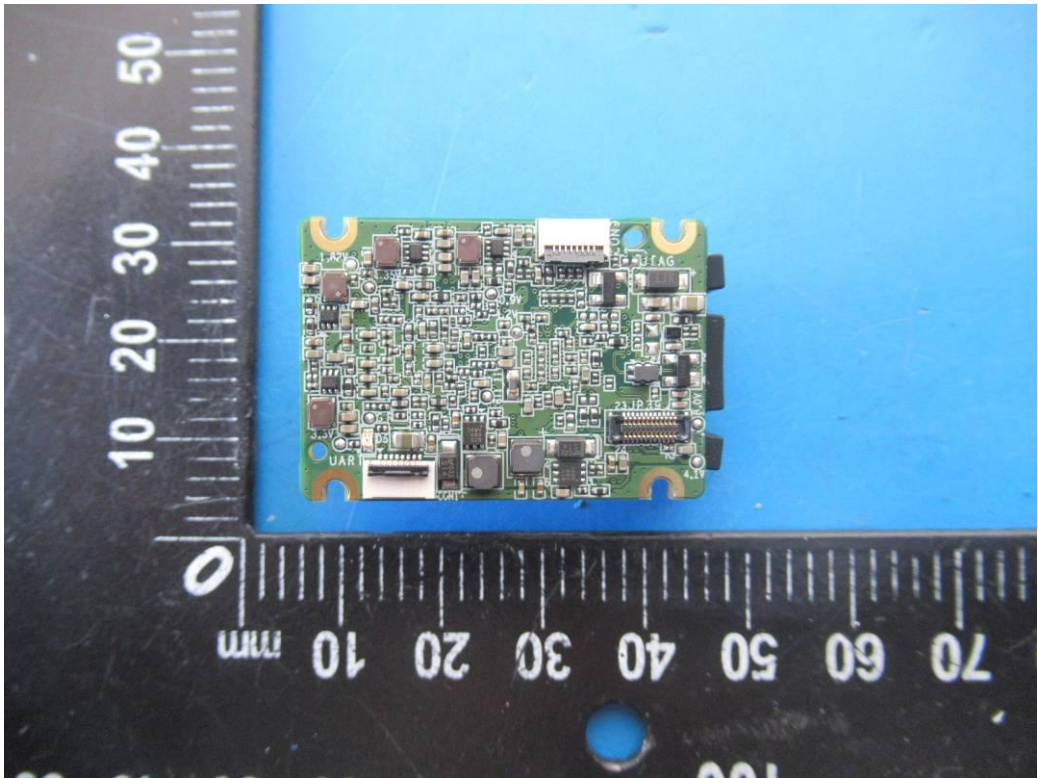

FCC ID: 2AYG9-TR08D

IC: 26800-TR08D

Internal Photos

NFC Antenna