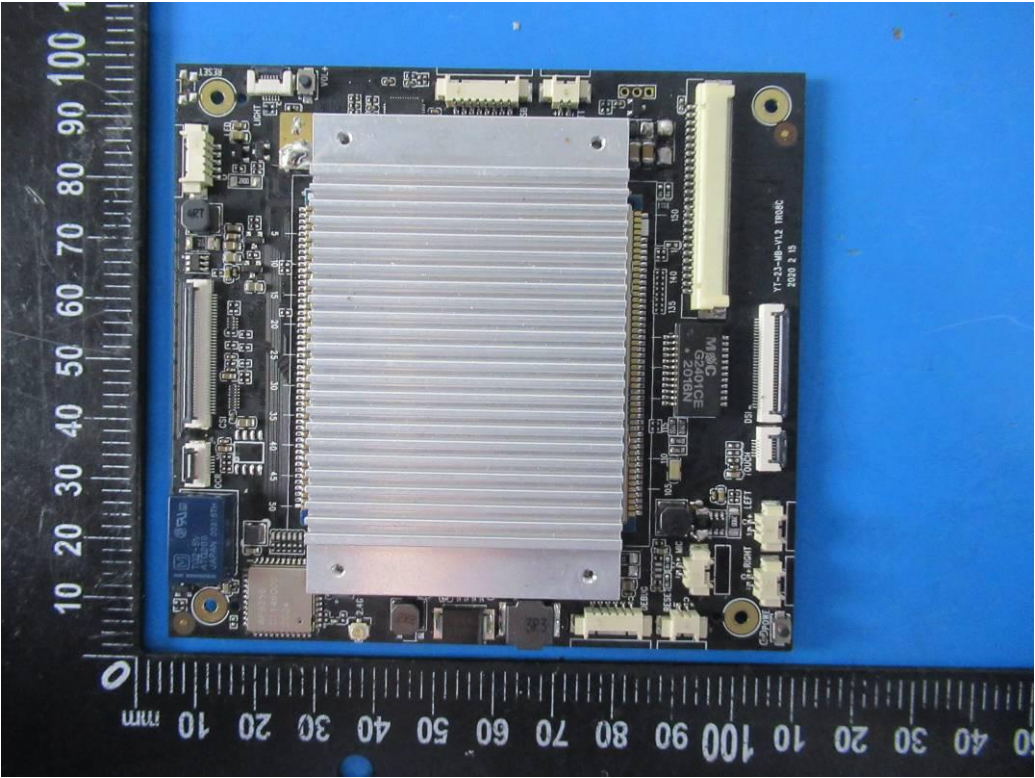

FCC ID: 2AYG9-TR08D

IC: 26800-TR08D

Internal Photos

NFC Antenna