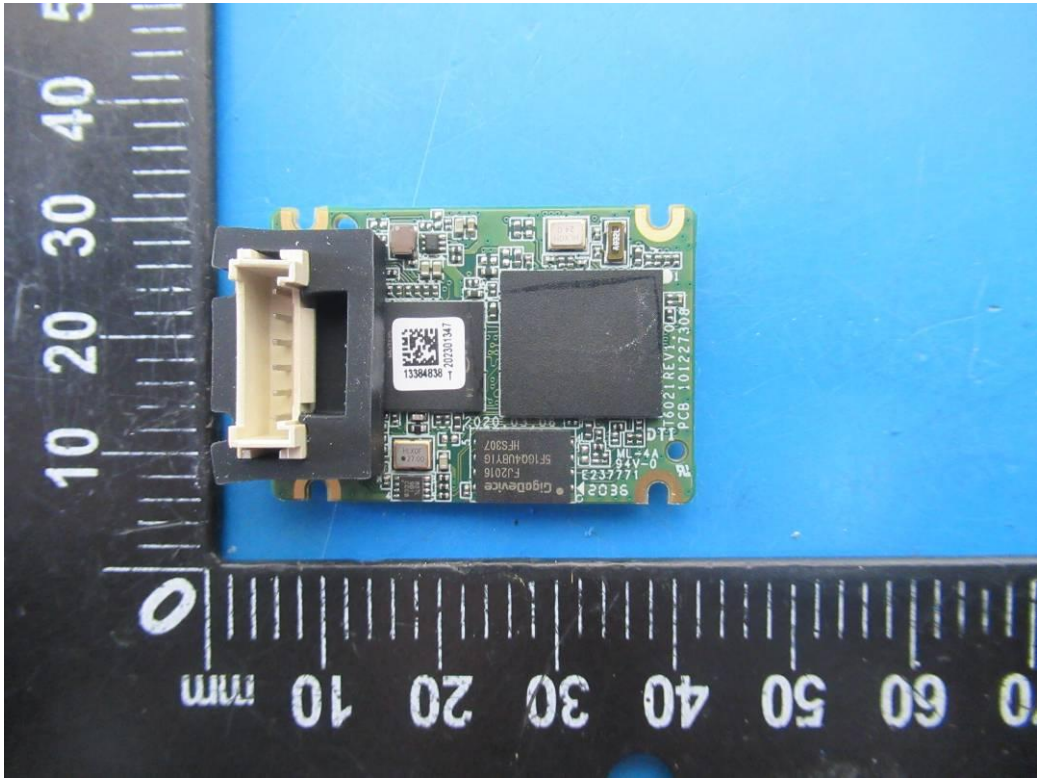

FCC ID: 2AYG9-TR08D

IC: 26800-TR08D

Internal Photos

NFC Antenna