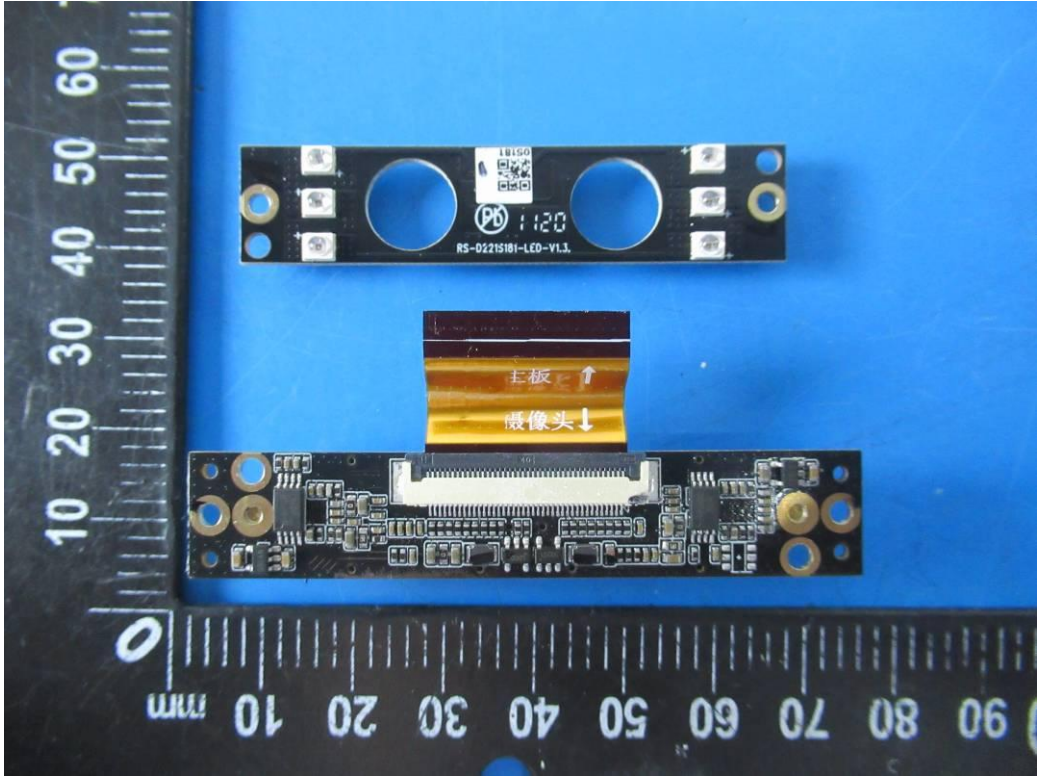

FCC ID: 2AYG9-TR08D

IC: 26800-TR08D

Internal Photos

NFC Antenna