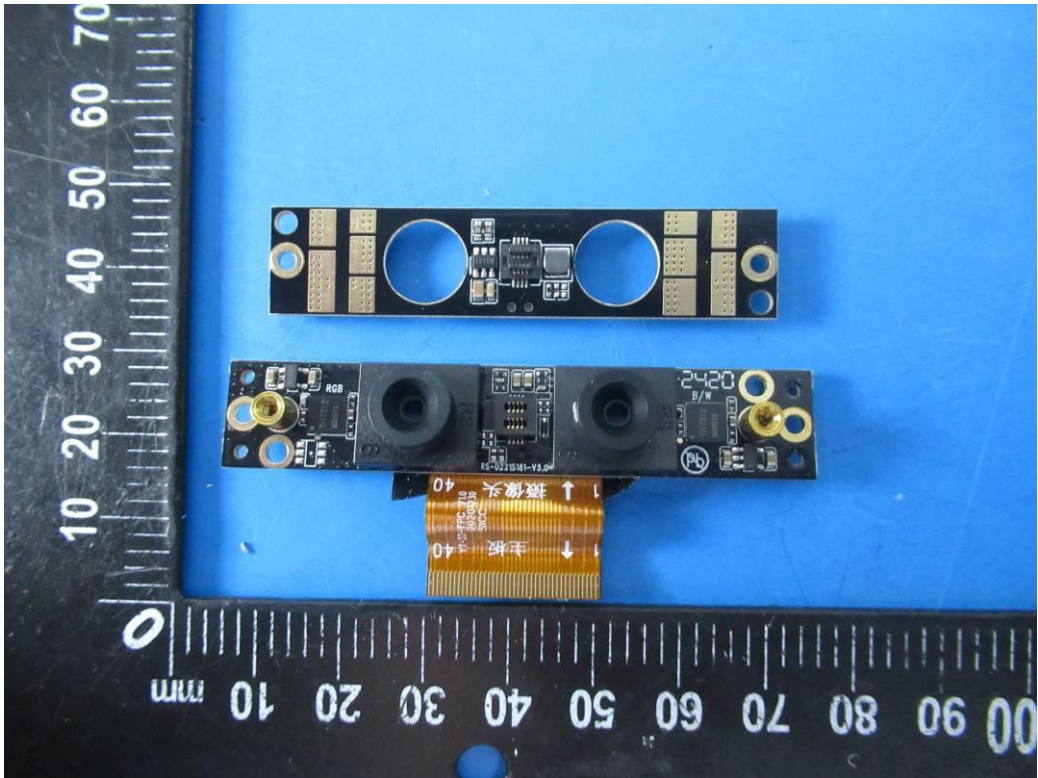

FCC ID: 2AYG9-TR08D

IC: 26800-TR08D

Internal Photos

NFC Antenna