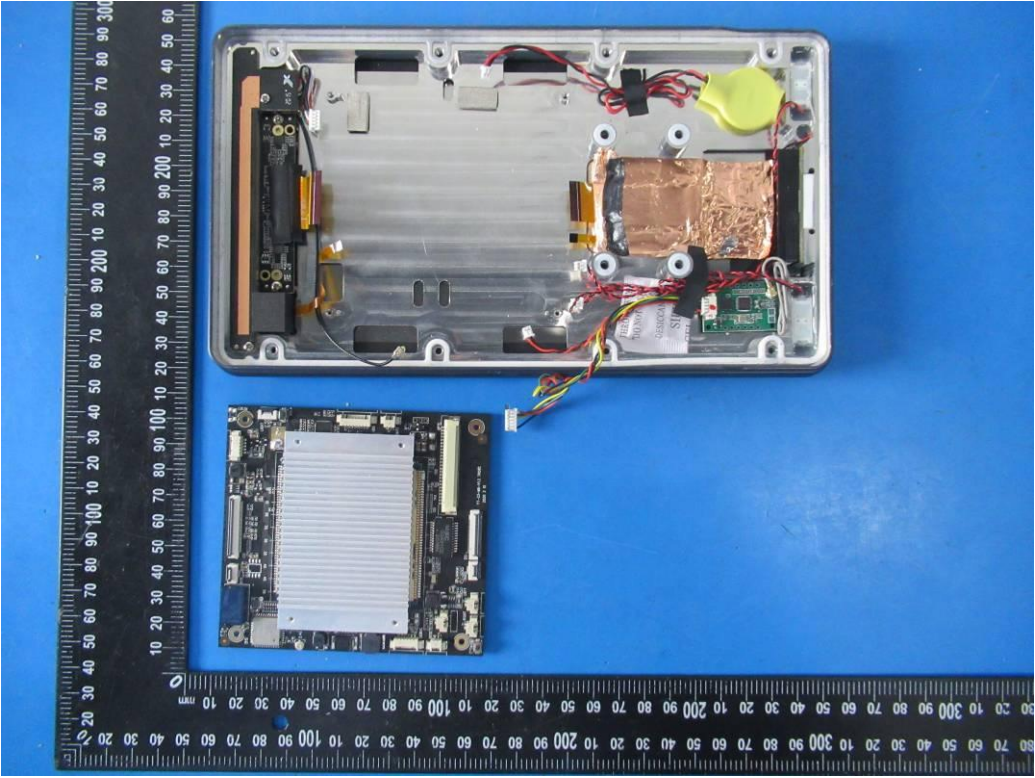

FCC ID: 2AYG9-TR08D

IC: 26800-TR08D

Internal Photos

NFC Antenna