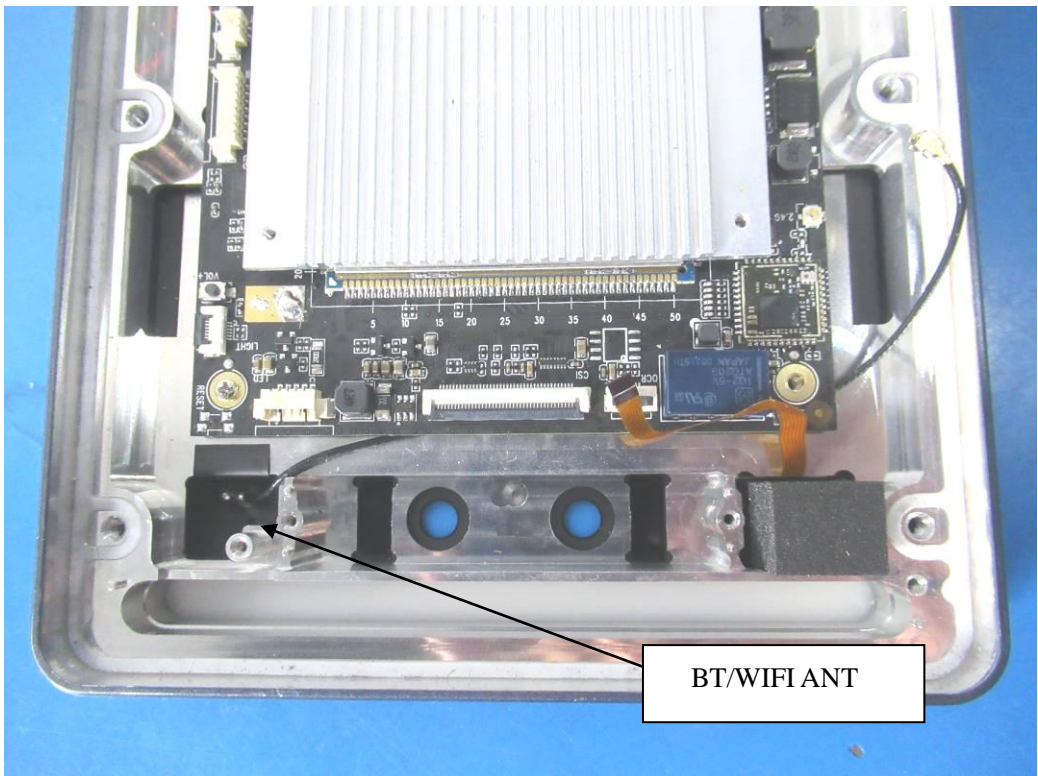

FCC ID: 2AYG9-TR08D

IC: 26800-TR08D

Internal Photos

NFC Antenna