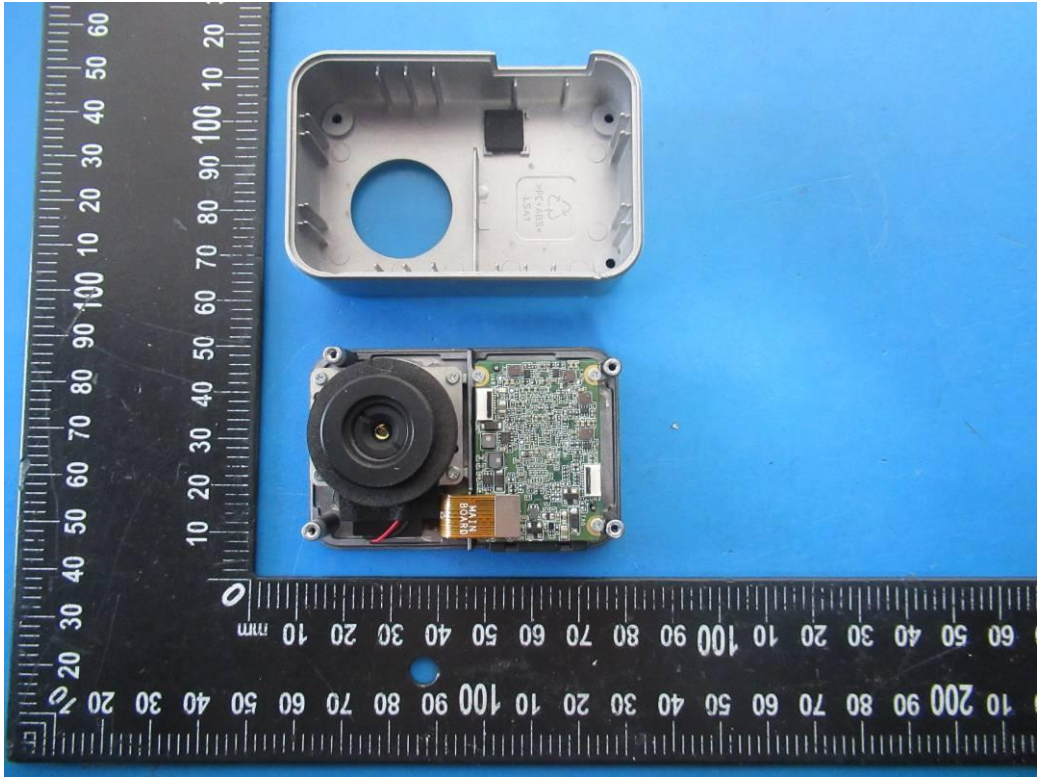

FCC ID: 2AYG9-TR08D

IC: 26800-TR08D

Internal Photos

NFC Antenna