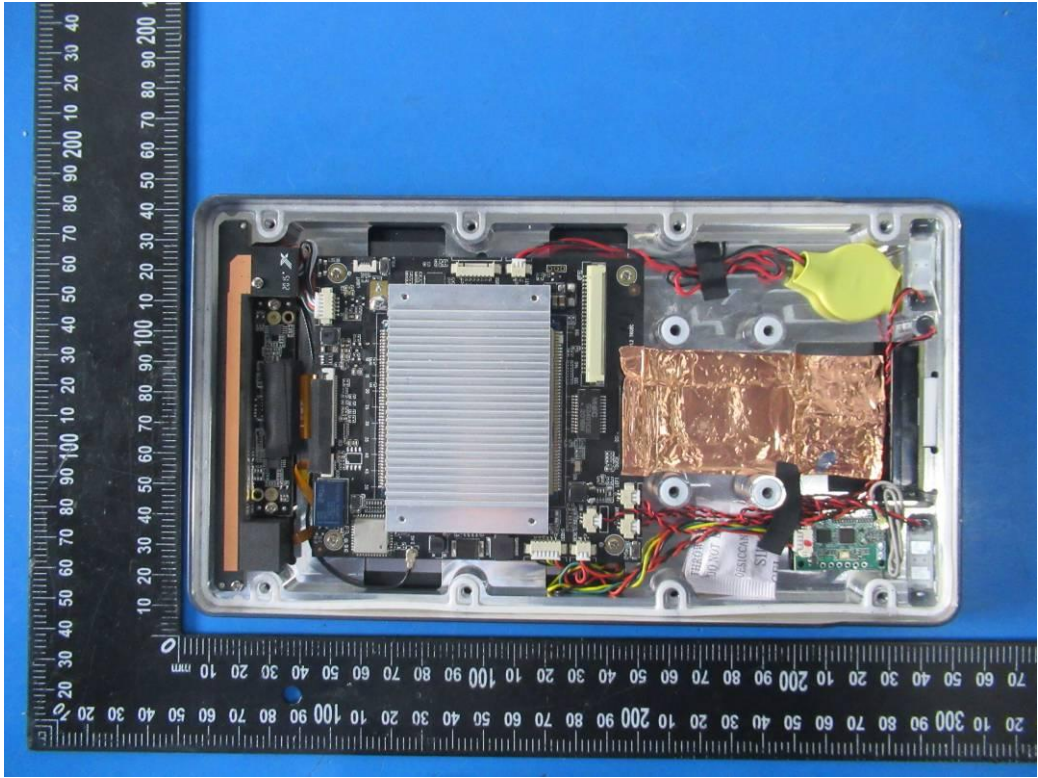

FCC ID: 2AYG9-TR08D

IC: 26800-TR08D

Internal Photos

NFC Antenna