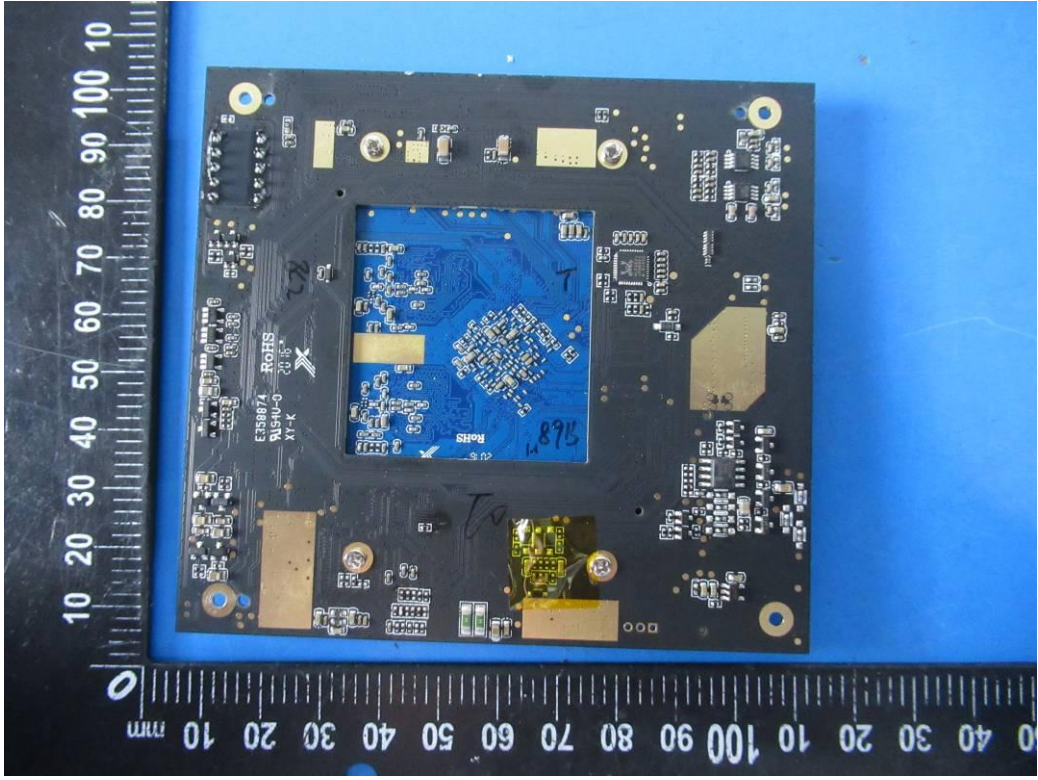

FCC ID: 2AYG9-TR08D

IC: 26800-TR08D

Internal Photos

NFC Antenna