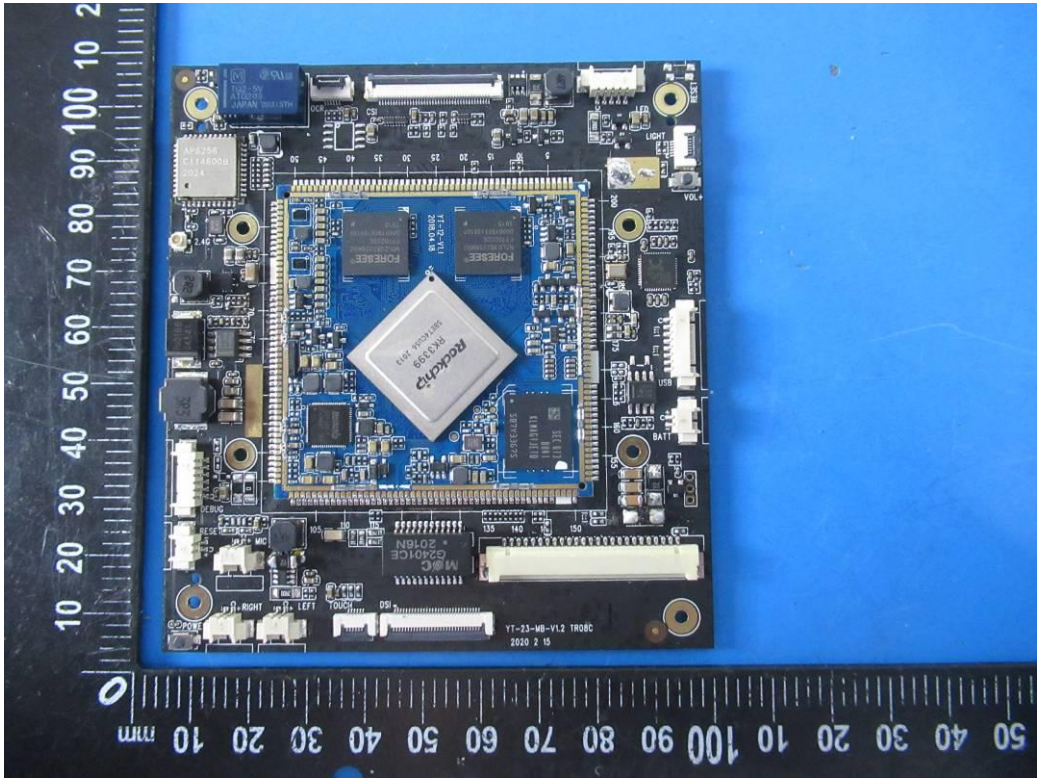

FCC ID: 2AYG9-TR08D

IC: 26800-TR08D

Internal Photos

NFC Antenna