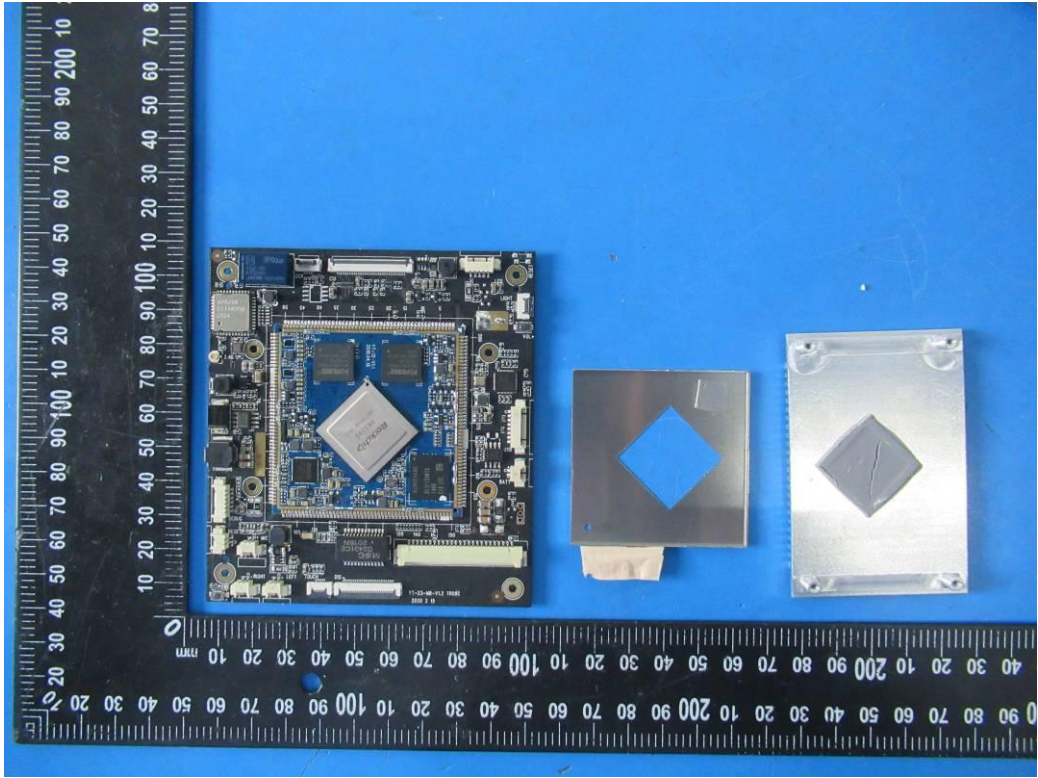

FCC ID: 2AYG9-TR08D

IC: 26800-TR08D

Internal Photos

NFC Antenna