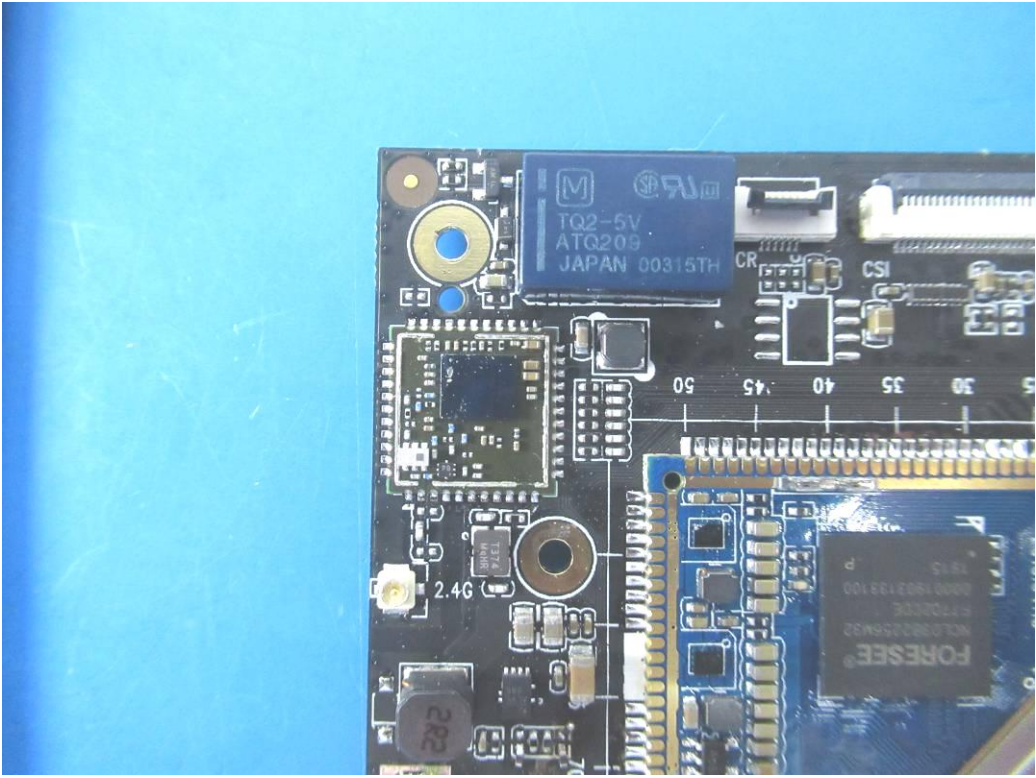

FCC ID: 2AYG9-TR08D

IC: 26800-TR08D

Internal Photos

NFC Antenna