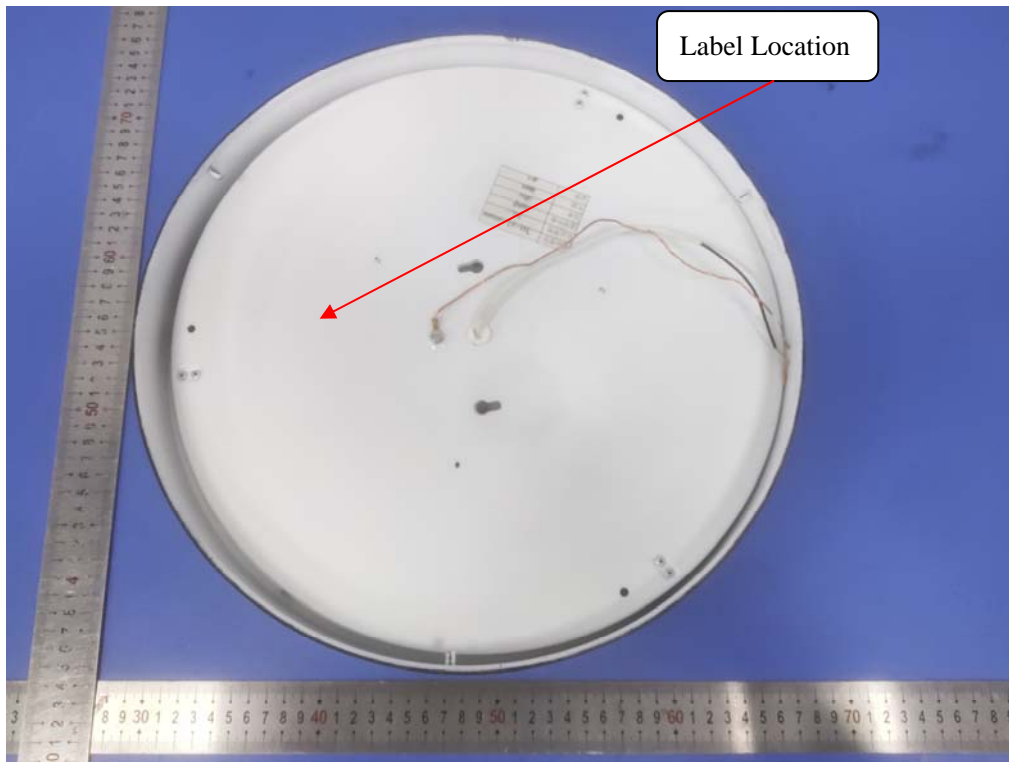

LABEL AND LOCATION

**LED Luminaire**  
**Model No.: FM-KE**  
**FCC ID: 2AYFPFM-KE**

(Size: L3.0m x 2.0cm)

Material: Tagboard  
Glue: adhesive sticker  
Font color: White  
Label color: Black