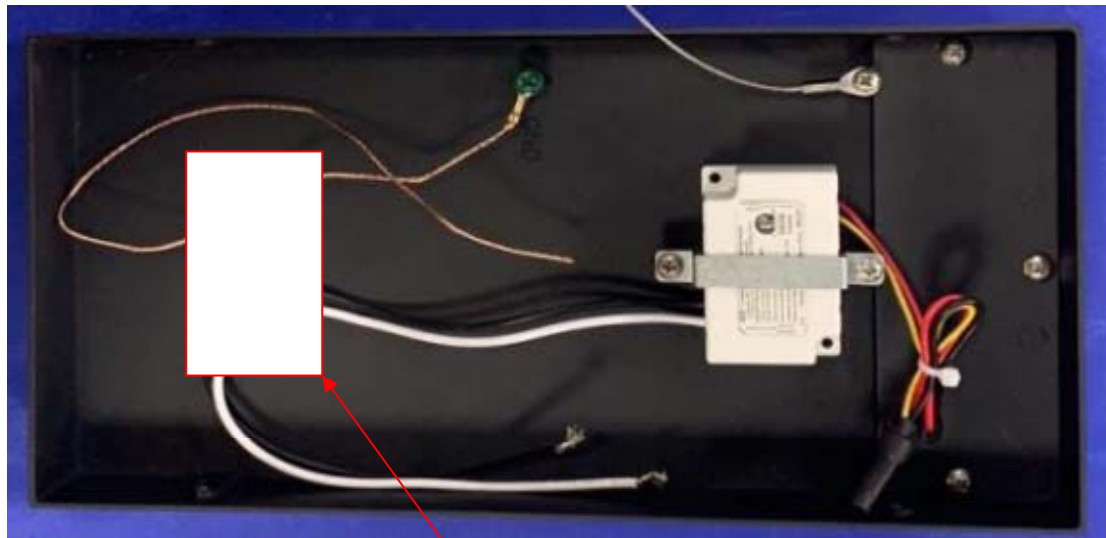

75mm

34mm

ARTIKA

Model / Modèle : 12OUT-DS-MB
120V, 60Hz, 14W

Intertek
5015752

FCC ID:2AYFP12OUT-DS-MB

SUITABLE FOR WET LOCATIONS

WALL MOUNT ONLY

CONVIENT AUX EMPLACEMENTS

MOUILLÉS

INSTALLATION MURALE SEULEMENT

CONFORMS TO:

CONFORME À:

ANSI / UL STD.1598

CERTIFIED TO:

CERTIFIÉ À:

CSA STD.C22.2 NO.250.0

CAN ICES-005-(B)/

NMB-005-(B)

MADE IN CHINA/

FABRIQUE EN CHINE 12/2020

Label Location