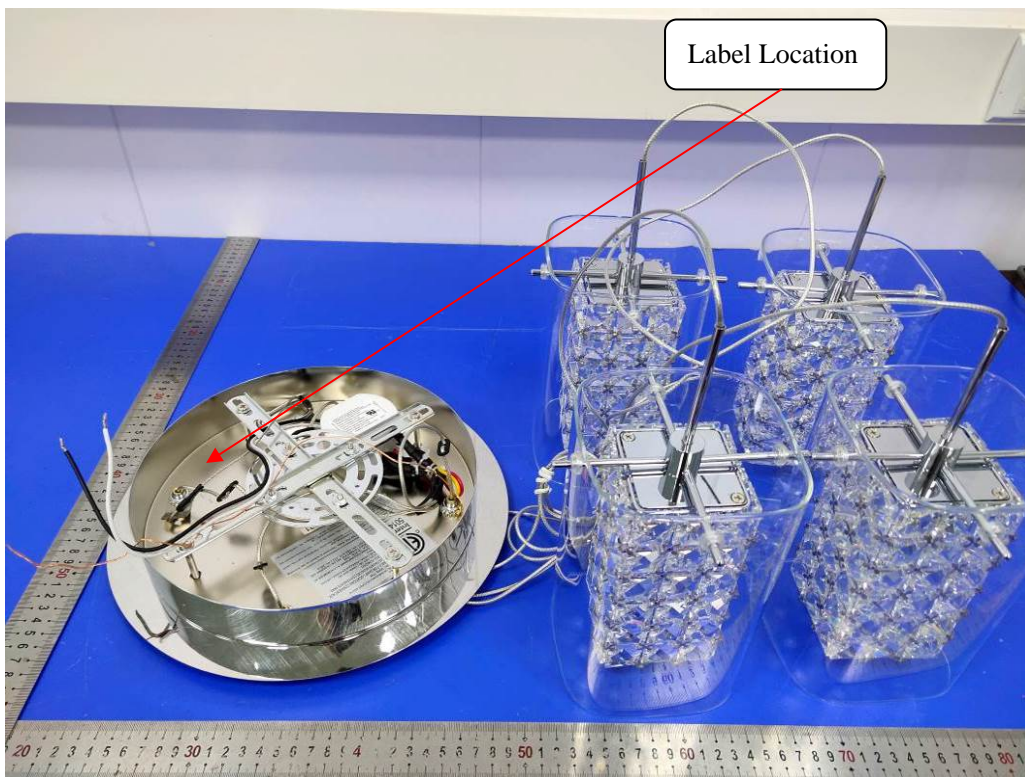

LABEL AND LOCATION

Crystal Cube 4-Pendant
Model No.: PDT-4CC
FCC ID: 2AYFP-PDT-4CC

(Size: L5.0m x 2.0cm)

Material: Tagboard
Glue: adhesive sticker
Font color: black
Label color: Silver