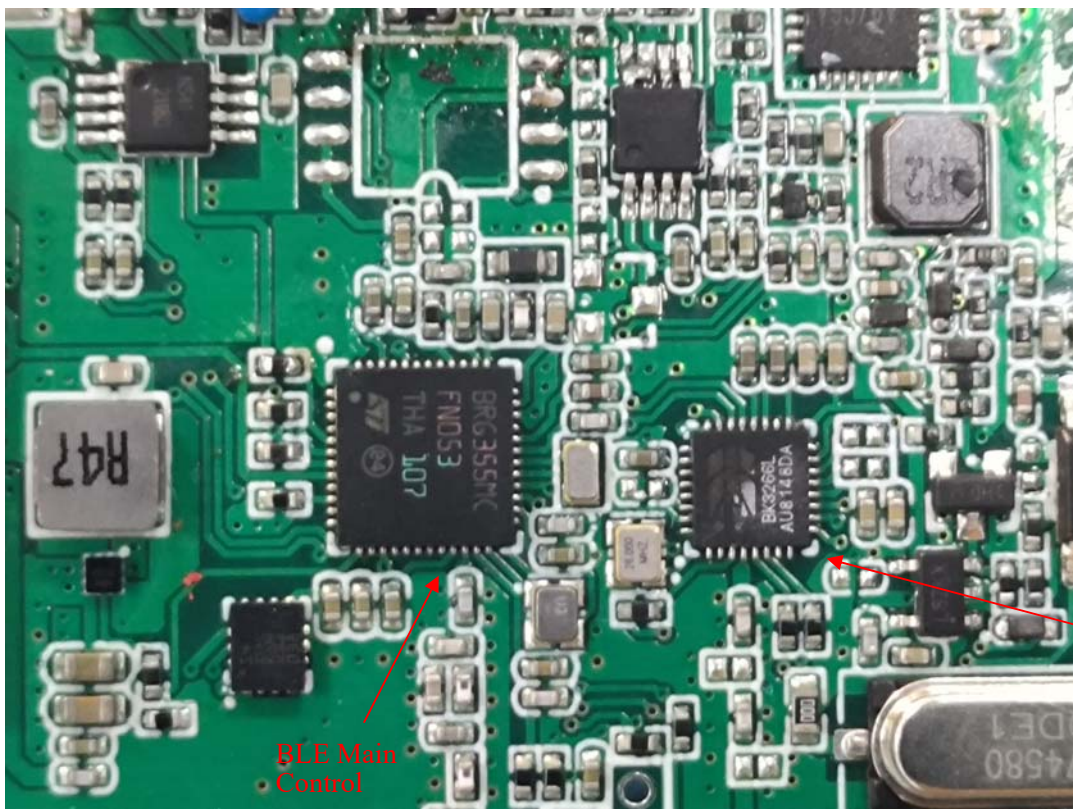

# EXHIBIT C - EUT INTERNAL PHOTOGRAPHS

433MHz SRD Antenn

Chip

BLE Main Control

BT/BLE Audio