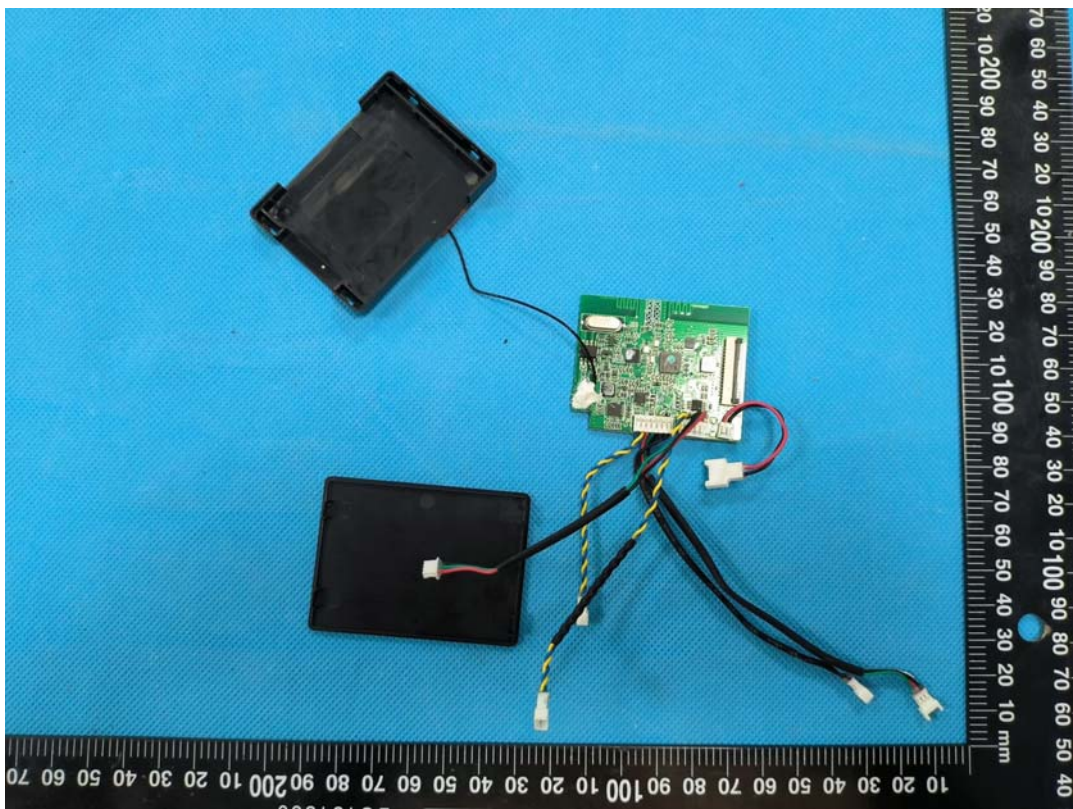

# EXHIBIT C - EUT INTERNAL PHOTOGRAPHS

433MHz SRD Antenn

Chip

BLE Main Control

BT/BLE Audio