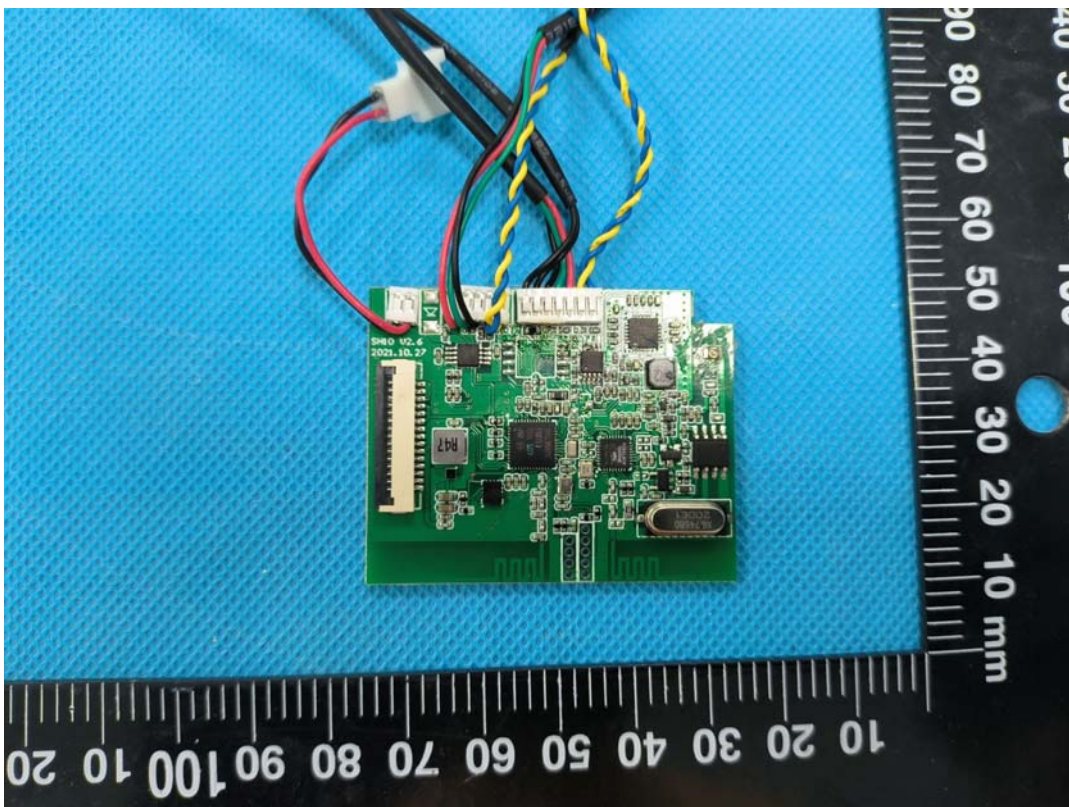

# EXHIBIT C - EUT INTERNAL PHOTOGRAPHS

433MHz SRD Antenn

Chip

BLE Main Control

BT/BLE Audio