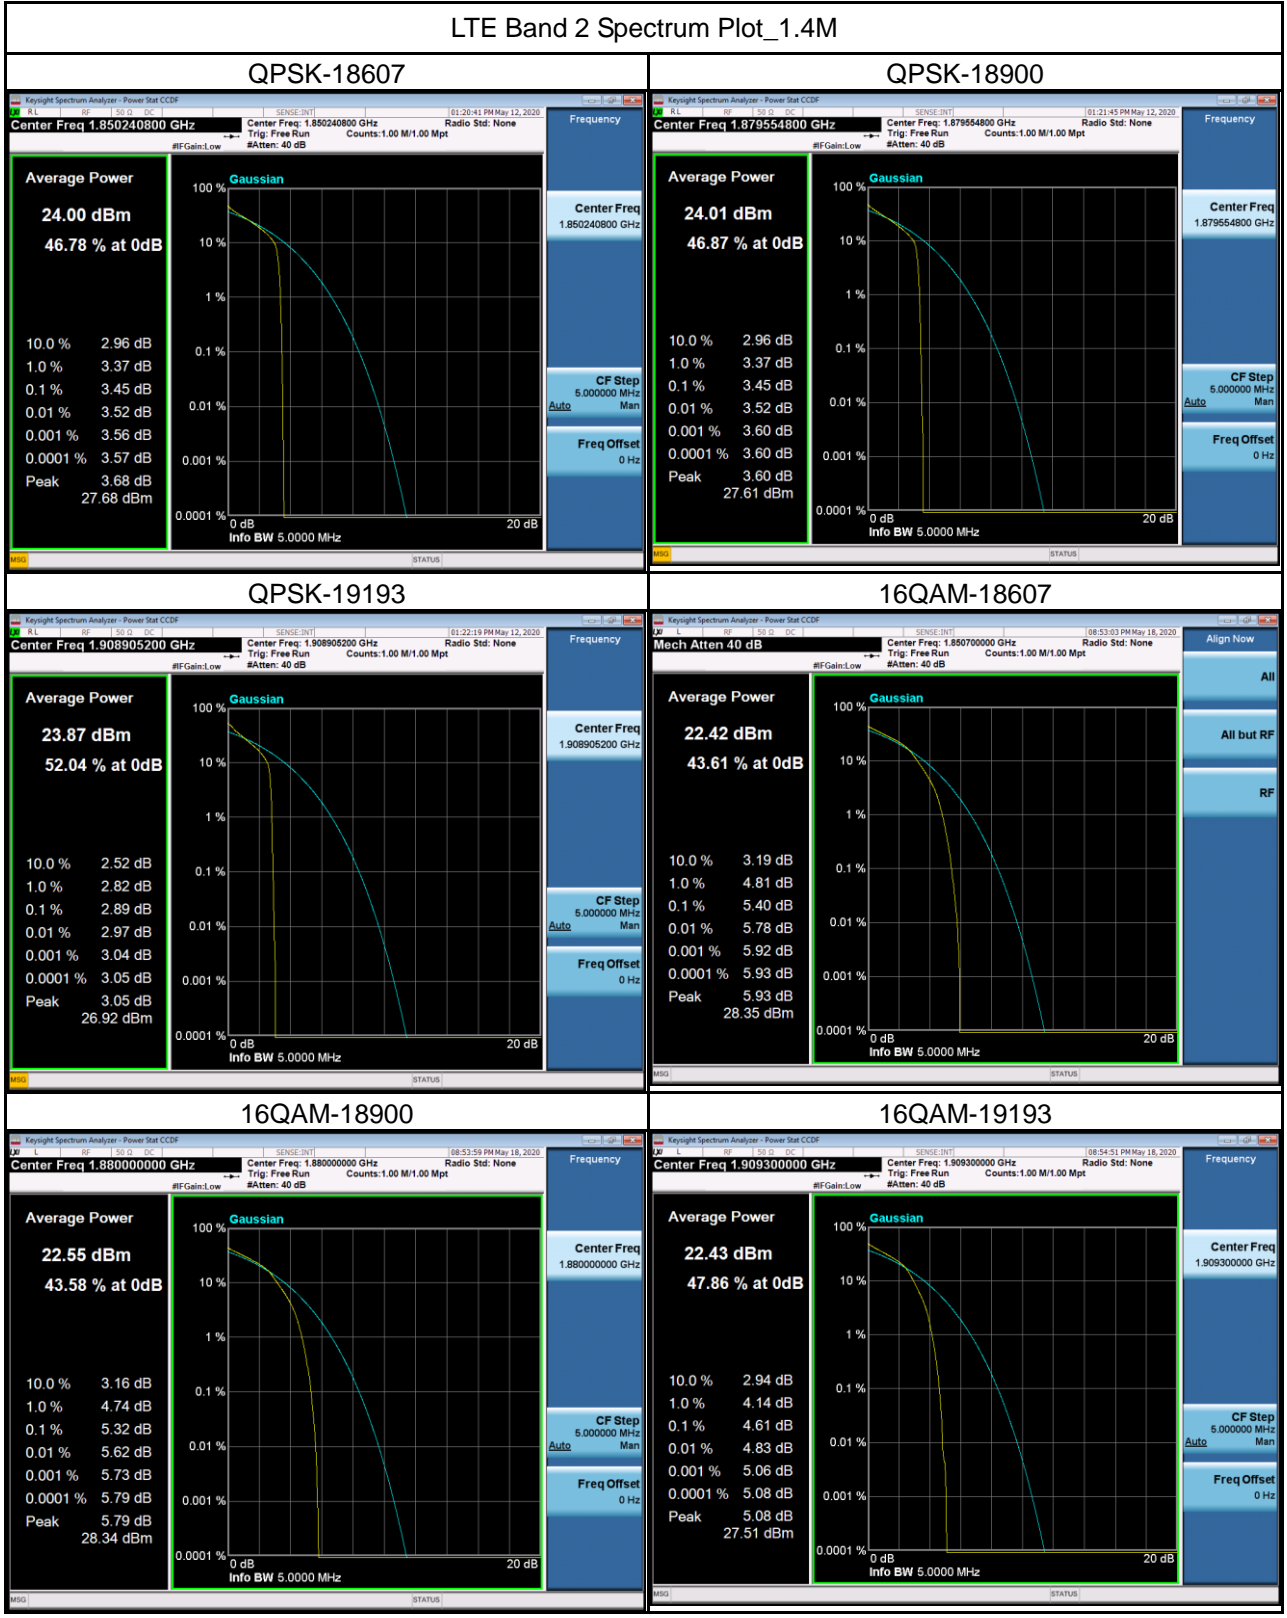

LTE Band 2 Spectrum Plot_1.4M

LTE Band 2 Spectrum Plot_3M

LTE Band 2 Spectrum Plot_5M

LTE Band 2 Spectrum Plot_10M

LTE Band 2 Spectrum Plot_15M

LTE Band 2 Spectrum Plot_20M

LTE Band 25 Spectrum Plot_1.4M

LTE Band 25 Spectrum Plot_3M

LTE Band 25 Spectrum Plot_5M

LTE Band 25 Spectrum Plot_10M