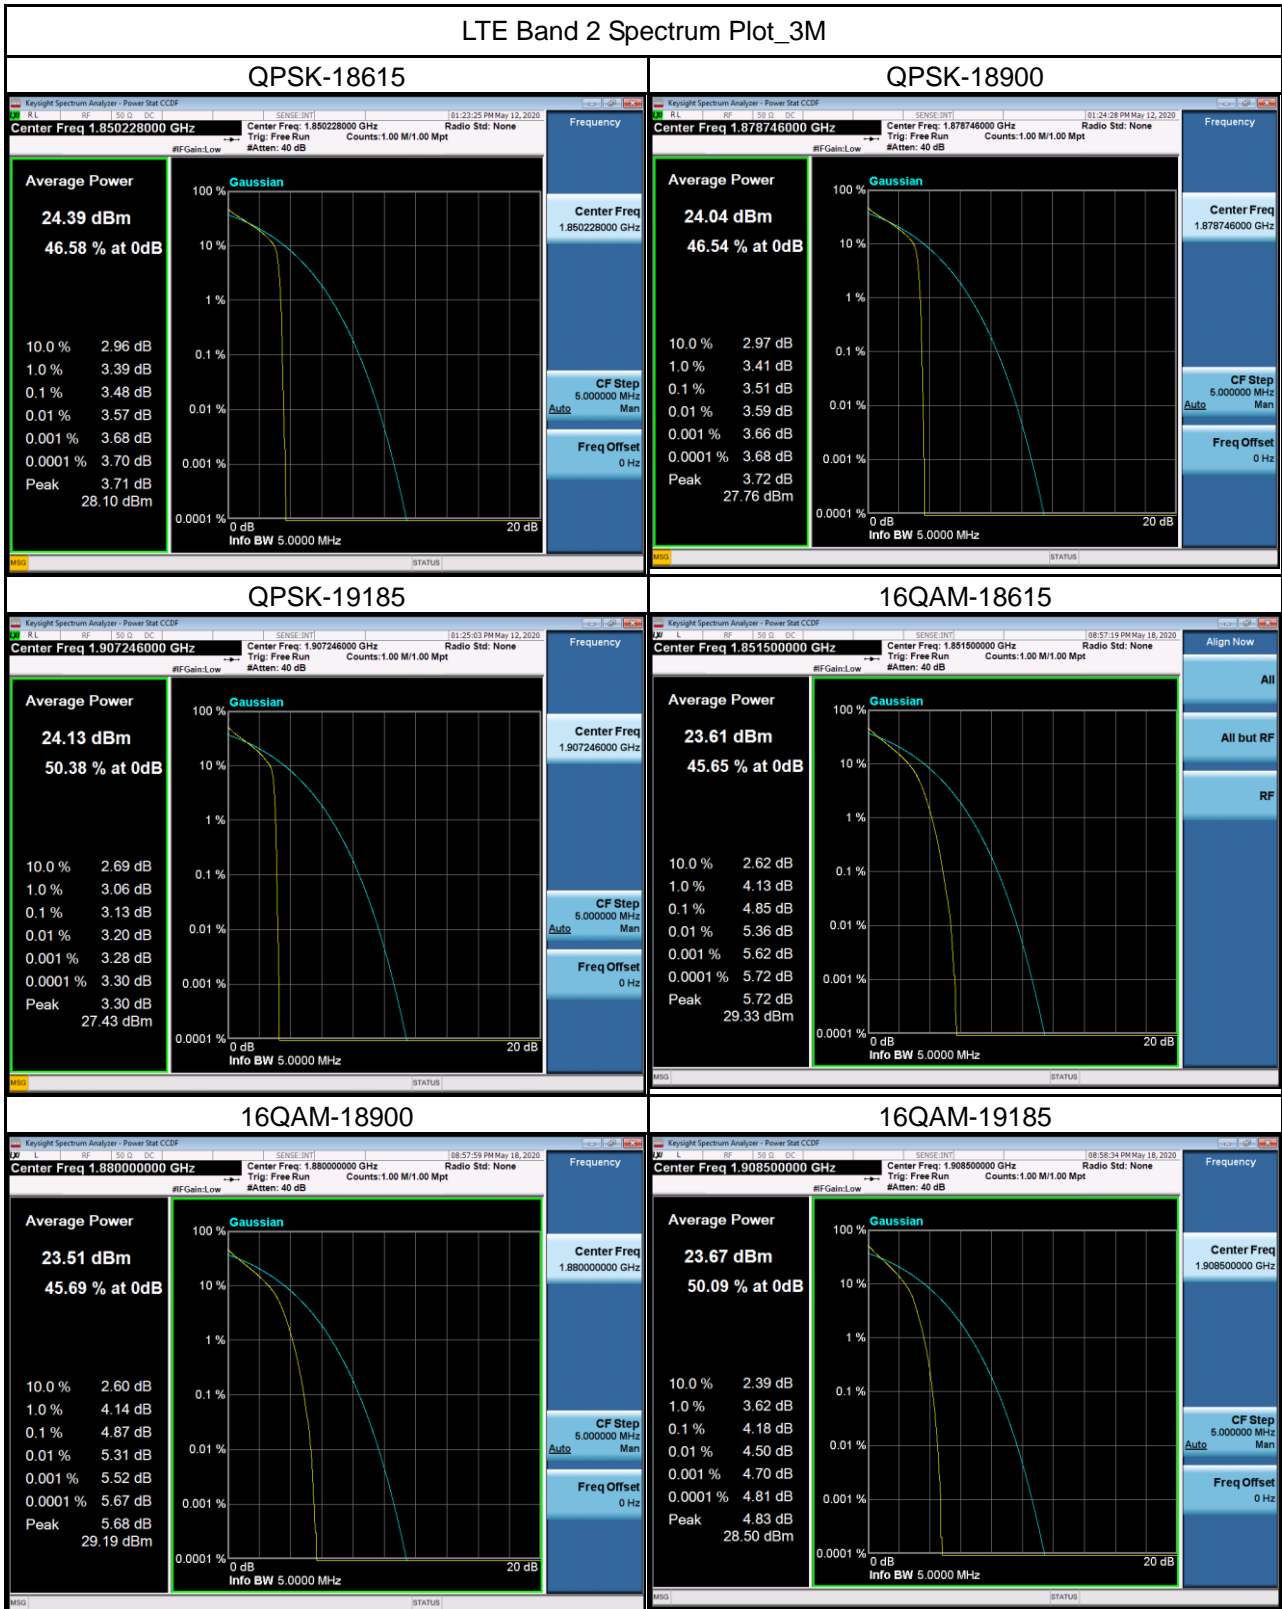

LTE Band 2 Spectrum Plot_1.4M

LTE Band 2 Spectrum Plot_3M

LTE Band 2 Spectrum Plot_5M

LTE Band 2 Spectrum Plot_10M

LTE Band 2 Spectrum Plot_15M

LTE Band 2 Spectrum Plot_20M

LTE Band 25 Spectrum Plot_1.4M

LTE Band 25 Spectrum Plot_3M

LTE Band 25 Spectrum Plot_5M

LTE Band 25 Spectrum Plot_10M