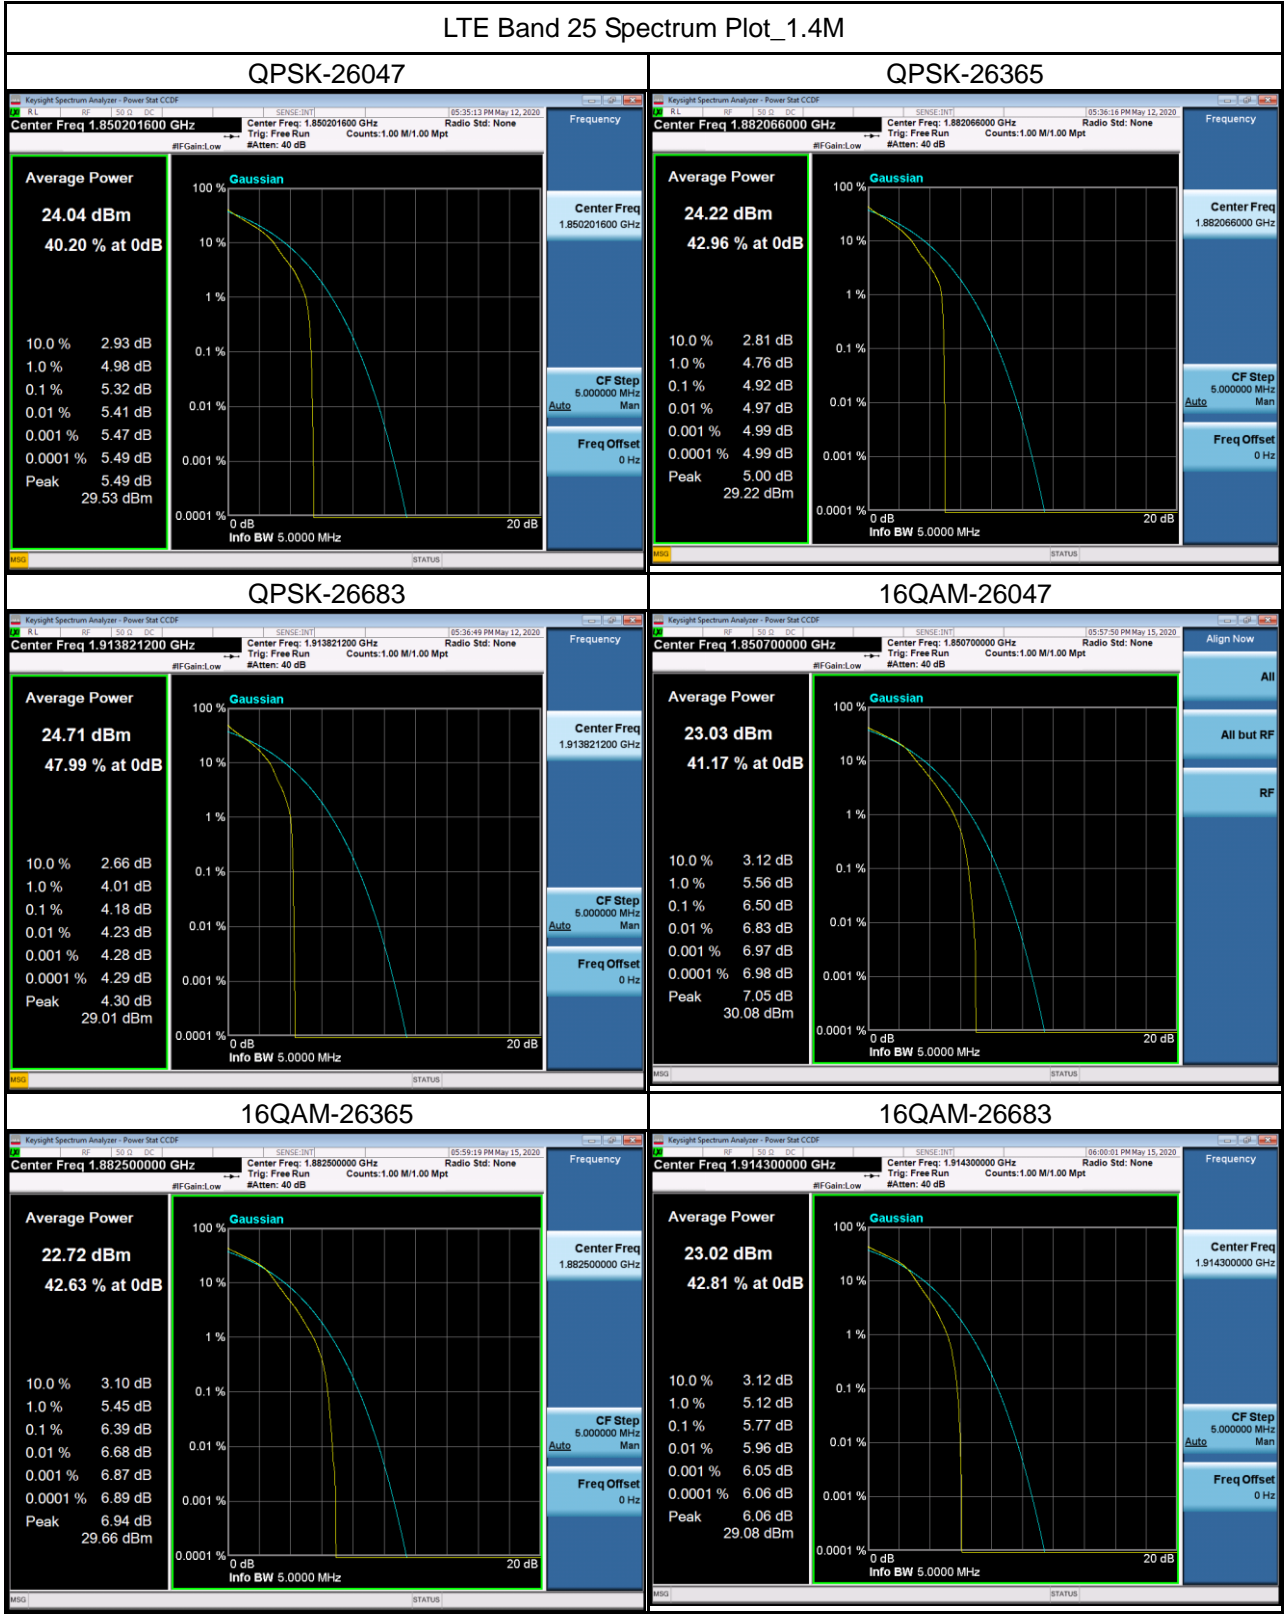

LTE Band 2 Spectrum Plot_1.4M

LTE Band 2 Spectrum Plot_3M

LTE Band 2 Spectrum Plot_5M

LTE Band 2 Spectrum Plot_10M

LTE Band 2 Spectrum Plot_15M

LTE Band 2 Spectrum Plot_20M

LTE Band 25 Spectrum Plot_1.4M

LTE Band 25 Spectrum Plot_3M

LTE Band 25 Spectrum Plot_5M

LTE Band 25 Spectrum Plot_10M