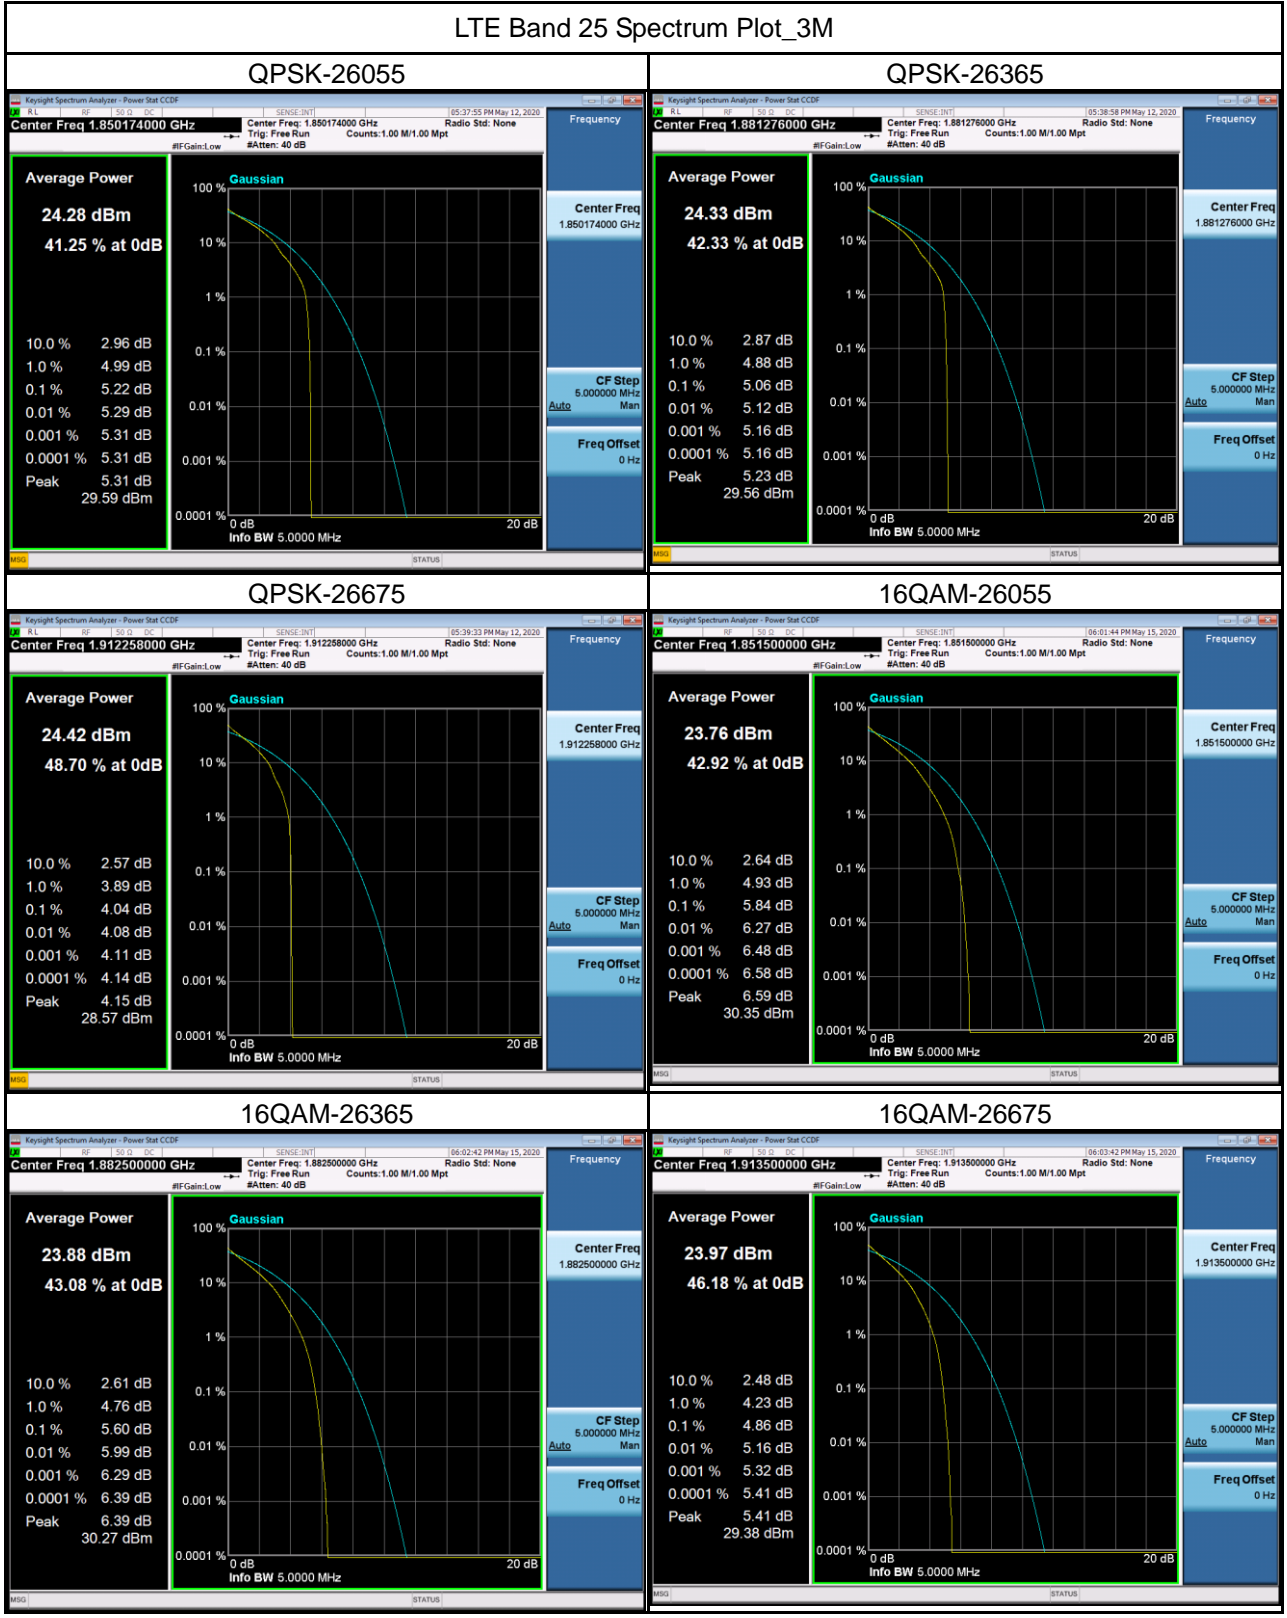

LTE Band 2 Spectrum Plot_1.4M

LTE Band 2 Spectrum Plot_3M

LTE Band 2 Spectrum Plot_5M

LTE Band 2 Spectrum Plot_10M

LTE Band 2 Spectrum Plot_15M

LTE Band 2 Spectrum Plot_20M

LTE Band 25 Spectrum Plot_1.4M

LTE Band 25 Spectrum Plot_3M

LTE Band 25 Spectrum Plot_5M

LTE Band 25 Spectrum Plot_10M