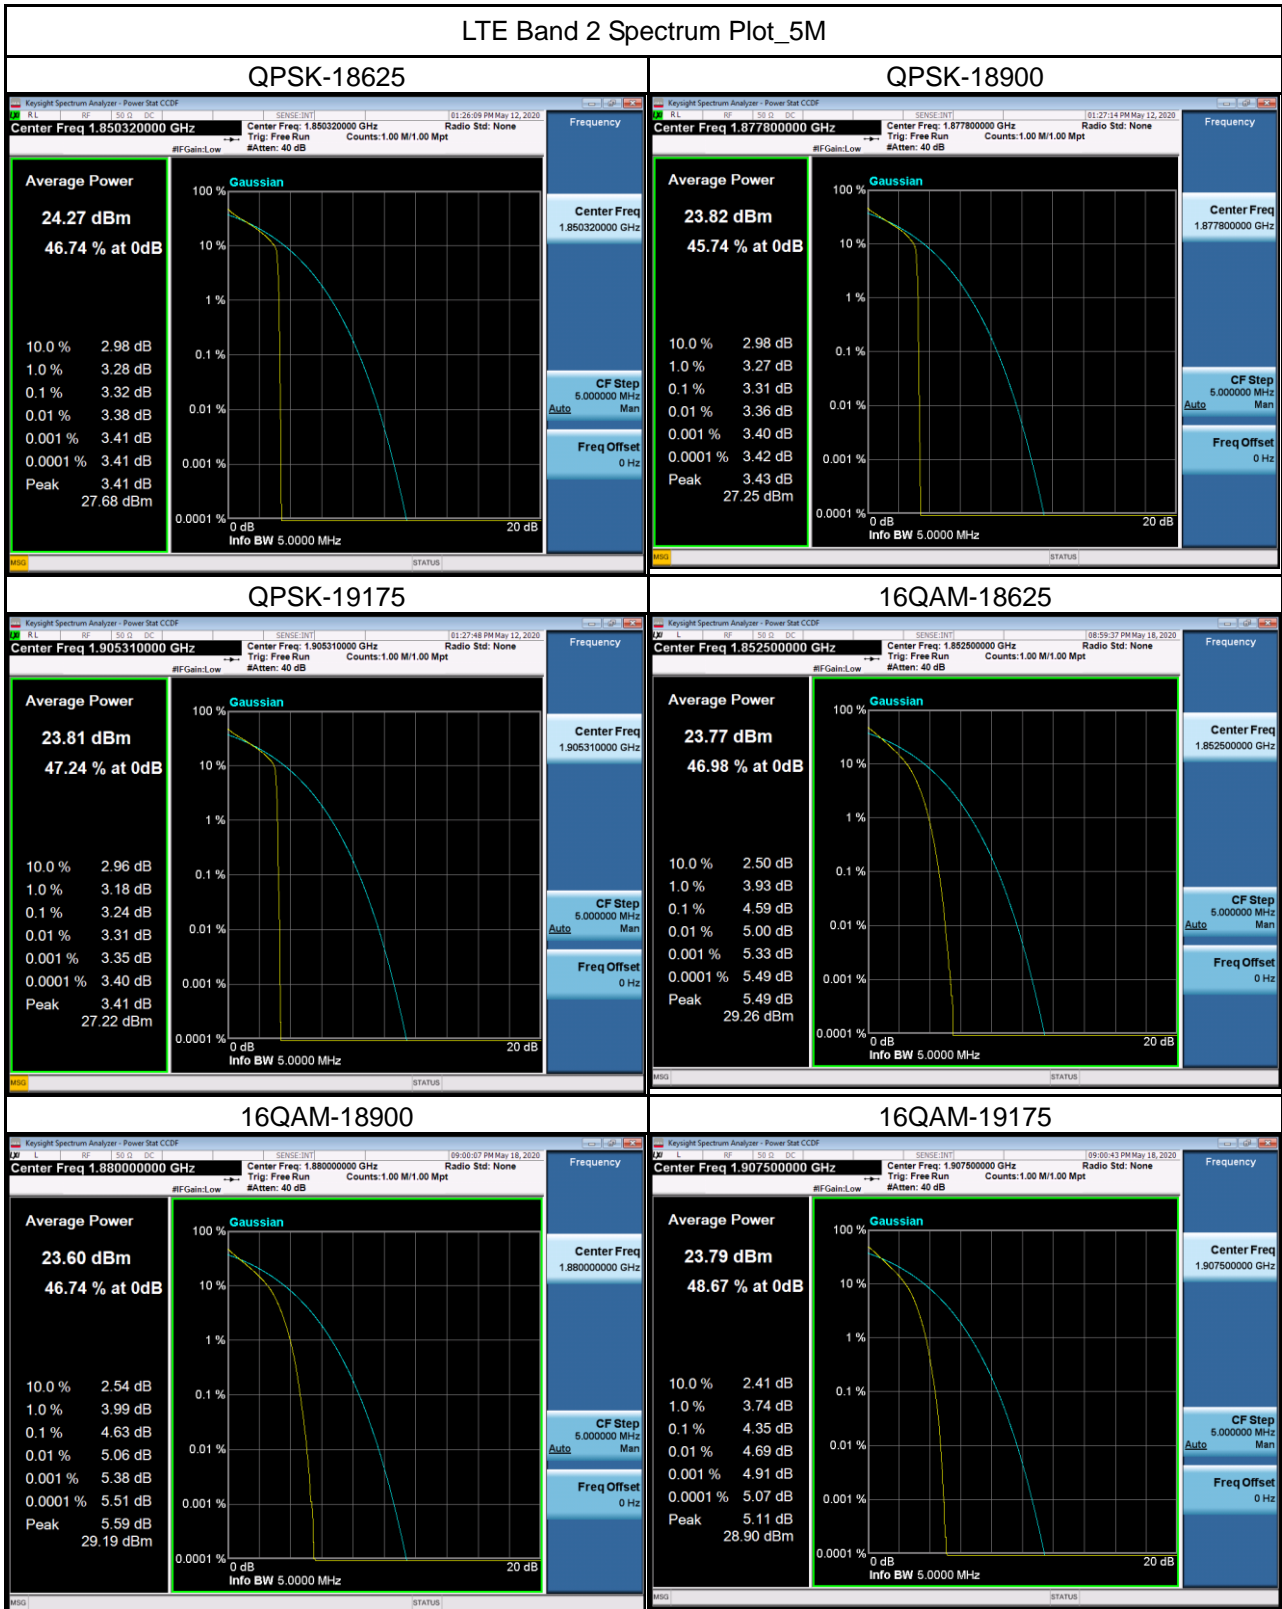

LTE Band 2 Spectrum Plot_1.4M

LTE Band 2 Spectrum Plot_3M

LTE Band 2 Spectrum Plot_5M

LTE Band 2 Spectrum Plot_10M

LTE Band 2 Spectrum Plot_15M

LTE Band 2 Spectrum Plot_20M

LTE Band 25 Spectrum Plot_1.4M

LTE Band 25 Spectrum Plot_3M

LTE Band 25 Spectrum Plot_5M

LTE Band 25 Spectrum Plot_10M