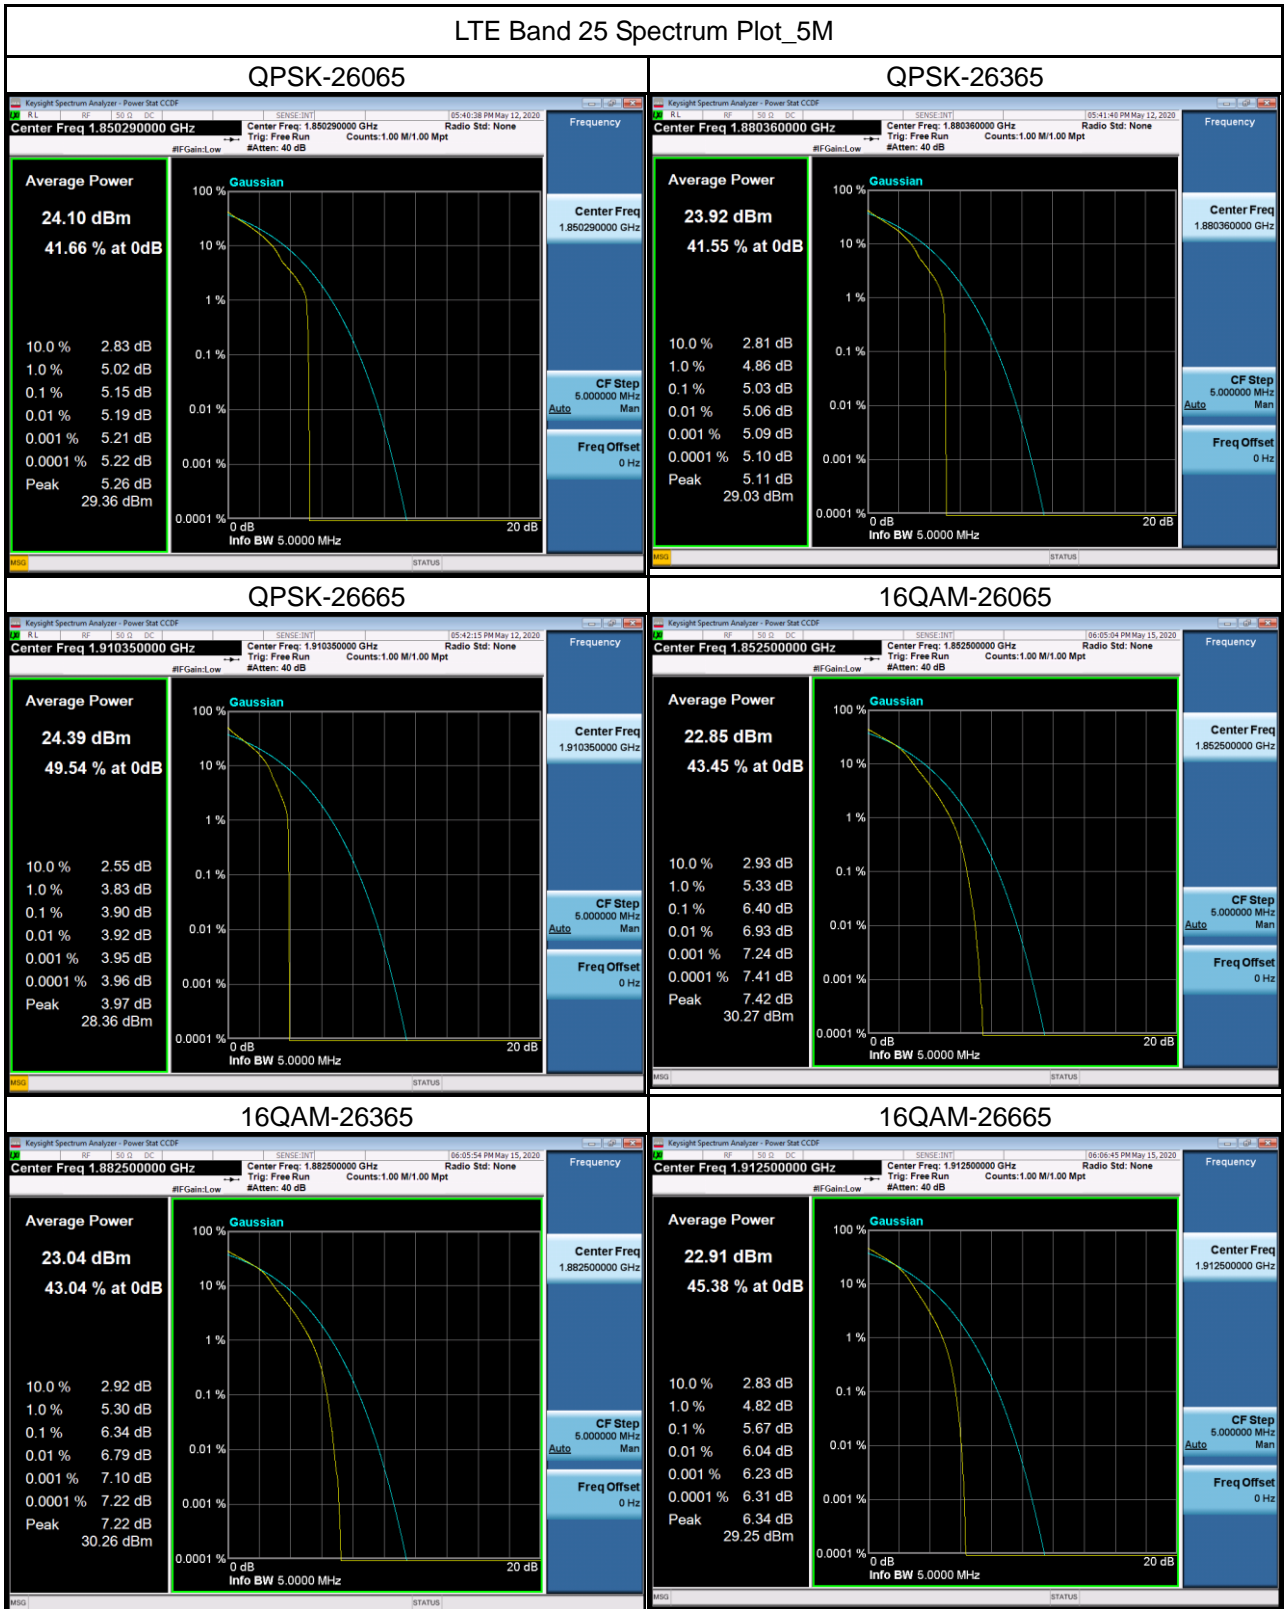

LTE Band 2 Spectrum Plot_1.4M

LTE Band 2 Spectrum Plot_3M

LTE Band 2 Spectrum Plot_5M

LTE Band 2 Spectrum Plot_10M

LTE Band 2 Spectrum Plot_15M

LTE Band 2 Spectrum Plot_20M

LTE Band 25 Spectrum Plot_1.4M

LTE Band 25 Spectrum Plot_3M

LTE Band 25 Spectrum Plot_5M

LTE Band 25 Spectrum Plot_10M