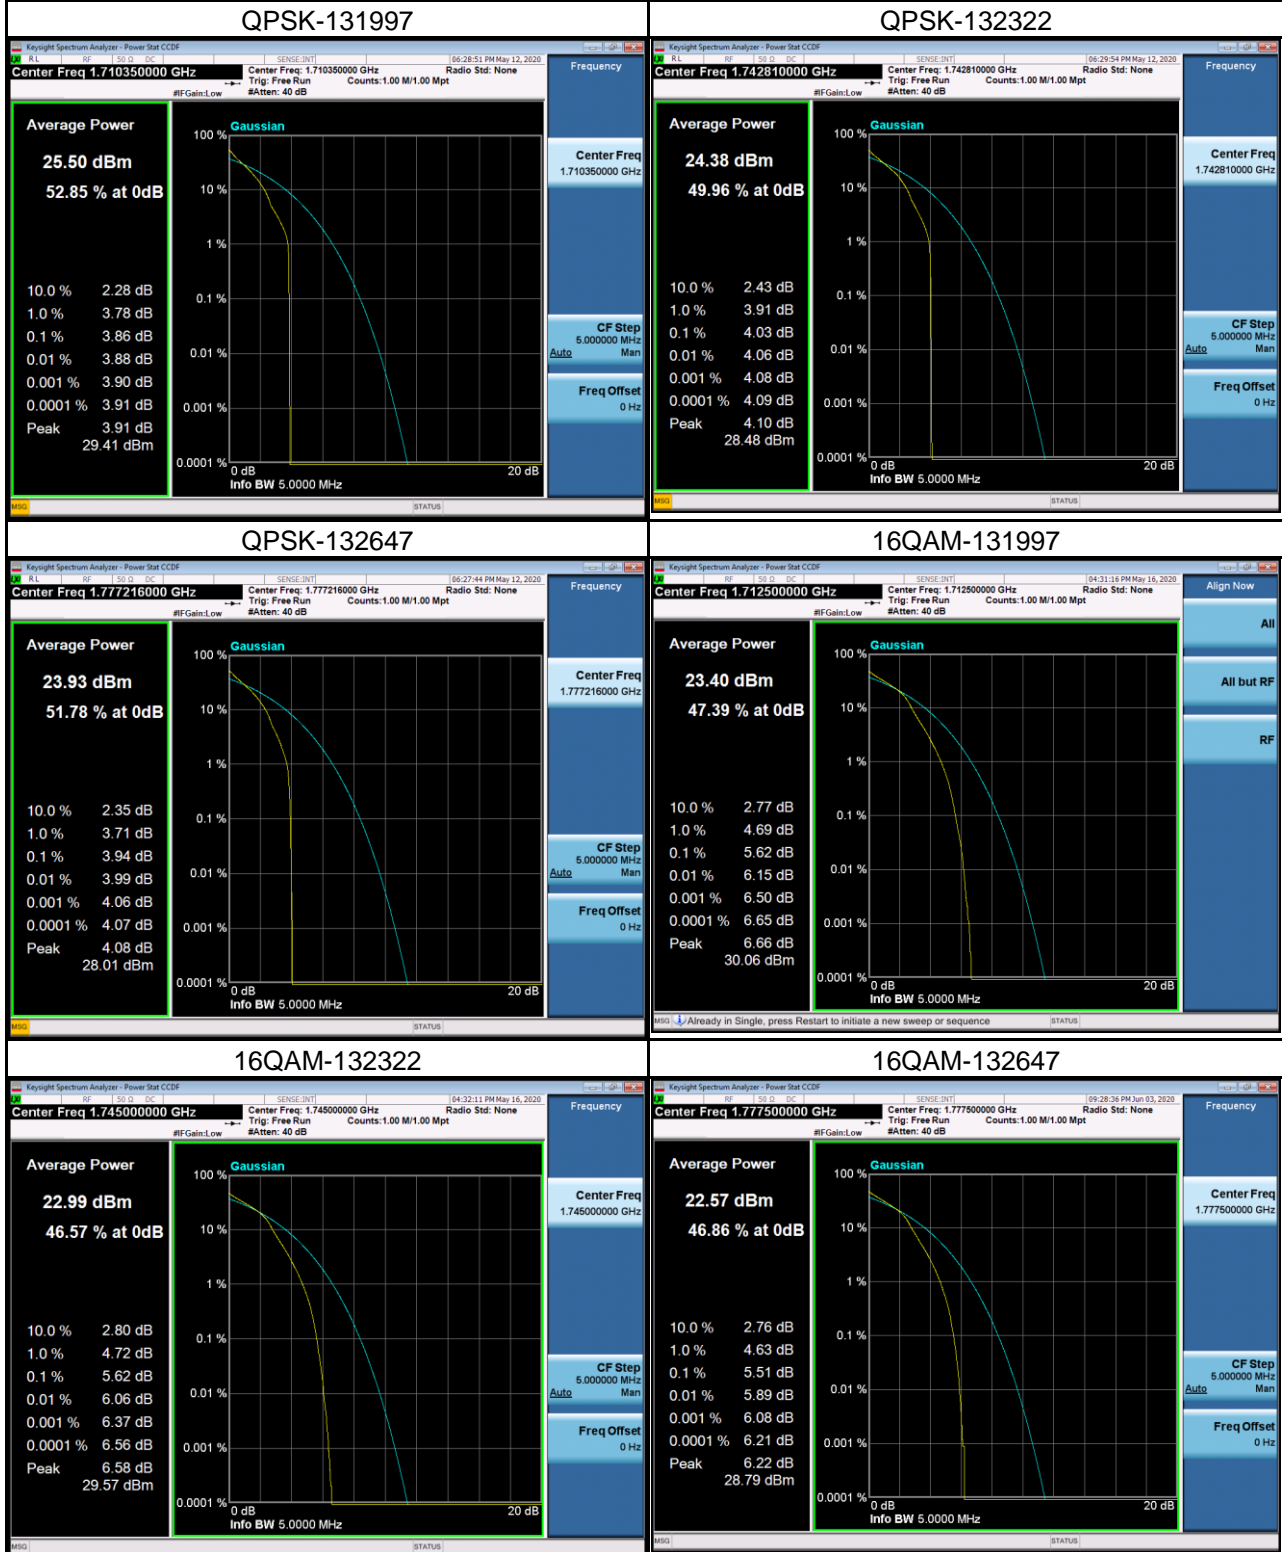

LTE Band 41 _5M

LTE Band 41 _10M

LTE Band 41 _15M

LTE Band 41 _20M

LTE Band 66 _1.4M

LTE Band 66 _3M

LTE Band 66 _5M

LTE Band 66 _10M

LTE Band 66 _15M