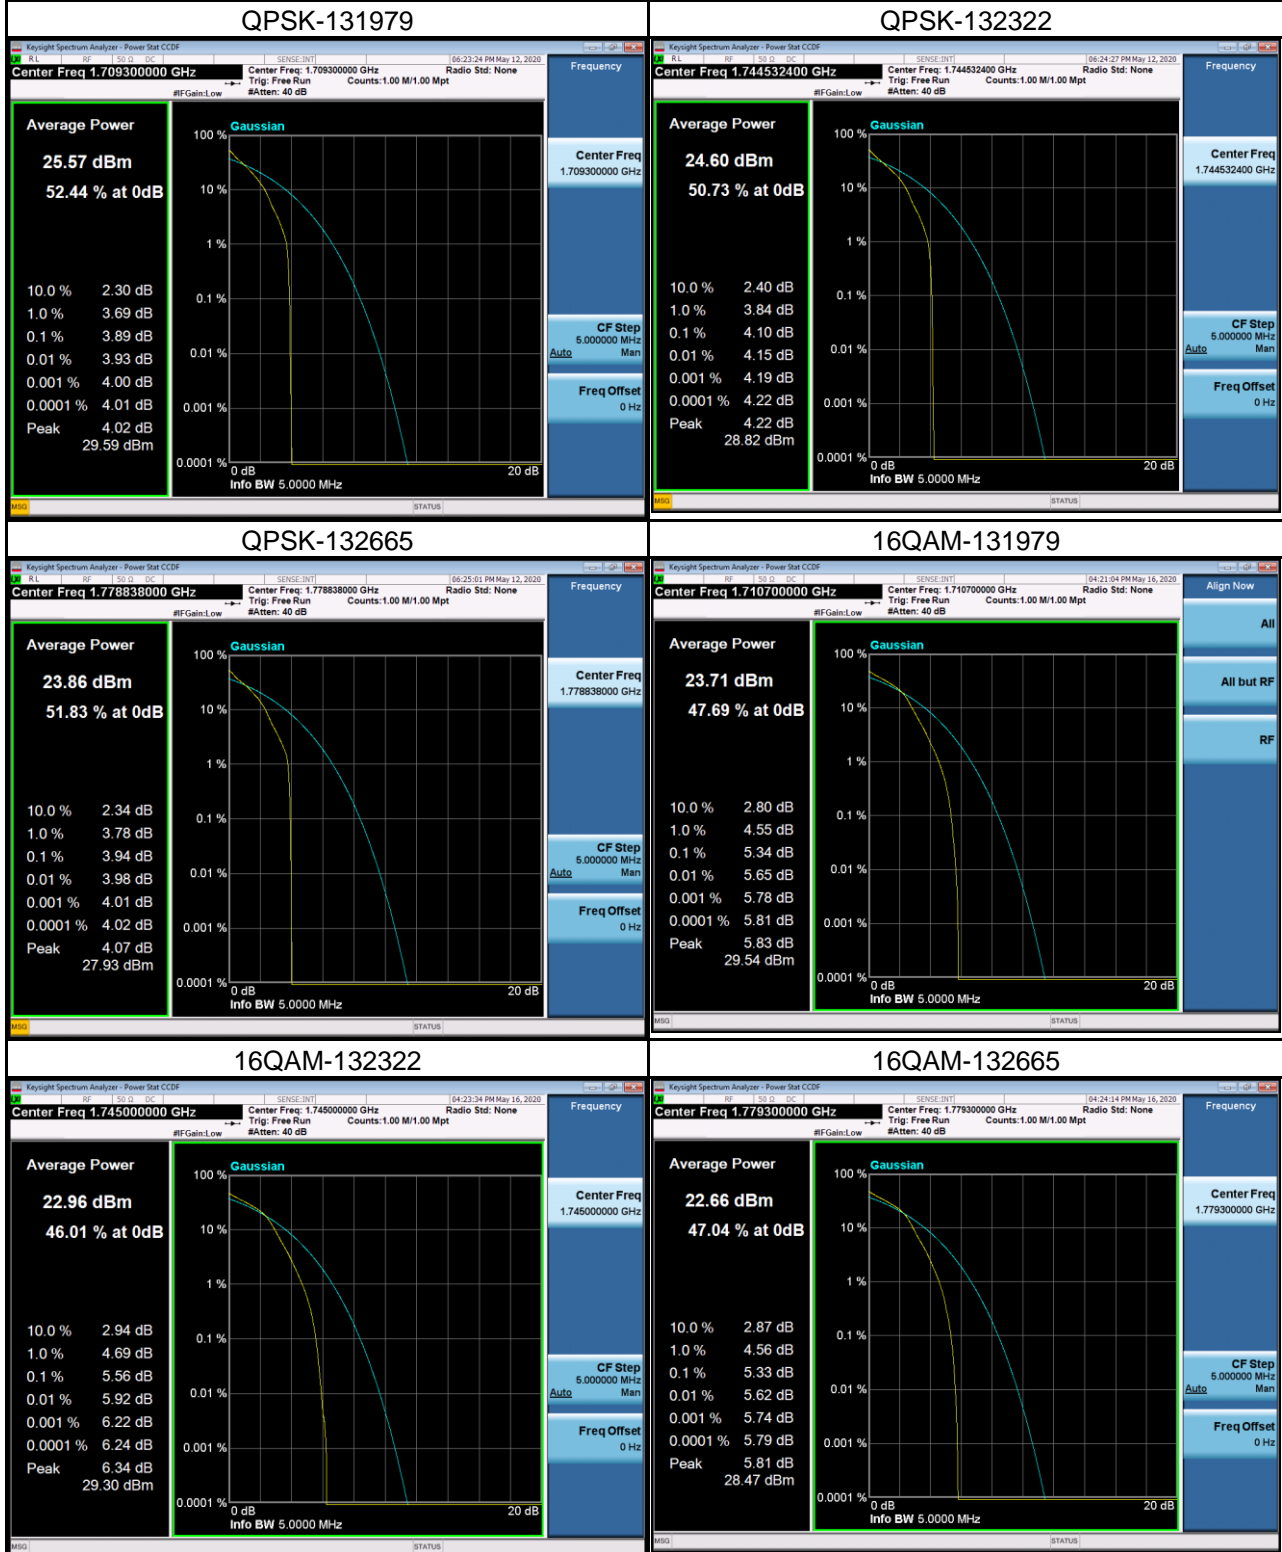

LTE Band 41 _5M

LTE Band 41 _10M

LTE Band 41 _15M

LTE Band 41 _20M

LTE Band 66 _1.4M

LTE Band 66 _3M

LTE Band 66 _5M

LTE Band 66 _10M

LTE Band 66 _15M