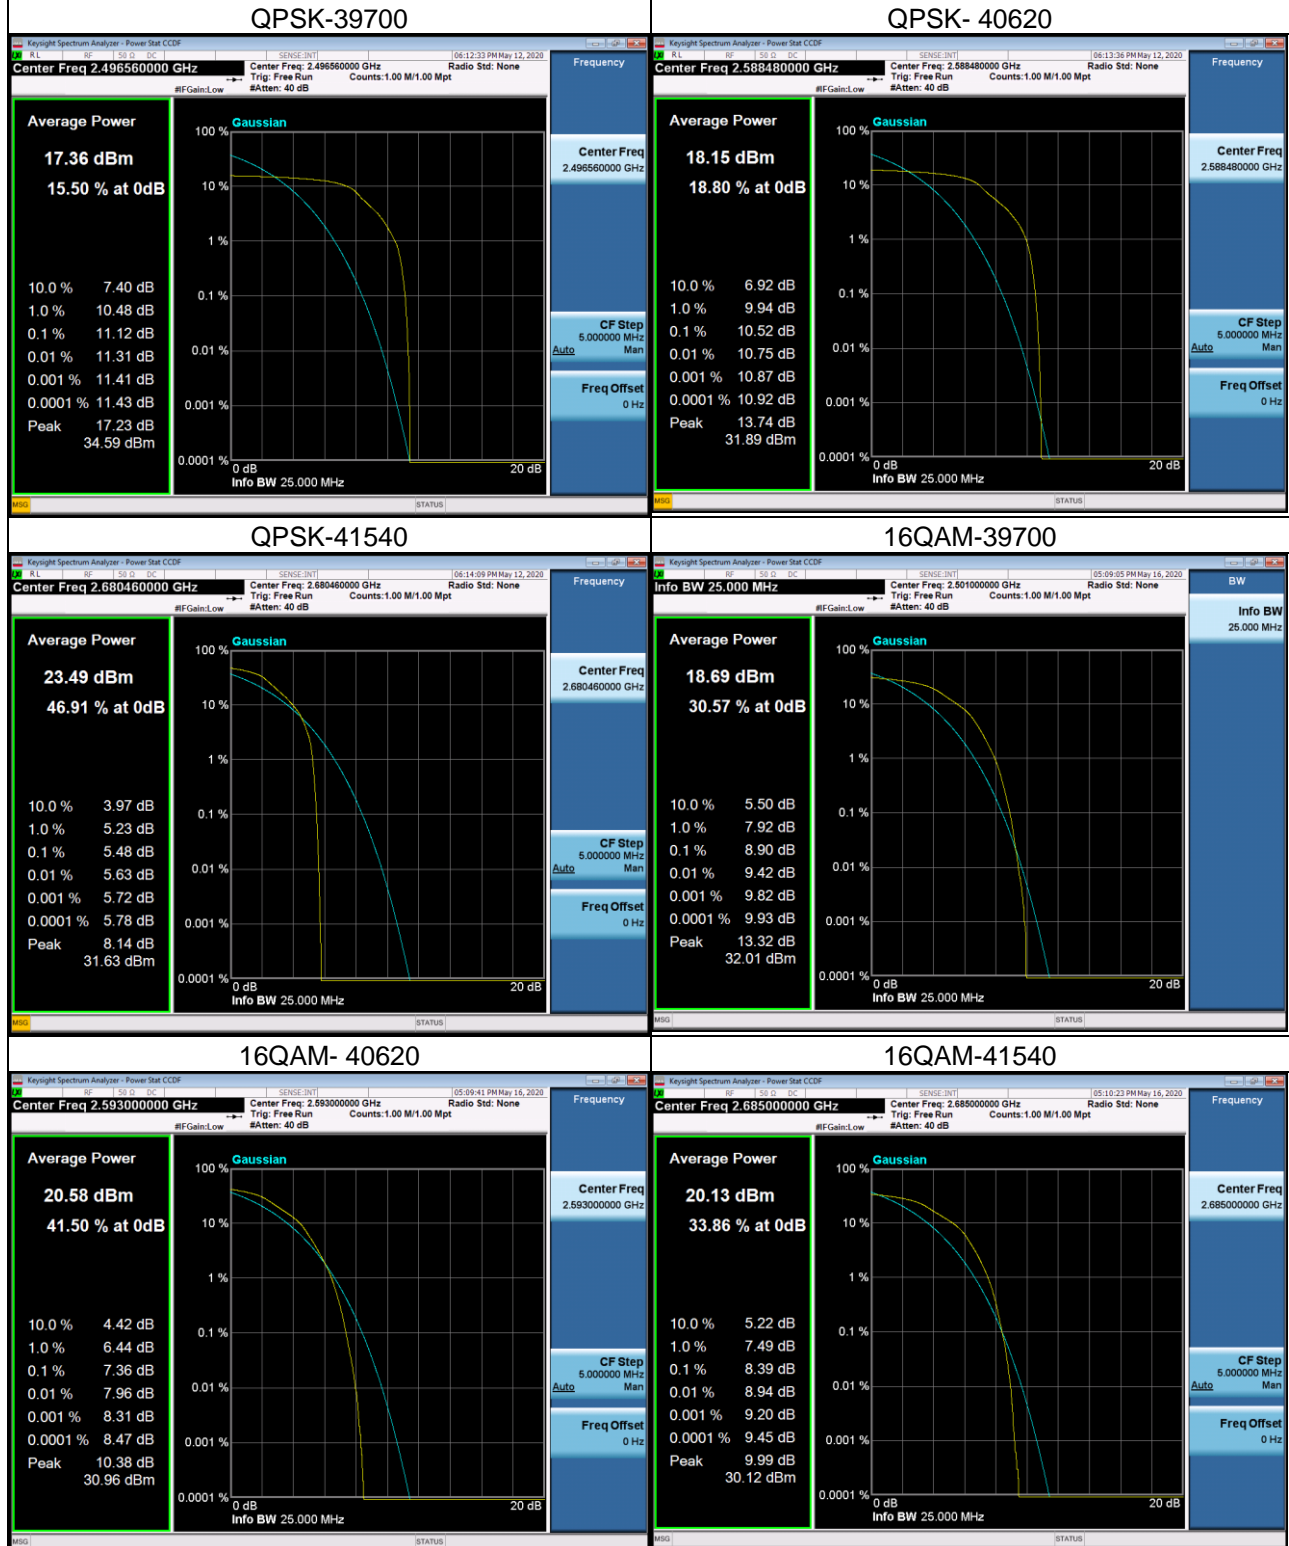

LTE Band 41 _5M

LTE Band 41 _10M

LTE Band 41 _15M

LTE Band 41 _20M

LTE Band 66 _1.4M

LTE Band 66 _3M

LTE Band 66 _5M

LTE Band 66 _10M

LTE Band 66 _15M