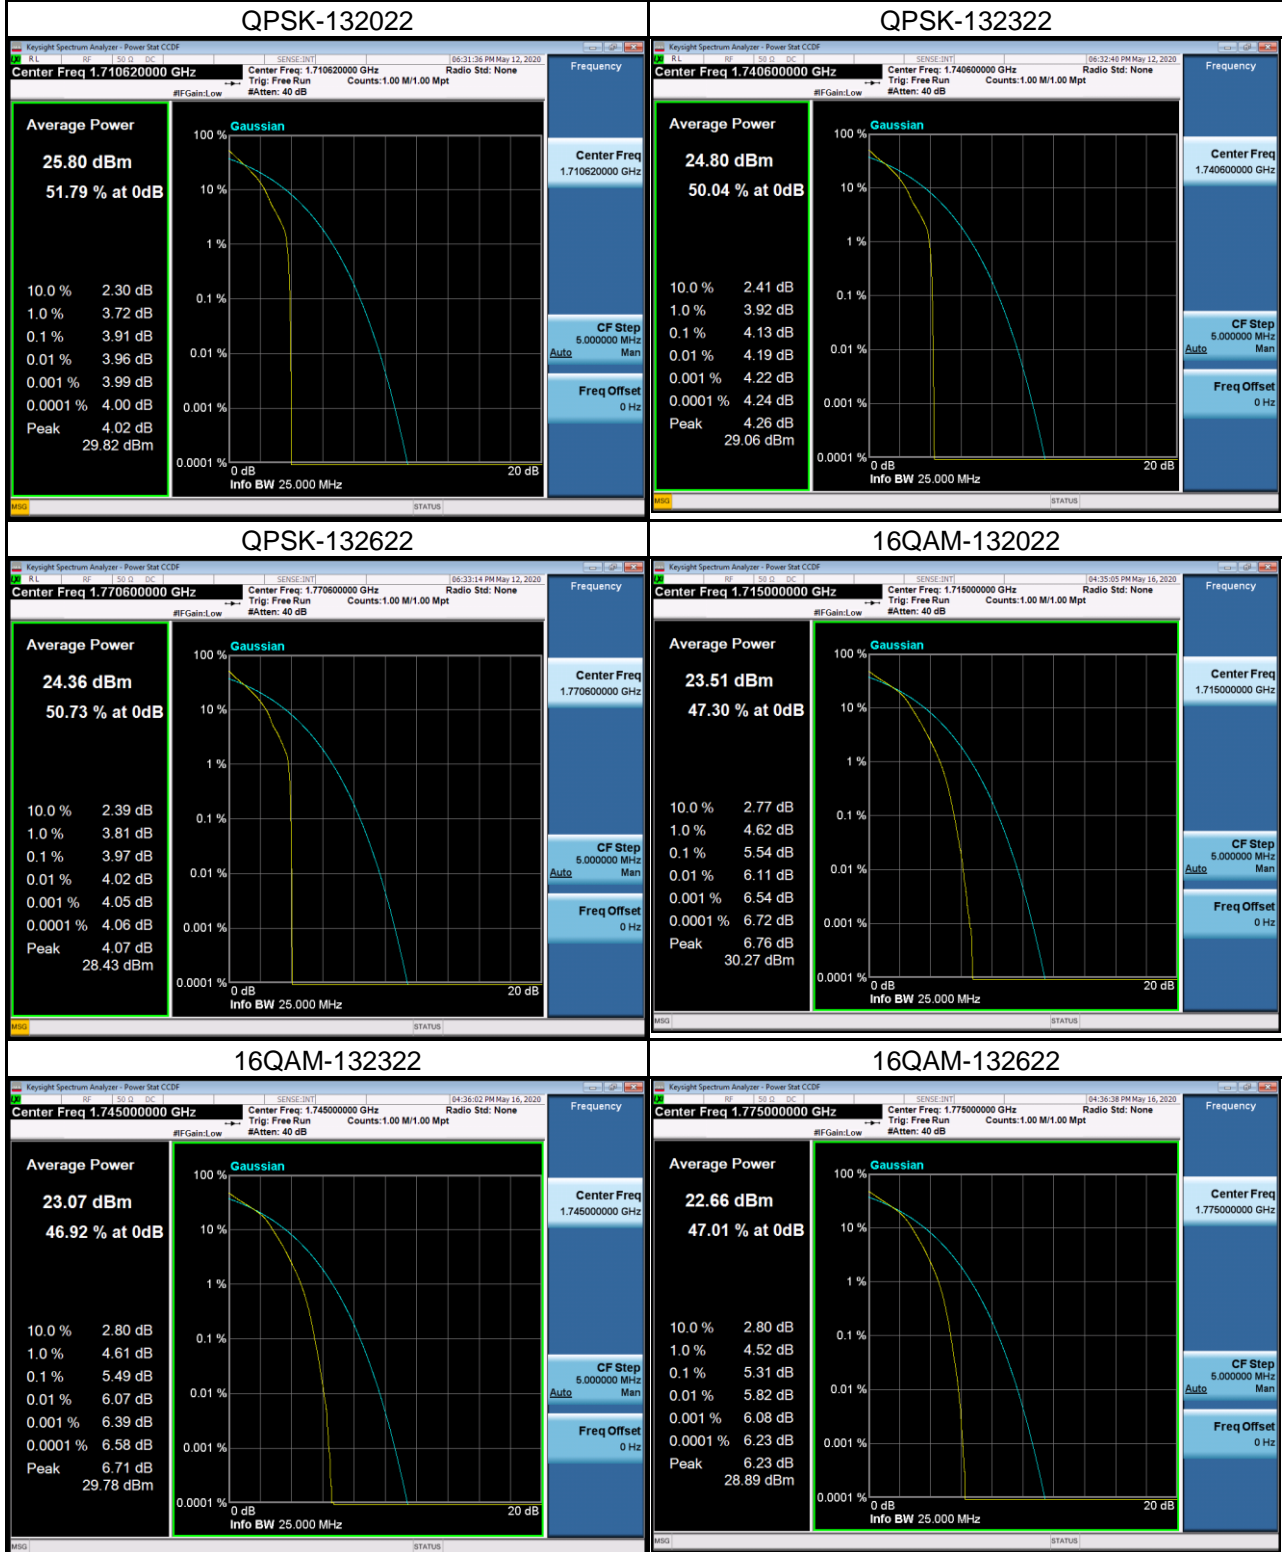

LTE Band 41 _5M

LTE Band 41 _10M

LTE Band 41 _15M

LTE Band 41 _20M

LTE Band 66 _1.4M

LTE Band 66 _3M

LTE Band 66 _5M

LTE Band 66 _10M

LTE Band 66 _15M