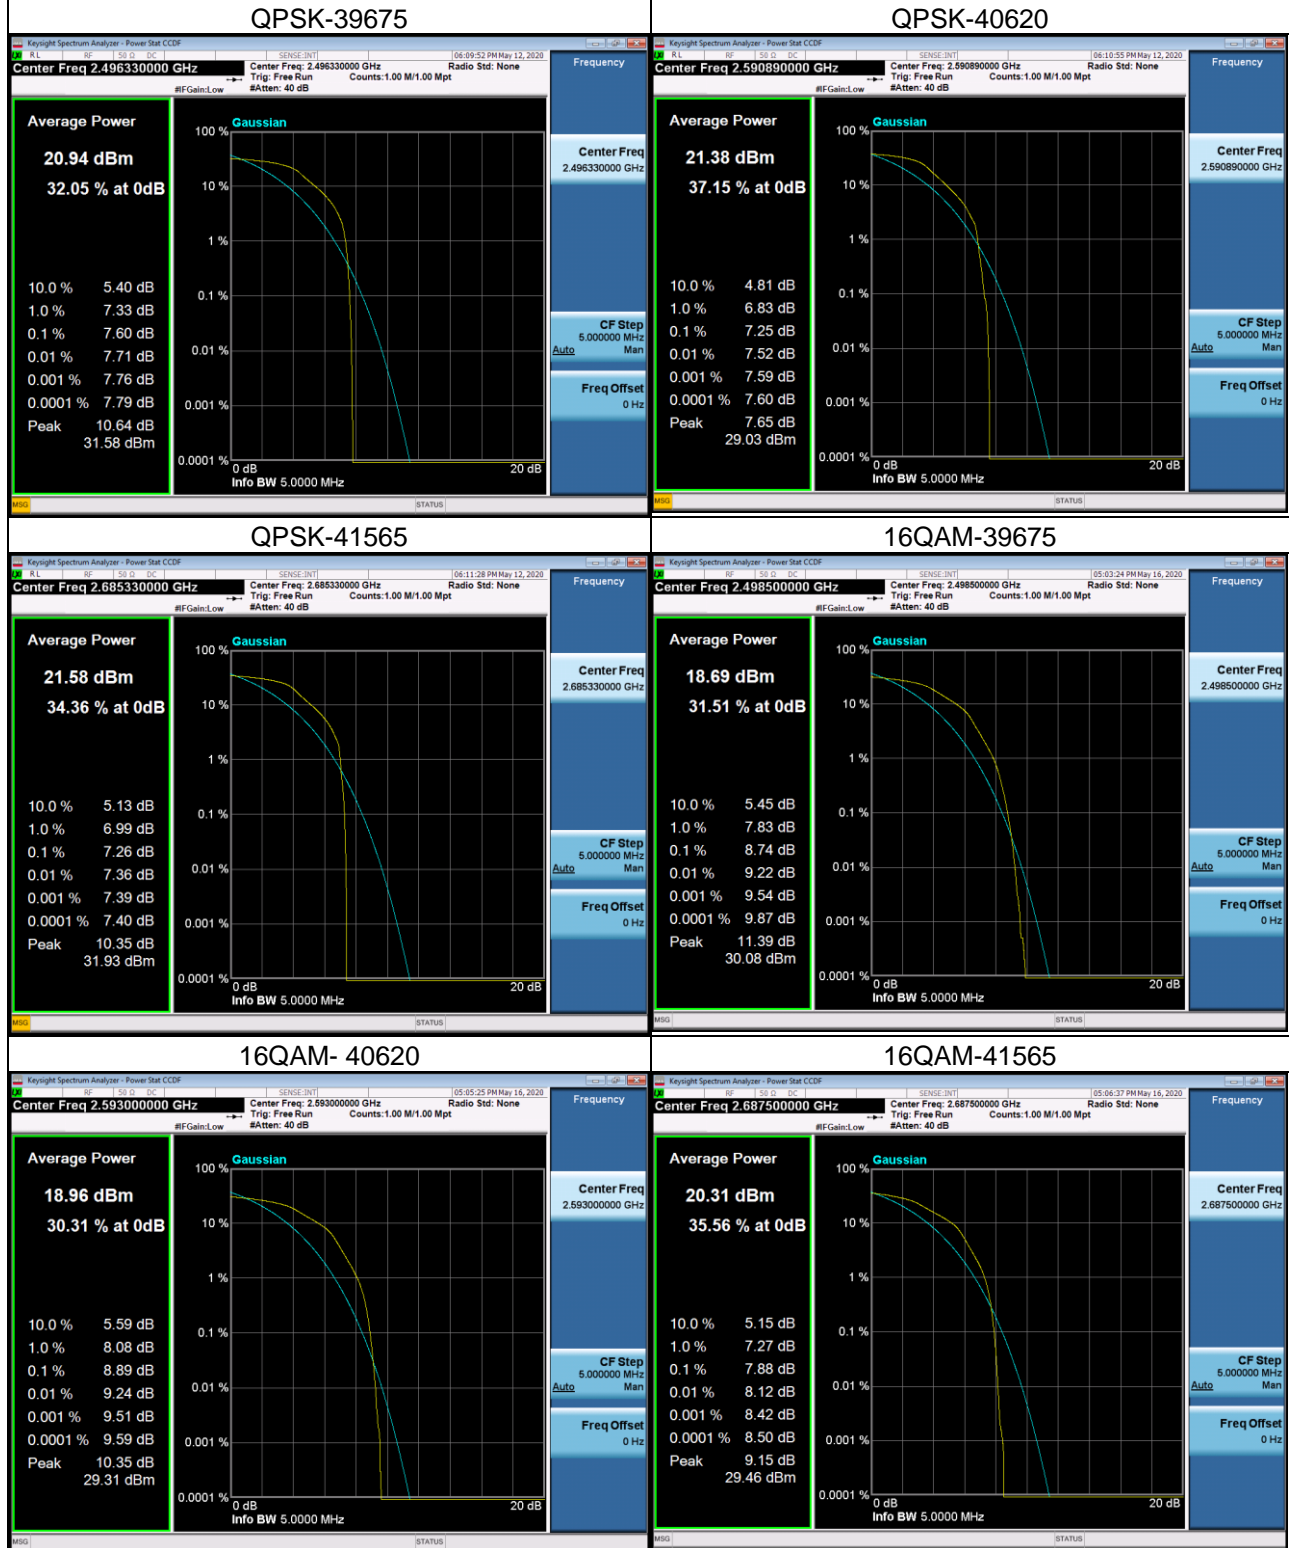

LTE Band 41 _5M

LTE Band 41 _10M

LTE Band 41 _15M

LTE Band 41 _20M

LTE Band 66 _1.4M

LTE Band 66 _3M

LTE Band 66 _5M

LTE Band 66 _10M

LTE Band 66 _15M