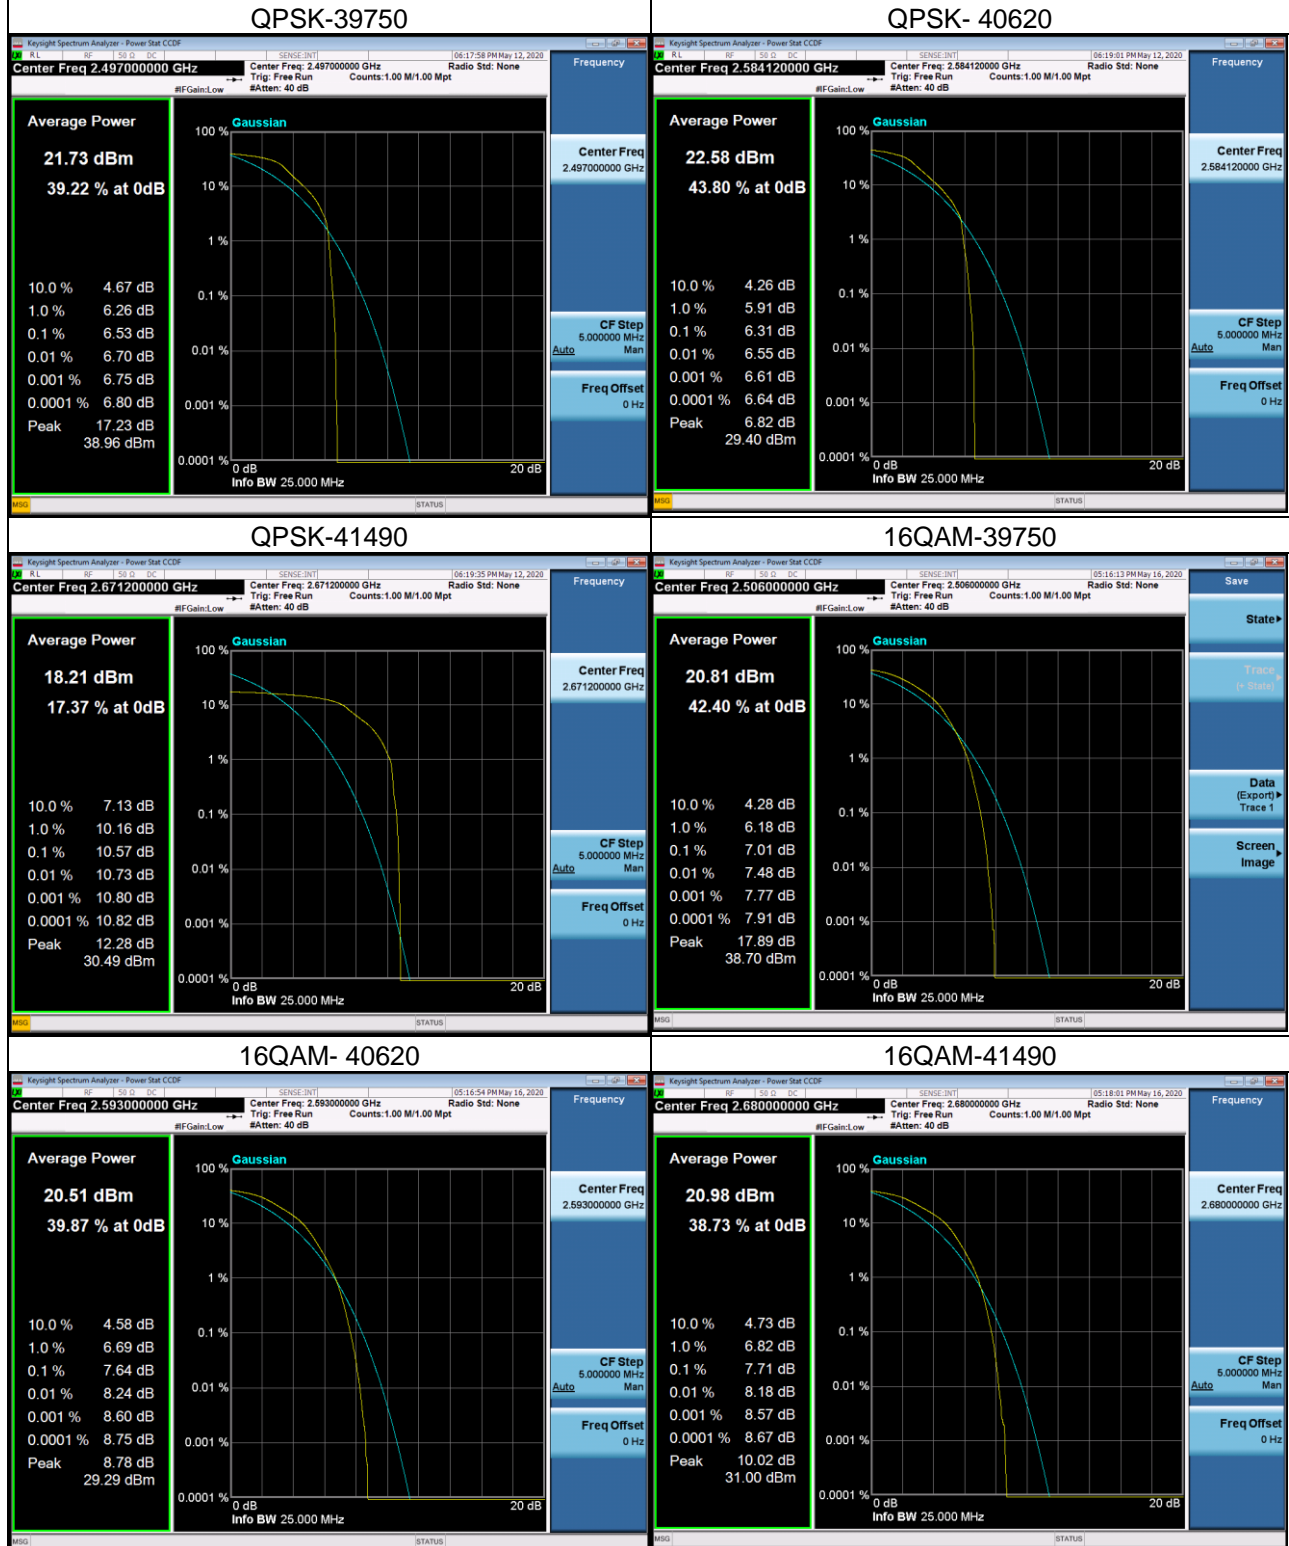

LTE Band 41 _5M

LTE Band 41 _10M

LTE Band 41 _15M

LTE Band 41 _20M

LTE Band 66 _1.4M

LTE Band 66 _3M

LTE Band 66 _5M

LTE Band 66 _10M

LTE Band 66 _15M