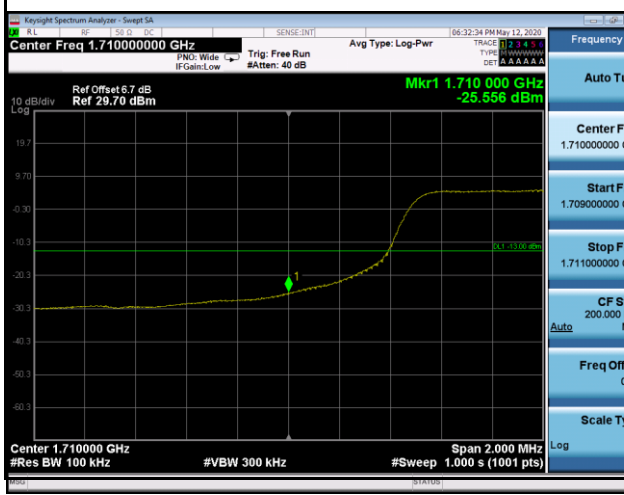

50RB0

Channel	132022	Channel	132622