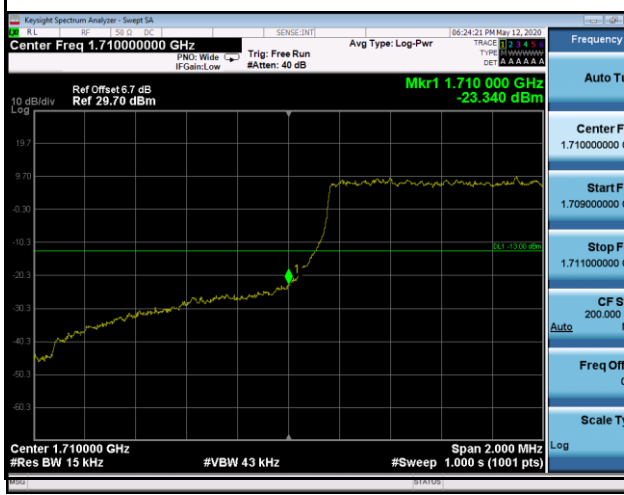

LTE Band 41_20M

1RB#0		1RB#99	
Channel	39750	Channel	41490

100RB#0

100RB#0		100RB#0	
Channel	39750	Channel	41490

LTE Band 66_1.4M

1RB0		1RB5	
Channel	131979	Channel	132665

6RB0

131979		132665	
Channel	131979	Channel	132665