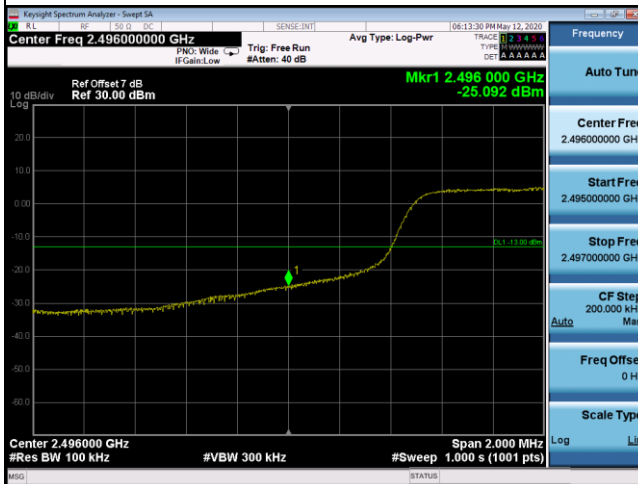

LTE Band 41_5M

1RB#0		1RB#24	
Channel	39675	Channel	41565

25RB#0

39675		41565	
Channel	39675	Channel	41565

LTE Band 41_10M

1RB#0		1RB#49	
Channel	39700	Channel	41540

50RB#0

39700		41540	
Channel	39700	Channel	41540

LTE Band 41_20M

1RB#0		1RB#99	
Channel	39750	Channel	41490

100RB#0

100RB#0		100RB#0	
Channel	39750	Channel	41490

LTE Band 66_1.4M

1RB0		1RB5	
Channel	131979	Channel	132665

6RB0

131979		132665	
Channel	131979	Channel	132665