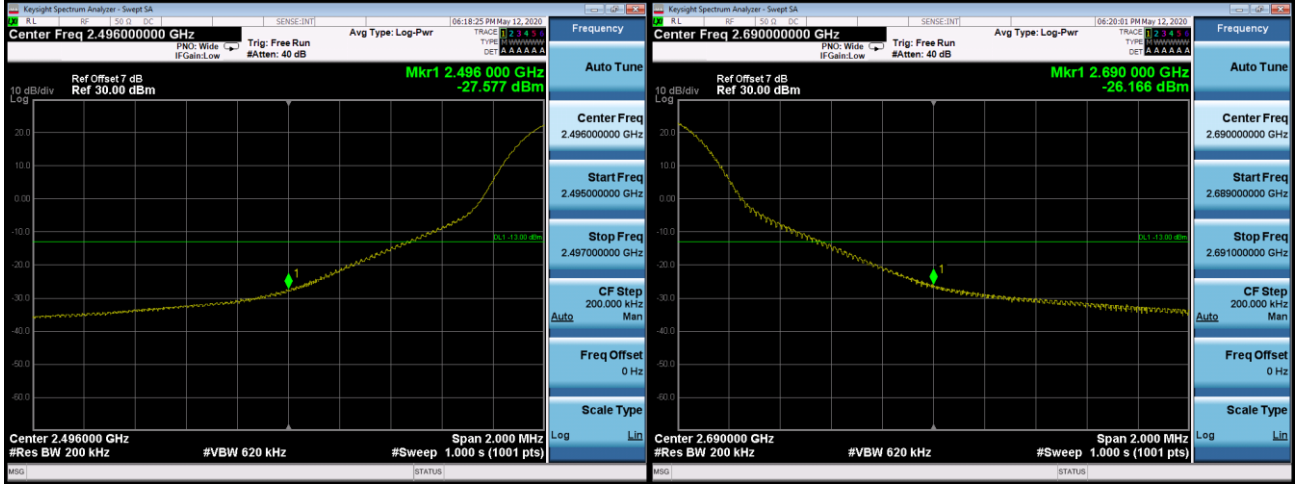

LTE Band 41_5M

1RB#0		1RB#24	
Channel	39675	Channel	41565

25RB#0

39675		41565	
Channel	39675	Channel	41565

LTE Band 41_10M

1RB#0		1RB#49	
Channel	39700	Channel	41540

50RB#0

39700		41540	
Channel	39700	Channel	41540

LTE Band 41_20M

1RB#0		1RB#99	
Channel	39750	Channel	41490

100RB#0

100RB#0		100RB#0	
Channel	39750	Channel	41490

LTE Band 66_1.4M

1RB0		1RB5	
Channel	131979	Channel	132665

6RB0

131979		132665	
Channel	131979	Channel	132665