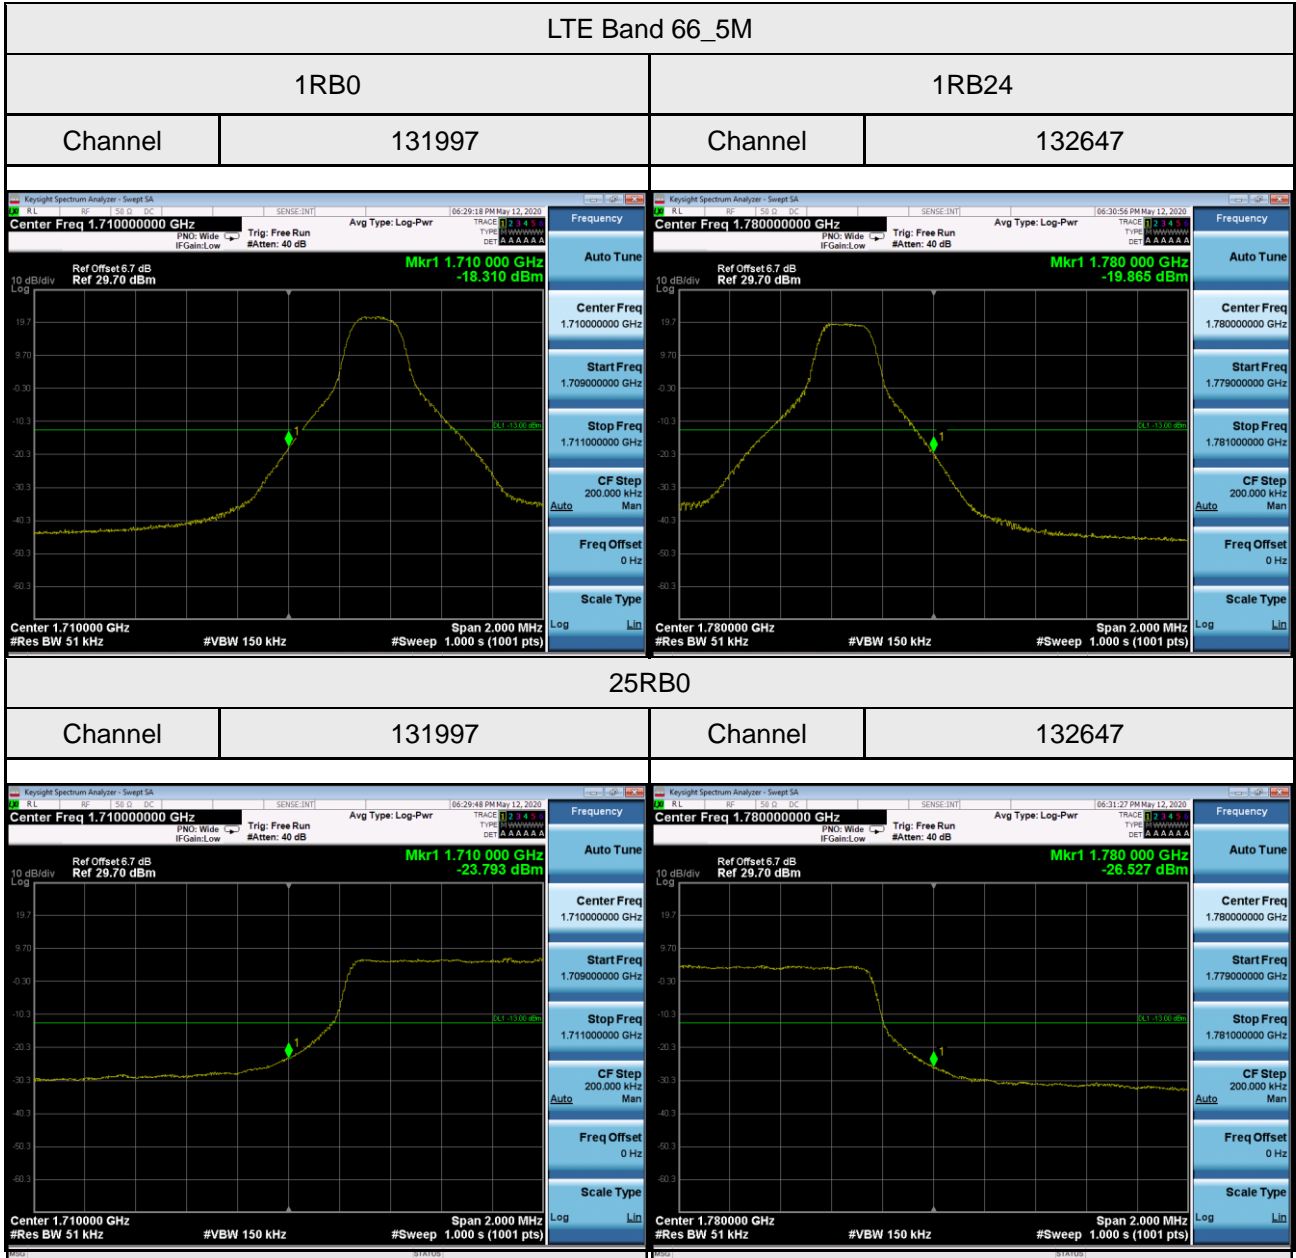

LTE Band 41_5M

1RB#0		1RB#24	
Channel	39675	Channel	41565

25RB#0

39675		41565	
Channel	39675	Channel	41565

LTE Band 41_10M

1RB#0		1RB#49	
Channel	39700	Channel	41540

50RB#0

39700		41540	
Channel	39700	Channel	41540

LTE Band 41_20M

1RB#0		1RB#99	
Channel	39750	Channel	41490

100RB#0

100RB#0		100RB#0	
Channel	39750	Channel	41490

LTE Band 66_1.4M

1RB0		1RB5	
Channel	131979	Channel	132665

6RB0

131979		132665	
Channel	131979	Channel	132665

LTE Band 66_10M

1RB0		1RB49	
Channel	132022	Channel	132622

50RB0

Channel	132022	Channel	132622
---------	--------	---------	--------

LTE Band 71_5M

1RB#0	1RB#24		
Channel	133147	Channel	133447

25RB#0

25RB#0			
Channel	133147	Channel	133447