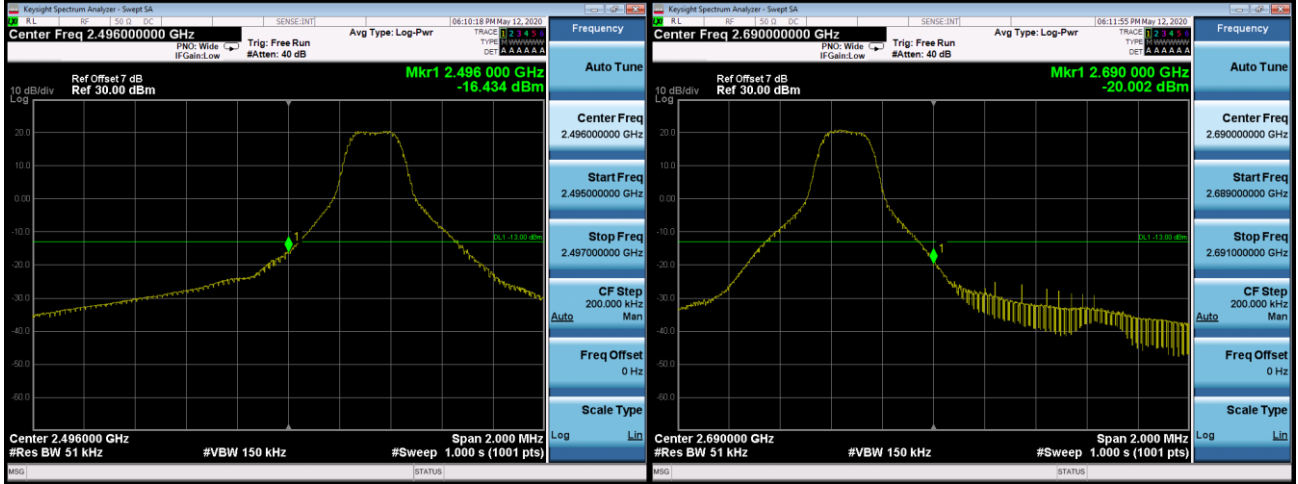

LTE Band 41_5M

1RB#0		1RB#24	
Channel	39675	Channel	41565

25RB#0

39675		41565	
Channel	39675	Channel	41565

LTE Band 41_10M

1RB#0		1RB#49	
Channel	39700	Channel	41540

50RB#0

39700		41540	
Channel	39700	Channel	41540

LTE Band 41_20M

1RB#0		1RB#99	
Channel	39750	Channel	41490

100RB#0

100RB#0		100RB#0	
Channel	39750	Channel	41490

LTE Band 66_1.4M

1RB0		1RB5	
Channel	131979	Channel	132665

6RB0

131979		132665	
Channel	131979	Channel	132665