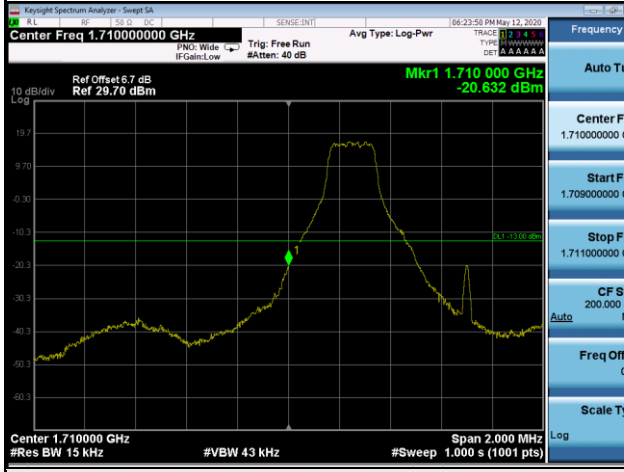

LTE Band 41_20M

1RB#0		1RB#99	
Channel	39750	Channel	41490

100RB#0

100RB#0		100RB#0	
Channel	39750	Channel	41490

LTE Band 66_1.4M

1RB0		1RB5	
Channel	131979	Channel	132665

6RB0

131979		132665	
Channel	131979	Channel	132665