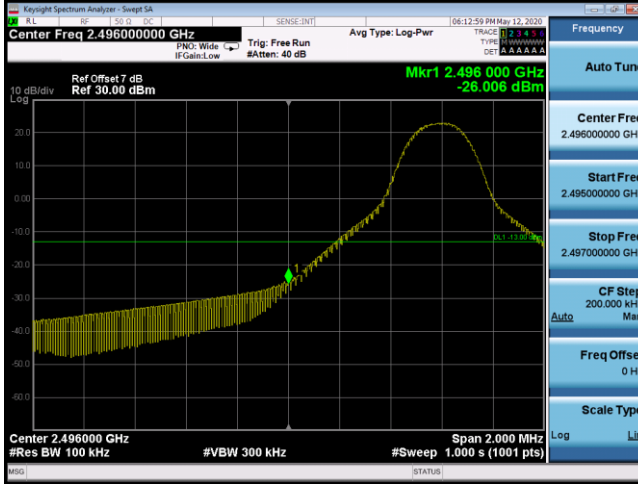

LTE Band 41_5M

1RB#0		1RB#24	
Channel	39675	Channel	41565

25RB#0

39675		41565	
Channel	39675	Channel	41565

LTE Band 41_10M

1RB#0		1RB#49	
Channel	39700	Channel	41540

50RB#0

39700		41540	
Channel	39700	Channel	41540

LTE Band 41_20M

1RB#0		1RB#99	
Channel	39750	Channel	41490

100RB#0

100RB#0		100RB#0	
Channel	39750	Channel	41490

LTE Band 66_1.4M

1RB0		1RB5	
Channel	131979	Channel	132665

6RB0

131979		132665	
Channel	131979	Channel	132665