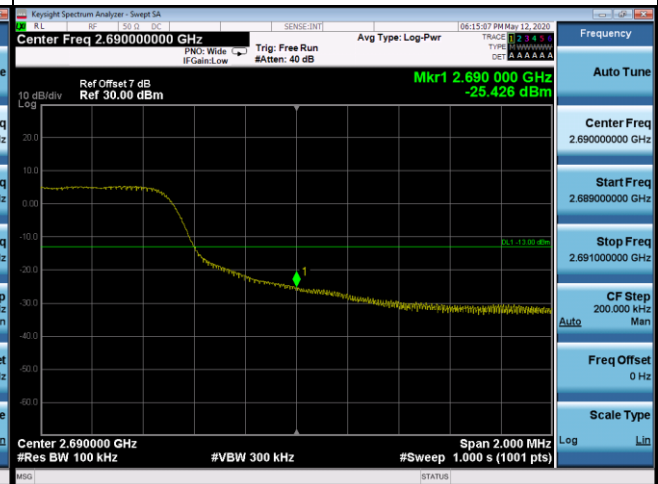

LTE Band 41_5M

1RB#0		1RB#24	
Channel	39675	Channel	41565

25RB#0

39675		41565	
Channel	39675	Channel	41565

LTE Band 41_10M

1RB#0		1RB#49	
Channel	39700	Channel	41540

50RB#0

39700		41540	
Channel	39700	Channel	41540

LTE Band 41_20M

1RB#0		1RB#99	
Channel	39750	Channel	41490

100RB#0

100RB#0		100RB#0	
Channel	39750	Channel	41490

LTE Band 66_1.4M

1RB0		1RB5	
Channel	131979	Channel	132665

6RB0

131979		132665	
Channel	131979	Channel	132665