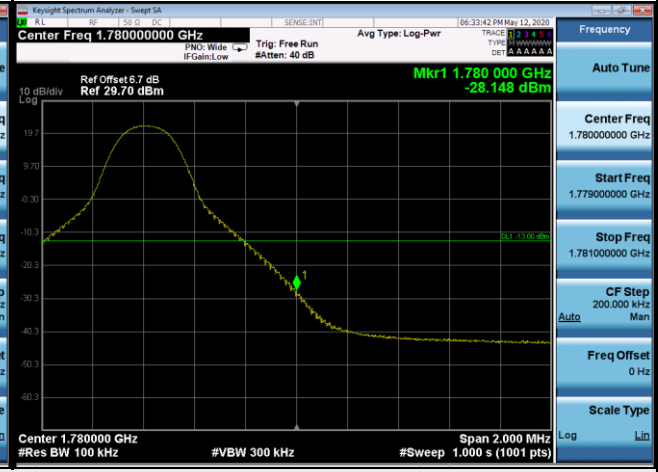

LTE Band 66_10M

1RB0		1RB49	
Channel	132022	Channel	132622