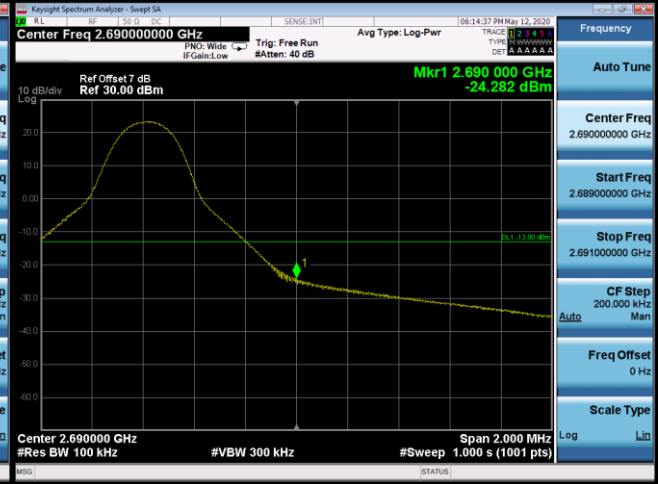

LTE Band 41_5M

1RB#0		1RB#24	
Channel	39675	Channel	41565

25RB#0

39675		41565	
Channel	39675	Channel	41565

LTE Band 41_10M

1RB#0		1RB#49	
Channel	39700	Channel	41540

50RB#0

39700		41540	
Channel	39700	Channel	41540

LTE Band 41_20M

1RB#0		1RB#99	
Channel	39750	Channel	41490

100RB#0

100RB#0		100RB#0	
Channel	39750	Channel	41490

LTE Band 66_1.4M

1RB0		1RB5	
Channel	131979	Channel	132665

6RB0

131979		132665	
Channel	131979	Channel	132665