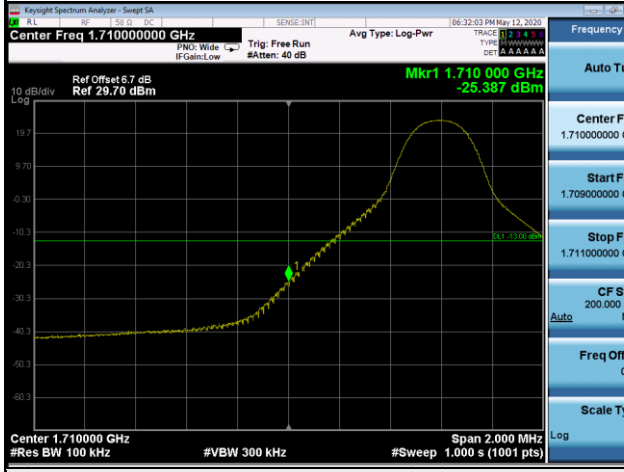

LTE Band 66_10M

1RB0		1RB49	
Channel	132022	Channel	132622