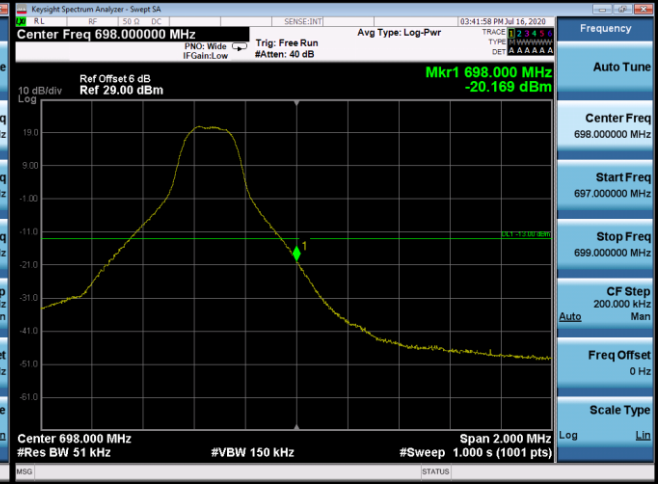

LTE Band 66_10M

1RB0		1RB49	
Channel	132022	Channel	132622

50RB0

Channel	132022	Channel	132622
---------	--------	---------	--------

LTE Band 71_5M

1RB#0	1RB#24		
Channel	133147	Channel	133447

25RB#0

25RB#0			
Channel	133147	Channel	133447