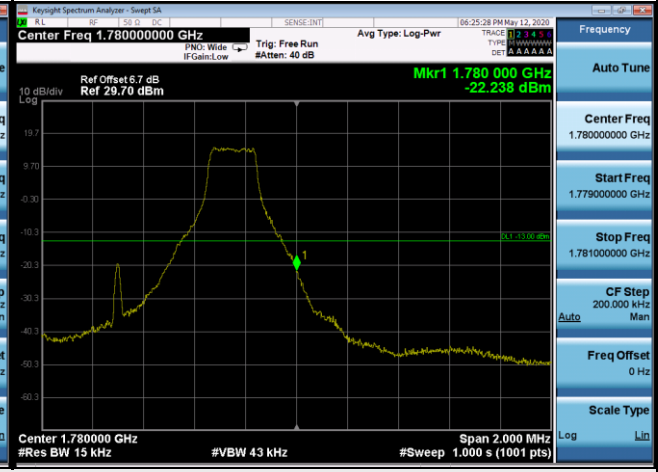

LTE Band 41_20M

1RB#0		1RB#99	
Channel	39750	Channel	41490

100RB#0

100RB#0		100RB#0	
Channel	39750	Channel	41490

LTE Band 66_1.4M

1RB0		1RB5	
Channel	131979	Channel	132665

6RB0

131979		132665	
Channel	131979	Channel	132665