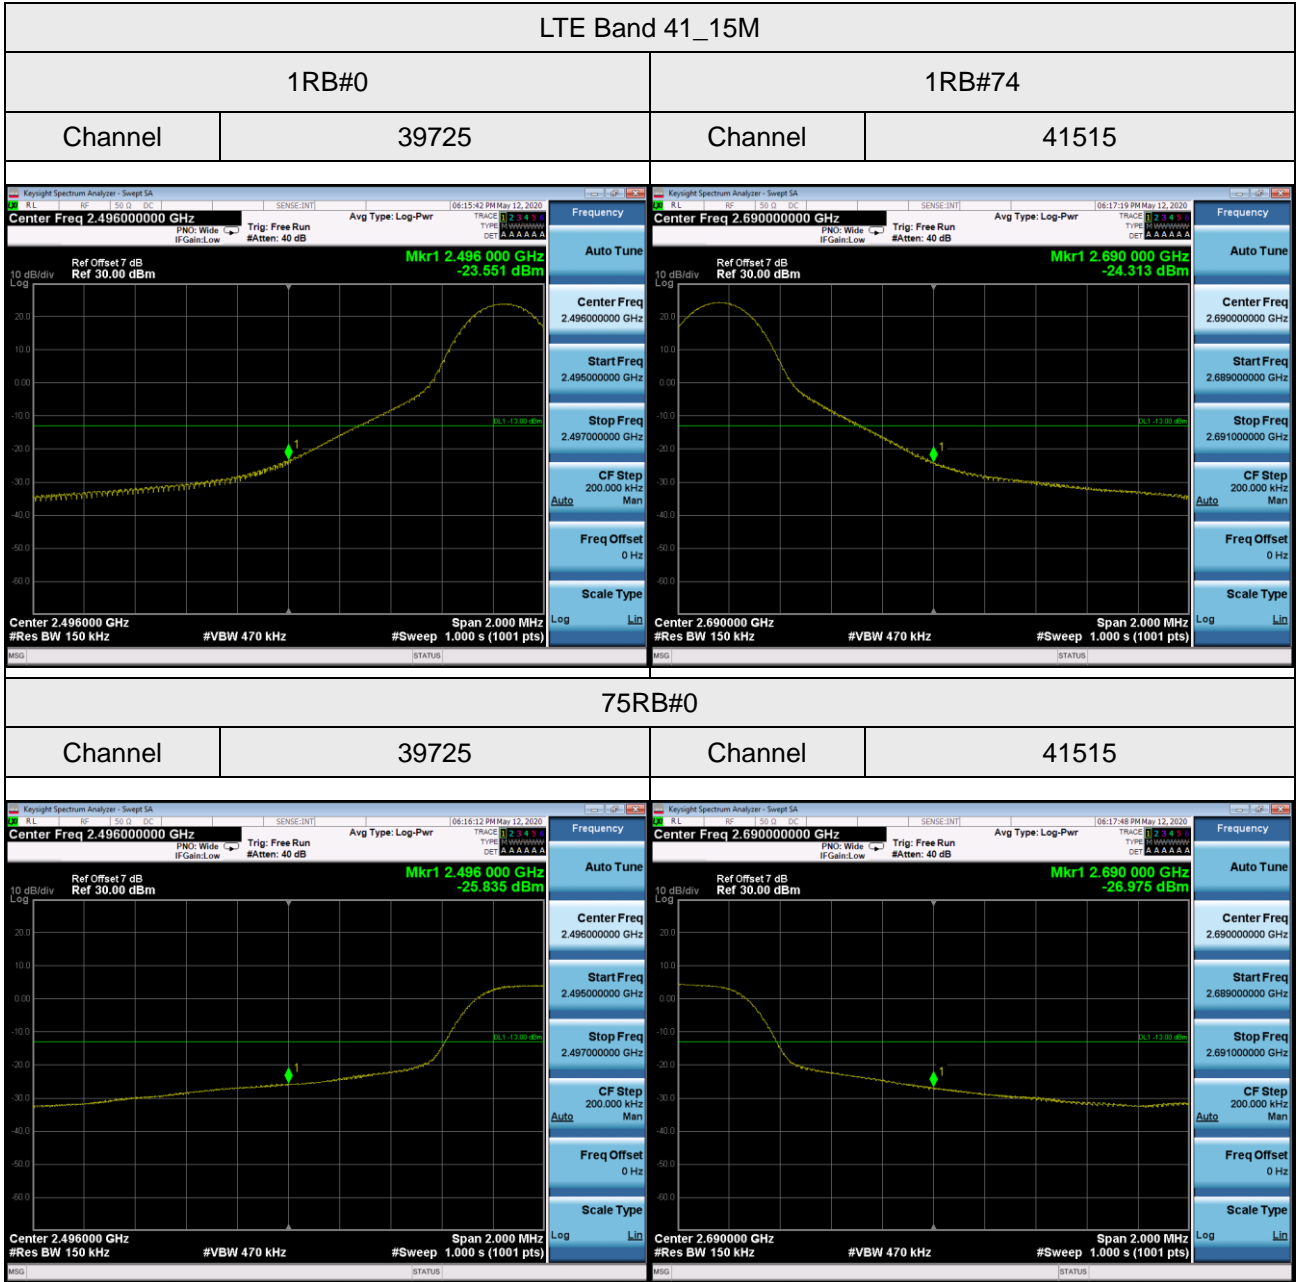

LTE Band 41_5M

1RB#0		1RB#24	
Channel	39675	Channel	41565

25RB#0

39675		41565	
Channel	39675	Channel	41565

LTE Band 41_10M

1RB#0		1RB#49	
Channel	39700	Channel	41540

50RB#0

39700		41540	
Channel	39700	Channel	41540

LTE Band 41_20M

1RB#0		1RB#99	
Channel	39750	Channel	41490

100RB#0

100RB#0		100RB#0	
Channel	39750	Channel	41490

LTE Band 66_1.4M

1RB0		1RB5	
Channel	131979	Channel	132665

6RB0

131979		132665	
Channel	131979	Channel	132665

LTE Band 66_10M

1RB0		1RB49	
Channel	132022	Channel	132622

50RB0

Channel	132022	Channel	132622
---------	--------	---------	--------

LTE Band 71_5M

1RB#0	1RB#24		
Channel	133147	Channel	133447

25RB#0

25RB#0			
Channel	133147	Channel	133447