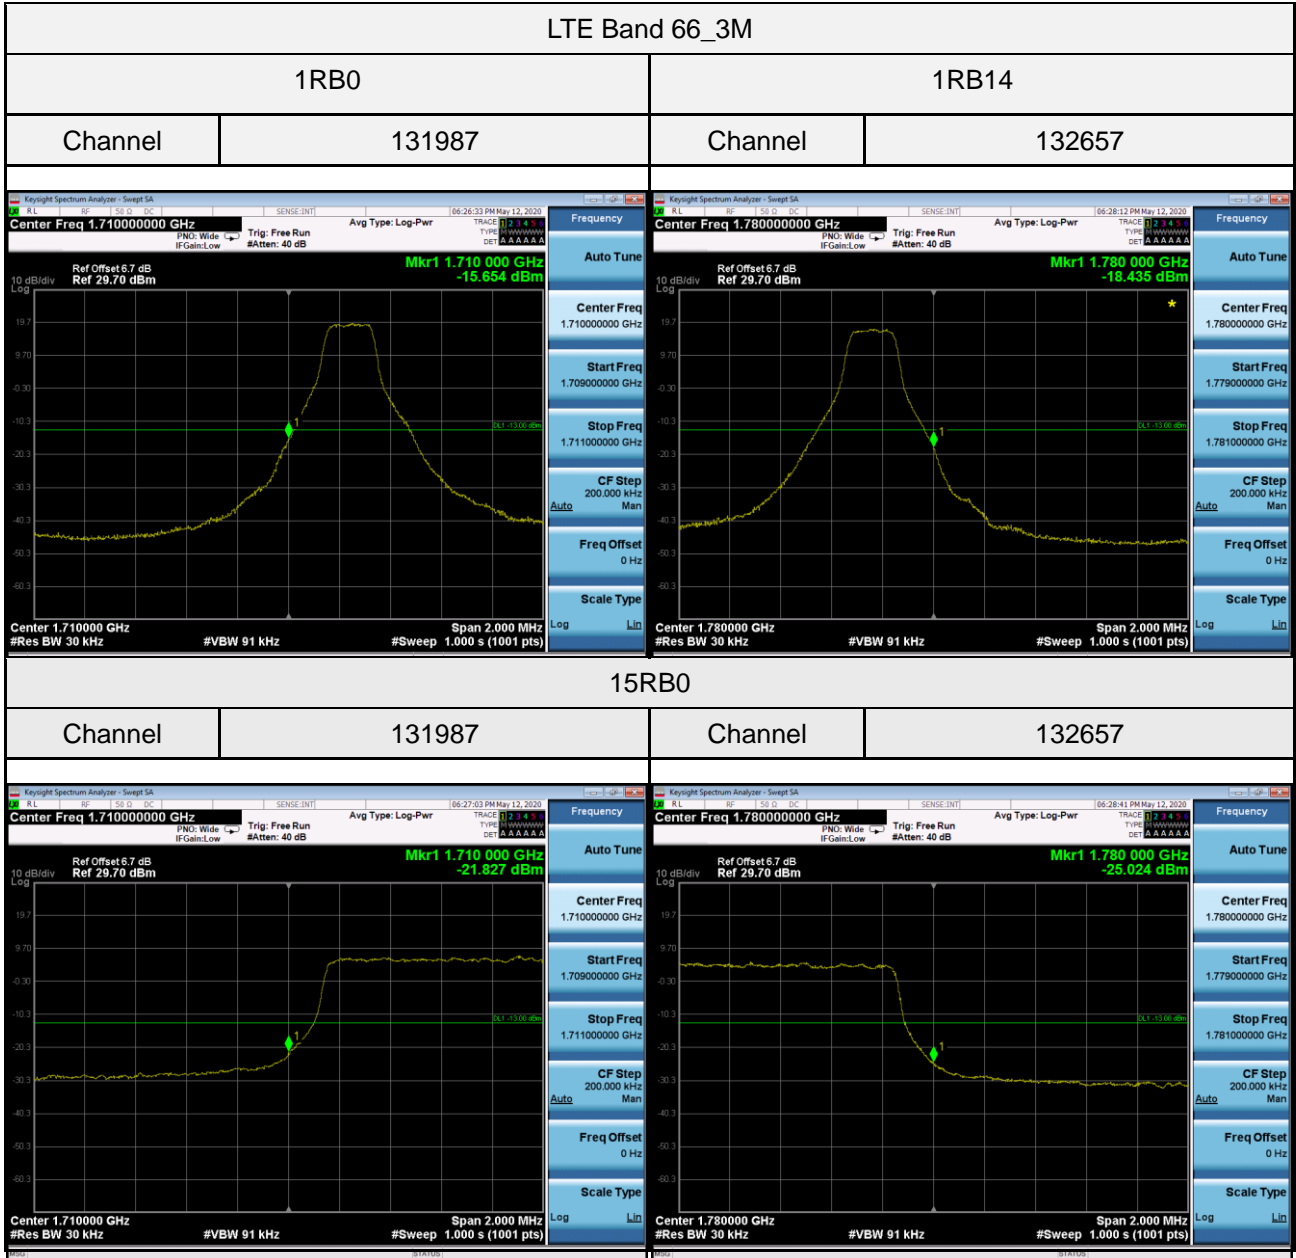

LTE Band 41_5M

1RB#0		1RB#24	
Channel	39675	Channel	41565

25RB#0

39675		41565	
Channel	39675	Channel	41565

LTE Band 41_10M

1RB#0		1RB#49	
Channel	39700	Channel	41540

50RB#0

39700		41540	
Channel	39700	Channel	41540

LTE Band 41_20M

1RB#0		1RB#99	
Channel	39750	Channel	41490

100RB#0

100RB#0		100RB#0	
Channel	39750	Channel	41490

LTE Band 66_1.4M

1RB0		1RB5	
Channel	131979	Channel	132665

6RB0

131979		132665	
Channel	131979	Channel	132665

LTE Band 66_10M

1RB0		1RB49	
Channel	132022	Channel	132622

50RB0

Channel	132022	Channel	132622
---------	--------	---------	--------

LTE Band 71_5M

1RB#0	1RB#24		
Channel	133147	Channel	133447

25RB#0

25RB#0			
Channel	133147	Channel	133447