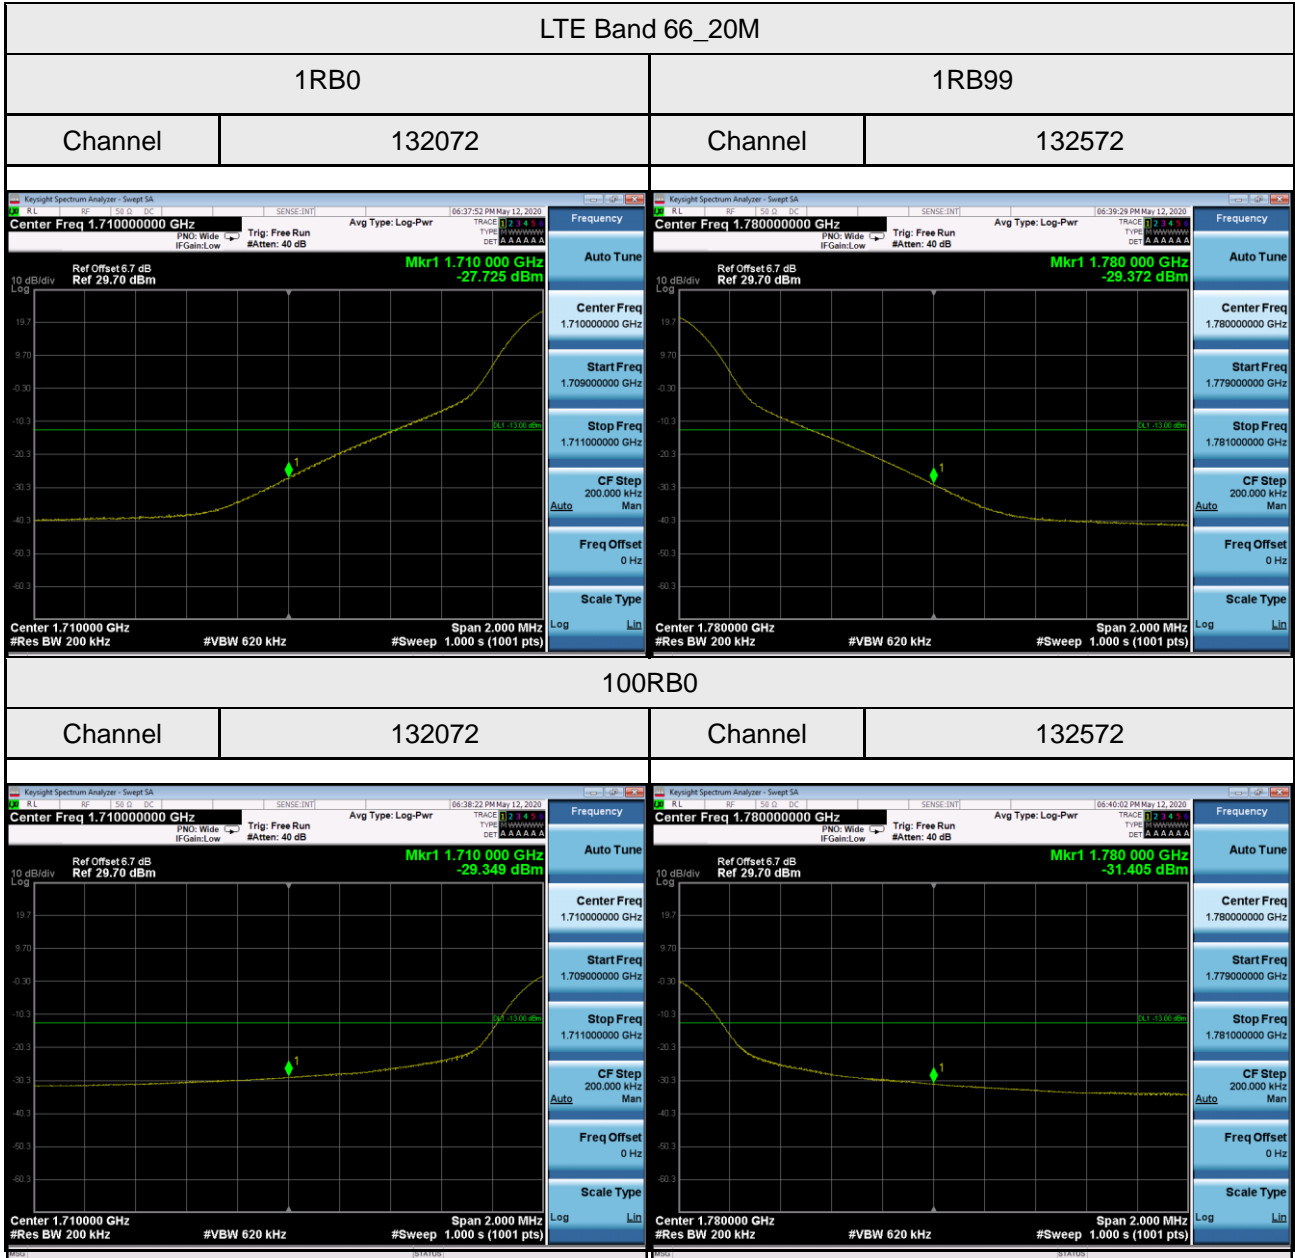

LTE Band 41_5M

1RB#0		1RB#24	
Channel	39675	Channel	41565

25RB#0

39675		41565	
Channel	39675	Channel	41565

LTE Band 41_10M

1RB#0		1RB#49	
Channel	39700	Channel	41540

50RB#0

39700		41540	
Channel	39700	Channel	41540

LTE Band 41_20M

1RB#0		1RB#99	
Channel	39750	Channel	41490

100RB#0

100RB#0		100RB#0	
Channel	39750	Channel	41490

LTE Band 66_1.4M

1RB0		1RB5	
Channel	131979	Channel	132665

6RB0

131979		132665	
Channel	131979	Channel	132665

LTE Band 66_10M

1RB0		1RB49	
Channel	132022	Channel	132622

50RB0

Channel	132022	Channel	132622
---------	--------	---------	--------

LTE Band 71_5M

1RB#0	1RB#24		
Channel	133147	Channel	133447

25RB#0

25RB#0			
Channel	133147	Channel	133447