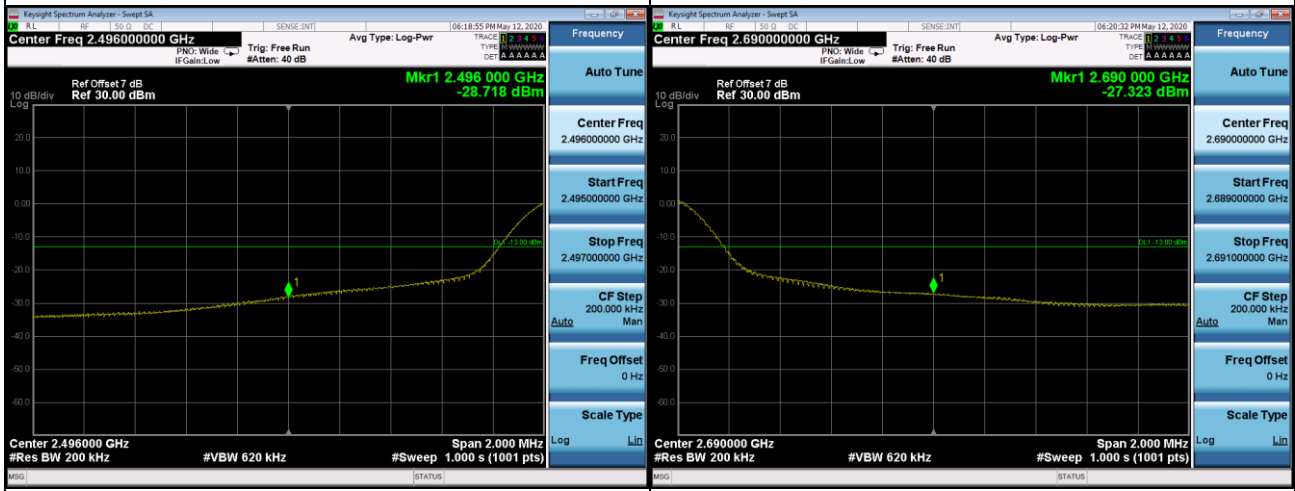

LTE Band 41_5M

1RB#0		1RB#24	
Channel	39675	Channel	41565

25RB#0

39675		41565	
Channel	39675	Channel	41565

LTE Band 41_10M

1RB#0		1RB#49	
Channel	39700	Channel	41540

50RB#0

39700		41540	
Channel	39700	Channel	41540

LTE Band 41_20M

1RB#0		1RB#99	
Channel	39750	Channel	41490

100RB#0

100RB#0		100RB#0	
Channel	39750	Channel	41490

LTE Band 66_1.4M

1RB0		1RB5	
Channel	131979	Channel	132665

6RB0

131979		132665	
Channel	131979	Channel	132665