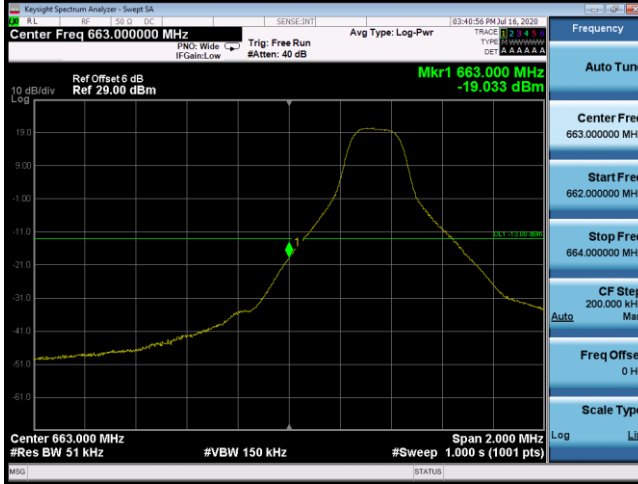

LTE Band 66_10M

1RB0		1RB49	
Channel	132022	Channel	132622

50RB0

Channel	132022	Channel	132622
---------	--------	---------	--------

LTE Band 71_5M

1RB#0	1RB#24		
Channel	133147	Channel	133447

25RB#0

25RB#0			
Channel	133147	Channel	133447