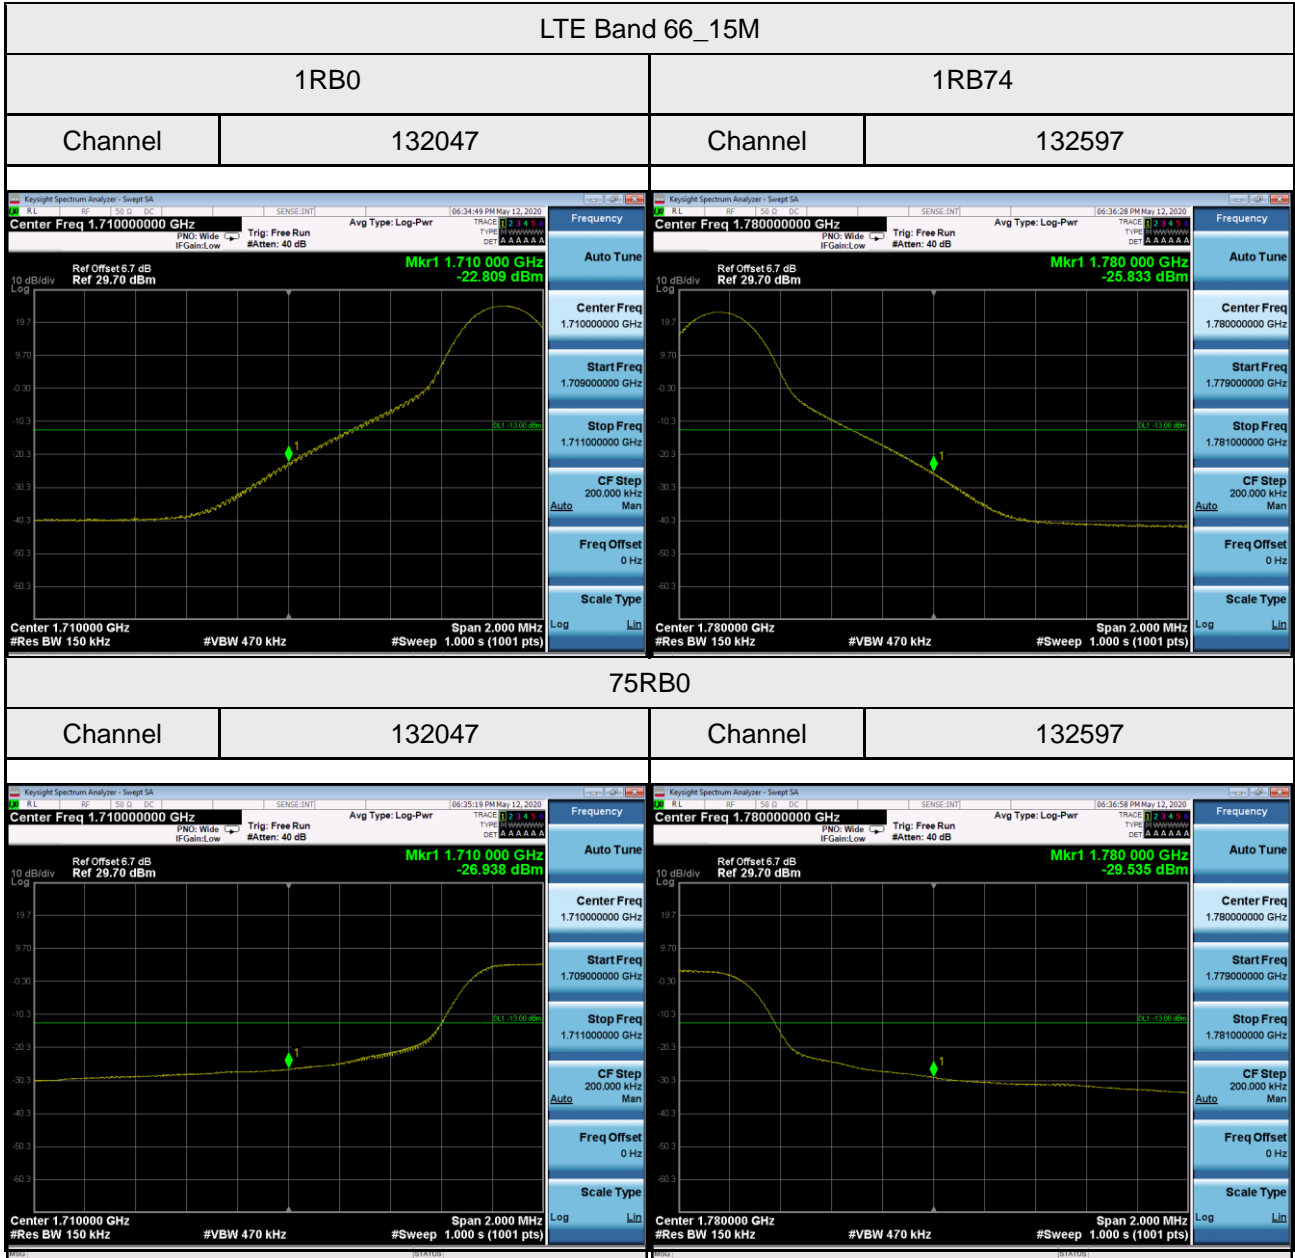

LTE Band 41_5M

1RB#0		1RB#24	
Channel	39675	Channel	41565

25RB#0

39675		41565	
Channel	39675	Channel	41565

LTE Band 41_10M

1RB#0		1RB#49	
Channel	39700	Channel	41540

50RB#0

39700		41540	
Channel	39700	Channel	41540

LTE Band 41_20M

1RB#0		1RB#99	
Channel	39750	Channel	41490

100RB#0

100RB#0		100RB#0	
Channel	39750	Channel	41490

LTE Band 66_1.4M

1RB0		1RB5	
Channel	131979	Channel	132665

6RB0

131979		132665	
Channel	131979	Channel	132665

LTE Band 66_10M

1RB0		1RB49	
Channel	132022	Channel	132622

50RB0

Channel	132022	Channel	132622
---------	--------	---------	--------

LTE Band 71_5M

1RB#0	1RB#24		
Channel	133147	Channel	133447

25RB#0

25RB#0			
Channel	133147	Channel	133447