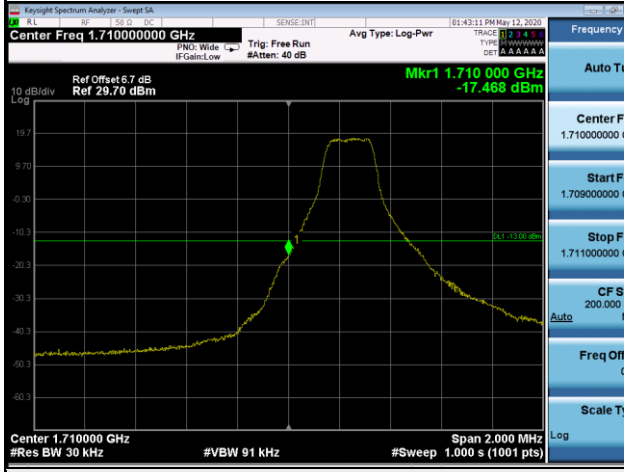

LTE Band 4_3M

1RB#0		1RB#14	
Channel	19965	Channel	20385