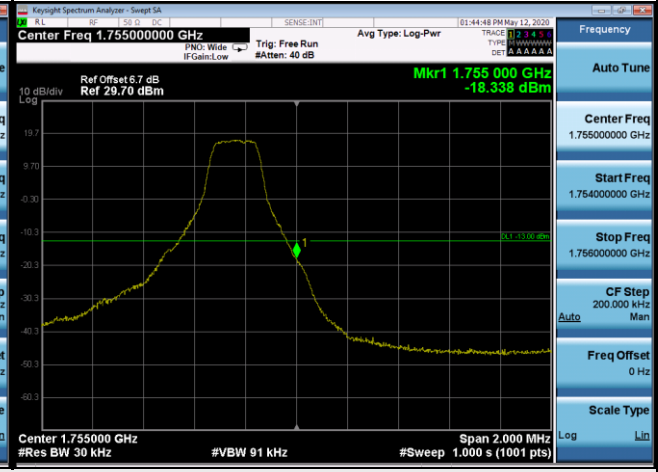

LTE Band 4_3M

1RB#0		1RB#14	
Channel	19965	Channel	20385