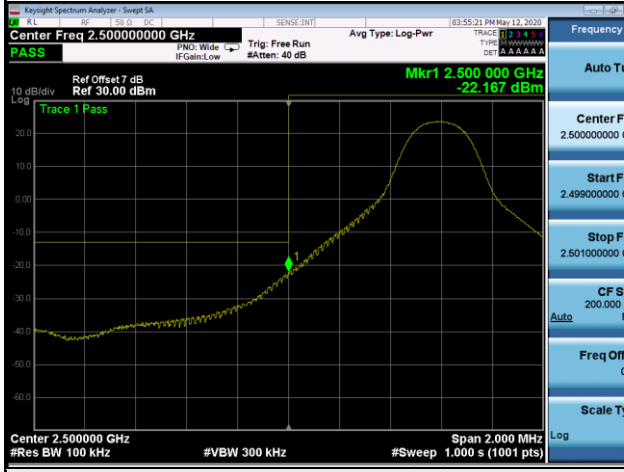

## LTE Band 7\_10M

1RB#0		1RB#49	
Channel	20800	Channel	21400