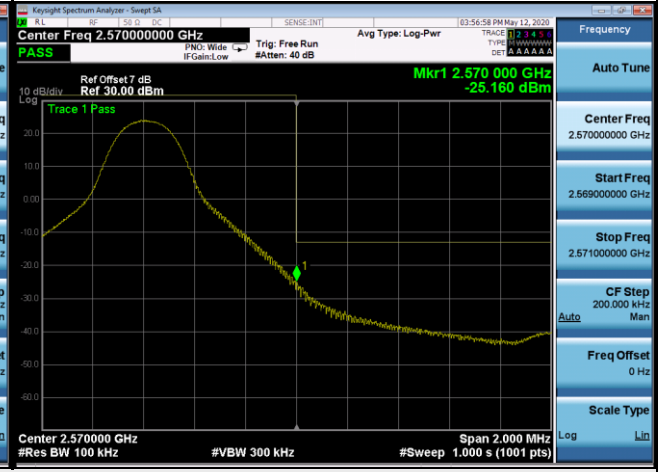

## LTE Band 7\_10M

1RB#0		1RB#49	
Channel	20800	Channel	21400