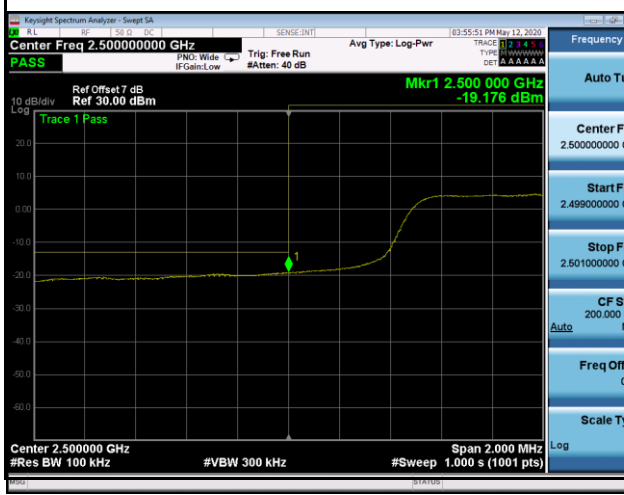

50RB#0

20800		21400	
Channel	20800	Channel	21400