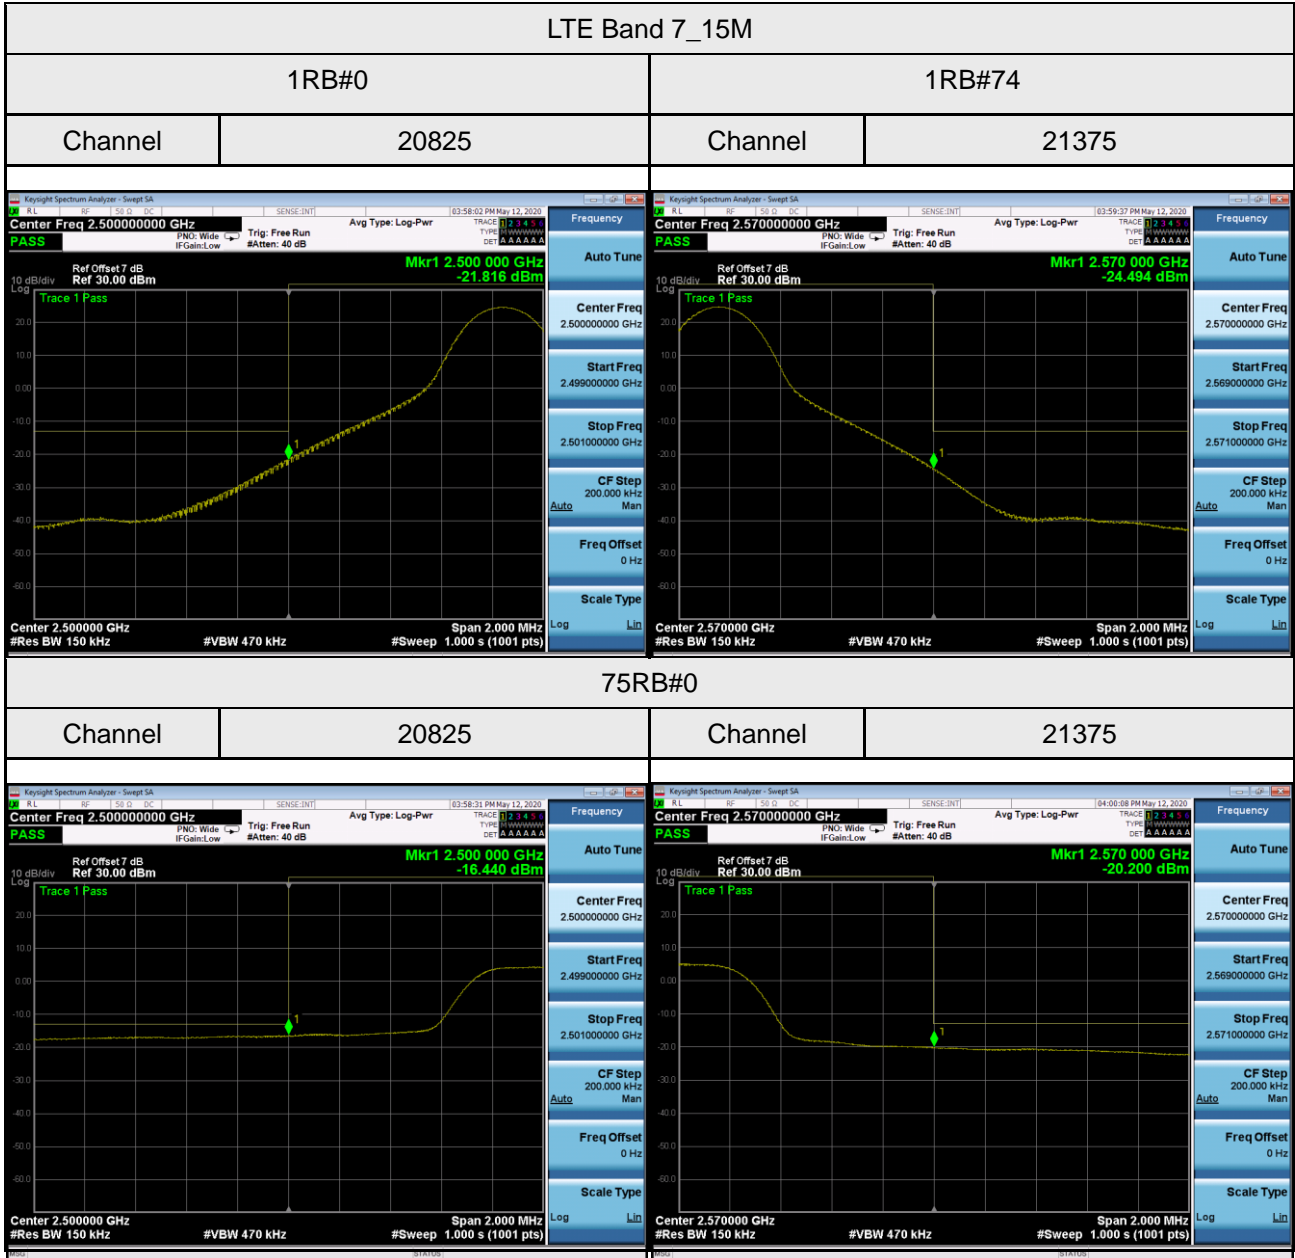

## LTE Band 7\_10M

1RB#0		1RB#49	
Channel	20800	Channel	21400

## 50RB#0

20800		21400	
Channel	20800	Channel	21400

## LTE Band 7\_20M

1RB#0		1RB#99	
Channel	20850	Channel	21350