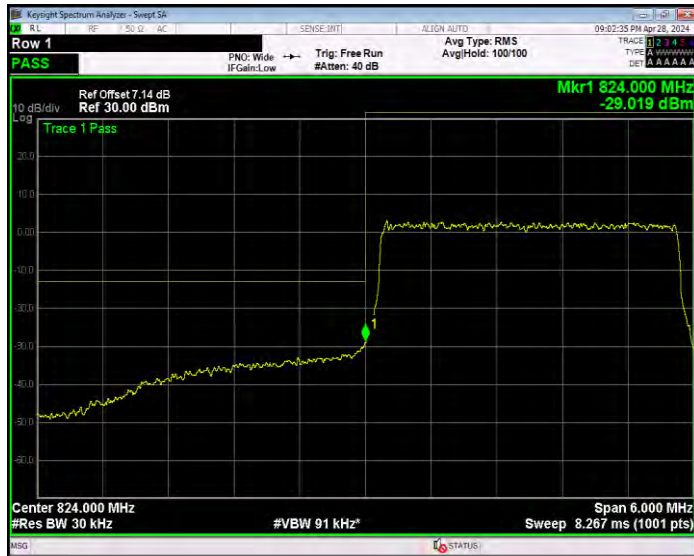

Band5 16QAM BW=3MHz Channel=20415 RB Size=15 Position=#0

Band5 16QAM BW=3MHz Channel=20635 RB Size=1 Position=#0