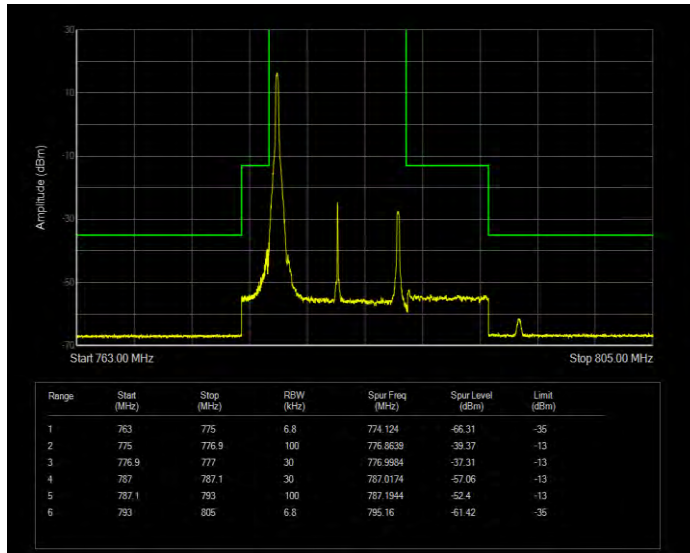

Band13 QPSK BW=10MHz Channel=23230 RB Size=1 Position=#0

Band13 QPSK BW=10MHz Channel=23230 RB Size=50 Position=#0