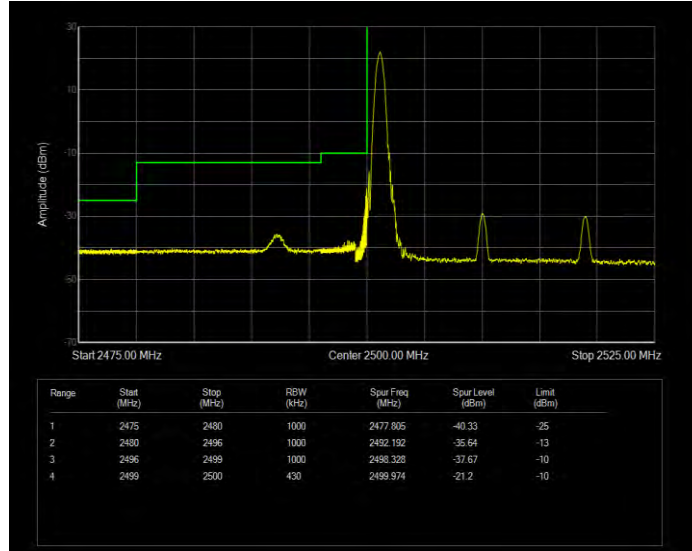

Band7 16QAM BW=20MHz Channel=20850 RB Size=1 Position=#0

Band7 16QAM BW=20MHz Channel=20850 RB Size=100 Position=#0