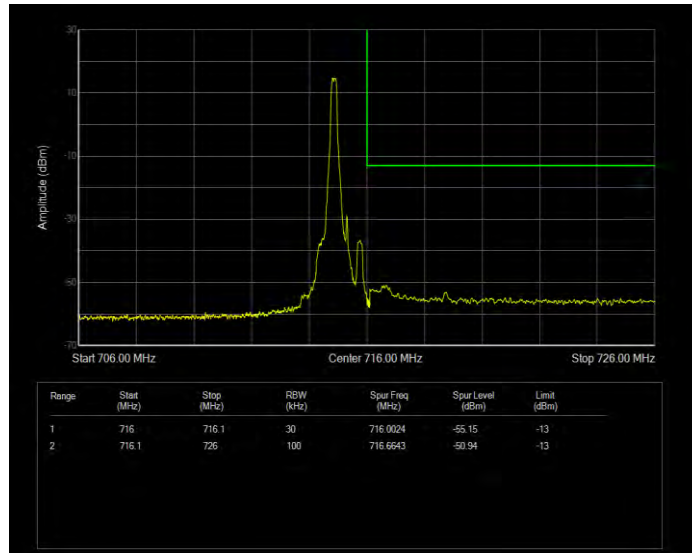

Band12 16QAM BW=1.4MHz Channel=23173 RB Size=1 Position=#0

Band12 16QAM BW=1.4MHz Channel=23173 RB Size=6 Position=#0