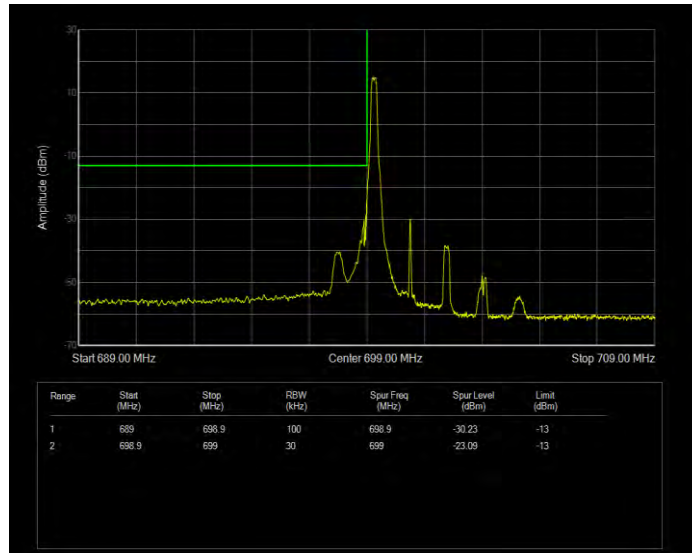

Band12 16QAM BW=3MHz Channel=23025 RB Size=1 Position=#0

Band12 16QAM BW=3MHz Channel=23025 RB Size=15 Position=#0