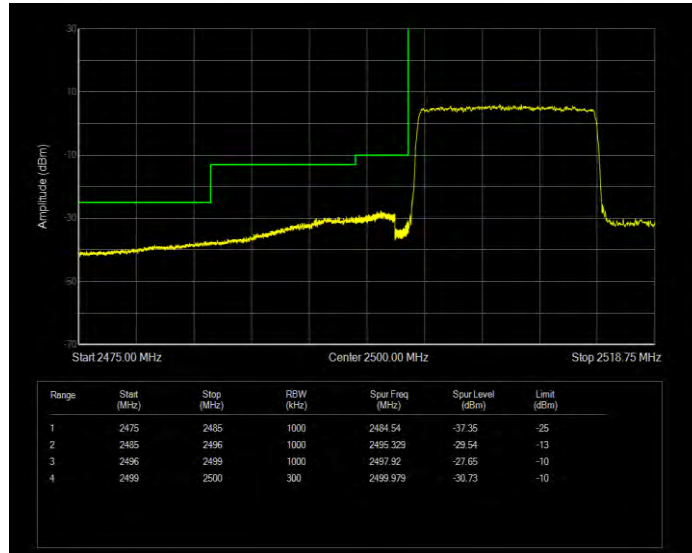

Band7 16QAM BW=15MHz Channel=20825 RB Size=75 Position=#0

Band7 16QAM BW=15MHz Channel=21375 RB Size=1 Position=#0