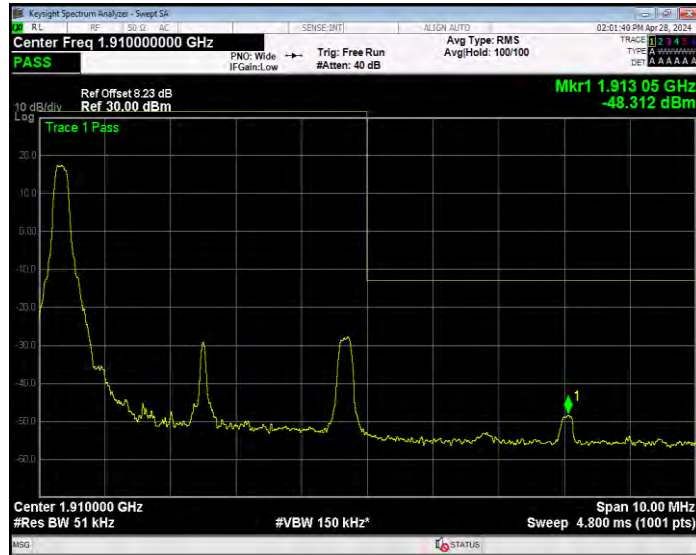

Band2 16QAM BW=5MHz Channel=19175 RB Size=1 Position=#0

Band2 16QAM BW=5MHz Channel=19175 RB Size=25 Position=#0