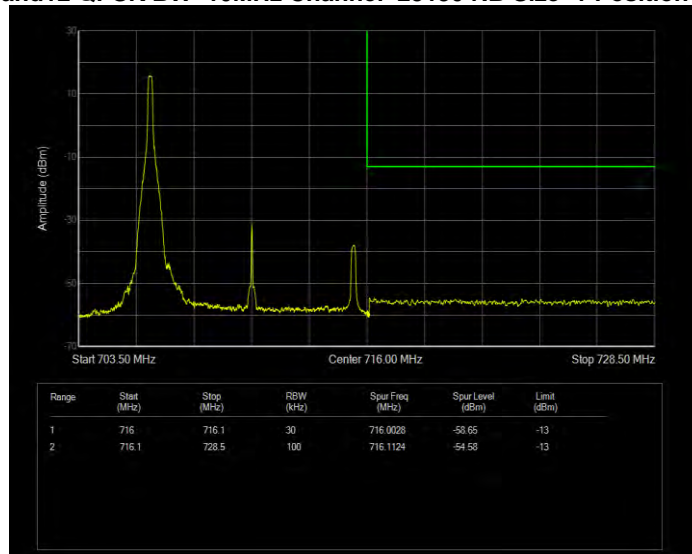

Band12 QPSK BW=10MHz Channel=23130 RB Size=1 Position=#0

Band12 QPSK BW=10MHz Channel=23130 RB Size=50 Position=#0