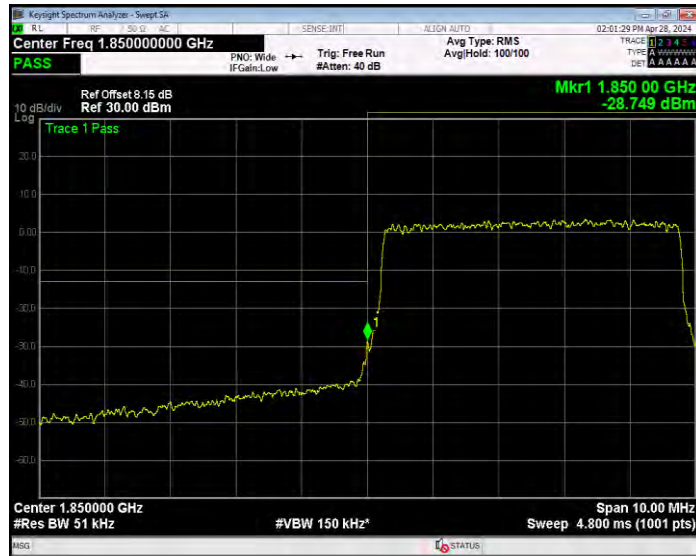

Band2 16QAM BW=5MHz Channel=18625 RB Size=25 Position=#0

Band2 16QAM BW=5MHz Channel=19175 RB Size=1 Position=#0