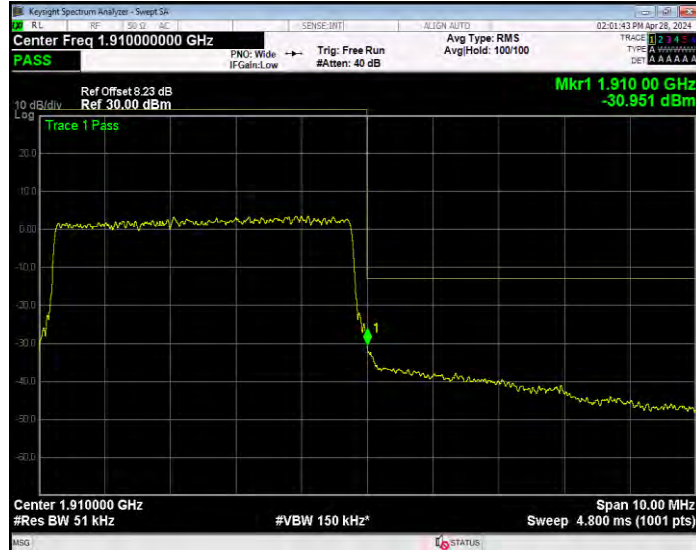

Band2 16QAM BW=5MHz Channel=18625 RB Size=1 Position=#0

Band2 16QAM BW=5MHz Channel=18625 RB Size=25 Position=#0

Band2 16QAM BW=5MHz Channel=19175 RB Size=1 Position=#0

Band2 16QAM BW=5MHz Channel=19175 RB Size=25 Position=#0