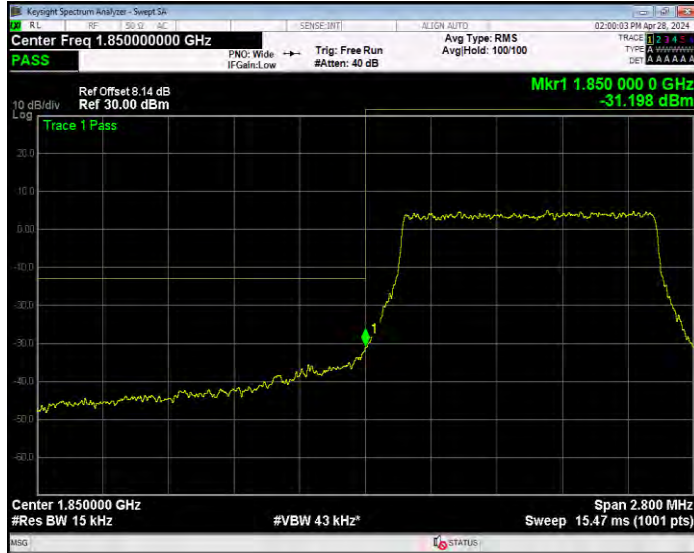

Band2 QPSK BW=1.4MHz Channel=18607 RB Size=6 Position=#0

Band2 QPSK BW=1.4MHz Channel=19193 RB Size=1 Position=#0