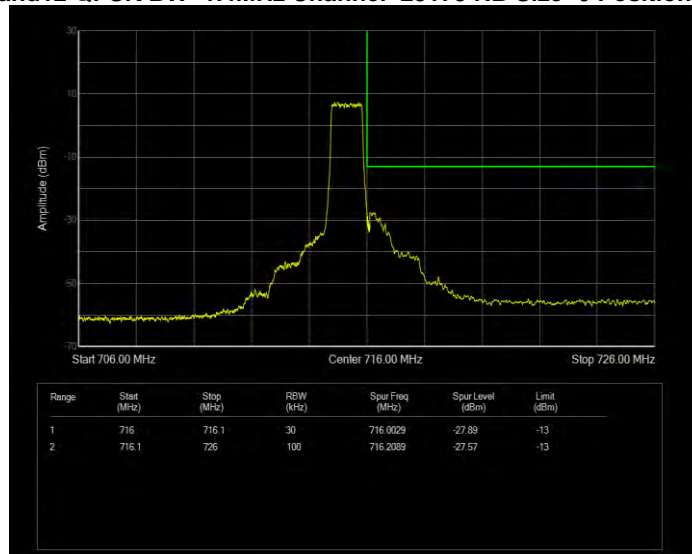

Band12 QPSK BW=1.4MHz Channel=23017 RB Size=1 Position=#0

Band12 QPSK BW=1.4MHz Channel=23017 RB Size=6 Position=#0

Band12 QPSK BW=1.4MHz Channel=23173 RB Size=1 Position=#0

Band12 QPSK BW=1.4MHz Channel=23173 RB Size=6 Position=#0