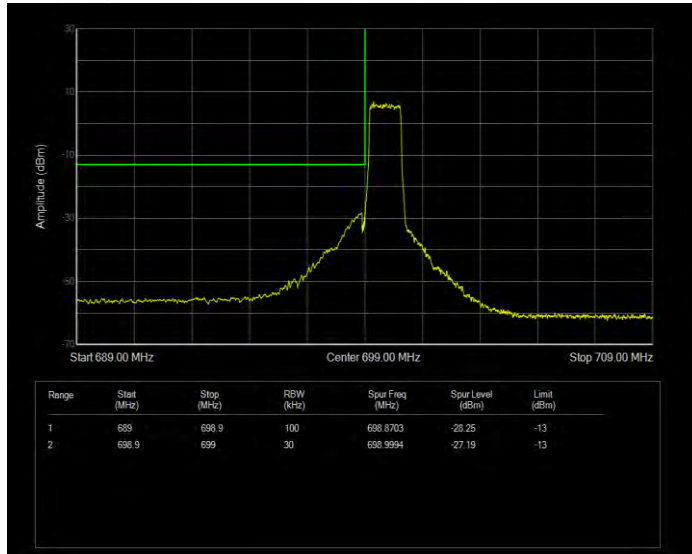

Band12 16QAM BW=1.4MHz Channel=23017 RB Size=6 Position=#0

Band12 16QAM BW=1.4MHz Channel=23173 RB Size=1 Position=#0