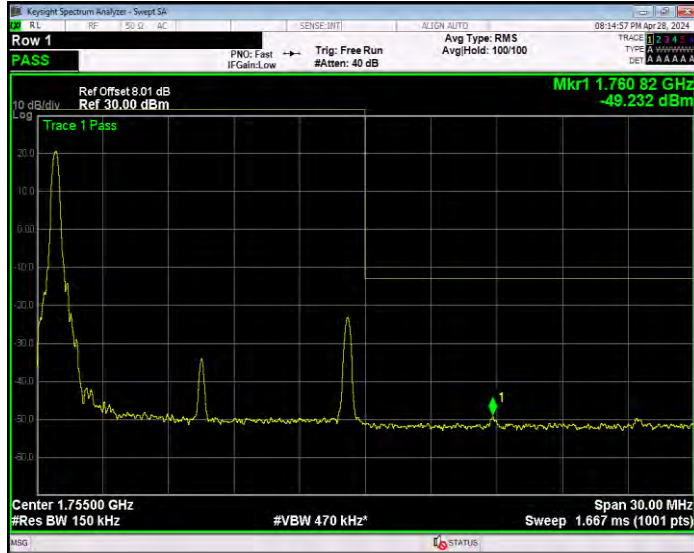

Band4 16QAM BW=15MHz Channel=20325 RB Size=1 Position=#0

Band4 16QAM BW=15MHz Channel=20325 RB Size=75 Position=#0