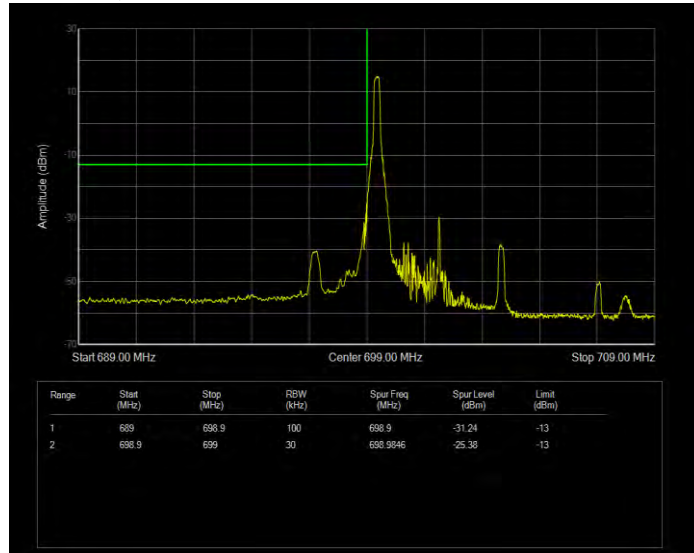

Band12 16QAM BW=5MHz Channel=23035 RB Size=1 Position=#0

Band12 16QAM BW=5MHz Channel=23035 RB Size=25 Position=#0