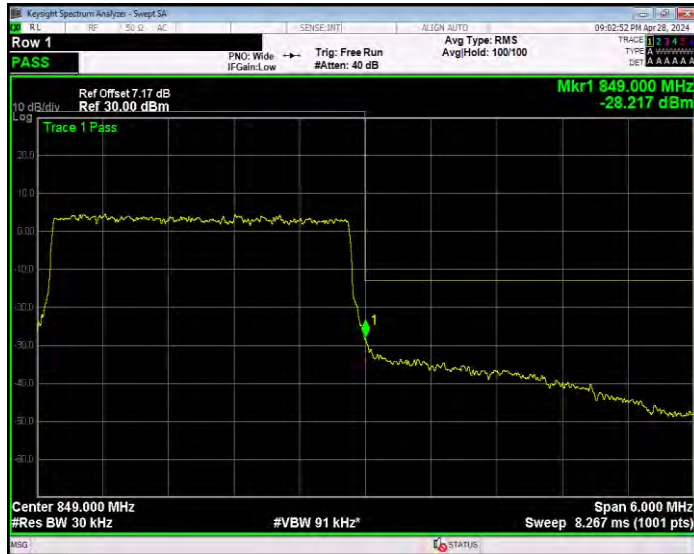

Band5 16QAM BW=3MHz Channel=20415 RB Size=1 Position=#0

Band5 16QAM BW=3MHz Channel=20415 RB Size=15 Position=#0

Band5 16QAM BW=3MHz Channel=20635 RB Size=1 Position=#0

Band5 16QAM BW=3MHz Channel=20635 RB Size=15 Position=#0