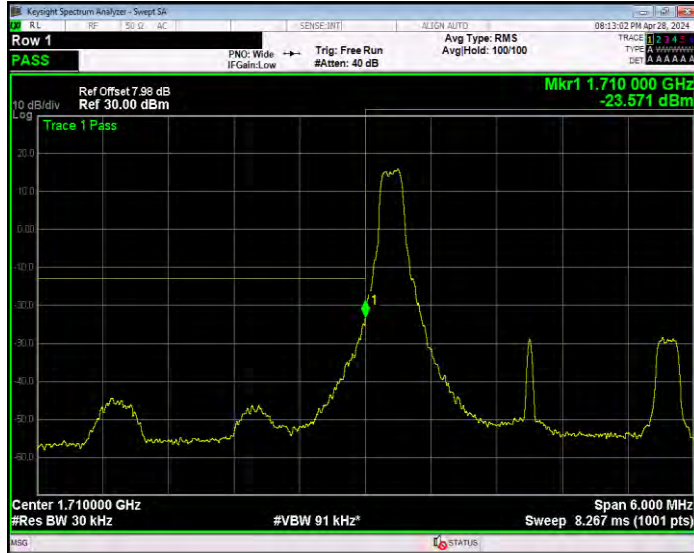

Band4 16QAM BW=3MHz Channel=19965 RB Size=1 Position=#0

Band4 16QAM BW=3MHz Channel=19965 RB Size=15 Position=#0