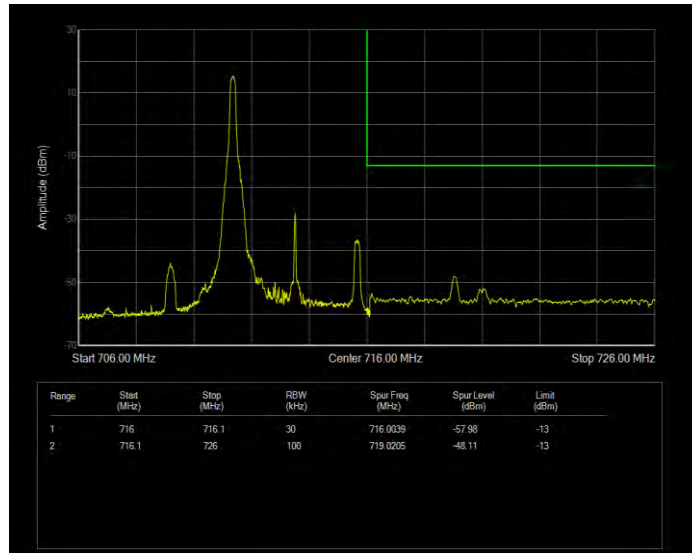

Band12 16QAM BW=5MHz Channel=23155 RB Size=1 Position=#0

Band12 16QAM BW=5MHz Channel=23155 RB Size=25 Position=#0