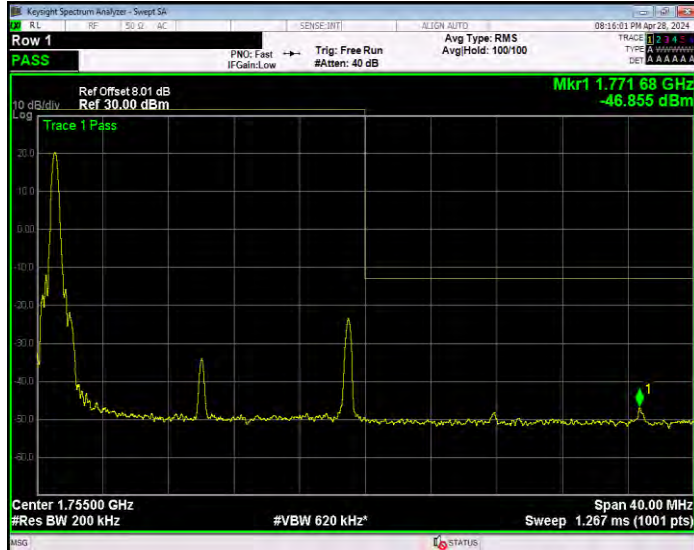

Band4 16QAM BW=20MHz Channel=20300 RB Size=1 Position=#0

Band4 16QAM BW=20MHz Channel=20300 RB Size=100 Position=#0