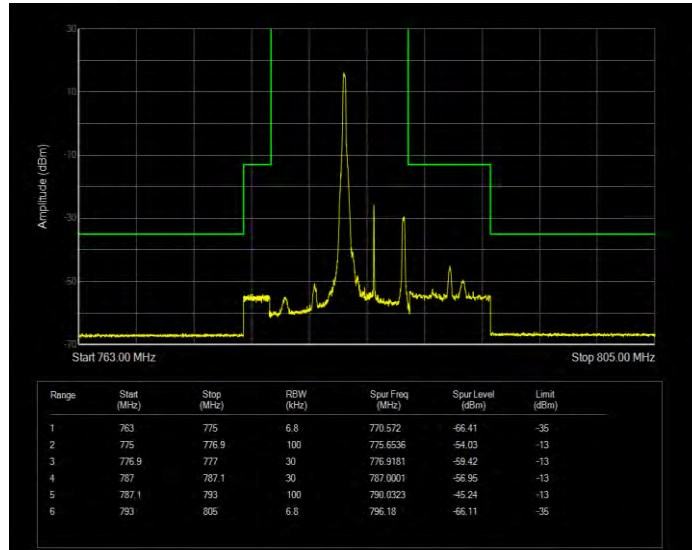

Band13 16QAM BW=5MHz Channel=23255 RB Size=1 Position=#0

Band13 16QAM BW=5MHz Channel=23255 RB Size=25 Position=#0