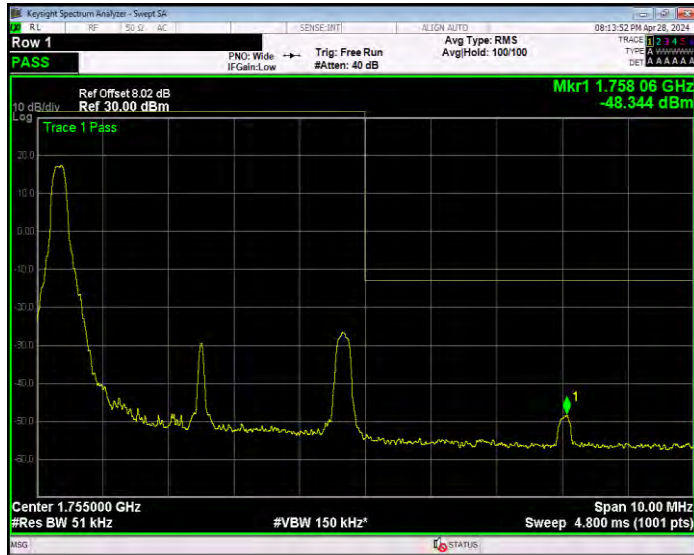

Band4 16QAM BW=5MHz Channel=20375 RB Size=1 Position=#0

Band4 16QAM BW=5MHz Channel=20375 RB Size=25 Position=#0