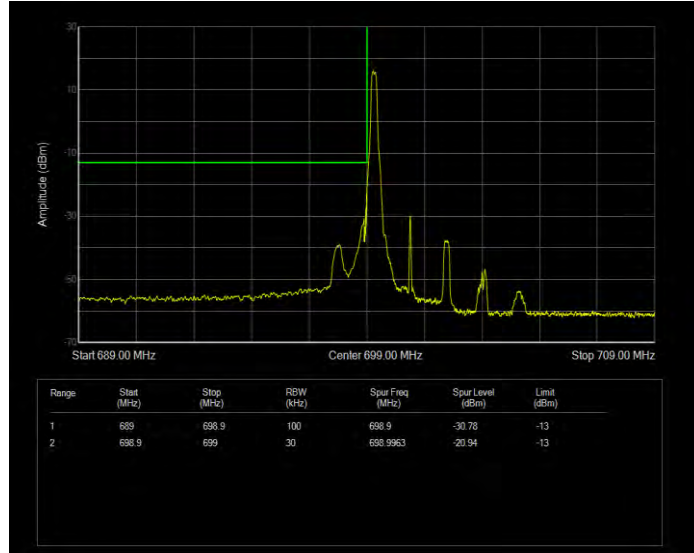

Band12 QPSK BW=3MHz Channel=23025 RB Size=1 Position=#0

Band12 QPSK BW=3MHz Channel=23025 RB Size=15 Position=#0