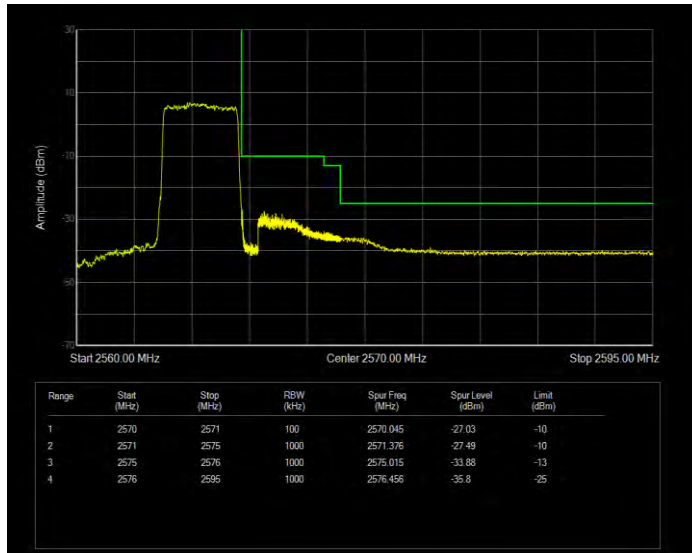

Band7 QPSK BW=5MHz Channel=20775 RB Size=1 Position=#0

Band7 QPSK BW=5MHz Channel=20775 RB Size=25 Position=#0

Band7 QPSK BW=5MHz Channel=21425 RB Size=1 Position=#0

Band7 QPSK BW=5MHz Channel=21425 RB Size=25 Position=#0