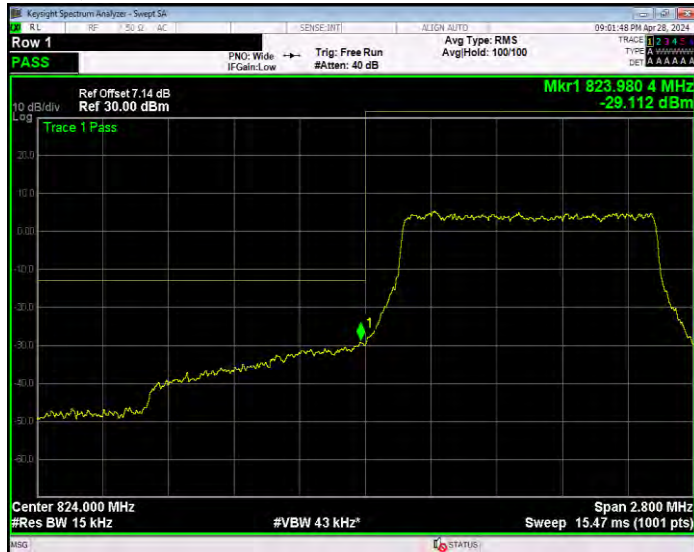

Band5 QPSK BW=1.4MHz Channel=20407 RB Size=6 Position=#0

Band5 QPSK BW=1.4MHz Channel=20643 RB Size=1 Position=#0