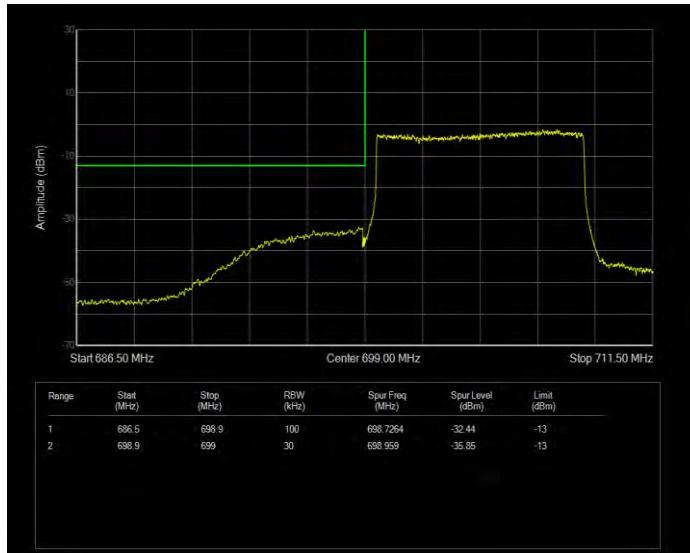

Band12 16QAM BW=10MHz Channel=23060 RB Size=50 Position=#0

Band12 16QAM BW=10MHz Channel=23130 RB Size=1 Position=#0