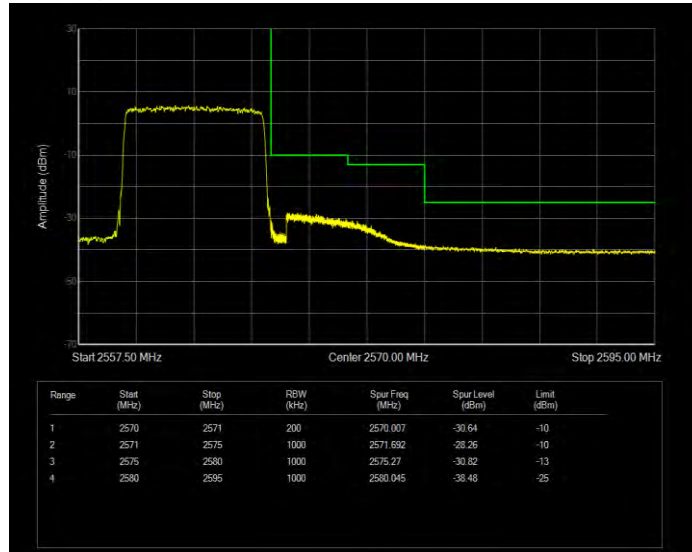

Band7 16QAM BW=10MHz Channel=20800 RB Size=1 Position=#0

Band7 16QAM BW=10MHz Channel=20800 RB Size=50 Position=#0

Band7 16QAM BW=10MHz Channel=21400 RB Size=1 Position=#0

Band7 16QAM BW=10MHz Channel=21400 RB Size=50 Position=#0