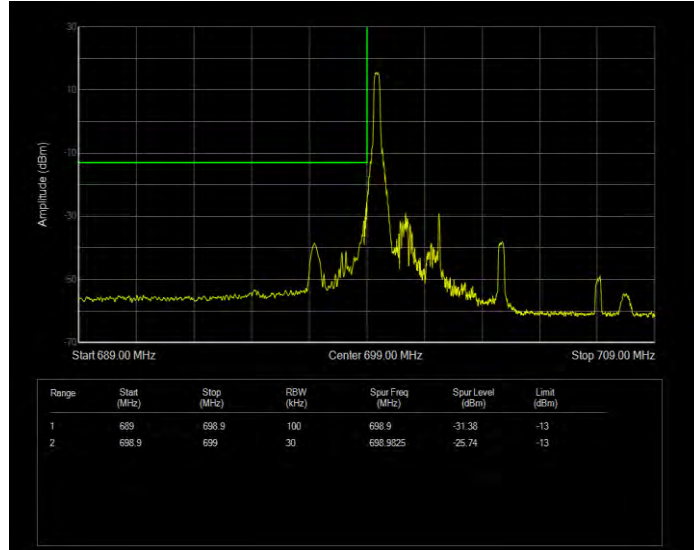

Band12 QPSK BW=5MHz Channel=23035 RB Size=1 Position=#0

Band12 QPSK BW=5MHz Channel=23035 RB Size=25 Position=#0