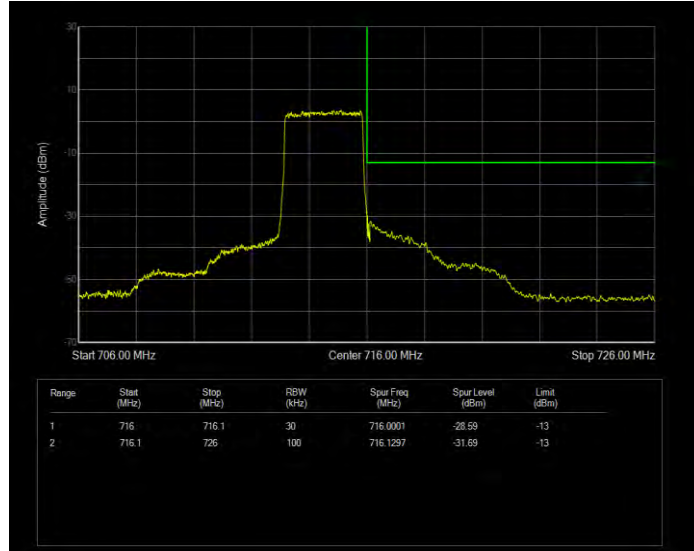

Band12 QPSK BW=3MHz Channel=23025 RB Size=1 Position=#0

Band12 QPSK BW=3MHz Channel=23025 RB Size=15 Position=#0

Band12 QPSK BW=3MHz Channel=23165 RB Size=1 Position=#0

Band12 QPSK BW=3MHz Channel=23165 RB Size=15 Position=#0