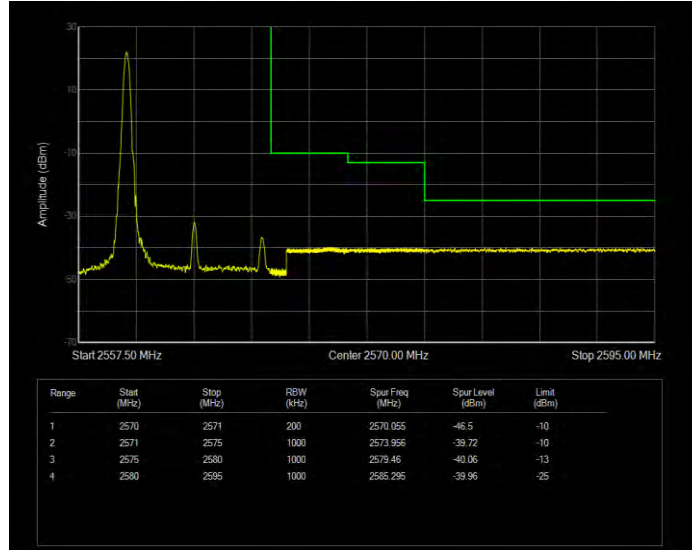

Band7 16QAM BW=5MHz Channel=20775 RB Size=1 Position=#0

Band7 16QAM BW=5MHz Channel=20775 RB Size=25 Position=#0

Band7 16QAM BW=5MHz Channel=21425 RB Size=1 Position=#0

Band7 16QAM BW=5MHz Channel=21425 RB Size=25 Position=#0

Band7 QPSK BW=10MHz Channel=20800 RB Size=1 Position=#0

Band7 QPSK BW=10MHz Channel=20800 RB Size=50 Position=#0

Band7 QPSK BW=10MHz Channel=21400 RB Size=1 Position=#0

Band7 QPSK BW=10MHz Channel=21400 RB Size=50 Position=#0