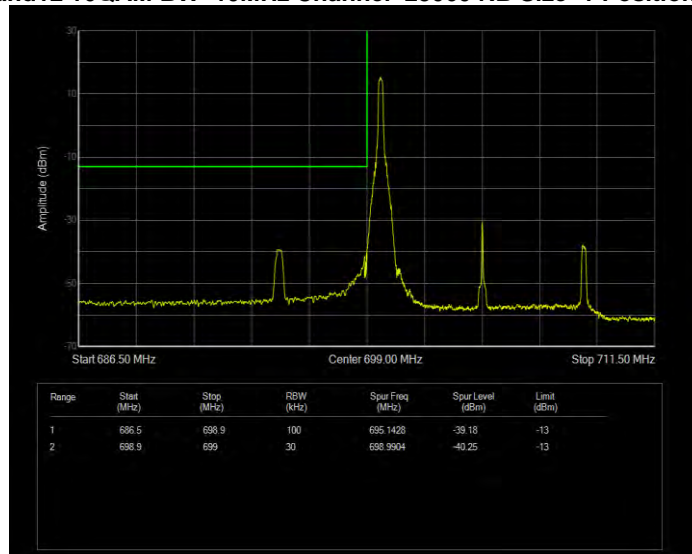

Band12 16QAM BW=10MHz Channel=23060 RB Size=1 Position=#0

Band12 16QAM BW=10MHz Channel=23060 RB Size=50 Position=#0