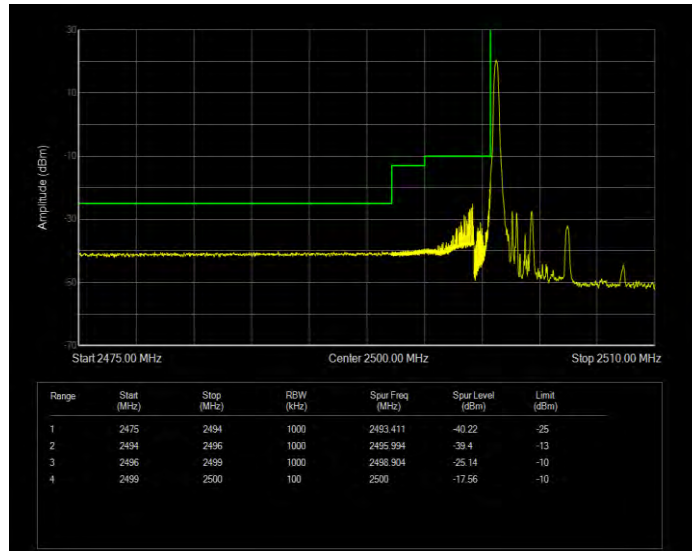

Band7 QPSK BW=5MHz Channel=20775 RB Size=1 Position=#0

Band7 QPSK BW=5MHz Channel=20775 RB Size=25 Position=#0