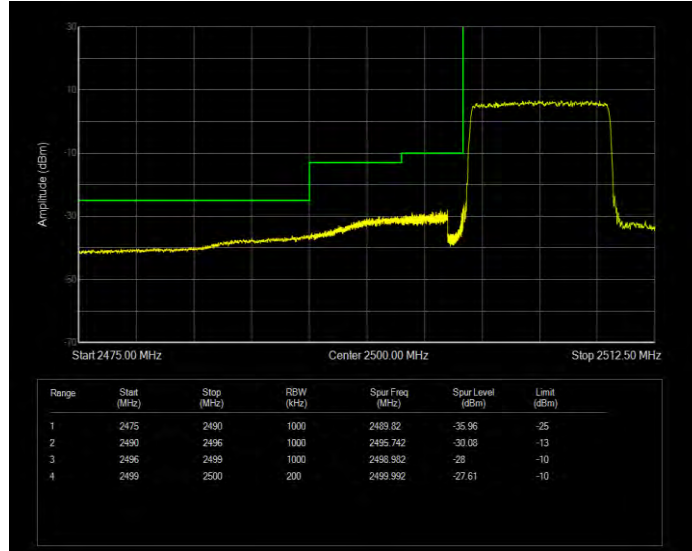

Band7 16QAM BW=5MHz Channel=20775 RB Size=1 Position=#0

Band7 16QAM BW=5MHz Channel=20775 RB Size=25 Position=#0

Band7 16QAM BW=5MHz Channel=21425 RB Size=1 Position=#0

Band7 16QAM BW=5MHz Channel=21425 RB Size=25 Position=#0

Band7 QPSK BW=10MHz Channel=20800 RB Size=1 Position=#0

Band7 QPSK BW=10MHz Channel=20800 RB Size=50 Position=#0

Band7 QPSK BW=10MHz Channel=21400 RB Size=1 Position=#0

Band7 QPSK BW=10MHz Channel=21400 RB Size=50 Position=#0