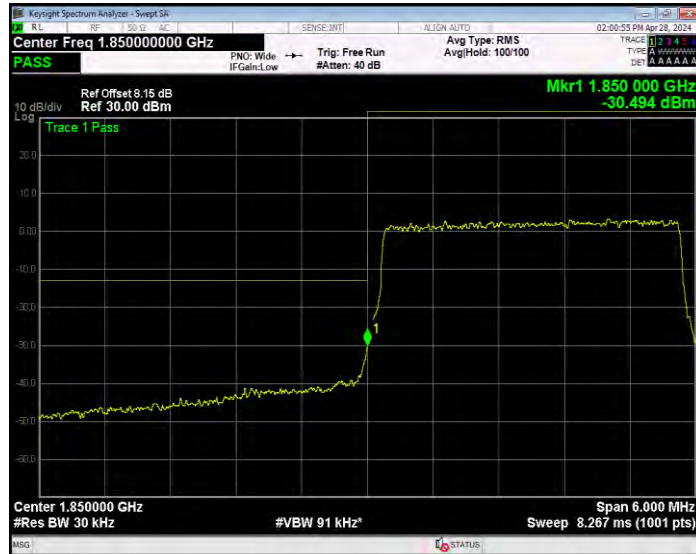

Band2 16QAM BW=3MHz Channel=18615 RB Size=1 Position=#0

Band2 16QAM BW=3MHz Channel=18615 RB Size=15 Position=#0

Band2 16QAM BW=3MHz Channel=19185 RB Size=1 Position=#0

Band2 16QAM BW=3MHz Channel=19185 RB Size=15 Position=#0

Band2 16QAM BW=5MHz Channel=18625 RB Size=1 Position=#0

Band2 16QAM BW=5MHz Channel=18625 RB Size=25 Position=#0

Band2 16QAM BW=5MHz Channel=19175 RB Size=1 Position=#0

Band2 16QAM BW=5MHz Channel=19175 RB Size=25 Position=#0