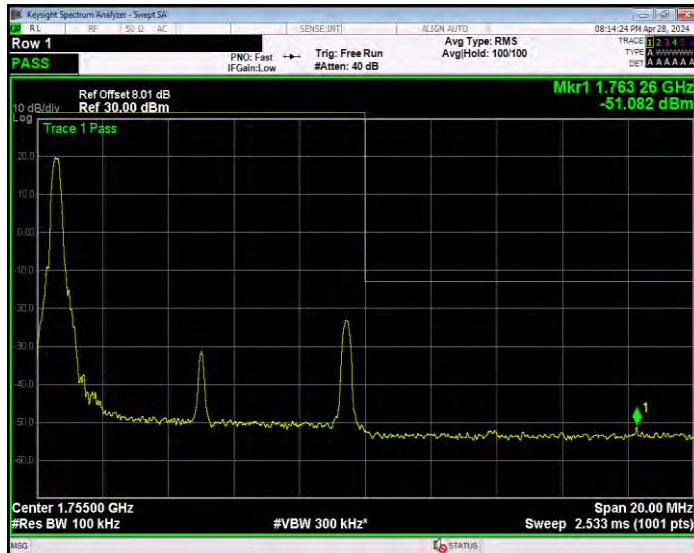

Band4 16QAM BW=10MHz Channel=20350 RB Size=1 Position=#0

Band4 16QAM BW=10MHz Channel=20350 RB Size=50 Position=#0