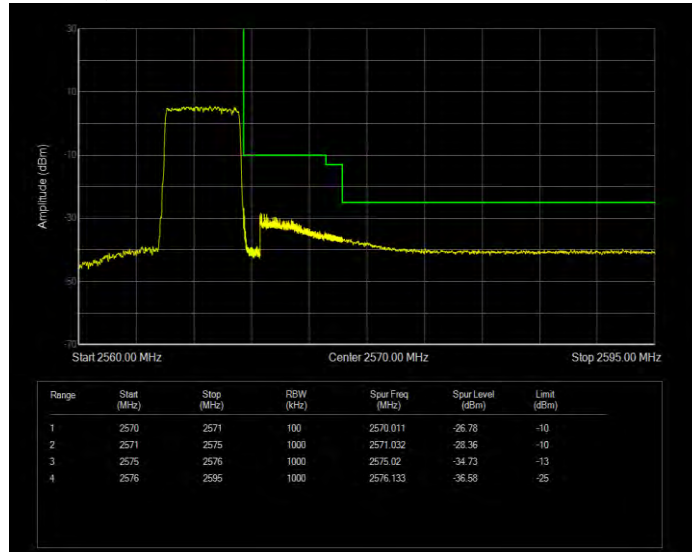

Band7 16QAM BW=5MHz Channel=20775 RB Size=1 Position=#0

Band7 16QAM BW=5MHz Channel=20775 RB Size=25 Position=#0

Band7 16QAM BW=5MHz Channel=21425 RB Size=1 Position=#0

Band7 16QAM BW=5MHz Channel=21425 RB Size=25 Position=#0

Band7 QPSK BW=10MHz Channel=20800 RB Size=1 Position=#0

Band7 QPSK BW=10MHz Channel=20800 RB Size=50 Position=#0

Band7 QPSK BW=10MHz Channel=21400 RB Size=1 Position=#0

Band7 QPSK BW=10MHz Channel=21400 RB Size=50 Position=#0