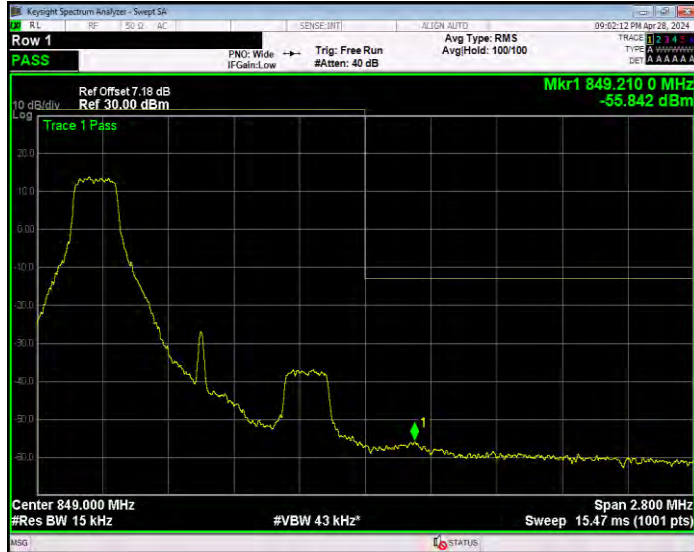

Band5 16QAM BW=1.4MHz Channel=20643 RB Size=1 Position=#0

Band5 16QAM BW=1.4MHz Channel=20643 RB Size=6 Position=#0