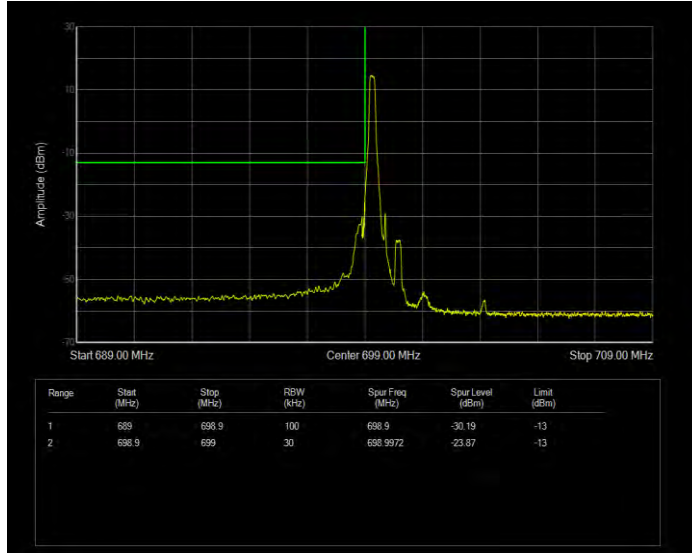

Band12 16QAM BW=1.4MHz Channel=23017 RB Size=1 Position=#0

Band12 16QAM BW=1.4MHz Channel=23017 RB Size=6 Position=#0