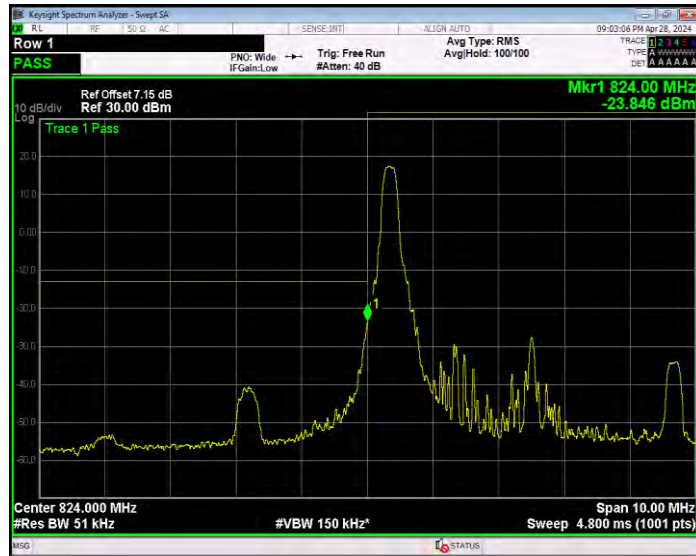

Band5 16QAM BW=5MHz Channel=20425 RB Size=1 Position=#0

Band5 16QAM BW=5MHz Channel=20425 RB Size=25 Position=#0