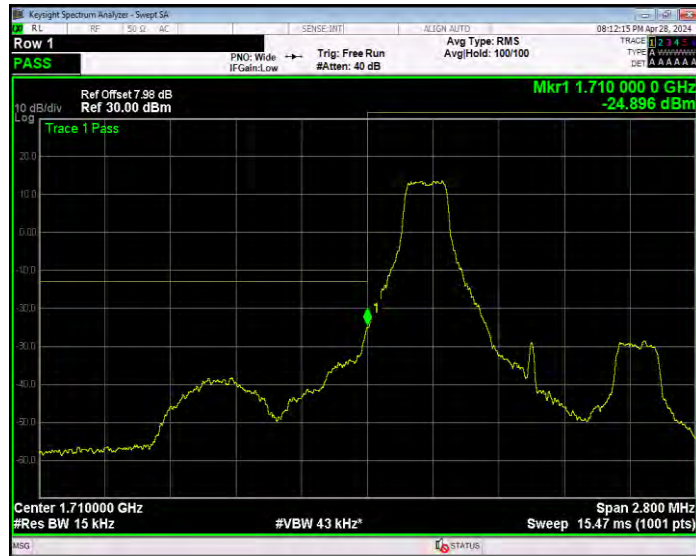

Band4 QPSK BW=1.4MHz Channel=19957 RB Size=1 Position=#0

Band4 QPSK BW=1.4MHz Channel=19957 RB Size=6 Position=#0