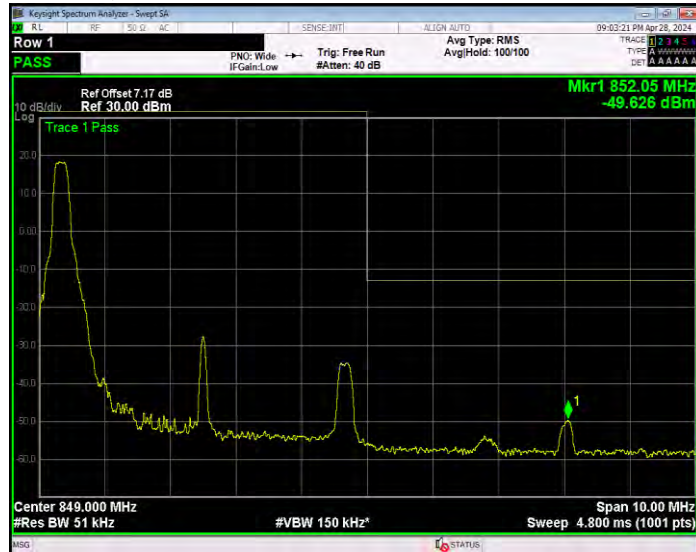

Band5 16QAM BW=5MHz Channel=20625 RB Size=1 Position=#0

Band5 16QAM BW=5MHz Channel=20625 RB Size=25 Position=#0