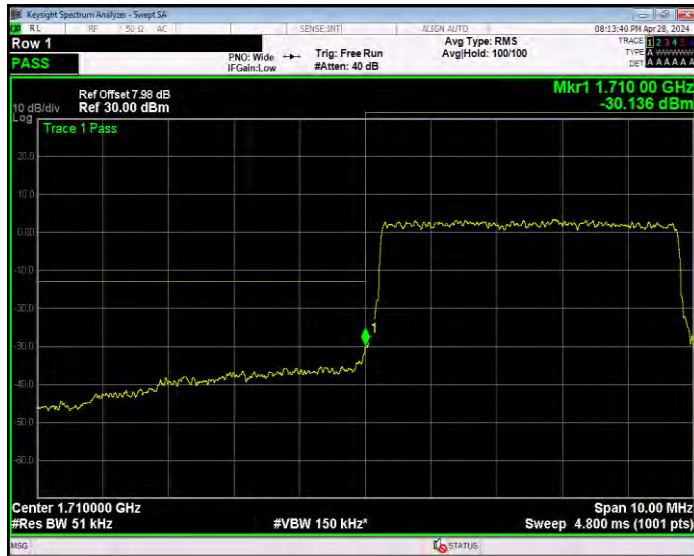

Band4 16QAM BW=5MHz Channel=19975 RB Size=25 Position=#0

Band4 16QAM BW=5MHz Channel=20375 RB Size=1 Position=#0