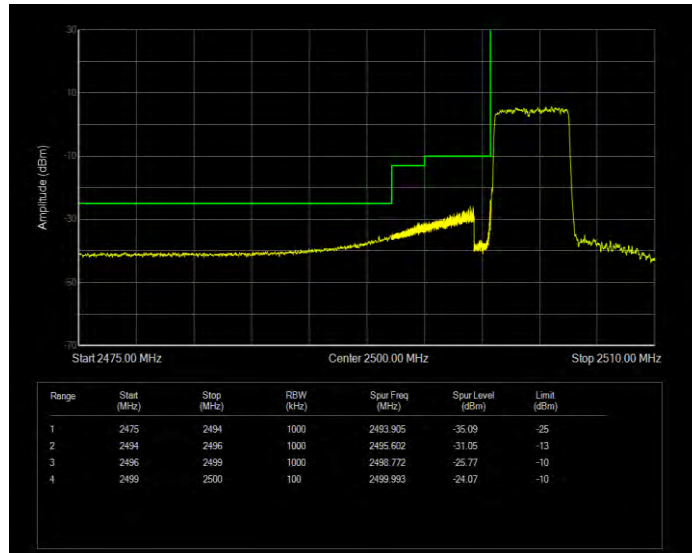

Band7 16QAM BW=5MHz Channel=20775 RB Size=25 Position=#0

Band7 16QAM BW=5MHz Channel=21425 RB Size=1 Position=#0