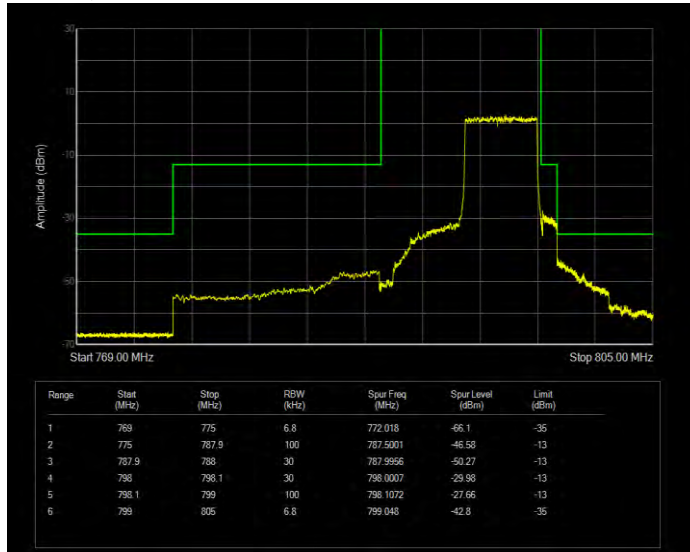

Band13 QPSK BW=5MHz Channel=23205 RB Size=1 Position=#0

Band13 QPSK BW=5MHz Channel=23205 RB Size=25 Position=#0

Band13 QPSK BW=5MHz Channel=23255 RB Size=1 Position=#0

Band13 QPSK BW=5MHz Channel=23255 RB Size=25 Position=#0

Band14 16QAM BW=10MHz Channel=23330 RB Size=50 Position=#0

Band14 16QAM BW=5MHz Channel=23305 RB Size=25 Position=#0

Band14 16QAM BW=5MHz Channel=23355 RB Size=25 Position=#0

Band14 QPSK BW=10MHz Channel=23330 RB Size=50 Position=#0

Band14 QPSK BW=5MHz Channel=23305 RB Size=25 Position=#0

Band14 QPSK BW=5MHz Channel=23355 RB Size=25 Position=#0

Band17 16QAM BW=10MHz Channel=23780 RB Size=1 Position=#0