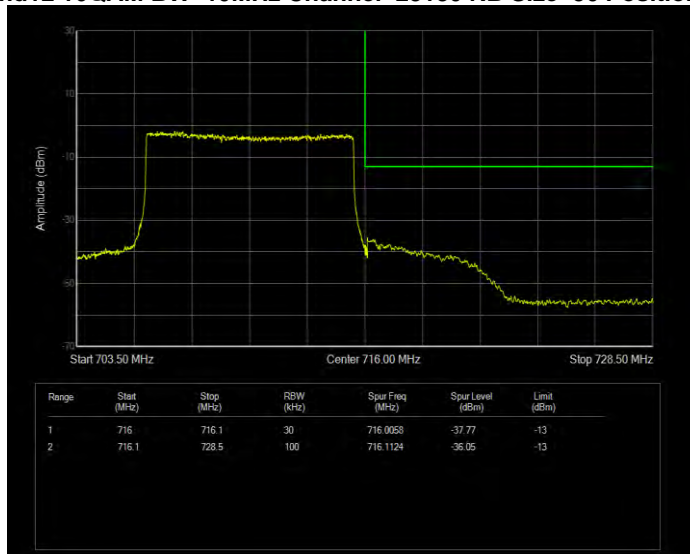

Band12 16QAM BW=10MHz Channel=23060 RB Size=1 Position=#0

Band12 16QAM BW=10MHz Channel=23060 RB Size=50 Position=#0

Band12 16QAM BW=10MHz Channel=23130 RB Size=1 Position=#0

Band12 16QAM BW=10MHz Channel=23130 RB Size=50 Position=#0