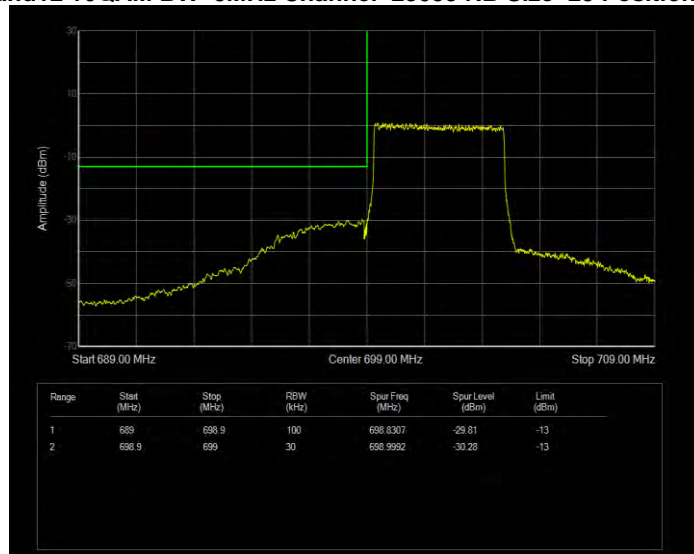

Band12 16QAM BW=5MHz Channel=23035 RB Size=25 Position=#0

Band12 16QAM BW=5MHz Channel=23155 RB Size=1 Position=#0