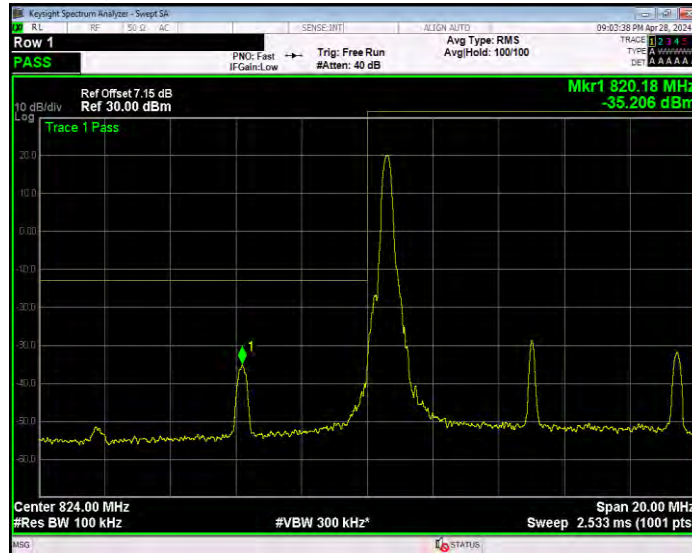

Band5 16QAM BW=10MHz Channel=20450 RB Size=1 Position=#0

Band5 16QAM BW=10MHz Channel=20450 RB Size=50 Position=#0