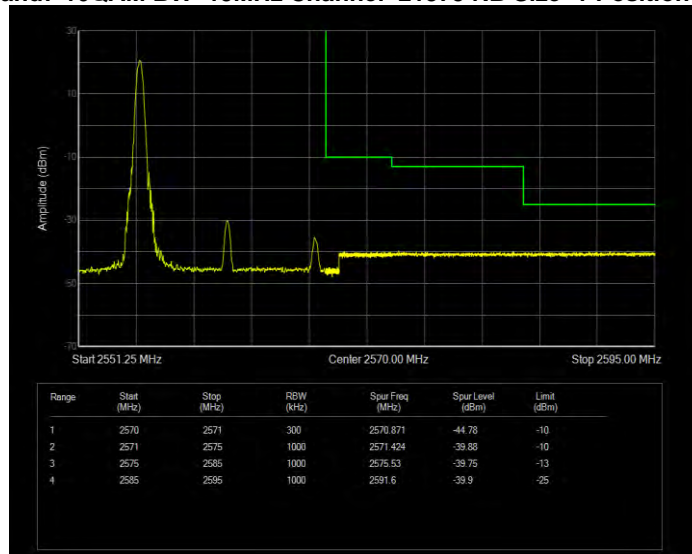

Band7 16QAM BW=15MHz Channel=21375 RB Size=1 Position=#0

Band7 16QAM BW=15MHz Channel=21375 RB Size=75 Position=#0