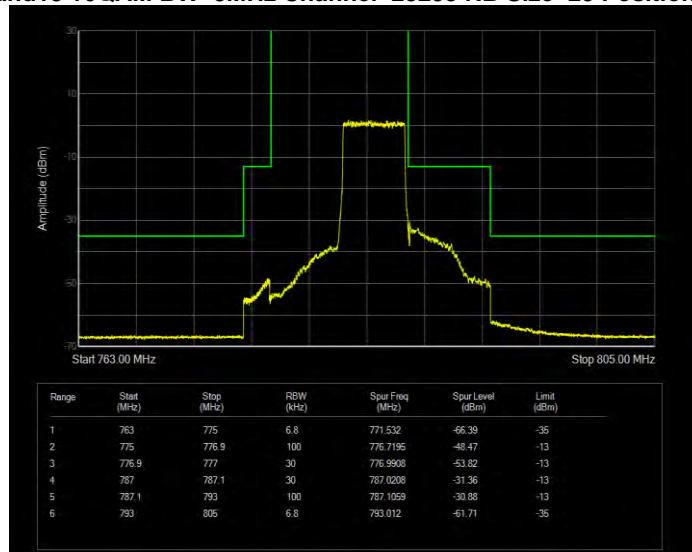

Band12 QPSK BW=5MHz Channel=23035 RB Size=1 Position=#0

Band12 QPSK BW=5MHz Channel=23035 RB Size=25 Position=#0

Band12 QPSK BW=5MHz Channel=23155 RB Size=1 Position=#0

Band12 QPSK BW=5MHz Channel=23155 RB Size=25 Position=#0

Band13 16QAM BW=10MHz Channel=23230 RB Size=1 Position=#0

Band13 16QAM BW=10MHz Channel=23230 RB Size=50 Position=#0

Band13 16QAM BW=5MHz Channel=23205 RB Size=1 Position=#0

Band13 16QAM BW=5MHz Channel=23205 RB Size=25 Position=#0

Band13 16QAM BW=5MHz Channel=23255 RB Size=1 Position=#0

Band13 16QAM BW=5MHz Channel=23255 RB Size=25 Position=#0

Band13 QPSK BW=10MHz Channel=23230 RB Size=1 Position=#0

Band13 QPSK BW=10MHz Channel=23230 RB Size=50 Position=#0