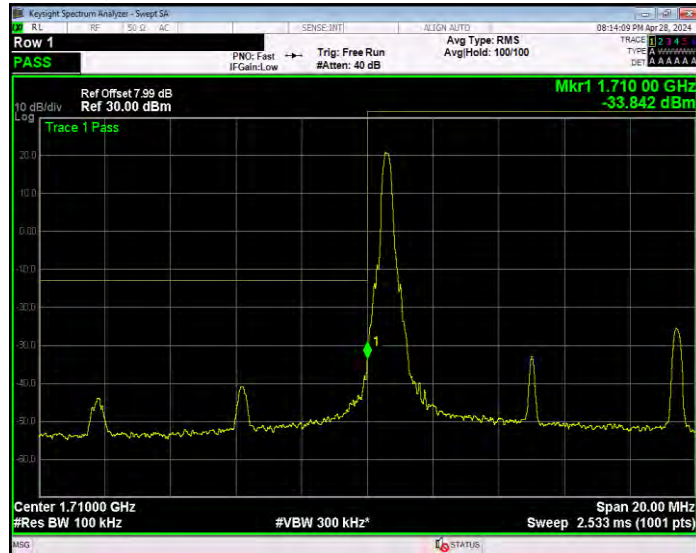

Band4 16QAM BW=10MHz Channel=20000 RB Size=1 Position=#0

Band4 16QAM BW=10MHz Channel=20000 RB Size=50 Position=#0