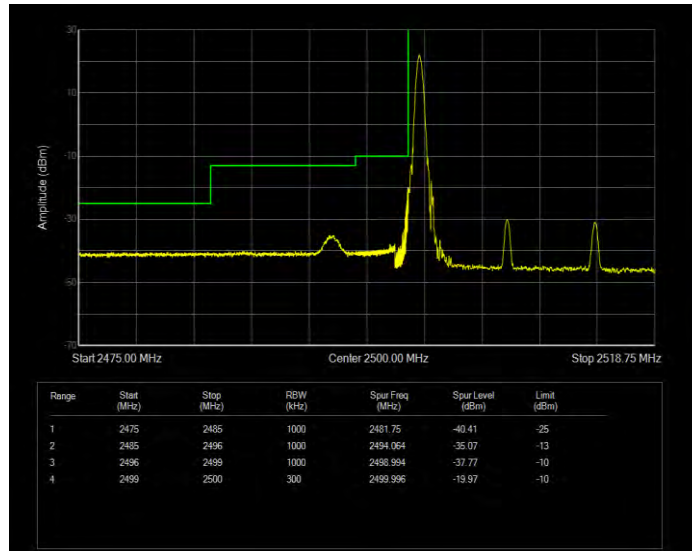

Band7 16QAM BW=15MHz Channel=20825 RB Size=1 Position=#0

Band7 16QAM BW=15MHz Channel=20825 RB Size=75 Position=#0