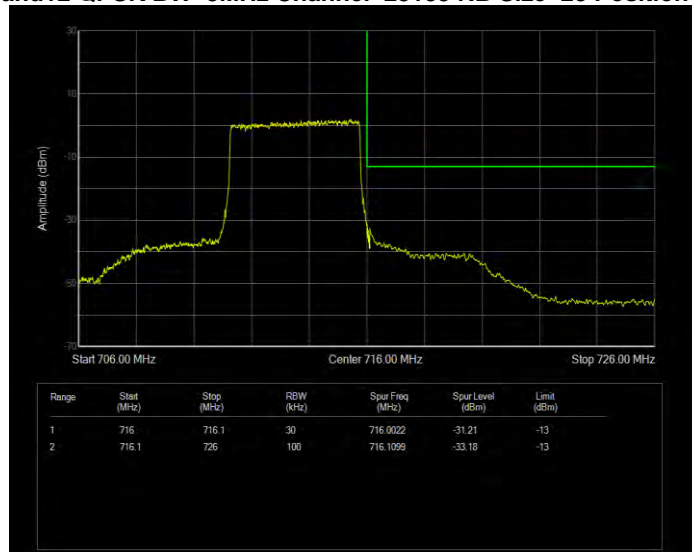

Band12 QPSK BW=5MHz Channel=23035 RB Size=1 Position=#0

Band12 QPSK BW=5MHz Channel=23035 RB Size=25 Position=#0

Band12 QPSK BW=5MHz Channel=23155 RB Size=1 Position=#0

Band12 QPSK BW=5MHz Channel=23155 RB Size=25 Position=#0

Band13 16QAM BW=10MHz Channel=23230 RB Size=1 Position=#0

Band13 16QAM BW=10MHz Channel=23230 RB Size=50 Position=#0

Band13 16QAM BW=5MHz Channel=23205 RB Size=1 Position=#0

Band13 16QAM BW=5MHz Channel=23205 RB Size=25 Position=#0