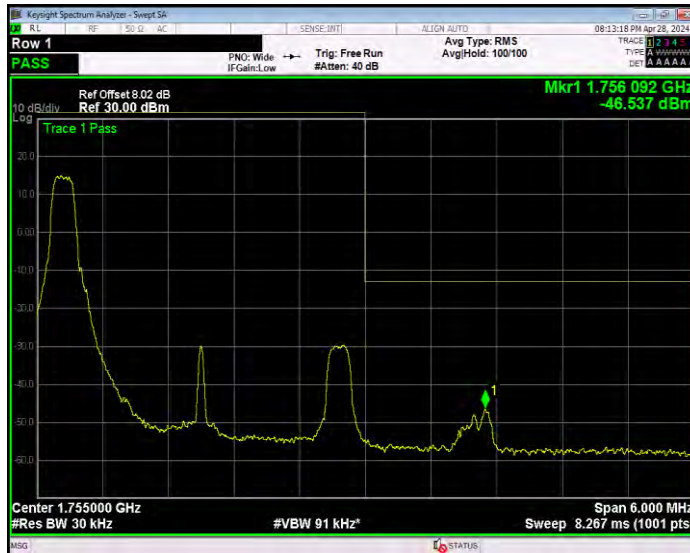

Band4 16QAM BW=3MHz Channel=20385 RB Size=1 Position=#0

Band4 16QAM BW=3MHz Channel=20385 RB Size=15 Position=#0