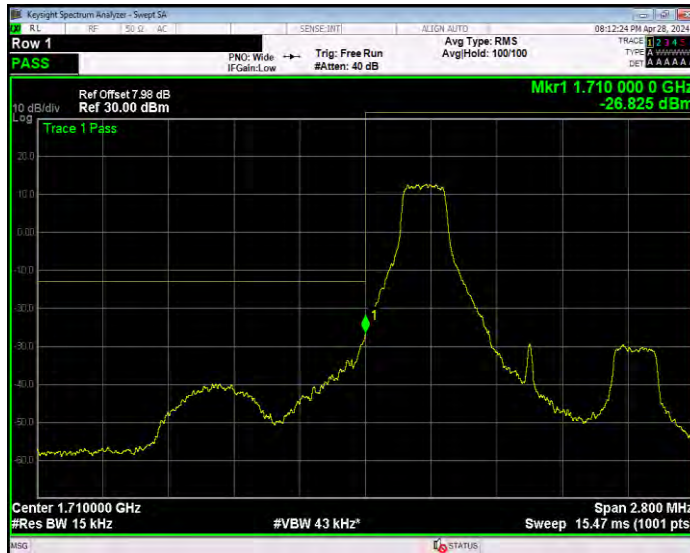

Band4 16QAM BW=1.4MHz Channel=19957 RB Size=1 Position=#0

Band4 16QAM BW=1.4MHz Channel=19957 RB Size=6 Position=#0