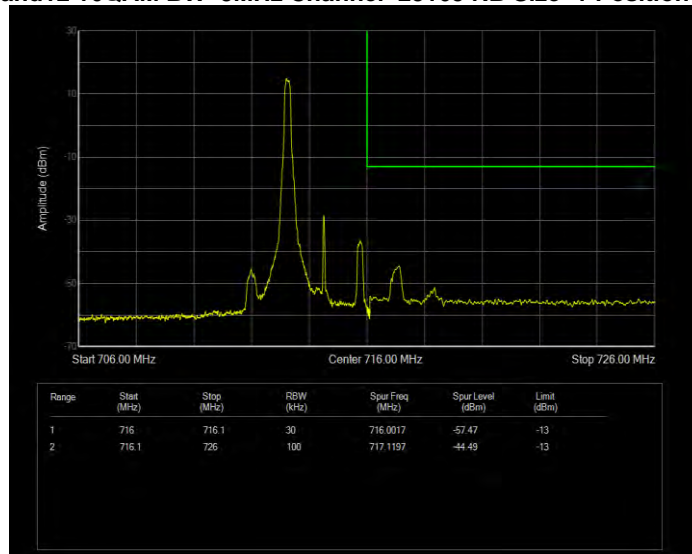

Band12 16QAM BW=3MHz Channel=23165 RB Size=1 Position=#0

Band12 16QAM BW=3MHz Channel=23165 RB Size=15 Position=#0