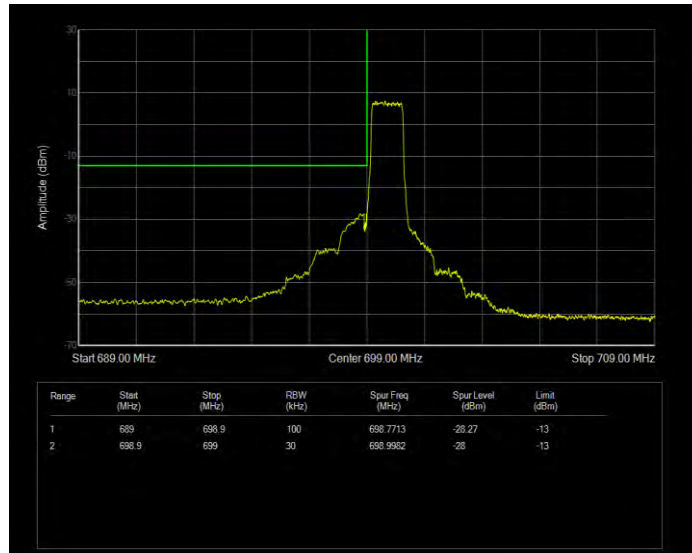

Band12 QPSK BW=1.4MHz Channel=23017 RB Size=6 Position=#0

Band12 QPSK BW=1.4MHz Channel=23173 RB Size=1 Position=#0