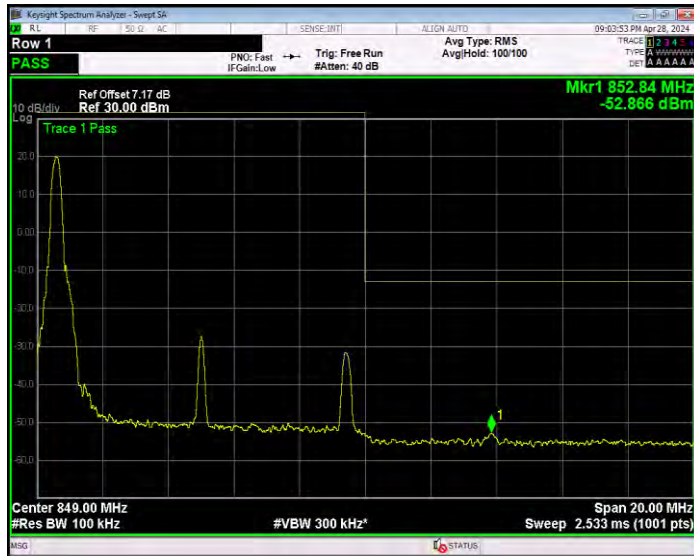

Band5 16QAM BW=10MHz Channel=20600 RB Size=1 Position=#0

Band5 16QAM BW=10MHz Channel=20600 RB Size=50 Position=#0