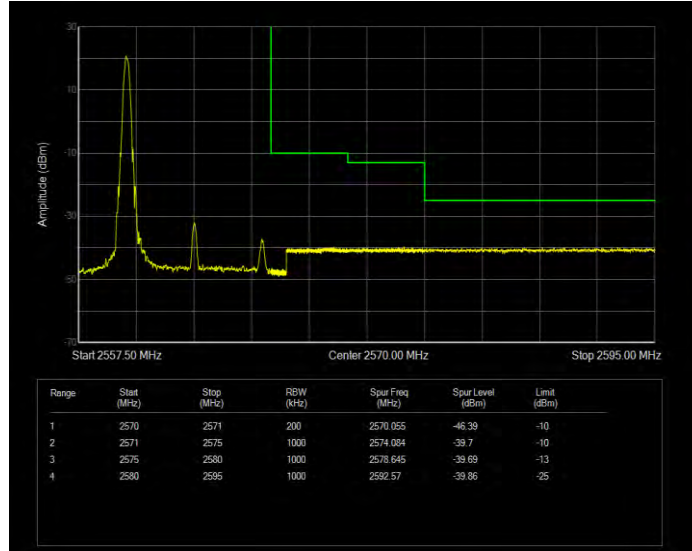

Band7 16QAM BW=10MHz Channel=21400 RB Size=1 Position=#0

Band7 16QAM BW=10MHz Channel=21400 RB Size=50 Position=#0