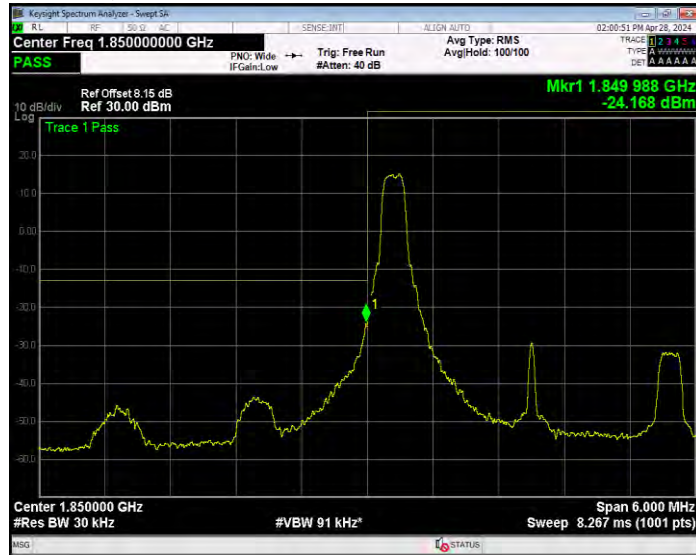

Band2 16QAM BW=3MHz Channel=18615 RB Size=1 Position=#0

Band2 16QAM BW=3MHz Channel=18615 RB Size=15 Position=#0

Band2 16QAM BW=3MHz Channel=19185 RB Size=1 Position=#0

Band2 16QAM BW=3MHz Channel=19185 RB Size=15 Position=#0