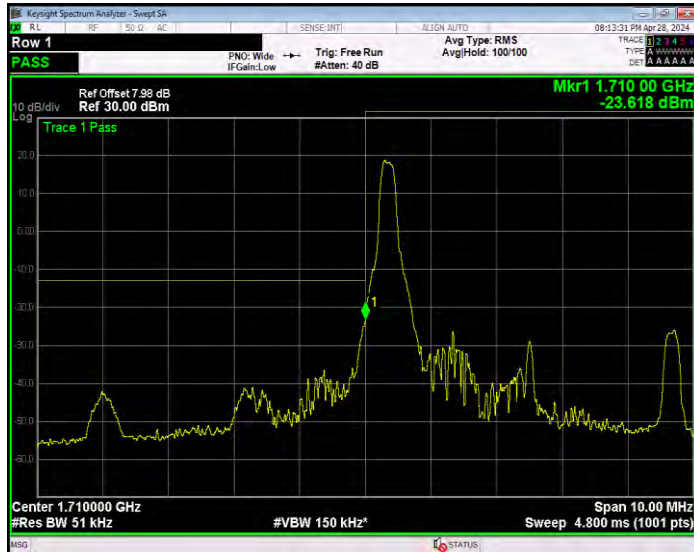

Band4 QPSK BW=5MHz Channel=19975 RB Size=1 Position=#0

Band4 QPSK BW=5MHz Channel=19975 RB Size=25 Position=#0