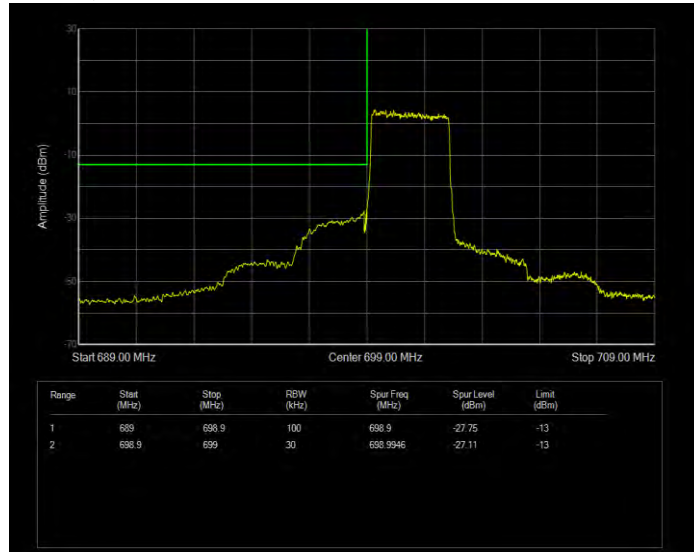

Band12 QPSK BW=3MHz Channel=23025 RB Size=15 Position=#0

Band12 QPSK BW=3MHz Channel=23165 RB Size=1 Position=#0