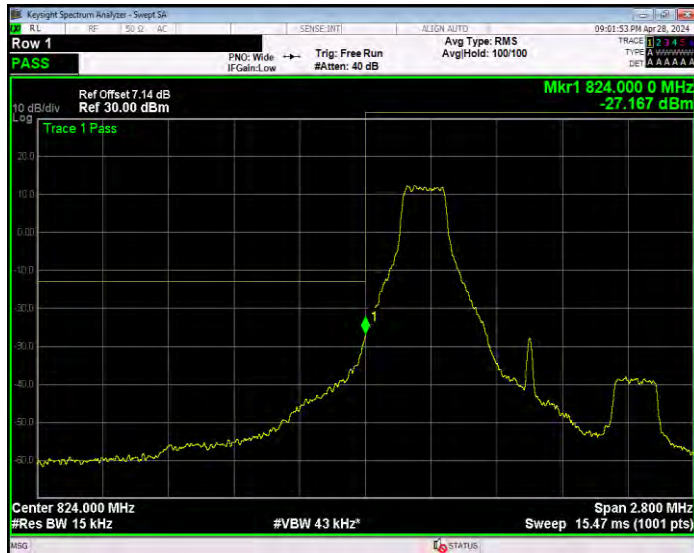

Band5 16QAM BW=1.4MHz Channel=20407 RB Size=1 Position=#0

Band5 16QAM BW=1.4MHz Channel=20407 RB Size=6 Position=#0