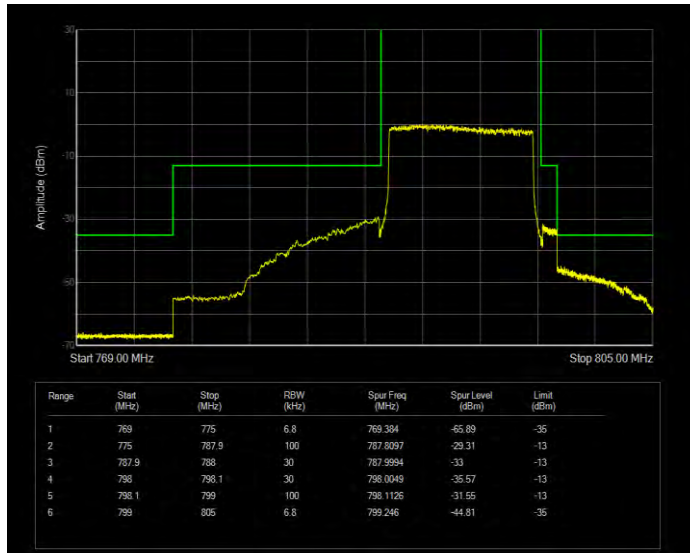

Band13 QPSK BW=5MHz Channel=23205 RB Size=1 Position=#0

Band13 QPSK BW=5MHz Channel=23205 RB Size=25 Position=#0

Band13 QPSK BW=5MHz Channel=23255 RB Size=1 Position=#0

Band13 QPSK BW=5MHz Channel=23255 RB Size=25 Position=#0

Band14 16QAM BW=10MHz Channel=23330 RB Size=50 Position=#0

Band14 16QAM BW=5MHz Channel=23305 RB Size=25 Position=#0

Band14 16QAM BW=5MHz Channel=23355 RB Size=25 Position=#0

Band14 QPSK BW=10MHz Channel=23330 RB Size=50 Position=#0

Band14 QPSK BW=5MHz Channel=23305 RB Size=25 Position=#0

Band14 QPSK BW=5MHz Channel=23355 RB Size=25 Position=#0

Band17 16QAM BW=10MHz Channel=23780 RB Size=1 Position=#0