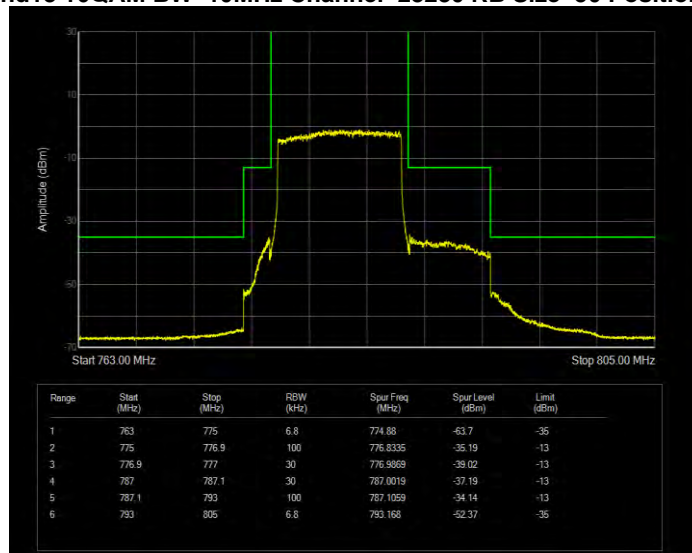

Band12 QPSK BW=5MHz Channel=23035 RB Size=1 Position=#0

Band12 QPSK BW=5MHz Channel=23035 RB Size=25 Position=#0

Band12 QPSK BW=5MHz Channel=23155 RB Size=1 Position=#0

Band12 QPSK BW=5MHz Channel=23155 RB Size=25 Position=#0

Band13 16QAM BW=10MHz Channel=23230 RB Size=1 Position=#0

Band13 16QAM BW=10MHz Channel=23230 RB Size=50 Position=#0

Band13 16QAM BW=5MHz Channel=23205 RB Size=1 Position=#0

Band13 16QAM BW=5MHz Channel=23205 RB Size=25 Position=#0