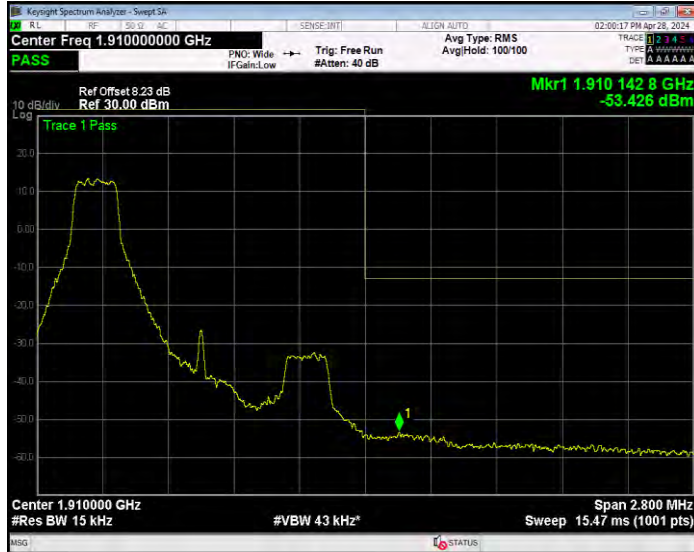

Band2 QPSK BW=1.4MHz Channel=19193 RB Size=1 Position=#0

Band2 QPSK BW=1.4MHz Channel=19193 RB Size=6 Position=#0