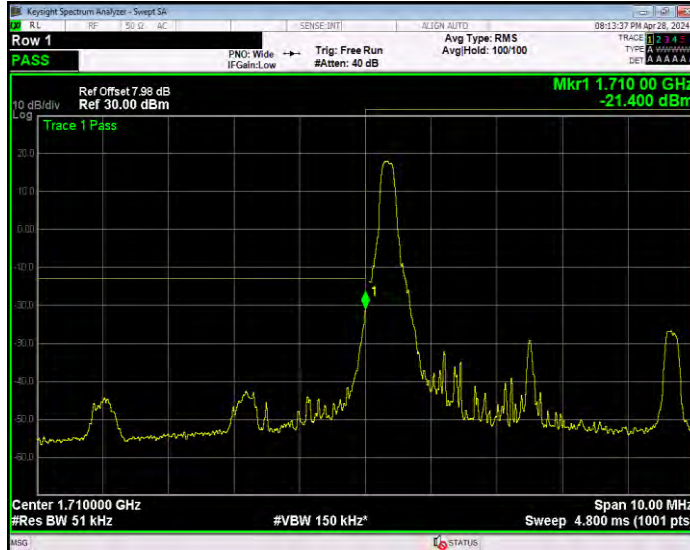

Band4 16QAM BW=5MHz Channel=19975 RB Size=1 Position=#0

Band4 16QAM BW=5MHz Channel=19975 RB Size=25 Position=#0