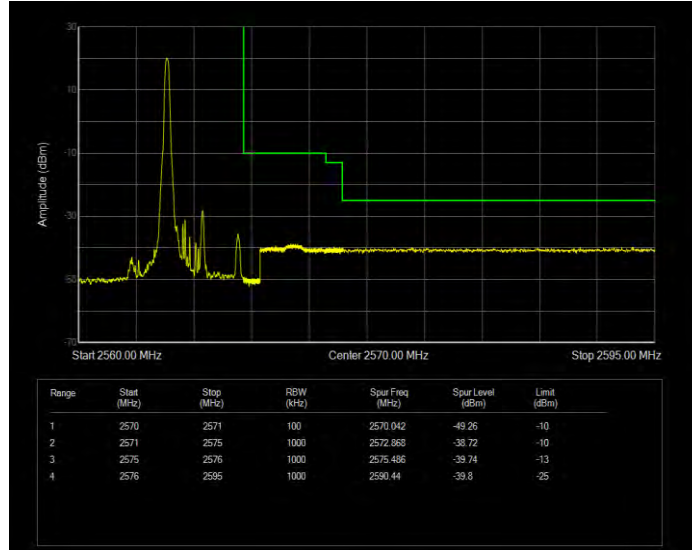

Band7 QPSK BW=5MHz Channel=21425 RB Size=1 Position=#0

Band7 QPSK BW=5MHz Channel=21425 RB Size=25 Position=#0