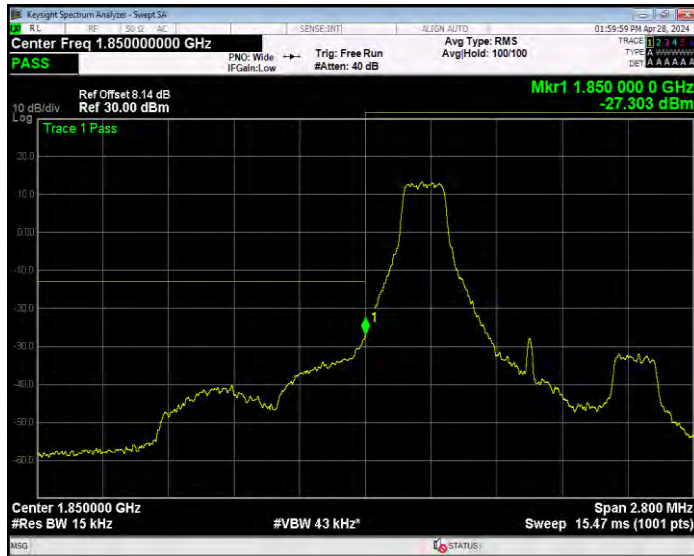

Band2 QPSK BW=1.4MHz Channel=18607 RB Size=1 Position=#0

Band2 QPSK BW=1.4MHz Channel=18607 RB Size=6 Position=#0