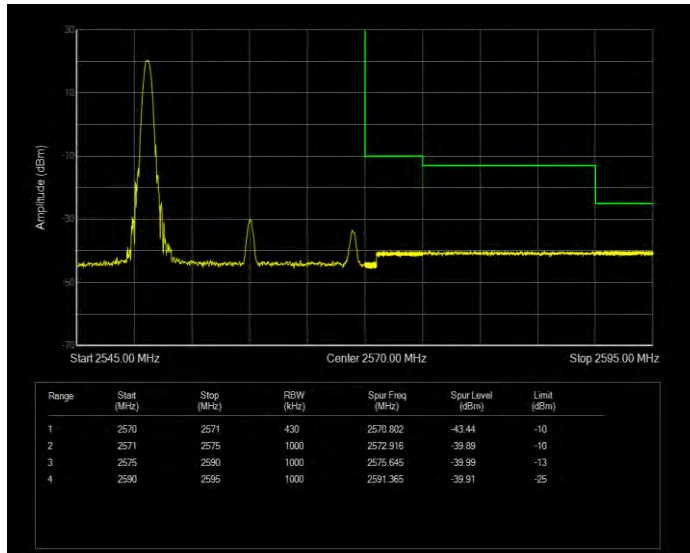

Band7 16QAM BW=20MHz Channel=21350 RB Size=1 Position=#0

Band7 16QAM BW=20MHz Channel=21350 RB Size=100 Position=#0