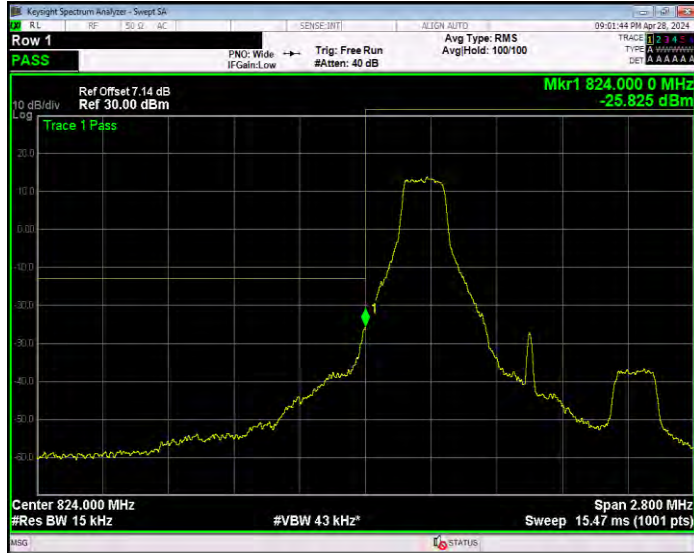

Band5 QPSK BW=1.4MHz Channel=20407 RB Size=1 Position=#0

Band5 QPSK BW=1.4MHz Channel=20407 RB Size=6 Position=#0