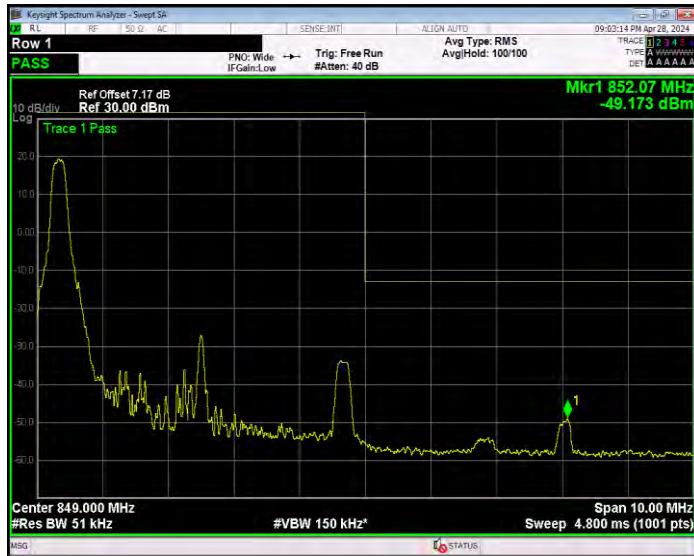

Band5 QPSK BW=5MHz Channel=20625 RB Size=1 Position=#0

Band5 QPSK BW=5MHz Channel=20625 RB Size=25 Position=#0