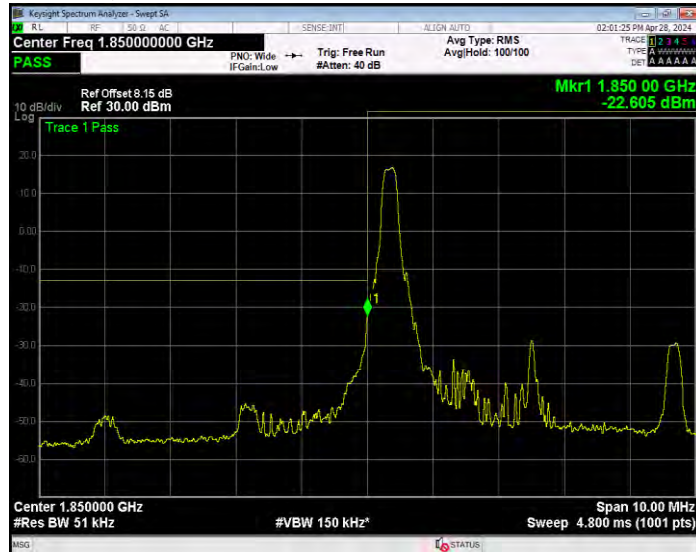

Band2 16QAM BW=5MHz Channel=18625 RB Size=1 Position=#0

Band2 16QAM BW=5MHz Channel=18625 RB Size=25 Position=#0