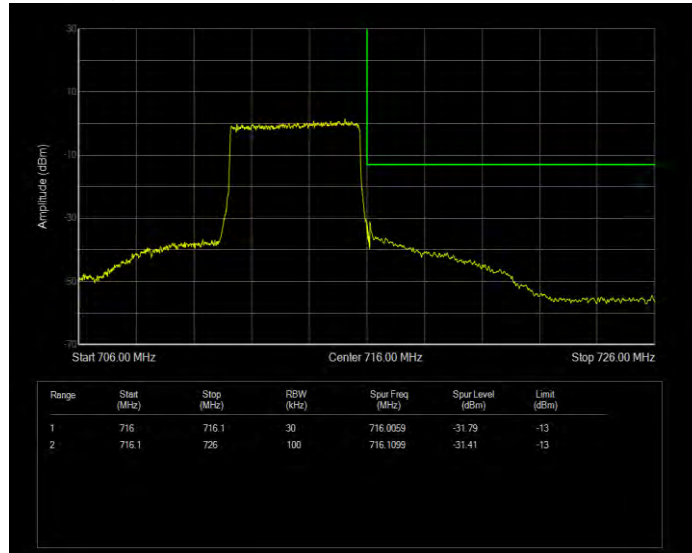

Band12 16QAM BW=5MHz Channel=23035 RB Size=1 Position=#0

Band12 16QAM BW=5MHz Channel=23035 RB Size=25 Position=#0

Band12 16QAM BW=5MHz Channel=23155 RB Size=1 Position=#0

Band12 16QAM BW=5MHz Channel=23155 RB Size=25 Position=#0