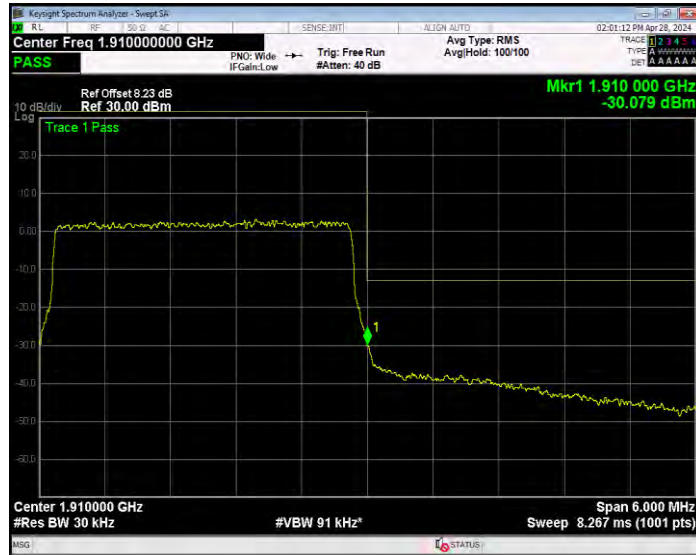

Band2 16QAM BW=3MHz Channel=18615 RB Size=1 Position=#0

Band2 16QAM BW=3MHz Channel=18615 RB Size=15 Position=#0

Band2 16QAM BW=3MHz Channel=19185 RB Size=1 Position=#0

Band2 16QAM BW=3MHz Channel=19185 RB Size=15 Position=#0