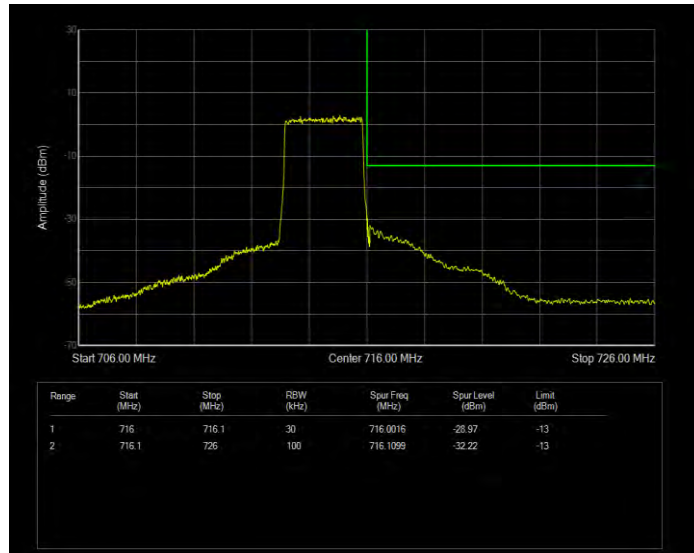

Band12 16QAM BW=3MHz Channel=23025 RB Size=1 Position=#0

Band12 16QAM BW=3MHz Channel=23025 RB Size=15 Position=#0

Band12 16QAM BW=3MHz Channel=23165 RB Size=1 Position=#0

Band12 16QAM BW=3MHz Channel=23165 RB Size=15 Position=#0