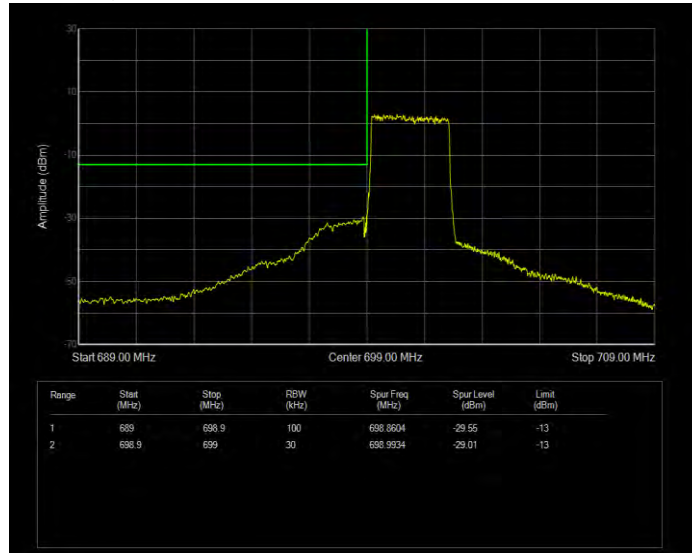

Band12 16QAM BW=3MHz Channel=23025 RB Size=15 Position=#0

Band12 16QAM BW=3MHz Channel=23165 RB Size=1 Position=#0