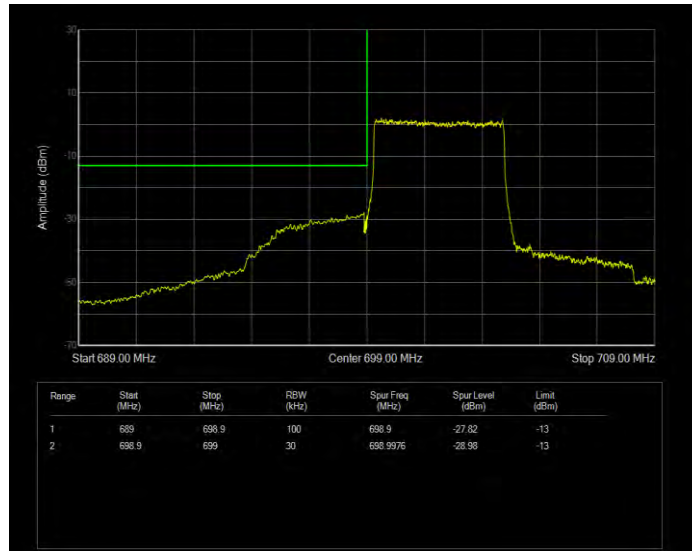

Band12 QPSK BW=3MHz Channel=23025 RB Size=1 Position=#0

Band12 QPSK BW=3MHz Channel=23025 RB Size=15 Position=#0

Band12 QPSK BW=3MHz Channel=23165 RB Size=1 Position=#0

Band12 QPSK BW=3MHz Channel=23165 RB Size=15 Position=#0

Band12 QPSK BW=5MHz Channel=23035 RB Size=1 Position=#0

Band12 QPSK BW=5MHz Channel=23035 RB Size=25 Position=#0

Band12 QPSK BW=5MHz Channel=23155 RB Size=1 Position=#0

Band12 QPSK BW=5MHz Channel=23155 RB Size=25 Position=#0