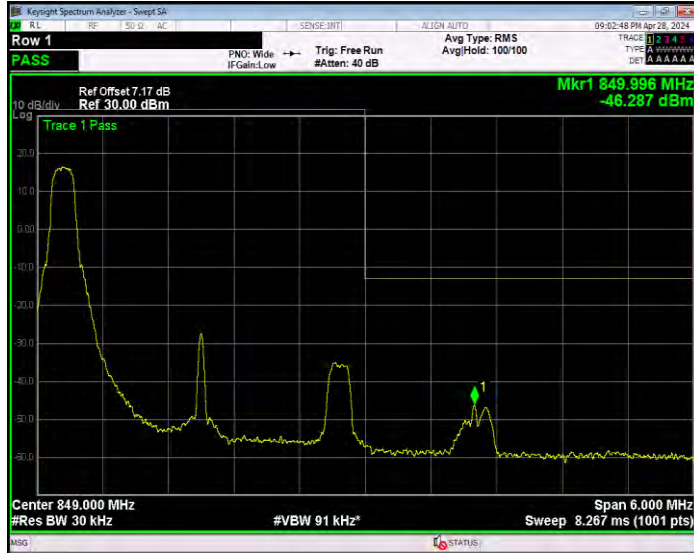

Band5 16QAM BW=3MHz Channel=20635 RB Size=1 Position=#0

Band5 16QAM BW=3MHz Channel=20635 RB Size=15 Position=#0