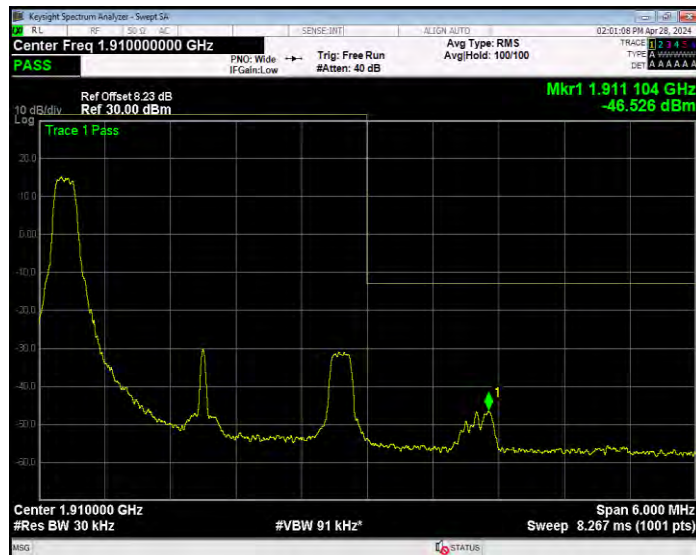

Band2 16QAM BW=3MHz Channel=18615 RB Size=1 Position=#0

Band2 16QAM BW=3MHz Channel=18615 RB Size=15 Position=#0

Band2 16QAM BW=3MHz Channel=19185 RB Size=1 Position=#0

Band2 16QAM BW=3MHz Channel=19185 RB Size=15 Position=#0