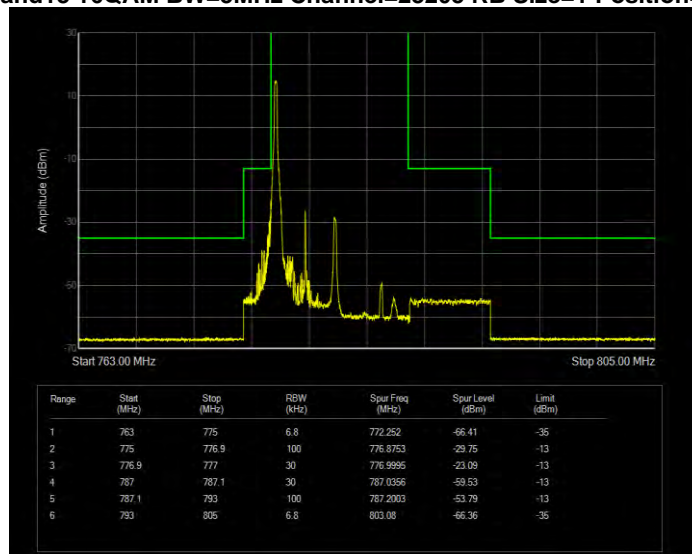

Band13 16QAM BW=5MHz Channel=23205 RB Size=1 Position=#0

Band13 16QAM BW=5MHz Channel=23205 RB Size=25 Position=#0