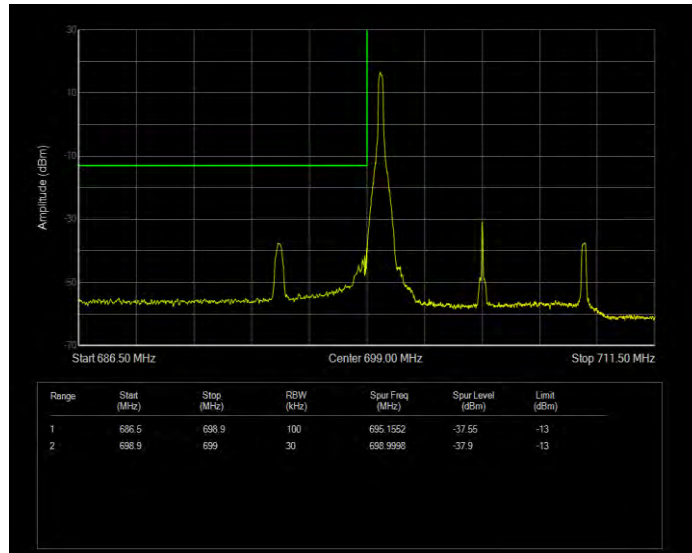

Band12 QPSK BW=10MHz Channel=23060 RB Size=1 Position=#0

Band12 QPSK BW=10MHz Channel=23060 RB Size=50 Position=#0