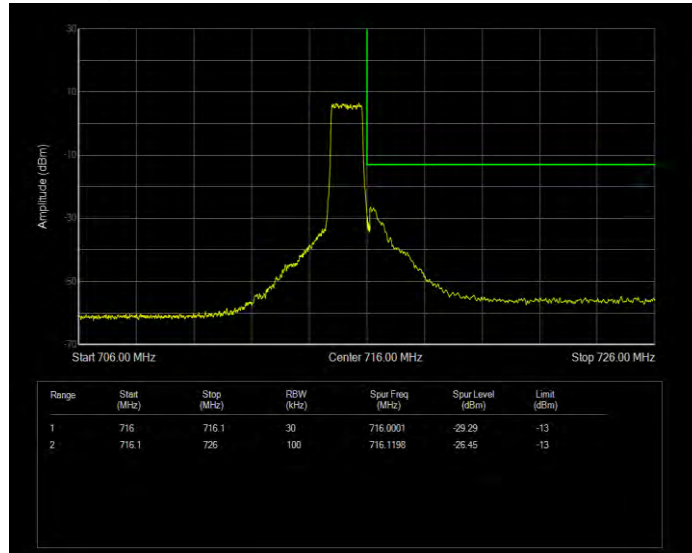

Band12 16QAM BW=1.4MHz Channel=23017 RB Size=1 Position=#0

Band12 16QAM BW=1.4MHz Channel=23017 RB Size=6 Position=#0

Band12 16QAM BW=1.4MHz Channel=23173 RB Size=1 Position=#0

Band12 16QAM BW=1.4MHz Channel=23173 RB Size=6 Position=#0