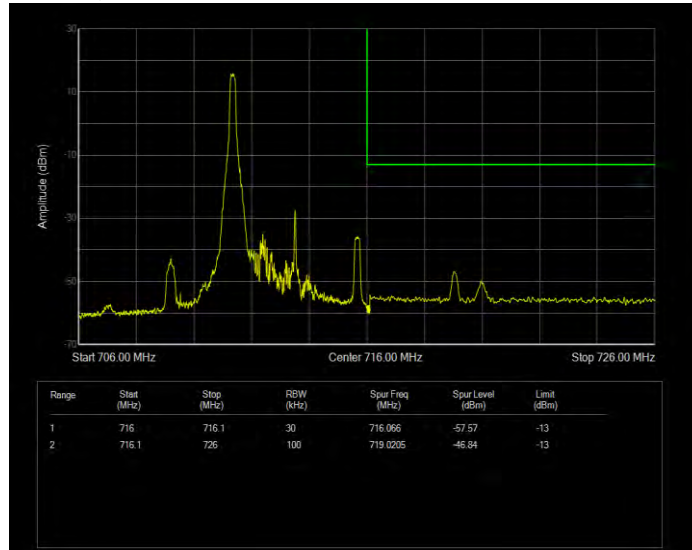

Band12 QPSK BW=5MHz Channel=23155 RB Size=1 Position=#0

Band12 QPSK BW=5MHz Channel=23155 RB Size=25 Position=#0