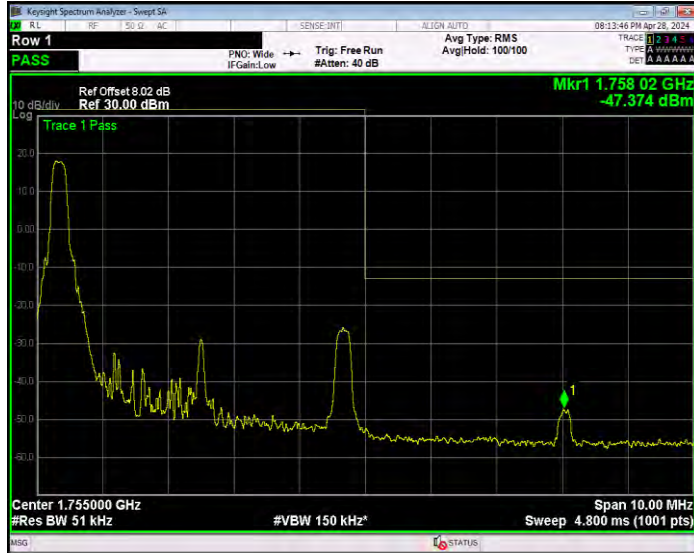

Band4 QPSK BW=5MHz Channel=20375 RB Size=1 Position=#0

Band4 QPSK BW=5MHz Channel=20375 RB Size=25 Position=#0