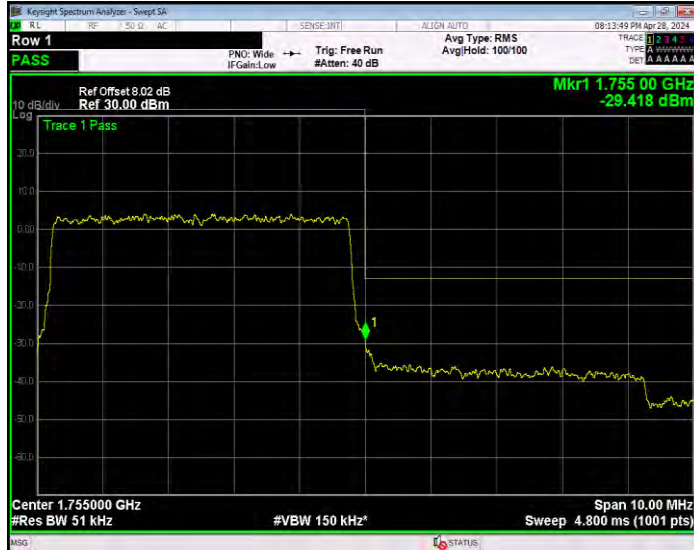

Band4 QPSK BW=5MHz Channel=19975 RB Size=1 Position=#0

Band4 QPSK BW=5MHz Channel=19975 RB Size=25 Position=#0

Band4 QPSK BW=5MHz Channel=20375 RB Size=1 Position=#0

Band4 QPSK BW=5MHz Channel=20375 RB Size=25 Position=#0