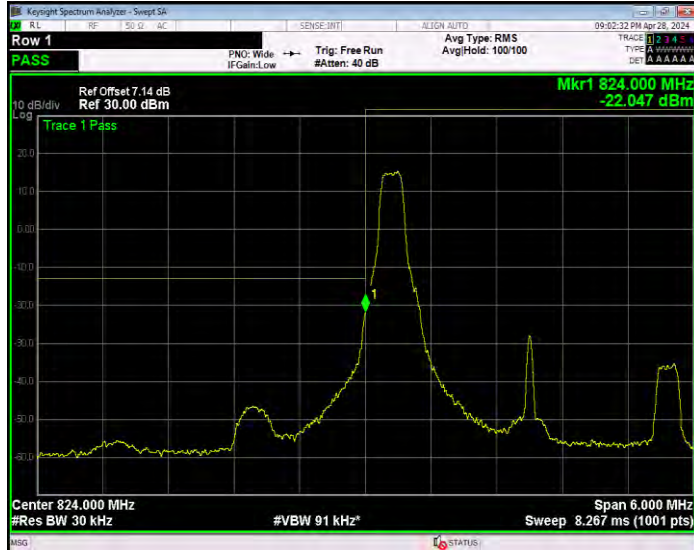

Band5 16QAM BW=3MHz Channel=20415 RB Size=1 Position=#0

Band5 16QAM BW=3MHz Channel=20415 RB Size=15 Position=#0