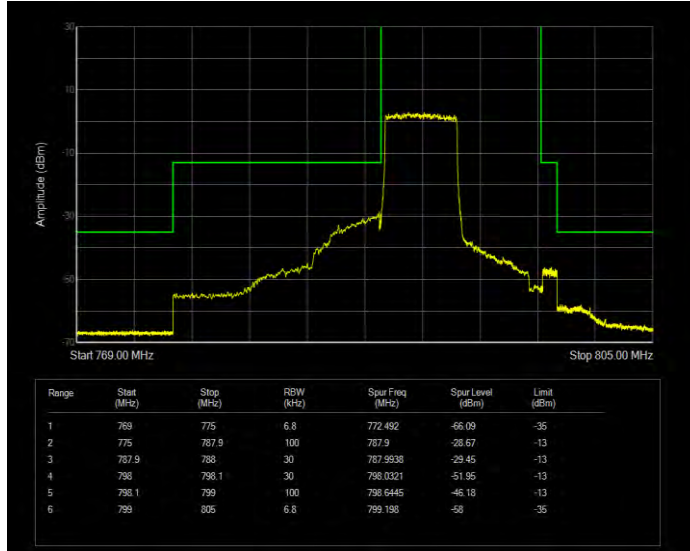

Band13 QPSK BW=5MHz Channel=23205 RB Size=1 Position=#0

Band13 QPSK BW=5MHz Channel=23205 RB Size=25 Position=#0

Band13 QPSK BW=5MHz Channel=23255 RB Size=1 Position=#0

Band13 QPSK BW=5MHz Channel=23255 RB Size=25 Position=#0

Band14 16QAM BW=10MHz Channel=23330 RB Size=50 Position=#0

Band14 16QAM BW=5MHz Channel=23305 RB Size=25 Position=#0

Band14 16QAM BW=5MHz Channel=23355 RB Size=25 Position=#0

Band14 QPSK BW=10MHz Channel=23330 RB Size=50 Position=#0

Band14 QPSK BW=5MHz Channel=23305 RB Size=25 Position=#0

Band14 QPSK BW=5MHz Channel=23355 RB Size=25 Position=#0

Band17 16QAM BW=10MHz Channel=23780 RB Size=1 Position=#0