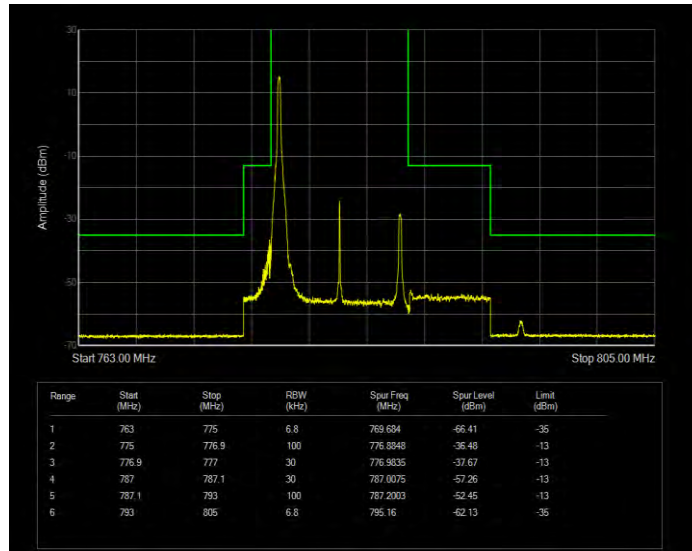

Band13 16QAM BW=10MHz Channel=23230 RB Size=1 Position=#0

Band13 16QAM BW=10MHz Channel=23230 RB Size=50 Position=#0