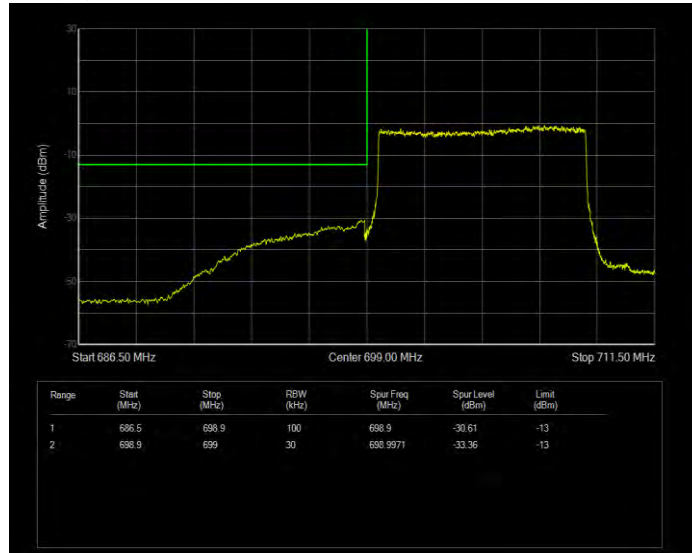

Band12 QPSK BW=10MHz Channel=23060 RB Size=50 Position=#0

Band12 QPSK BW=10MHz Channel=23130 RB Size=1 Position=#0