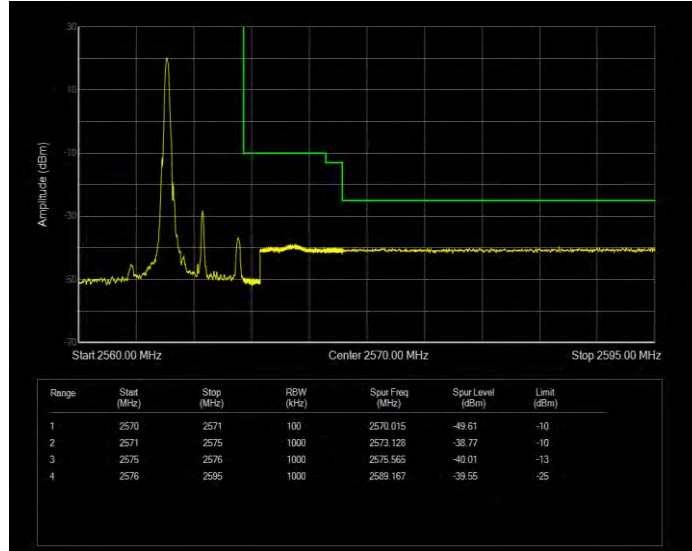

Band7 16QAM BW=5MHz Channel=21425 RB Size=1 Position=#0

Band7 16QAM BW=5MHz Channel=21425 RB Size=25 Position=#0