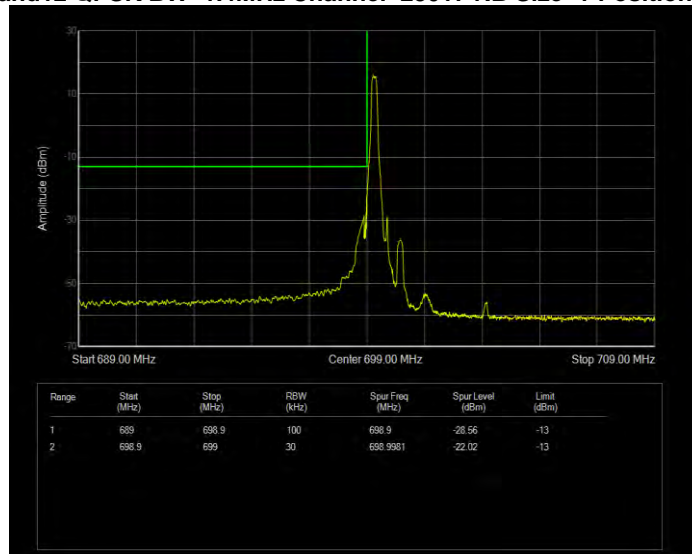

Band12 QPSK BW=1.4MHz Channel=23017 RB Size=1 Position=#0

Band12 QPSK BW=1.4MHz Channel=23017 RB Size=6 Position=#0