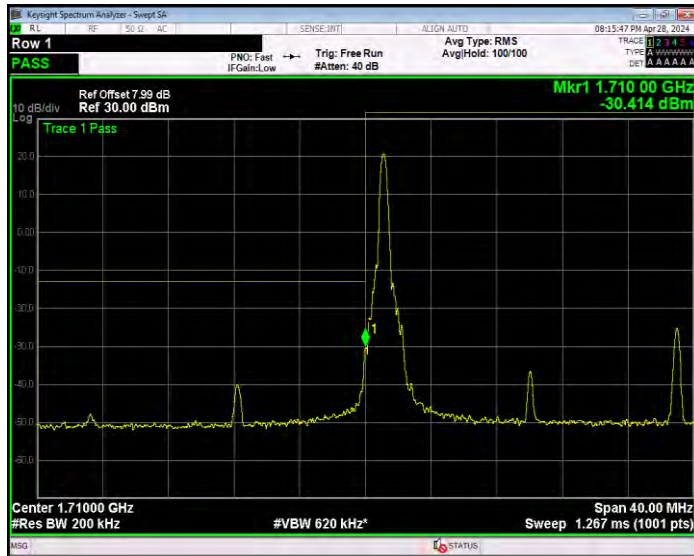

Band4 16QAM BW=20MHz Channel=20050 RB Size=1 Position=#0

Band4 16QAM BW=20MHz Channel=20050 RB Size=100 Position=#0