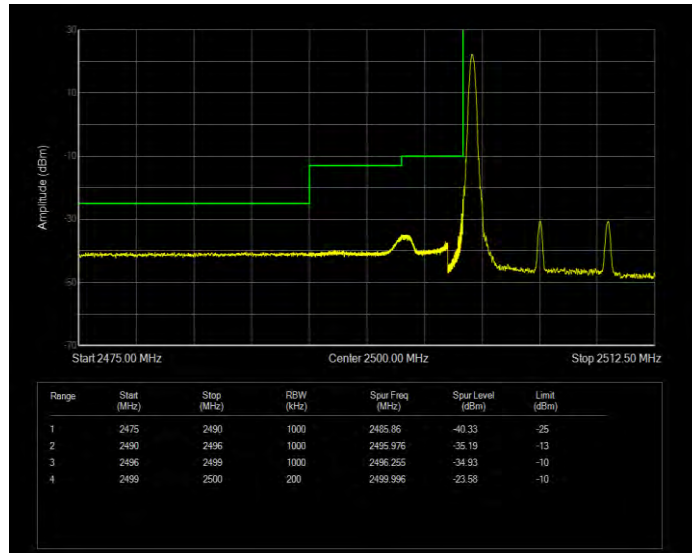

Band7 16QAM BW=5MHz Channel=20775 RB Size=1 Position=#0

Band7 16QAM BW=5MHz Channel=20775 RB Size=25 Position=#0

Band7 16QAM BW=5MHz Channel=21425 RB Size=1 Position=#0

Band7 16QAM BW=5MHz Channel=21425 RB Size=25 Position=#0

Band7 QPSK BW=10MHz Channel=20800 RB Size=1 Position=#0

Band7 QPSK BW=10MHz Channel=20800 RB Size=50 Position=#0

Band7 QPSK BW=10MHz Channel=21400 RB Size=1 Position=#0

Band7 QPSK BW=10MHz Channel=21400 RB Size=50 Position=#0