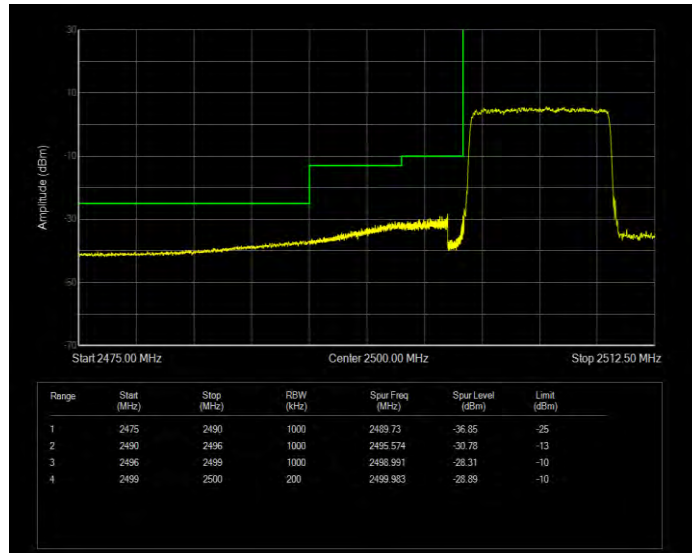

Band7 16QAM BW=10MHz Channel=20800 RB Size=50 Position=#0

Band7 16QAM BW=10MHz Channel=21400 RB Size=1 Position=#0