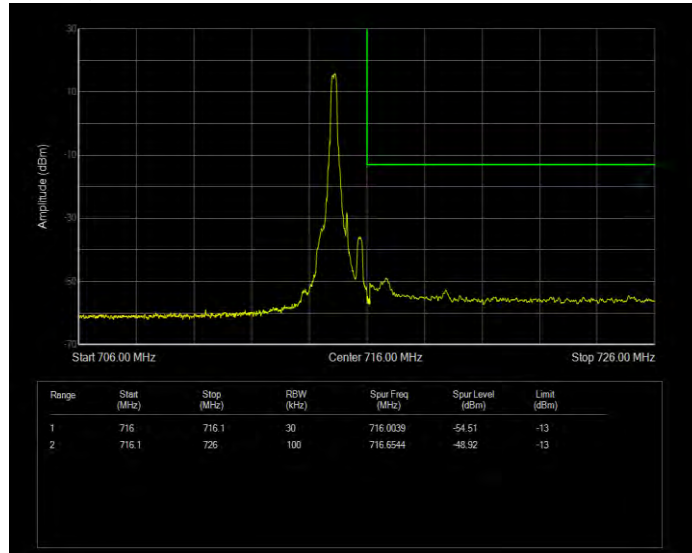

Band12 QPSK BW=1.4MHz Channel=23173 RB Size=1 Position=#0

Band12 QPSK BW=1.4MHz Channel=23173 RB Size=6 Position=#0