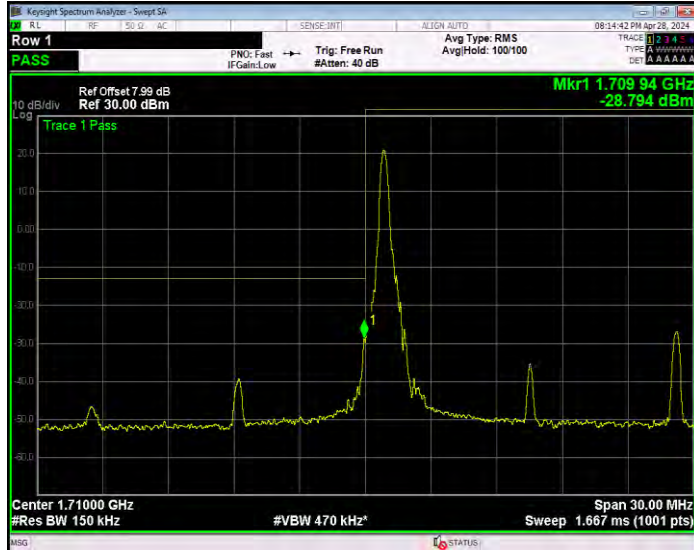

Band4 16QAM BW=15MHz Channel=20025 RB Size=1 Position=#0

Band4 16QAM BW=15MHz Channel=20025 RB Size=75 Position=#0