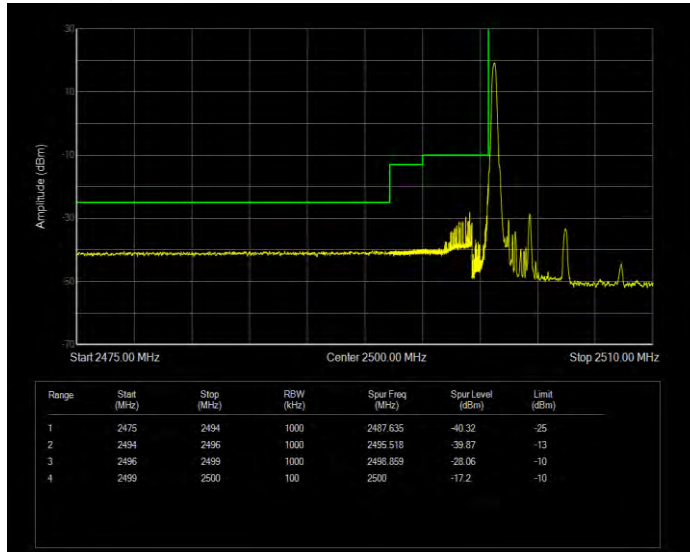

Band7 16QAM BW=5MHz Channel=20775 RB Size=1 Position=#0

Band7 16QAM BW=5MHz Channel=20775 RB Size=25 Position=#0