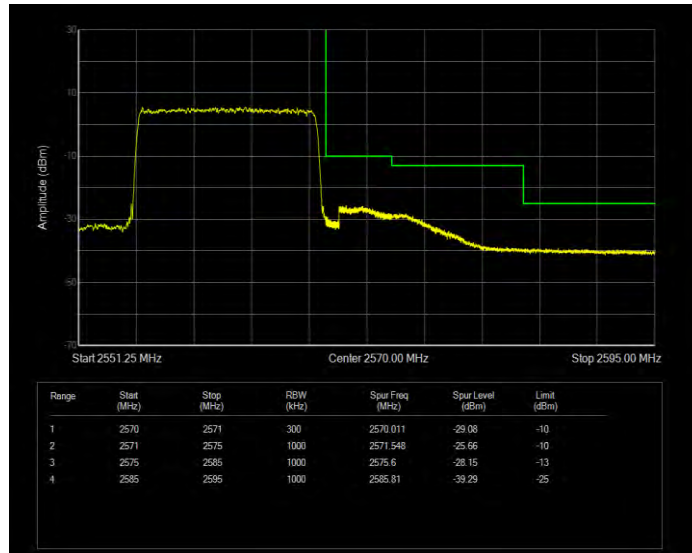

Band7 16QAM BW=15MHz Channel=20825 RB Size=1 Position=#0

Band7 16QAM BW=15MHz Channel=20825 RB Size=75 Position=#0

Band7 16QAM BW=15MHz Channel=21375 RB Size=1 Position=#0

Band7 16QAM BW=15MHz Channel=21375 RB Size=75 Position=#0

Band7 16QAM BW=20MHz Channel=20850 RB Size=1 Position=#0

Band7 16QAM BW=20MHz Channel=20850 RB Size=100 Position=#0

Band7 16QAM BW=20MHz Channel=21350 RB Size=1 Position=#0

Band7 16QAM BW=20MHz Channel=21350 RB Size=100 Position=#0