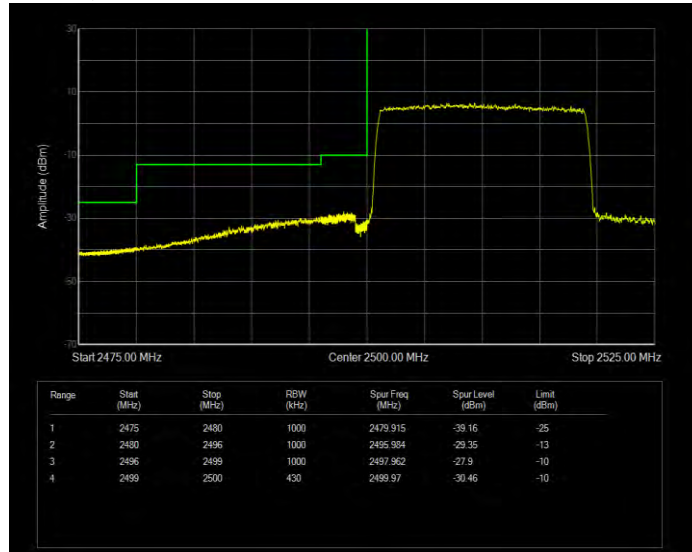

Band7 16QAM BW=20MHz Channel=20850 RB Size=100 Position=#0

Band7 16QAM BW=20MHz Channel=21350 RB Size=1 Position=#0