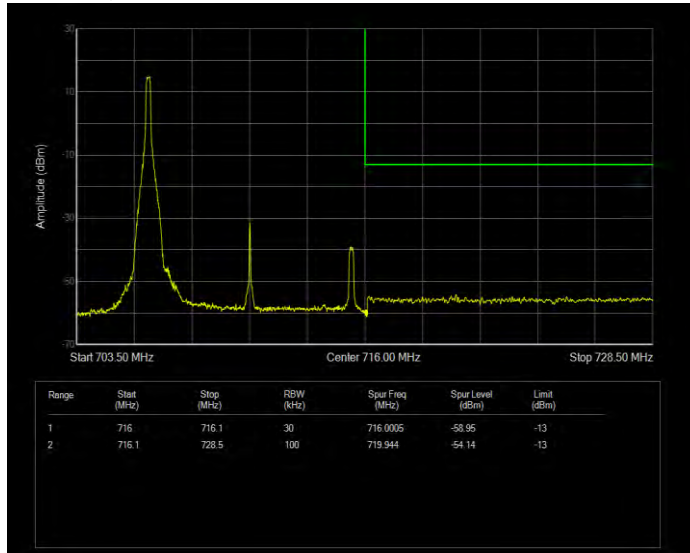

Band12 16QAM BW=10MHz Channel=23130 RB Size=1 Position=#0

Band12 16QAM BW=10MHz Channel=23130 RB Size=50 Position=#0