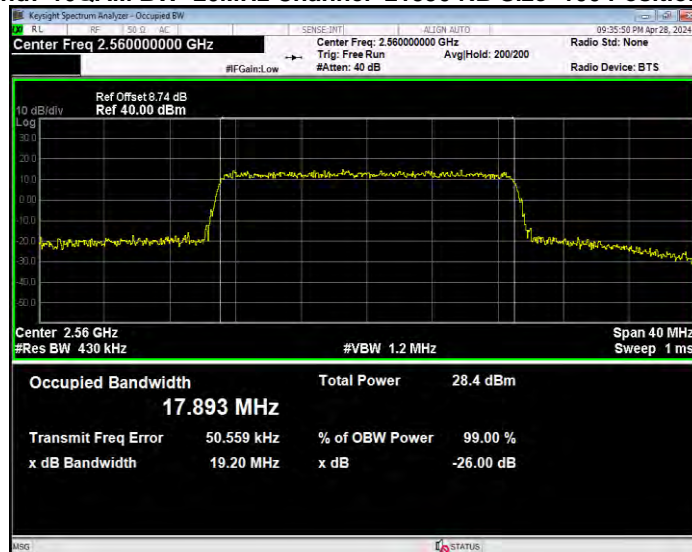

Band7 16QAM BW=20MHz Channel=21350 RB Size=100 Position=#0

Band7 16QAM BW=5MHz Channel=20775 RB Size=25 Position=#0