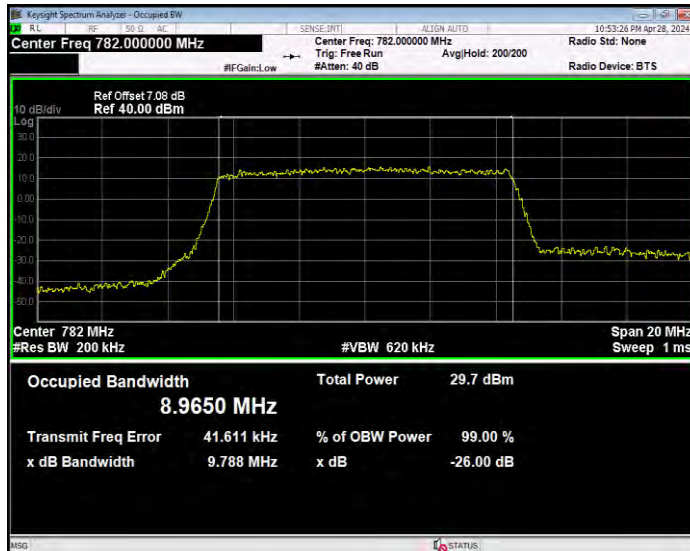

Band13 16QAM BW=10MHz Channel=23230 RB Size=50 Position=#0

Band13 16QAM BW=5MHz Channel=23205 RB Size=25 Position=#0