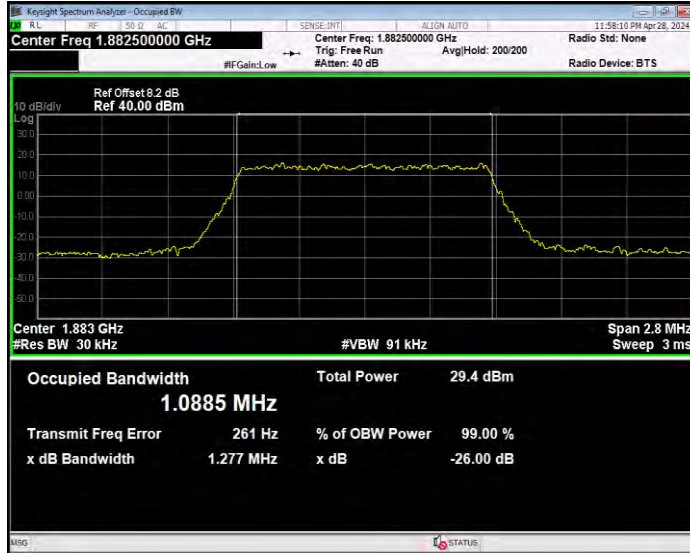

Band17 QPSK BW=5MHz Channel=23790 RB Size=25 Position=#0

Band17 QPSK BW=5MHz Channel=23825 RB Size=25 Position=#0

Band25 16QAM BW=1.4MHz Channel=26047 RB Size=6 Position=#0

Band25 16QAM BW=1.4MHz Channel=26365 RB Size=6 Position=#0