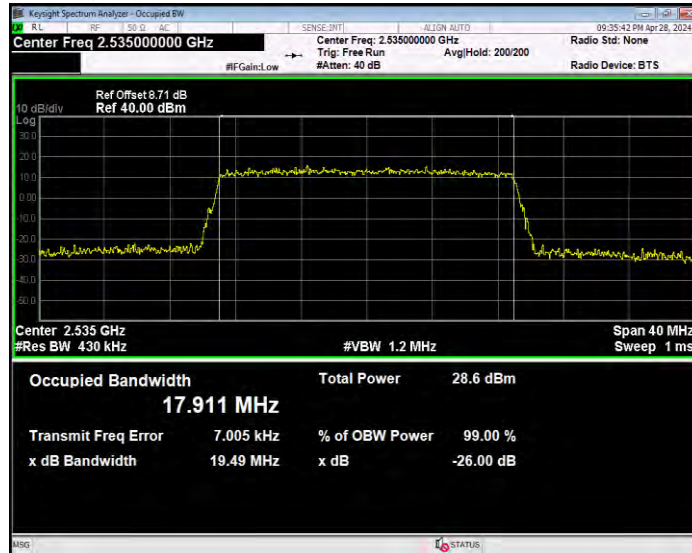

Band7 16QAM BW=20MHz Channel=21100 RB Size=100 Position=#0

Band7 16QAM BW=20MHz Channel=21350 RB Size=100 Position=#0