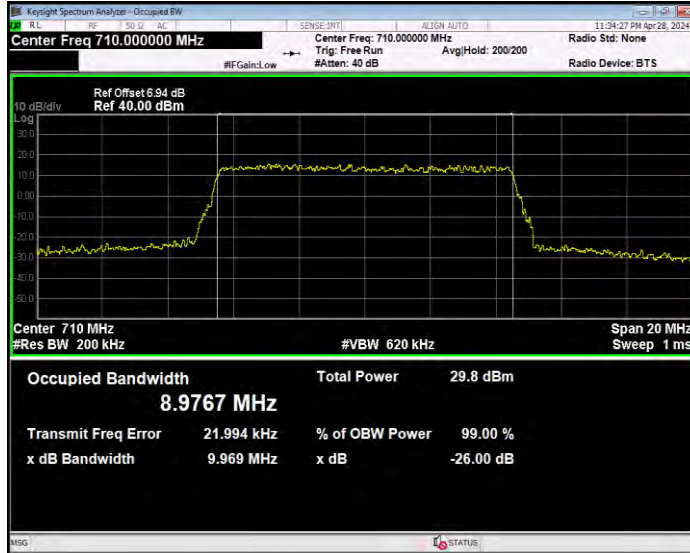

Band17 QPSK BW=10MHz Channel=23790 RB Size=50 Position=#0

Band17 QPSK BW=10MHz Channel=23800 RB Size=50 Position=#0