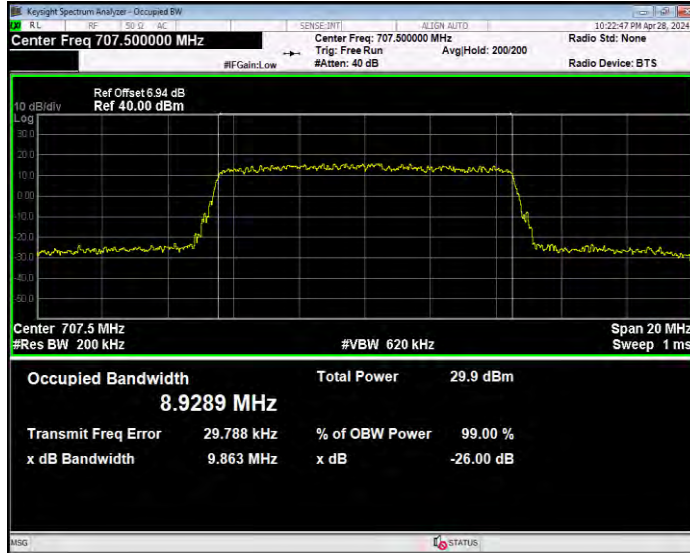

Band12 QPSK BW=10MHz Channel=23095 RB Size=50 Position=#0

Band12 QPSK BW=10MHz Channel=23130 RB Size=50 Position=#0