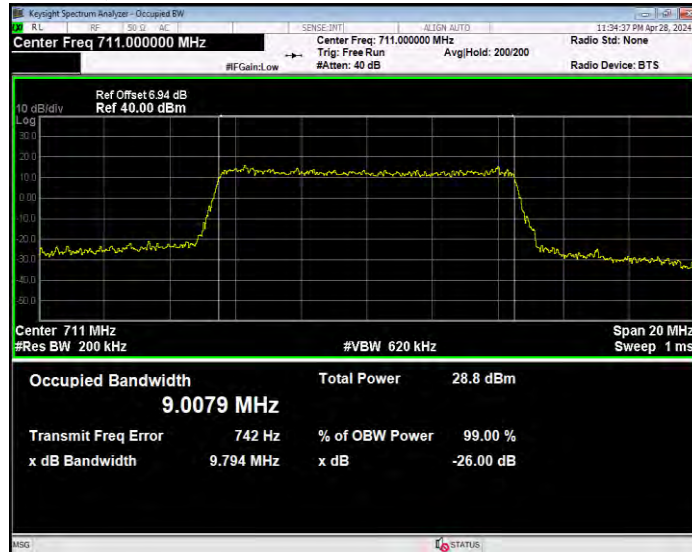

Band17 16QAM BW=10MHz Channel=23800 RB Size=50 Position=#0

Band17 16QAM BW=5MHz Channel=23755 RB Size=25 Position=#0