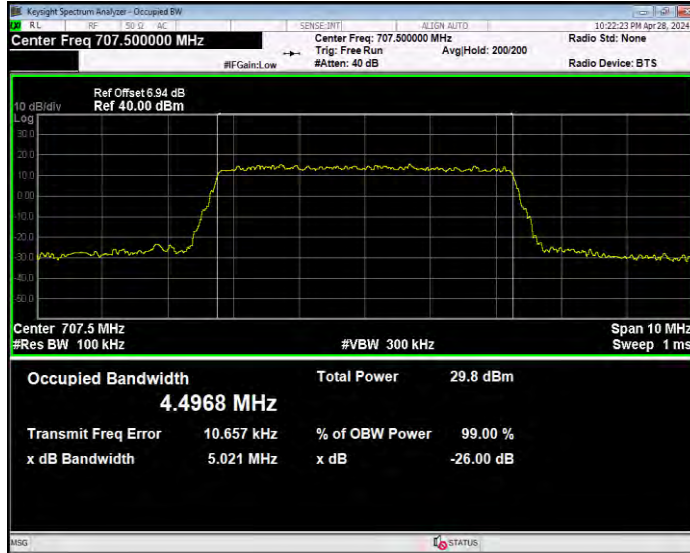

Band12 QPSK BW=5MHz Channel=23095 RB Size=25 Position=#0

Band12 QPSK BW=5MHz Channel=23155 RB Size=25 Position=#0