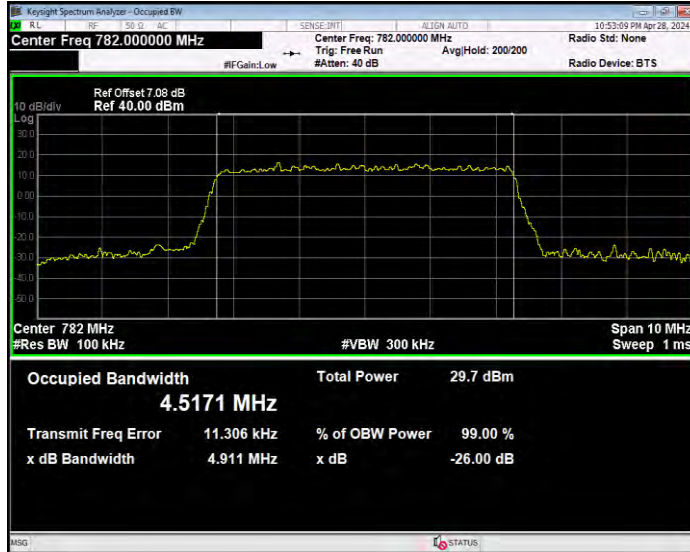

Band13 16QAM BW=5MHz Channel=23230 RB Size=25 Position=#0

Band13 16QAM BW=5MHz Channel=23255 RB Size=25 Position=#0