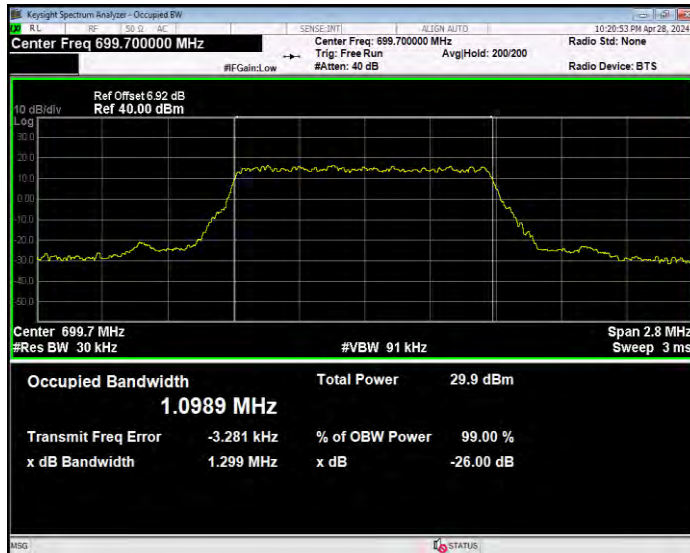

Band12 QPSK BW=1.4MHz Channel=23017 RB Size=6 Position=#0

Band12 QPSK BW=1.4MHz Channel=23095 RB Size=6 Position=#0