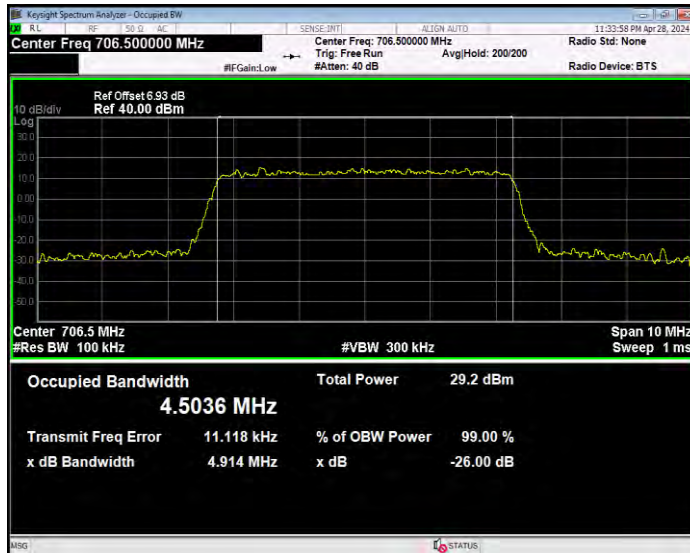

Band17 16QAM BW=5MHz Channel=23755 RB Size=25 Position=#0

Band17 16QAM BW=5MHz Channel=23790 RB Size=25 Position=#0