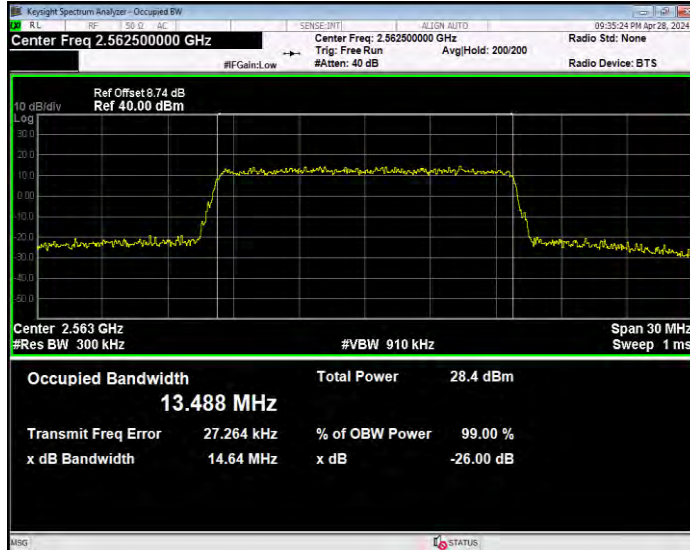

Band7 16QAM BW=10MHz Channel=21400 RB Size=50 Position=#0

Band7 16QAM BW=15MHz Channel=20825 RB Size=75 Position=#0

Band7 16QAM BW=15MHz Channel=21100 RB Size=75 Position=#0

Band7 16QAM BW=15MHz Channel=21375 RB Size=75 Position=#0