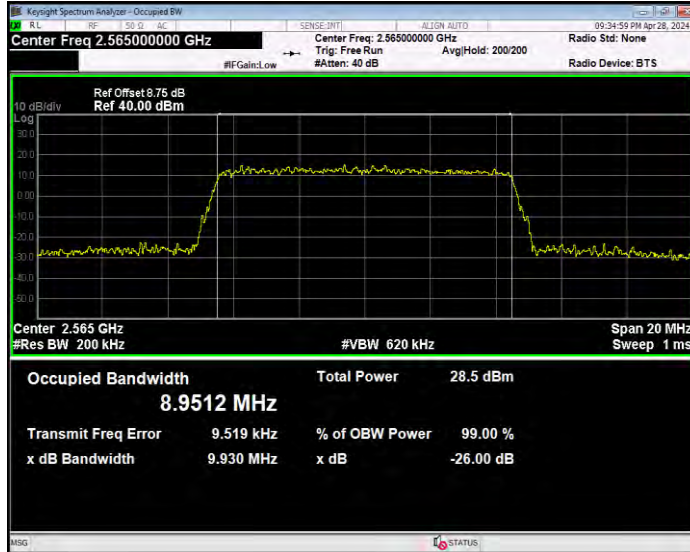

Band7 16QAM BW=10MHz Channel=21400 RB Size=50 Position=#0

Band7 16QAM BW=15MHz Channel=20825 RB Size=75 Position=#0