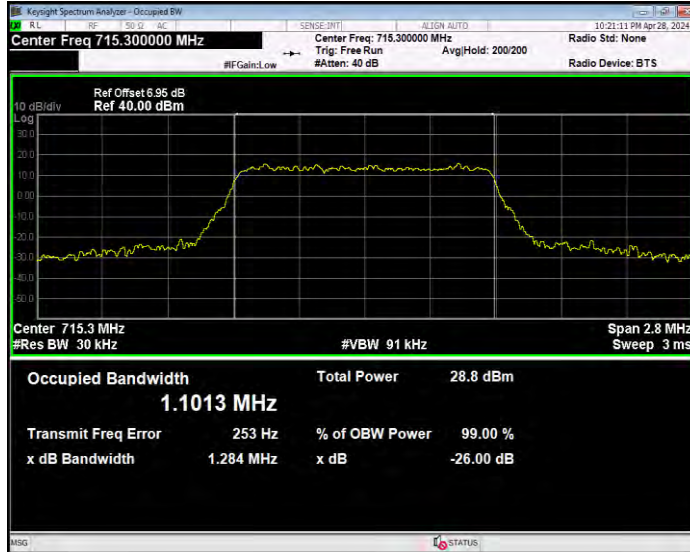

Band12 16QAM BW=1.4MHz Channel=23173 RB Size=6 Position=#0

Band12 16QAM BW=10MHz Channel=23060 RB Size=50 Position=#0