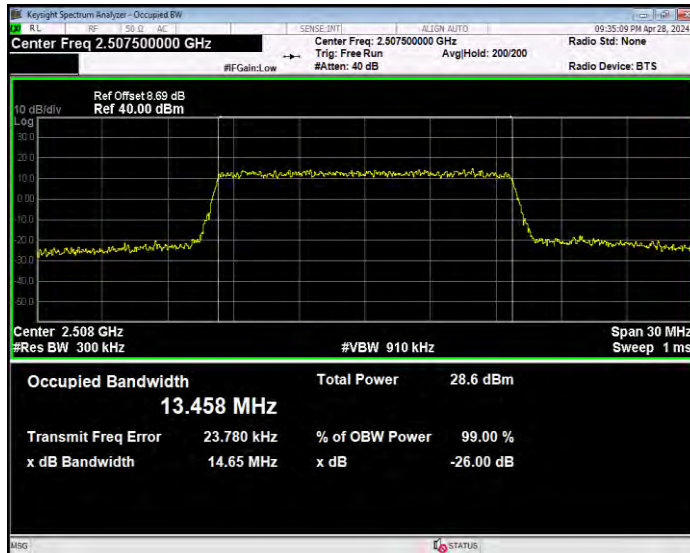

Band7 16QAM BW=15MHz Channel=20825 RB Size=75 Position=#0

Band7 16QAM BW=15MHz Channel=21100 RB Size=75 Position=#0