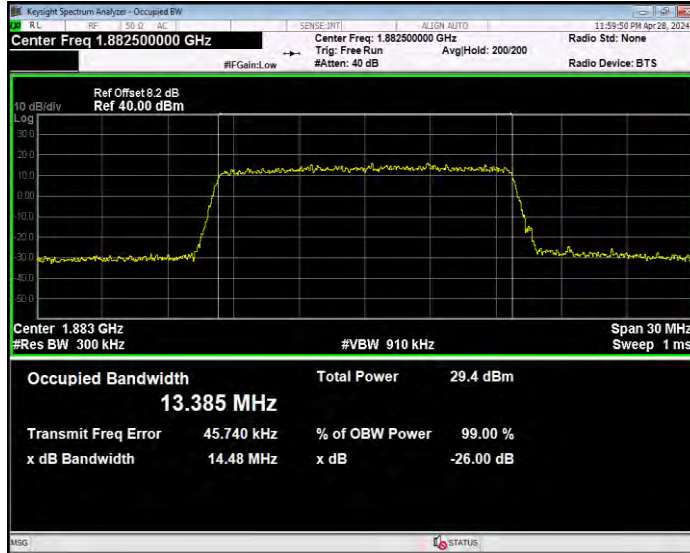

Band25 16QAM BW=15MHz Channel=26365 RB Size=75 Position=#0

Band25 16QAM BW=15MHz Channel=26615 RB Size=75 Position=#0