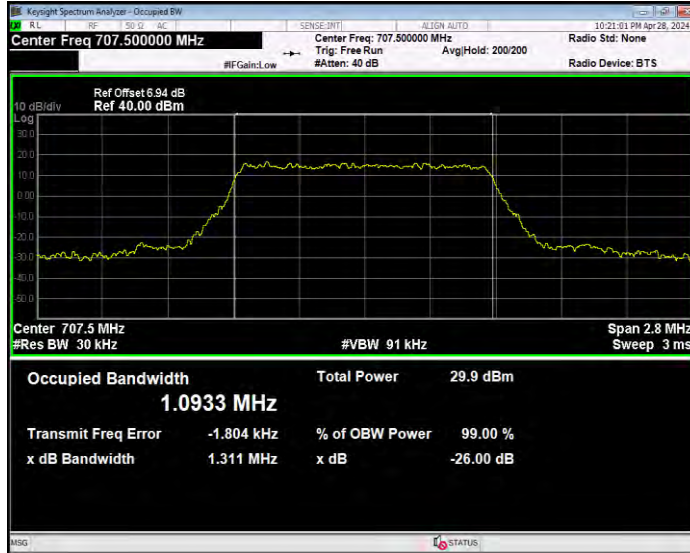

Band12 16QAM BW=5MHz Channel=23095 RB Size=25 Position=#0

Band12 16QAM BW=5MHz Channel=23155 RB Size=25 Position=#0

Band12 QPSK BW=1.4MHz Channel=23017 RB Size=6 Position=#0

Band12 QPSK BW=1.4MHz Channel=23095 RB Size=6 Position=#0