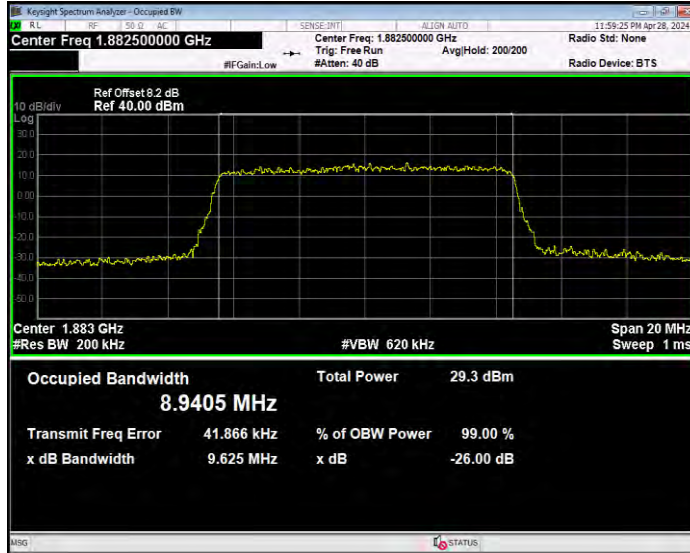

Band25 16QAM BW=10MHz Channel=26365 RB Size=50 Position=#0

Band25 16QAM BW=10MHz Channel=26640 RB Size=50 Position=#0