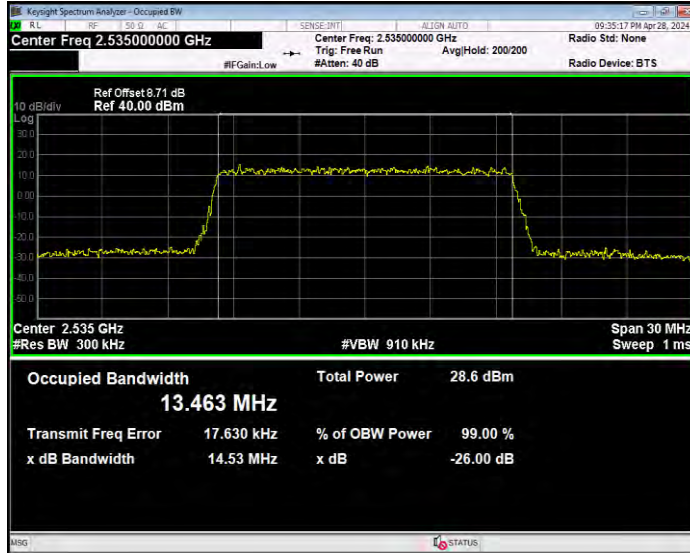

Band7 16QAM BW=15MHz Channel=21100 RB Size=75 Position=#0

Band7 16QAM BW=15MHz Channel=21375 RB Size=75 Position=#0