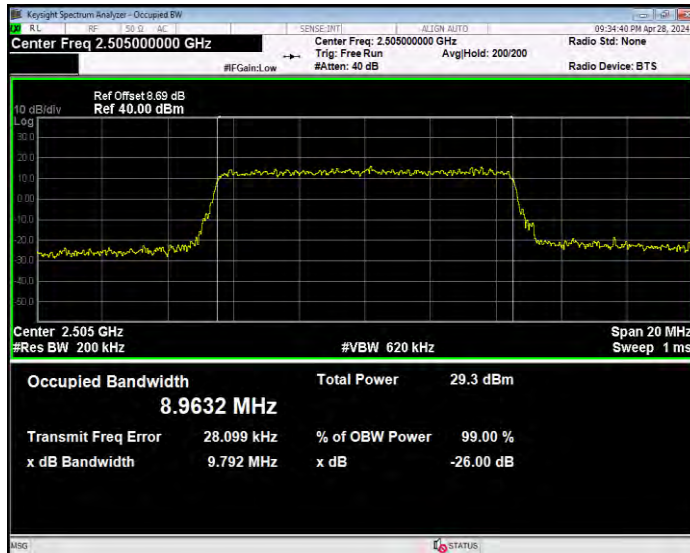

Band7 QPSK BW=10MHz Channel=20800 RB Size=50 Position=#0

Band7 QPSK BW=10MHz Channel=21100 RB Size=50 Position=#0