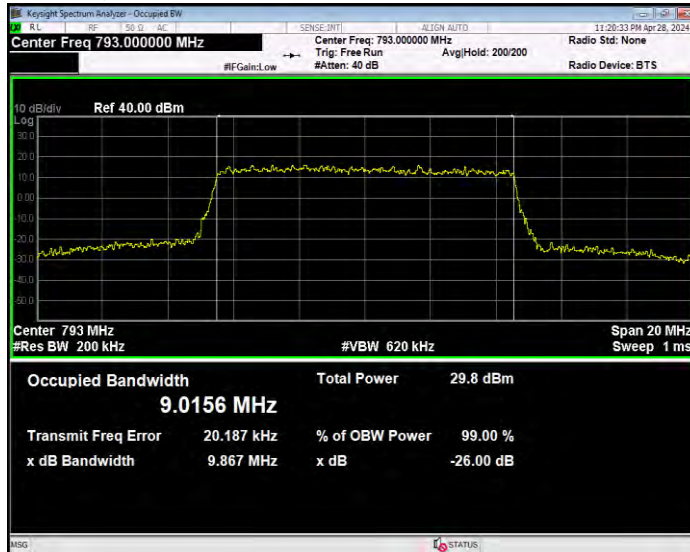

Band14 16QAM BW=10MHz Channel=23330 RB Size=50 Position=#0

Band14 16QAM BW=5MHz Channel=23330 RB Size=25 Position=#0