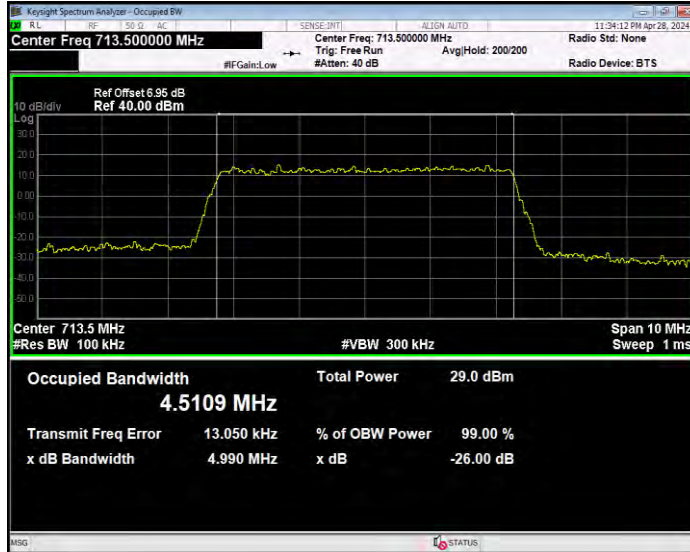

Band17 16QAM BW=10MHz Channel=23800 RB Size=50 Position=#0

Band17 16QAM BW=5MHz Channel=23755 RB Size=25 Position=#0

Band17 16QAM BW=5MHz Channel=23790 RB Size=25 Position=#0

Band17 16QAM BW=5MHz Channel=23825 RB Size=25 Position=#0