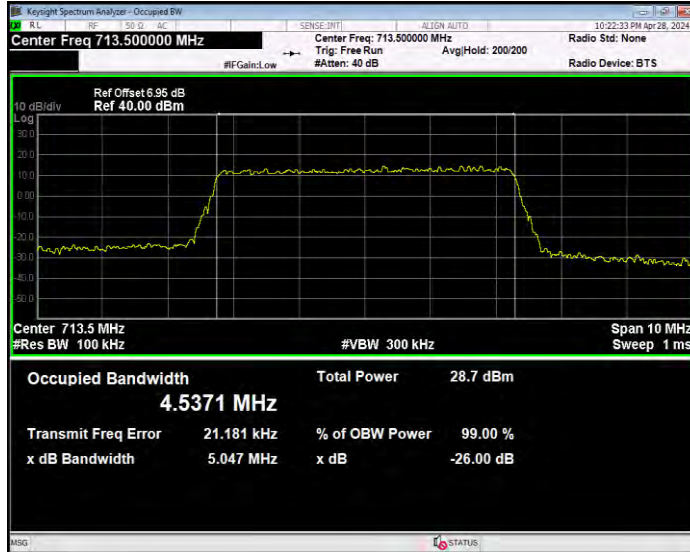

Band12 16QAM BW=5MHz Channel=23155 RB Size=25 Position=#0

Band12 QPSK BW=1.4MHz Channel=23017 RB Size=6 Position=#0