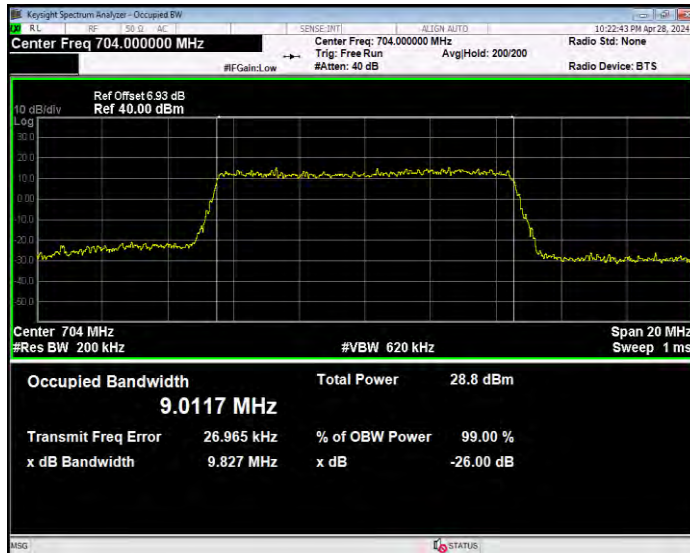

Band12 16QAM BW=10MHz Channel=23060 RB Size=50 Position=#0

Band12 16QAM BW=10MHz Channel=23095 RB Size=50 Position=#0