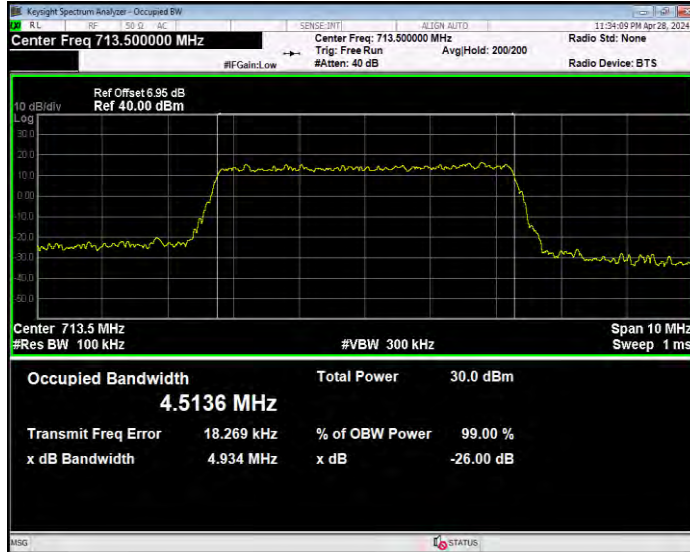

Band17 QPSK BW=5MHz Channel=23825 RB Size=25 Position=#0

Band25 16QAM BW=1.4MHz Channel=26047 RB Size=6 Position=#0