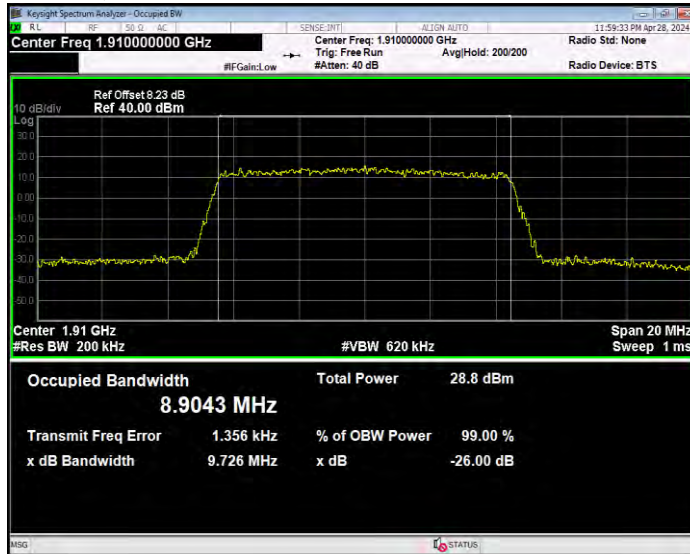

Band25 16QAM BW=1.4MHz Channel=26683 RB Size=6 Position=#0

Band25 16QAM BW=10MHz Channel=26090 RB Size=50 Position=#0

Band25 16QAM BW=10MHz Channel=26365 RB Size=50 Position=#0

Band25 16QAM BW=10MHz Channel=26640 RB Size=50 Position=#0