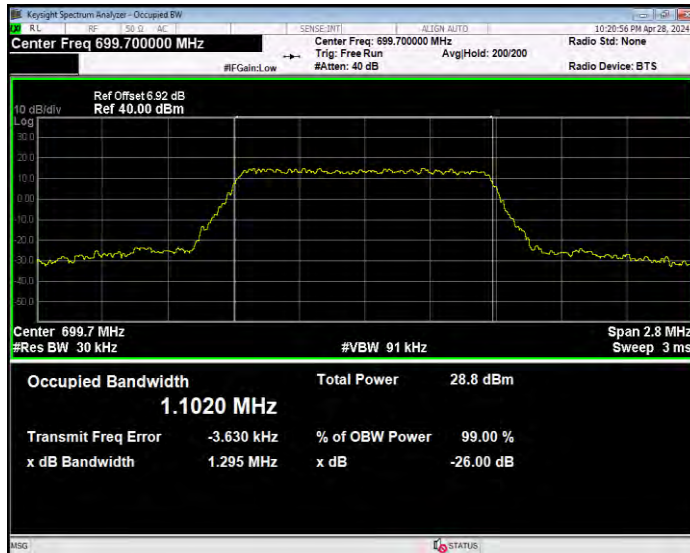

Band12 16QAM BW=1.4MHz Channel=23017 RB Size=6 Position=#0

Band12 16QAM BW=1.4MHz Channel=23095 RB Size=6 Position=#0