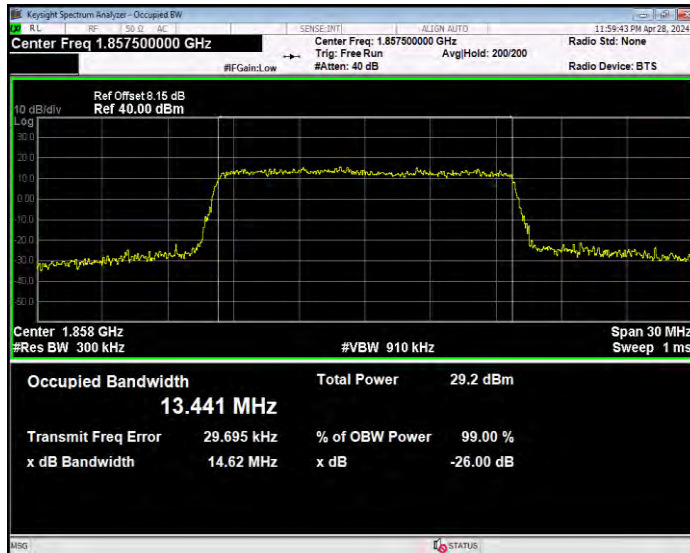

Band25 16QAM BW=15MHz Channel=26115 RB Size=75 Position=#0

Band25 16QAM BW=15MHz Channel=26365 RB Size=75 Position=#0