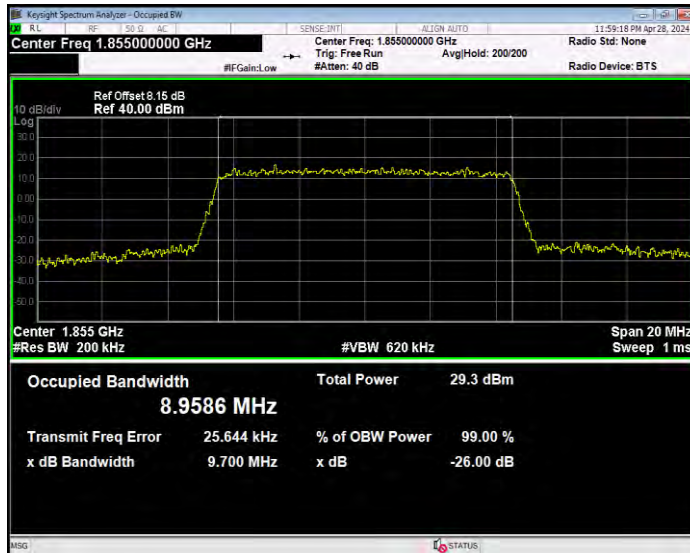

Band25 16QAM BW=10MHz Channel=26090 RB Size=50 Position=#0

Band25 16QAM BW=10MHz Channel=26365 RB Size=50 Position=#0