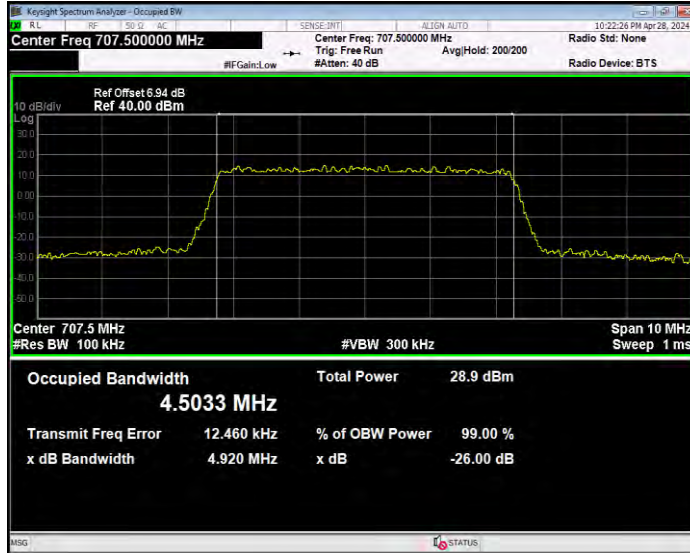

Band12 16QAM BW=5MHz Channel=23095 RB Size=25 Position=#0

Band12 16QAM BW=5MHz Channel=23155 RB Size=25 Position=#0