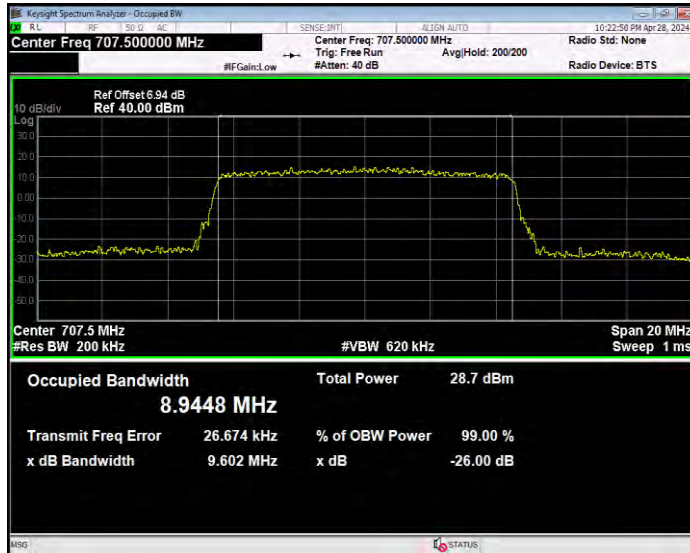

Band12 16QAM BW=10MHz Channel=23095 RB Size=50 Position=#0

Band12 16QAM BW=10MHz Channel=23130 RB Size=50 Position=#0