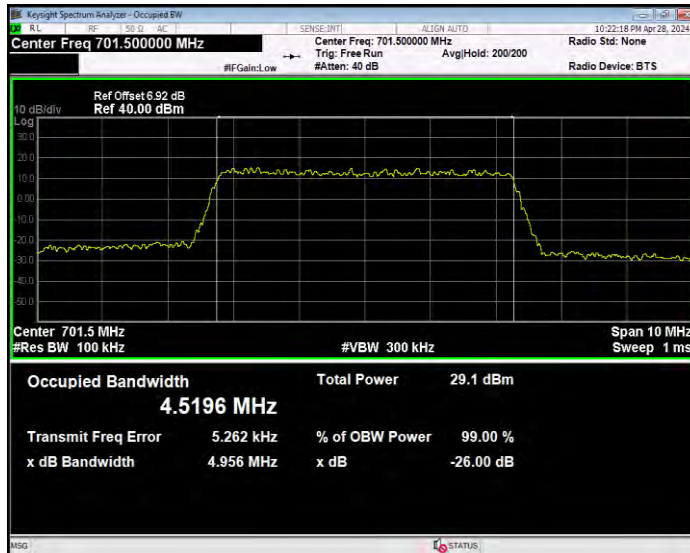

Band12 16QAM BW=3MHz Channel=23025 RB Size=15 Position=#0

Band12 16QAM BW=3MHz Channel=23095 RB Size=15 Position=#0

Band12 16QAM BW=3MHz Channel=23165 RB Size=15 Position=#0

Band12 16QAM BW=5MHz Channel=23035 RB Size=25 Position=#0