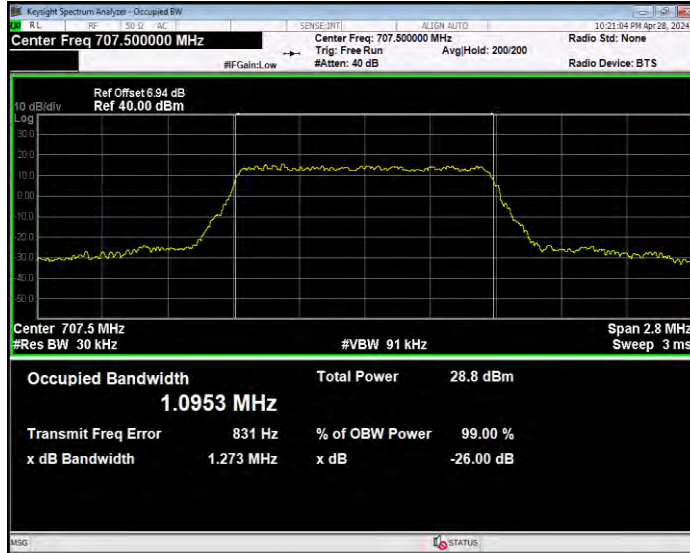

Band7 QPSK BW=5MHz Channel=21100 RB Size=25 Position=#0

Band7 QPSK BW=5MHz Channel=21425 RB Size=25 Position=#0

Band12 16QAM BW=1.4MHz Channel=23017 RB Size=6 Position=#0

Band12 16QAM BW=1.4MHz Channel=23095 RB Size=6 Position=#0