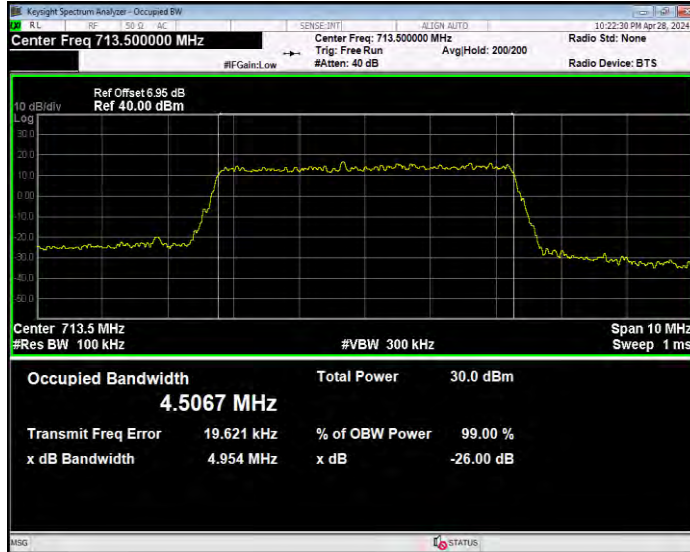

Band12 QPSK BW=5MHz Channel=23155 RB Size=25 Position=#0

Band13 16QAM BW=10MHz Channel=23230 RB Size=50 Position=#0