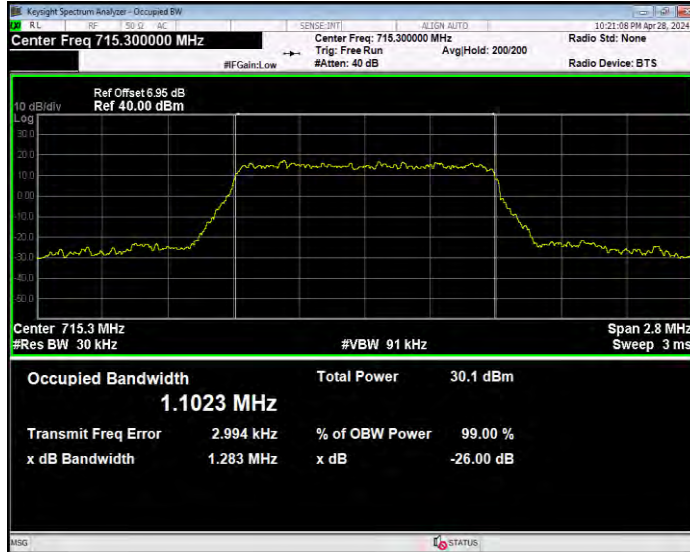

Band12 QPSK BW=1.4MHz Channel=23173 RB Size=6 Position=#0

Band12 QPSK BW=10MHz Channel=23060 RB Size=50 Position=#0