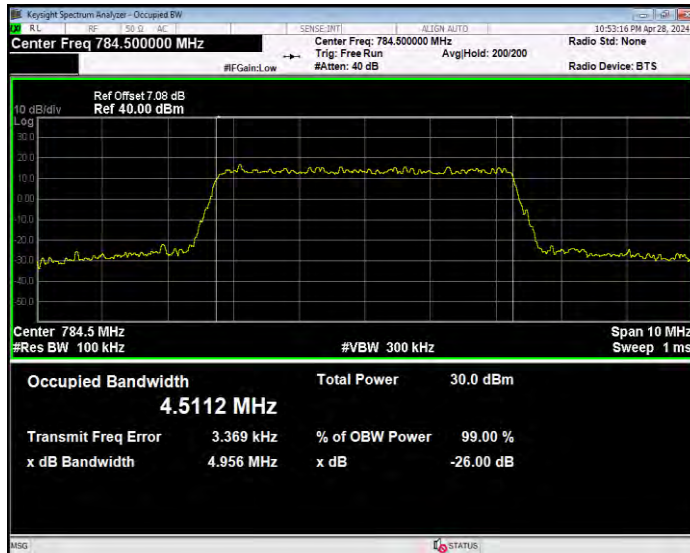

Band13 16QAM BW=5MHz Channel=23255 RB Size=25 Position=#0

Band13 QPSK BW=10MHz Channel=23230 RB Size=50 Position=#0