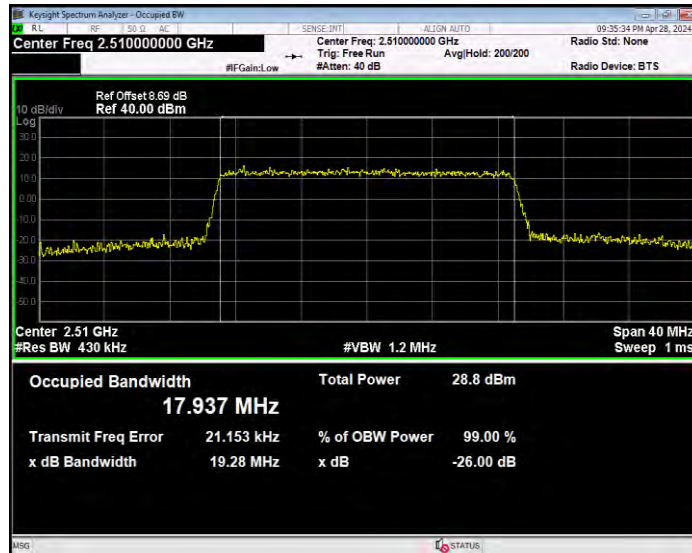

Band7 16QAM BW=20MHz Channel=20850 RB Size=100 Position=#0

Band7 16QAM BW=20MHz Channel=21100 RB Size=100 Position=#0