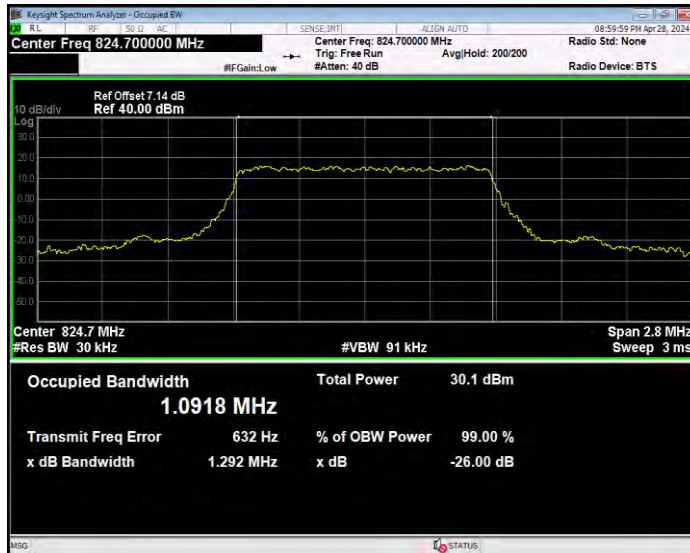

Band5 16QAM BW=5MHz Channel=20525 RB Size=25 Position=#0

Band5 16QAM BW=5MHz Channel=20625 RB Size=25 Position=#0

Band5 QPSK BW=1.4MHz Channel=20407 RB Size=6 Position=#0

Band5 QPSK BW=1.4MHz Channel=20525 RB Size=6 Position=#0