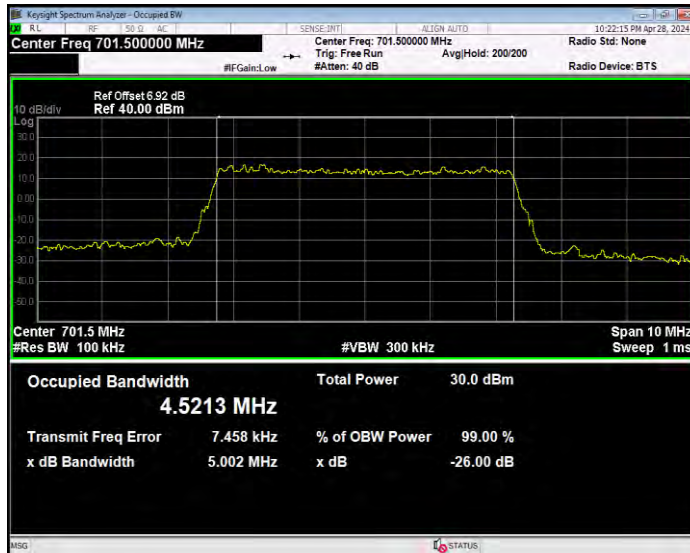

Band12 QPSK BW=3MHz Channel=23025 RB Size=15 Position=#0

Band12 QPSK BW=3MHz Channel=23095 RB Size=15 Position=#0

Band12 QPSK BW=3MHz Channel=23165 RB Size=15 Position=#0

Band12 QPSK BW=5MHz Channel=23035 RB Size=25 Position=#0