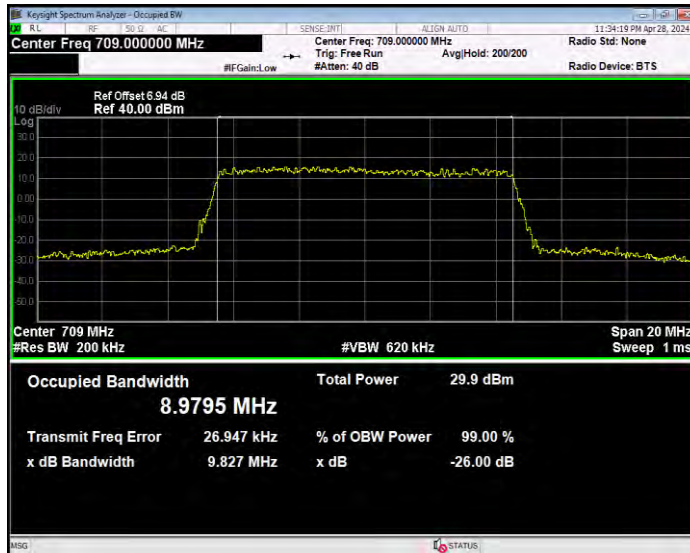

Band17 QPSK BW=10MHz Channel=23780 RB Size=50 Position=#0

Band17 QPSK BW=10MHz Channel=23790 RB Size=50 Position=#0