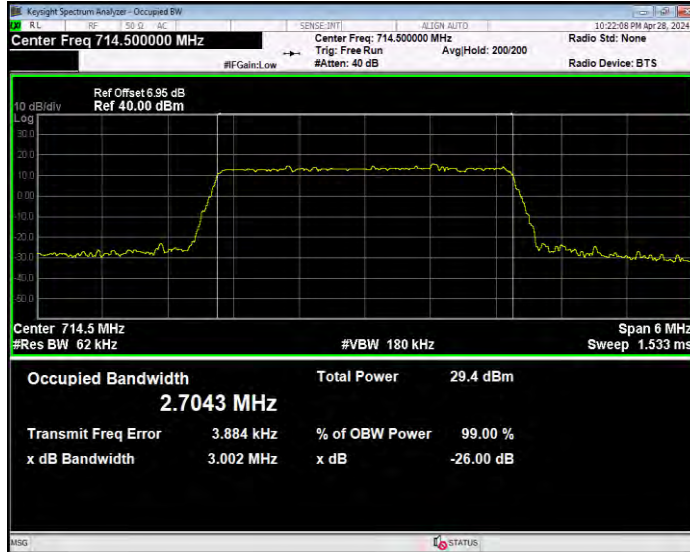

Band12 16QAM BW=3MHz Channel=23165 RB Size=15 Position=#0

Band12 16QAM BW=5MHz Channel=23035 RB Size=25 Position=#0