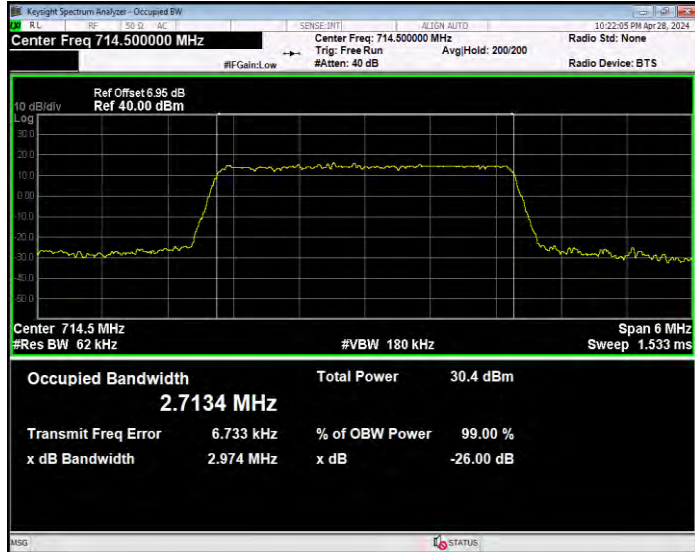

Band12 QPSK BW=3MHz Channel=23165 RB Size=15 Position=#0

Band12 QPSK BW=5MHz Channel=23035 RB Size=25 Position=#0