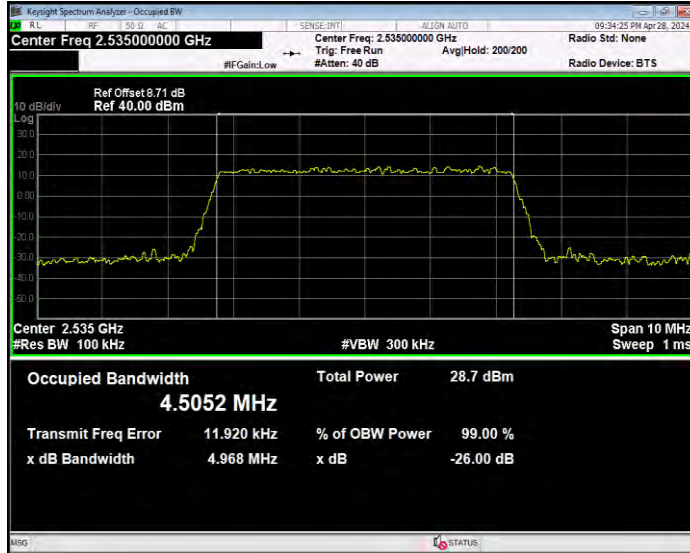

Band7 16QAM BW=5MHz Channel=21100 RB Size=25 Position=#0

Band7 16QAM BW=5MHz Channel=21425 RB Size=25 Position=#0