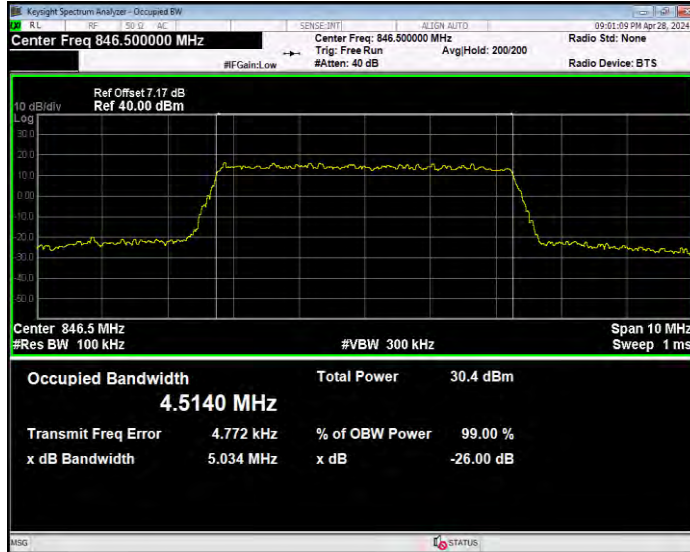

Band5 16QAM BW=5MHz Channel=20525 RB Size=25 Position=#0

Band5 16QAM BW=5MHz Channel=20625 RB Size=25 Position=#0

Band5 QPSK BW=1.4MHz Channel=20407 RB Size=6 Position=#0

Band5 QPSK BW=1.4MHz Channel=20525 RB Size=6 Position=#0