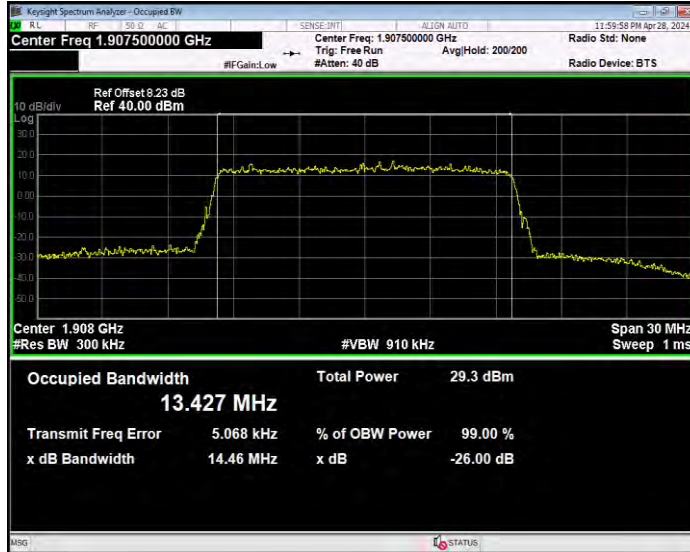

Band25 16QAM BW=15MHz Channel=26615 RB Size=75 Position=#0

Band25 16QAM BW=20MHz Channel=26140 RB Size=100 Position=#0