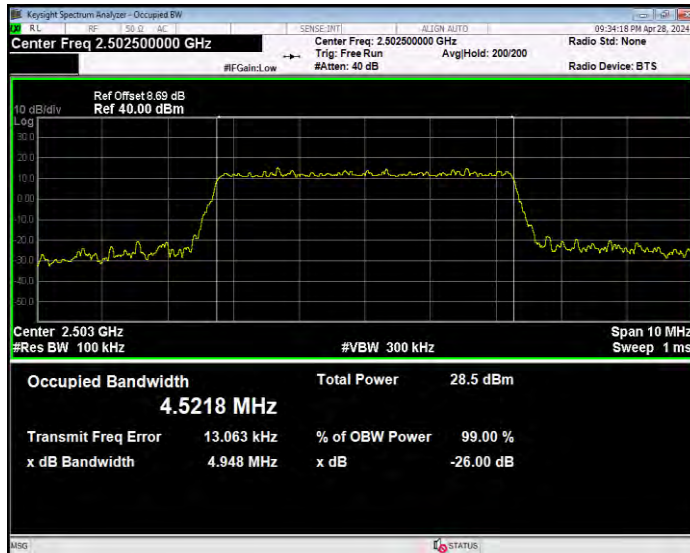

Band7 16QAM BW=20MHz Channel=20850 RB Size=100 Position=#0

Band7 16QAM BW=20MHz Channel=21100 RB Size=100 Position=#0

Band7 16QAM BW=20MHz Channel=21350 RB Size=100 Position=#0

Band7 16QAM BW=5MHz Channel=20775 RB Size=25 Position=#0