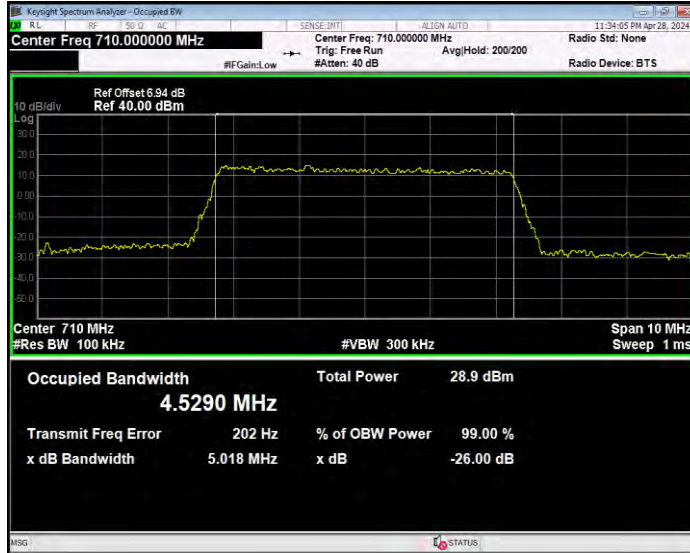

Band17 16QAM BW=5MHz Channel=23790 RB Size=25 Position=#0

Band17 16QAM BW=5MHz Channel=23825 RB Size=25 Position=#0