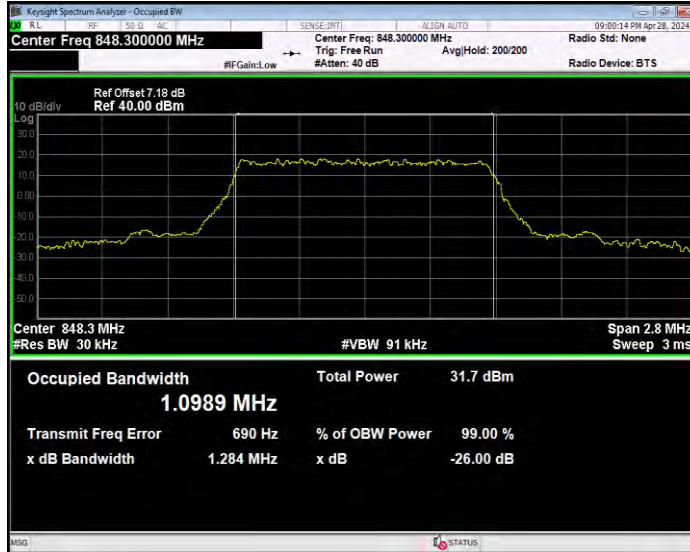

Band5 QPSK BW=1.4MHz Channel=20643 RB Size=6 Position=#0

Band5 QPSK BW=10MHz Channel=20450 RB Size=50 Position=#0