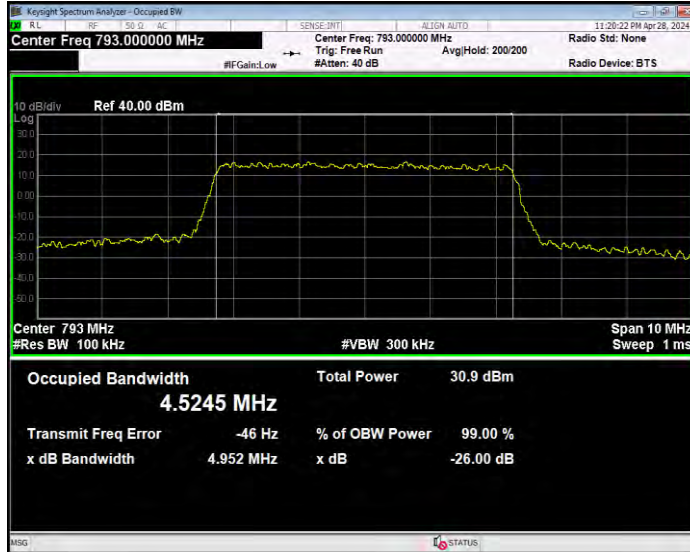

Band14 QPSK BW=5MHz Channel=23330 RB Size=25 Position=#0

Band17 16QAM BW=10MHz Channel=23780 RB Size=50 Position=#0