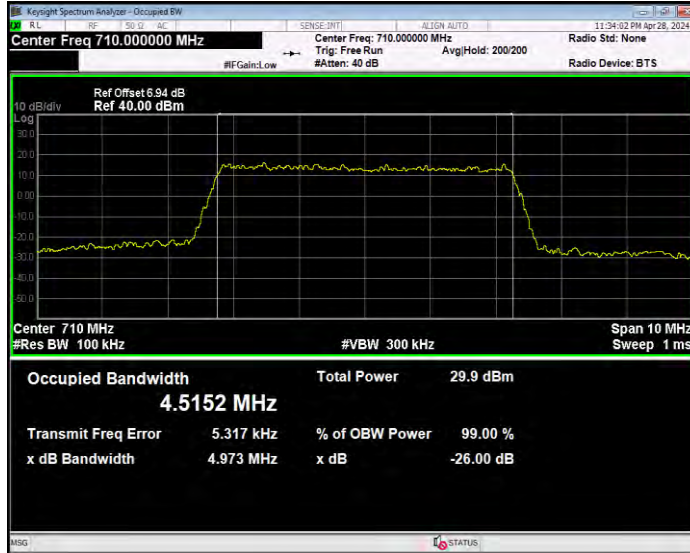

Band17 QPSK BW=5MHz Channel=23790 RB Size=25 Position=#0

Band17 QPSK BW=5MHz Channel=23825 RB Size=25 Position=#0