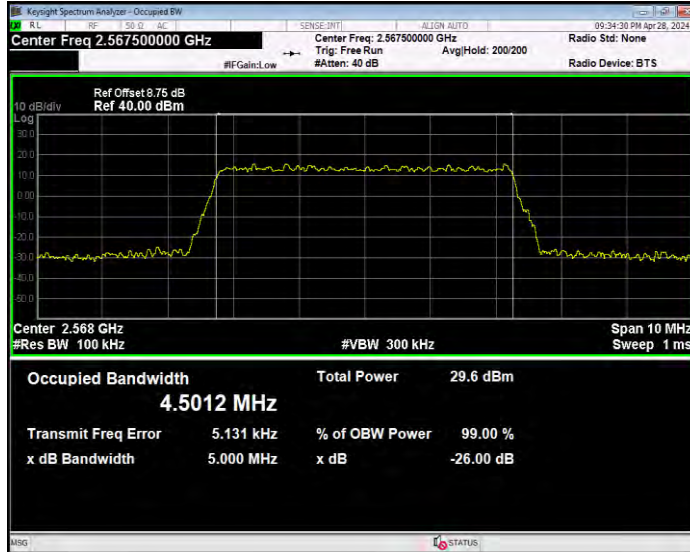

Band7 QPSK BW=5MHz Channel=21425 RB Size=25 Position=#0

Band12 16QAM BW=1.4MHz Channel=23017 RB Size=6 Position=#0