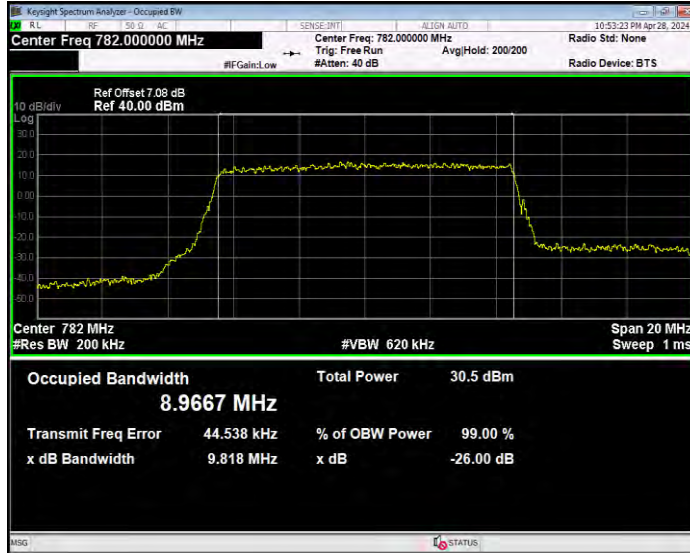

Band13 QPSK BW=10MHz Channel=23230 RB Size=50 Position=#0

Band13 QPSK BW=5MHz Channel=23205 RB Size=25 Position=#0