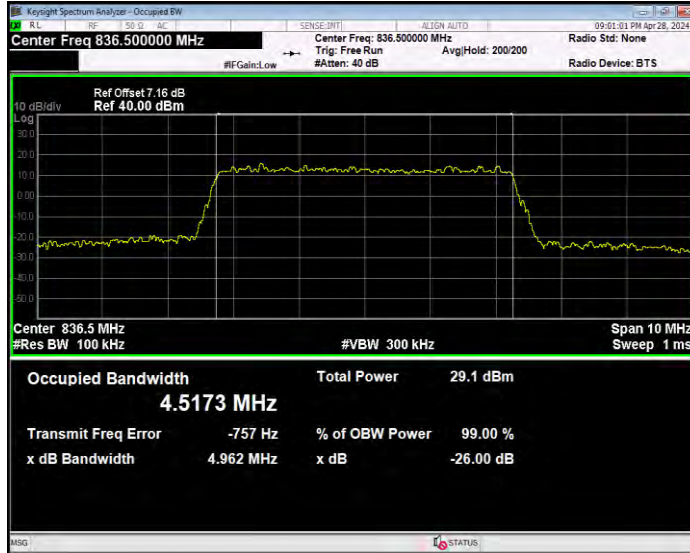

Band5 16QAM BW=5MHz Channel=20525 RB Size=25 Position=#0

Band5 16QAM BW=5MHz Channel=20625 RB Size=25 Position=#0

Band5 QPSK BW=1.4MHz Channel=20407 RB Size=6 Position=#0

Band5 QPSK BW=1.4MHz Channel=20525 RB Size=6 Position=#0