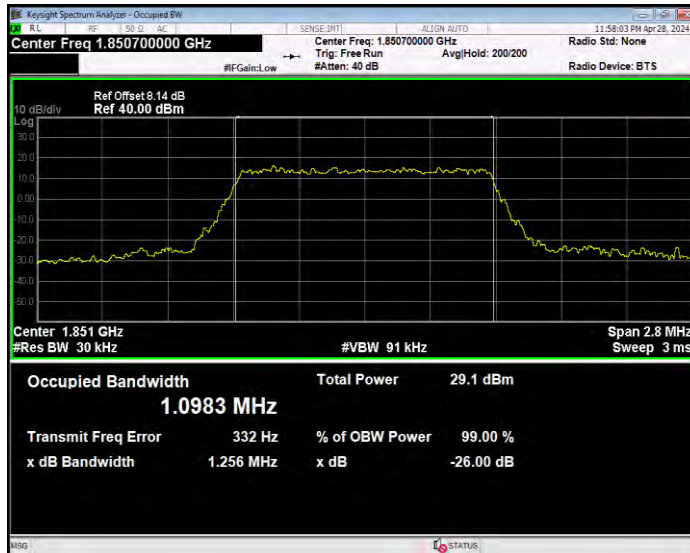

Band25 16QAM BW=1.4MHz Channel=26047 RB Size=6 Position=#0

Band25 16QAM BW=1.4MHz Channel=26365 RB Size=6 Position=#0