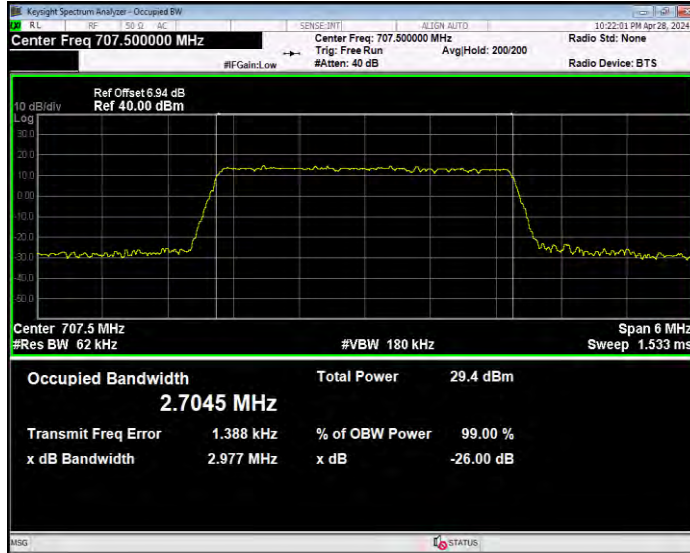

Band12 16QAM BW=3MHz Channel=23095 RB Size=15 Position=#0

Band12 16QAM BW=3MHz Channel=23165 RB Size=15 Position=#0