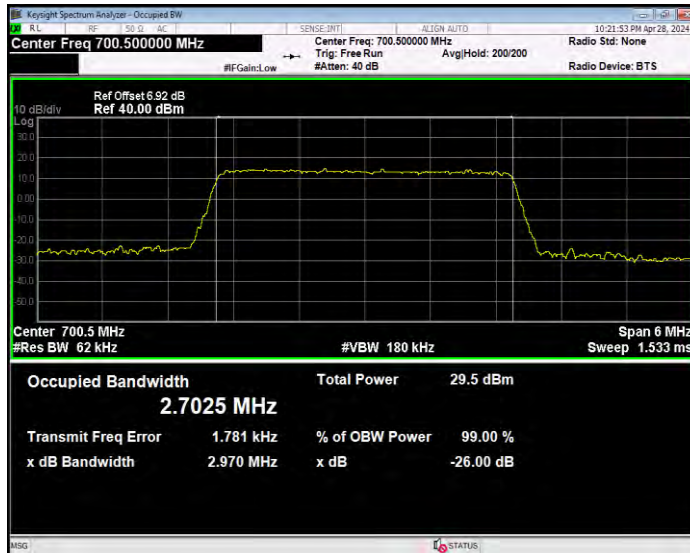

Band12 16QAM BW=3MHz Channel=23025 RB Size=15 Position=#0

Band12 16QAM BW=3MHz Channel=23095 RB Size=15 Position=#0