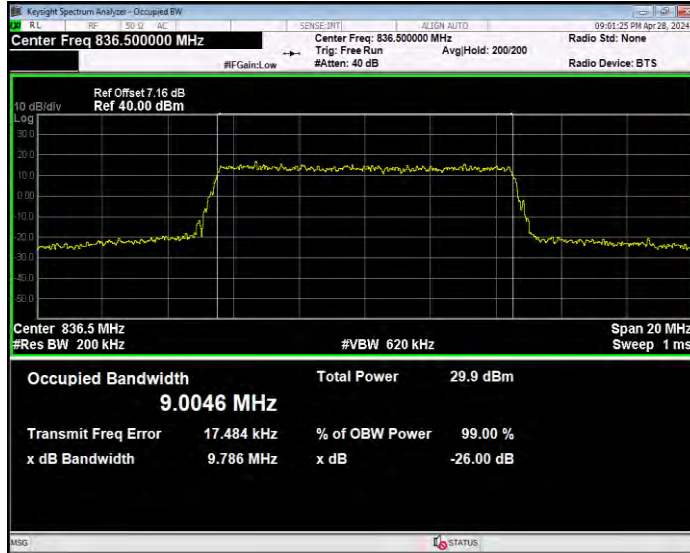

Band5 QPSK BW=10MHz Channel=20525 RB Size=50 Position=#0

Band5 QPSK BW=10MHz Channel=20600 RB Size=50 Position=#0