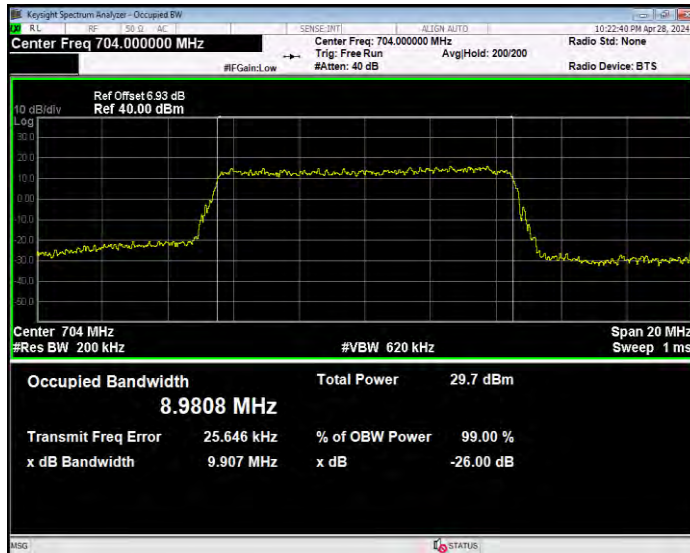

Band12 QPSK BW=10MHz Channel=23060 RB Size=50 Position=#0

Band12 QPSK BW=10MHz Channel=23095 RB Size=50 Position=#0