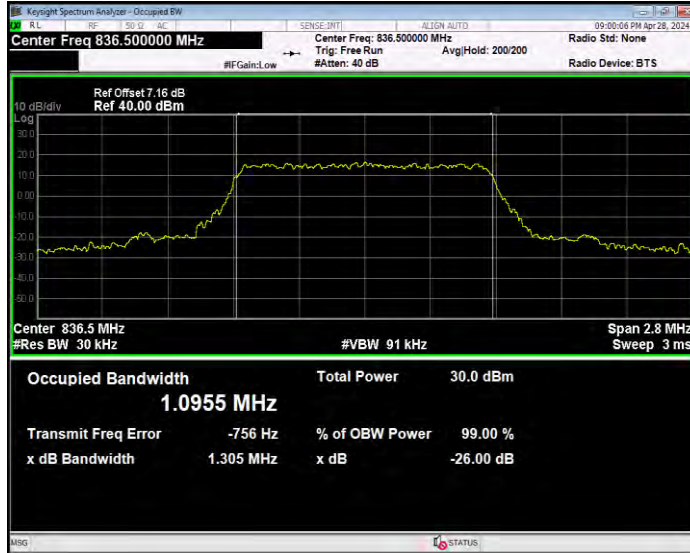

Band5 16QAM BW=5MHz Channel=20525 RB Size=25 Position=#0

Band5 16QAM BW=5MHz Channel=20625 RB Size=25 Position=#0

Band5 QPSK BW=1.4MHz Channel=20407 RB Size=6 Position=#0

Band5 QPSK BW=1.4MHz Channel=20525 RB Size=6 Position=#0