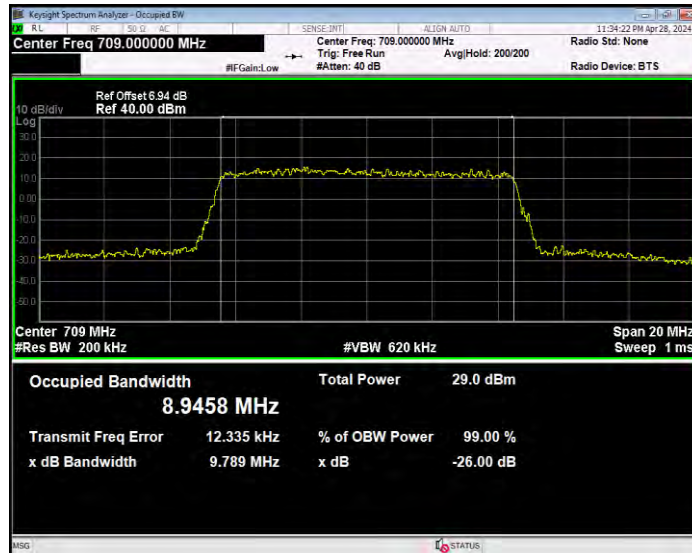

Band17 16QAM BW=10MHz Channel=23780 RB Size=50 Position=#0

Band17 16QAM BW=10MHz Channel=23790 RB Size=50 Position=#0