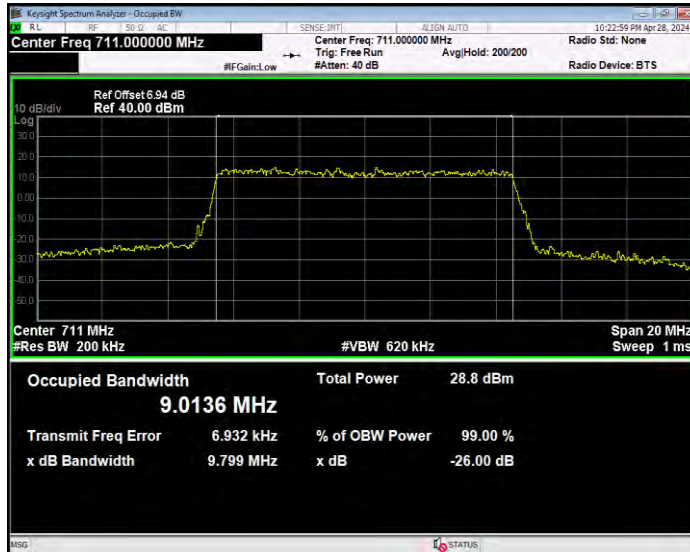

Band12 16QAM BW=1.4MHz Channel=23173 RB Size=6 Position=#0

Band12 16QAM BW=10MHz Channel=23060 RB Size=50 Position=#0

Band12 16QAM BW=10MHz Channel=23095 RB Size=50 Position=#0

Band12 16QAM BW=10MHz Channel=23130 RB Size=50 Position=#0