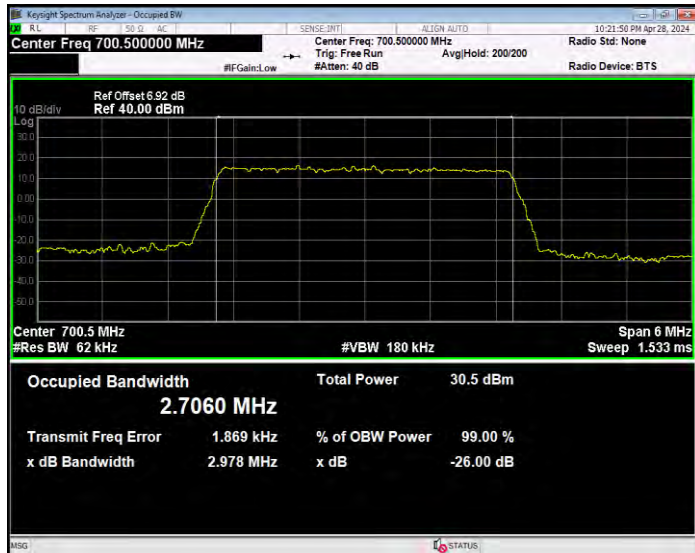

Band12 QPSK BW=3MHz Channel=23025 RB Size=15 Position=#0

Band12 QPSK BW=3MHz Channel=23095 RB Size=15 Position=#0