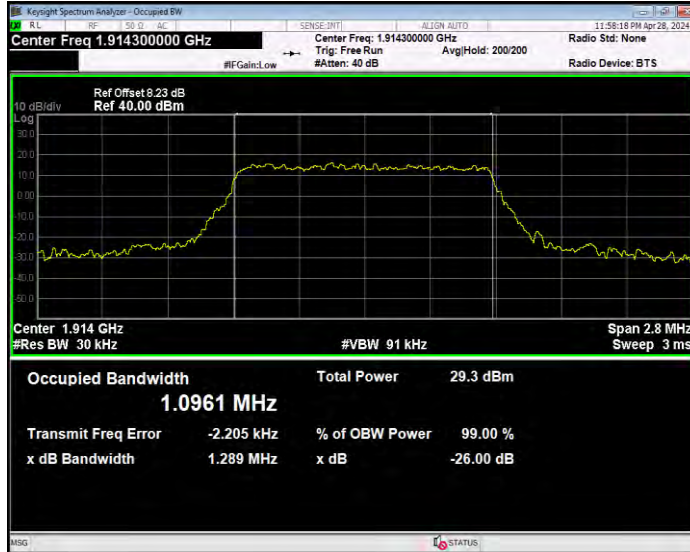

Band25 16QAM BW=1.4MHz Channel=26683 RB Size=6 Position=#0

Band25 16QAM BW=10MHz Channel=26090 RB Size=50 Position=#0