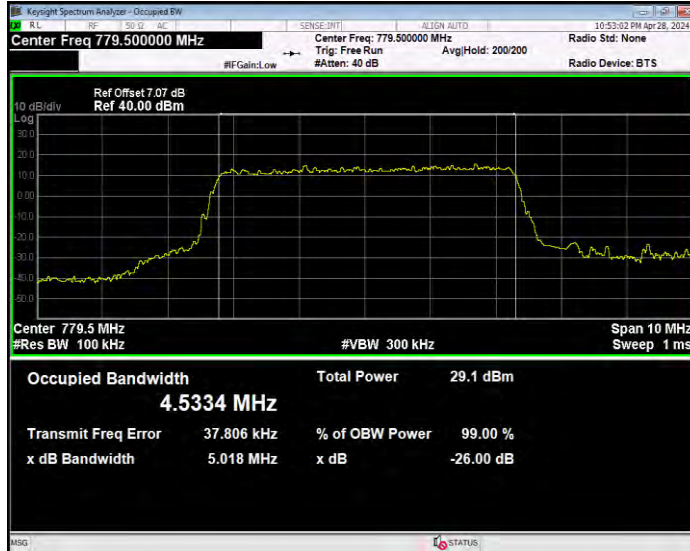

Band12 QPSK BW=5MHz Channel=23095 RB Size=25 Position=#0

Band12 QPSK BW=5MHz Channel=23155 RB Size=25 Position=#0

Band13 16QAM BW=10MHz Channel=23230 RB Size=50 Position=#0

Band13 16QAM BW=5MHz Channel=23205 RB Size=25 Position=#0