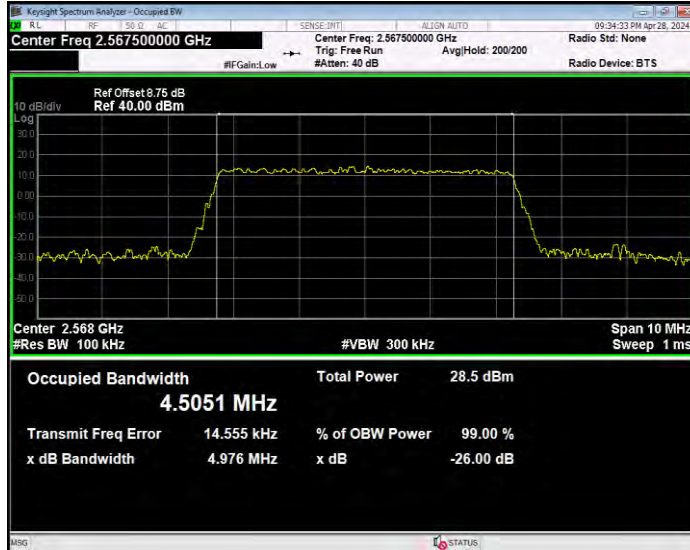

Band7 16QAM BW=5MHz Channel=21425 RB Size=25 Position=#0

Band7 QPSK BW=10MHz Channel=20800 RB Size=50 Position=#0