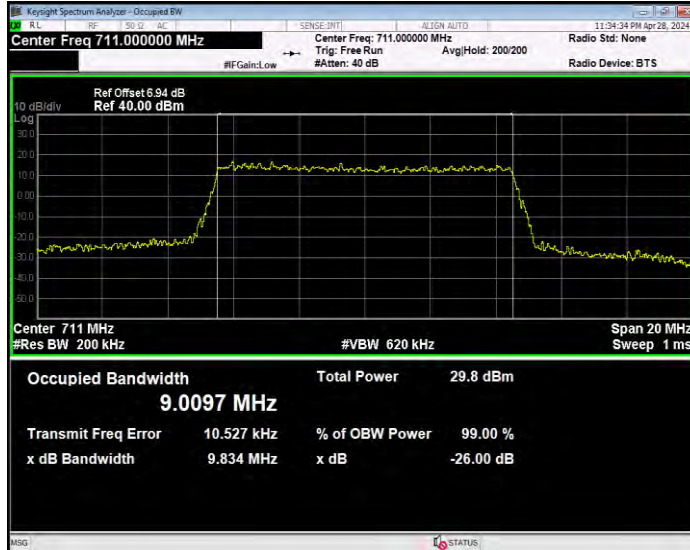

Band17 QPSK BW=10MHz Channel=23800 RB Size=50 Position=#0

Band17 QPSK BW=5MHz Channel=23755 RB Size=25 Position=#0