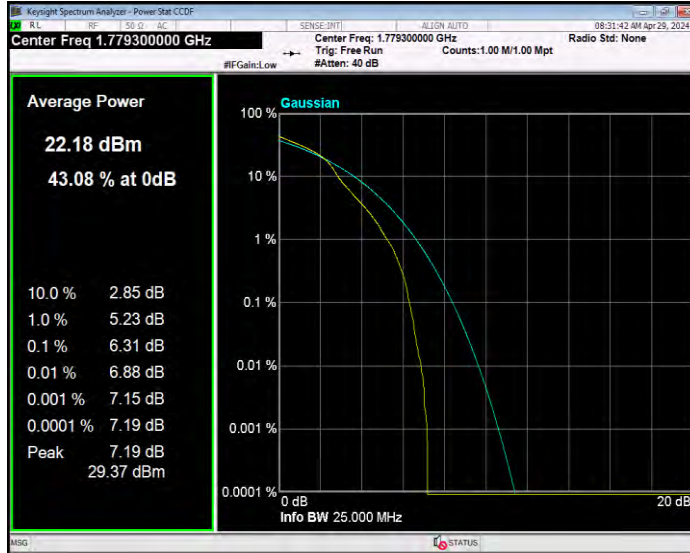

Band41 QPSK BW=5MHz Channel=41565 RB Size=1 Position=#0

Band66 16QAM BW=1.4MHz Channel=131979 RB Size=1 Position=#0

Band66 16QAM BW=1.4MHz Channel=132322 RB Size=1 Position=#0

Band66 16QAM BW=1.4MHz Channel=132665 RB Size=1 Position=#0