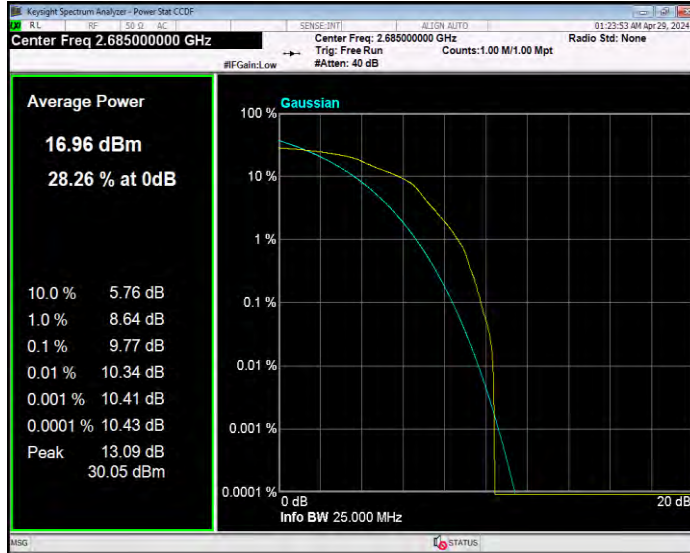

Band26(824-849) QPSK BW=5MHz Channel=27015 RB Size=1 Position=#0

Band41 16QAM BW=10MHz Channel=39700 RB Size=1 Position=#0

Band41 16QAM BW=10MHz Channel=40620 RB Size=1 Position=#0

Band41 16QAM BW=10MHz Channel=41540 RB Size=1 Position=#0