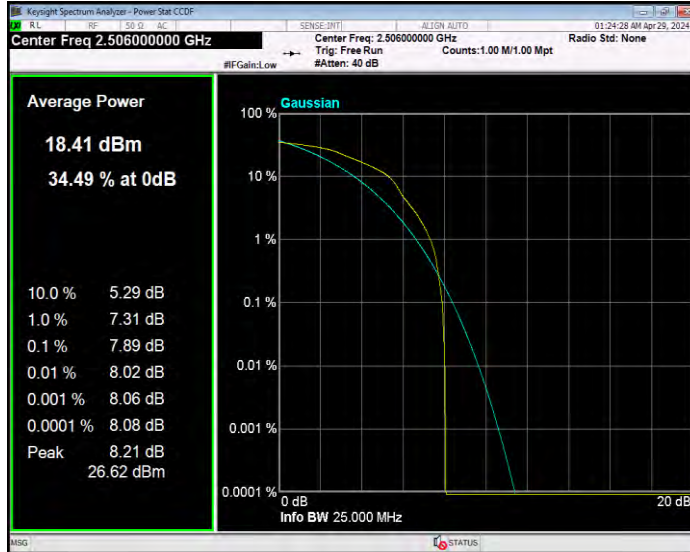

Band41 16QAM BW=15MHz Channel=39725 RB Size=1 Position=#0

Band41 16QAM BW=15MHz Channel=40620 RB Size=1 Position=#0

Band41 16QAM BW=15MHz Channel=41515 RB Size=1 Position=#0

Band41 16QAM BW=20MHz Channel=39750 RB Size=1 Position=#0