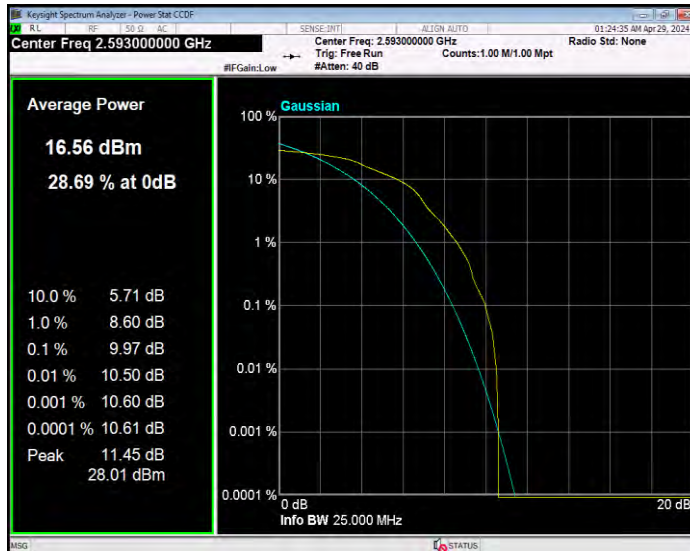

Band41 16QAM BW=20MHz Channel=40620 RB Size=1 Position=#0

Band41 16QAM BW=20MHz Channel=41490 RB Size=1 Position=#0