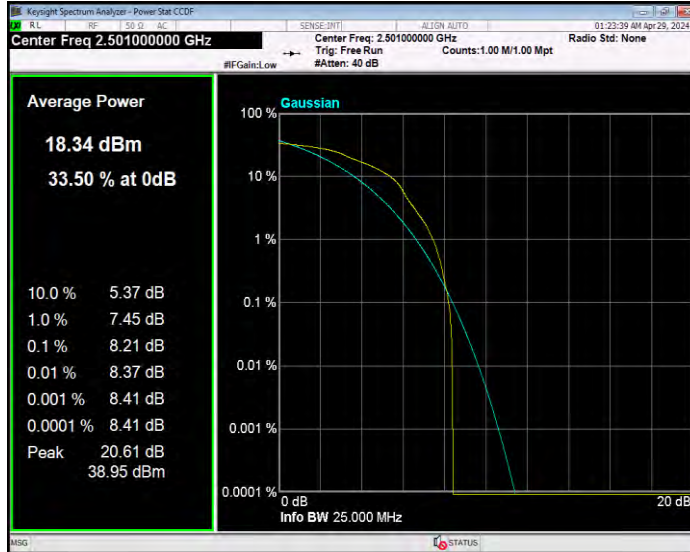

Band41 16QAM BW=10MHz Channel=39700 RB Size=1 Position=#0

Band41 16QAM BW=10MHz Channel=40620 RB Size=1 Position=#0