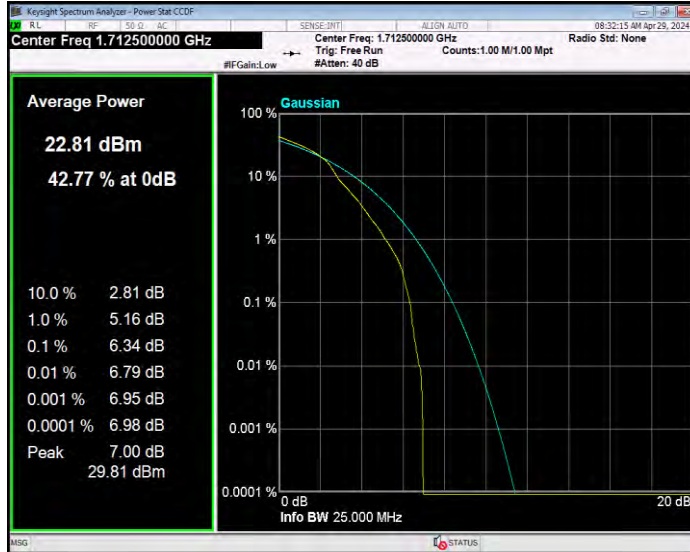

Band66 16QAM BW=5MHz Channel=131997 RB Size=1 Position=#0

Band66 16QAM BW=5MHz Channel=132322 RB Size=1 Position=#0