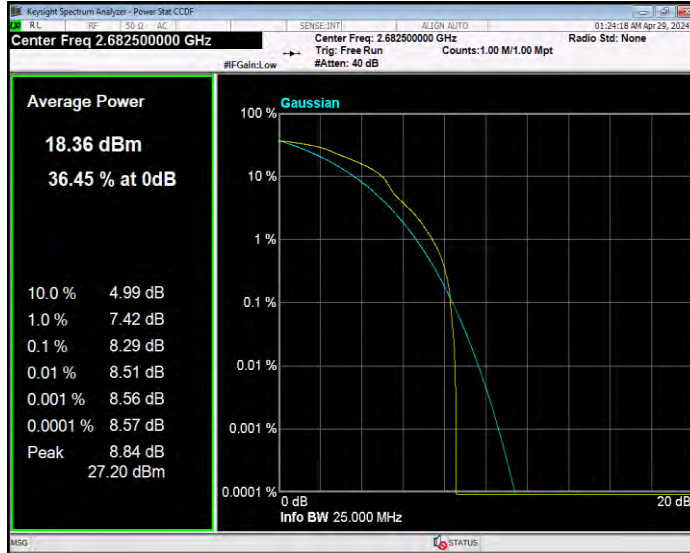

Band41 16QAM BW=15MHz Channel=41515 RB Size=1 Position=#0

Band41 16QAM BW=20MHz Channel=39750 RB Size=1 Position=#0