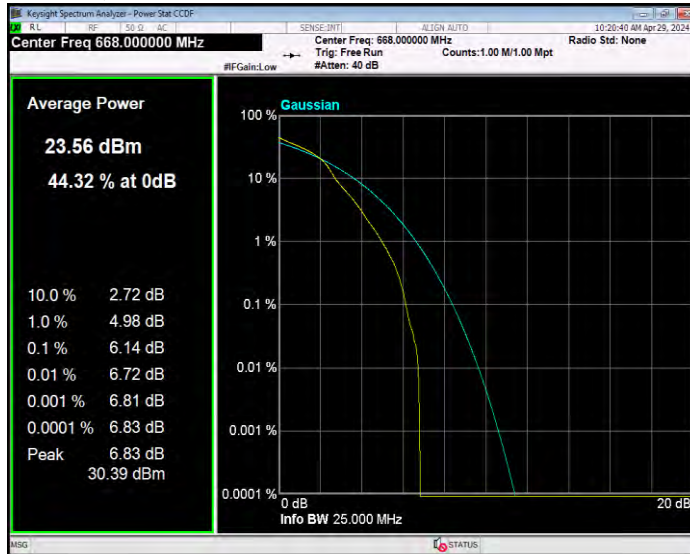

Band71 16QAM BW=10MHz Channel=133172 RB Size=1 Position=#0

Band71 16QAM BW=10MHz Channel=133297 RB Size=1 Position=#0