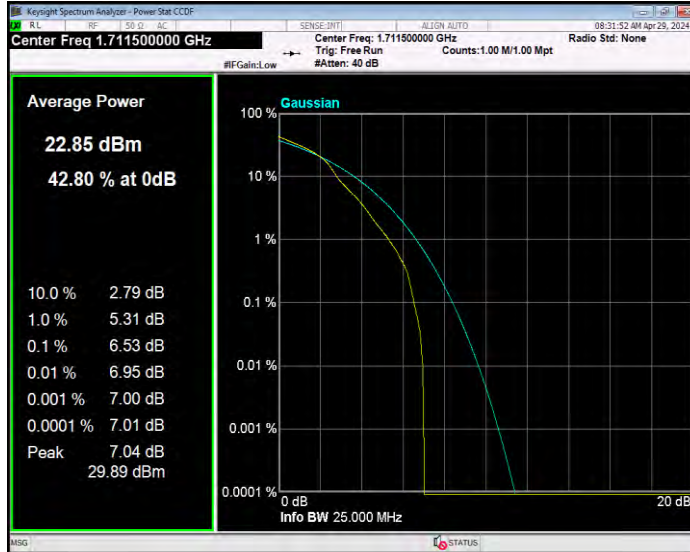

Band66 16QAM BW=3MHz Channel=131987 RB Size=1 Position=#0

Band66 16QAM BW=3MHz Channel=132322 RB Size=1 Position=#0