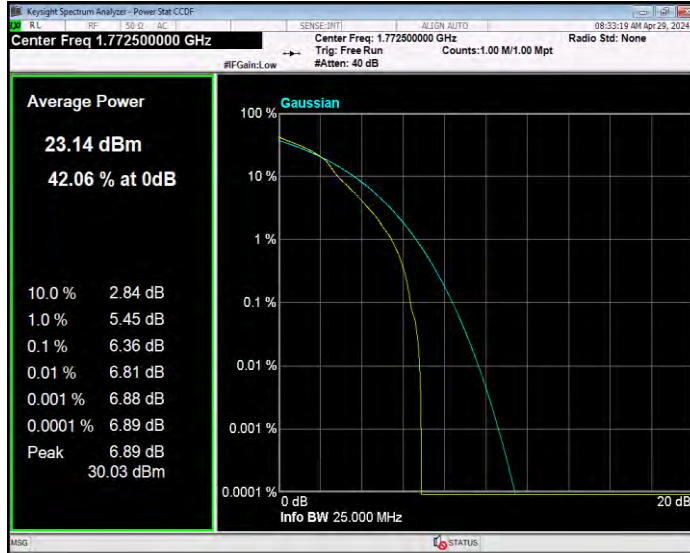

Band66 16QAM BW=15MHz Channel=132597 RB Size=1 Position=#0

Band66 16QAM BW=20MHz Channel=132072 RB Size=1 Position=#0