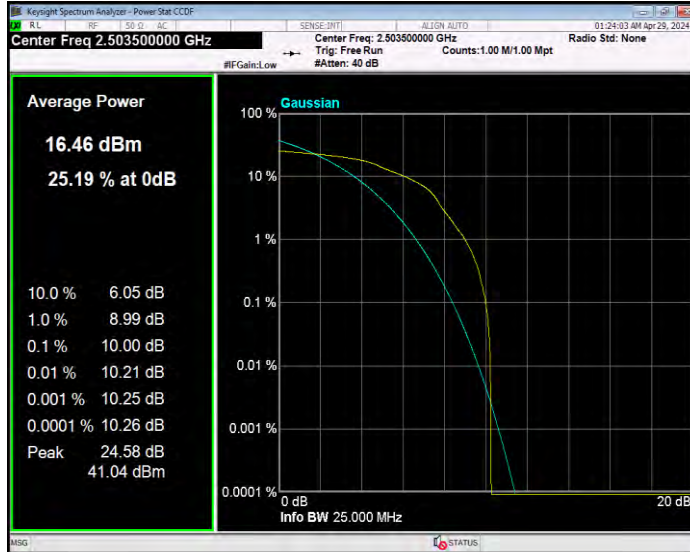

Band41 16QAM BW=15MHz Channel=39725 RB Size=1 Position=#0

Band41 16QAM BW=15MHz Channel=40620 RB Size=1 Position=#0