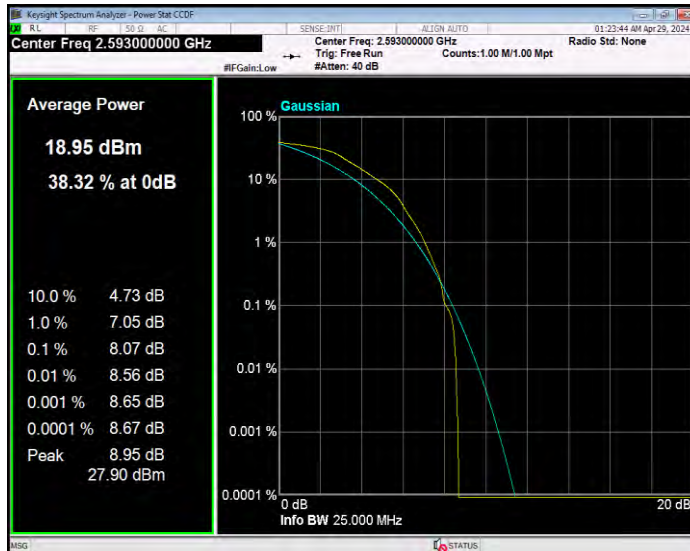

Band41 QPSK BW=10MHz Channel=40620 RB Size=1 Position=#0

Band41 QPSK BW=10MHz Channel=41540 RB Size=1 Position=#0