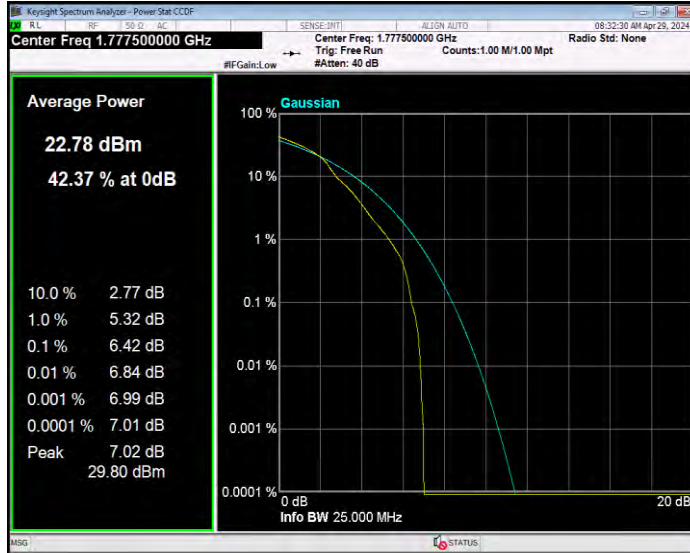

Band66 16QAM BW=5MHz Channel=132647 RB Size=1 Position=#0

Band66 QPSK BW=1.4MHz Channel=131979 RB Size=1 Position=#0