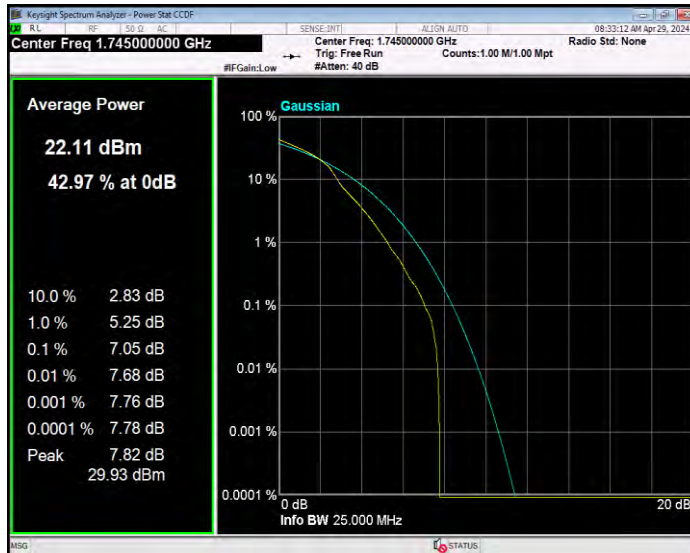

Band66 16QAM BW=15MHz Channel=132322 RB Size=1 Position=#0

Band66 16QAM BW=15MHz Channel=132597 RB Size=1 Position=#0