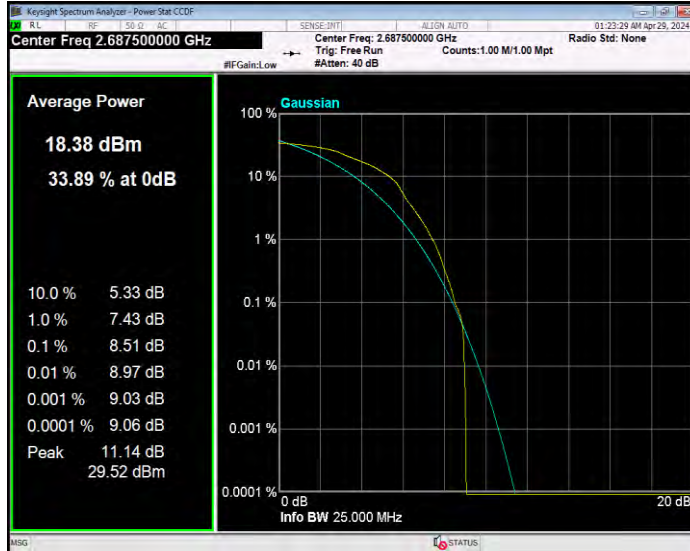

Band41 16QAM BW=5MHz Channel=41565 RB Size=1 Position=#0

Band41 QPSK BW=10MHz Channel=39700 RB Size=1 Position=#0