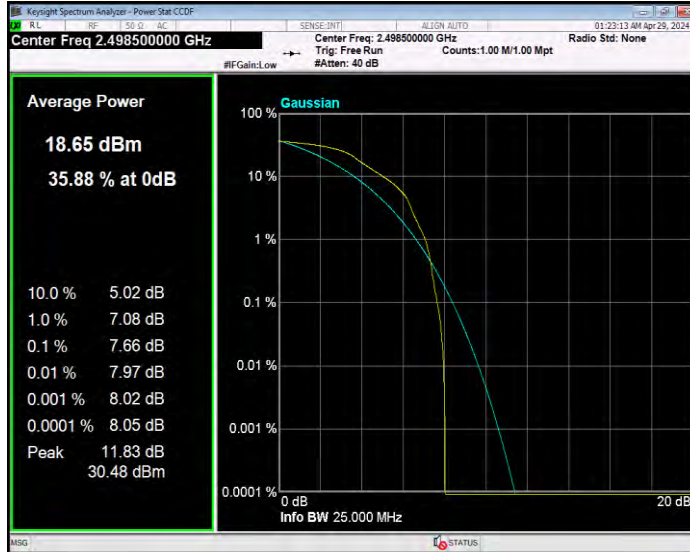

Band41 QPSK BW=5MHz Channel=39675 RB Size=1 Position=#0

Band41 QPSK BW=5MHz Channel=40620 RB Size=1 Position=#0