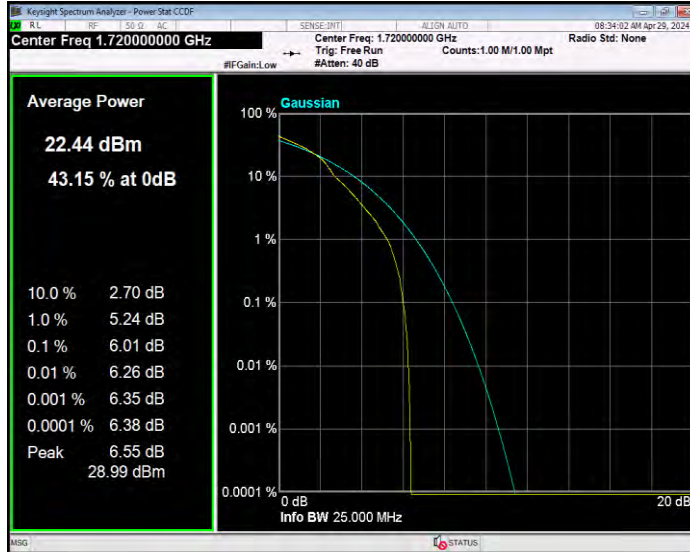

Band66 16QAM BW=20MHz Channel=132072 RB Size=1 Position=#0

Band66 16QAM BW=20MHz Channel=132322 RB Size=1 Position=#0