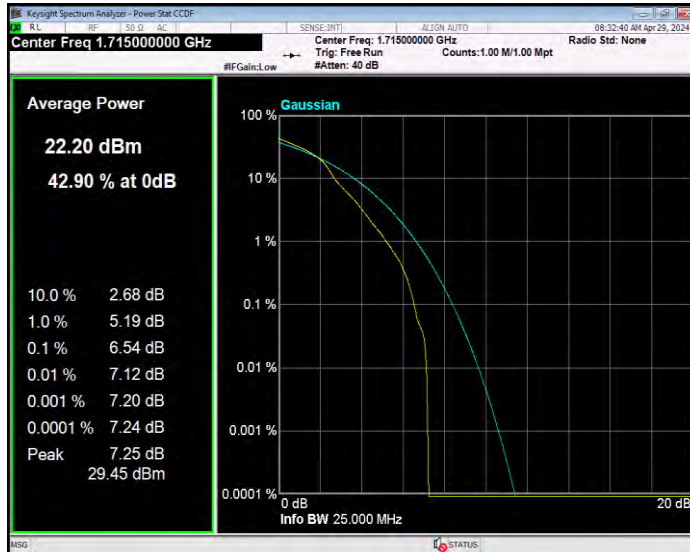

Band66 16QAM BW=10MHz Channel=132022 RB Size=1 Position=#0

Band66 16QAM BW=10MHz Channel=132322 RB Size=1 Position=#0