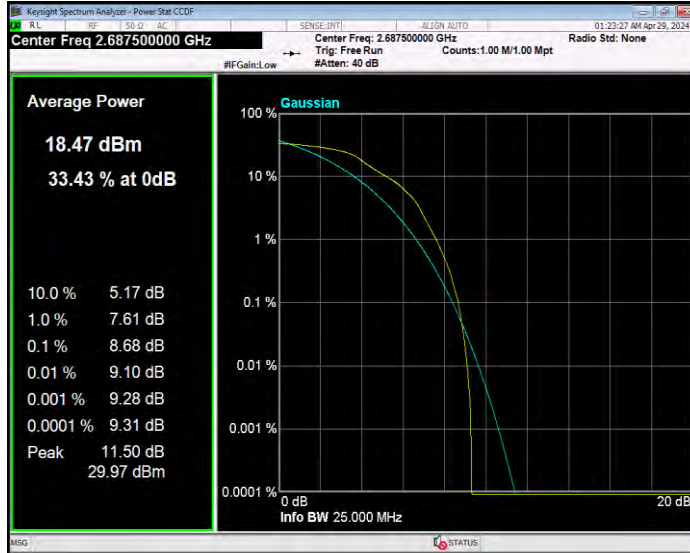

Band41 QPSK BW=5MHz Channel=41565 RB Size=1 Position=#0

Band66 16QAM BW=1.4MHz Channel=131979 RB Size=1 Position=#0