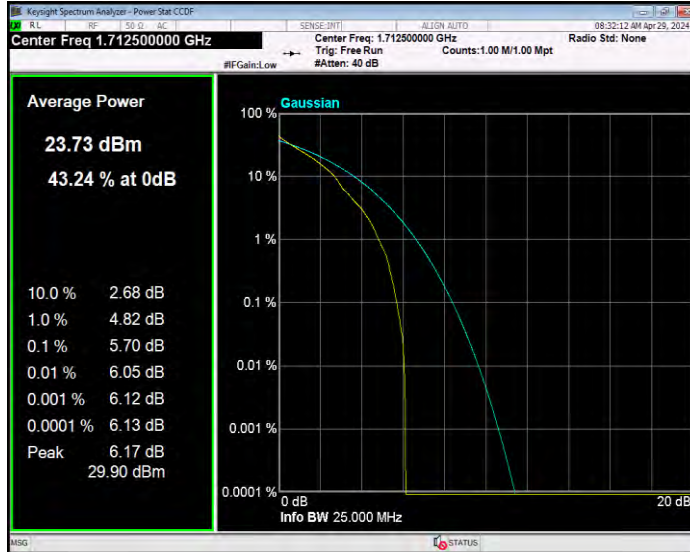

Band66 QPSK BW=5MHz Channel=131997 RB Size=1 Position=#0

Band66 QPSK BW=5MHz Channel=132322 RB Size=1 Position=#0