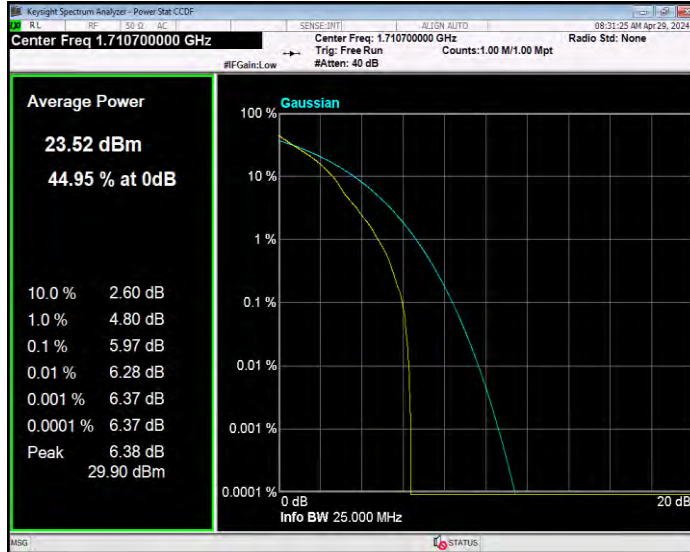

Band66 16QAM BW=5MHz Channel=131997 RB Size=1 Position=#0

Band66 16QAM BW=5MHz Channel=132322 RB Size=1 Position=#0

Band66 16QAM BW=5MHz Channel=132647 RB Size=1 Position=#0

Band66 QPSK BW=1.4MHz Channel=131979 RB Size=1 Position=#0