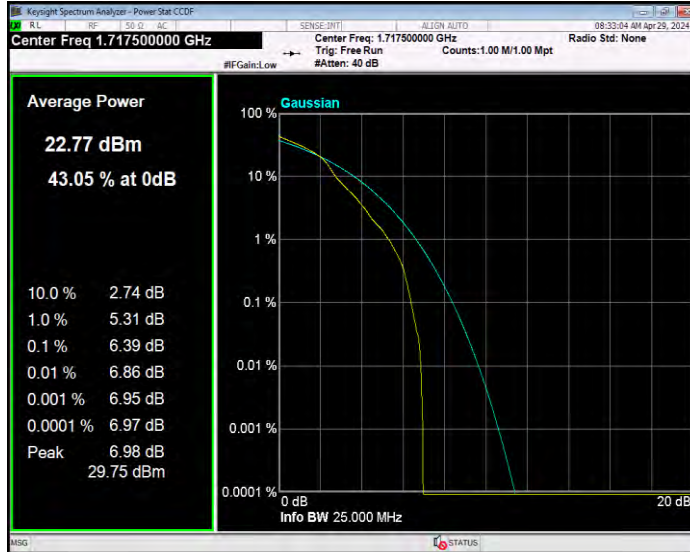

Band66 16QAM BW=10MHz Channel=132022 RB Size=1 Position=#0

Band66 16QAM BW=10MHz Channel=132322 RB Size=1 Position=#0

Band66 16QAM BW=10MHz Channel=132622 RB Size=1 Position=#0

Band66 16QAM BW=15MHz Channel=132047 RB Size=1 Position=#0