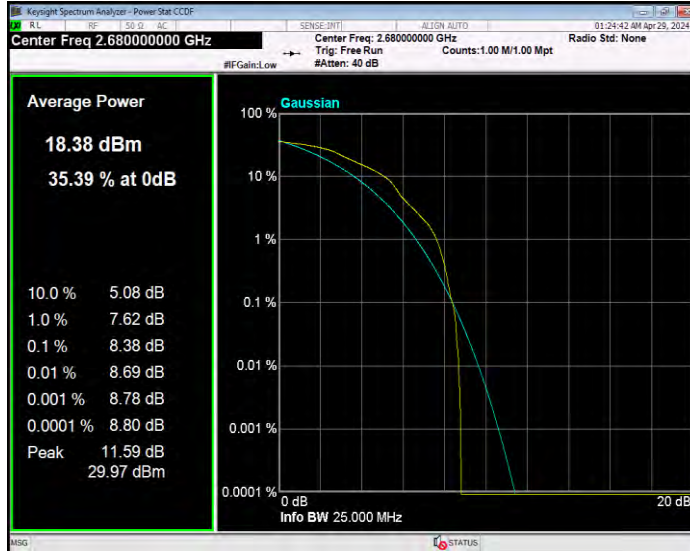

Band41 16QAM BW=20MHz Channel=41490 RB Size=1 Position=#0

Band41 16QAM BW=5MHz Channel=39675 RB Size=1 Position=#0