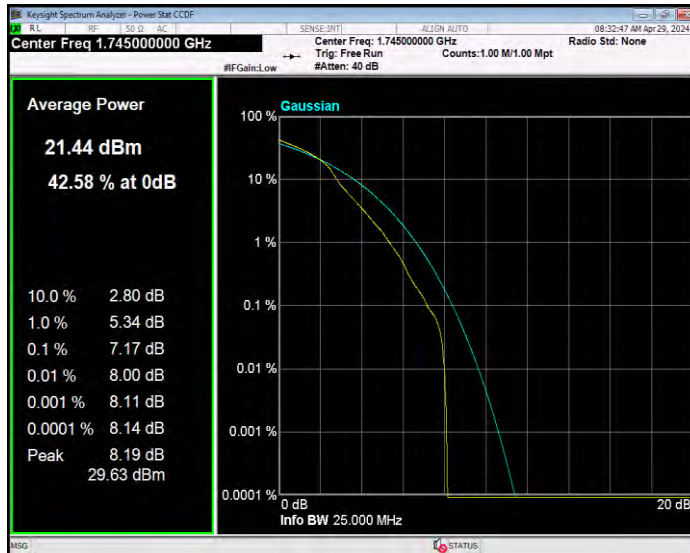

Band66 16QAM BW=10MHz Channel=132322 RB Size=1 Position=#0

Band66 16QAM BW=10MHz Channel=132622 RB Size=1 Position=#0