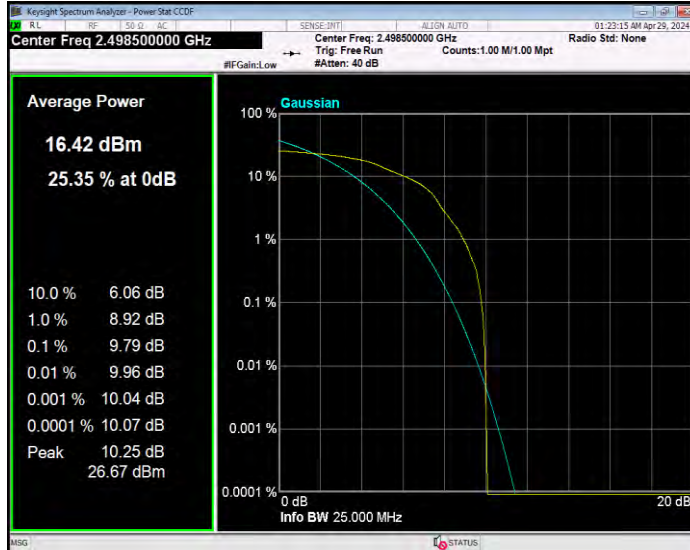

Band41 16QAM BW=5MHz Channel=39675 RB Size=1 Position=#0

Band41 16QAM BW=5MHz Channel=40620 RB Size=1 Position=#0