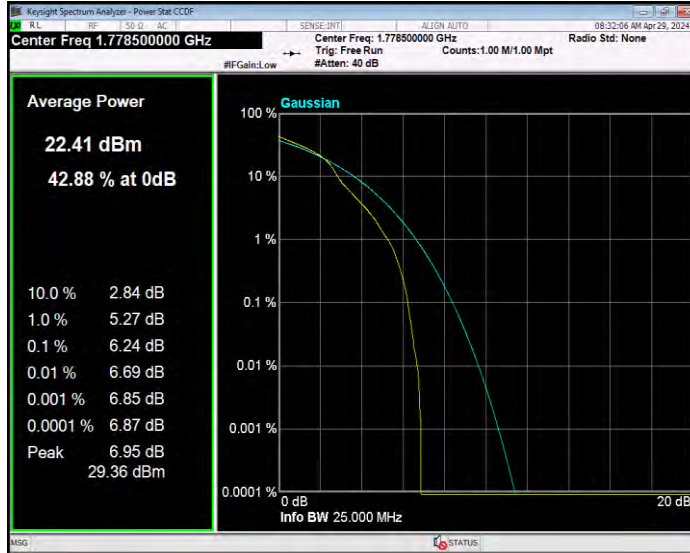

Band66 16QAM BW=20MHz Channel=132572 RB Size=1 Position=#0

Band66 16QAM BW=3MHz Channel=131987 RB Size=1 Position=#0

Band66 16QAM BW=3MHz Channel=132322 RB Size=1 Position=#0

Band66 16QAM BW=3MHz Channel=132657 RB Size=1 Position=#0