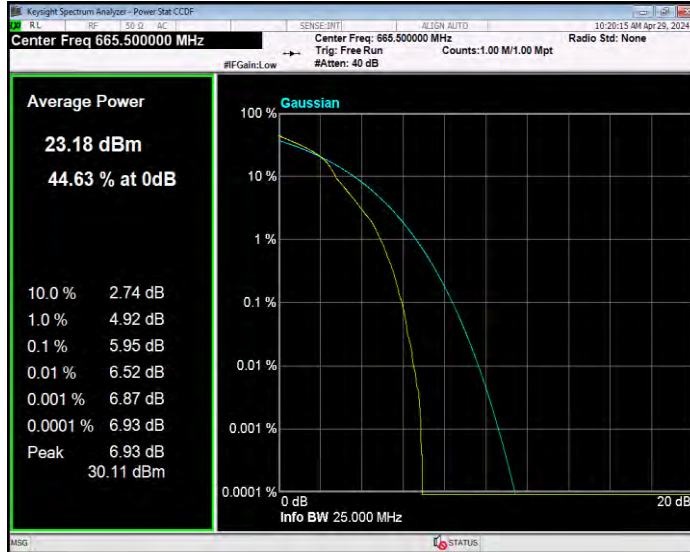

Band71 16QAM BW=5MHz Channel=133147 RB Size=1 Position=#0

Band71 16QAM BW=5MHz Channel=133297 RB Size=1 Position=#0