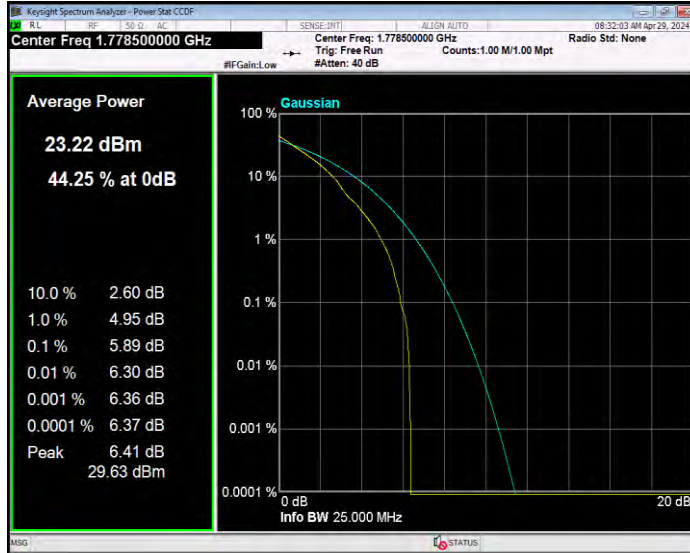

Band66 QPSK BW=3MHz Channel=132657 RB Size=1 Position=#0

Band66 QPSK BW=5MHz Channel=131997 RB Size=1 Position=#0