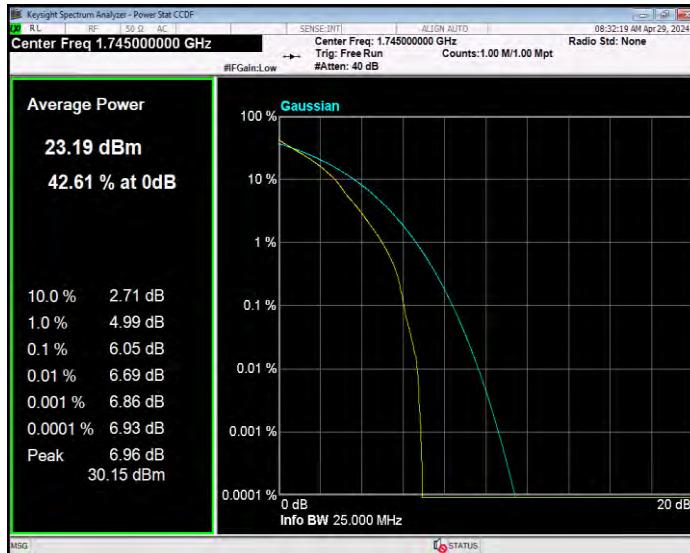

Band66 QPSK BW=3MHz Channel=132322 RB Size=1 Position=#0

Band66 QPSK BW=3MHz Channel=132657 RB Size=1 Position=#0

Band66 QPSK BW=5MHz Channel=131997 RB Size=1 Position=#0

Band66 QPSK BW=5MHz Channel=132322 RB Size=1 Position=#0