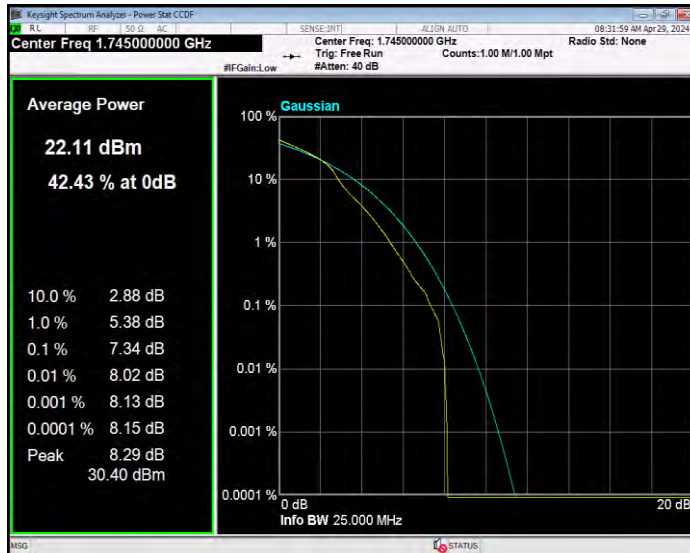

Band66 16QAM BW=3MHz Channel=132322 RB Size=1 Position=#0

Band66 16QAM BW=3MHz Channel=132657 RB Size=1 Position=#0