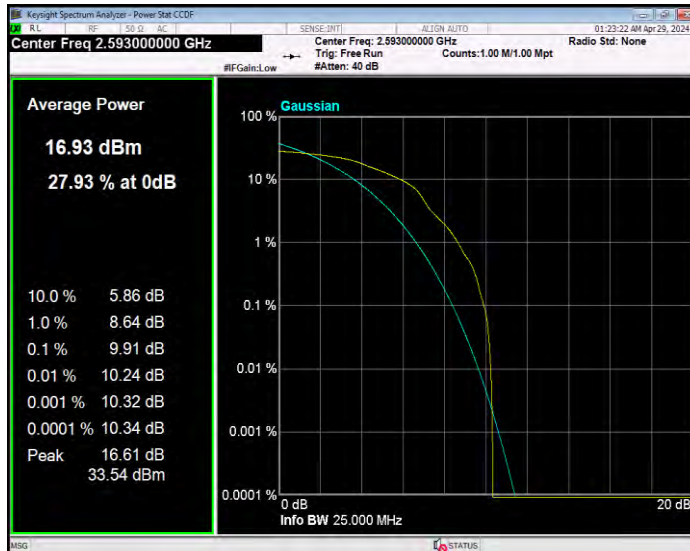

Band41 16QAM BW=20MHz Channel=40620 RB Size=1 Position=#0

Band41 16QAM BW=20MHz Channel=41490 RB Size=1 Position=#0

Band41 16QAM BW=5MHz Channel=39675 RB Size=1 Position=#0

Band41 16QAM BW=5MHz Channel=40620 RB Size=1 Position=#0