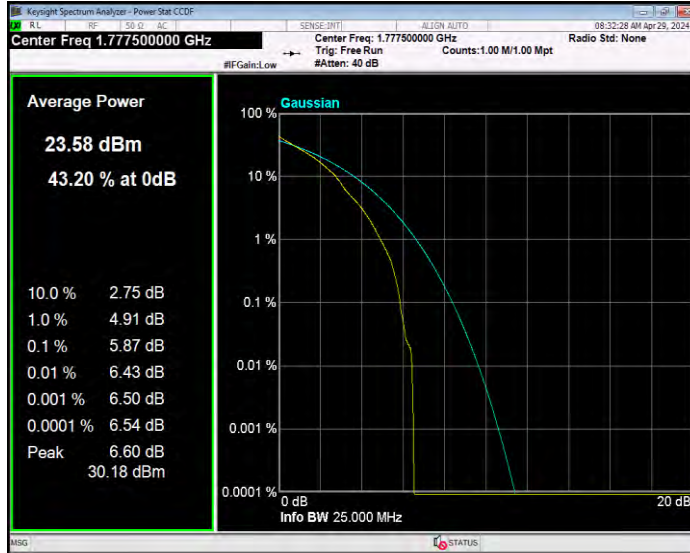

Band66 QPSK BW=5MHz Channel=132647 RB Size=1 Position=#0

Band71 16QAM BW=10MHz Channel=133172 RB Size=1 Position=#0