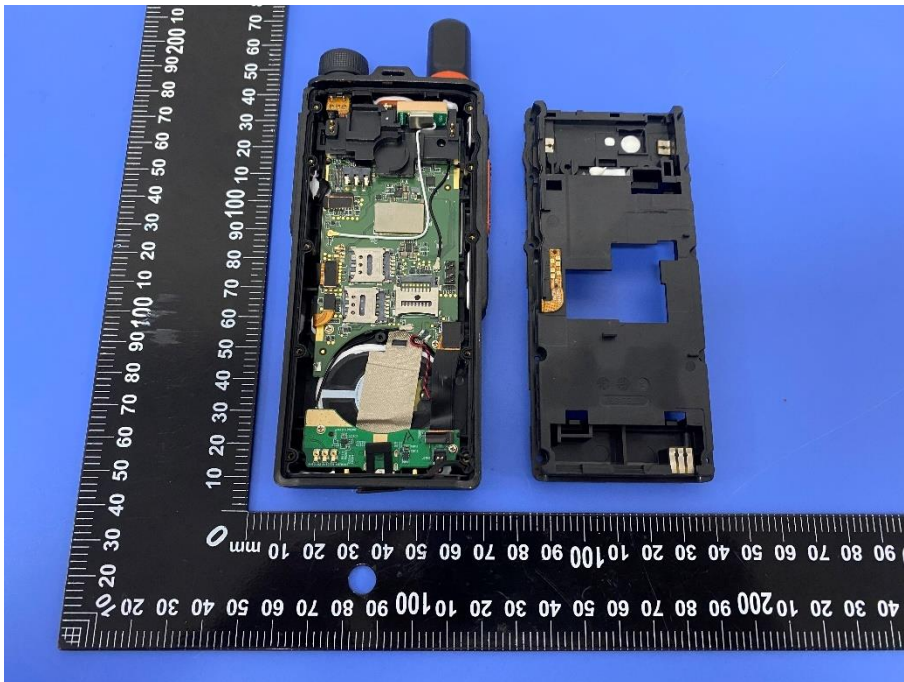

Appendix - Internal Photographs of EUT Constructional Details

Model: TE320A

Photo 1

Photo 2

Photo 3

Photo 4

Photo 5

Photo 6