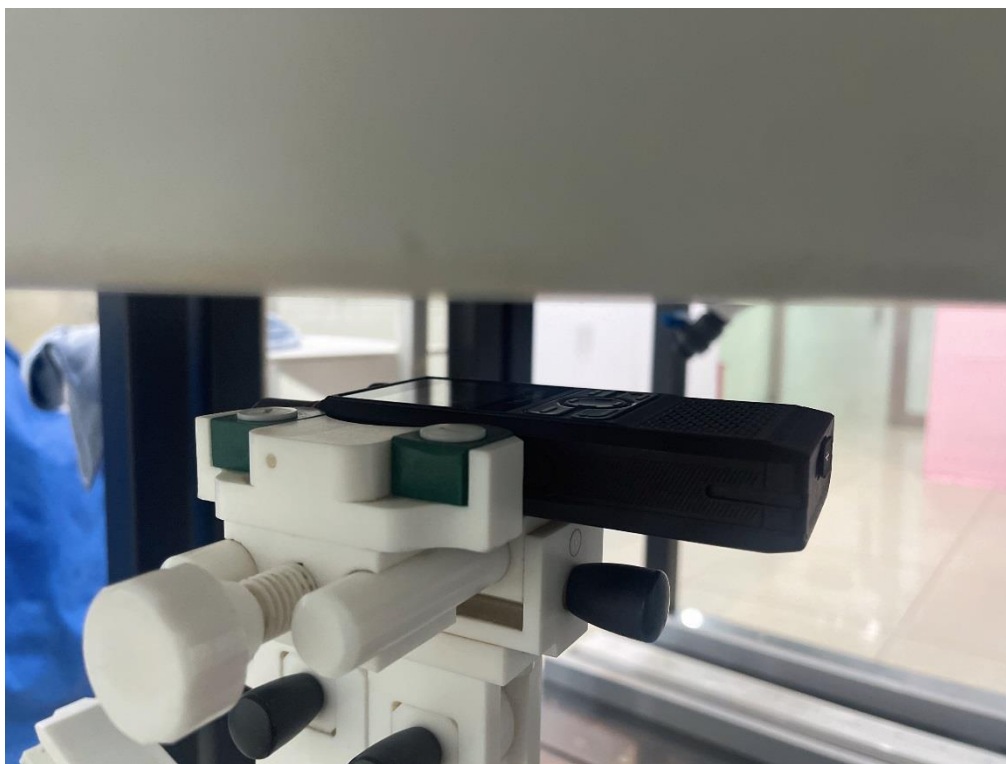

2AYEZ-TE320_SAR Setup photos

Front of face(25mm)

Back Side(10mm)

Back side with back clip(0mm)

Left Edge(10mm)

Right Edge(10mm)

Bottom Edge(10mm)

Top Edge(10mm)