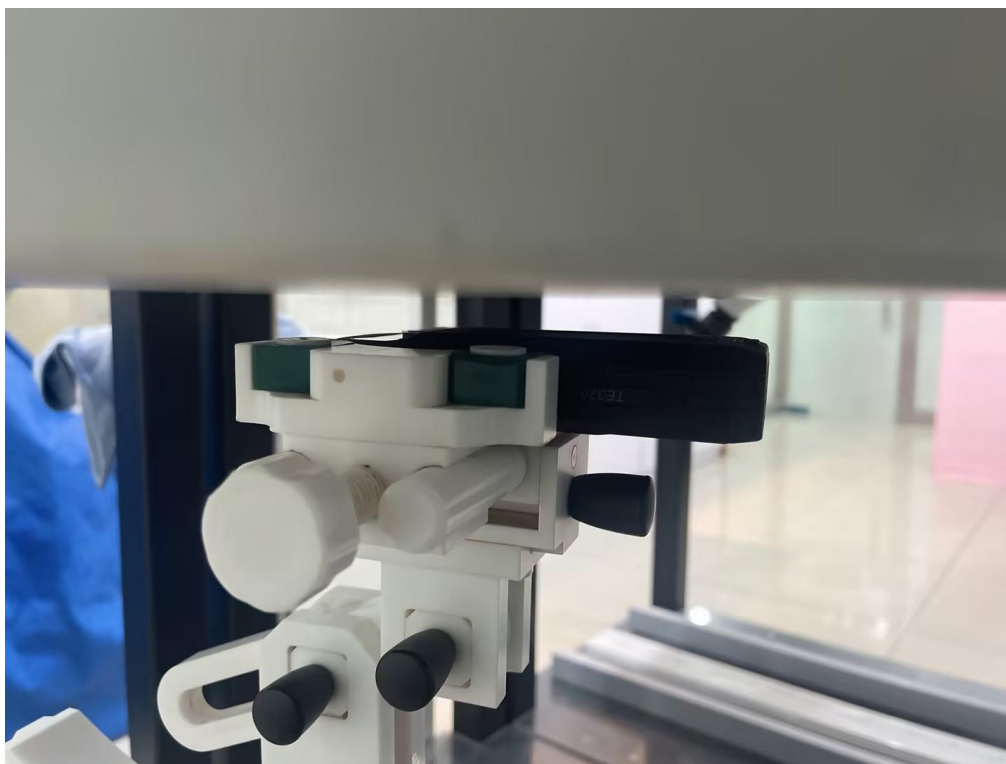

2AYEZ-TE320_SAR Setup photos

Front of face(25mm)

Back Side(10mm)

Back side with back clip(0mm)

Left Edge(10mm)

Right Edge(10mm)

Bottom Edge(10mm)

Top Edge(10mm)