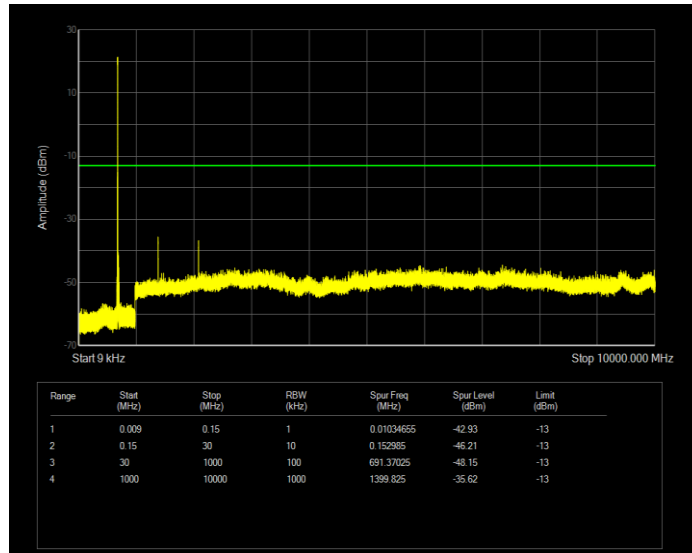

Band12 QPSK BW=1.4MHz Channel=23017 RB Size=6 Position=#0

Band12 QPSK BW=1.4MHz Channel=23095 RB Size=6 Position=#0