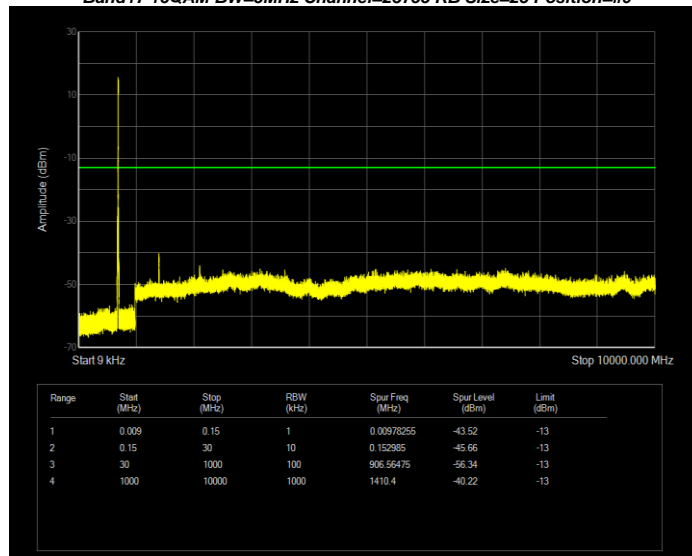

Band17 16QAM BW=5MHz Channel=23755 RB Size=25 Position=#0

Band17 16QAM BW=5MHz Channel=23790 RB Size=25 Position=#0