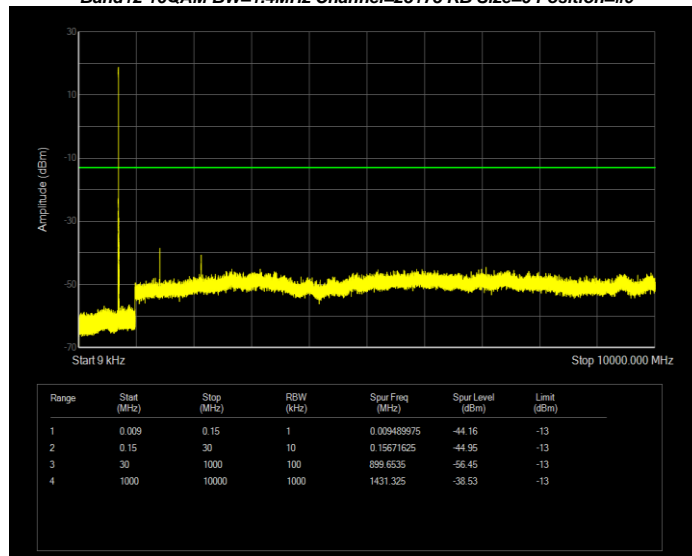

**Band7 QPSK BW=20MHz Channel=21100 RB Size=100 Position=#0**

**Band7 QPSK BW=20MHz Channel=21350 RB Size=100 Position=#0**

**Band7 QPSK BW=5MHz Channel=20775 RB Size=25 Position=#0**

**Band7 QPSK BW=5MHz Channel=21100 RB Size=25 Position=#0**

**Band7 QPSK BW=5MHz Channel=21425 RB Size=25 Position=#0**

**Band12 16QAM BW=1.4MHz Channel=23017 RB Size=6 Position=#0**

**Band12 16QAM BW=1.4MHz Channel=23095 RB Size=6 Position=#0**

**Band12 16QAM BW=1.4MHz Channel=23173 RB Size=6 Position=#0**

**Band12 16QAM BW=10MHz Channel=23060 RB Size=50 Position=#0**

**Band12 16QAM BW=10MHz Channel=23095 RB Size=50 Position=#0**

**Band12 16QAM BW=10MHz Channel=23130 RB Size=50 Position=#0**

**Band12 16QAM BW=3MHz Channel=23025 RB Size=15 Position=#0**