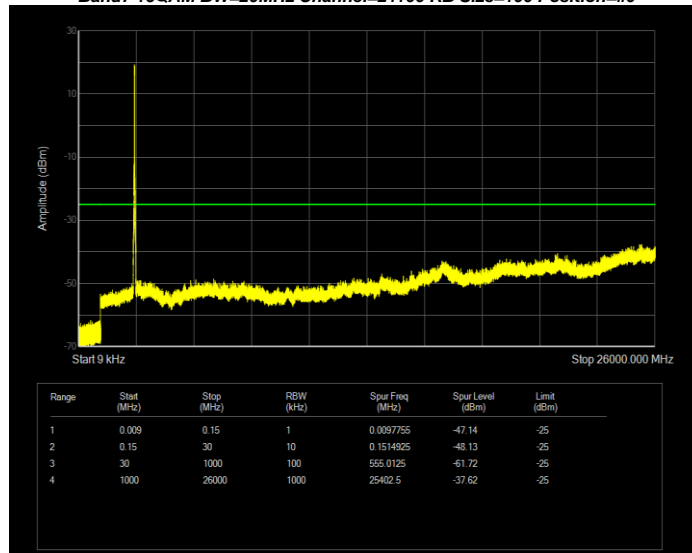

**Band5 QPSK BW=5MHz Channel=20625 RB Size=25 Position=#0**

**Band7 16QAM BW=10MHz Channel=20800 RB Size=50 Position=#0**

**Band7 16QAM BW=10MHz Channel=21100 RB Size=50 Position=#0**

**Band7 16QAM BW=10MHz Channel=21400 RB Size=50 Position=#0**

**Band7 16QAM BW=15MHz Channel=20825 RB Size=75 Position=#0**

**Band7 16QAM BW=15MHz Channel=21100 RB Size=75 Position=#0**

**Band7 16QAM BW=15MHz Channel=21375 RB Size=75 Position=#0**

**Band7 16QAM BW=20MHz Channel=20850 RB Size=100 Position=#0**

**Band7 16QAM BW=20MHz Channel=21100 RB Size=100 Position=#0**

**Band7 16QAM BW=20MHz Channel=21350 RB Size=100 Position=#0**

**Band7 16QAM BW=5MHz Channel=20775 RB Size=25 Position=#0**

**Band7 16QAM BW=5MHz Channel=21100 RB Size=25 Position=#0**