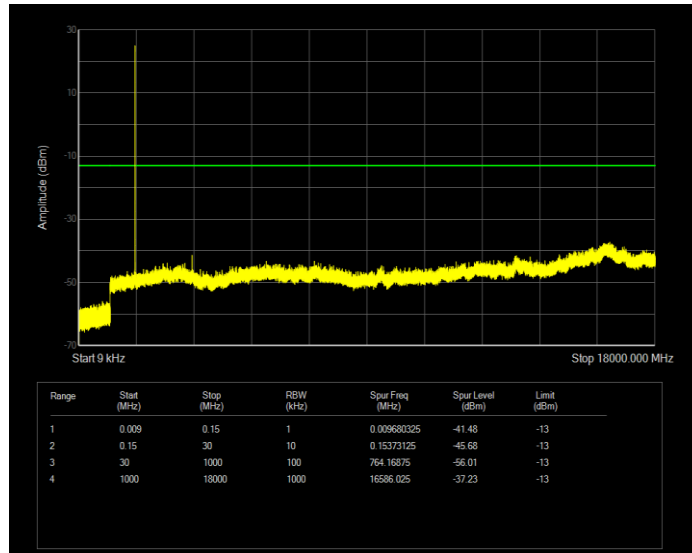

**Band66 16QAM BW=1.4MHz Channel=131979 RB Size=6 Position=#0**

**Band66 16QAM BW=1.4MHz Channel=132322 RB Size=6 Position=#0**

**Band66 16QAM BW=1.4MHz Channel=132665 RB Size=6 Position=#0**

**Band66 16QAM BW=10MHz Channel=132022 RB Size=50 Position=#0**

**Band66 16QAM BW=10MHz Channel=132322 RB Size=50 Position=#0**

**Band66 16QAM BW=10MHz Channel=132622 RB Size=50 Position=#0**