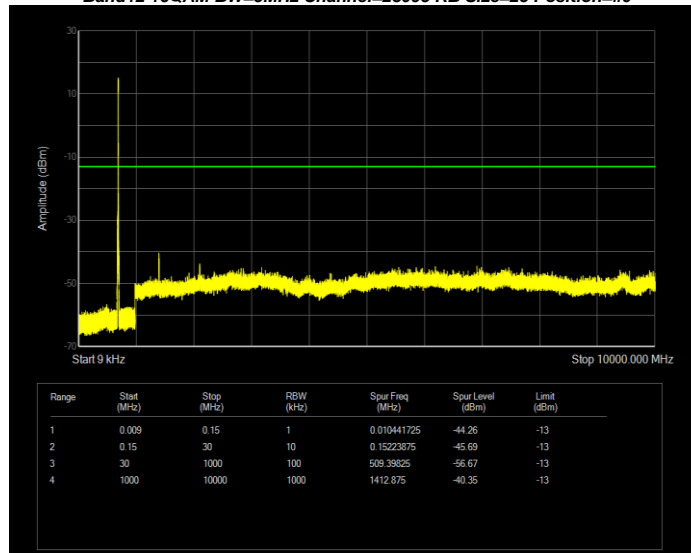

**Band12 16QAM BW=3MHz Channel=23095 RB Size=15 Position=#0**

**Band12 16QAM BW=3MHz Channel=23165 RB Size=15 Position=#0**

**Band12 16QAM BW=5MHz Channel=23035 RB Size=25 Position=#0**

**Band12 16QAM BW=5MHz Channel=23095 RB Size=25 Position=#0**