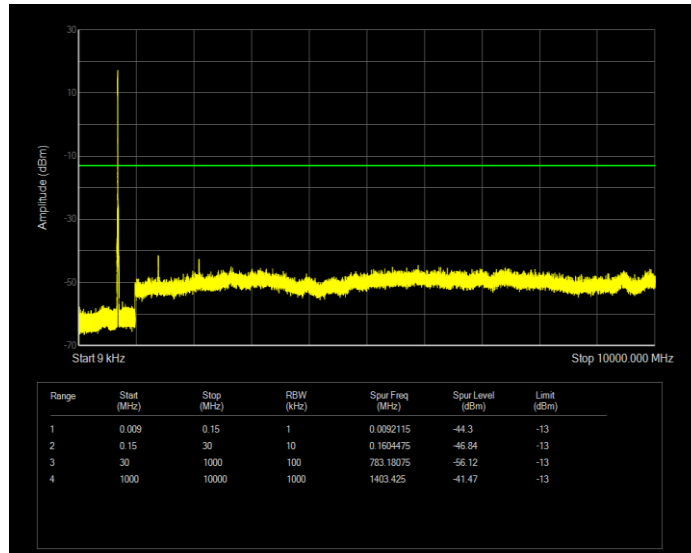

Band12 16QAM BW=5MHz Channel=23035 RB Size=25 Position=#0

Band12 16QAM BW=5MHz Channel=23095 RB Size=25 Position=#0