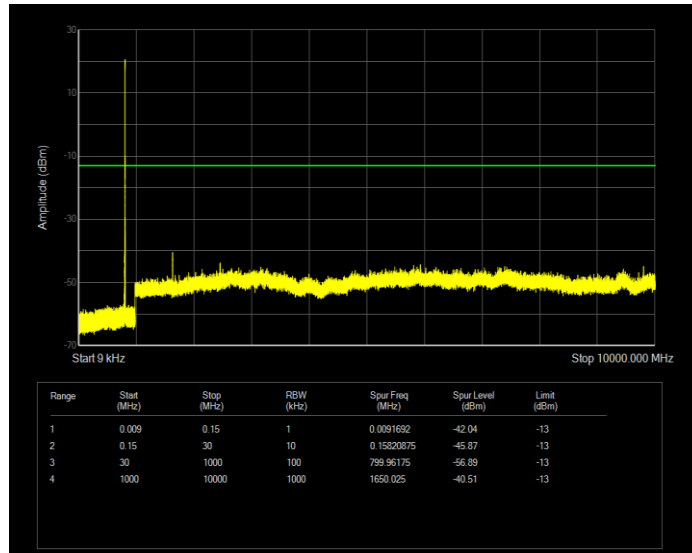

**Band5 16QAM BW=3MHz Channel=20525 RB Size=15 Position=#0**

**Band5 16QAM BW=3MHz Channel=20635 RB Size=15 Position=#0**

**Band5 16QAM BW=5MHz Channel=20425 RB Size=25 Position=#0**

**Band5 16QAM BW=5MHz Channel=20525 RB Size=25 Position=#0**

**Band5 16QAM BW=5MHz Channel=20625 RB Size=25 Position=#0**

**Band5 QPSK BW=1.4MHz Channel=20407 RB Size=6 Position=#0**

**Band5 QPSK BW=1.4MHz Channel=20525 RB Size=6 Position=#0**

**Band5 QPSK BW=1.4MHz Channel=20643 RB Size=6 Position=#0**