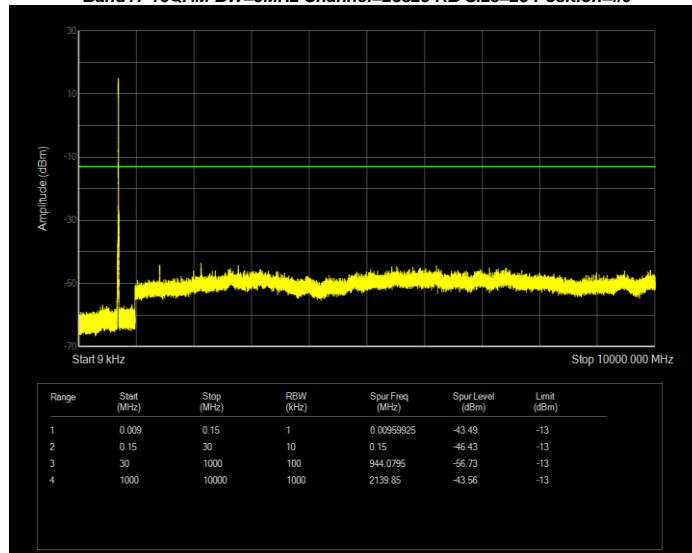

Band17 16QAM BW=5MHz Channel=23825 RB Size=25 Position=#0

Band17 QPSK BW=10MHz Channel=23780 RB Size=50 Position=#0