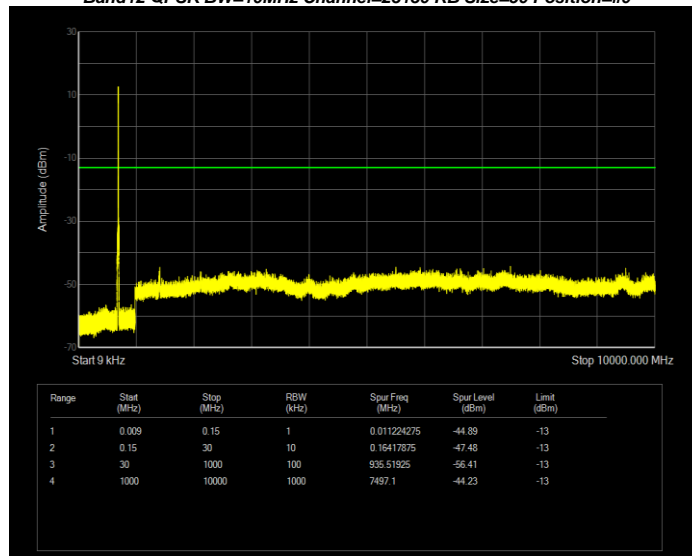

Band12 QPSK BW=10MHz Channel=23130 RB Size=50 Position=#0

Band12 QPSK BW=3MHz Channel=23025 RB Size=15 Position=#0