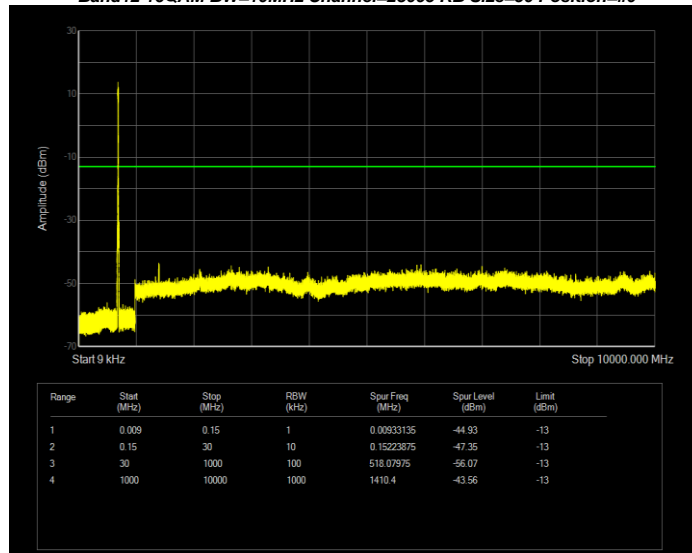

Band12 16QAM BW=10MHz Channel=23095 RB Size=50 Position=#0

Band12 16QAM BW=10MHz Channel=23130 RB Size=50 Position=#0