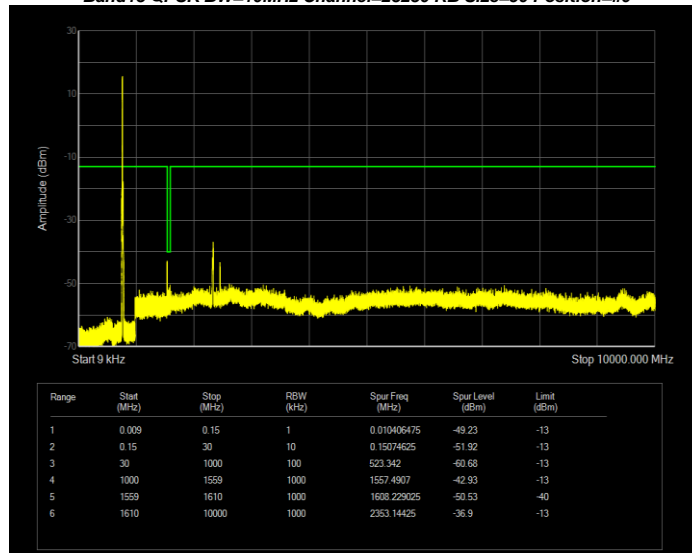

Band13 QPSK BW=10MHz Channel=23230 RB Size=50 Position=#0

Band13 QPSK BW=5MHz Channel=23205 RB Size=25 Position=#0