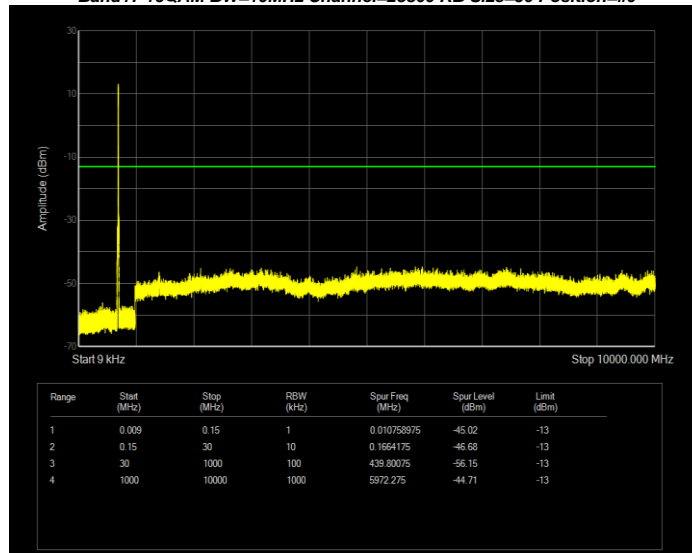

**Band13 QPSK BW=5MHz Channel=23255 RB Size=25 Position=#0**

**Band17 16QAM BW=10MHz Channel=23780 RB Size=50 Position=#0**

**Band17 16QAM BW=10MHz Channel=23790 RB Size=50 Position=#0**

**Band17 16QAM BW=10MHz Channel=23800 RB Size=50 Position=#0**