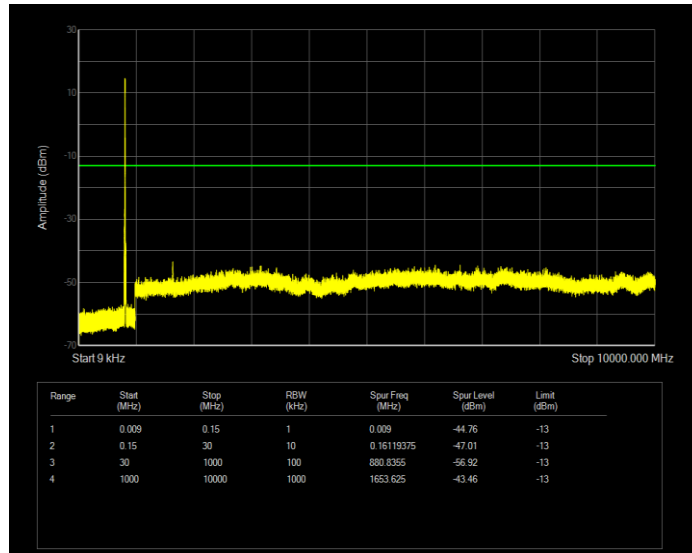

**Band5 16QAM BW=3MHz Channel=20525 RB Size=15 Position=#0**

**Band5 16QAM BW=3MHz Channel=20635 RB Size=15 Position=#0**

**Band5 16QAM BW=5MHz Channel=20425 RB Size=25 Position=#0**

**Band5 16QAM BW=5MHz Channel=20525 RB Size=25 Position=#0**

**Band5 16QAM BW=5MHz Channel=20625 RB Size=25 Position=#0**

**Band5 QPSK BW=1.4MHz Channel=20407 RB Size=6 Position=#0**

**Band5 QPSK BW=1.4MHz Channel=20525 RB Size=6 Position=#0**

**Band5 QPSK BW=1.4MHz Channel=20643 RB Size=6 Position=#0**