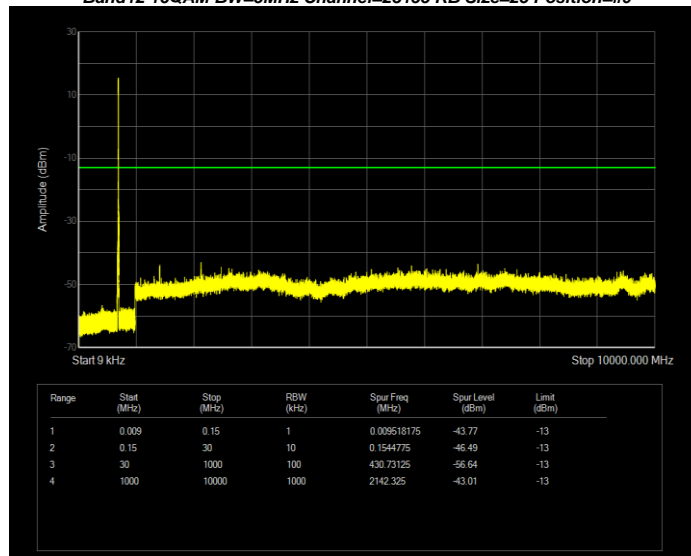

Band12 16QAM BW=5MHz Channel=23155 RB Size=25 Position=#0

Band12 QPSK BW=1.4MHz Channel=23017 RB Size=6 Position=#0