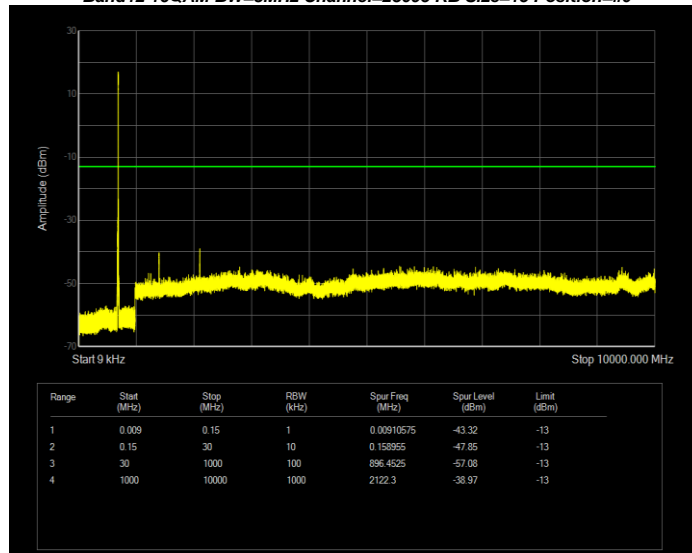

Band12 16QAM BW=3MHz Channel=23095 RB Size=15 Position=#0

Band12 16QAM BW=3MHz Channel=23165 RB Size=15 Position=#0