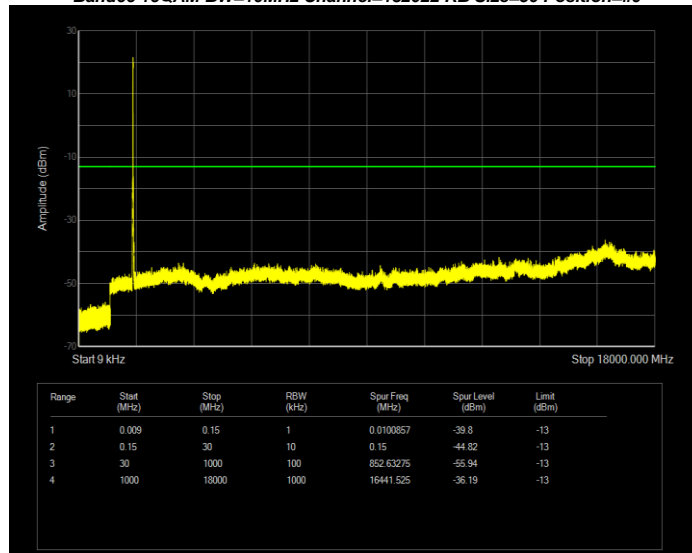

**Band66 16QAM BW=1.4MHz Channel=131979 RB Size=6 Position=#0**

**Band66 16QAM BW=1.4MHz Channel=132322 RB Size=6 Position=#0**

**Band66 16QAM BW=1.4MHz Channel=132665 RB Size=6 Position=#0**

**Band66 16QAM BW=10MHz Channel=132022 RB Size=50 Position=#0**

**Band66 16QAM BW=10MHz Channel=132322 RB Size=50 Position=#0**

**Band66 16QAM BW=10MHz Channel=132622 RB Size=50 Position=#0**