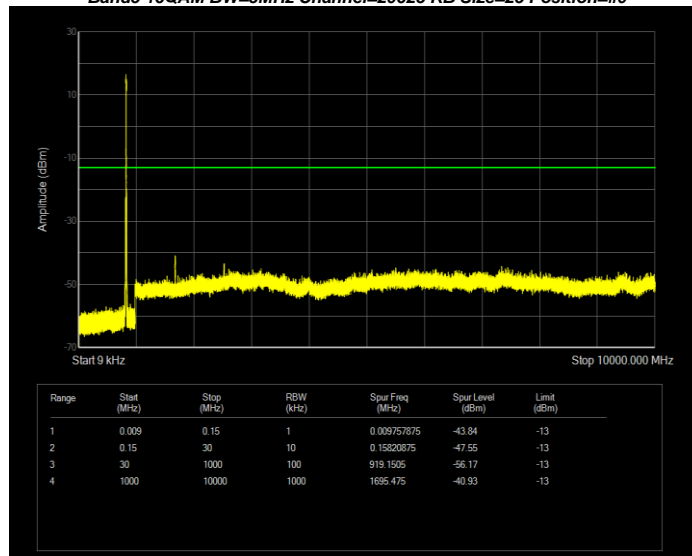

**Band5 16QAM BW=3MHz Channel=20525 RB Size=15 Position=#0**

**Band5 16QAM BW=3MHz Channel=20635 RB Size=15 Position=#0**

**Band5 16QAM BW=5MHz Channel=20425 RB Size=25 Position=#0**

**Band5 16QAM BW=5MHz Channel=20525 RB Size=25 Position=#0**

**Band5 16QAM BW=5MHz Channel=20625 RB Size=25 Position=#0**

**Band5 QPSK BW=1.4MHz Channel=20407 RB Size=6 Position=#0**

**Band5 QPSK BW=1.4MHz Channel=20525 RB Size=6 Position=#0**

**Band5 QPSK BW=1.4MHz Channel=20643 RB Size=6 Position=#0**