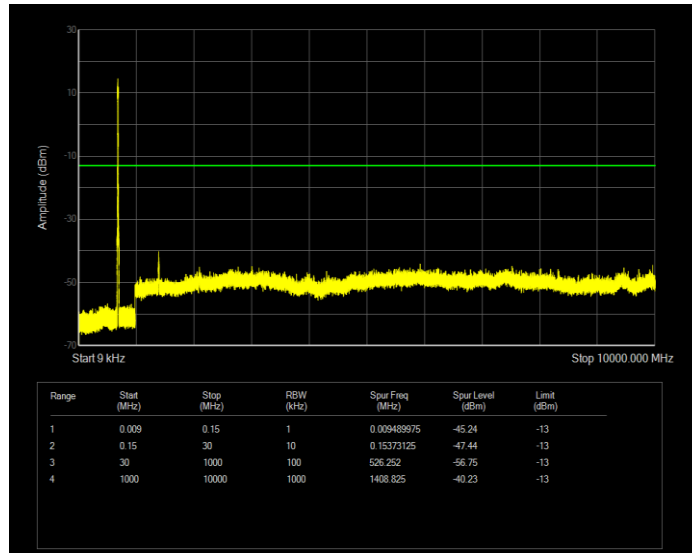

Band12 QPSK BW=10MHz Channel=23060 RB Size=50 Position=#0

Band12 QPSK BW=10MHz Channel=23095 RB Size=50 Position=#0