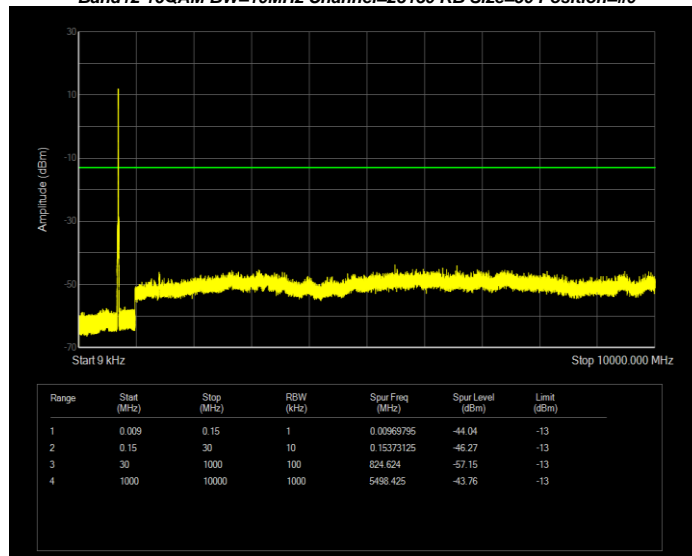

Band12 16QAM BW=10MHz Channel=23130 RB Size=50 Position=#0

Band12 16QAM BW=3MHz Channel=23025 RB Size=15 Position=#0