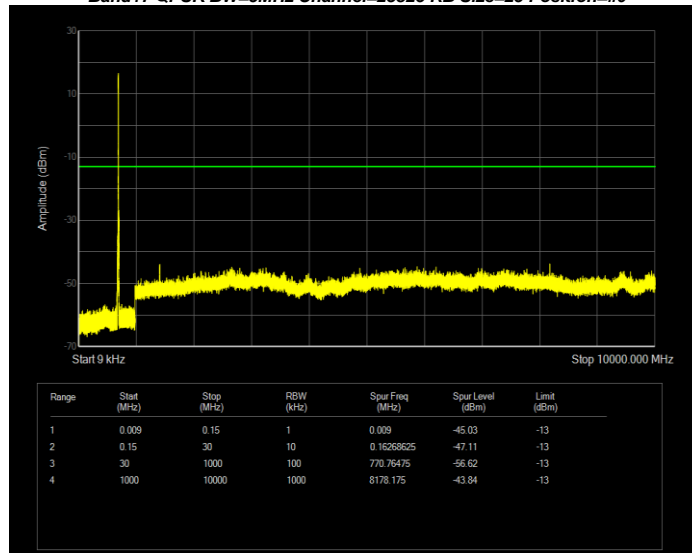

Band17 QPSK BW=5MHz Channel=23825 RB Size=25 Position=#0

Band41(2535-2655) 16QAM BW=10MHz Channel=40090 RB Size=50 Position=#0