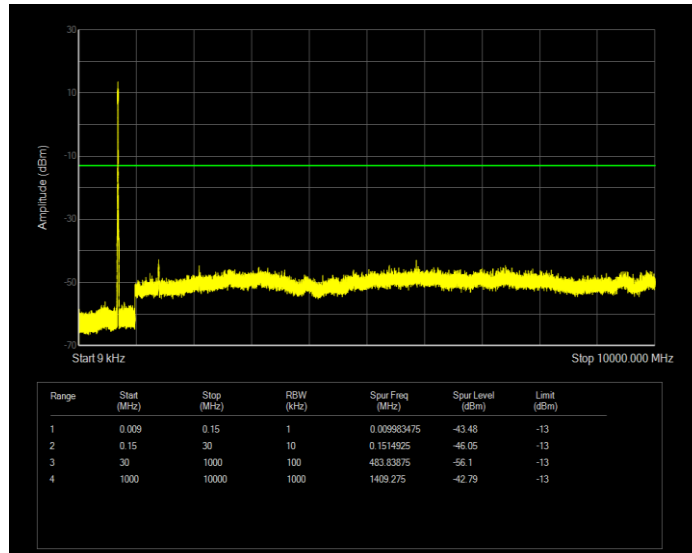

Band12 16QAM BW=10MHz Channel=23060 RB Size=50 Position=#0

Band12 16QAM BW=10MHz Channel=23095 RB Size=50 Position=#0