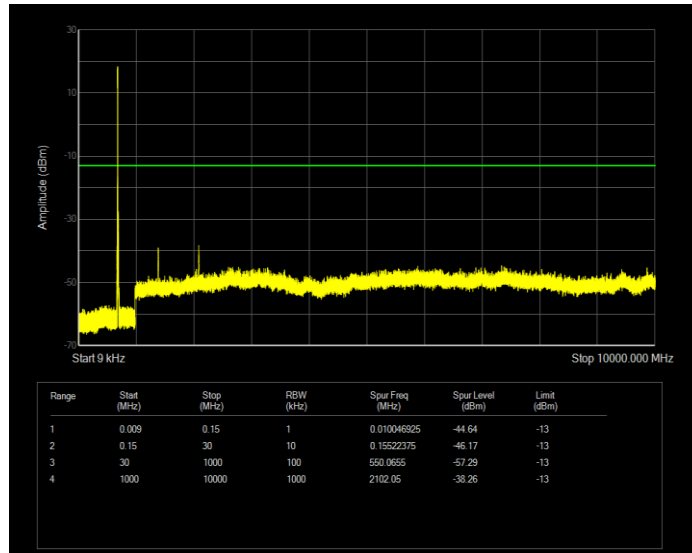

**Band12 16QAM BW=10MHz Channel=23060 RB Size=50 Position=#0**

**Band12 16QAM BW=10MHz Channel=23095 RB Size=50 Position=#0**

**Band12 16QAM BW=10MHz Channel=23130 RB Size=50 Position=#0**

**Band12 16QAM BW=3MHz Channel=23025 RB Size=15 Position=#0**