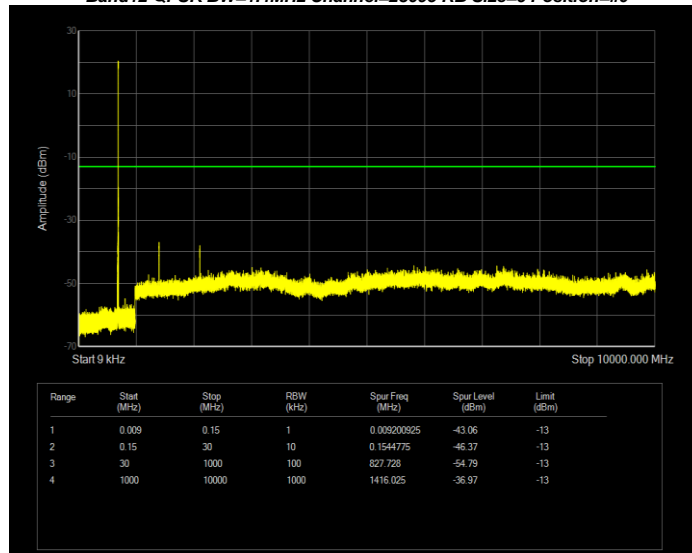

Band12 QPSK BW=1.4MHz Channel=23095 RB Size=6 Position=#0

Band12 QPSK BW=1.4MHz Channel=23173 RB Size=6 Position=#0