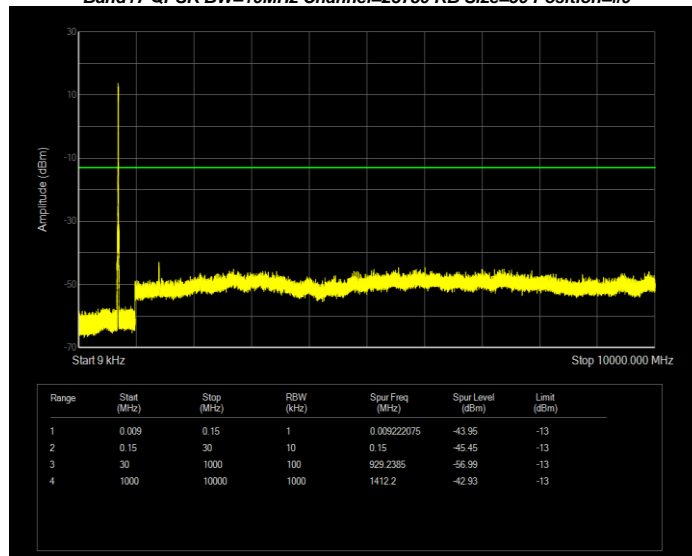

**Band17 16QAM BW=5MHz Channel=23755 RB Size=25 Position=#0**

**Band17 16QAM BW=5MHz Channel=23790 RB Size=25 Position=#0**

**Band17 16QAM BW=5MHz Channel=23825 RB Size=25 Position=#0**

**Band17 QPSK BW=10MHz Channel=23780 RB Size=50 Position=#0**