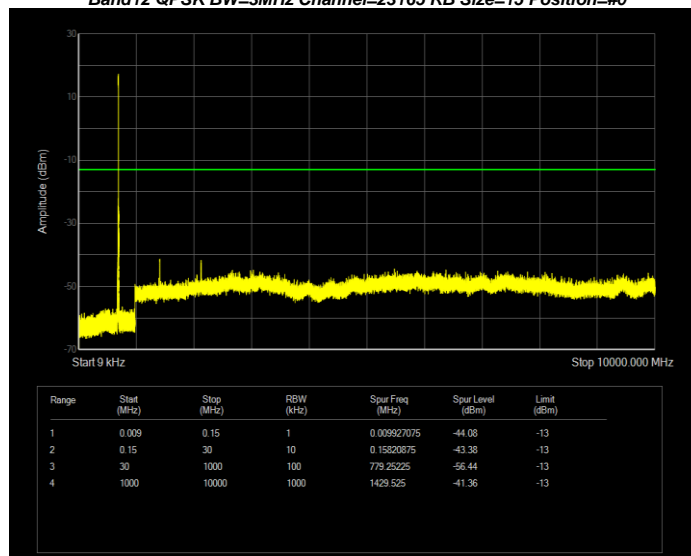

Band12 QPSK BW=3MHz Channel=23165 RB Size=15 Position=#0

Band12 QPSK BW=5MHz Channel=23035 RB Size=25 Position=#0