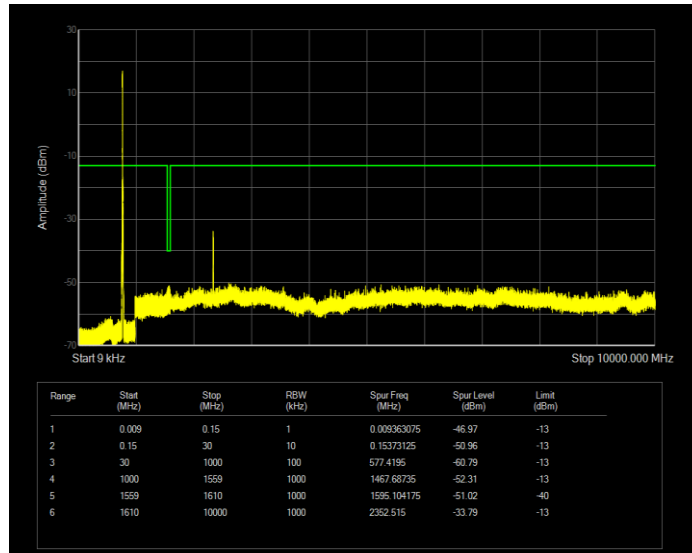

Band13 16QAM BW=5MHz Channel=23255 RB Size=25 Position=#0

Band13 QPSK BW=10MHz Channel=23230 RB Size=50 Position=#0