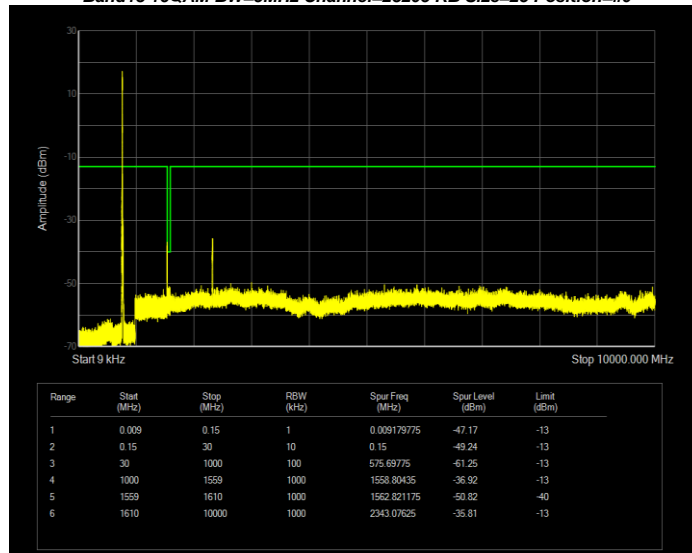

Band13 16QAM BW=5MHz Channel=23205 RB Size=25 Position=#0

Band13 16QAM BW=5MHz Channel=23230 RB Size=25 Position=#0