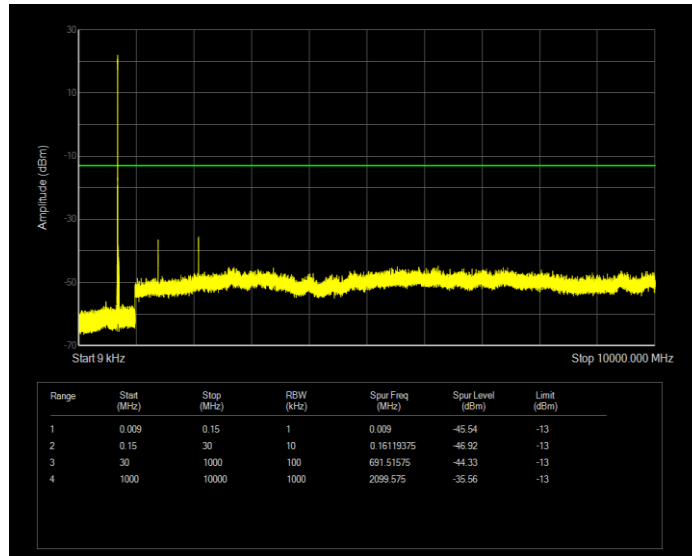

Band12 16QAM BW=1.4MHz Channel=23017 RB Size=6 Position=#0

Band12 16QAM BW=1.4MHz Channel=23095 RB Size=6 Position=#0