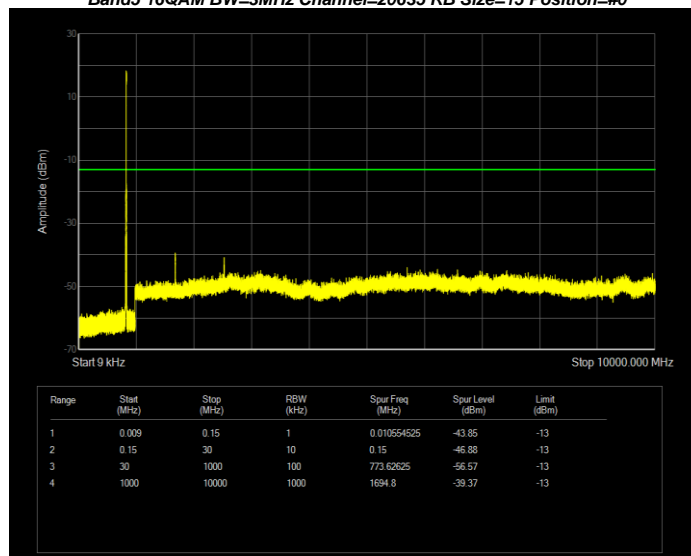

**Band5 16QAM BW=3MHz Channel=20525 RB Size=15 Position=#0**

**Band5 16QAM BW=3MHz Channel=20635 RB Size=15 Position=#0**

**Band5 16QAM BW=5MHz Channel=20425 RB Size=25 Position=#0**

**Band5 16QAM BW=5MHz Channel=20525 RB Size=25 Position=#0**

**Band5 16QAM BW=5MHz Channel=20625 RB Size=25 Position=#0**

**Band5 QPSK BW=1.4MHz Channel=20407 RB Size=6 Position=#0**

**Band5 QPSK BW=1.4MHz Channel=20525 RB Size=6 Position=#0**

**Band5 QPSK BW=1.4MHz Channel=20643 RB Size=6 Position=#0**