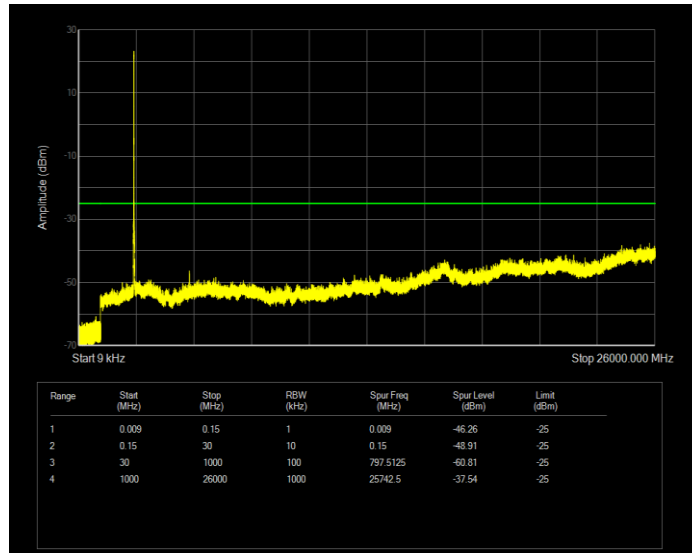

**Band5 QPSK BW=5MHz Channel=20625 RB Size=25 Position=#0**

**Band7 16QAM BW=10MHz Channel=20800 RB Size=50 Position=#0**

**Band7 16QAM BW=10MHz Channel=21100 RB Size=50 Position=#0**

**Band7 16QAM BW=10MHz Channel=21400 RB Size=50 Position=#0**

**Band7 16QAM BW=15MHz Channel=20825 RB Size=75 Position=#0**

**Band7 16QAM BW=15MHz Channel=21100 RB Size=75 Position=#0**

**Band7 16QAM BW=15MHz Channel=21375 RB Size=75 Position=#0**

**Band7 16QAM BW=20MHz Channel=20850 RB Size=100 Position=#0**

**Band7 16QAM BW=20MHz Channel=21100 RB Size=100 Position=#0**

**Band7 16QAM BW=20MHz Channel=21350 RB Size=100 Position=#0**

**Band7 16QAM BW=5MHz Channel=20775 RB Size=25 Position=#0**

**Band7 16QAM BW=5MHz Channel=21100 RB Size=25 Position=#0**