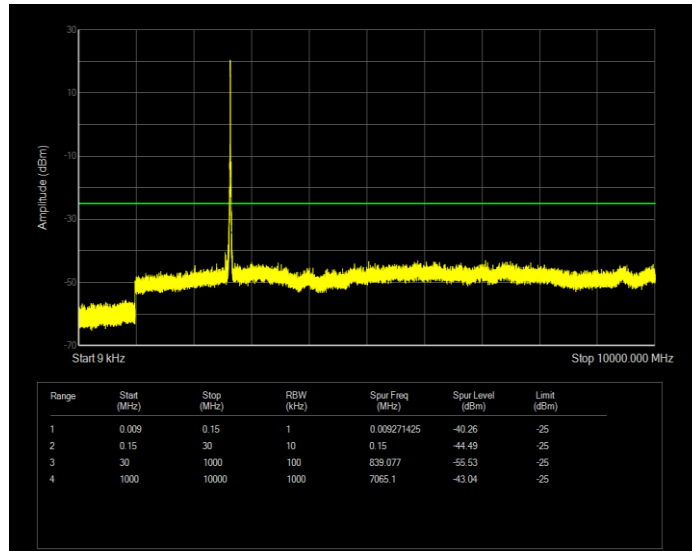

Band41(2535-2655) 16QAM BW=10MHz Channel=41190 RB Size=50 Position=#0

Band41(2535-2655) 16QAM BW=15MHz Channel=40115 RB Size=75 Position=#0