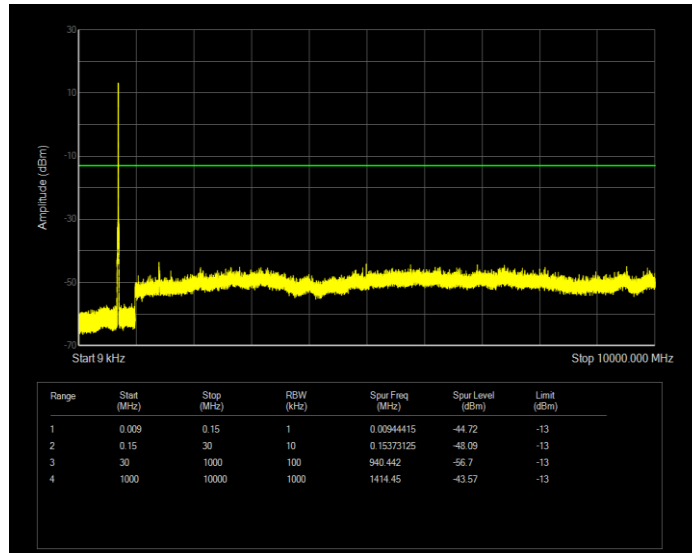

Band17 QPSK BW=10MHz Channel=23790 RB Size=50 Position=#0

Band17 QPSK BW=10MHz Channel=23800 RB Size=50 Position=#0