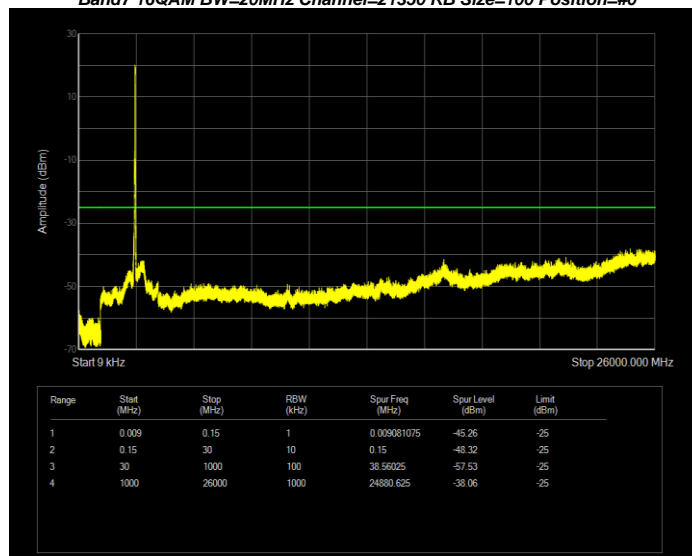

**Band5 QPSK BW=5MHz Channel=20625 RB Size=25 Position=#0**

**Band7 16QAM BW=10MHz Channel=20800 RB Size=50 Position=#0**

**Band7 16QAM BW=10MHz Channel=21100 RB Size=50 Position=#0**

**Band7 16QAM BW=10MHz Channel=21400 RB Size=50 Position=#0**

**Band7 16QAM BW=15MHz Channel=20825 RB Size=75 Position=#0**

**Band7 16QAM BW=15MHz Channel=21100 RB Size=75 Position=#0**

**Band7 16QAM BW=15MHz Channel=21375 RB Size=75 Position=#0**

**Band7 16QAM BW=20MHz Channel=20850 RB Size=100 Position=#0**

**Band7 16QAM BW=20MHz Channel=21100 RB Size=100 Position=#0**

**Band7 16QAM BW=20MHz Channel=21350 RB Size=100 Position=#0**

**Band7 16QAM BW=5MHz Channel=20775 RB Size=25 Position=#0**

**Band7 16QAM BW=5MHz Channel=21100 RB Size=25 Position=#0**