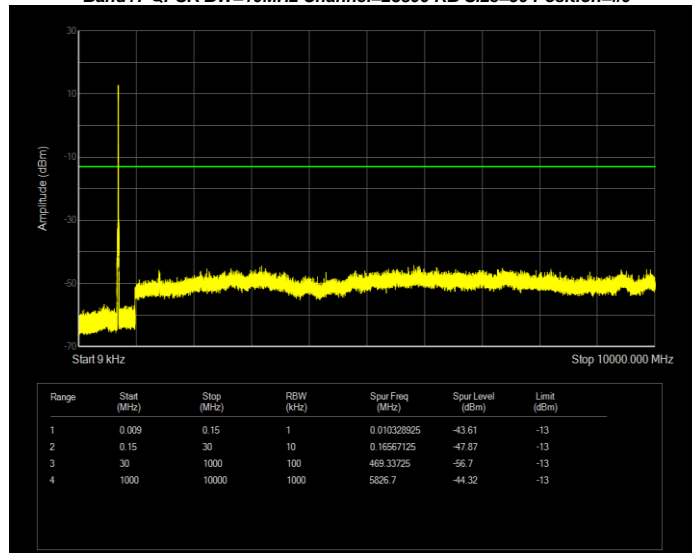

Band17 QPSK BW=10MHz Channel=23800 RB Size=50 Position=#0

Band17 QPSK BW=5MHz Channel=23755 RB Size=25 Position=#0