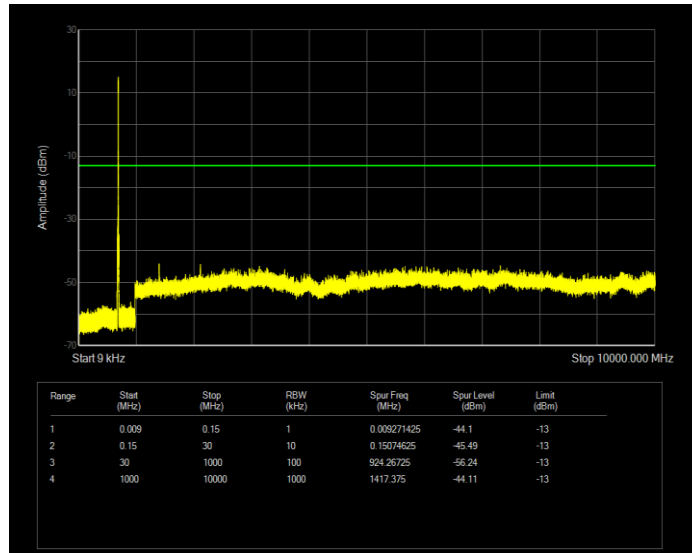

Band17 16QAM BW=5MHz Channel=23790 RB Size=25 Position=#0

Band17 16QAM BW=5MHz Channel=23825 RB Size=25 Position=#0