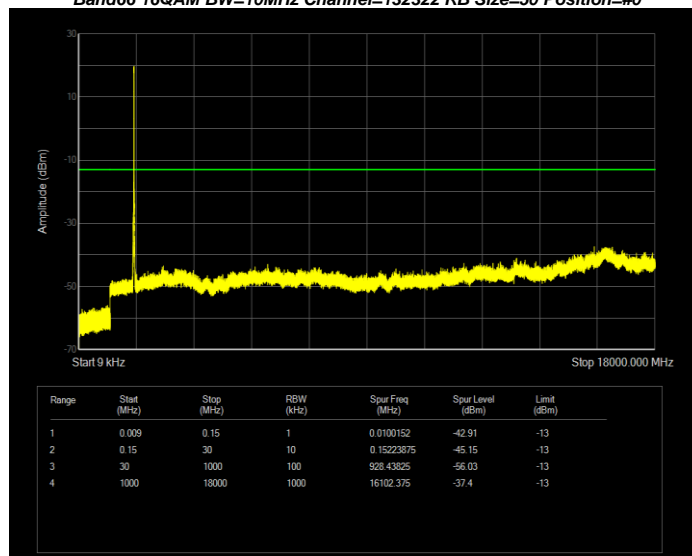

**Band66 16QAM BW=1.4MHz Channel=131979 RB Size=6 Position=#0**

**Band66 16QAM BW=1.4MHz Channel=132322 RB Size=6 Position=#0**

**Band66 16QAM BW=1.4MHz Channel=132665 RB Size=6 Position=#0**

**Band66 16QAM BW=10MHz Channel=132022 RB Size=50 Position=#0**

**Band66 16QAM BW=10MHz Channel=132322 RB Size=50 Position=#0**

**Band66 16QAM BW=10MHz Channel=132622 RB Size=50 Position=#0**