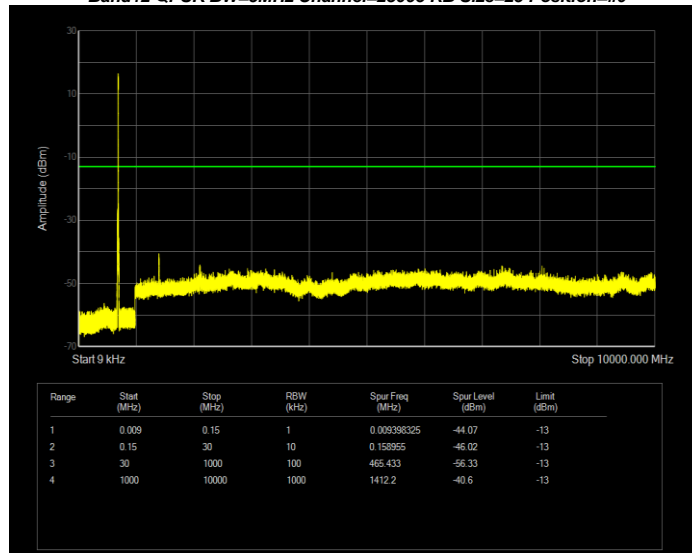

**Band12 QPSK BW=3MHz Channel=23095 RB Size=15 Position=#0**

**Band12 QPSK BW=3MHz Channel=23165 RB Size=15 Position=#0**

**Band12 QPSK BW=5MHz Channel=23035 RB Size=25 Position=#0**

**Band12 QPSK BW=5MHz Channel=23095 RB Size=25 Position=#0**