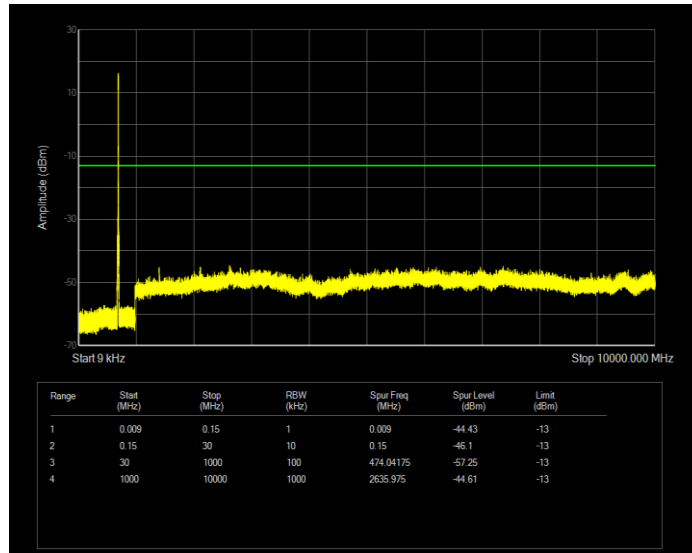

**Band17 QPSK BW=10MHz Channel=23790 RB Size=50 Position=#0**

**Band17 QPSK BW=10MHz Channel=23800 RB Size=50 Position=#0**

**Band17 QPSK BW=5MHz Channel=23755 RB Size=25 Position=#0**

**Band17 QPSK BW=5MHz Channel=23790 RB Size=25 Position=#0**