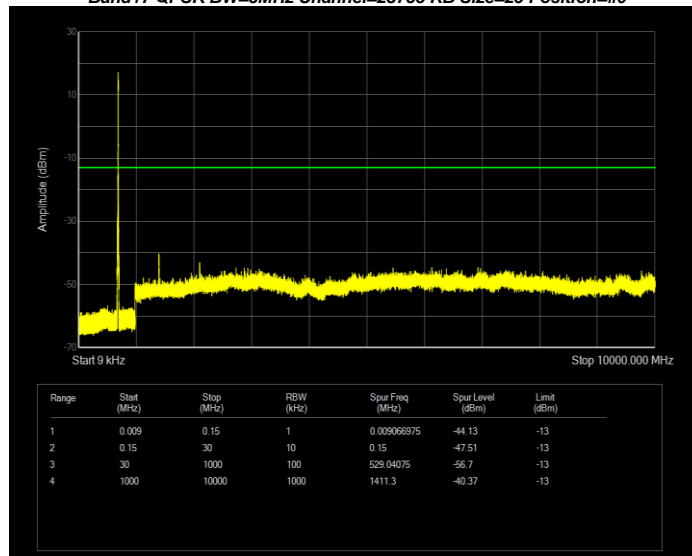

Band17 QPSK BW=5MHz Channel=23755 RB Size=25 Position=#0

Band17 QPSK BW=5MHz Channel=23790 RB Size=25 Position=#0