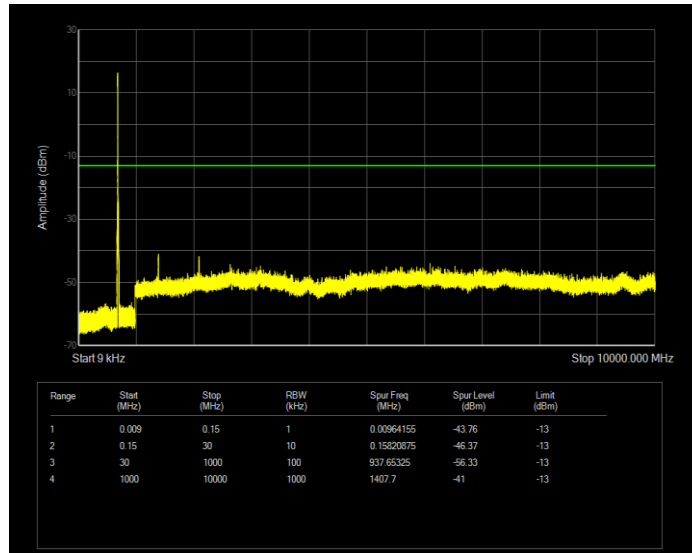

Band12 QPSK BW=5MHz Channel=23035 RB Size=25 Position=#0

Band12 QPSK BW=5MHz Channel=23095 RB Size=25 Position=#0