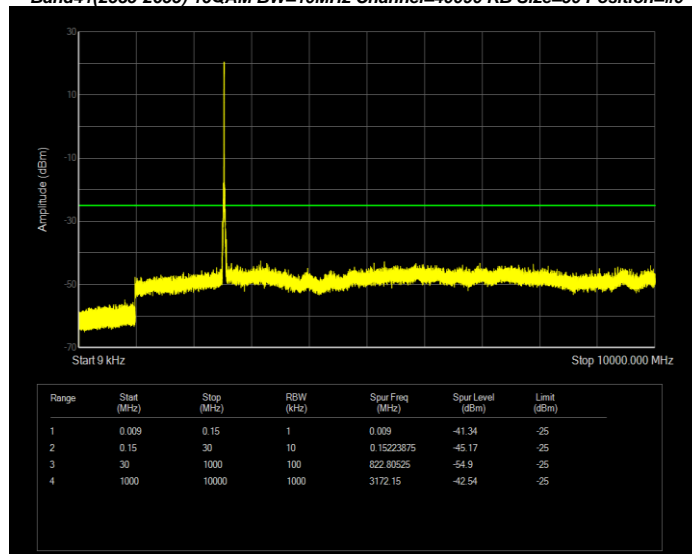

Band41(2535-2655) 16QAM BW=10MHz Channel=40090 RB Size=50 Position=#0

Band41(2535-2655) 16QAM BW=10MHz Channel=41190 RB Size=50 Position=#0