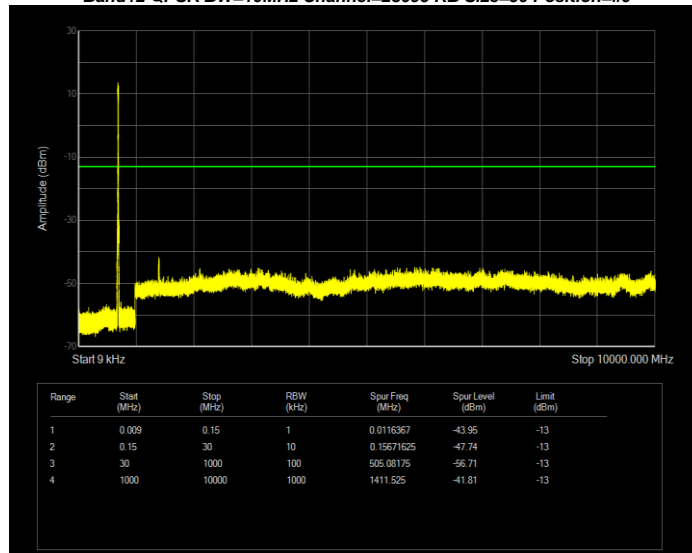

Band12 QPSK BW=10MHz Channel=23095 RB Size=50 Position=#0

Band12 QPSK BW=10MHz Channel=23130 RB Size=50 Position=#0