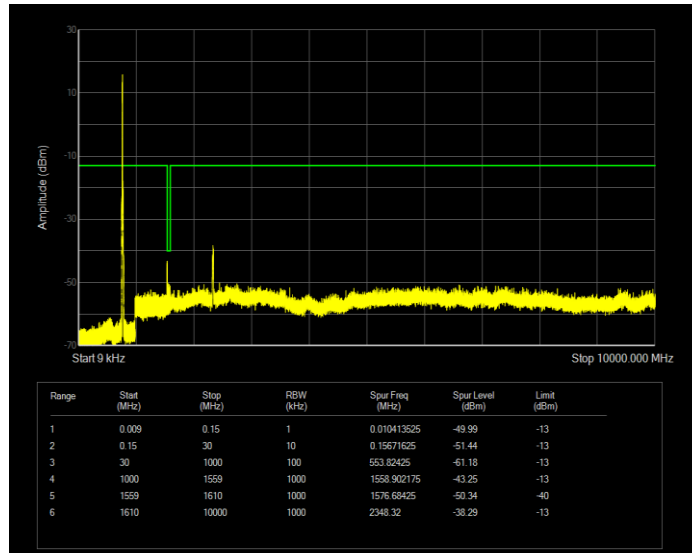

Band13 16QAM BW=10MHz Channel=23230 RB Size=50 Position=#0

Band13 16QAM BW=5MHz Channel=23205 RB Size=25 Position=#0