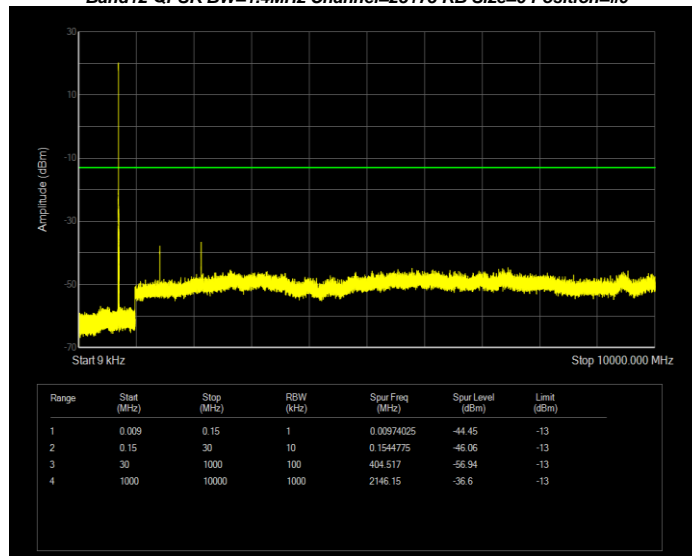

**Band12 16QAM BW=5MHz Channel=23155 RB Size=25 Position=#0**

**Band12 QPSK BW=1.4MHz Channel=23017 RB Size=6 Position=#0**

**Band12 QPSK BW=1.4MHz Channel=23095 RB Size=6 Position=#0**

**Band12 QPSK BW=1.4MHz Channel=23173 RB Size=6 Position=#0**