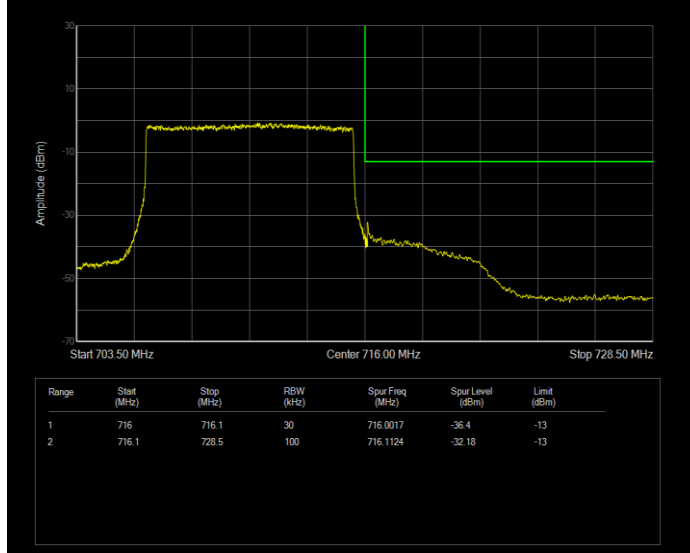

Band12 QPSK BW=1.4MHz Channel=23017 RB Size=6 Position=#0

Band12 QPSK BW=1.4MHz Channel=23173 RB Size=6 Position=#0

Band12 QPSK BW=10MHz Channel=23060 RB Size=50 Position=#0

Band12 QPSK BW=10MHz Channel=23130 RB Size=50 Position=#0