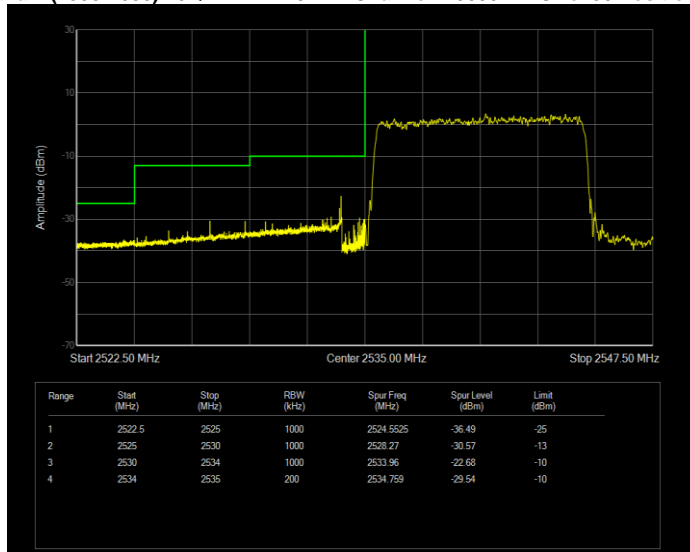

Band41(2535-2655) 16QAM BW=10MHz Channel=41190 RB Size=50 Position=#0

Band41(2535-2655) 16QAM BW=10MHz Channel=40090 RB Size=50 Position=#0