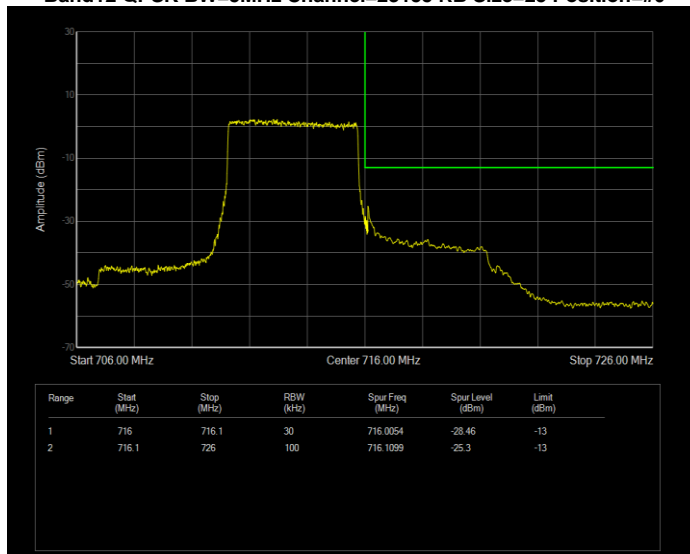

Band12 QPSK BW=3MHz Channel=23025 RB Size=15 Position=#0

Band12 QPSK BW=3MHz Channel=23165 RB Size=15 Position=#0

Band12 QPSK BW=5MHz Channel=23035 RB Size=25 Position=#0

Band12 QPSK BW=5MHz Channel=23155 RB Size=25 Position=#0