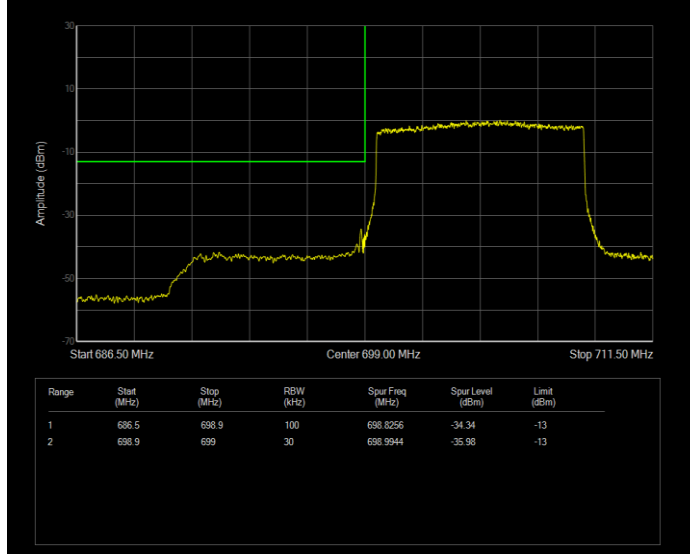

Band12 QPSK BW=10MHz Channel=23060 RB Size=50 Position=#0