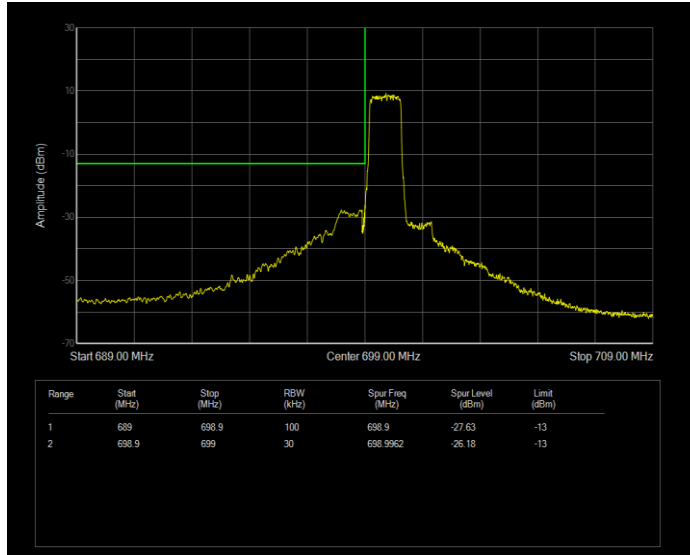

Band12 QPSK BW=1.4MHz Channel=23017 RB Size=6 Position=#0