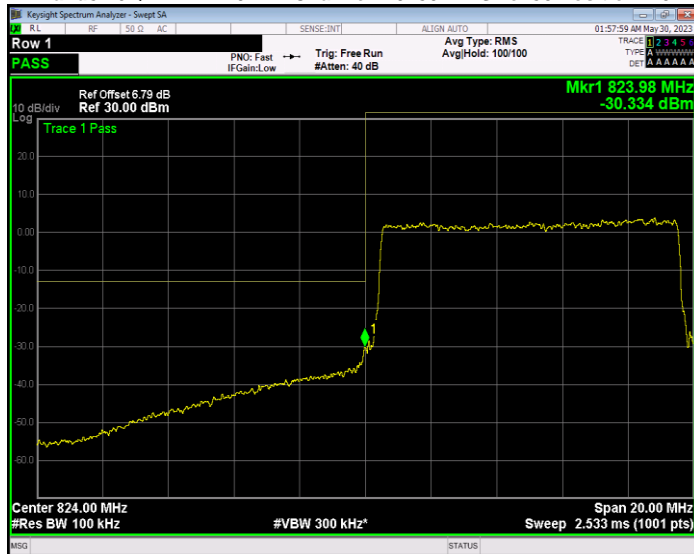

Band4 QPSK BW=3MHz Channel=20385 RB Size=15 Position=#0

Band4 QPSK BW=5MHz Channel=19975 RB Size=25 Position=#0

Band4 QPSK BW=5MHz Channel=20375 RB Size=25 Position=#0

B

and5 16QAM BW=1.4MHz Channel=20407 RB Size=6 Position=#0

Band5 16QAM BW=1.4MHz Channel=20643 RB Size=6 Position=#0

Band5 16QAM BW=10MHz Channel=20450 RB Size=50 Position=#0

Band5 16QAM BW=10MHz Channel=20600 RB Size=50 Position=#0

Band5 16QAM BW=3MHz Channel=20415 RB Size=15 Position=#0