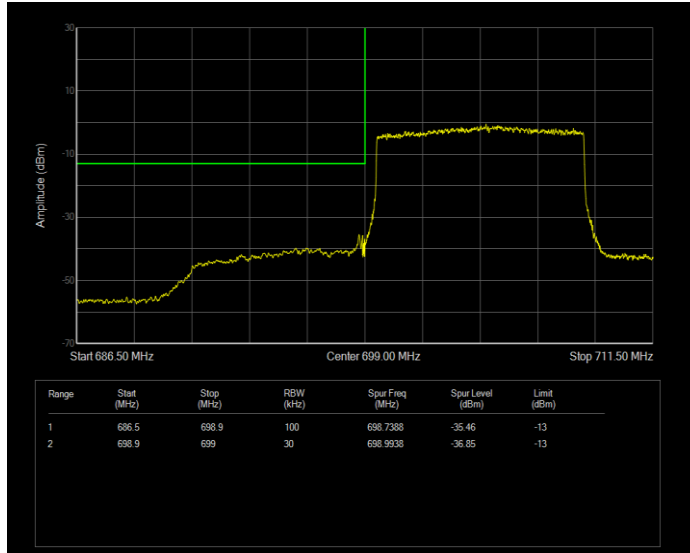

Band12 16QAM BW=10MHz Channel=23060 RB Size=50 Position=#0