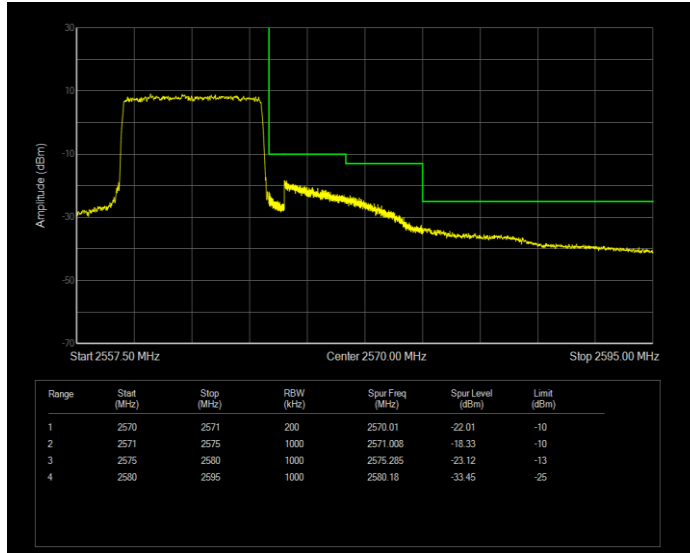

Band5 QPSK BW=3MHz Channel=20635 RB Size=15 Position=#0

Band5 QPSK BW=5MHz Channel=20425 RB Size=25 Position=#0

Band7 16QAM BW=15MHz Channel=20825 RB Size=75 Position=#0

Band7 16QAM BW=15MHz Channel=21375 RB Size=75 Position=#0

Band7 16QAM BW=20MHz Channel=20850 RB Size=100 Position=#0

Band7 16QAM BW=20MHz Channel=21350 RB Size=100 Position=#0

Band7 16QAM BW=5MHz Channel=20775 RB Size=25 Position=#0

Band7 16QAM BW=5MHz Channel=21425 RB Size=25 Position=#0

Band7 QPSK BW=10MHz Channel=20800 RB Size=50 Position=#0

Band7 QPSK BW=10MHz Channel=21400 RB Size=50 Position=#0

Band7 QPSK BW=15MHz Channel=20825 RB Size=75 Position=#0

Band7 QPSK BW=15MHz Channel=21375 RB Size=75 Position=#0