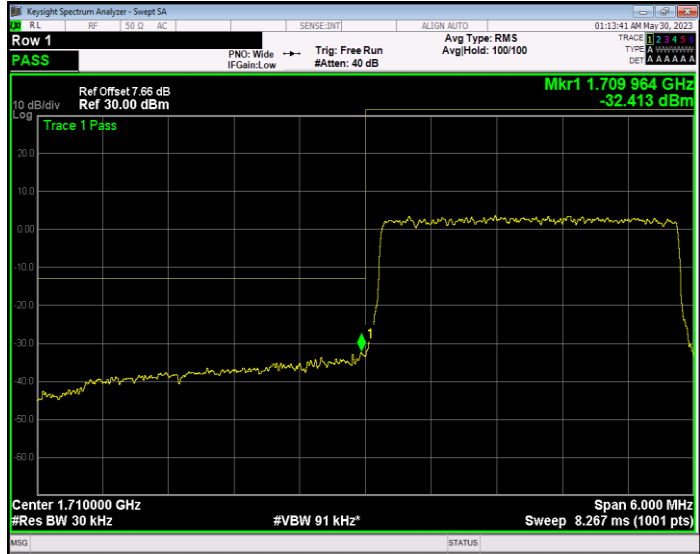

Band4 16QAM BW=15MHz Channel=20325 RB Size=75 Position=#0

Band4 16QAM BW=20MHz Channel=20050 RB Size=100 Position=#0

Band4 16QAM BW=20MHz Channel=20300 RB Size=100 Position=#0

Band4 16QAM BW=3MHz Channel=19965 RB Size=15 Position=#0

Band4 16QAM BW=3MHz Channel=20385 RB Size=15 Position=#0

Band4 16QAM BW=5MHz Channel=19975 RB Size=25 Position=#0

Band4 16QAM BW=5MHz Channel=20375 RB Size=25 Position=#0

Band4 QPSK BW=1.4MHz Channel=19957 RB Size=6 Position=#0