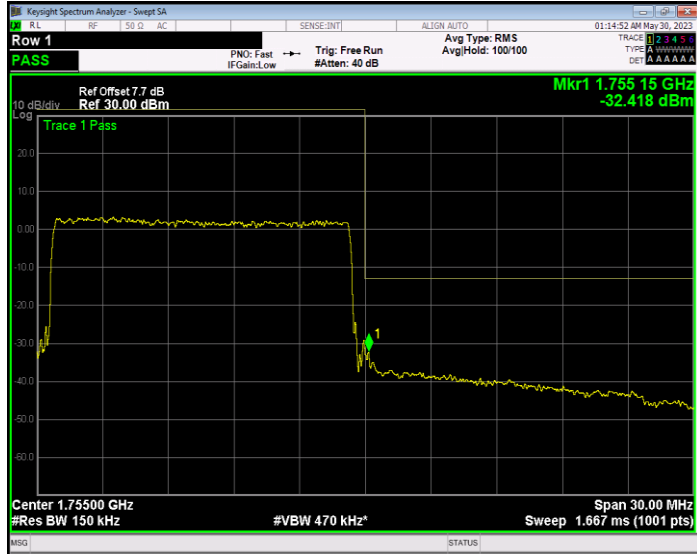

Band4 16QAM BW=1.4MHz Channel=20393 RB Size=6 Position=#0

Band4 16QAM BW=10MHz Channel=20000 RB Size=50 Position=#0

Band4 16QAM BW=10MHz Channel=20350 RB Size=50 Position=#0

Band4 16QAM BW=15MHz Channel=20025 RB Size=75 Position=#0

Band4 16QAM BW=15MHz Channel=20325 RB Size=75 Position=#0

Band4 16QAM BW=20MHz Channel=20050 RB Size=100 Position=#0

Band4 16QAM BW=20MHz Channel=20300 RB Size=100 Position=#0

Band4 16QAM BW=3MHz Channel=19965 RB Size=15 Position=#0