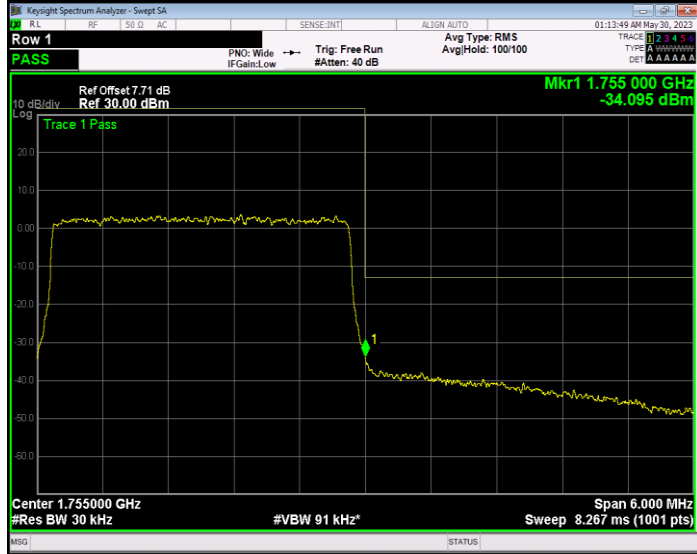

Band4 16QAM BW=3MHz Channel=20385 RB Size=15 Position=#0