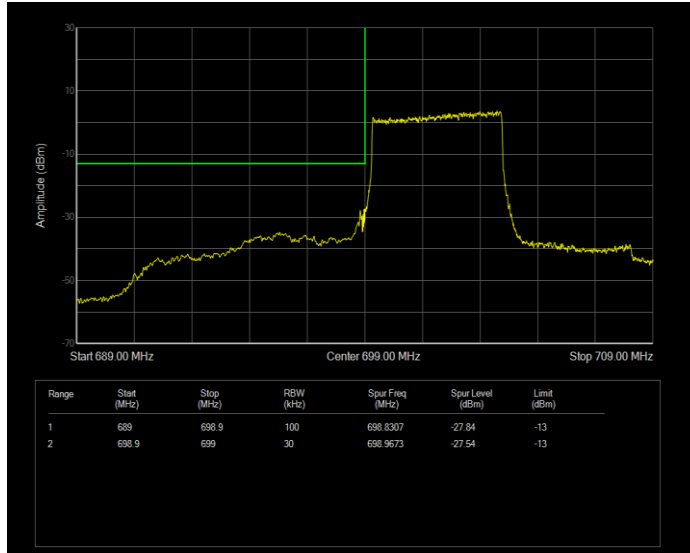

Band12 QPSK BW=5MHz Channel=23035 RB Size=25 Position=#0