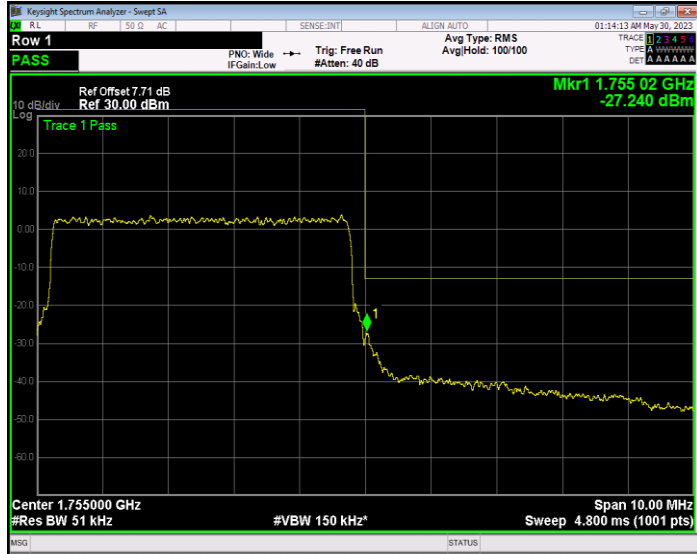

Band4 16QAM BW=15MHz Channel=20325 RB Size=75 Position=#0

Band4 16QAM BW=20MHz Channel=20050 RB Size=100 Position=#0

Band4 16QAM BW=20MHz Channel=20300 RB Size=100 Position=#0

Band4 16QAM BW=3MHz Channel=19965 RB Size=15 Position=#0

Band4 16QAM BW=3MHz Channel=20385 RB Size=15 Position=#0

Band4 16QAM BW=5MHz Channel=19975 RB Size=25 Position=#0

Band4 16QAM BW=5MHz Channel=20375 RB Size=25 Position=#0

Band4 QPSK BW=1.4MHz Channel=19957 RB Size=6 Position=#0