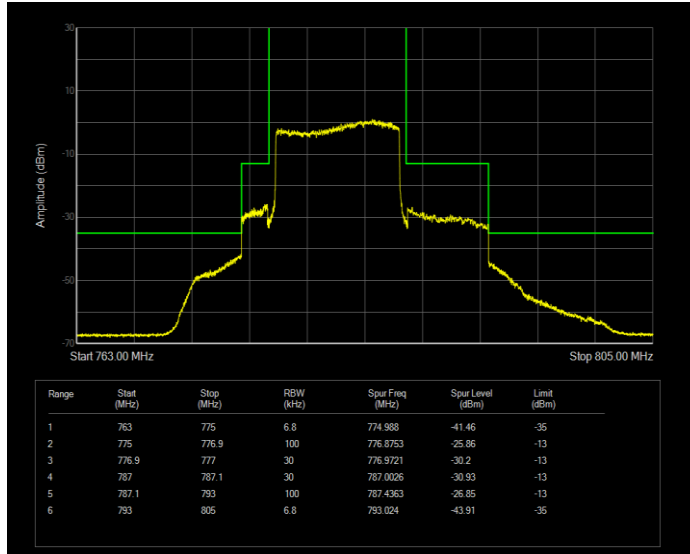

Band12 QPSK BW=3MHz Channel=23025 RB Size=15 Position=#0

Band12 QPSK BW=3MHz Channel=23165 RB Size=15 Position=#0

Band12 QPSK BW=5MHz Channel=23035 RB Size=25 Position=#0

Band12 QPSK BW=5MHz Channel=23155 RB Size=25 Position=#0

Band13 16QAM BW=10MHz Channel=23230 RB Size=50 Position=#0

Band13 16QAM BW=5MHz Channel=23205 RB Size=25 Position=#0

Band13 16QAM BW=5MHz Channel=23255 RB Size=25 Position=#0

Band13 QPSK BW=10MHz Channel=23230 RB Size=50 Position=#0