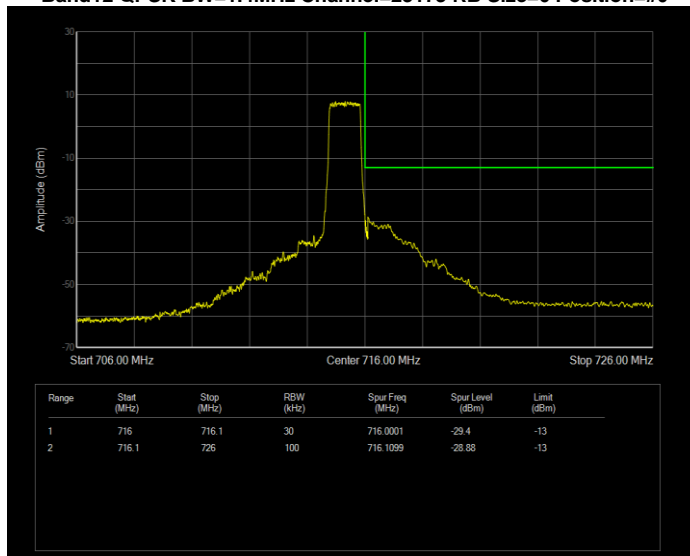

Band12 QPSK BW=1.4MHz Channel=23173 RB Size=6 Position=#0