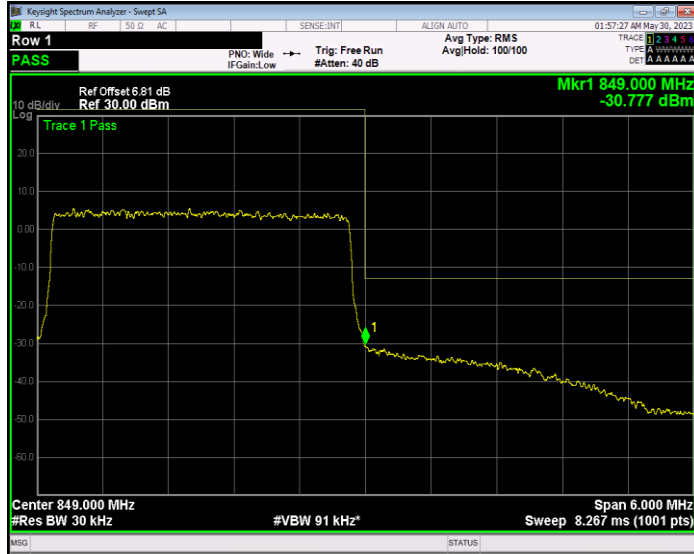

Band5 16QAM BW=3MHz Channel=20635 RB Size=15 Position=#0