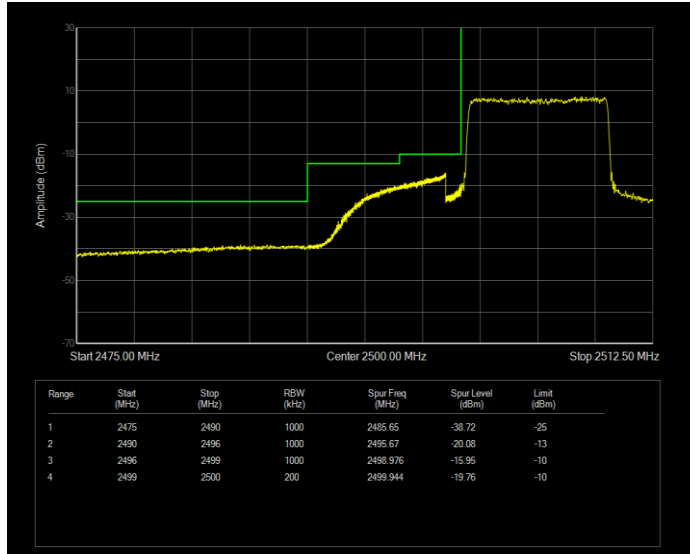

Band7 16QAM BW=20MHz Channel=20850 RB Size=100 Position=#0

Band7 16QAM BW=20MHz Channel=21350 RB Size=100 Position=#0

Band7 16QAM BW=5MHz Channel=20775 RB Size=25 Position=#0

Band7 16QAM BW=5MHz Channel=21425 RB Size=25 Position=#0

Band7 QPSK BW=10MHz Channel=20800 RB Size=50 Position=#0

Band7 QPSK BW=10MHz Channel=21400 RB Size=50 Position=#0

Band7 QPSK BW=15MHz Channel=20825 RB Size=75 Position=#0

Band7 QPSK BW=15MHz Channel=21375 RB Size=75 Position=#0