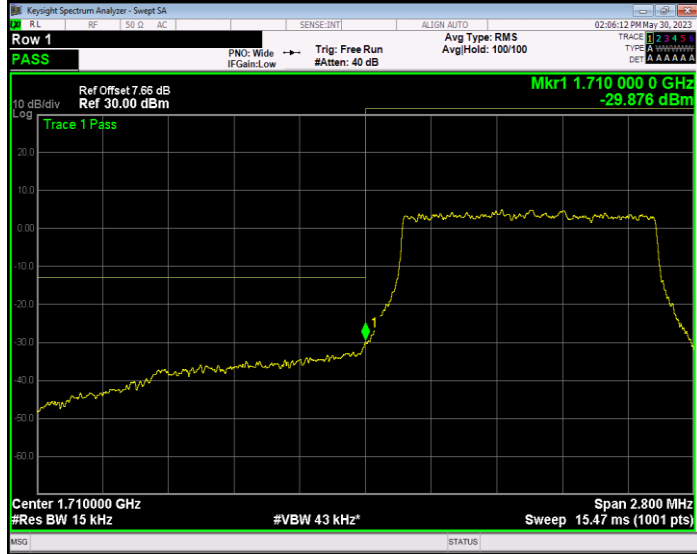

Band66 16QAM BW=1.4MHz Channel=131979 RB Size=6 Position=#0