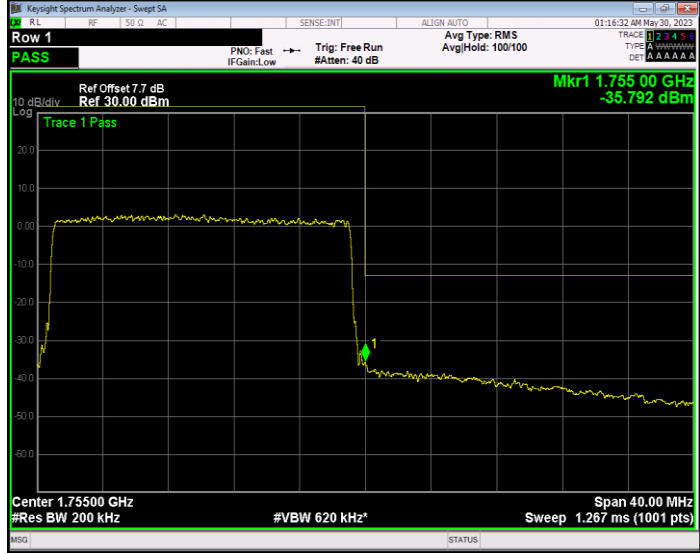

Band4 16QAM BW=1.4MHz Channel=20393 RB Size=6 Position=#0

Band4 16QAM BW=10MHz Channel=20000 RB Size=50 Position=#0

Band4 16QAM BW=10MHz Channel=20350 RB Size=50 Position=#0

Band4 16QAM BW=15MHz Channel=20025 RB Size=75 Position=#0

Band4 16QAM BW=15MHz Channel=20325 RB Size=75 Position=#0

Band4 16QAM BW=20MHz Channel=20050 RB Size=100 Position=#0

Band4 16QAM BW=20MHz Channel=20300 RB Size=100 Position=#0

Band4 16QAM BW=3MHz Channel=19965 RB Size=15 Position=#0