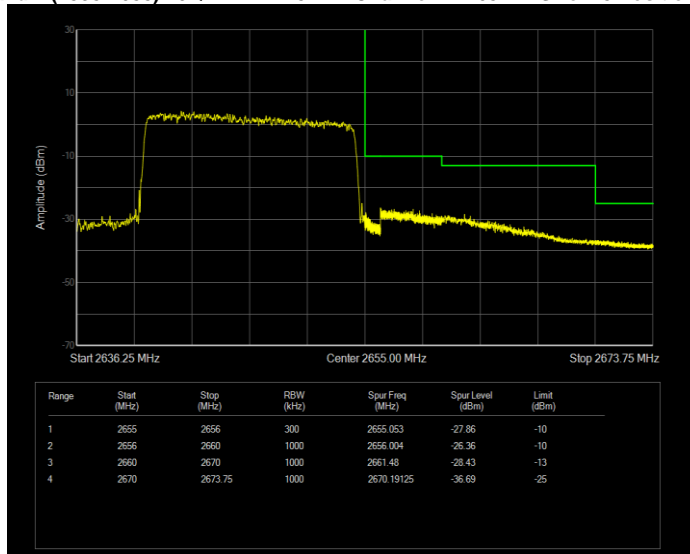

Band41(2535-2655) 16QAM BW=20MHz Channel=40140 RB Size=100 Position=#0

Band41(2535-2655) 16QAM BW=15MHz Channel=41165 RB Size=75 Position=#0