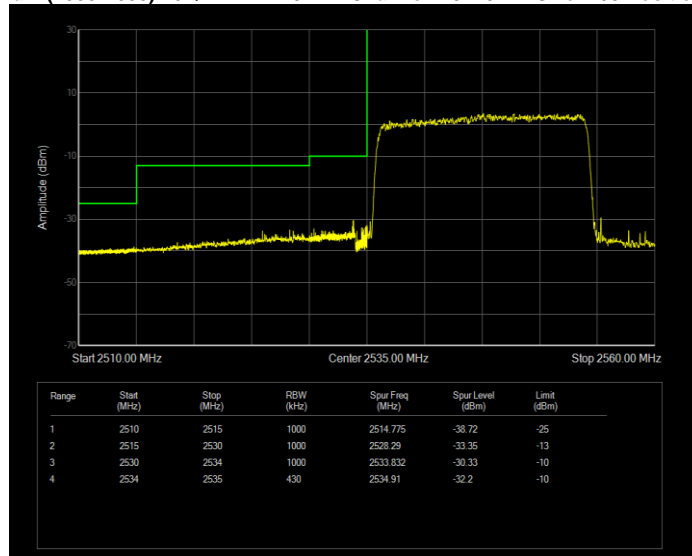

Band41(2535-2655) 16QAM BW=20MHz Channel=41140 RB Size=100 Position=#0

Band41(2535-2655) 16QAM BW=20MHz Channel=40140 RB Size=100 Position=#0