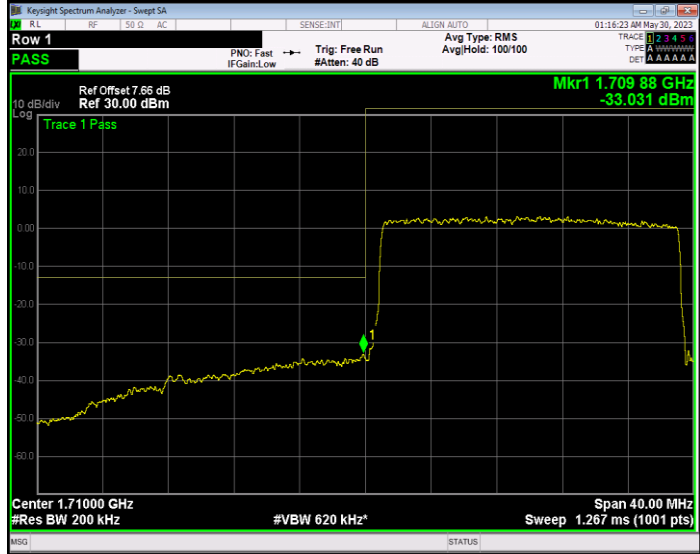

Band4 16QAM BW=1.4MHz Channel=20393 RB Size=6 Position=#0

Band4 16QAM BW=10MHz Channel=20000 RB Size=50 Position=#0

Band4 16QAM BW=10MHz Channel=20350 RB Size=50 Position=#0

Band4 16QAM BW=15MHz Channel=20025 RB Size=75 Position=#0

Band4 16QAM BW=15MHz Channel=20325 RB Size=75 Position=#0

Band4 16QAM BW=20MHz Channel=20050 RB Size=100 Position=#0

Band4 16QAM BW=20MHz Channel=20300 RB Size=100 Position=#0

Band4 16QAM BW=3MHz Channel=19965 RB Size=15 Position=#0