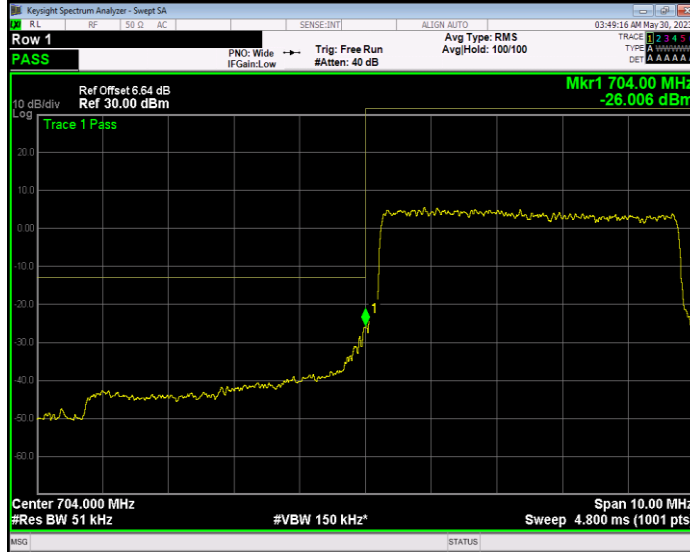

Band17 QPSK BW=5MHz Channel=23755 RB Size=25 Position=#0