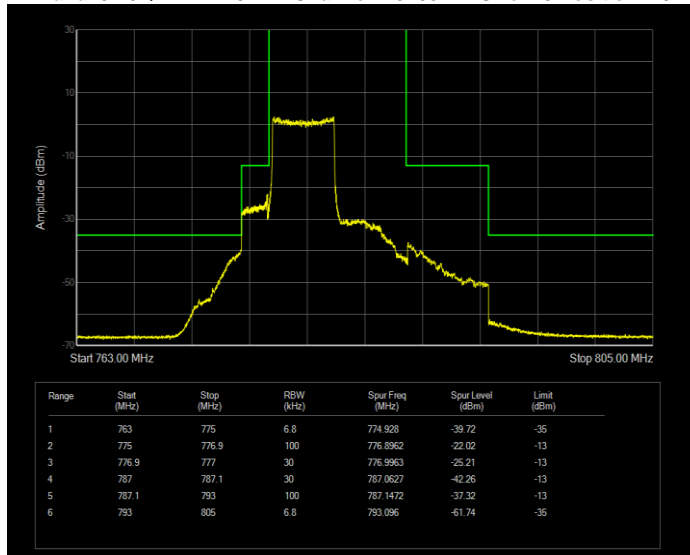

Band12 QPSK BW=3MHz Channel=23025 RB Size=15 Position=#0

Band12 QPSK BW=3MHz Channel=23165 RB Size=15 Position=#0

Band12 QPSK BW=5MHz Channel=23035 RB Size=25 Position=#0

Band12 QPSK BW=5MHz Channel=23155 RB Size=25 Position=#0

Band13 16QAM BW=10MHz Channel=23230 RB Size=50 Position=#0

Band13 16QAM BW=5MHz Channel=23205 RB Size=25 Position=#0

Band13 16QAM BW=5MHz Channel=23255 RB Size=25 Position=#0

Band13 QPSK BW=10MHz Channel=23230 RB Size=50 Position=#0