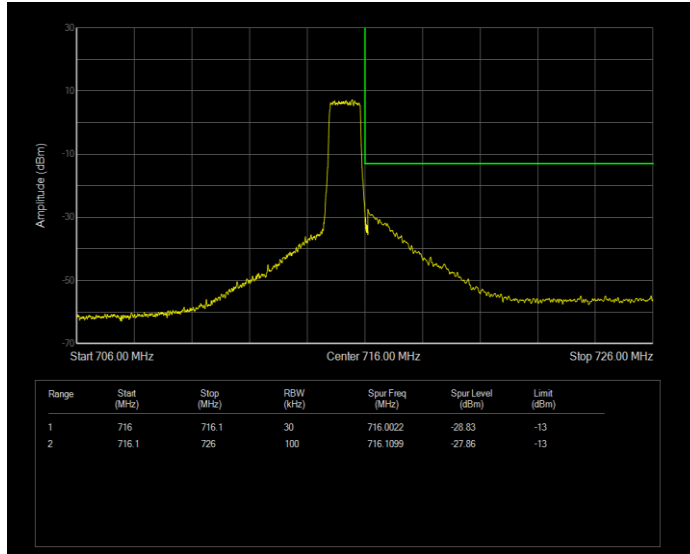

Band12 16QAM BW=1.4MHz Channel=23173 RB Size=6 Position=#0