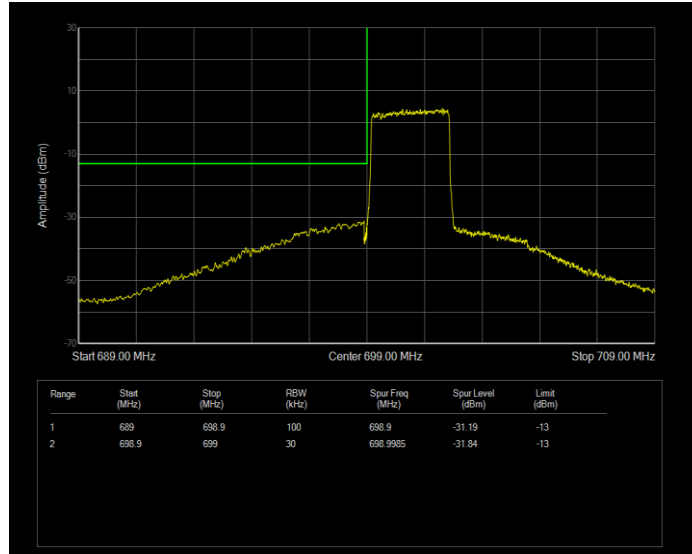

Band12 16QAM BW=3MHz Channel=23025 RB Size=15 Position=#0