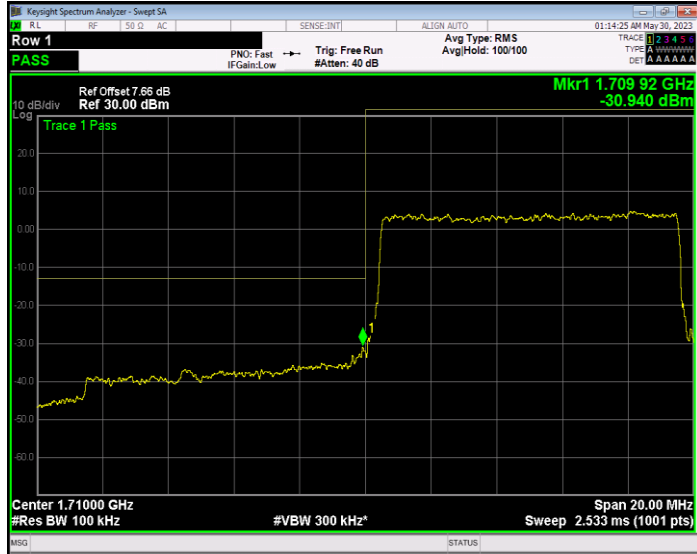

Band4 16QAM BW=15MHz Channel=20325 RB Size=75 Position=#0

Band4 16QAM BW=20MHz Channel=20050 RB Size=100 Position=#0

Band4 16QAM BW=20MHz Channel=20300 RB Size=100 Position=#0

Band4 16QAM BW=3MHz Channel=19965 RB Size=15 Position=#0

Band4 16QAM BW=3MHz Channel=20385 RB Size=15 Position=#0

Band4 16QAM BW=5MHz Channel=19975 RB Size=25 Position=#0

Band4 16QAM BW=5MHz Channel=20375 RB Size=25 Position=#0

Band4 QPSK BW=1.4MHz Channel=19957 RB Size=6 Position=#0

Band4 QPSK BW=1.4MHz Channel=20393 RB Size=6 Position=#0

Band4 QPSK BW=10MHz Channel=20000 RB Size=50 Position=#0

Band4 QPSK BW=10MHz Channel=20350 RB Size=50 Position=#0

Band4 QPSK BW=15MHz Channel=20025 RB Size=75 Position=#0