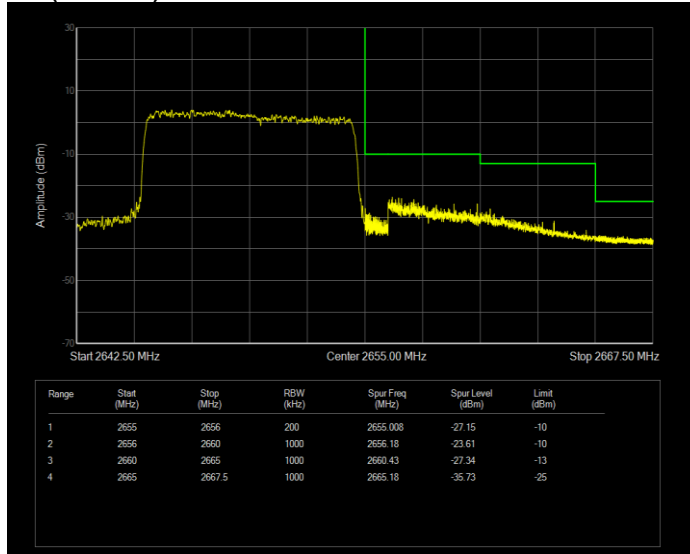

Band17 QPSK BW=5MHz Channel=23755 RB Size=25 Position=#0

Band17 QPSK BW=5MHz Channel=23825 RB Size=25 Position=#0

Band41(2535-2655) 16QAM BW=10MHz Channel=40090 RB Size=50 Position=#0

Band41(2535-2655) 16QAM BW=10MHz Channel=41190 RB Size=50 Position=#0