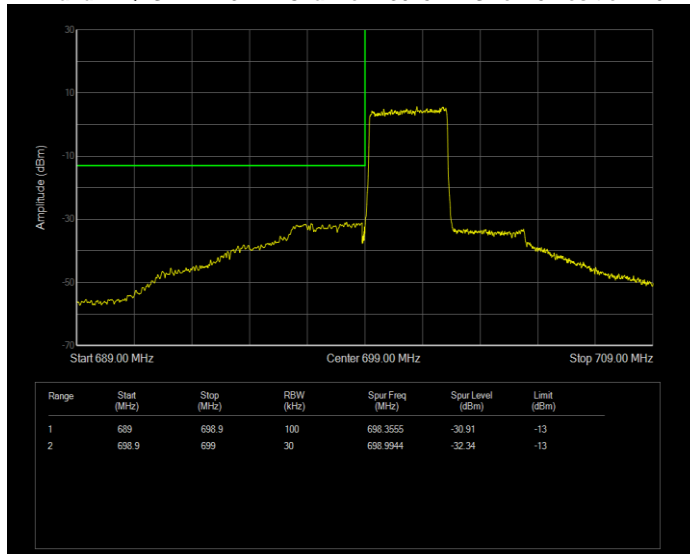

Band12 QPSK BW=3MHz Channel=23025 RB Size=15 Position=#0