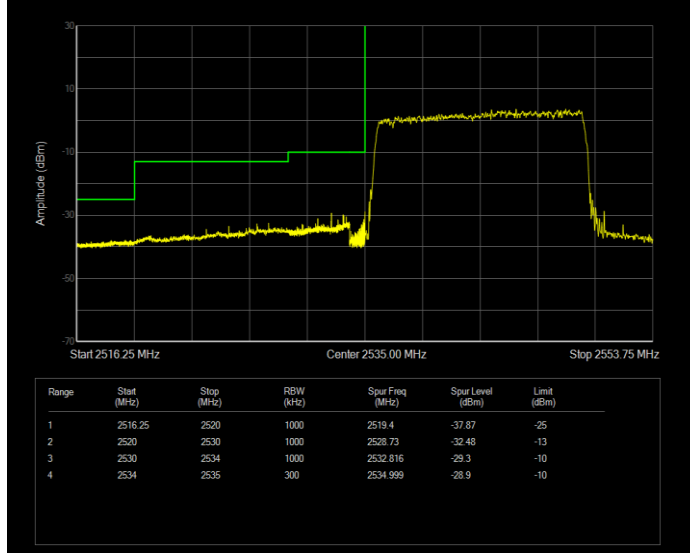

Band41(2535-2655) 16QAM BW=15MHz Channel=41165 RB Size=75 Position=#0

Band41(2535-2655) 16QAM BW=15MHz Channel=40115 RB Size=75 Position=#0