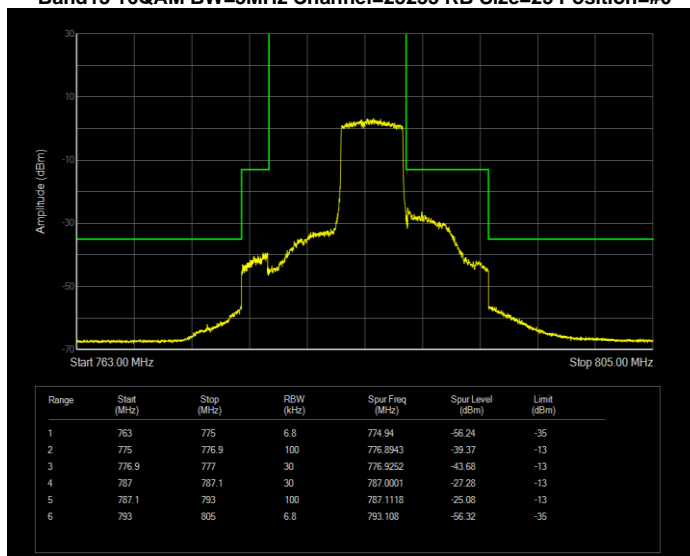

Band12 QPSK BW=3MHz Channel=23025 RB Size=15 Position=#0

Band12 QPSK BW=3MHz Channel=23165 RB Size=15 Position=#0

Band12 QPSK BW=5MHz Channel=23035 RB Size=25 Position=#0

Band12 QPSK BW=5MHz Channel=23155 RB Size=25 Position=#0

Band13 16QAM BW=10MHz Channel=23230 RB Size=50 Position=#0

Band13 16QAM BW=5MHz Channel=23205 RB Size=25 Position=#0

Band13 16QAM BW=5MHz Channel=23255 RB Size=25 Position=#0

Band13 QPSK BW=10MHz Channel=23230 RB Size=50 Position=#0