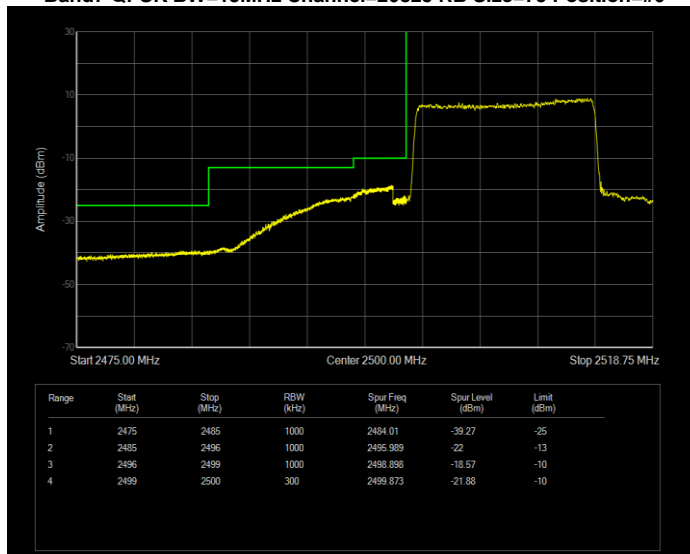

Band5 QPSK BW=3MHz Channel=20635 RB Size=15 Position=#0

Band5 QPSK BW=5MHz Channel=20425 RB Size=25 Position=#0

Band7 16QAM BW=15MHz Channel=20825 RB Size=75 Position=#0

Band7 16QAM BW=15MHz Channel=21375 RB Size=75 Position=#0

Band7 16QAM BW=20MHz Channel=20850 RB Size=100 Position=#0

Band7 16QAM BW=20MHz Channel=21350 RB Size=100 Position=#0

Band7 16QAM BW=5MHz Channel=20775 RB Size=25 Position=#0

Band7 16QAM BW=5MHz Channel=21425 RB Size=25 Position=#0

Band7 QPSK BW=10MHz Channel=20800 RB Size=50 Position=#0

Band7 QPSK BW=10MHz Channel=21400 RB Size=50 Position=#0

Band7 QPSK BW=15MHz Channel=20825 RB Size=75 Position=#0

Band7 QPSK BW=15MHz Channel=21375 RB Size=75 Position=#0