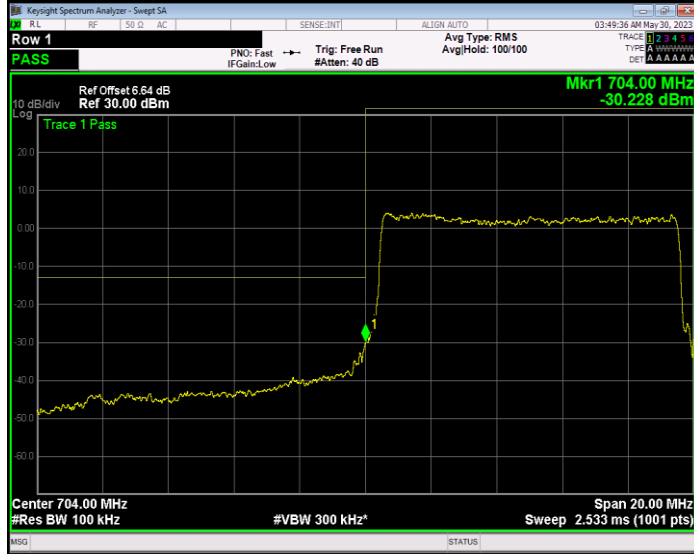

Band17 16QAM BW=10MHz Channel=23780 RB Size=50 Position=#0