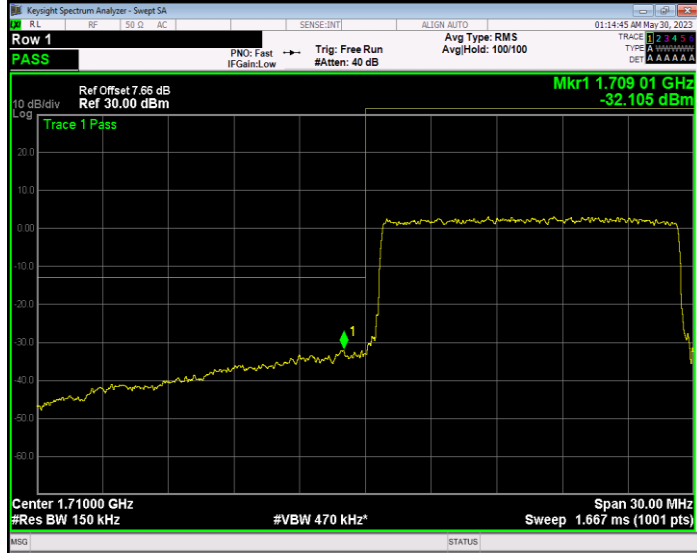

Band4 16QAM BW=1.4MHz Channel=20393 RB Size=6 Position=#0

Band4 16QAM BW=10MHz Channel=20000 RB Size=50 Position=#0

Band4 16QAM BW=10MHz Channel=20350 RB Size=50 Position=#0

Band4 16QAM BW=15MHz Channel=20025 RB Size=75 Position=#0

Band4 16QAM BW=15MHz Channel=20325 RB Size=75 Position=#0

Band4 16QAM BW=20MHz Channel=20050 RB Size=100 Position=#0

Band4 16QAM BW=20MHz Channel=20300 RB Size=100 Position=#0

Band4 16QAM BW=3MHz Channel=19965 RB Size=15 Position=#0