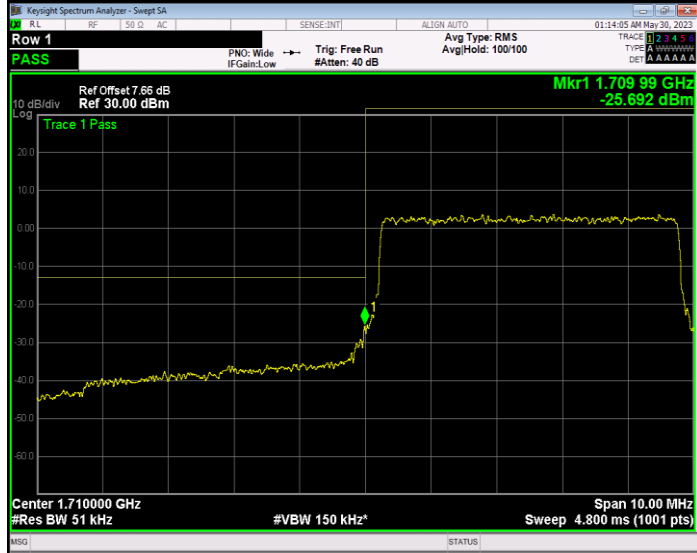

Band4 16QAM BW=1.4MHz Channel=20393 RB Size=6 Position=#0

Band4 16QAM BW=10MHz Channel=20000 RB Size=50 Position=#0

Band4 16QAM BW=10MHz Channel=20350 RB Size=50 Position=#0

Band4 16QAM BW=15MHz Channel=20025 RB Size=75 Position=#0

Band4 16QAM BW=15MHz Channel=20325 RB Size=75 Position=#0

Band4 16QAM BW=20MHz Channel=20050 RB Size=100 Position=#0

Band4 16QAM BW=20MHz Channel=20300 RB Size=100 Position=#0

Band4 16QAM BW=3MHz Channel=19965 RB Size=15 Position=#0

Band4 16QAM BW=3MHz Channel=20385 RB Size=15 Position=#0

Band4 16QAM BW=5MHz Channel=19975 RB Size=25 Position=#0

Band4 16QAM BW=5MHz Channel=20375 RB Size=25 Position=#0

Band4 QPSK BW=1.4MHz Channel=19957 RB Size=6 Position=#0