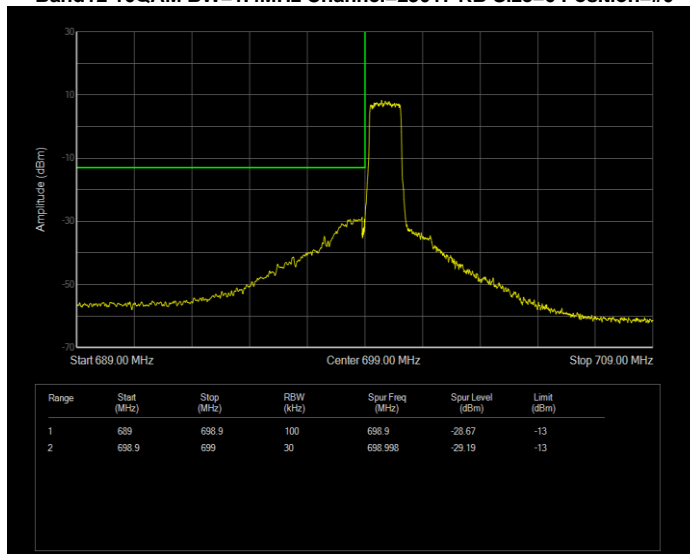

Band12 16QAM BW=1.4MHz Channel=23017 RB Size=6 Position=#0