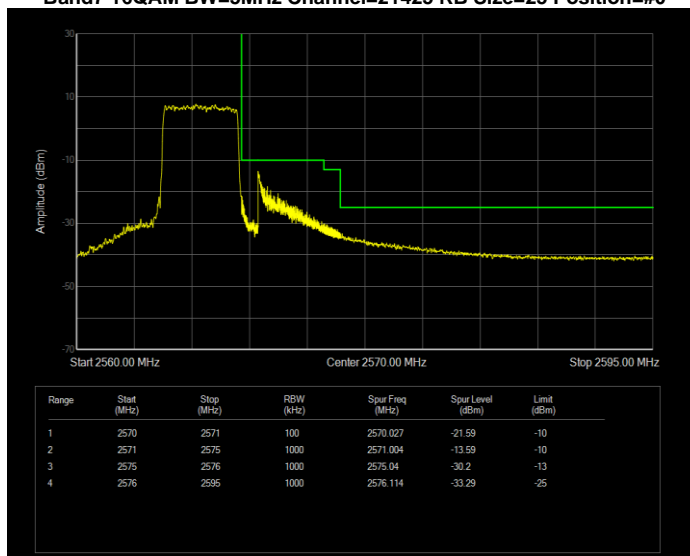

Band7 16QAM BW=20MHz Channel=20850 RB Size=100 Position=#0

Band7 16QAM BW=20MHz Channel=21350 RB Size=100 Position=#0

Band7 16QAM BW=5MHz Channel=20775 RB Size=25 Position=#0

Band7 16QAM BW=5MHz Channel=21425 RB Size=25 Position=#0