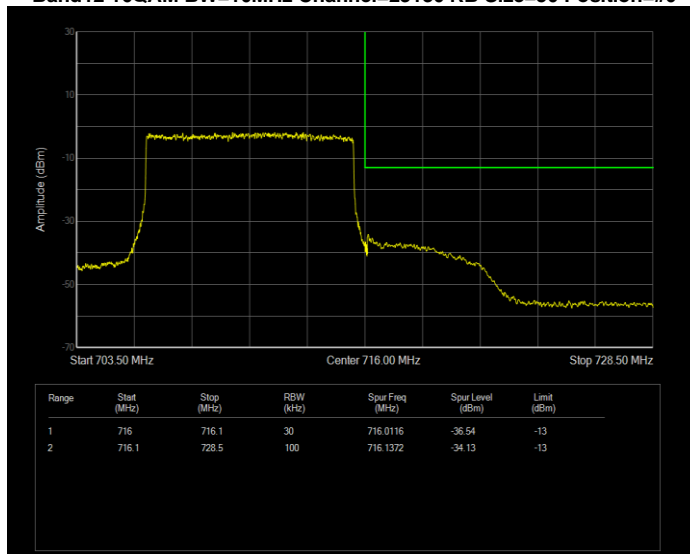

Band12 16QAM BW=1.4MHz Channel=23017 RB Size=6 Position=#0

Band12 16QAM BW=1.4MHz Channel=23173 RB Size=6 Position=#0

Band12 16QAM BW=10MHz Channel=23060 RB Size=50 Position=#0

Band12 16QAM BW=10MHz Channel=23130 RB Size=50 Position=#0