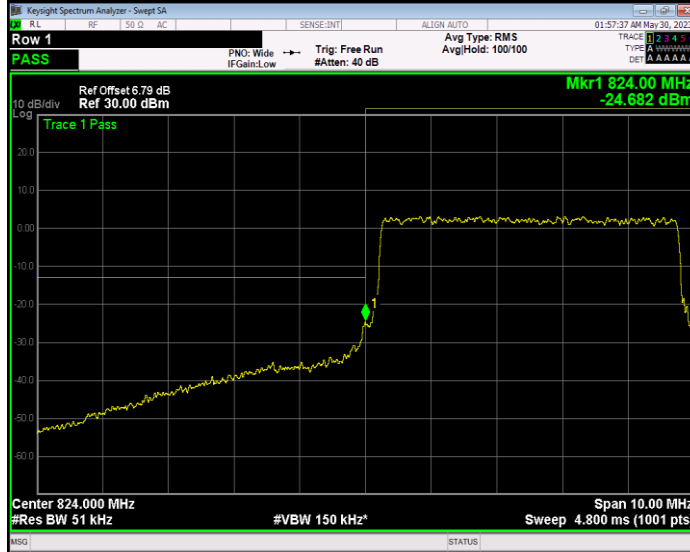

Band5 16QAM BW=1.4MHz Channel=20643 RB Size=6 Position=#0

Band5 16QAM BW=10MHz Channel=20450 RB Size=50 Position=#0

Band5 16QAM BW=10MHz Channel=20600 RB Size=50 Position=#0

Band5 16QAM BW=3MHz Channel=20415 RB Size=15 Position=#0

Band5 16QAM BW=3MHz Channel=20635 RB Size=15 Position=#0

Band5 16QAM BW=5MHz Channel=20425 RB Size=25 Position=#0

Band5 16QAM BW=5MHz Channel=20625 RB Size=25 Position=#0

Band5 QPSK BW=1.4MHz Channel=20407 RB Size=6 Position=#0