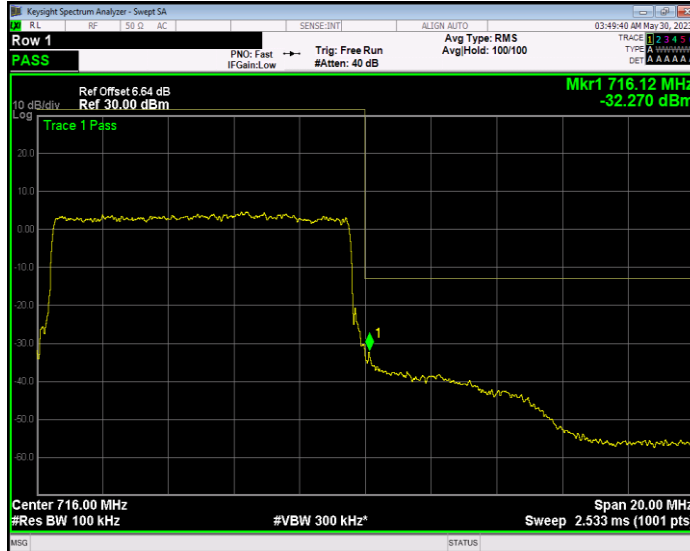

Band17 16QAM BW=5MHz Channel=23755 RB Size=25 Position=#0

Band17 16QAM BW=5MHz Channel=23825 RB Size=25 Position=#0

Band17 QPSK BW=10MHz Channel=23780 RB Size=50 Position=#0

Band17 QPSK BW=10MHz Channel=23800 RB Size=50 Position=#0