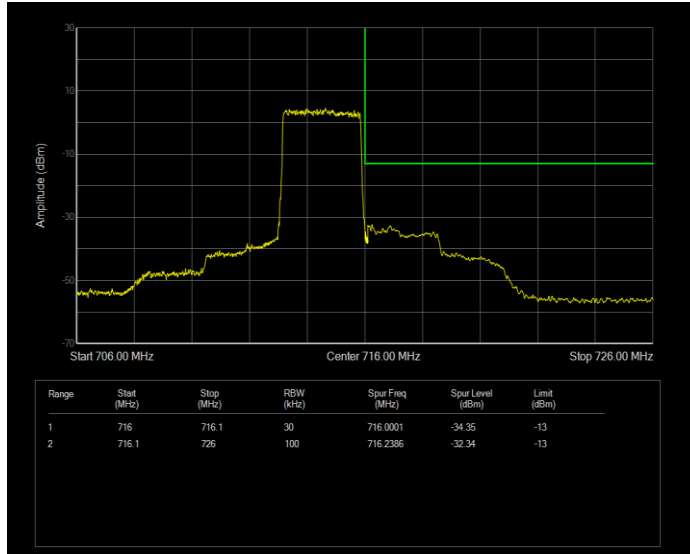

Band12 QPSK BW=3MHz Channel=23165 RB Size=15 Position=#0