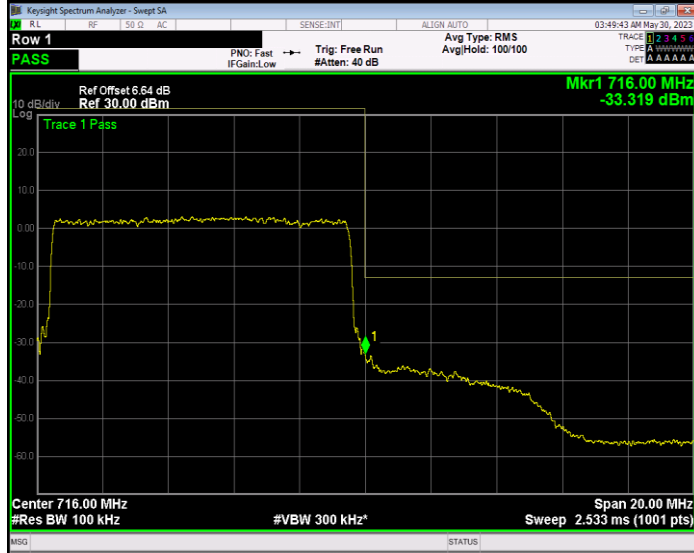

Band13 QPSK BW=5MHz Channel=23205 RB Size=25 Position=#0

Band13 QPSK BW=5MHz Channel=23255 RB Size=25 Position=#0

Band17 16QAM BW=10MHz Channel=23780 RB Size=50 Position=#0

Band17 16QAM BW=10MHz Channel=23800 RB Size=50 Position=#0