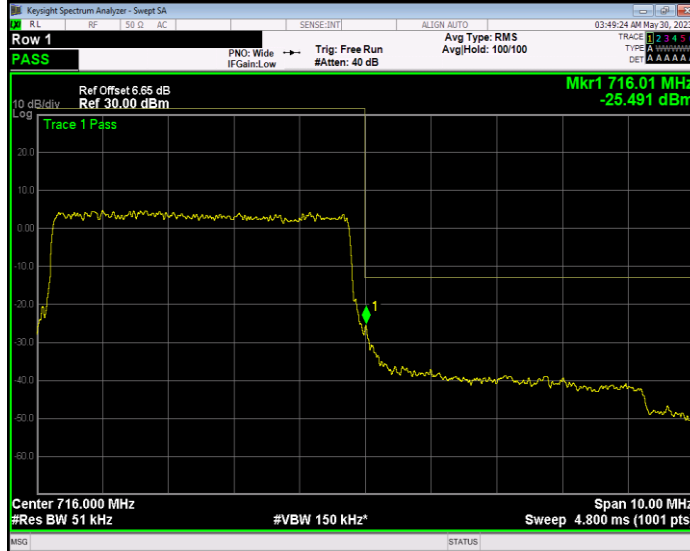

Band17 QPSK BW=5MHz Channel=23825 RB Size=25 Position=#0