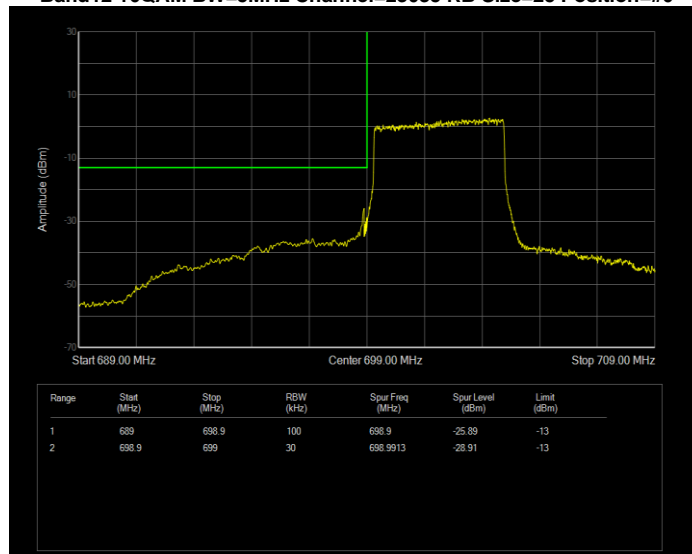

Band12 16QAM BW=5MHz Channel=23035 RB Size=25 Position=#0