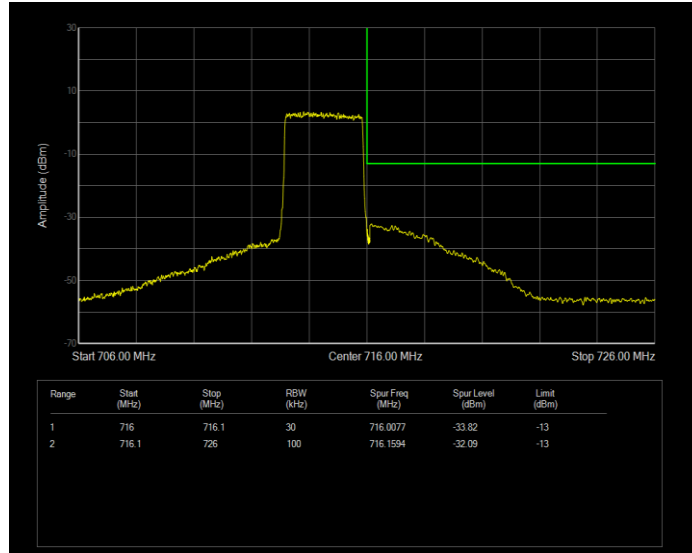

Band12 16QAM BW=3MHz Channel=23165 RB Size=15 Position=#0