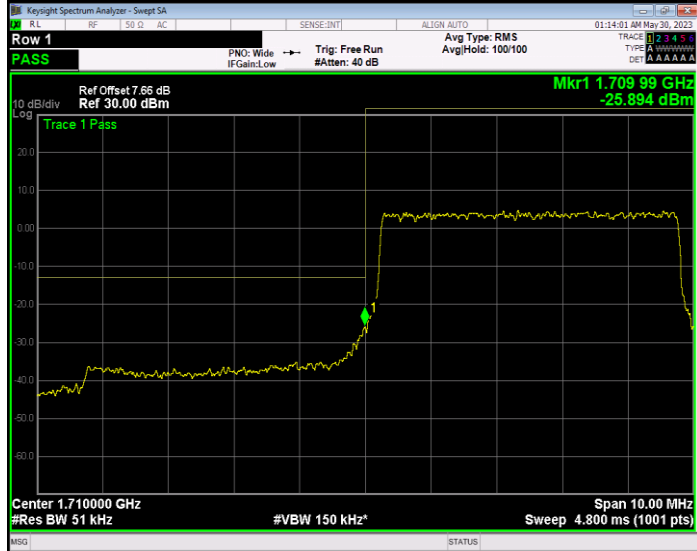

Band4 QPSK BW=5MHz Channel=19975 RB Size=25 Position=#0