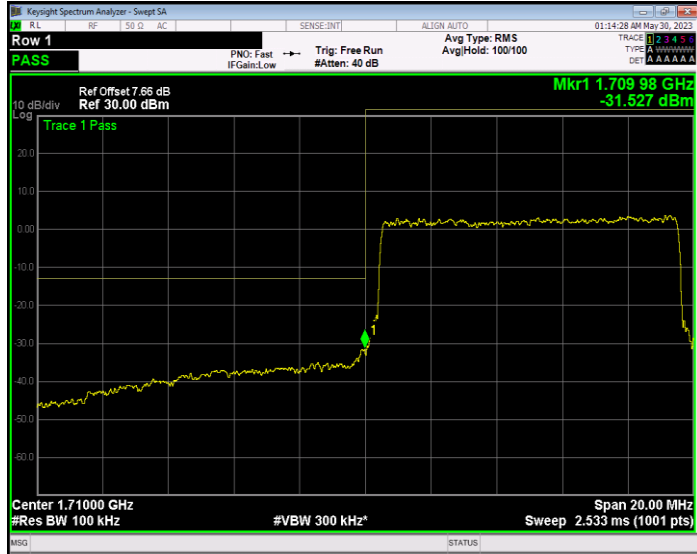

Band2 QPSK BW=3MHz Channel=19185 RB Size=15 Position=#0

Band2 QPSK BW=5MHz Channel=18625 RB Size=25 Position=#0

Band2 QPSK BW=5MHz Channel=19175 RB Size=25 Position=#0

Band4 16QAM BW=1.4MHz Channel=19957 RB Size=6 Position=#0

Band4 16QAM BW=1.4MHz Channel=20393 RB Size=6 Position=#0

Band4 16QAM BW=10MHz Channel=20000 RB Size=50 Position=#0

Band4 16QAM BW=10MHz Channel=20350 RB Size=50 Position=#0

Band4 16QAM BW=15MHz Channel=20025 RB Size=75 Position=#0

Band4 16QAM BW=15MHz Channel=20325 RB Size=75 Position=#0

Band4 16QAM BW=20MHz Channel=20050 RB Size=100 Position=#0

Band4 16QAM BW=20MHz Channel=20300 RB Size=100 Position=#0

Band4 16QAM BW=3MHz Channel=19965 RB Size=15 Position=#0