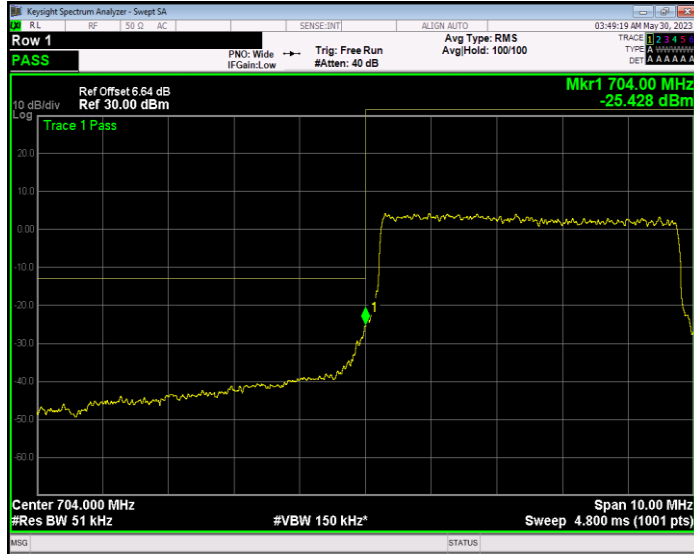

Band17 16QAM BW=5MHz Channel=23755 RB Size=25 Position=#0