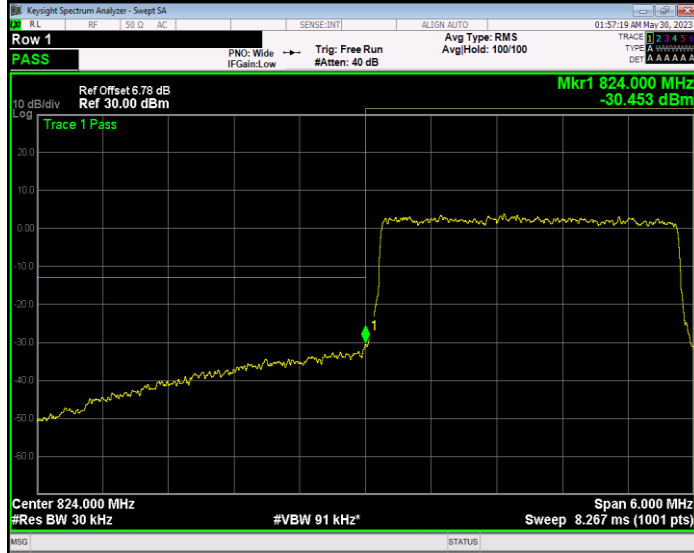

Band5 16QAM BW=1.4MHz Channel=20643 RB Size=6 Position=#0

Band5 16QAM BW=10MHz Channel=20450 RB Size=50 Position=#0

Band5 16QAM BW=10MHz Channel=20600 RB Size=50 Position=#0

Band5 16QAM BW=3MHz Channel=20415 RB Size=15 Position=#0