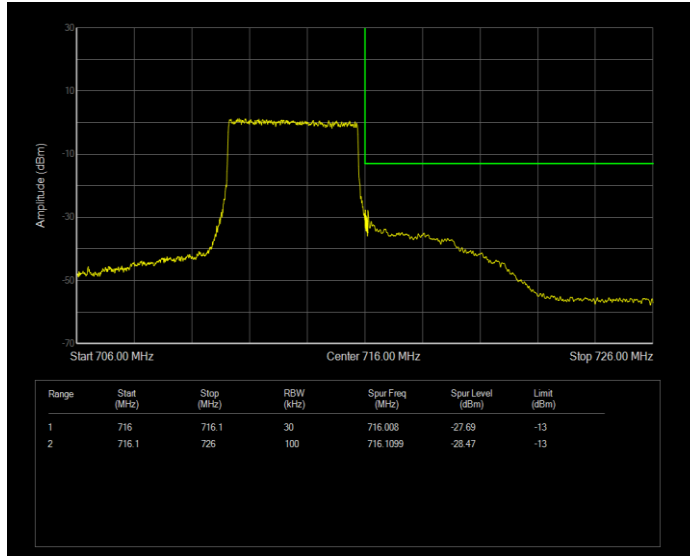

Band12 16QAM BW=3MHz Channel=23025 RB Size=15 Position=#0

Band12 16QAM BW=3MHz Channel=23165 RB Size=15 Position=#0

Band12 16QAM BW=5MHz Channel=23035 RB Size=25 Position=#0

Band12 16QAM BW=5MHz Channel=23155 RB Size=25 Position=#0