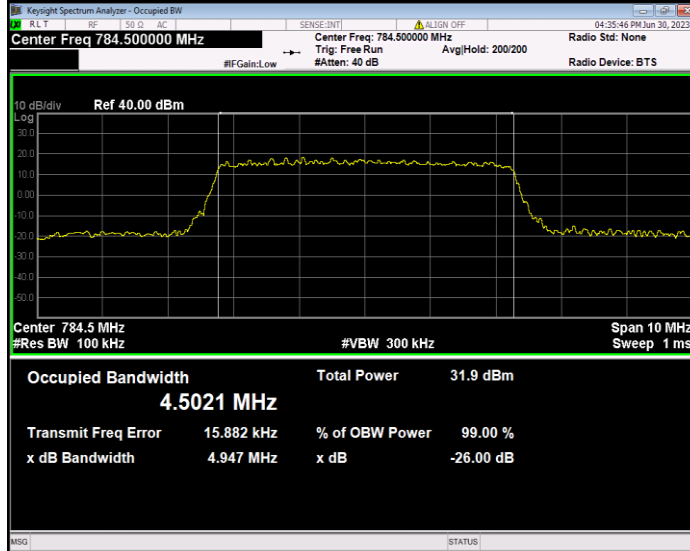

Band13 QPSK BW=5MHz Channel=23255 RB Size=25 Position=#0