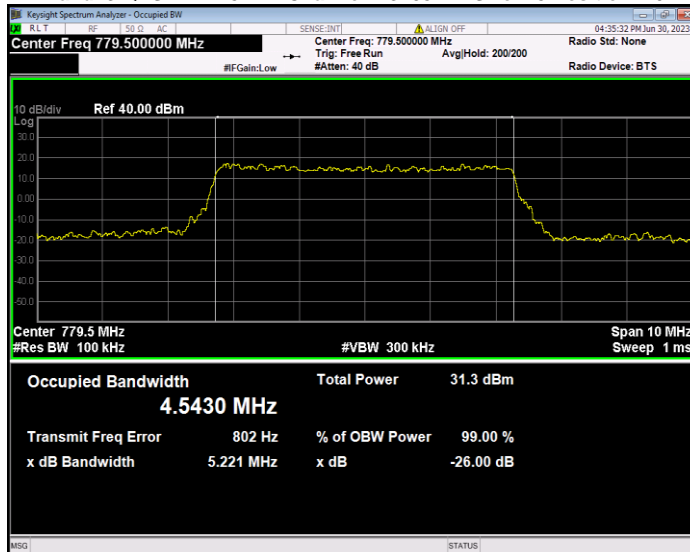

Band13 QPSK BW=5MHz Channel=23205 RB Size=25 Position=#0