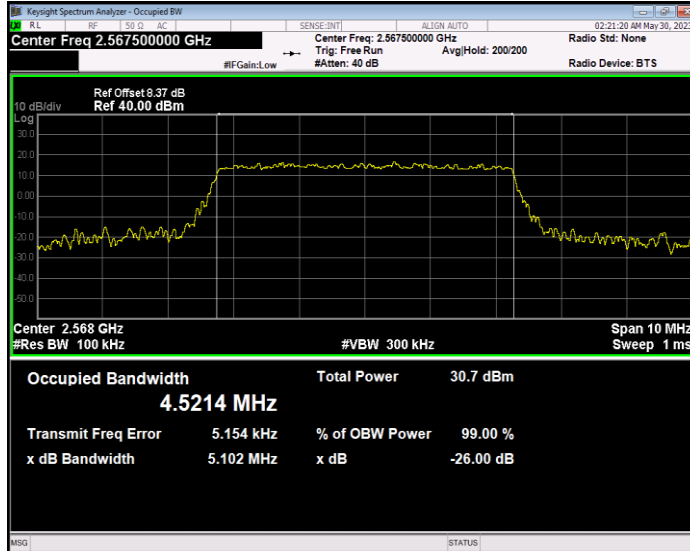

Band7 16QAM BW=5MHz Channel=21425 RB Size=25 Position=#0