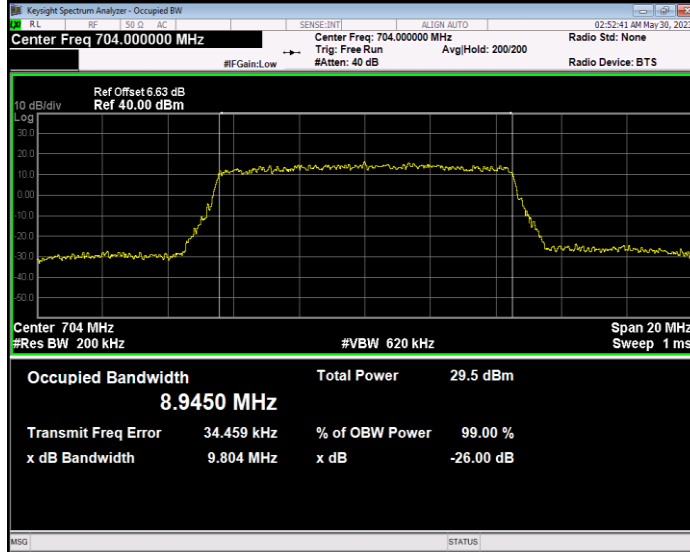

Band12 16QAM BW=10MHz Channel=23060 RB Size=50 Position=#0