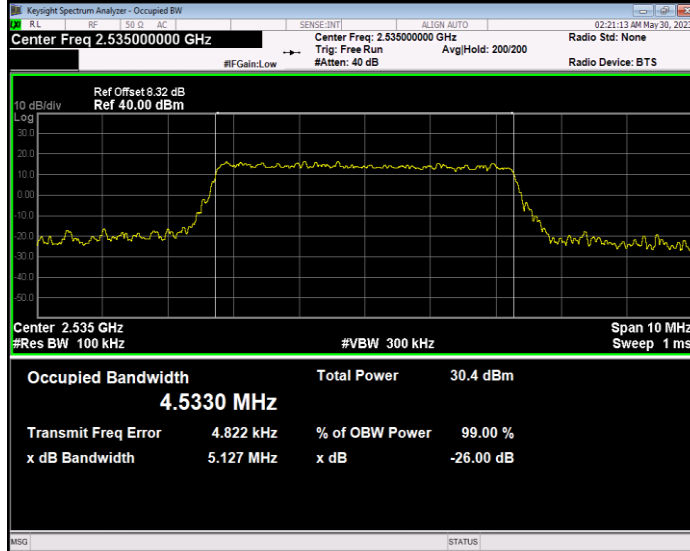

Band7 16QAM BW=5MHz Channel=21100 RB Size=25 Position=#0