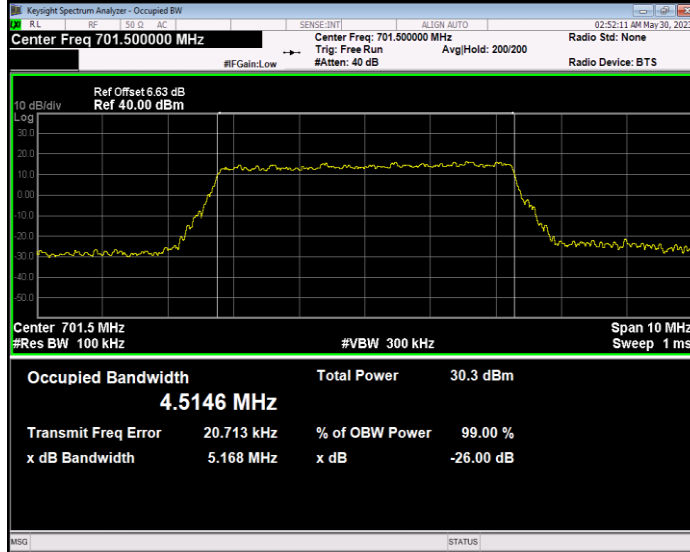

Band12 16QAM BW=5MHz Channel=23035 RB Size=25 Position=#0