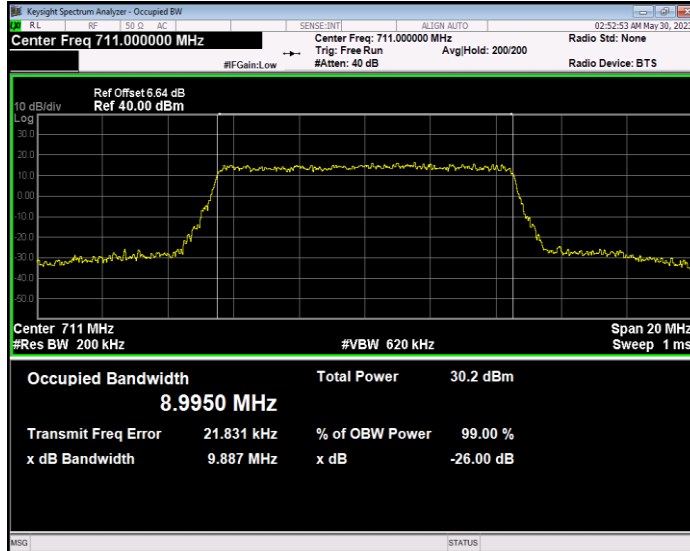

Band12 QPSK BW=10MHz Channel=23130 RB Size=50 Position=#0