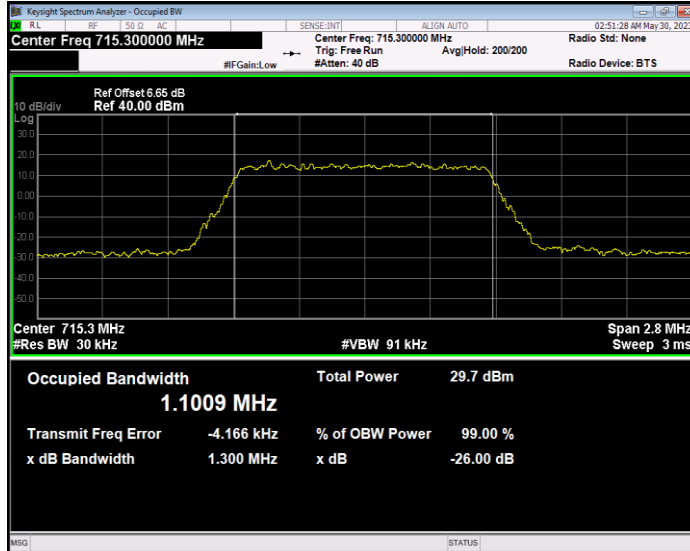

Band12 16QAM BW=1.4MHz Channel=23173 RB Size=6 Position=#0