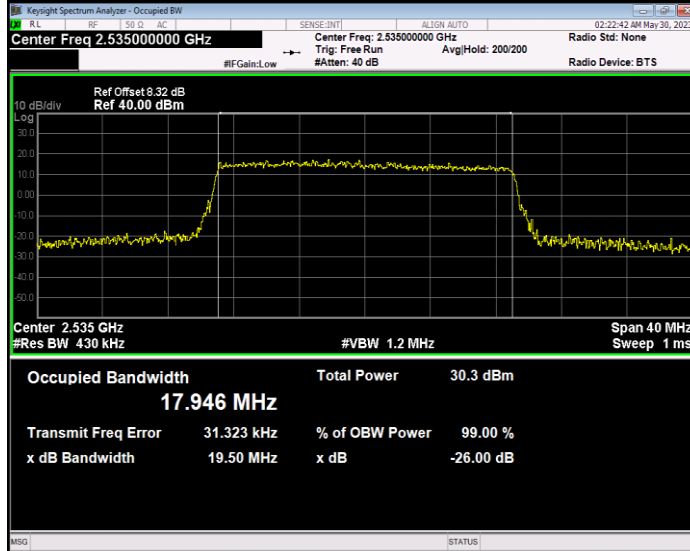

Band7 16QAM BW=20MHz Channel=21100 RB Size=100 Position=#0