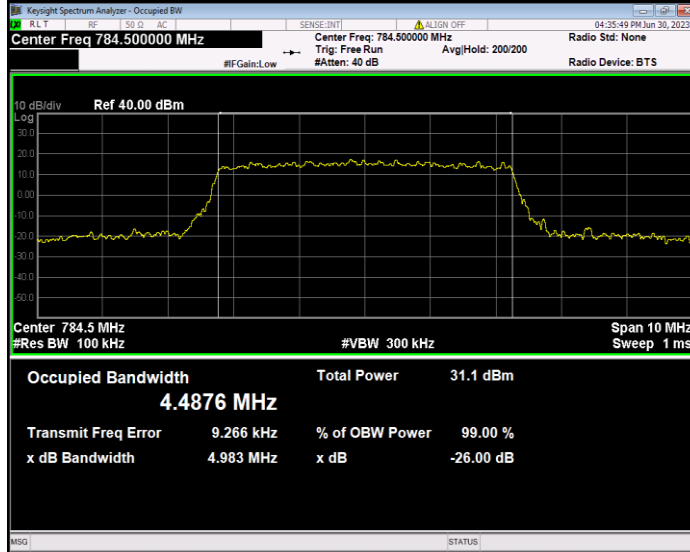

Band13 16QAM BW=5MHz Channel=23255 RB Size=25 Position=#0