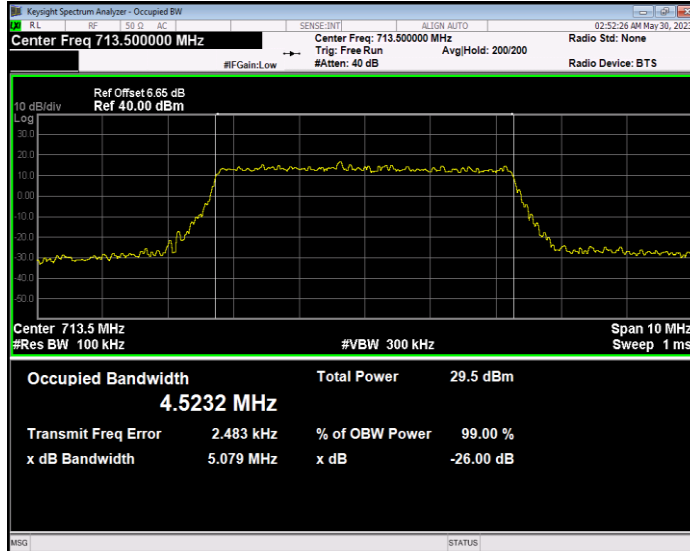

Band12 16QAM BW=5MHz Channel=23155 RB Size=25 Position=#0