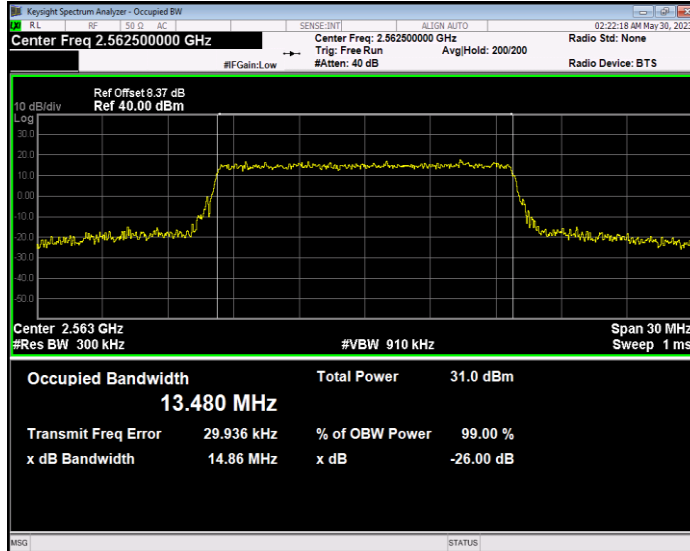

Band7 16QAM BW=15MHz Channel=21375 RB Size=75 Position=#0