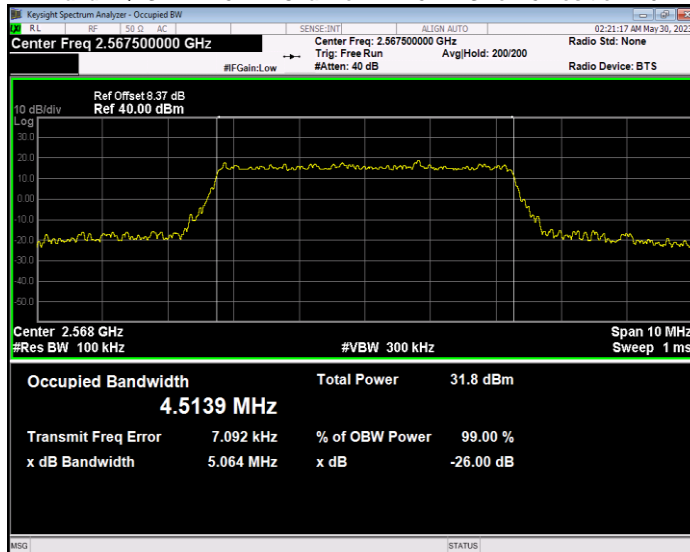

Band7 QPSK BW=5MHz Channel=21425 RB Size=25 Position=#0