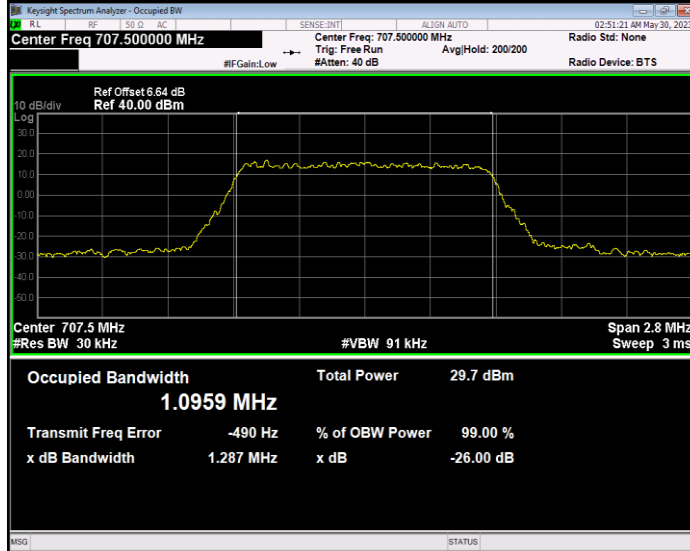

Band12 16QAM BW=1.4MHz Channel=23095 RB Size=6 Position=#0