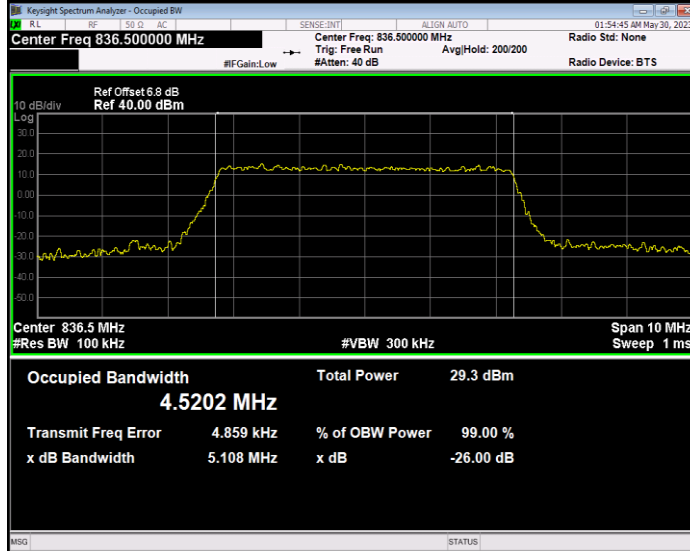

Band5 16QAM BW=5MHz Channel=20425 RB Size=25 Position=#0

Band5 16QAM BW=5MHz Channel=20525 RB Size=25 Position=#0

Band5 16QAM BW=5MHz Channel=20625 RB Size=25 Position=#0

Band5 QPSK BW=1.4MHz Channel=20407 RB Size=6 Position=#0