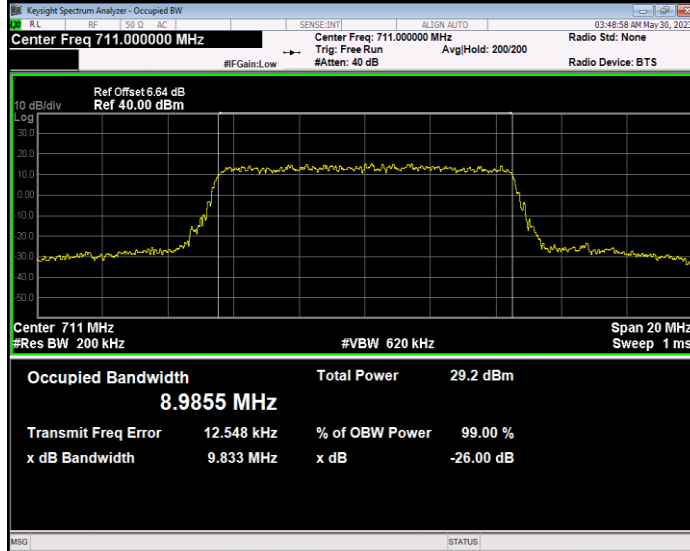

Band17 16QAM BW=10MHz Channel=23800 RB Size=50 Position=#0