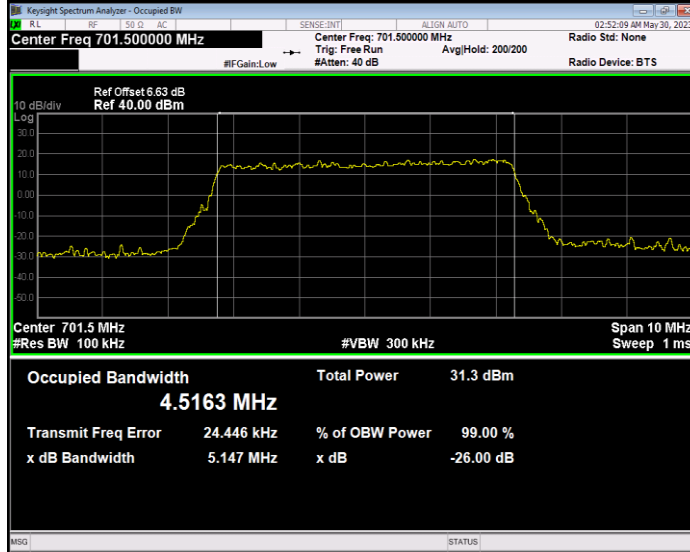

Band12 QPSK BW=5MHz Channel=23035 RB Size=25 Position=#0