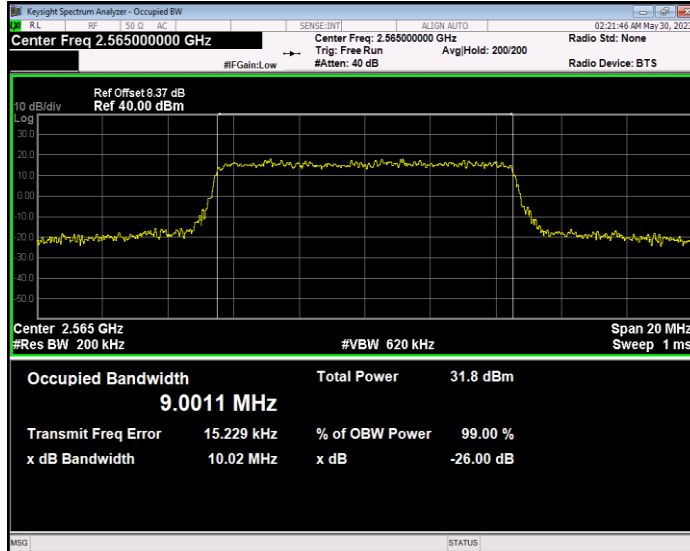

Band7 QPSK BW=10MHz Channel=21400 RB Size=50 Position=#0