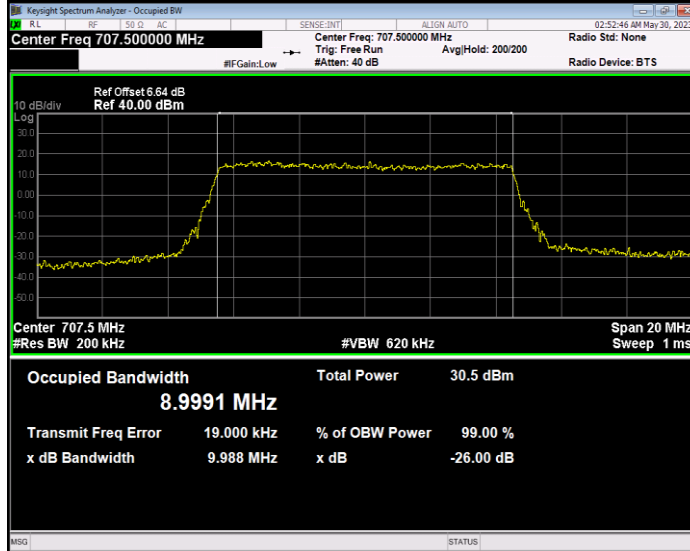

Band12 QPSK BW=1.4MHz Channel=23095 RB Size=6 Position=#0

Band12 QPSK BW=1.4MHz Channel=23173 RB Size=6 Position=#0

Band12 QPSK BW=10MHz Channel=23060 RB Size=50 Position=#0

Band12 QPSK BW=10MHz Channel=23095 RB Size=50 Position=#0