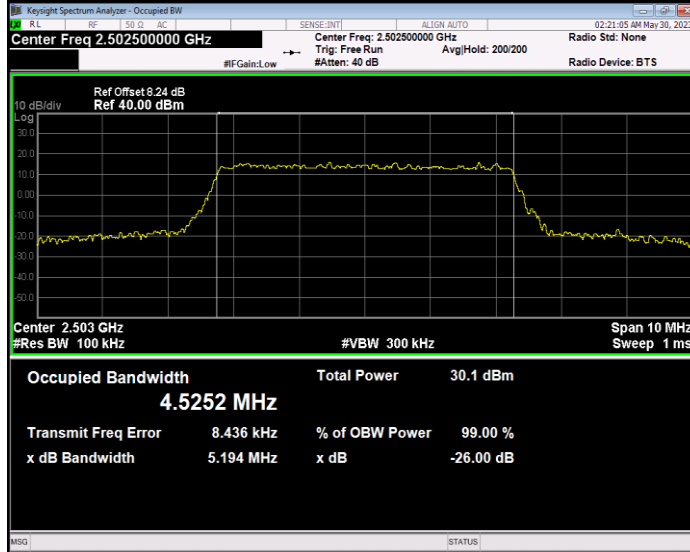

Band7 16QAM BW=5MHz Channel=20775 RB Size=25 Position=#0