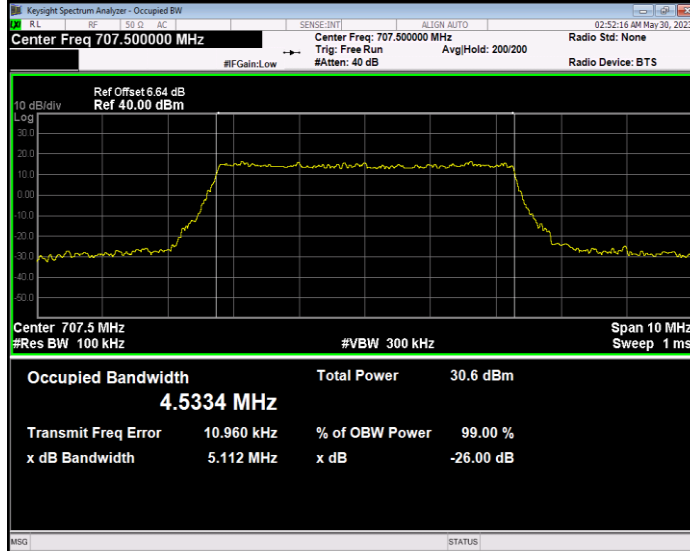

Band12 QPSK BW=5MHz Channel=23095 RB Size=25 Position=#0