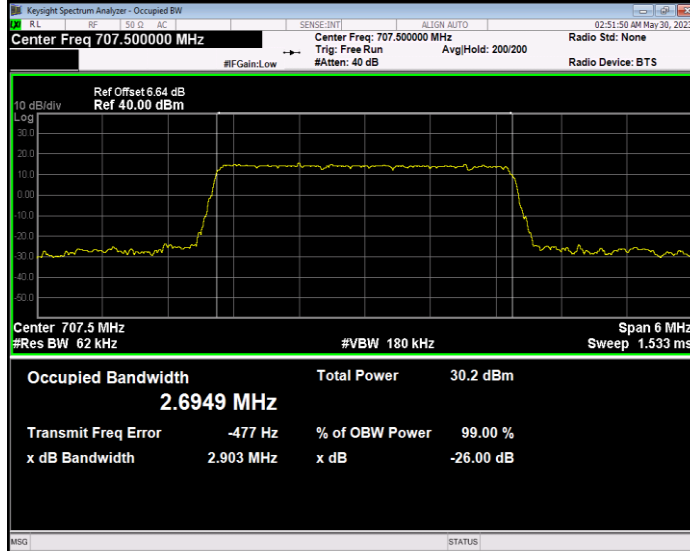

Band12 16QAM BW=3MHz Channel=23095 RB Size=15 Position=#0