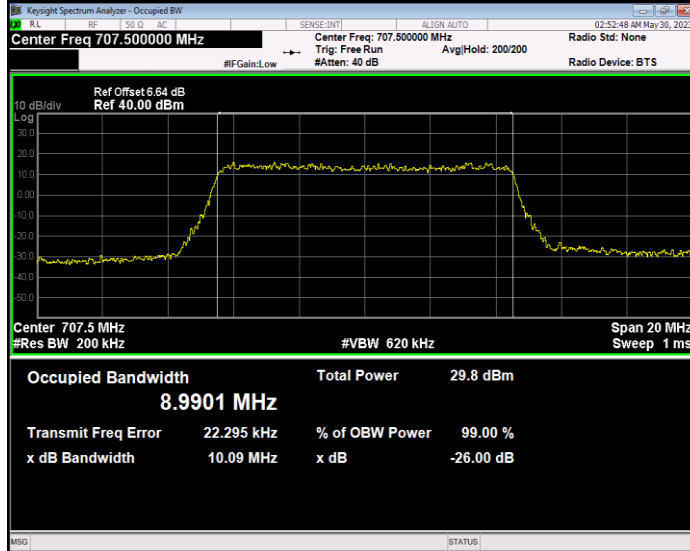

Band12 16QAM BW=1.4MHz Channel=23095 RB Size=6 Position=#0

Band12 16QAM BW=1.4MHz Channel=23173 RB Size=6 Position=#0

Band12 16QAM BW=10MHz Channel=23060 RB Size=50 Position=#0

Band12 16QAM BW=10MHz Channel=23095 RB Size=50 Position=#0