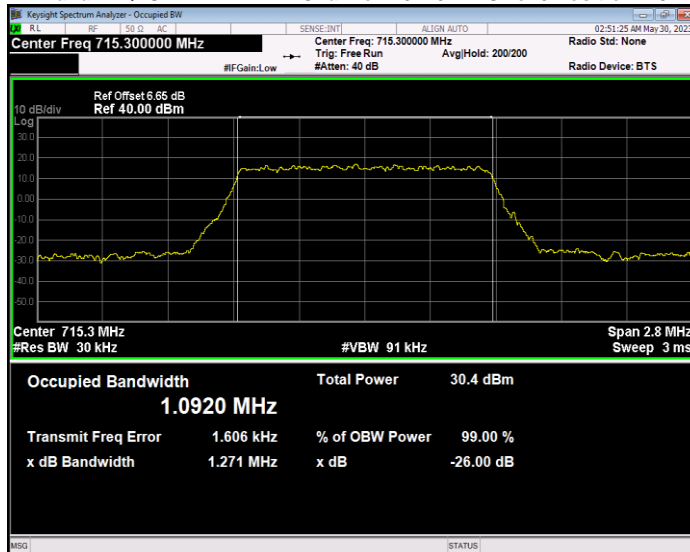

Band12 QPSK BW=1.4MHz Channel=23173 RB Size=6 Position=#0