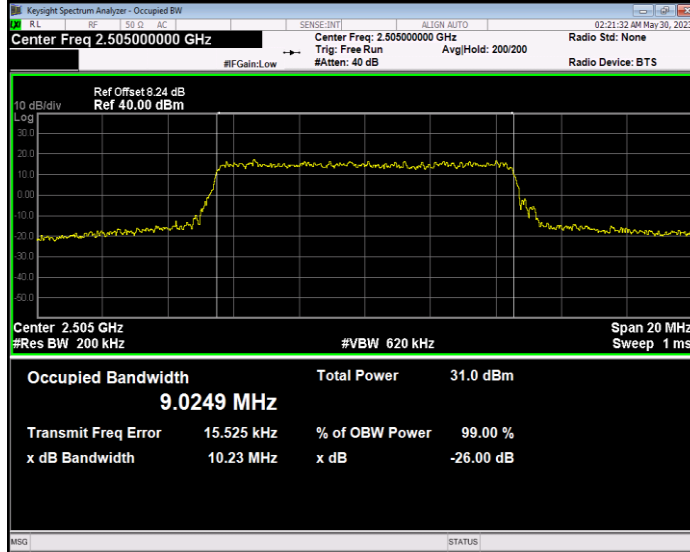

Band7 16QAM BW=5MHz Channel=20775 RB Size=25 Position=#0

Band7 16QAM BW=5MHz Channel=21100 RB Size=25 Position=#0

Band7 16QAM BW=5MHz Channel=21425 RB Size=25 Position=#0

Band7 QPSK BW=10MHz Channel=20800 RB Size=50 Position=#0