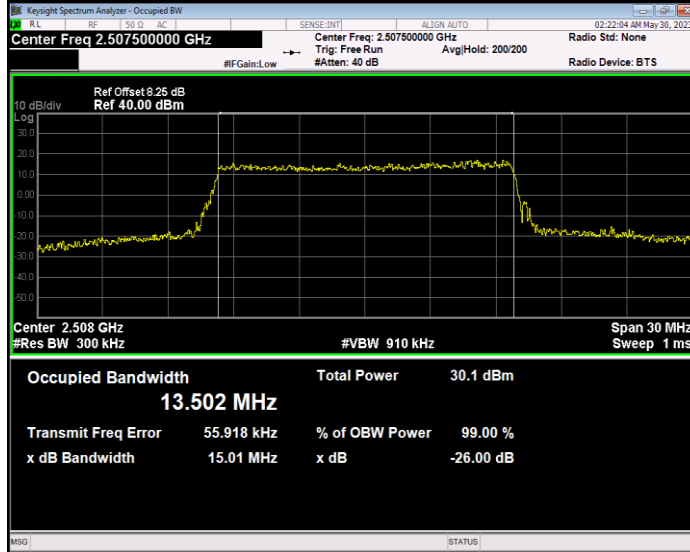

Band7 16QAM BW=15MHz Channel=20825 RB Size=75 Position=#0