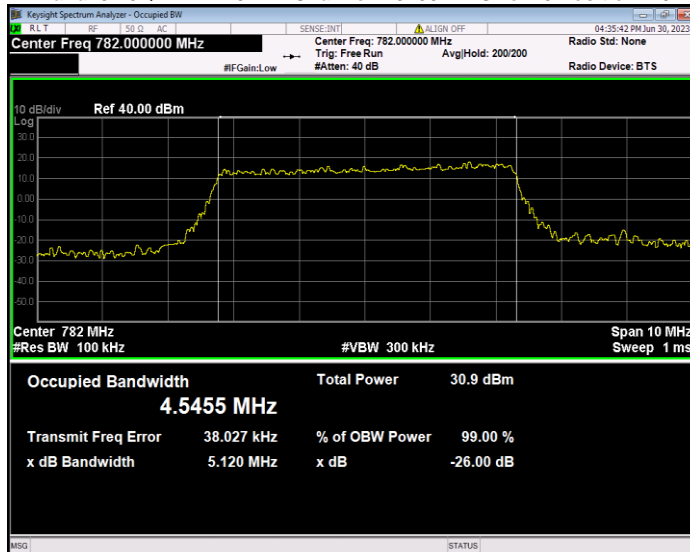

Band13 16QAM BW=5MHz Channel=23230 RB Size=25 Position=#0