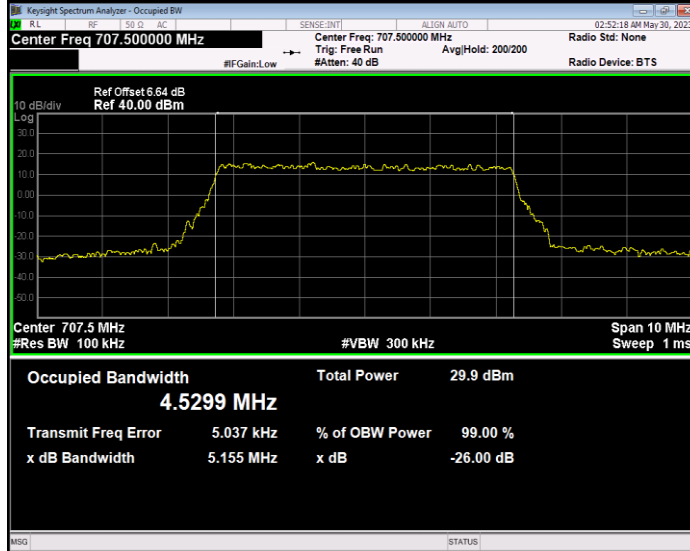

Band12 16QAM BW=5MHz Channel=23095 RB Size=25 Position=#0