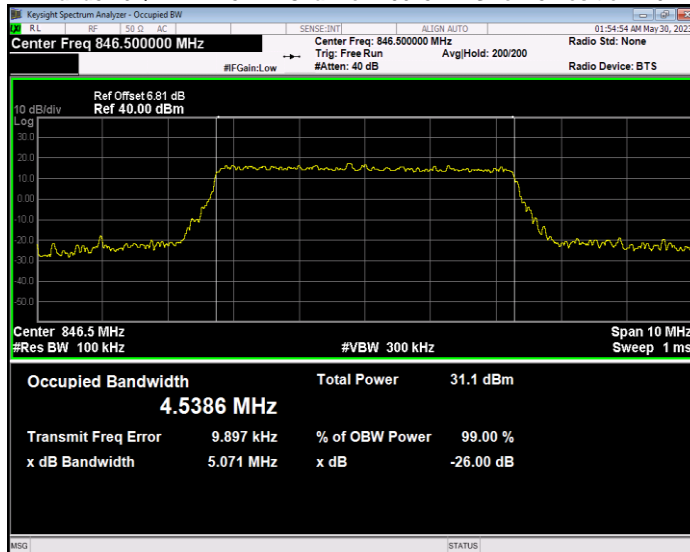

Band5 16QAM BW=5MHz Channel=20425 RB Size=25 Position=#0

Band5 16QAM BW=5MHz Channel=20525 RB Size=25 Position=#0

Band5 16QAM BW=5MHz Channel=20625 RB Size=25 Position=#0

Band5 QPSK BW=1.4MHz Channel=20407 RB Size=6 Position=#0