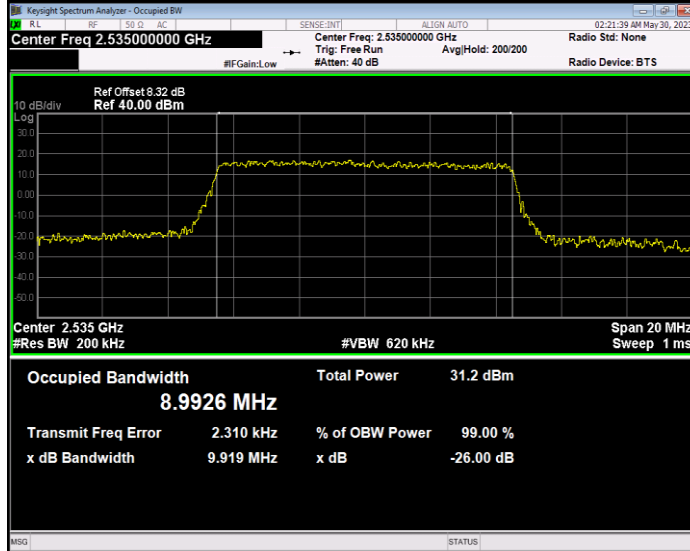

Band7 QPSK BW=10MHz Channel=21100 RB Size=50 Position=#0