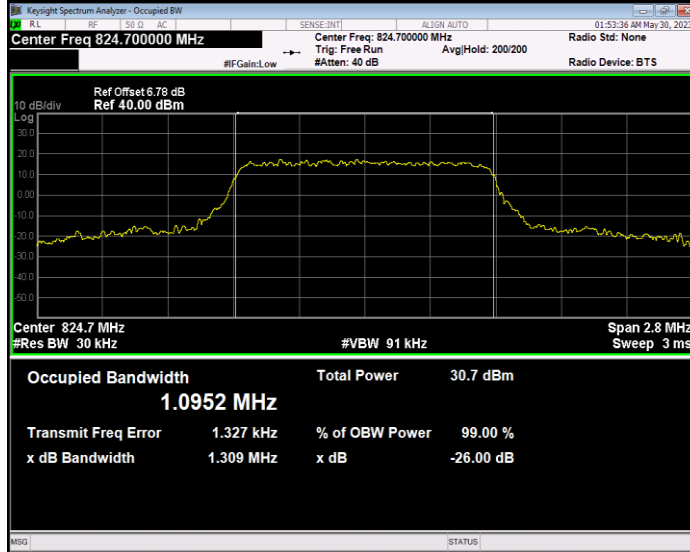

Band5 16QAM BW=5MHz Channel=20425 RB Size=25 Position=#0

Band5 16QAM BW=5MHz Channel=20525 RB Size=25 Position=#0

Band5 16QAM BW=5MHz Channel=20625 RB Size=25 Position=#0

Band5 QPSK BW=1.4MHz Channel=20407 RB Size=6 Position=#0