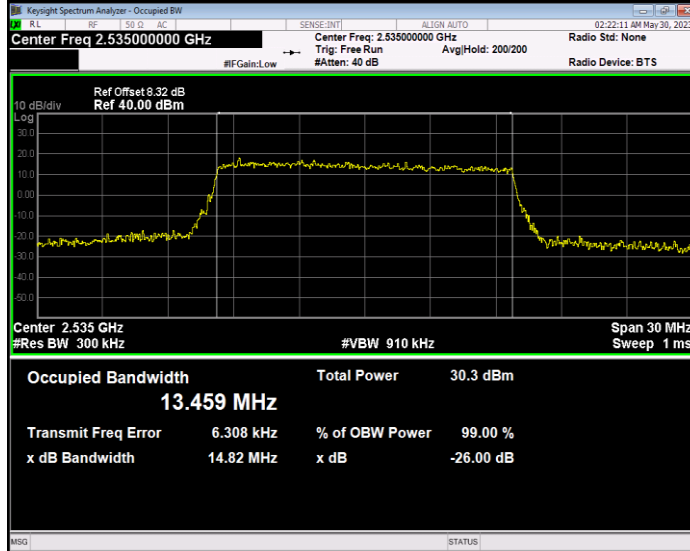

Band7 16QAM BW=10MHz Channel=21100 RB Size=50 Position=#0

Band7 16QAM BW=10MHz Channel=21400 RB Size=50 Position=#0

Band7 16QAM BW=15MHz Channel=20825 RB Size=75 Position=#0

Band7 16QAM BW=15MHz Channel=21100 RB Size=75 Position=#0