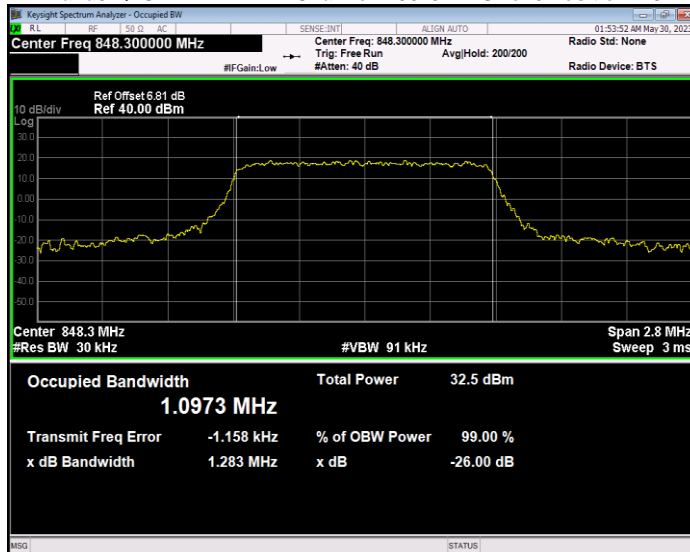

Band5 QPSK BW=1.4MHz Channel=20643 RB Size=6 Position=#0