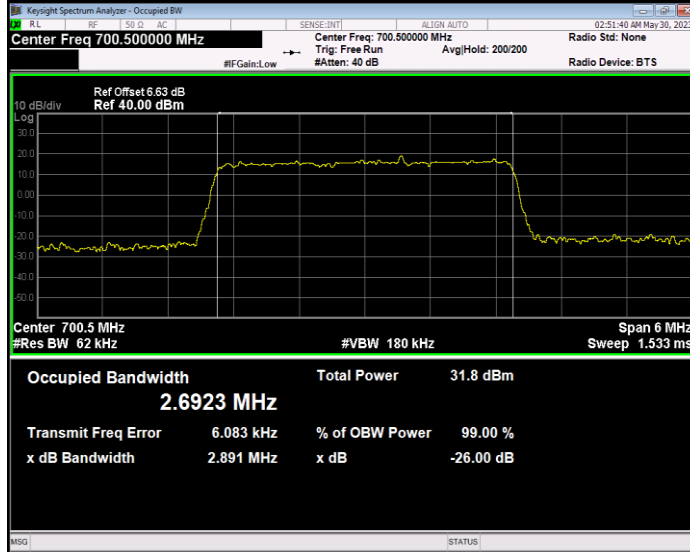

Band12 QPSK BW=3MHz Channel=23025 RB Size=15 Position=#0