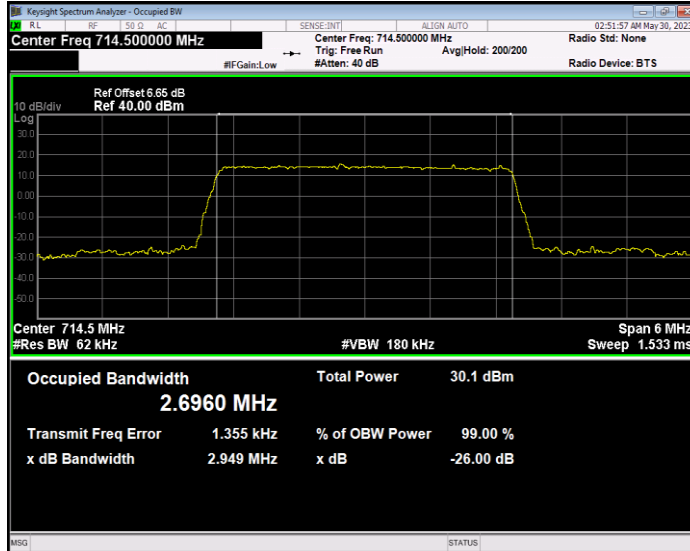

Band12 16QAM BW=10MHz Channel=23130 RB Size=50 Position=#0

Band12 16QAM BW=3MHz Channel=23025 RB Size=15 Position=#0

Band12 16QAM BW=3MHz Channel=23095 RB Size=15 Position=#0

Band12 16QAM BW=3MHz Channel=23165 RB Size=15 Position=#0