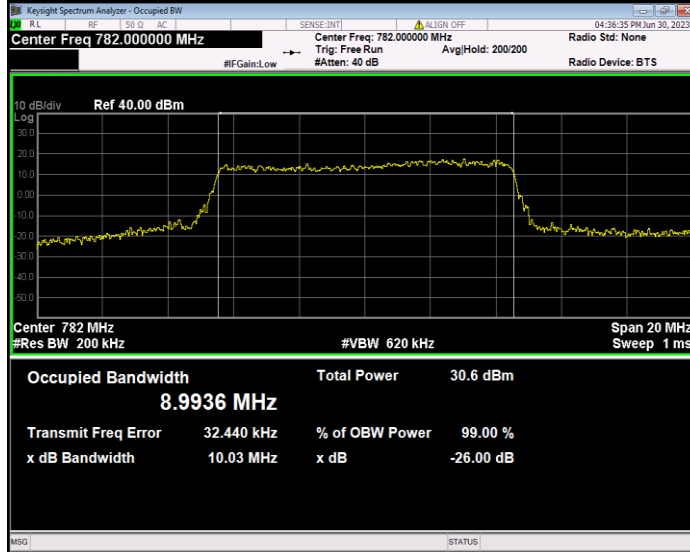

Band12 QPSK BW=5MHz Channel=23035 RB Size=25 Position=#0

Band12 QPSK BW=5MHz Channel=23095 RB Size=25 Position=#0

Band12 QPSK BW=5MHz Channel=23155 RB Size=25 Position=#0

Band13 16QAM BW=10MHz Channel=23230 RB Size=50 Position=#0