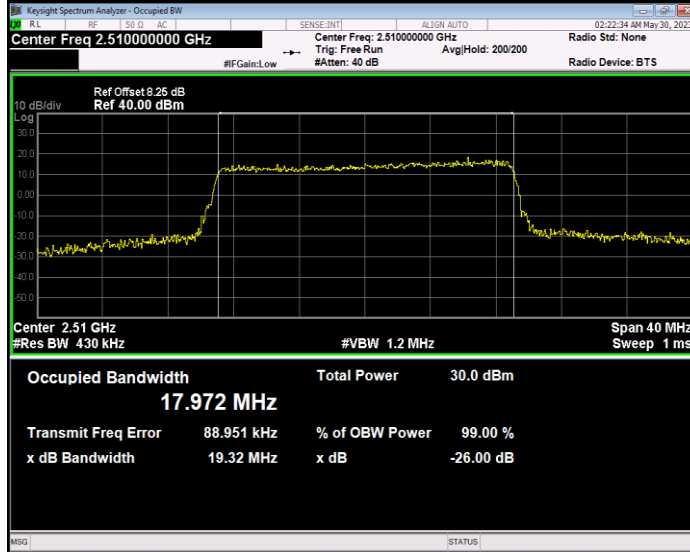

Band7 16QAM BW=20MHz Channel=20850 RB Size=100 Position=#0