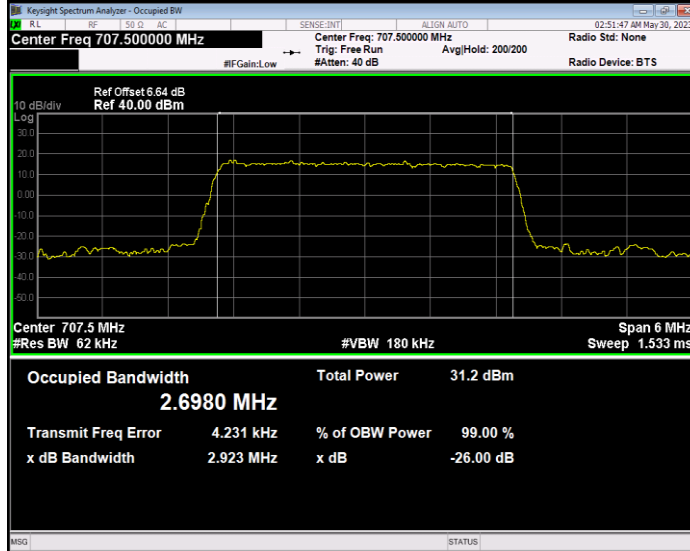

Band12 QPSK BW=3MHz Channel=23095 RB Size=15 Position=#0