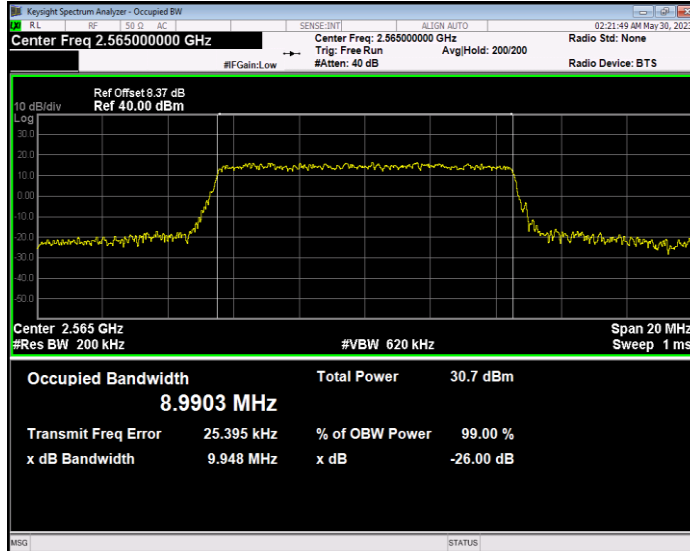

Band7 16QAM BW=10MHz Channel=21400 RB Size=50 Position=#0