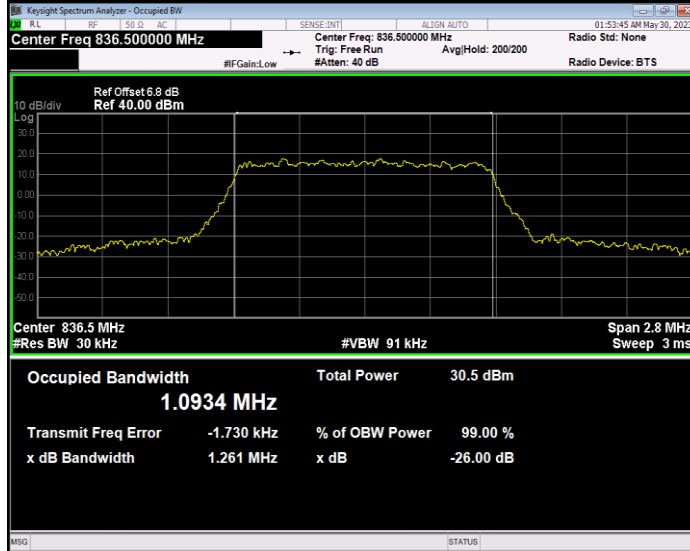

Band5 QPSK BW=1.4MHz Channel=20525 RB Size=6 Position=#0