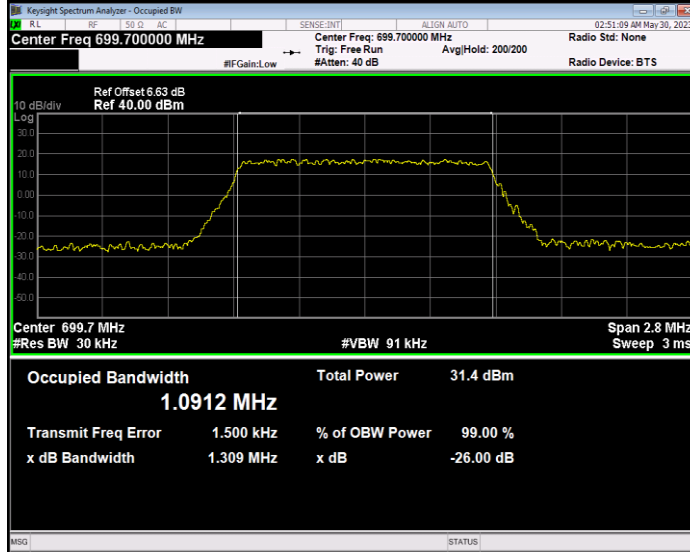

Band12 16QAM BW=5MHz Channel=23035 RB Size=25 Position=#0

Band12 16QAM BW=5MHz Channel=23095 RB Size=25 Position=#0

Band12 16QAM BW=5MHz Channel=23155 RB Size=25 Position=#0

Band12 QPSK BW=1.4MHz Channel=23017 RB Size=6 Position=#0