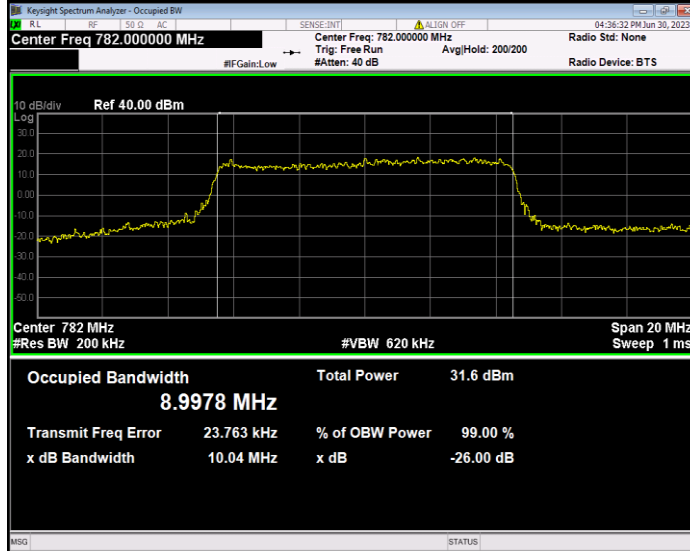

Band13 16QAM BW=5MHz Channel=23205 RB Size=25 Position=#0

Band13 16QAM BW=5MHz Channel=23230 RB Size=25 Position=#0

Band13 16QAM BW=5MHz Channel=23255 RB Size=25 Position=#0

Band13 QPSK BW=10MHz Channel=23230 RB Size=50 Position=#0