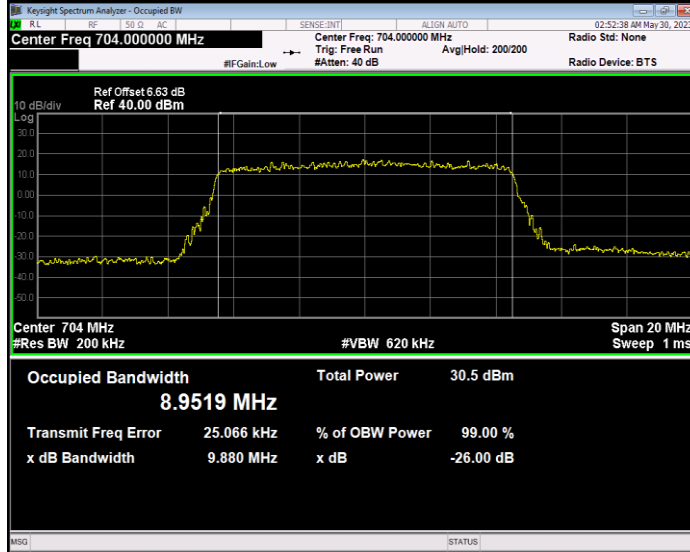

Band12 QPSK BW=10MHz Channel=23060 RB Size=50 Position=#0