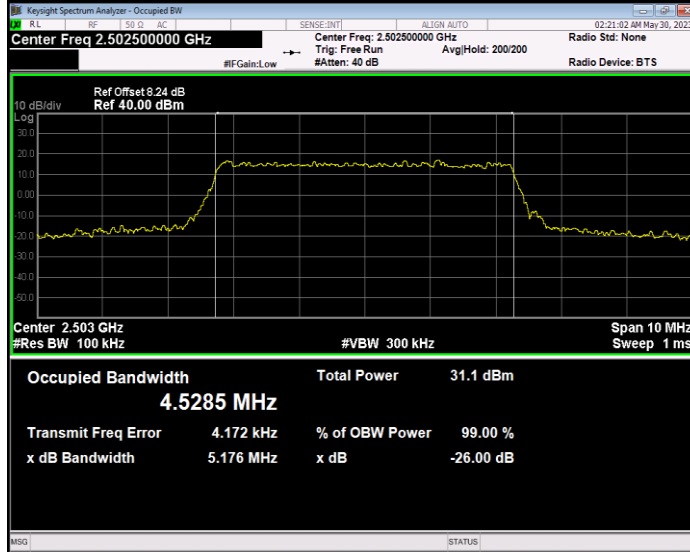

Band7 QPSK BW=5MHz Channel=20775 RB Size=25 Position=#0