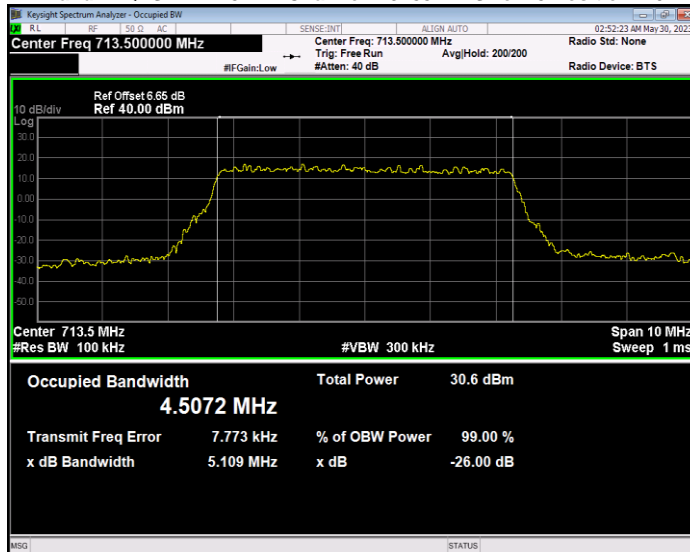

Band12 QPSK BW=5MHz Channel=23155 RB Size=25 Position=#0