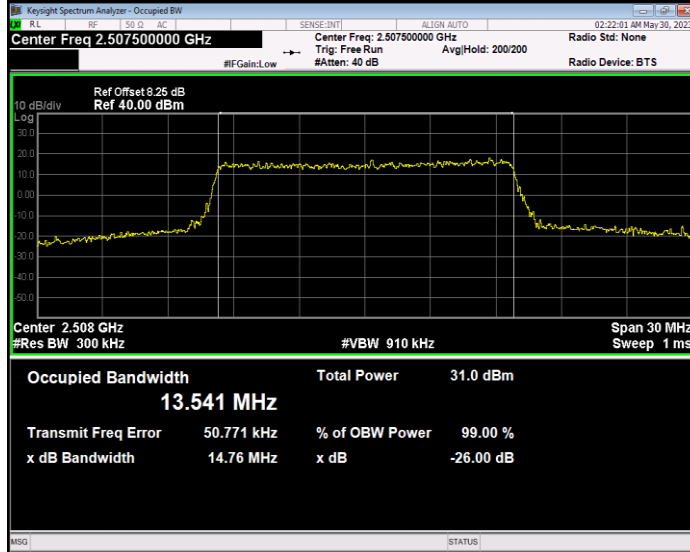

Band7 QPSK BW=15MHz Channel=20825 RB Size=75 Position=#0