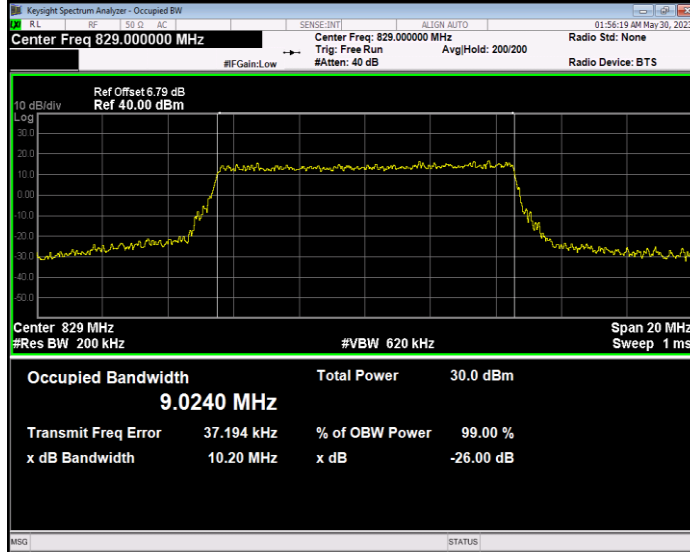

Band5 QPSK BW=10MHz Channel=20450 RB Size=50 Position=#0