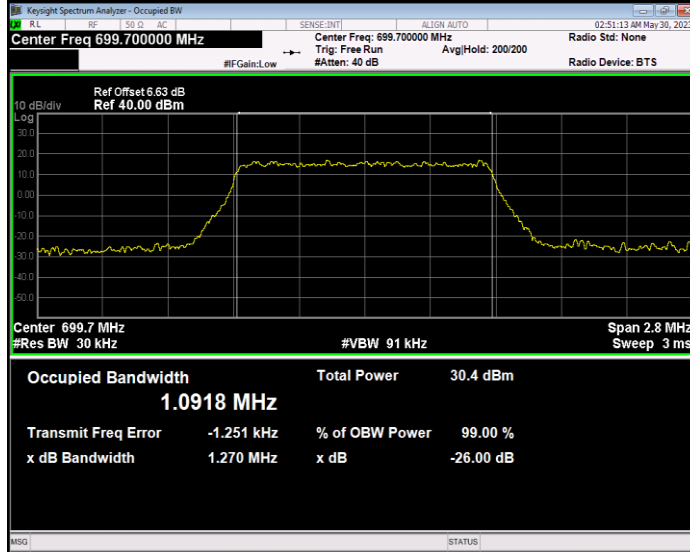

Band7 QPSK BW=5MHz Channel=20775 RB Size=25 Position=#0

Band7 QPSK BW=5MHz Channel=21100 RB Size=25 Position=#0

Band7 QPSK BW=5MHz Channel=21425 RB Size=25 Position=#0

Band12 16QAM BW=1.4MHz Channel=23017 RB Size=6 Position=#0