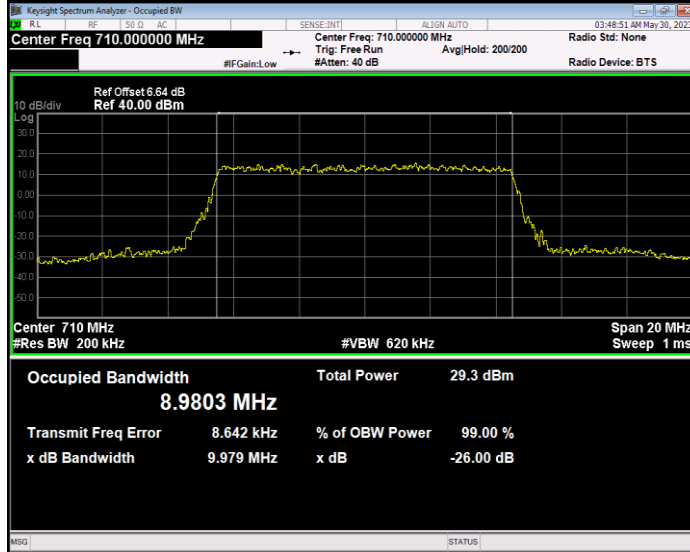

Band17 16QAM BW=10MHz Channel=23790 RB Size=50 Position=#0