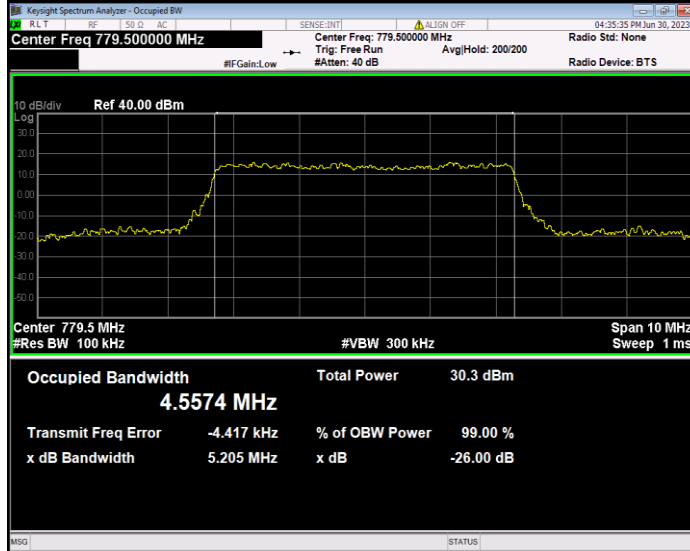

Band13 16QAM BW=5MHz Channel=23205 RB Size=25 Position=#0