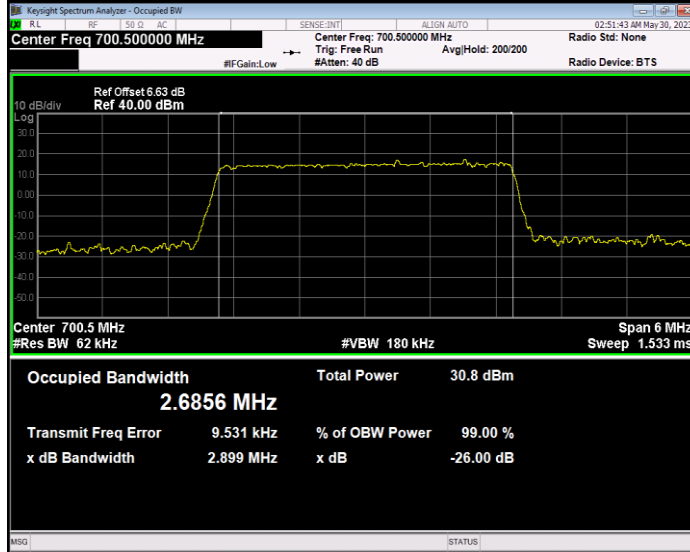

Band12 16QAM BW=3MHz Channel=23025 RB Size=15 Position=#0