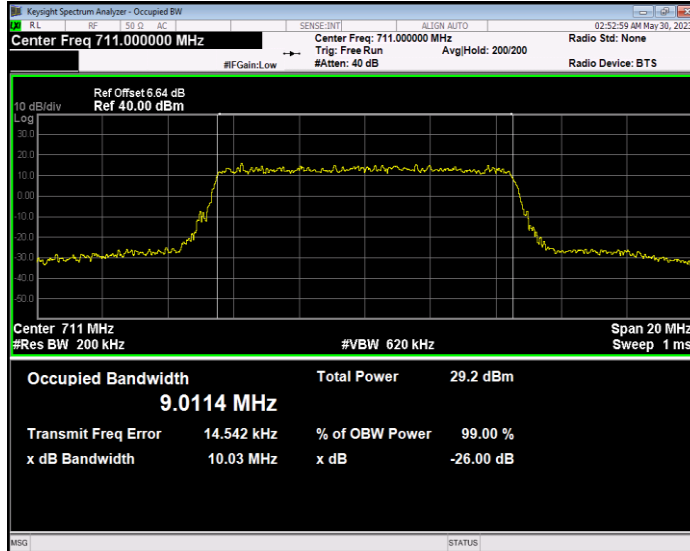

Band12 16QAM BW=10MHz Channel=23130 RB Size=50 Position=#0