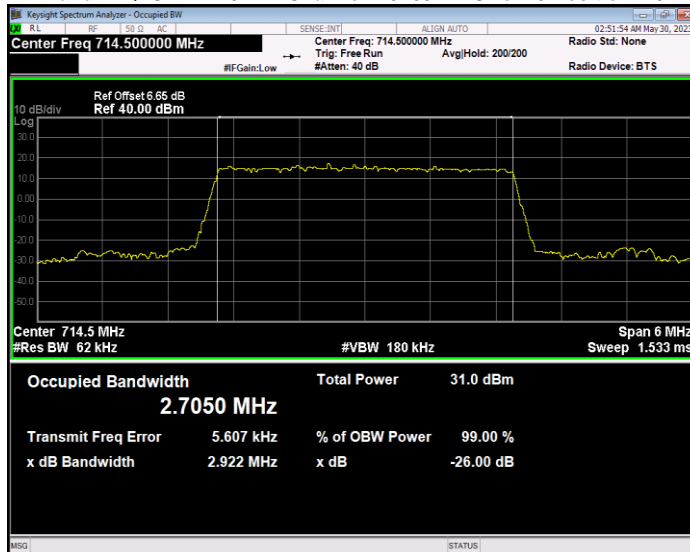

Band12 QPSK BW=10MHz Channel=23130 RB Size=50 Position=#0

Band12 QPSK BW=3MHz Channel=23025 RB Size=15 Position=#0

Band12 QPSK BW=3MHz Channel=23095 RB Size=15 Position=#0

Band12 QPSK BW=3MHz Channel=23165 RB Size=15 Position=#0