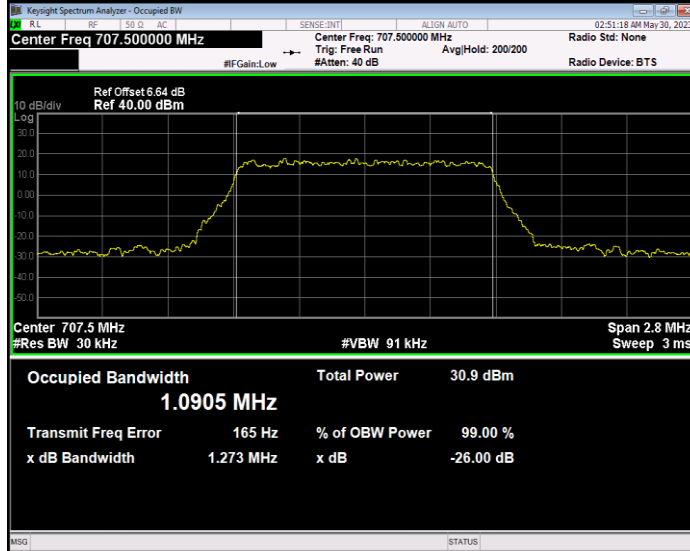

Band12 QPSK BW=1.4MHz Channel=23095 RB Size=6 Position=#0