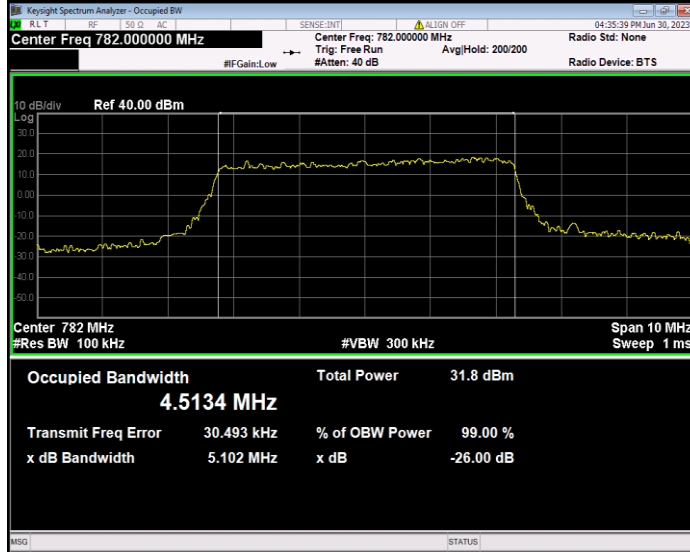

Band13 QPSK BW=5MHz Channel=23230 RB Size=25 Position=#0