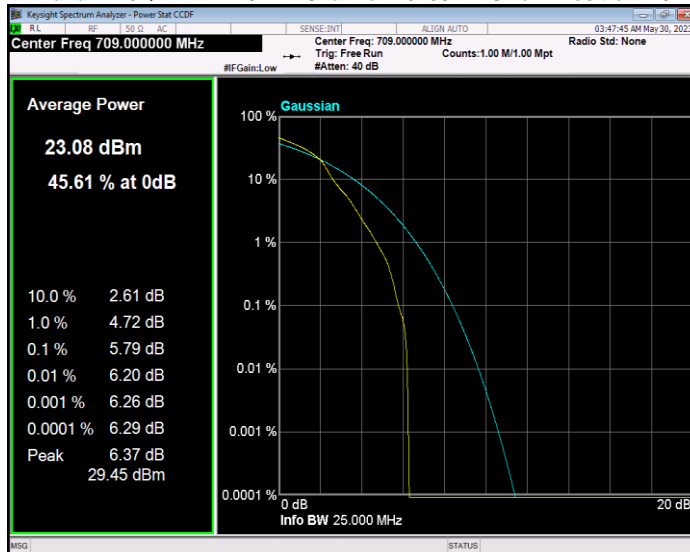

Band17 16QAM BW=10MHz Channel=23780 RB Size=1 Position=#0