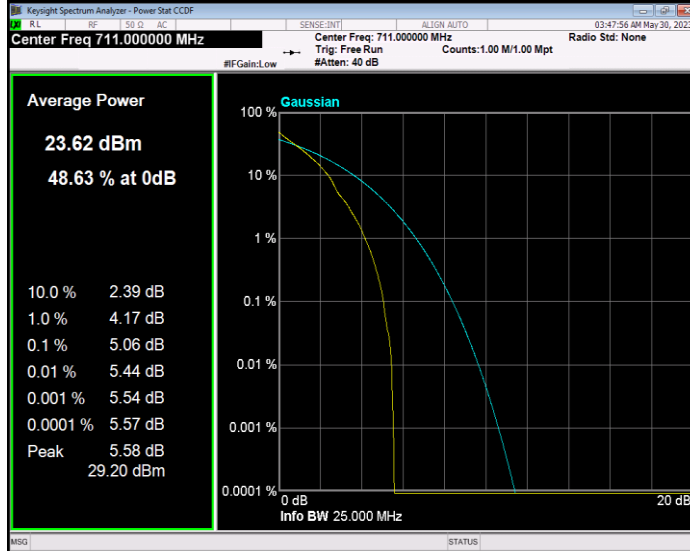

Band17 QPSK BW=10MHz Channel=23800 RB Size=1 Position=#0