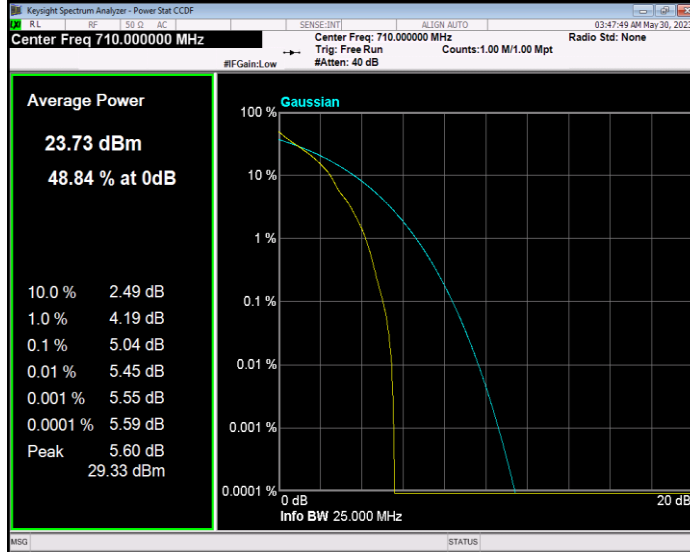

Band17 16QAM BW=5MHz Channel=23790 RB Size=1 Position=#0

Band17 16QAM BW=5MHz Channel=23825 RB Size=1 Position=#0

Band17 QPSK BW=10MHz Channel=23780 RB Size=1 Position=#0

Band17 QPSK BW=10MHz Channel=23790 RB Size=1 Position=#0