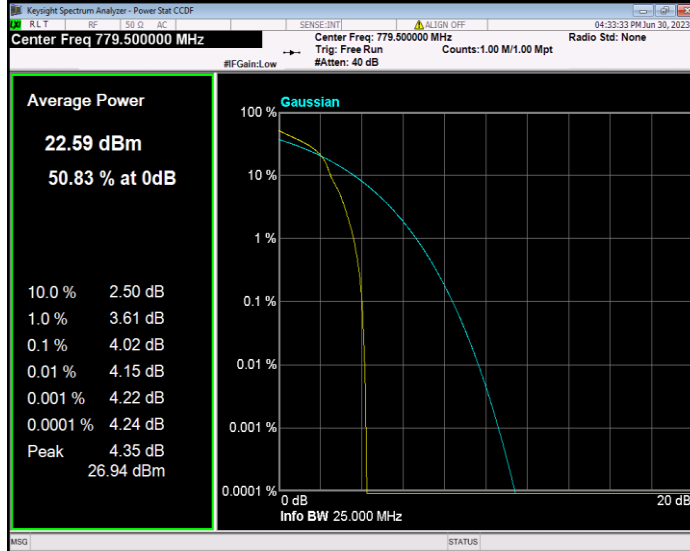

3 16QAM BW=10MHz Channel=23230 RB Size=1 Position=#0

Band13 16QAM BW=5MHz Channel=23205 RB Size=1 Position=#0

Band13 16QAM BW=5MHz Channel=23230 RB Size=1 Position=#0

Band13 16QAM BW=5MHz Channel=23255 RB Size=1 Position=#0