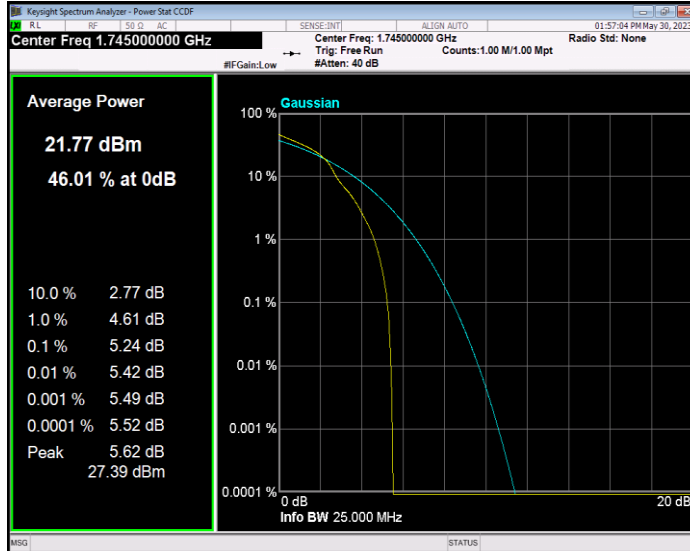

Band66 16QAM BW=5MHz Channel=132322 RB Size=1 Position=#0