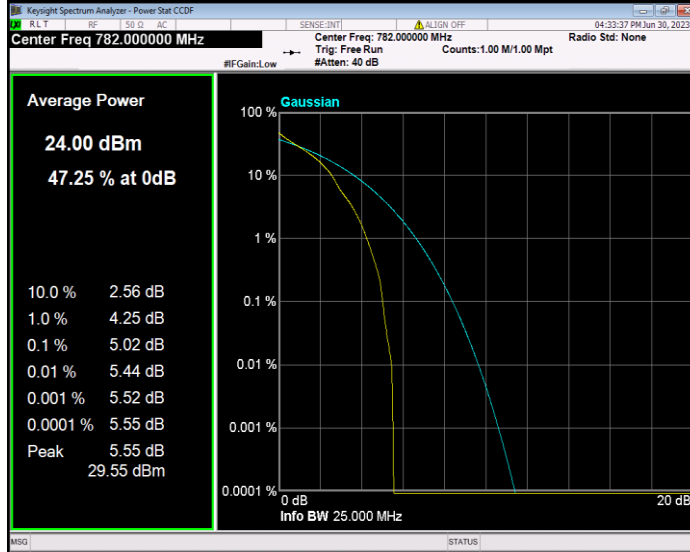

Band13 QPSK BW=5MHz Channel=23230 RB Size=1 Position=#0