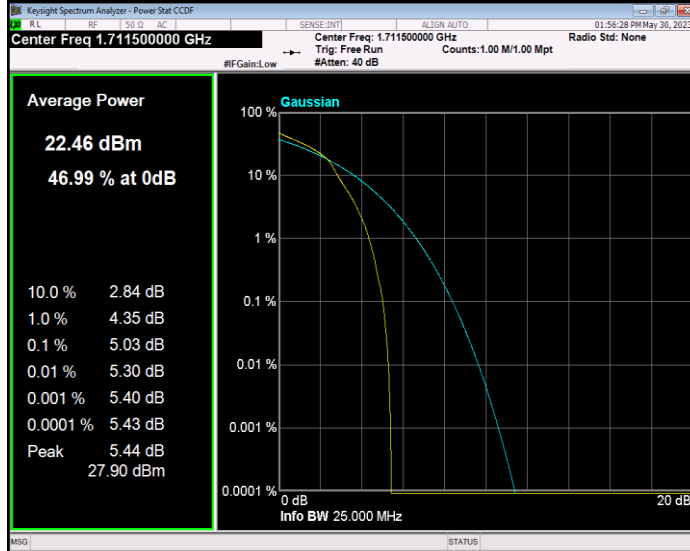

Band66 16QAM BW=3MHz Channel=131987 RB Size=1 Position=#0