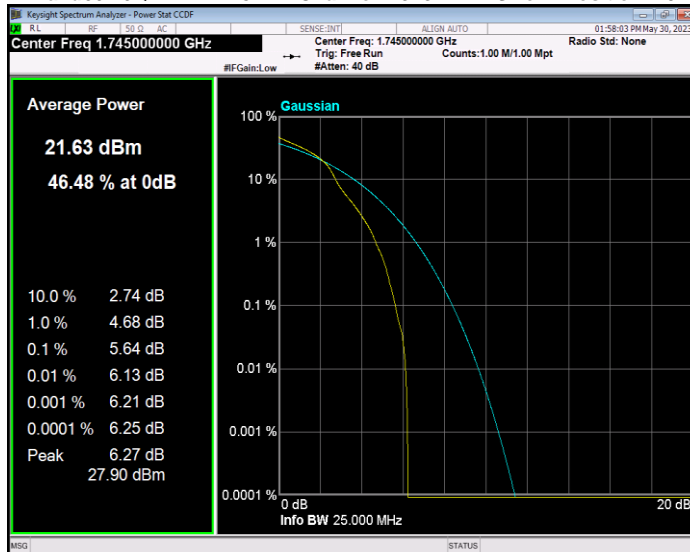

Band66 16QAM BW=15MHz Channel=132322 RB Size=1 Position=#0