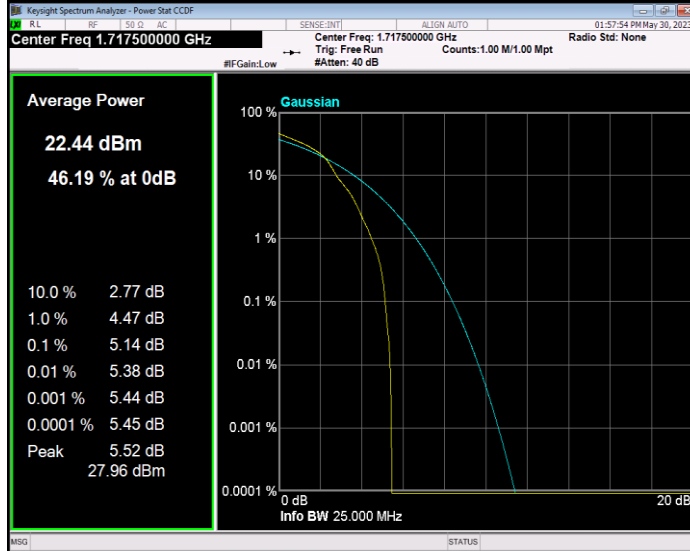

Band66 16QAM BW=15MHz Channel=132047 RB Size=1 Position=#0