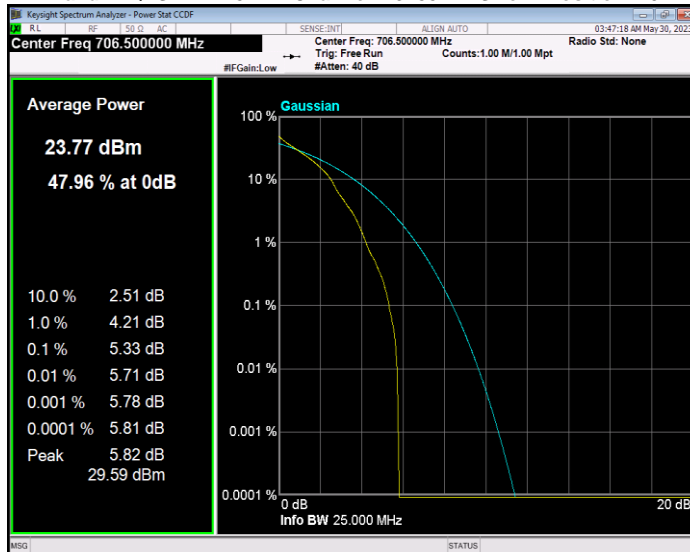

Band17 QPSK BW=5MHz Channel=23755 RB Size=1 Position=#0