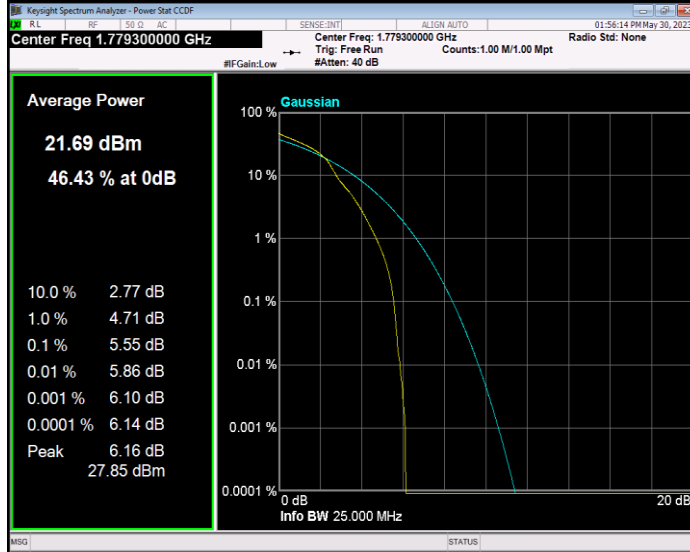

Band66 16QAM BW=1.4MHz Channel=132665 RB Size=1 Position=#0