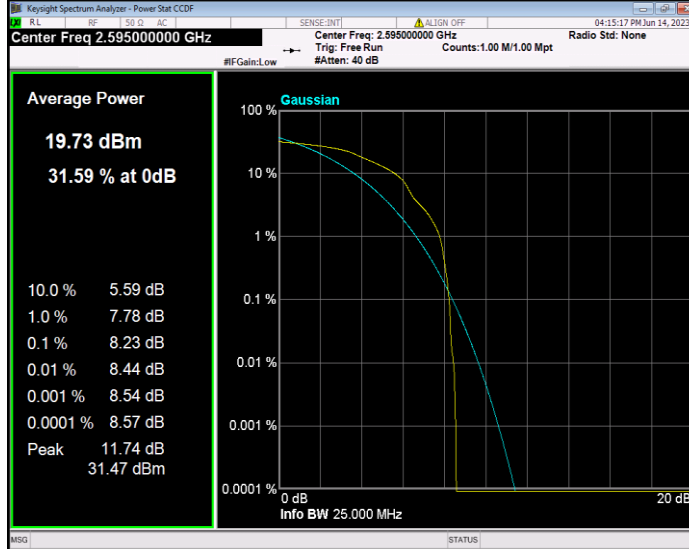

Band41(2535-2655) 16QAM BW=20MHz Channel=40640 RB Size=1 Position=#0