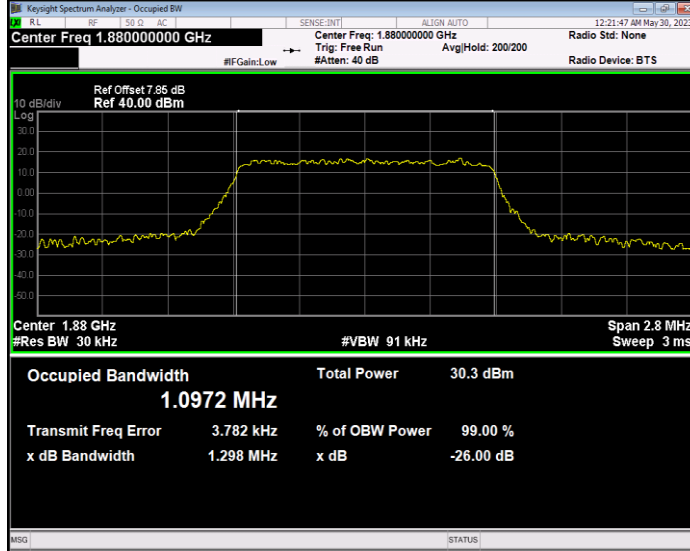

Band2 16QAM BW=1.4MHz Channel=18900 RB Size=6 Position=#0