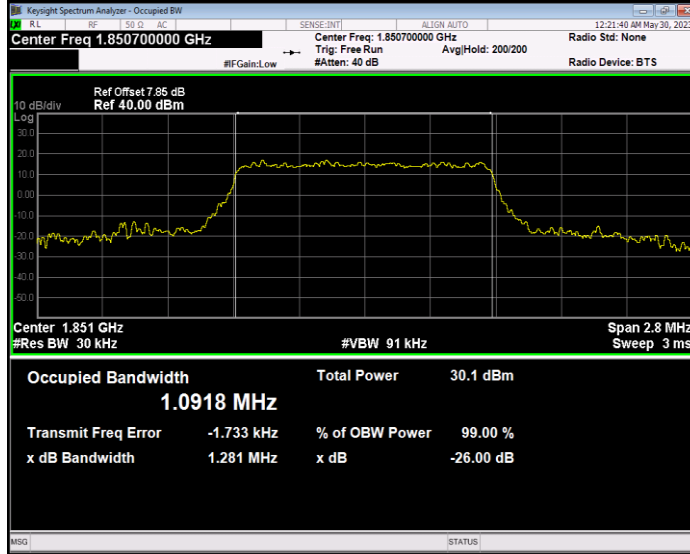

Band2 16QAM BW=1.4MHz Channel=18607 RB Size=6 Position=#0