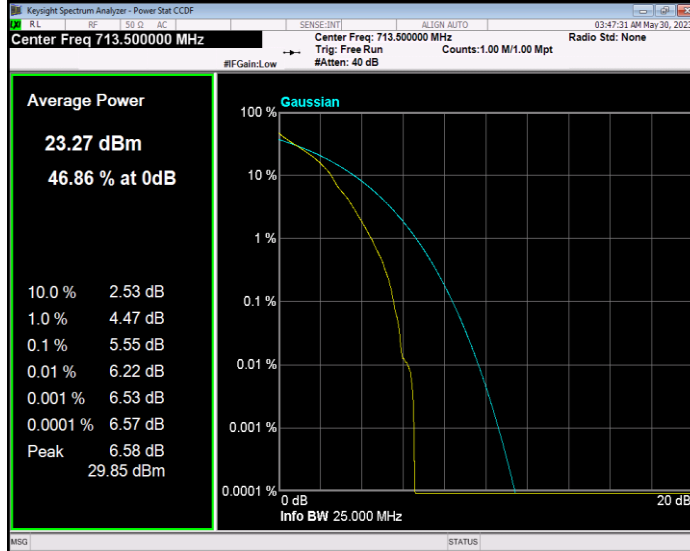

Band17 QPSK BW=10MHz Channel=23800 RB Size=1 Position=#0

Band17 QPSK BW=5MHz Channel=23755 RB Size=1 Position=#0

Band17 QPSK BW=5MHz Channel=23790 RB Size=1 Position=#0

Band17 QPSK BW=5MHz Channel=23825 RB Size=1 Position=#0