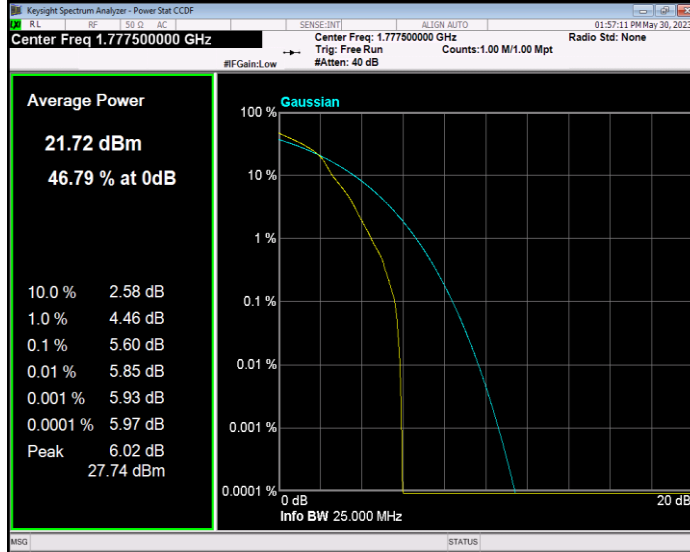

Band66 16QAM BW=3MHz Channel=132657 RB Size=1 Position=#0

Band66 16QAM BW=5MHz Channel=131997 RB Size=1 Position=#0

Band66 16QAM BW=5MHz Channel=132322 RB Size=1 Position=#0

Band66 16QAM BW=5MHz Channel=132647 RB Size=1 Position=#0