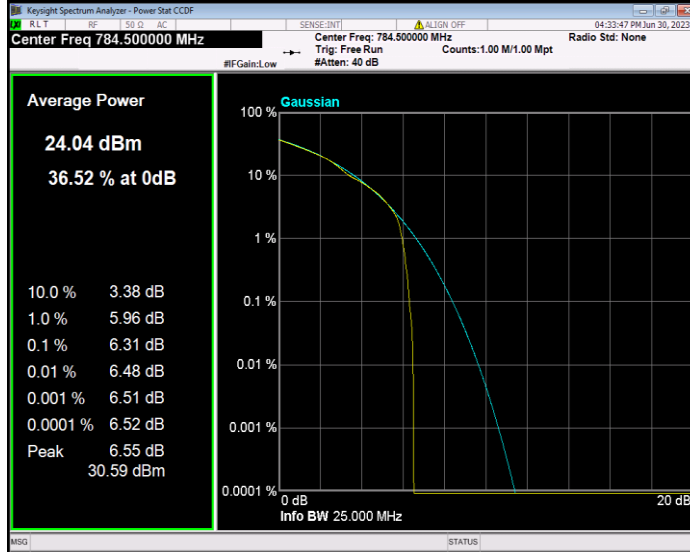

3 16QAM BW=10MHz Channel=23230 RB Size=1 Position=#0

Band13 16QAM BW=5MHz Channel=23205 RB Size=1 Position=#0

Band13 16QAM BW=5MHz Channel=23230 RB Size=1 Position=#0

Band13 16QAM BW=5MHz Channel=23255 RB Size=1 Position=#0