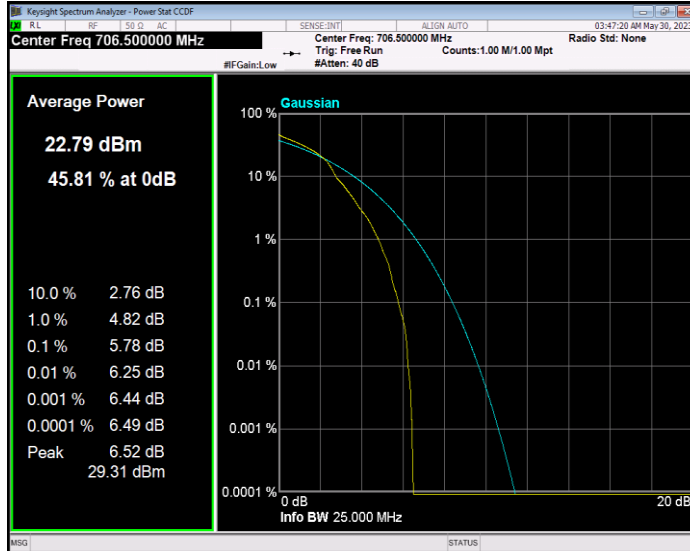

Band17 16QAM BW=10MHz Channel=23780 RB Size=1 Position=#0

Band17 16QAM BW=10MHz Channel=23790 RB Size=1 Position=#0

Band17 16QAM BW=10MHz Channel=23800 RB Size=1 Position=#0

Band17 16QAM BW=5MHz Channel=23755 RB Size=1 Position=#0