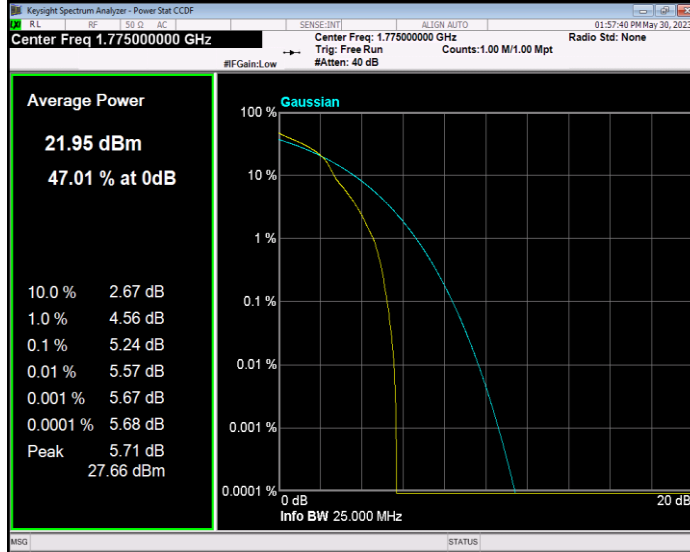

Band66 16QAM BW=1.4MHz Channel=132665 RB Size=1 Position=#0

Band66 16QAM BW=10MHz Channel=132022 RB Size=1 Position=#0

Band66 16QAM BW=10MHz Channel=132322 RB Size=1 Position=#0

Band66 16QAM BW=10MHz Channel=132622 RB Size=1 Position=#0