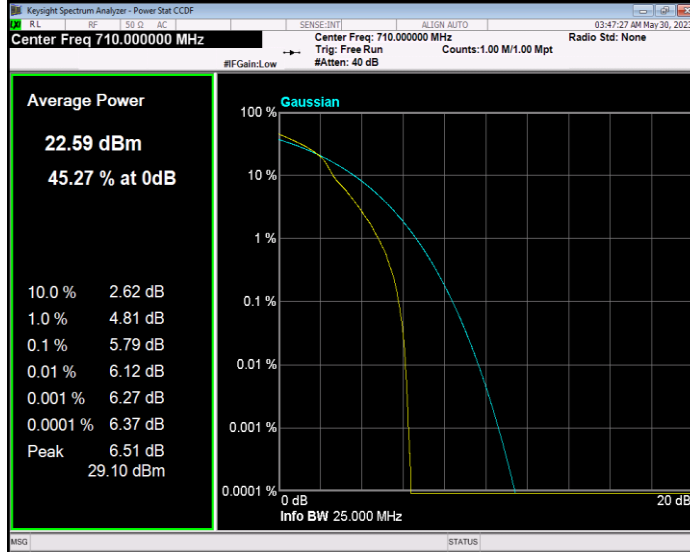

Band17 16QAM BW=5MHz Channel=23790 RB Size=1 Position=#0