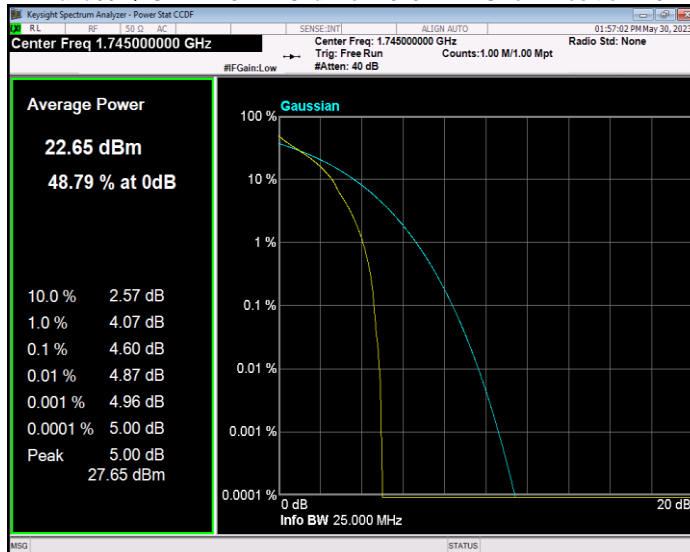

Band66 QPSK BW=5MHz Channel=132322 RB Size=1 Position=#0