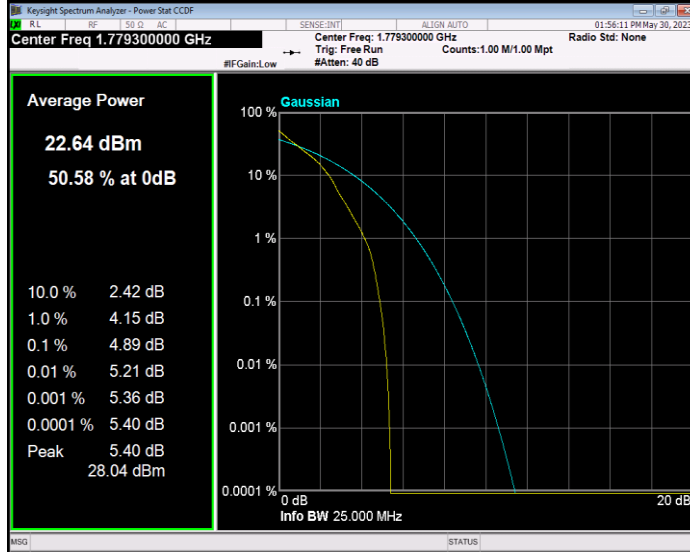

Band66 QPSK BW=1.4MHz Channel=132665 RB Size=1 Position=#0