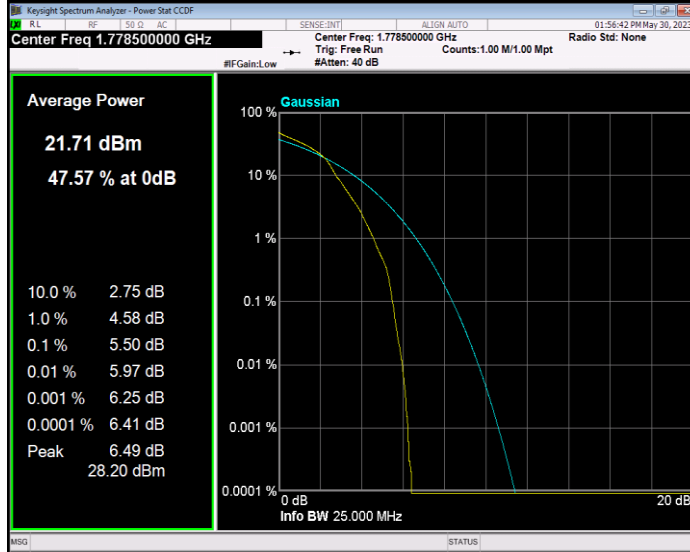

Band66 16QAM BW=3MHz Channel=132657 RB Size=1 Position=#0