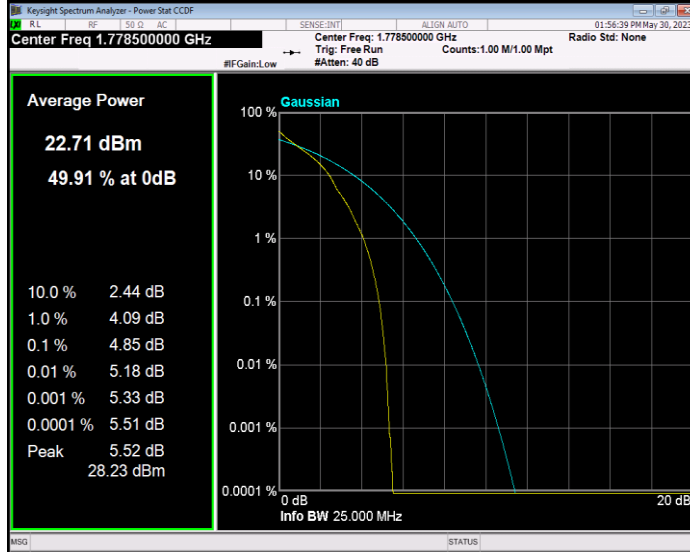

Band66 QPSK BW=3MHz Channel=132657 RB Size=1 Position=#0