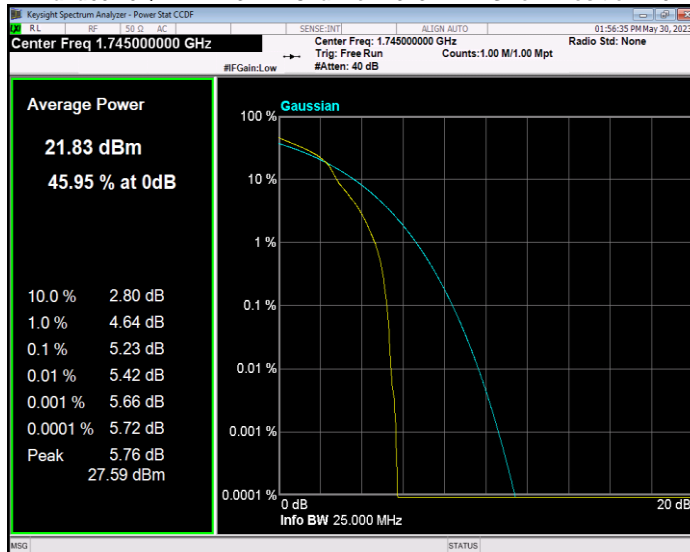

Band66 16QAM BW=20MHz Channel=132322 RB Size=1 Position=#0

Band66 16QAM BW=20MHz Channel=132572 RB Size=1 Position=#0

Band66 16QAM BW=3MHz Channel=131987 RB Size=1 Position=#0

Band66 16QAM BW=3MHz Channel=132322 RB Size=1 Position=#0