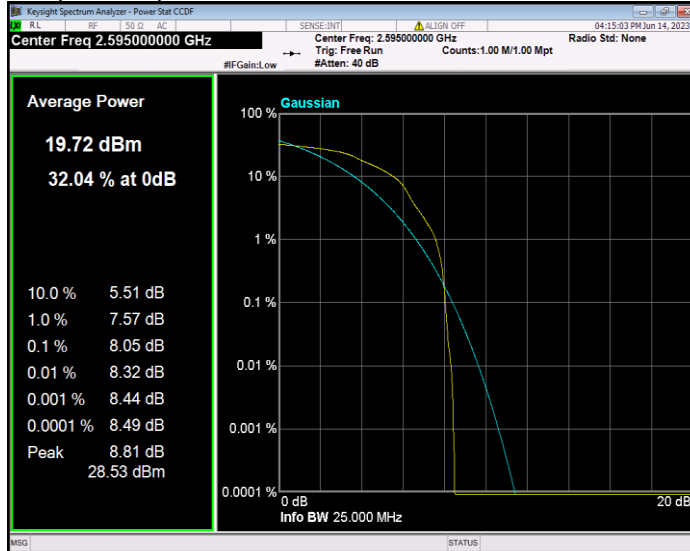

Band41(2535-2655) 16QAM BW=10MHz Channel=40640 RB Size=1 Position=#0