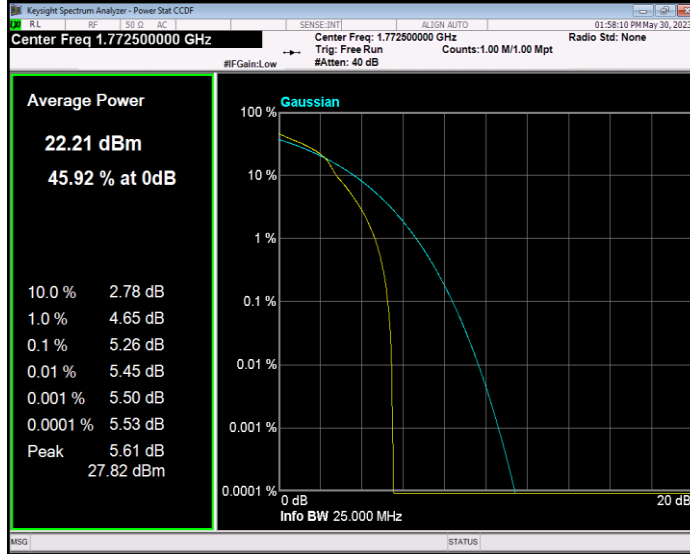

Band66 16QAM BW=15MHz Channel=132597 RB Size=1 Position=#0