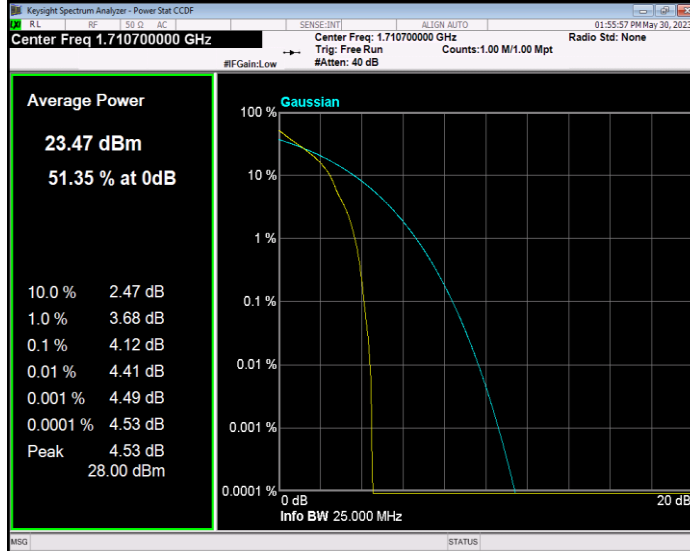

Band66 QPSK BW=1.4MHz Channel=131979 RB Size=1 Position=#0