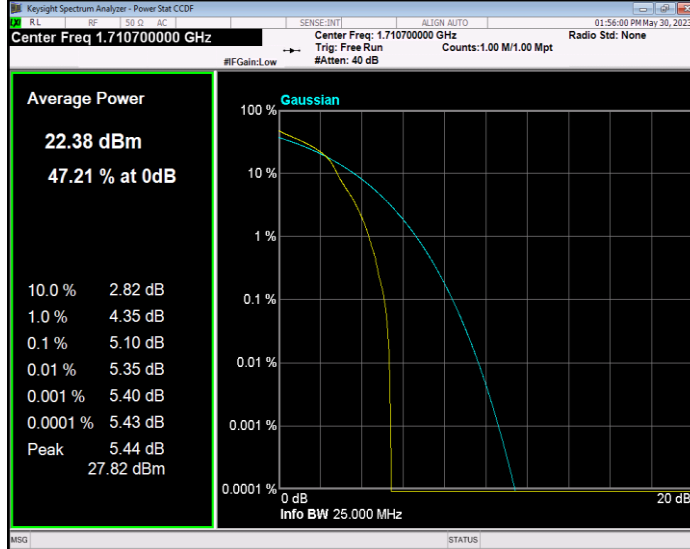

Band66 16QAM BW=1.4MHz Channel=131979 RB Size=1 Position=#0