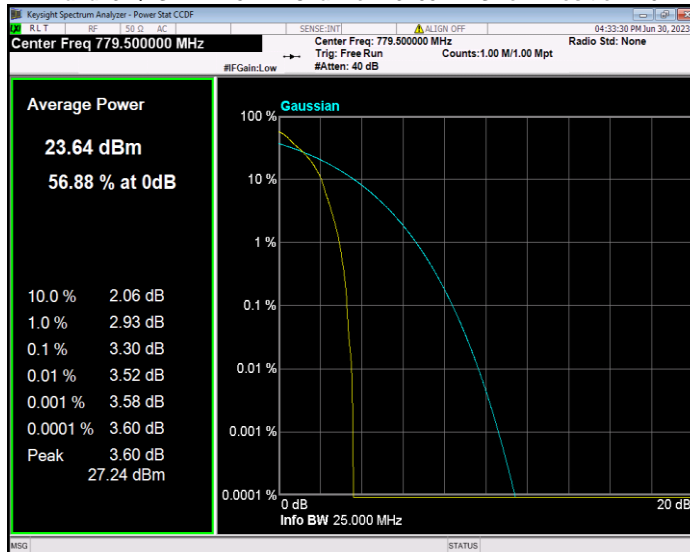

Band13 QPSK BW=5MHz Channel=23205 RB Size=1 Position=#0