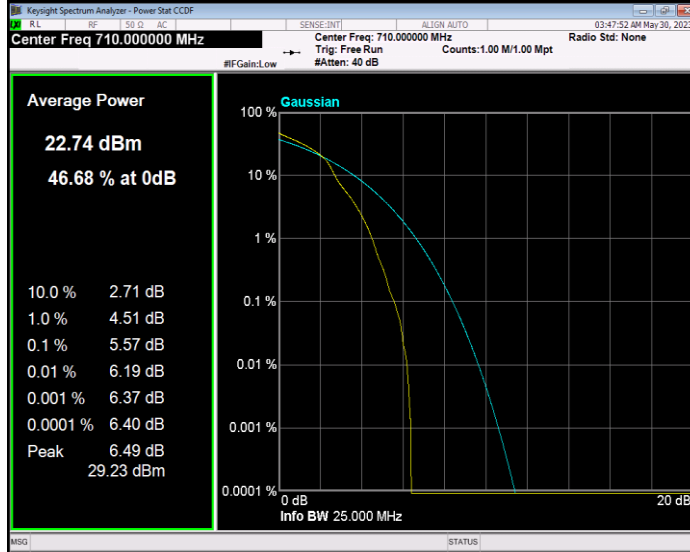

Band17 16QAM BW=10MHz Channel=23790 RB Size=1 Position=#0