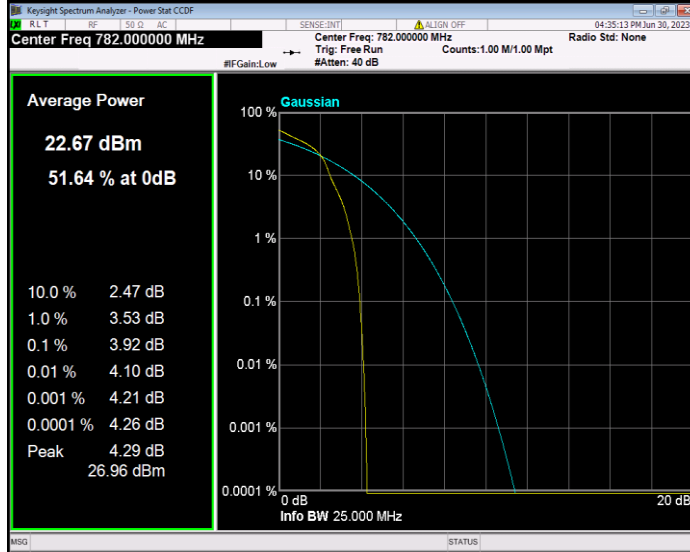

3 16QAM BW=10MHz Channel=23230 RB Size=1 Position=#0

Band13 16QAM BW=5MHz Channel=23205 RB Size=1 Position=#0

Band13 16QAM BW=5MHz Channel=23230 RB Size=1 Position=#0

Band13 16QAM BW=5MHz Channel=23255 RB Size=1 Position=#0