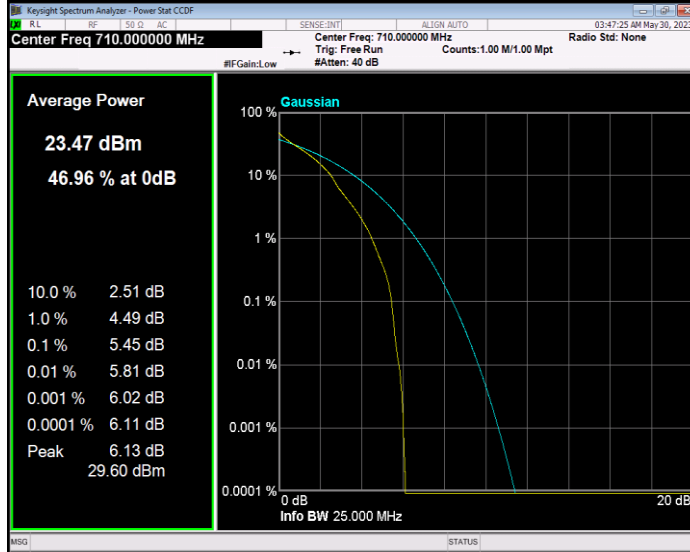

Band17 QPSK BW=5MHz Channel=23790 RB Size=1 Position=#0