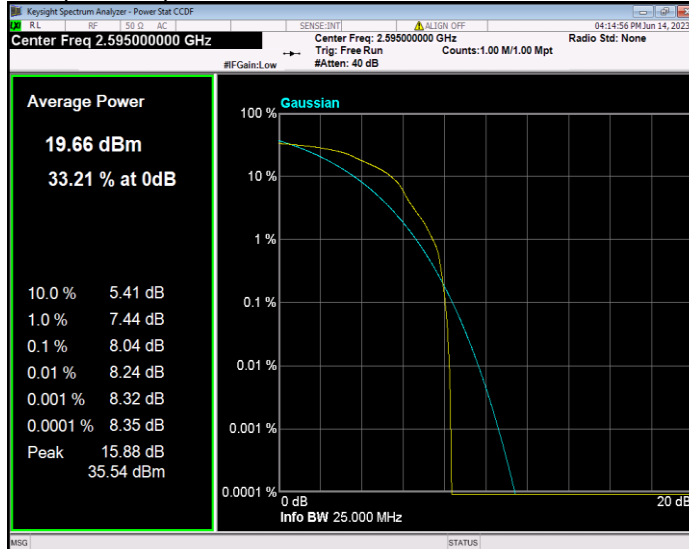

Band41(2535-2655) 16QAM BW=5MHz Channel=40640 RB Size=1 Position=#0