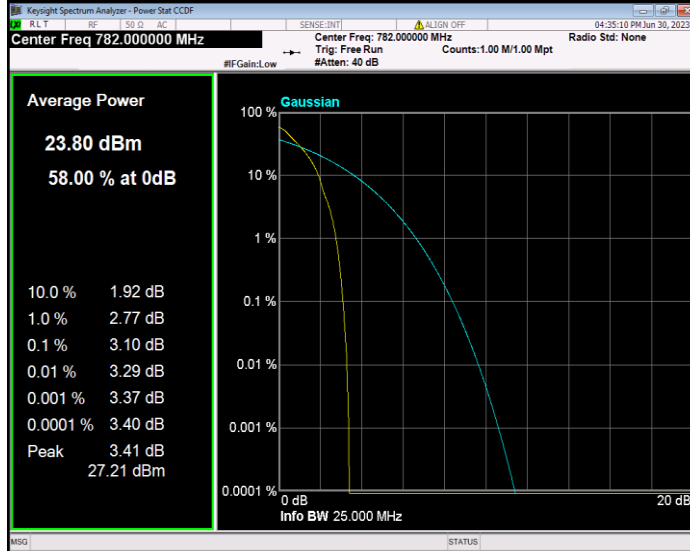

Band13 QPSK BW=10MHz Channel=23230 RB Size=1 Position=#0