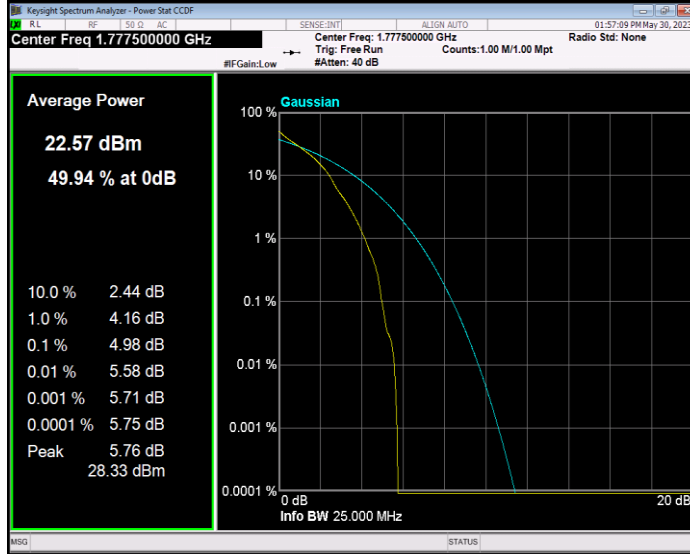

Band66 QPSK BW=5MHz Channel=132647 RB Size=1 Position=#0

Occupied bandwidth

Band	Bandwidth (MHz)	UL Channel	RB Size	RB Position	Modulation	99% OBW (MHz)	-26dB EBW (MHz)	Verdict
Band2	1.4	18607	6	#0	QPSK	1.098	1.314	PASS
Band2	1.4	18607	6	#0	16QAM	1.092	1.281	PASS
Band2	1.4	18900	6	#0	QPSK	1.097	1.279	PASS
Band2	1.4	18900	6	#0	16QAM	1.097	1.298	PASS
Band2	1.4	19193	6	#0	QPSK	1.096	1.294	PASS
Band2	1.4	19193	6	#0	16QAM	1.095	1.299	PASS
Band2	3	18615	15	#0	QPSK	2.689	2.911	PASS
Band2	3	18615	15	#0	16QAM	2.687	3.501	PASS
Band2	3	18900	15	#0	QPSK	2.695	2.951	PASS
Band2	3	18900	15	#0	16QAM	2.682	2.905	PASS
Band2	3	19185	15	#0	QPSK	2.694	2.928	PASS
Band2	3	19185	15	#0	16QAM	2.691	2.910	PASS
Band2	5	18625	25	#0	QPSK	4.524	5.163	PASS
Band2	5	18625	25	#0	16QAM	4.520	5.087	PASS
Band2	5	18900	25	#0	QPSK	4.517	5.177	PASS
Band2	5	18900	25	#0	16QAM	4.525	5.180	PASS
Band2	5	19175	25	#0	QPSK	4.519	5.068	PASS
Band2	5	19175	25	#0	16QAM	4.531	5.072	PASS
Band2	10	18650	50	#0	QPSK	9.020	11.011	PASS
Band2	10	18650	50	#0	16QAM	9.008	9.983	PASS
Band2	10	18900	50	#0	QPSK	9.006	9.990	PASS
Band2	10	18900	50	#0	16QAM	8.998	10.092	PASS
Band2	10	19150	50	#0	QPSK	8.986	9.921	PASS
Band2	10	19150	50	#0	16QAM	8.995	9.919	PASS
Band2	15	18675	75	#0	QPSK	13.479	14.840	PASS
Band2	15	18675	75	#0	16QAM	13.446	14.860	PASS
Band2	15	18900	75	#0	QPSK	13.494	14.532	PASS
Band2	15	18900	75	#0	16QAM	13.554	14.940	PASS
Band2	15	19125	75	#0	QPSK	13.491	14.914	PASS
Band2	15	19125	75	#0	16QAM	13.489	14.771	PASS
Band2	20	18700	100	#0	QPSK	17.909	20.113	PASS
Band2	20	18700	100	#0	16QAM	17.932	20.081	PASS
Band2	20	18900	100	#0	QPSK	17.993	19.349	PASS
Band2	20	18900	100	#0	16QAM	18.015	19.565	PASS
Band2	20	19100	100	#0	QPSK	17.962	19.747	PASS
Band2	20	19100	100	#0	16QAM	18.013	19.654	PASS
Band4	1.4	19957	6	#0	QPSK	1.093	1.293	PASS
Band4	1.4	19957	6	#0	16QAM	1.091	1.267	PASS
Band4	1.4	20175	6	#0	QPSK	1.104	1.270	PASS
Band4	1.4	20175	6	#0	16QAM	1.093	1.275	PASS
Band4	1.4	20393	6	#0	QPSK	1.095	1.310	PASS
Band4	1.4	20393	6	#0	16QAM	1.097	1.308	PASS
Band4	3	19965	15	#0	QPSK	2.694	2.919	PASS
Band4	3	19965	15	#0	16QAM	2.694	2.958	PASS
Band4	3	20175	15	#0	QPSK	2.690	2.923	PASS
Band4	3	20175	15	#0	16QAM	2.683	2.907	PASS
Band4	3	20385	15	#0	QPSK	2.693	2.905	PASS
Band4	3	20385	15	#0	16QAM	2.694	2.924	PASS
Band4	5	19975	25	#0	QPSK	4.515	5.146	PASS
Band4	5	19975	25	#0	16QAM	4.525	5.153	PASS
Band4	5	20175	25	#0	QPSK	4.540	5.081	PASS
Band4	5	20175	25	#0	16QAM	4.518	5.150	PASS
Band4	5	20375	25	#0	QPSK	4.529	5.087	PASS
Band4	5	20375	25	#0	16QAM	4.528	5.166	PASS
Band4	10	20000	50	#0	QPSK	9.024	10.064	PASS
Band4	10	20000	50	#0	16QAM	8.994	10.061	PASS
Band4	10	20175	50	#0	QPSK	8.989	9.978	PASS
Band4	10	20175	50	#0	16QAM	9.026	10.115	PASS
Band4	10	20350	50	#0	QPSK	9.008	10.086	PASS
Band4	10	20350	50	#0	16QAM	9.011	10.088	PASS
Band4	15	20025	75	#0	QPSK	13.484	15.000	PASS
Band4	15	20025	75	#0	16QAM	13.494	14.854	PASS
Band4	15	20175	75	#0	QPSK	13.531	15.104	PASS
Band4	15	20175	75	#0	16QAM	13.499	14.888	PASS
Band4	15	20325	75	#0	QPSK	13.470	14.833	PASS
Band4	15	20325	75	#0	16QAM	13.486	14.863	PASS
Band4	20	20050	100	#0	QPSK	17.938	19.602	PASS
Band4	20	20050	100	#0	16QAM	17.937	19.809	PASS
Band4	20	20175	100	#0	QPSK	18.049	19.684	PASS
Band4	20	20175	100	#0	16QAM	18.042	19.671	PASS
Band4	20	20300	100	#0	QPSK	17.958	19.682	PASS
Band4	20	20300	100	#0	16QAM	17.975	19.621	PASS
Band5	1.4	20407	6	#0	QPSK	1.095	1.309	PASS
Band5	1.4	20407	6	#0	16QAM	1.092	1.275	PASS
Band5	1.4	20525	6	#0	QPSK	1.093	1.261	PASS