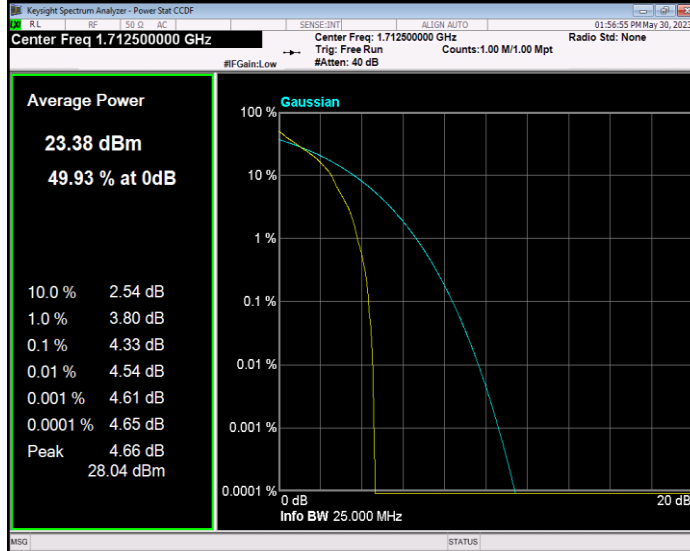

Band66 QPSK BW=3MHz Channel=131987 RB Size=1 Position=#0

Band66 QPSK BW=3MHz Channel=132322 RB Size=1 Position=#0

Band66 QPSK BW=3MHz Channel=132657 RB Size=1 Position=#0

Band66 QPSK BW=5MHz Channel=131997 RB Size=1 Position=#0