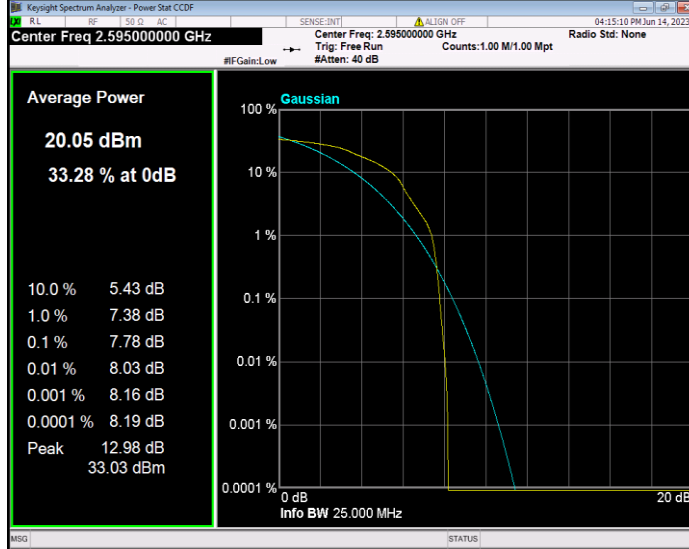

Band41(2535-2655) 16QAM BW=15MHz Channel=40640 RB Size=1 Position=#0