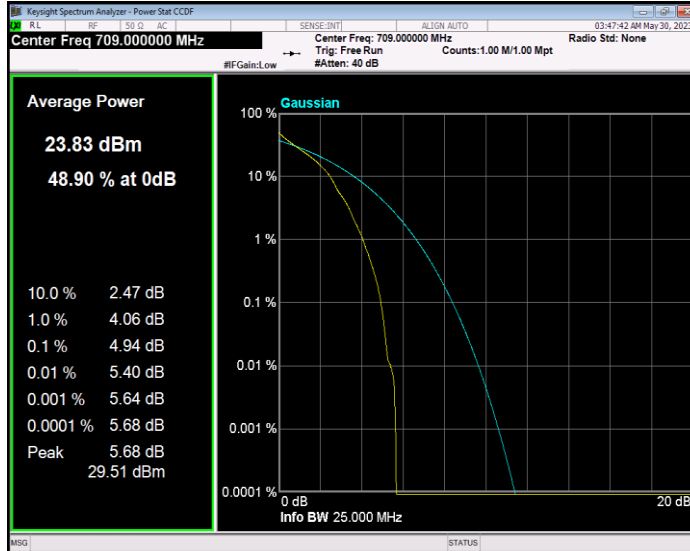

Band17 QPSK BW=10MHz Channel=23780 RB Size=1 Position=#0