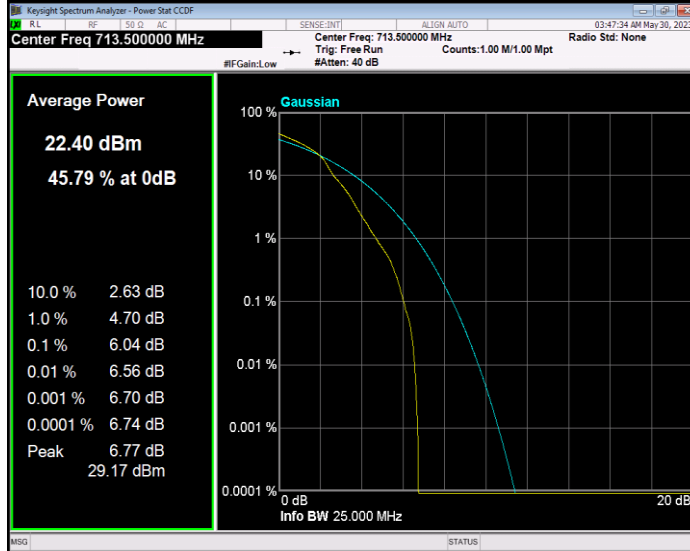

Band17 16QAM BW=5MHz Channel=23825 RB Size=1 Position=#0