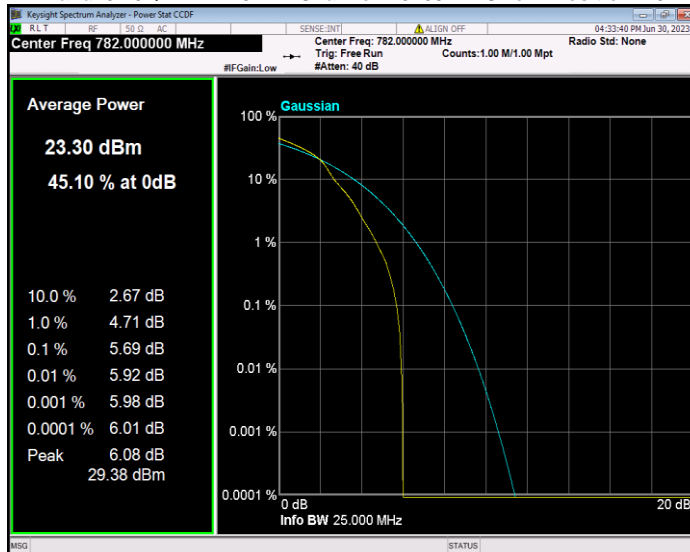

3 16QAM BW=10MHz Channel=23230 RB Size=1 Position=#0

Band13 16QAM BW=5MHz Channel=23205 RB Size=1 Position=#0

Band13 16QAM BW=5MHz Channel=23230 RB Size=1 Position=#0

Band13 16QAM BW=5MHz Channel=23255 RB Size=1 Position=#0