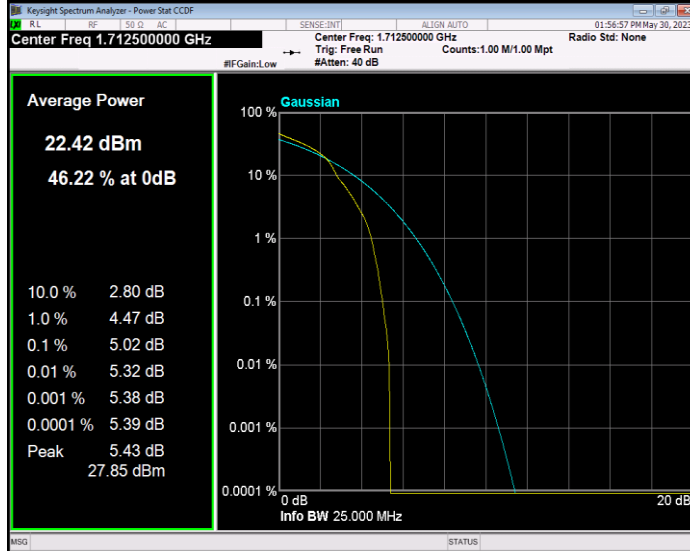

Band66 16QAM BW=5MHz Channel=131997 RB Size=1 Position=#0