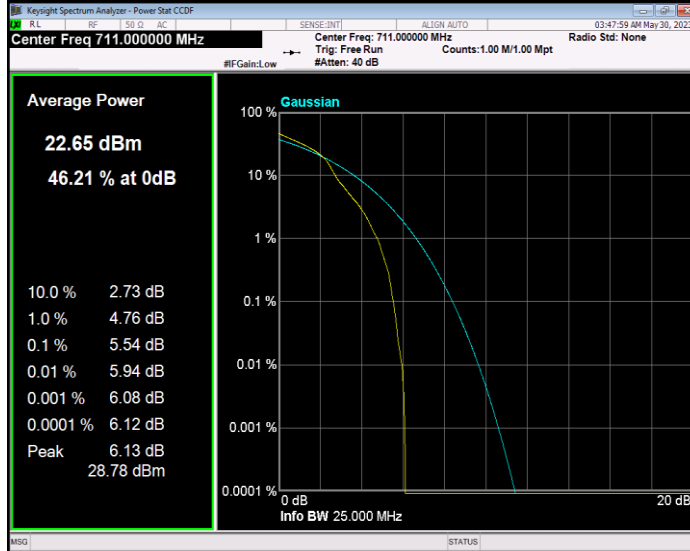

Band17 16QAM BW=10MHz Channel=23800 RB Size=1 Position=#0