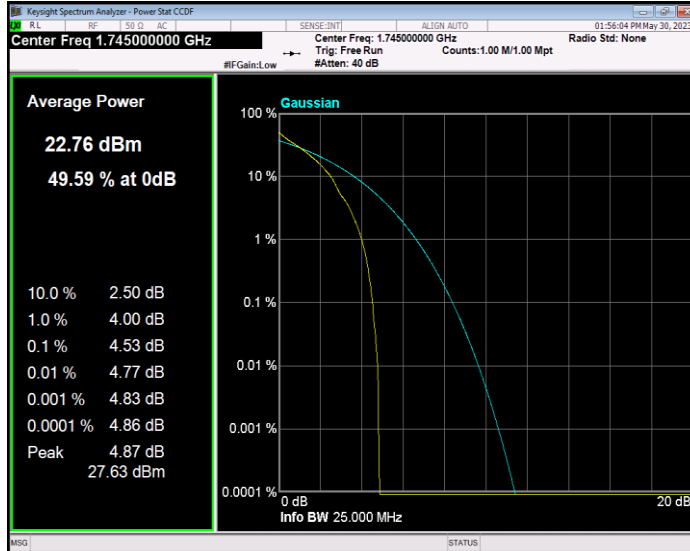

Band66 QPSK BW=1.4MHz Channel=132322 RB Size=1 Position=#0