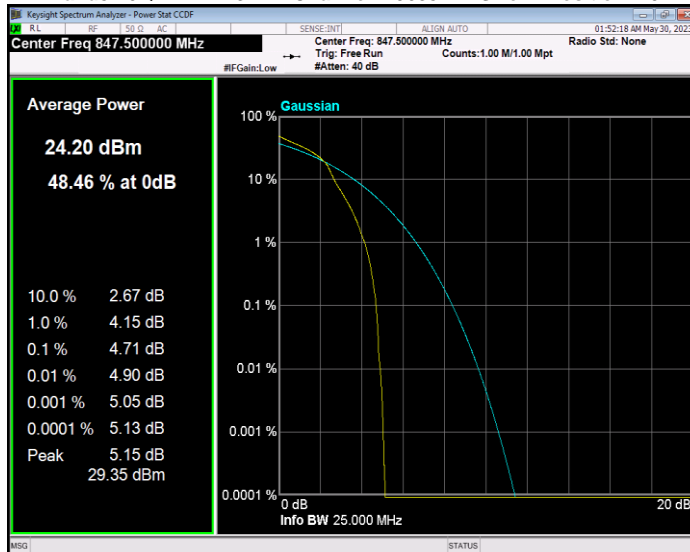

**Band5 16QAM BW=1.4MHz Channel=20525 RB Size=1 Position=#0**

**Band5 16QAM BW=1.4MHz Channel=20643 RB Size=1 Position=#0**

**Band5 16QAM BW=10MHz Channel=20450 RB Size=1 Position=#0**

**Band5 16QAM BW=10MHz Channel=20525 RB Size=1 Position=#0**

**Band5 16QAM BW=10MHz Channel=20600 RB Size=1 Position=#0**

**Band5 16QAM BW=3MHz Channel=20415 RB Size=1 Position=#0**

**Band5 16QAM BW=3MHz Channel=20525 RB Size=1 Position=#0**

**Band5 16QAM BW=3MHz Channel=20635 RB Size=1 Position=#0**

**Band5 16QAM BW=5MHz Channel=20425 RB Size=1 Position=#0**

**Band5 16QAM BW=5MHz Channel=20525 RB Size=1 Position=#0**

**Band5 16QAM BW=5MHz Channel=20625 RB Size=1 Position=#0**

**Band5 QPSK BW=1.4MHz Channel=20407 RB Size=1 Position=#0**