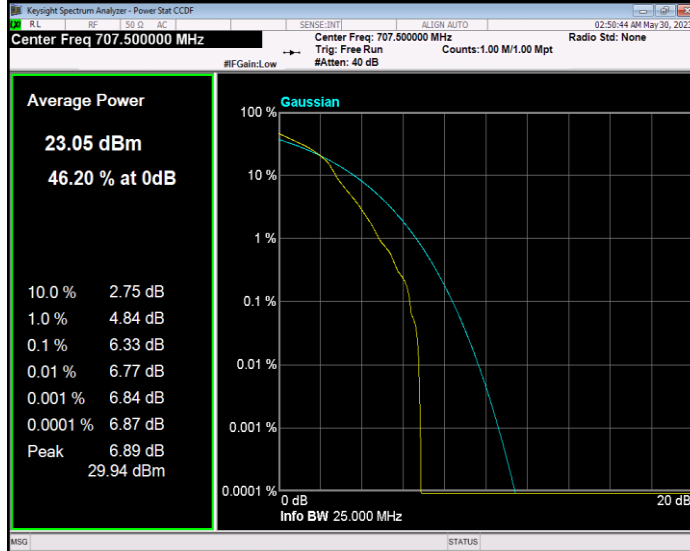

**Band12 16QAM BW=1.4MHz Channel=23095 RB Size=1 Position=#0**

**Band12 16QAM BW=1.4MHz Channel=23173 RB Size=1 Position=#0**

**Band12 16QAM BW=10MHz Channel=23060 RB Size=1 Position=#0**

**Band12 16QAM BW=10MHz Channel=23095 RB Size=1 Position=#0**