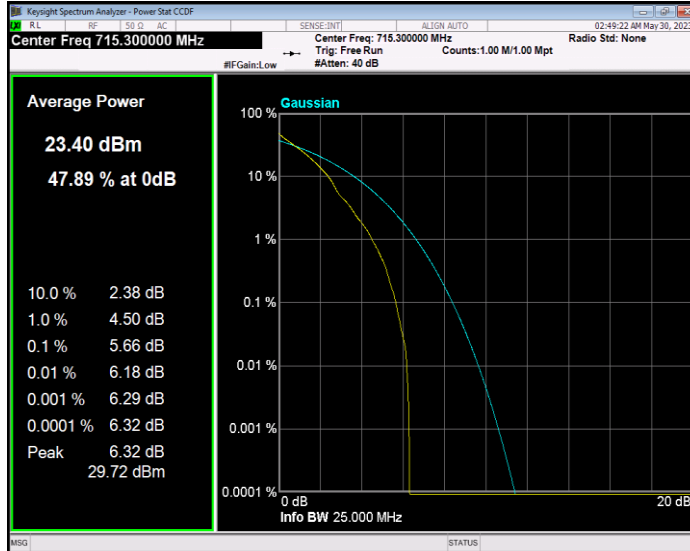

Band12 QPSK BW=1.4MHz Channel=23173 RB Size=1 Position=#0