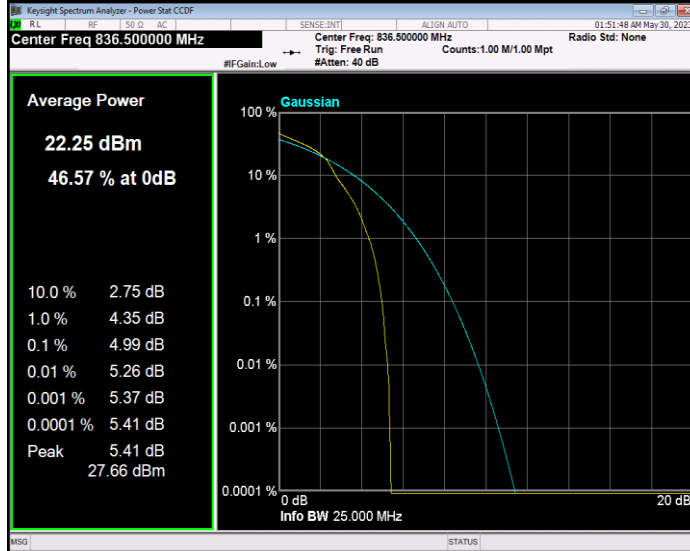

**Band4 QPSK BW=5MHz Channel=19975 RB Size=1 Position=#0**

**Band4 QPSK BW=5MHz Channel=20175 RB Size=1 Position=#0**

**Band4 QPSK BW=5MHz Channel=20375 RB Size=1 Position=#0**

**Band5 16QAM BW=1.4MHz Channel=20407 RB Size=1 Position=#0**

**Band5 16QAM BW=1.4MHz Channel=20525 RB Size=1 Position=#0**

**Band5 16QAM BW=1.4MHz Channel=20643 RB Size=1 Position=#0**

**Band5 16QAM BW=10MHz Channel=20450 RB Size=1 Position=#0**

**Band5 16QAM BW=10MHz Channel=20525 RB Size=1 Position=#0**