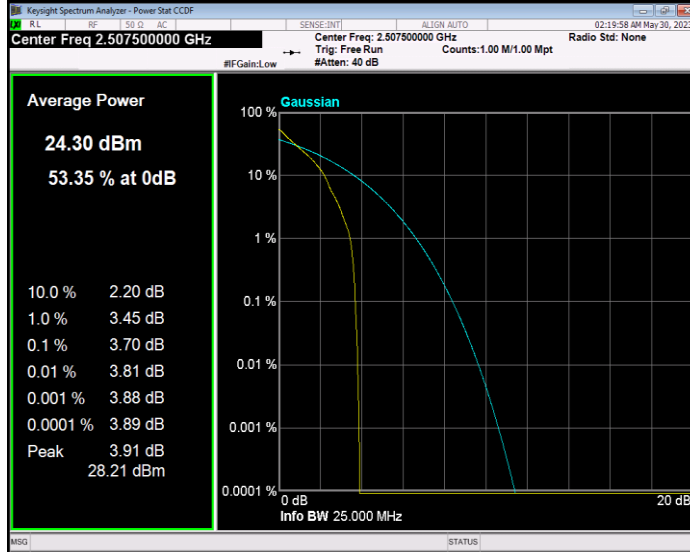

Band7 QPSK BW=15MHz Channel=20825 RB Size=1 Position=#0