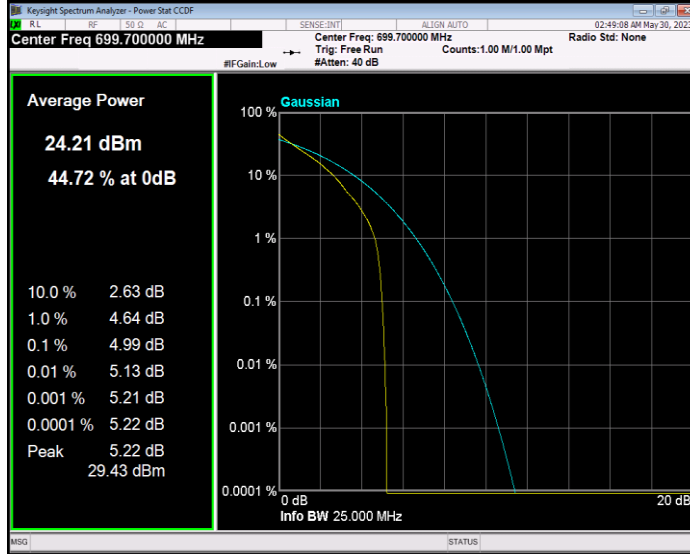

**Band12 16QAM BW=5MHz Channel=23035 RB Size=1 Position=#0**

**Band12 16QAM BW=5MHz Channel=23095 RB Size=1 Position=#0**

**Band12 16QAM BW=5MHz Channel=23155 RB Size=1 Position=#0**

**Band12 QPSK BW=1.4MHz Channel=23017 RB Size=1 Position=#0**