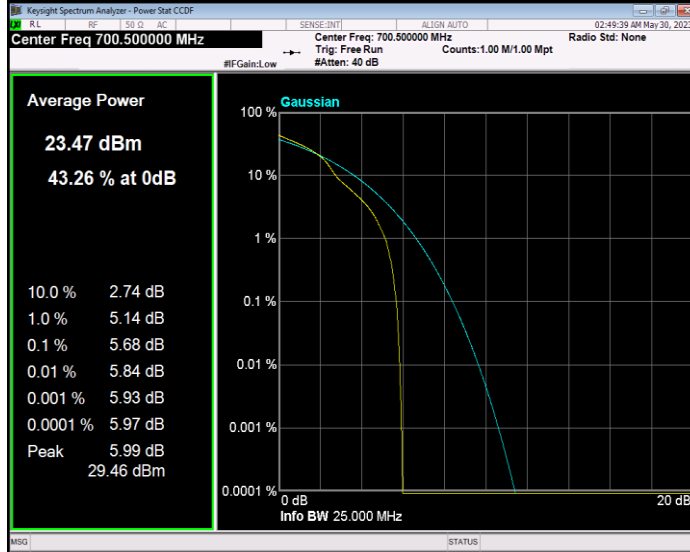

Band12 16QAM BW=3MHz Channel=23025 RB Size=1 Position=#0