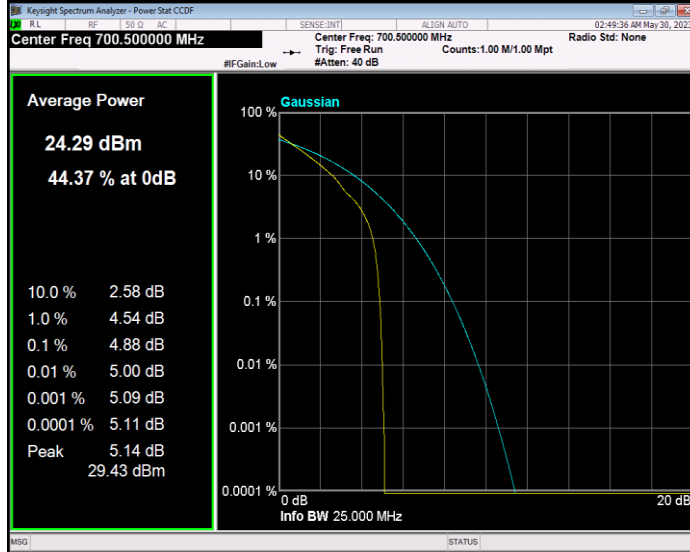

Band12 QPSK BW=3MHz Channel=23025 RB Size=1 Position=#0