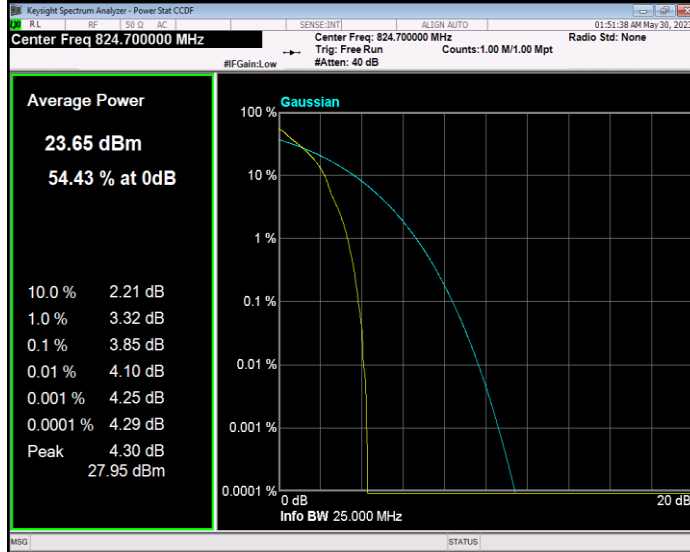

**Band5 16QAM BW=10MHz Channel=20600 RB Size=1 Position=#0**

**Band5 16QAM BW=3MHz Channel=20415 RB Size=1 Position=#0**

**Band5 16QAM BW=3MHz Channel=20525 RB Size=1 Position=#0**

**Band5 16QAM BW=3MHz Channel=20635 RB Size=1 Position=#0**

**Band5 16QAM BW=5MHz Channel=20425 RB Size=1 Position=#0**

**Band5 16QAM BW=5MHz Channel=20525 RB Size=1 Position=#0**

**Band5 16QAM BW=5MHz Channel=20625 RB Size=1 Position=#0**

**Band5 QPSK BW=1.4MHz Channel=20407 RB Size=1 Position=#0**