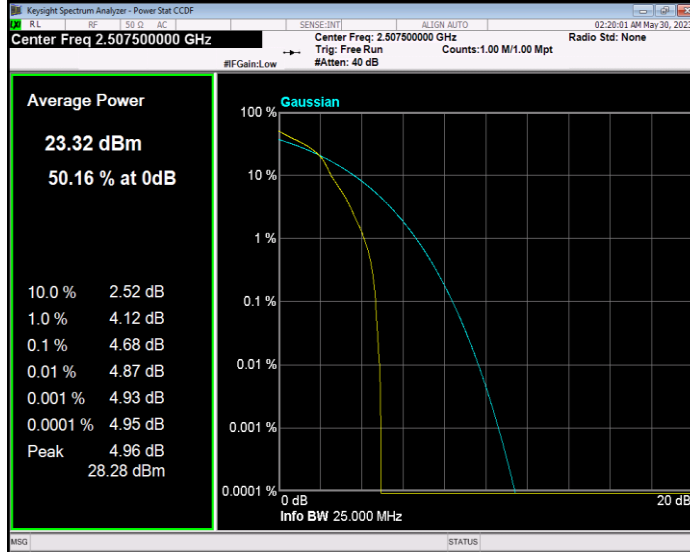

Band7 16QAM BW=15MHz Channel=20825 RB Size=1 Position=#0