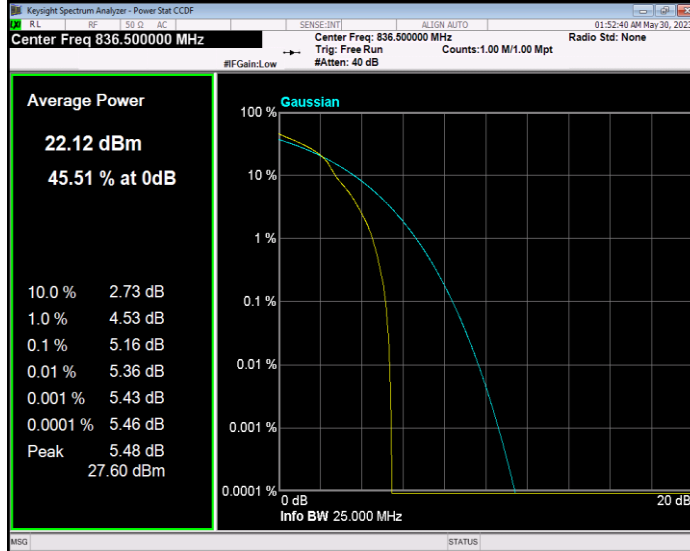

**Band5 16QAM BW=1.4MHz Channel=20525 RB Size=1 Position=#0**

**Band5 16QAM BW=1.4MHz Channel=20643 RB Size=1 Position=#0**

**Band5 16QAM BW=10MHz Channel=20450 RB Size=1 Position=#0**

**Band5 16QAM BW=10MHz Channel=20525 RB Size=1 Position=#0**

**Band5 16QAM BW=10MHz Channel=20600 RB Size=1 Position=#0**

**Band5 16QAM BW=3MHz Channel=20415 RB Size=1 Position=#0**

**Band5 16QAM BW=3MHz Channel=20525 RB Size=1 Position=#0**

**Band5 16QAM BW=3MHz Channel=20635 RB Size=1 Position=#0**

**Band5 16QAM BW=5MHz Channel=20425 RB Size=1 Position=#0**

**Band5 16QAM BW=5MHz Channel=20525 RB Size=1 Position=#0**

**Band5 16QAM BW=5MHz Channel=20625 RB Size=1 Position=#0**

**Band5 QPSK BW=1.4MHz Channel=20407 RB Size=1 Position=#0**