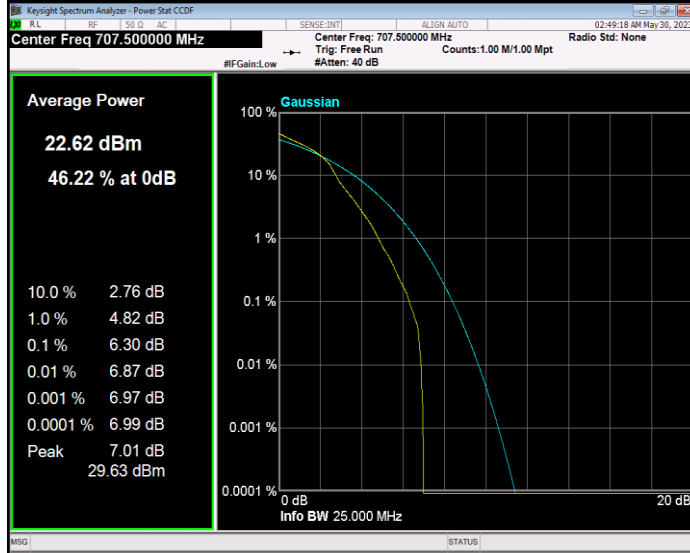

Band12 16QAM BW=1.4MHz Channel=23095 RB Size=1 Position=#0