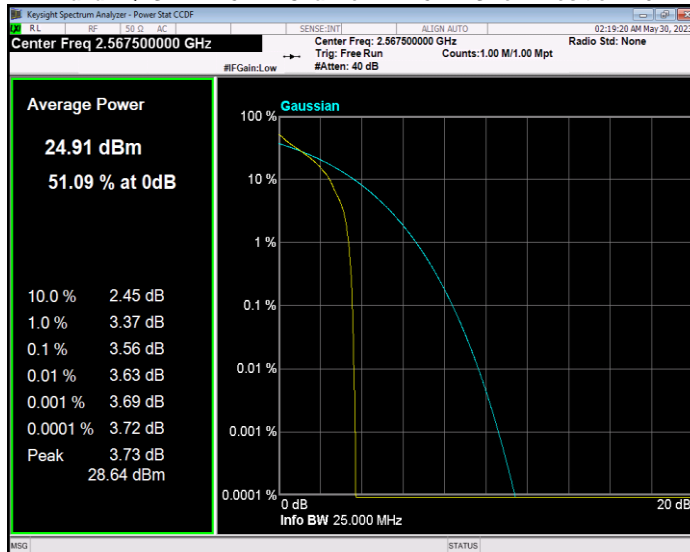

Band7 QPSK BW=5MHz Channel=21425 RB Size=1 Position=#0