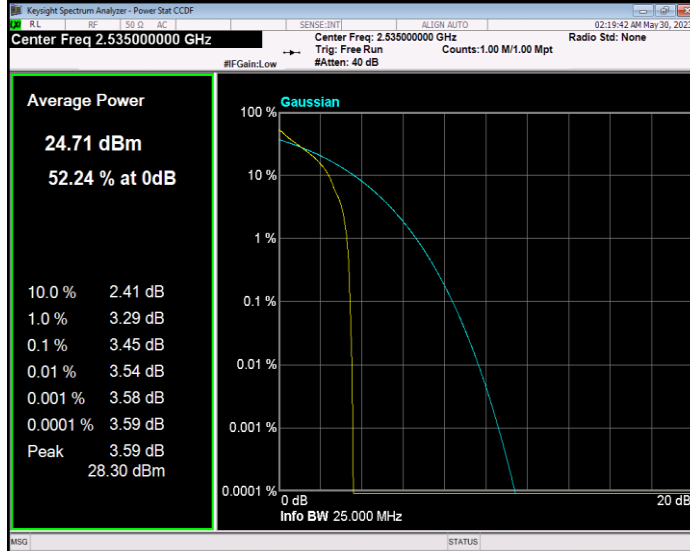

Band7 QPSK BW=10MHz Channel=21100 RB Size=1 Position=#0