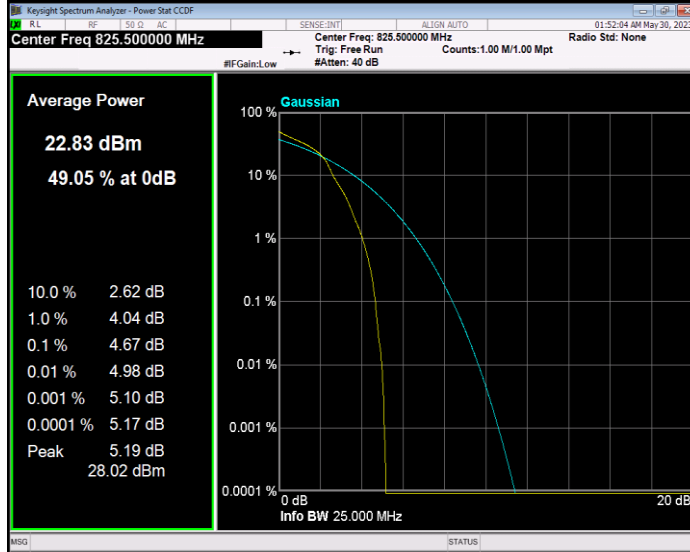

**Band4 QPSK BW=5MHz Channel=19975 RB Size=1 Position=#0**

**Band4 QPSK BW=5MHz Channel=20175 RB Size=1 Position=#0**

**Band4 QPSK BW=5MHz Channel=20375 RB Size=1 Position=#0**

**Band5 16QAM BW=1.4MHz Channel=20407 RB Size=1 Position=#0**

**Band5 16QAM BW=1.4MHz Channel=20525 RB Size=1 Position=#0**

**Band5 16QAM BW=1.4MHz Channel=20643 RB Size=1 Position=#0**

**Band5 16QAM BW=10MHz Channel=20450 RB Size=1 Position=#0**

**Band5 16QAM BW=10MHz Channel=20525 RB Size=1 Position=#0**

**Band5 16QAM BW=10MHz Channel=20600 RB Size=1 Position=#0**

**Band5 16QAM BW=3MHz Channel=20415 RB Size=1 Position=#0**

**Band5 16QAM BW=3MHz Channel=20525 RB Size=1 Position=#0**

**Band5 16QAM BW=3MHz Channel=20635 RB Size=1 Position=#0**