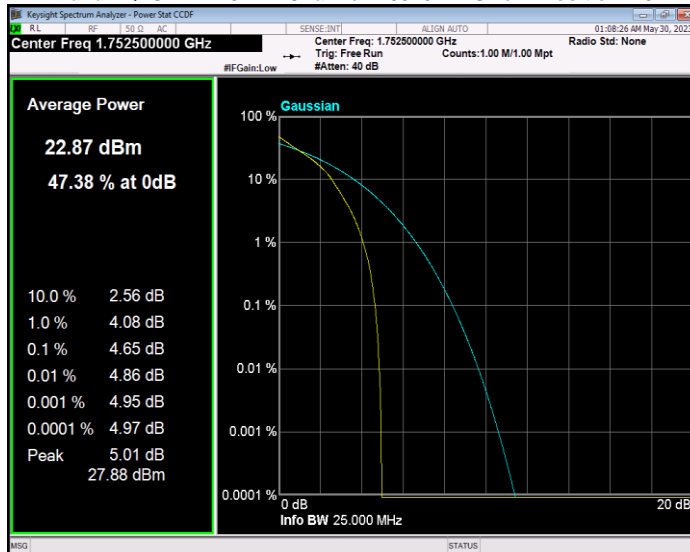

**Band4 QPSK BW=5MHz Channel=19975 RB Size=1 Position=#0**

**Band4 QPSK BW=5MHz Channel=20175 RB Size=1 Position=#0**

**Band4 QPSK BW=5MHz Channel=20375 RB Size=1 Position=#0**

**Band5 16QAM BW=1.4MHz Channel=20407 RB Size=1 Position=#0**

**Band5 16QAM BW=1.4MHz Channel=20525 RB Size=1 Position=#0**

**Band5 16QAM BW=1.4MHz Channel=20643 RB Size=1 Position=#0**

**Band5 16QAM BW=10MHz Channel=20450 RB Size=1 Position=#0**

**Band5 16QAM BW=10MHz Channel=20525 RB Size=1 Position=#0**