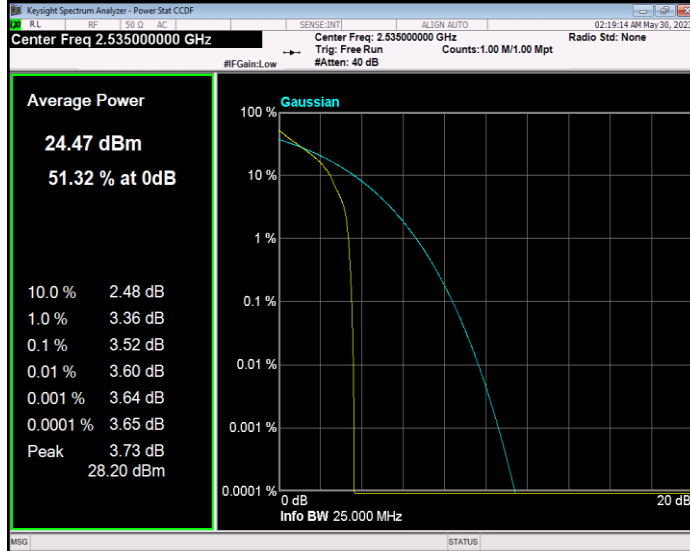

Band7 QPSK BW=5MHz Channel=21100 RB Size=1 Position=#0