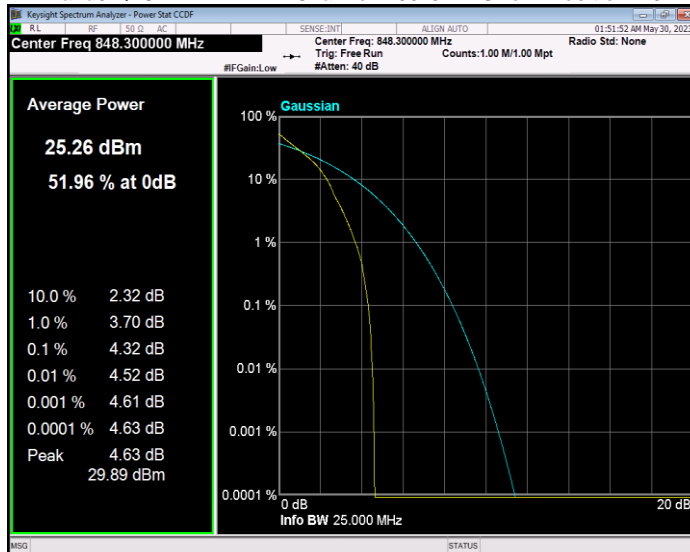

Band5 QPSK BW=1.4MHz Channel=20643 RB Size=1 Position=#0