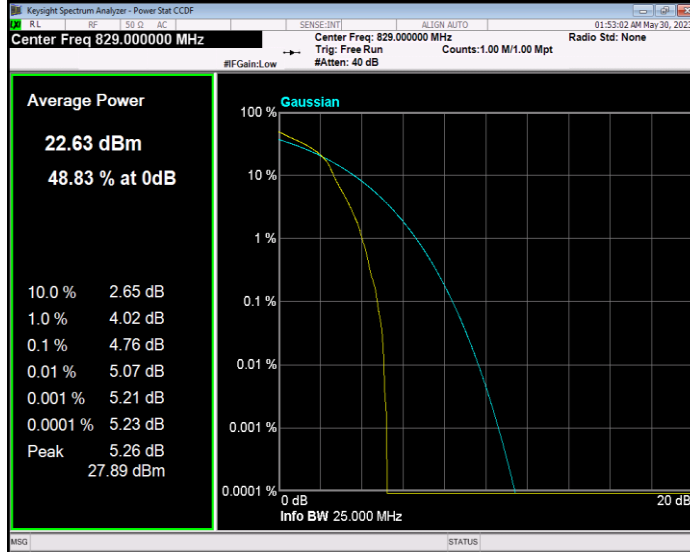

**Band4 QPSK BW=5MHz Channel=19975 RB Size=1 Position=#0**

**Band4 QPSK BW=5MHz Channel=20175 RB Size=1 Position=#0**

**Band4 QPSK BW=5MHz Channel=20375 RB Size=1 Position=#0**

**Band5 16QAM BW=1.4MHz Channel=20407 RB Size=1 Position=#0**

**Band5 16QAM BW=1.4MHz Channel=20525 RB Size=1 Position=#0**

**Band5 16QAM BW=1.4MHz Channel=20643 RB Size=1 Position=#0**

**Band5 16QAM BW=10MHz Channel=20450 RB Size=1 Position=#0**

**Band5 16QAM BW=10MHz Channel=20525 RB Size=1 Position=#0**