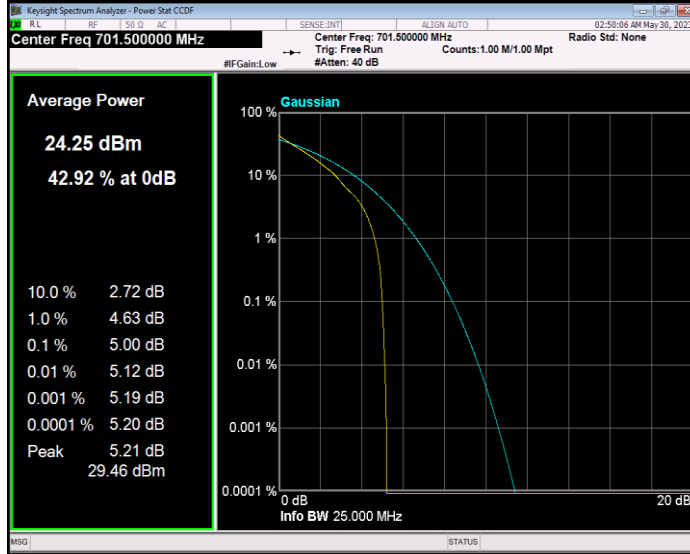

Band12 QPSK BW=5MHz Channel=23035 RB Size=1 Position=#0