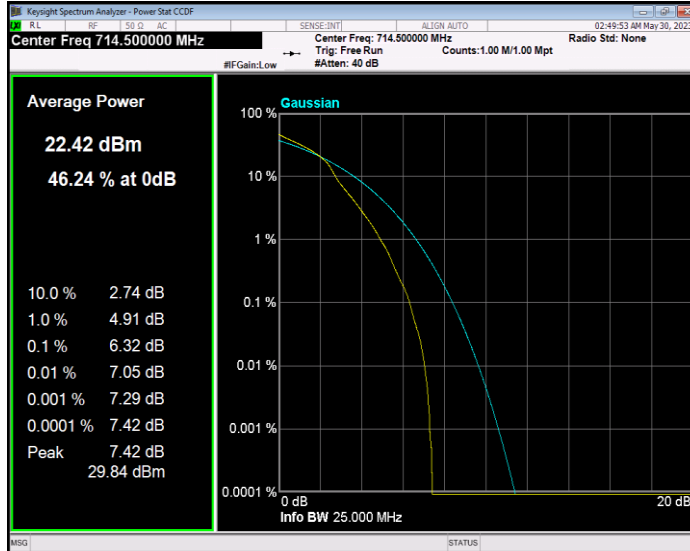

**Band12 16QAM BW=10MHz Channel=23130 RB Size=1 Position=#0**

**Band12 16QAM BW=3MHz Channel=23025 RB Size=1 Position=#0**

**Band12 16QAM BW=3MHz Channel=23095 RB Size=1 Position=#0**

**Band12 16QAM BW=3MHz Channel=23165 RB Size=1 Position=#0**