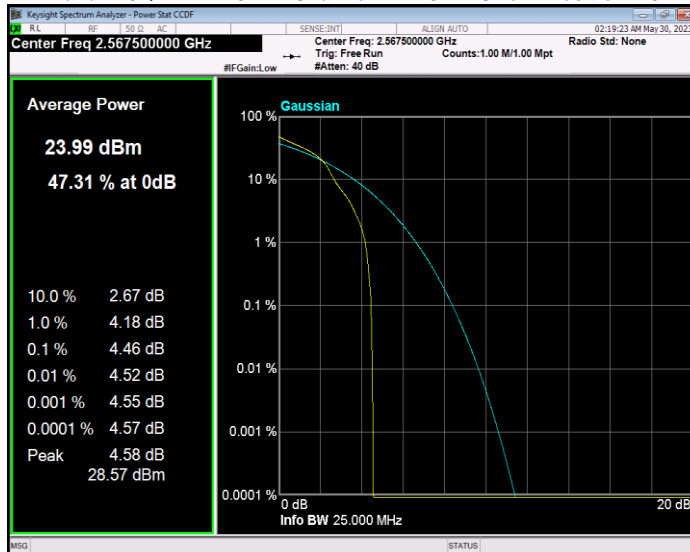

Band7 16QAM BW=5MHz Channel=21425 RB Size=1 Position=#0