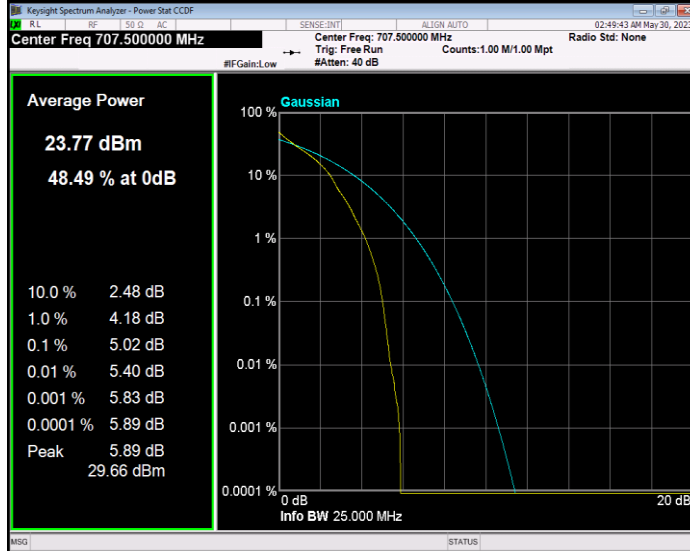

Band12 QPSK BW=3MHz Channel=23095 RB Size=1 Position=#0