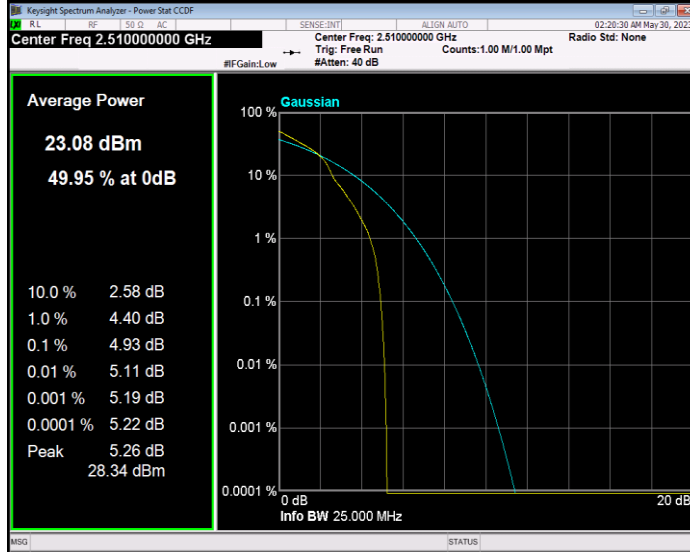

Band7 16QAM BW=20MHz Channel=20850 RB Size=1 Position=#0