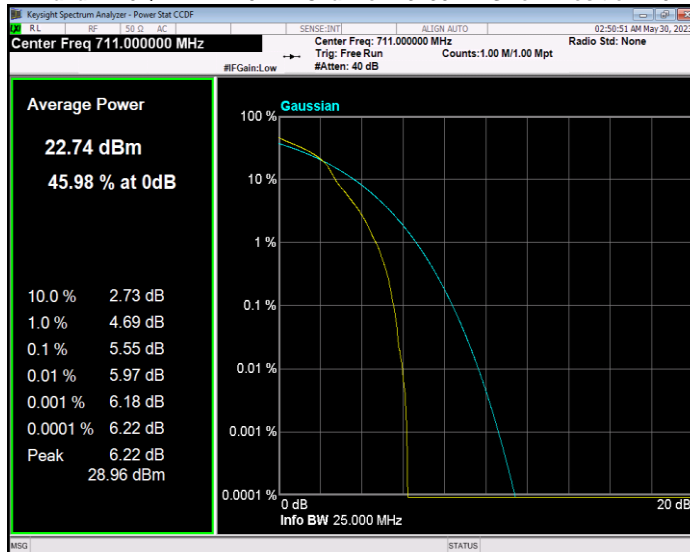

Band12 16QAM BW=10MHz Channel=23130 RB Size=1 Position=#0