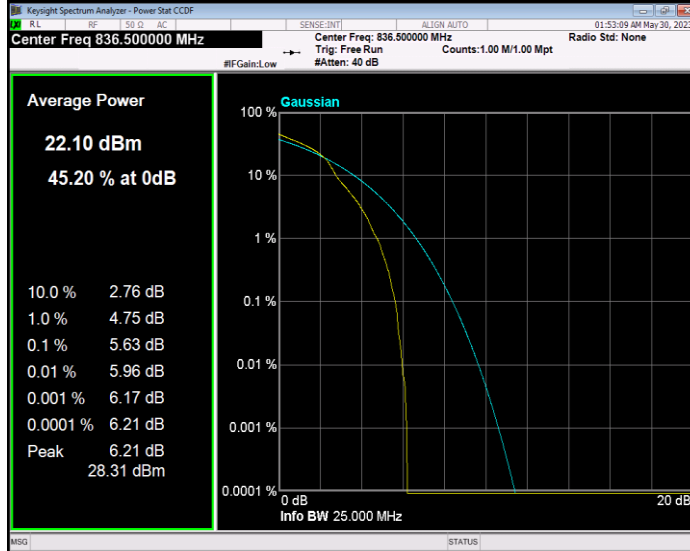

**Band4 QPSK BW=5MHz Channel=19975 RB Size=1 Position=#0**

**Band4 QPSK BW=5MHz Channel=20175 RB Size=1 Position=#0**

**Band4 QPSK BW=5MHz Channel=20375 RB Size=1 Position=#0**

**Band5 16QAM BW=1.4MHz Channel=20407 RB Size=1 Position=#0**

**Band5 16QAM BW=1.4MHz Channel=20525 RB Size=1 Position=#0**

**Band5 16QAM BW=1.4MHz Channel=20643 RB Size=1 Position=#0**

**Band5 16QAM BW=10MHz Channel=20450 RB Size=1 Position=#0**

**Band5 16QAM BW=10MHz Channel=20525 RB Size=1 Position=#0**

**Band5 16QAM BW=10MHz Channel=20600 RB Size=1 Position=#0**

**Band5 16QAM BW=3MHz Channel=20415 RB Size=1 Position=#0**

**Band5 16QAM BW=3MHz Channel=20525 RB Size=1 Position=#0**

**Band5 16QAM BW=3MHz Channel=20635 RB Size=1 Position=#0**