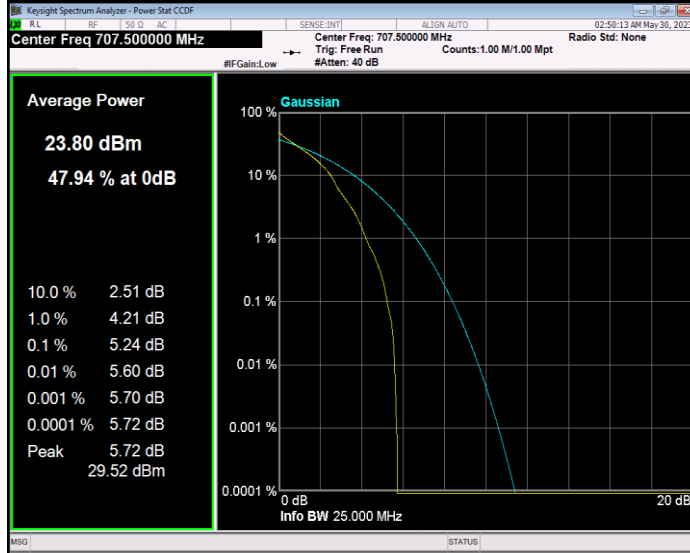

Band12 QPSK BW=5MHz Channel=23095 RB Size=1 Position=#0