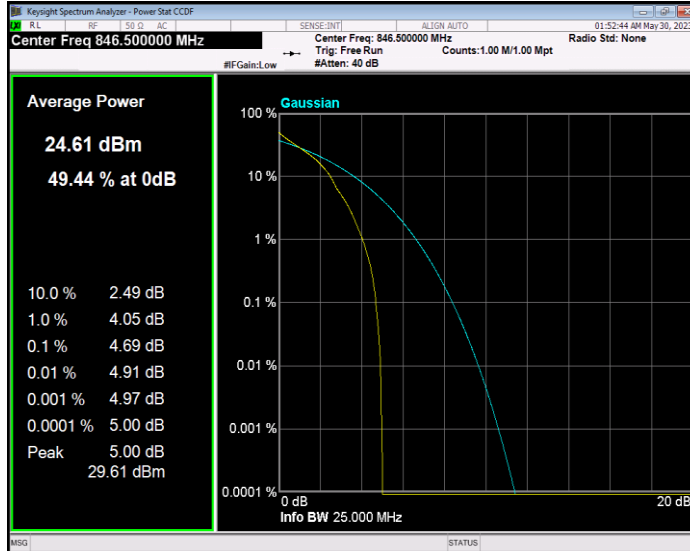

Band5 QPSK BW=5MHz Channel=20625 RB Size=1 Position=#0