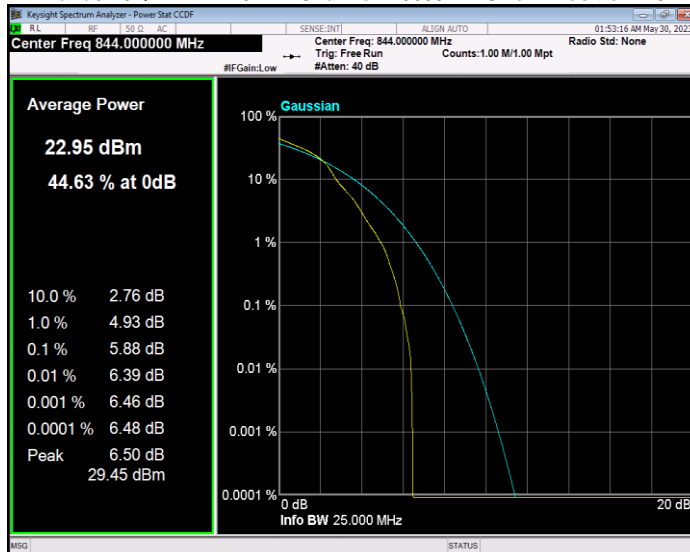

**Band4 QPSK BW=5MHz Channel=19975 RB Size=1 Position=#0**

**Band4 QPSK BW=5MHz Channel=20175 RB Size=1 Position=#0**

**Band4 QPSK BW=5MHz Channel=20375 RB Size=1 Position=#0**

**Band5 16QAM BW=1.4MHz Channel=20407 RB Size=1 Position=#0**

**Band5 16QAM BW=1.4MHz Channel=20525 RB Size=1 Position=#0**

**Band5 16QAM BW=1.4MHz Channel=20643 RB Size=1 Position=#0**

**Band5 16QAM BW=10MHz Channel=20450 RB Size=1 Position=#0**

**Band5 16QAM BW=10MHz Channel=20525 RB Size=1 Position=#0**

**Band5 16QAM BW=10MHz Channel=20600 RB Size=1 Position=#0**

**Band5 16QAM BW=3MHz Channel=20415 RB Size=1 Position=#0**

**Band5 16QAM BW=3MHz Channel=20525 RB Size=1 Position=#0**

**Band5 16QAM BW=3MHz Channel=20635 RB Size=1 Position=#0**