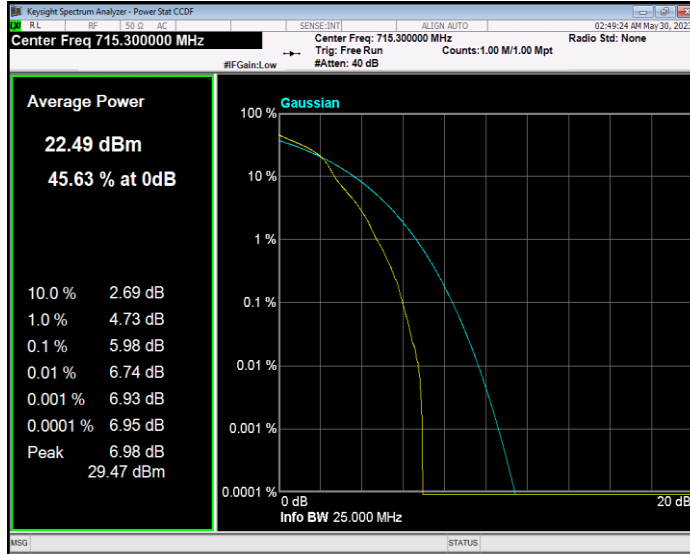

Band12 16QAM BW=1.4MHz Channel=23173 RB Size=1 Position=#0