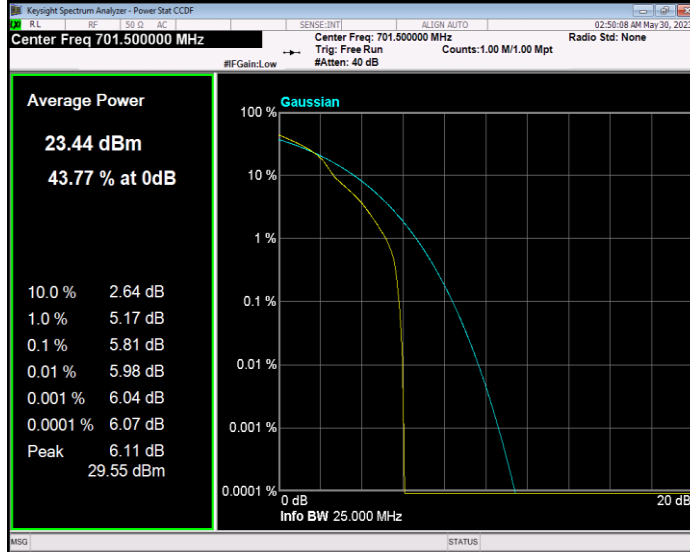

Band12 16QAM BW=5MHz Channel=23035 RB Size=1 Position=#0