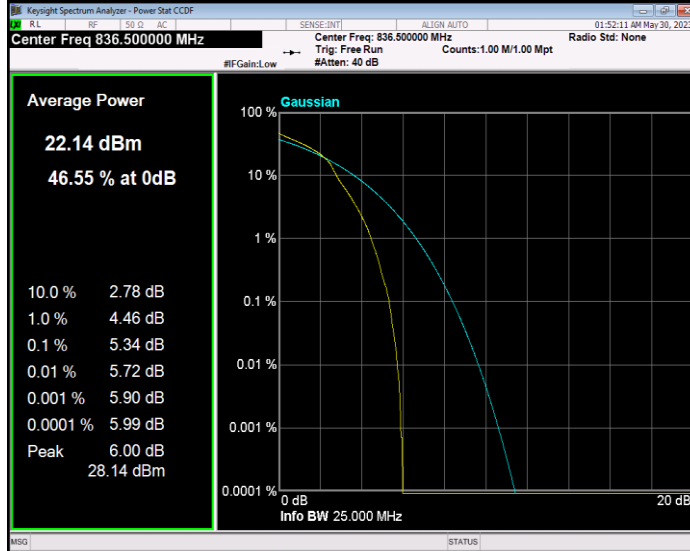

**Band4 QPSK BW=5MHz Channel=19975 RB Size=1 Position=#0**

**Band4 QPSK BW=5MHz Channel=20175 RB Size=1 Position=#0**

**Band4 QPSK BW=5MHz Channel=20375 RB Size=1 Position=#0**

**Band5 16QAM BW=1.4MHz Channel=20407 RB Size=1 Position=#0**

**Band5 16QAM BW=1.4MHz Channel=20525 RB Size=1 Position=#0**

**Band5 16QAM BW=1.4MHz Channel=20643 RB Size=1 Position=#0**

**Band5 16QAM BW=10MHz Channel=20450 RB Size=1 Position=#0**

**Band5 16QAM BW=10MHz Channel=20525 RB Size=1 Position=#0**

**Band5 16QAM BW=10MHz Channel=20600 RB Size=1 Position=#0**

**Band5 16QAM BW=3MHz Channel=20415 RB Size=1 Position=#0**

**Band5 16QAM BW=3MHz Channel=20525 RB Size=1 Position=#0**

**Band5 16QAM BW=3MHz Channel=20635 RB Size=1 Position=#0**