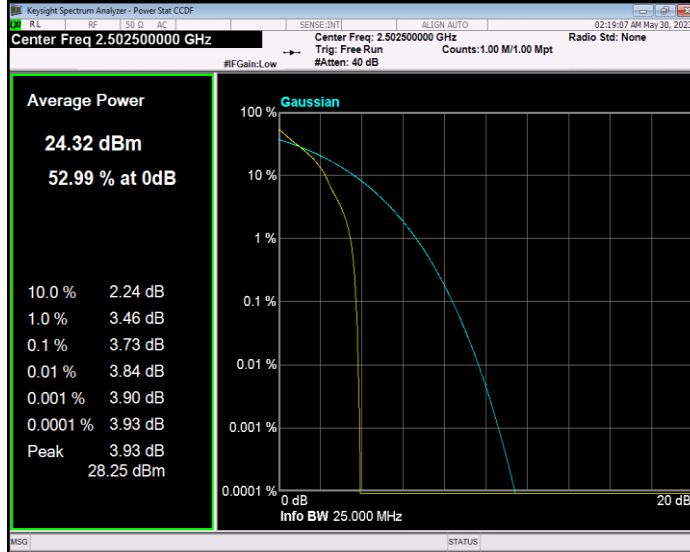

Band7 QPSK BW=5MHz Channel=20775 RB Size=1 Position=#0