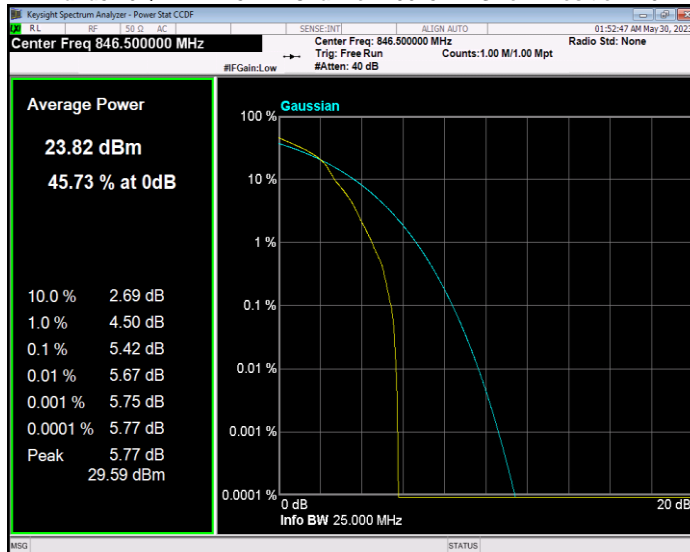

**Band5 16QAM BW=1.4MHz Channel=20525 RB Size=1 Position=#0**

**Band5 16QAM BW=1.4MHz Channel=20643 RB Size=1 Position=#0**

**Band5 16QAM BW=10MHz Channel=20450 RB Size=1 Position=#0**

**Band5 16QAM BW=10MHz Channel=20525 RB Size=1 Position=#0**

**Band5 16QAM BW=10MHz Channel=20600 RB Size=1 Position=#0**

**Band5 16QAM BW=3MHz Channel=20415 RB Size=1 Position=#0**

**Band5 16QAM BW=3MHz Channel=20525 RB Size=1 Position=#0**

**Band5 16QAM BW=3MHz Channel=20635 RB Size=1 Position=#0**

**Band5 16QAM BW=5MHz Channel=20425 RB Size=1 Position=#0**

**Band5 16QAM BW=5MHz Channel=20525 RB Size=1 Position=#0**

**Band5 16QAM BW=5MHz Channel=20625 RB Size=1 Position=#0**

**Band5 QPSK BW=1.4MHz Channel=20407 RB Size=1 Position=#0**