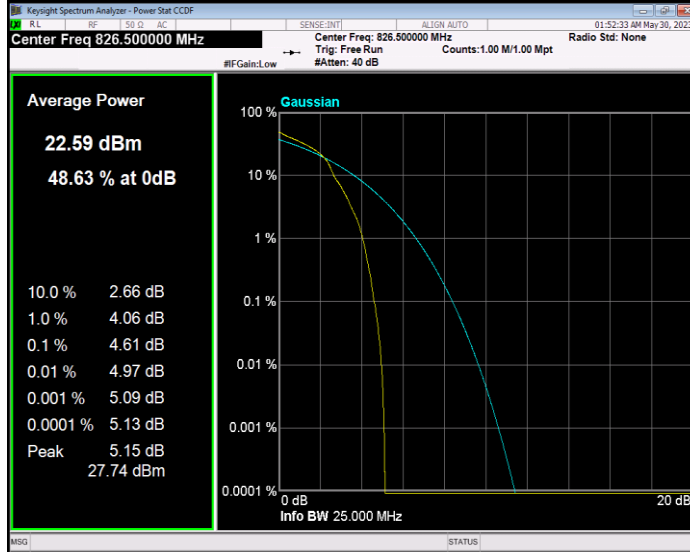

**Band5 16QAM BW=1.4MHz Channel=20525 RB Size=1 Position=#0**

**Band5 16QAM BW=1.4MHz Channel=20643 RB Size=1 Position=#0**

**Band5 16QAM BW=10MHz Channel=20450 RB Size=1 Position=#0**

**Band5 16QAM BW=10MHz Channel=20525 RB Size=1 Position=#0**

**Band5 16QAM BW=10MHz Channel=20600 RB Size=1 Position=#0**

**Band5 16QAM BW=3MHz Channel=20415 RB Size=1 Position=#0**

**Band5 16QAM BW=3MHz Channel=20525 RB Size=1 Position=#0**

**Band5 16QAM BW=3MHz Channel=20635 RB Size=1 Position=#0**

**Band5 16QAM BW=5MHz Channel=20425 RB Size=1 Position=#0**

**Band5 16QAM BW=5MHz Channel=20525 RB Size=1 Position=#0**

**Band5 16QAM BW=5MHz Channel=20625 RB Size=1 Position=#0**

**Band5 QPSK BW=1.4MHz Channel=20407 RB Size=1 Position=#0**