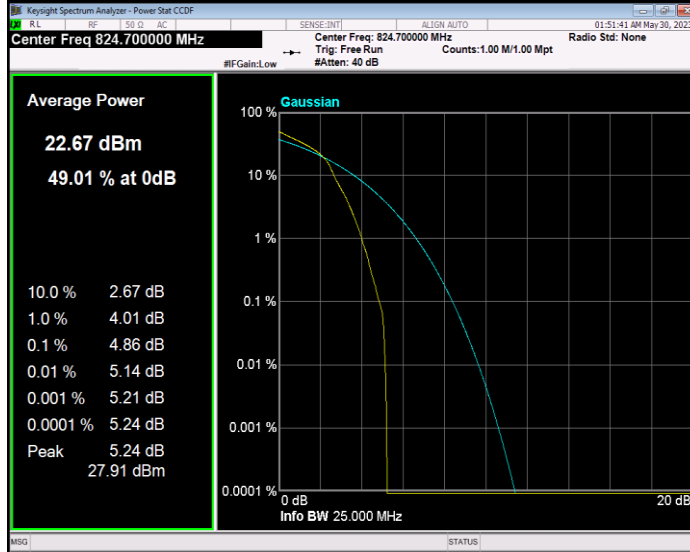

**Band4 QPSK BW=5MHz Channel=19975 RB Size=1 Position=#0**

**Band4 QPSK BW=5MHz Channel=20175 RB Size=1 Position=#0**

**Band4 QPSK BW=5MHz Channel=20375 RB Size=1 Position=#0**

**Band5 16QAM BW=1.4MHz Channel=20407 RB Size=1 Position=#0**

**Band5 16QAM BW=1.4MHz Channel=20525 RB Size=1 Position=#0**

**Band5 16QAM BW=1.4MHz Channel=20643 RB Size=1 Position=#0**

**Band5 16QAM BW=10MHz Channel=20450 RB Size=1 Position=#0**

**Band5 16QAM BW=10MHz Channel=20525 RB Size=1 Position=#0**