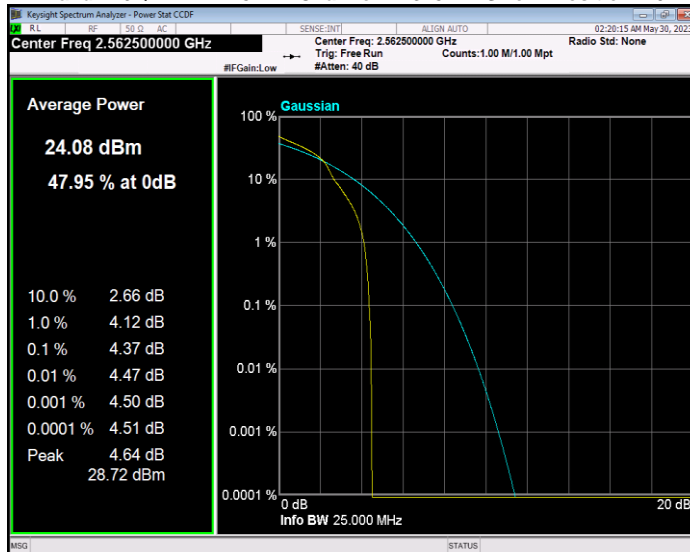

Band7 16QAM BW=15MHz Channel=21375 RB Size=1 Position=#0