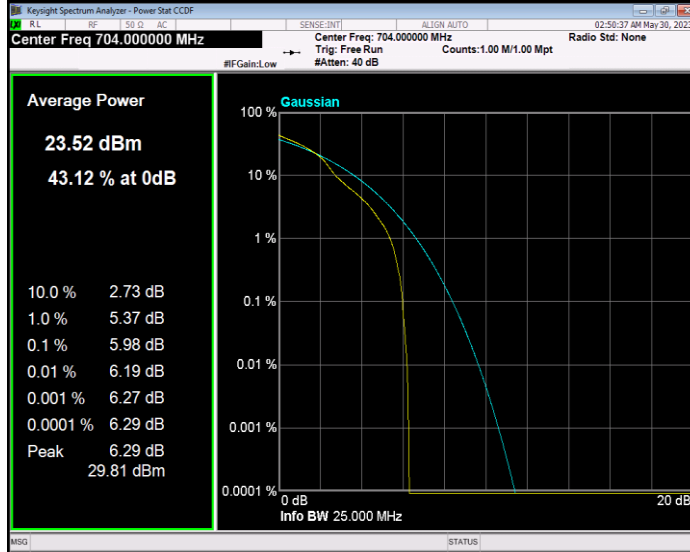

Band12 16QAM BW=10MHz Channel=23060 RB Size=1 Position=#0