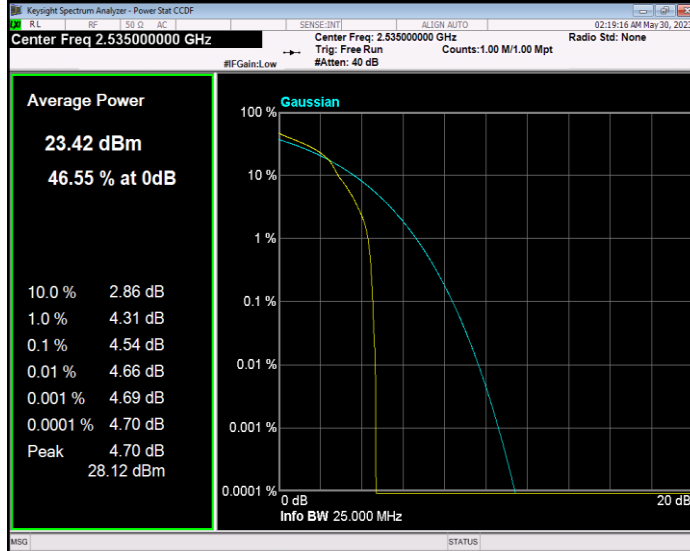

Band7 16QAM BW=5MHz Channel=21100 RB Size=1 Position=#0