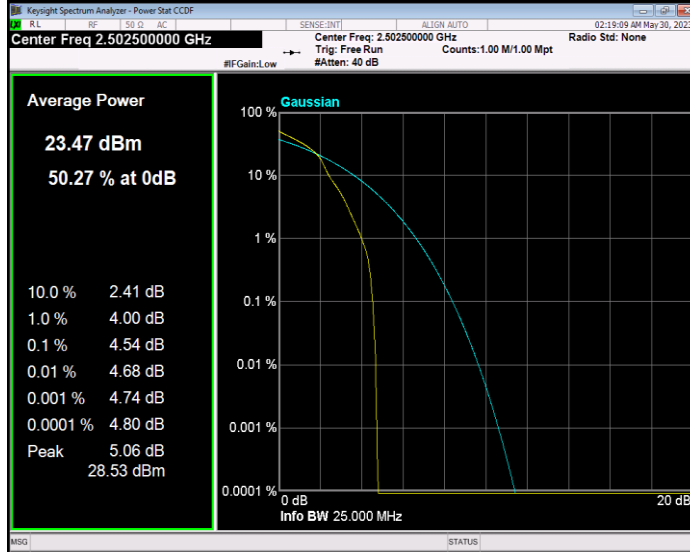

Band7 16QAM BW=5MHz Channel=20775 RB Size=1 Position=#0