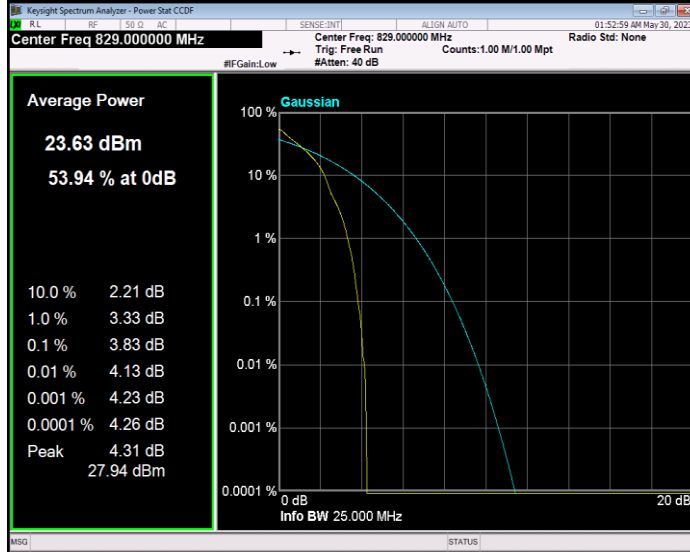

Band5 QPSK BW=10MHz Channel=20450 RB Size=1 Position=#0