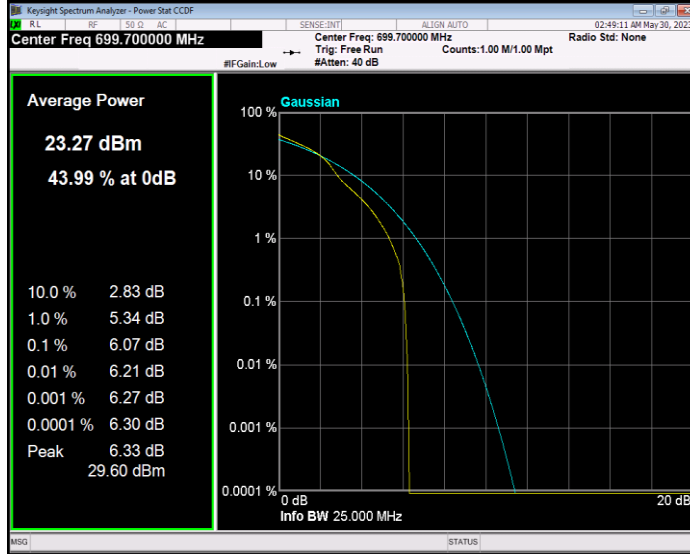

**Band7 QPSK BW=5MHz Channel=20775 RB Size=1 Position=#0**

**Band7 QPSK BW=5MHz Channel=21100 RB Size=1 Position=#0**

**Band7 QPSK BW=5MHz Channel=21425 RB Size=1 Position=#0**

**Band12 16QAM BW=1.4MHz Channel=23017 RB Size=1 Position=#0**