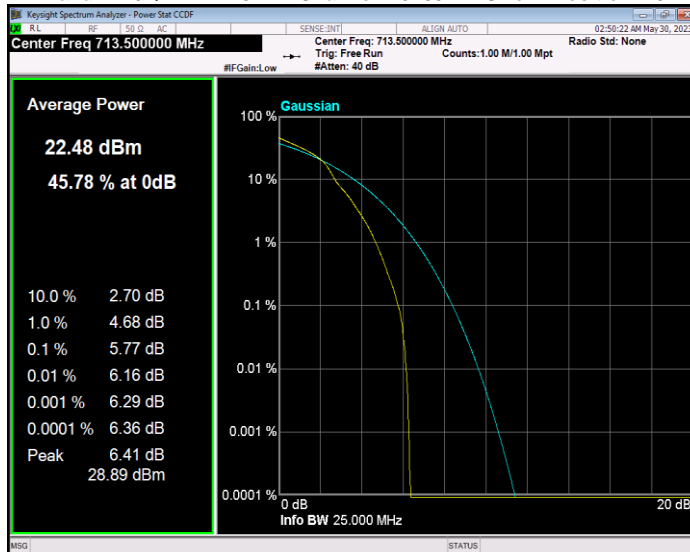

Band12 16QAM BW=5MHz Channel=23155 RB Size=1 Position=#0