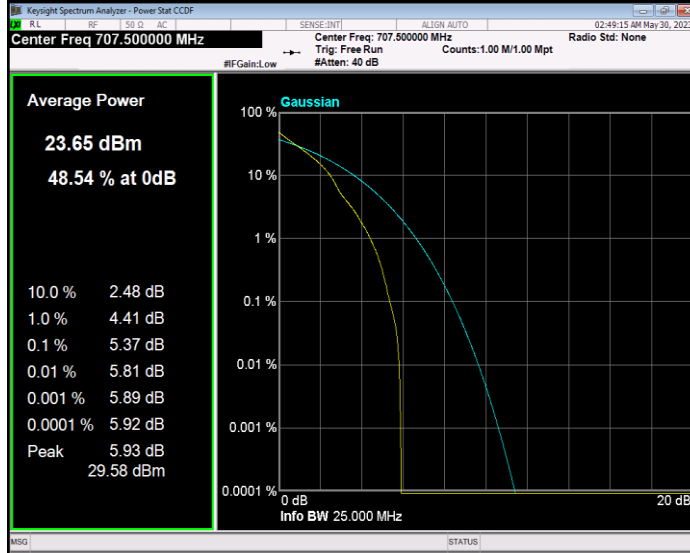

Band12 QPSK BW=1.4MHz Channel=23095 RB Size=1 Position=#0