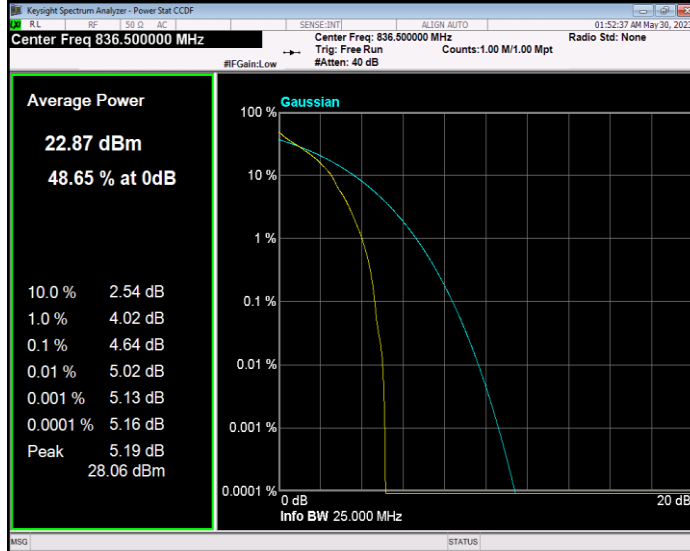

Band5 QPSK BW=5MHz Channel=20525 RB Size=1 Position=#0