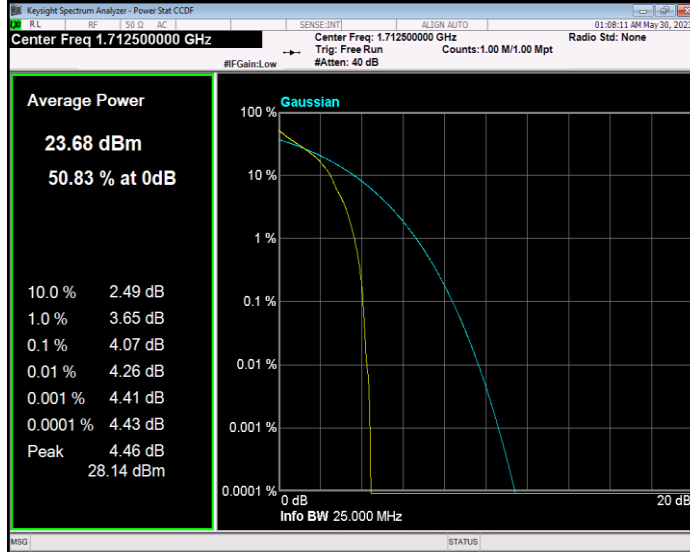

**Band4 QPSK BW=5MHz Channel=19975 RB Size=1 Position=#0**

**Band4 QPSK BW=5MHz Channel=20175 RB Size=1 Position=#0**

**Band4 QPSK BW=5MHz Channel=20375 RB Size=1 Position=#0**

**Band5 16QAM BW=1.4MHz Channel=20407 RB Size=1 Position=#0**

**Band5 16QAM BW=1.4MHz Channel=20525 RB Size=1 Position=#0**

**Band5 16QAM BW=1.4MHz Channel=20643 RB Size=1 Position=#0**

**Band5 16QAM BW=10MHz Channel=20450 RB Size=1 Position=#0**

**Band5 16QAM BW=10MHz Channel=20525 RB Size=1 Position=#0**