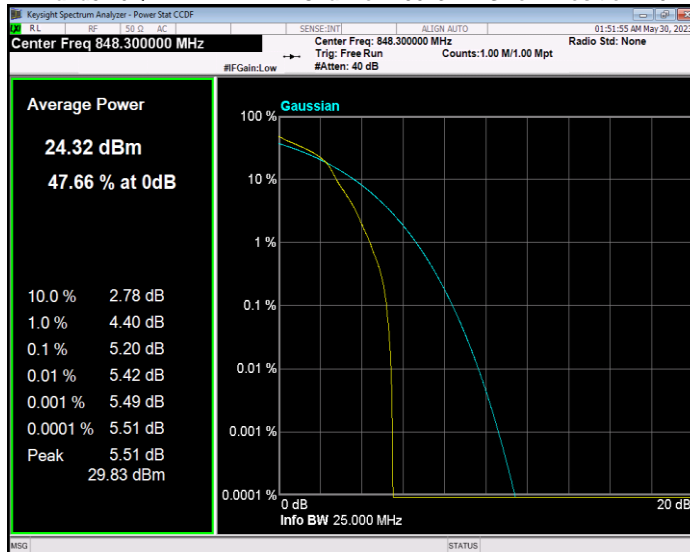

**Band4 QPSK BW=5MHz Channel=19975 RB Size=1 Position=#0**

**Band4 QPSK BW=5MHz Channel=20175 RB Size=1 Position=#0**

**Band4 QPSK BW=5MHz Channel=20375 RB Size=1 Position=#0**

**Band5 16QAM BW=1.4MHz Channel=20407 RB Size=1 Position=#0**

**Band5 16QAM BW=1.4MHz Channel=20525 RB Size=1 Position=#0**

**Band5 16QAM BW=1.4MHz Channel=20643 RB Size=1 Position=#0**

**Band5 16QAM BW=10MHz Channel=20450 RB Size=1 Position=#0**

**Band5 16QAM BW=10MHz Channel=20525 RB Size=1 Position=#0**