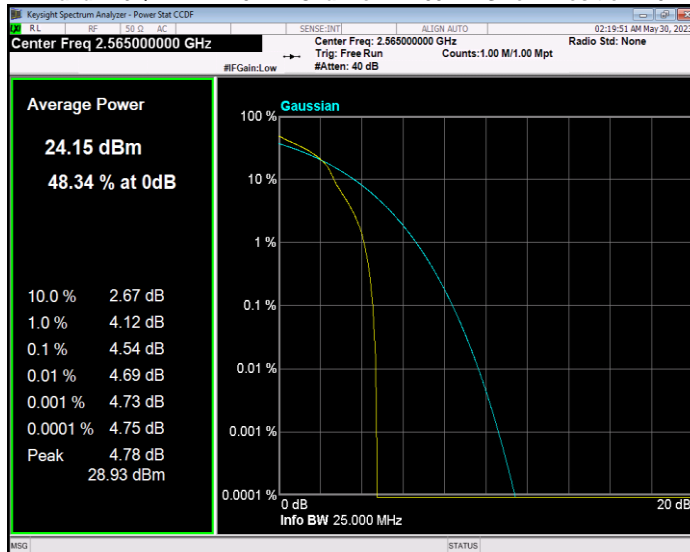

Band7 16QAM BW=10MHz Channel=21400 RB Size=1 Position=#0