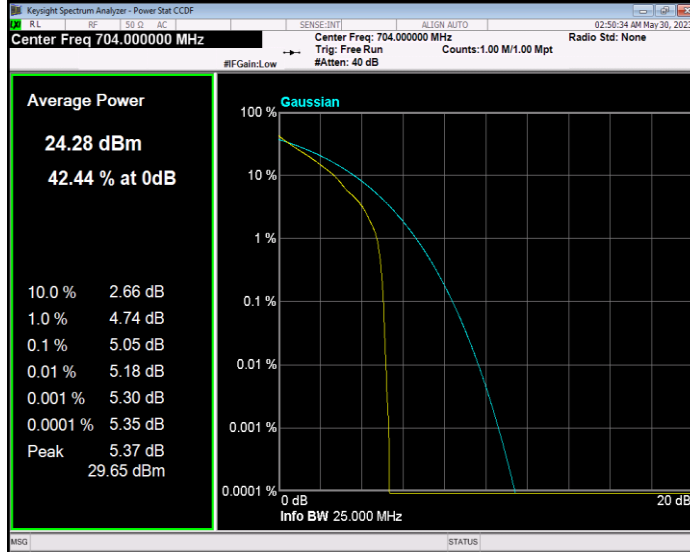

Band12 QPSK BW=10MHz Channel=23060 RB Size=1 Position=#0