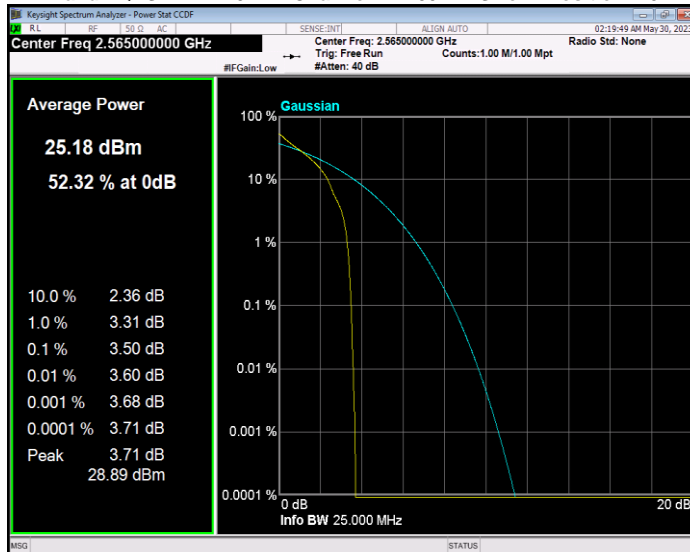

Band7 QPSK BW=10MHz Channel=21400 RB Size=1 Position=#0