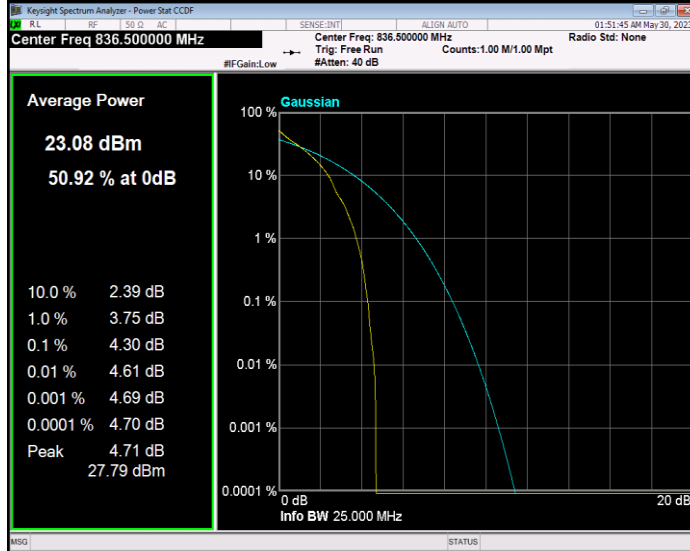

Band5 QPSK BW=1.4MHz Channel=20525 RB Size=1 Position=#0