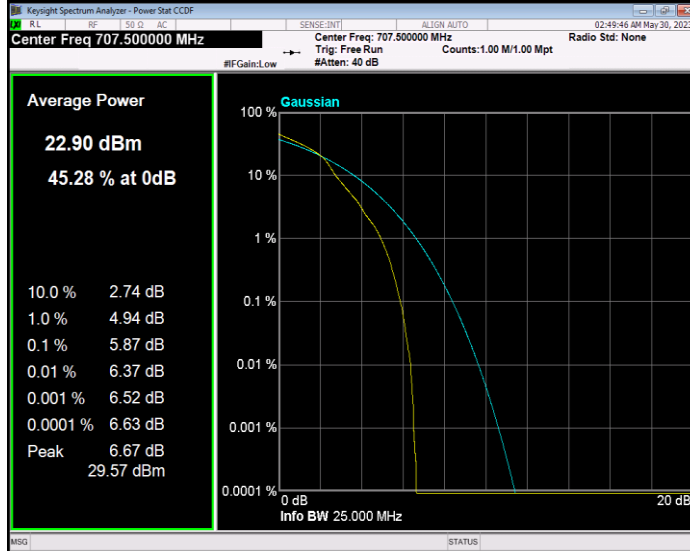

Band12 16QAM BW=3MHz Channel=23095 RB Size=1 Position=#0