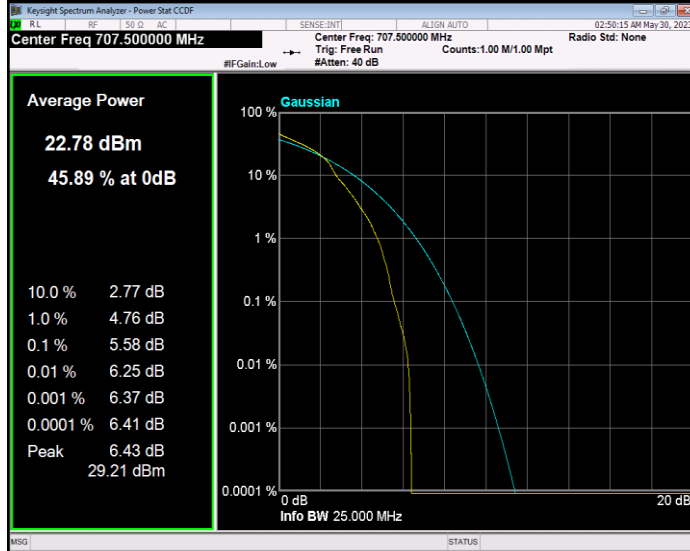

Band12 16QAM BW=5MHz Channel=23095 RB Size=1 Position=#0