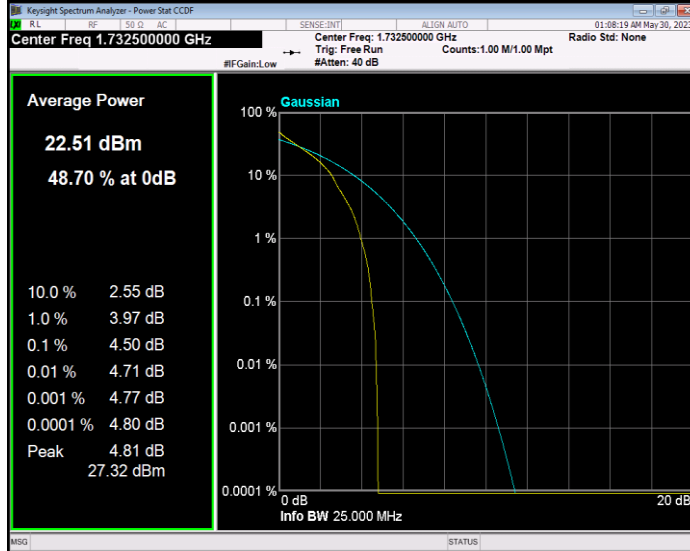

**Band4 QPSK BW=5MHz Channel=19975 RB Size=1 Position=#0**

**Band4 QPSK BW=5MHz Channel=20175 RB Size=1 Position=#0**

**Band4 QPSK BW=5MHz Channel=20375 RB Size=1 Position=#0**

**Band5 16QAM BW=1.4MHz Channel=20407 RB Size=1 Position=#0**

**Band5 16QAM BW=1.4MHz Channel=20525 RB Size=1 Position=#0**

**Band5 16QAM BW=1.4MHz Channel=20643 RB Size=1 Position=#0**

**Band5 16QAM BW=10MHz Channel=20450 RB Size=1 Position=#0**

**Band5 16QAM BW=10MHz Channel=20525 RB Size=1 Position=#0**