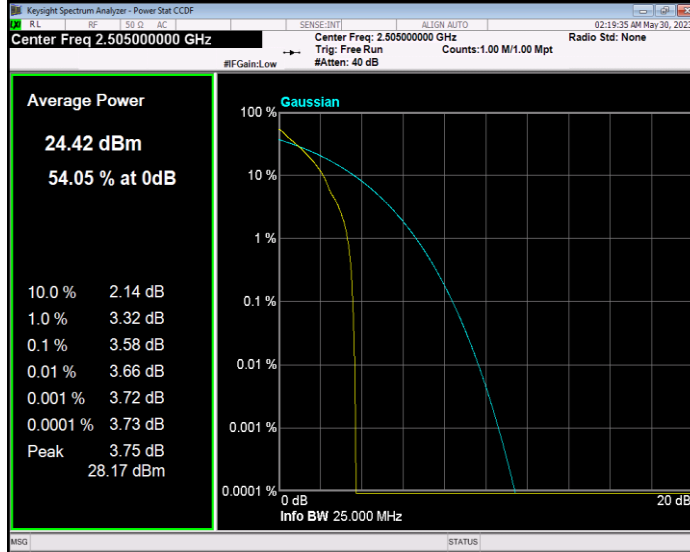

**Band7 16QAM BW=5MHz Channel=20775 RB Size=1 Position=#0**

**Band7 16QAM BW=5MHz Channel=21100 RB Size=1 Position=#0**

**Band7 16QAM BW=5MHz Channel=21425 RB Size=1 Position=#0**

**Band7 QPSK BW=10MHz Channel=20800 RB Size=1 Position=#0**