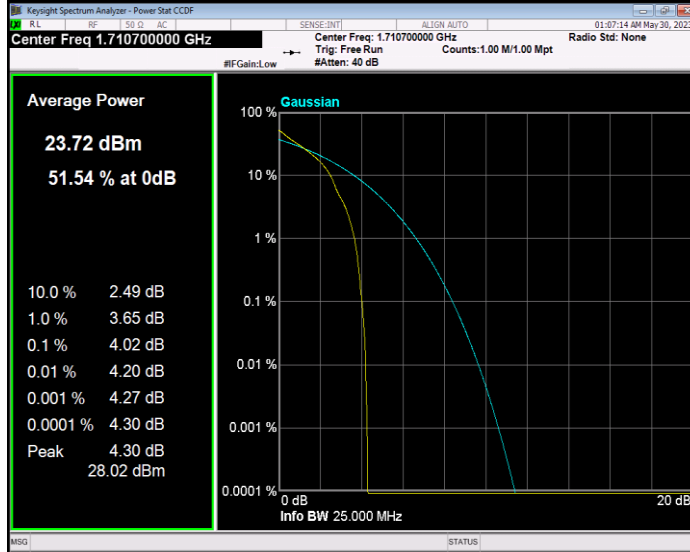

Band4 QPSK BW=1.4MHz Channel=19957 RB Size=1 Position=#0