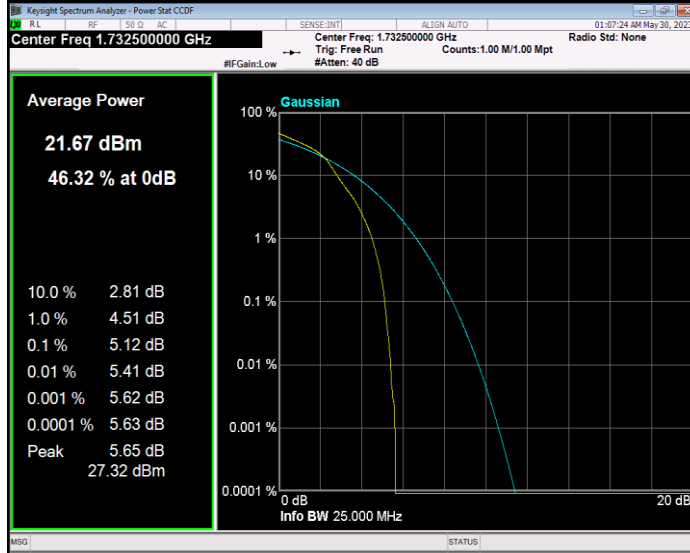

Band4 16QAM BW=1.4MHz Channel=20175 RB Size=1 Position=#0