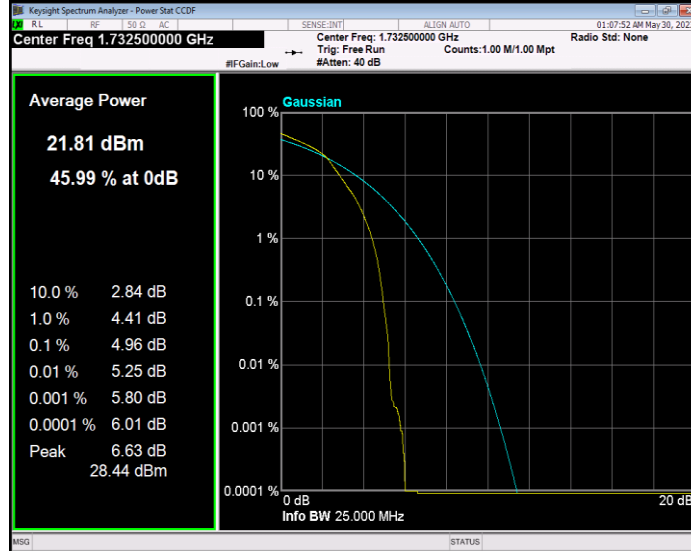

Band4 16QAM BW=3MHz Channel=20175 RB Size=1 Position=#0