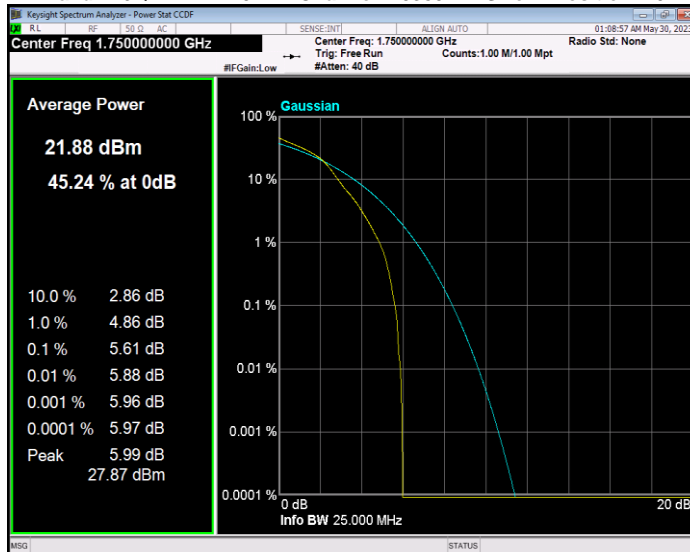

**Band4 16QAM BW=1.4MHz Channel=19957 RB Size=1 Position=#0**

**Band4 16QAM BW=1.4MHz Channel=20175 RB Size=1 Position=#0**

**Band4 16QAM BW=1.4MHz Channel=20393 RB Size=1 Position=#0**

**Band4 16QAM BW=10MHz Channel=20000 RB Size=1 Position=#0**

**Band4 16QAM BW=10MHz Channel=20175 RB Size=1 Position=#0**

**Band4 16QAM BW=10MHz Channel=20350 RB Size=1 Position=#0**

**Band4 16QAM BW=15MHz Channel=20025 RB Size=1 Position=#0**

**Band4 16QAM BW=15MHz Channel=20175 RB Size=1 Position=#0**