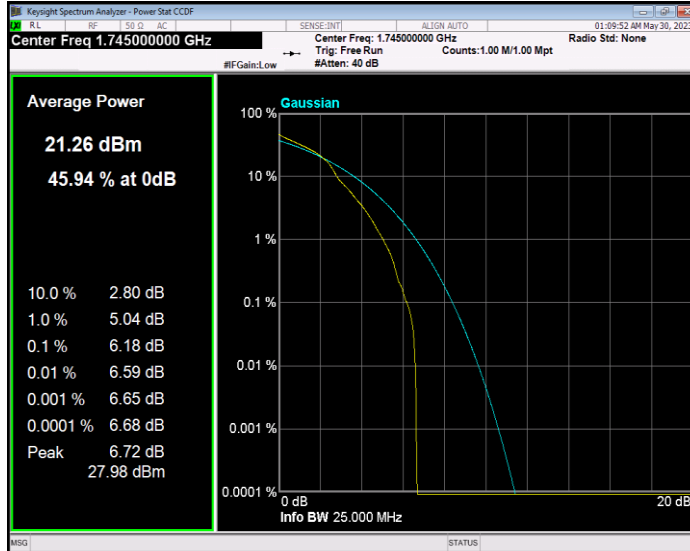

**Band4 16QAM BW=10MHz Channel=20175 RB Size=1 Position=#0**

**Band4 16QAM BW=10MHz Channel=20350 RB Size=1 Position=#0**

**Band4 16QAM BW=15MHz Channel=20025 RB Size=1 Position=#0**

**Band4 16QAM BW=15MHz Channel=20175 RB Size=1 Position=#0**

**Band4 16QAM BW=15MHz Channel=20325 RB Size=1 Position=#0**

**Band4 16QAM BW=20MHz Channel=20050 RB Size=1 Position=#0**

**Band4 16QAM BW=20MHz Channel=20175 RB Size=1 Position=#0**

**Band4 16QAM BW=20MHz Channel=20300 RB Size=1 Position=#0**