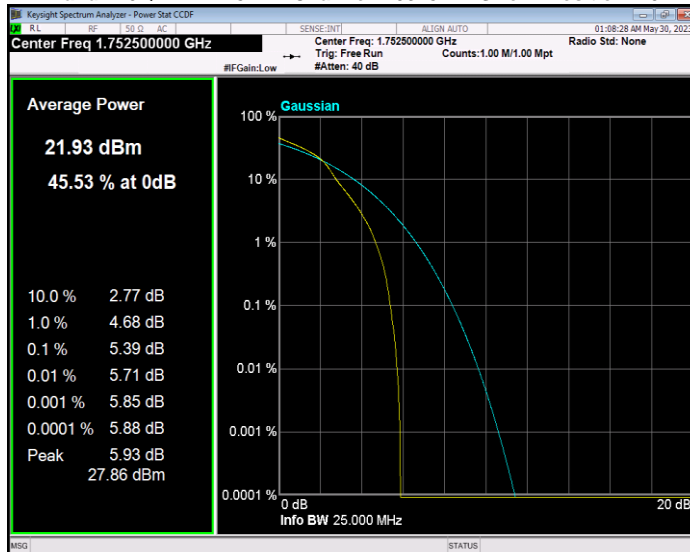

Band4 16QAM BW=5MHz Channel=20375 RB Size=1 Position=#0