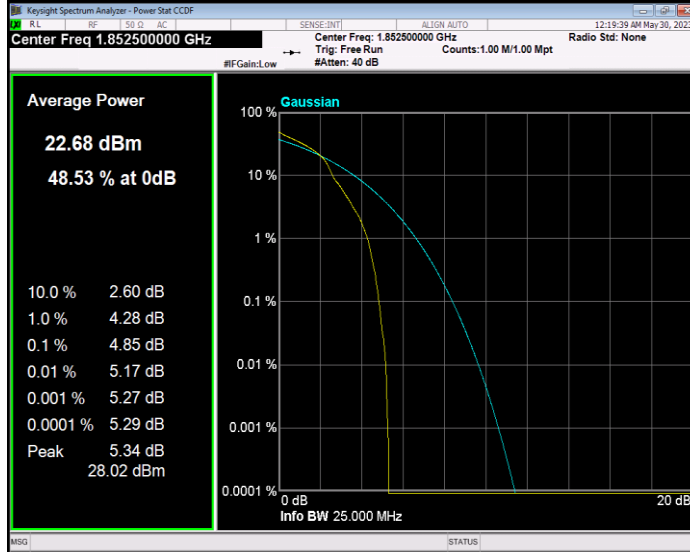

**Band2 16QAM BW=3MHz Channel=18615 RB Size=1 Position=#0**

**Band2 16QAM BW=3MHz Channel=18900 RB Size=1 Position=#0**

**Band2 16QAM BW=3MHz Channel=19185 RB Size=1 Position=#0**

**Band2 16QAM BW=5MHz Channel=18625 RB Size=1 Position=#0**