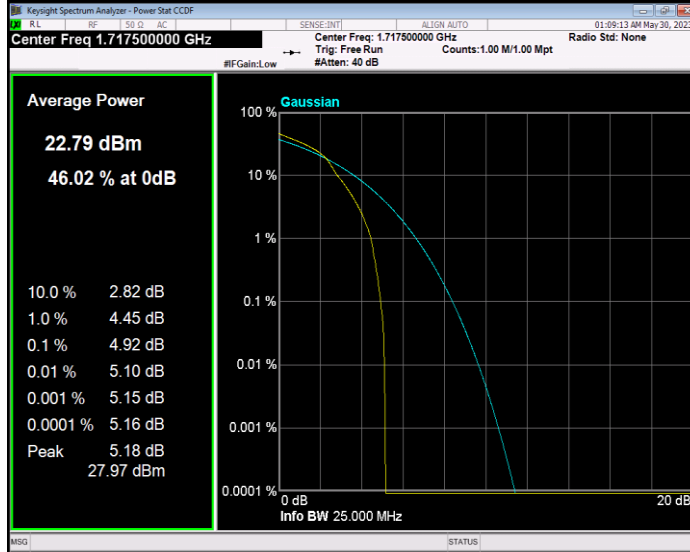

**Band4 16QAM BW=10MHz Channel=20175 RB Size=1 Position=#0**

**Band4 16QAM BW=10MHz Channel=20350 RB Size=1 Position=#0**

**Band4 16QAM BW=15MHz Channel=20025 RB Size=1 Position=#0**

**Band4 16QAM BW=15MHz Channel=20175 RB Size=1 Position=#0**