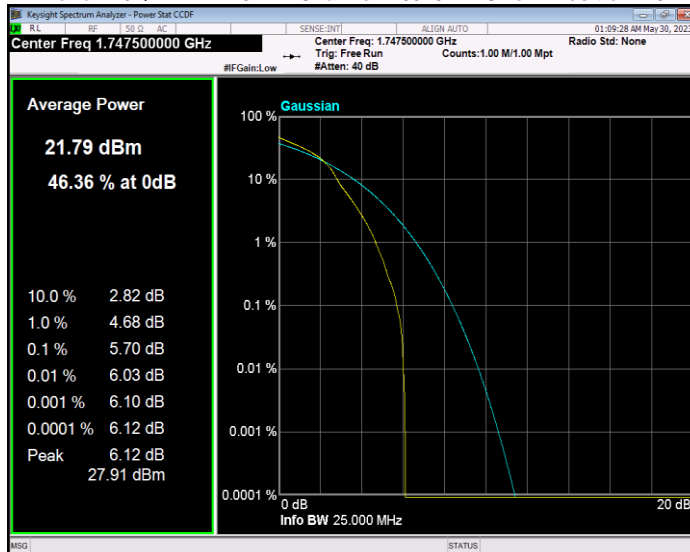

**Band4 16QAM BW=1.4MHz Channel=19957 RB Size=1 Position=#0**

**Band4 16QAM BW=1.4MHz Channel=20175 RB Size=1 Position=#0**

**Band4 16QAM BW=1.4MHz Channel=20393 RB Size=1 Position=#0**

**Band4 16QAM BW=10MHz Channel=20000 RB Size=1 Position=#0**

**Band4 16QAM BW=10MHz Channel=20175 RB Size=1 Position=#0**

**Band4 16QAM BW=10MHz Channel=20350 RB Size=1 Position=#0**

**Band4 16QAM BW=15MHz Channel=20025 RB Size=1 Position=#0**

**Band4 16QAM BW=15MHz Channel=20175 RB Size=1 Position=#0**

**Band4 16QAM BW=15MHz Channel=20325 RB Size=1 Position=#0**

**Band4 16QAM BW=20MHz Channel=20050 RB Size=1 Position=#0**

**Band4 16QAM BW=20MHz Channel=20175 RB Size=1 Position=#0**

**Band4 16QAM BW=20MHz Channel=20300 RB Size=1 Position=#0**