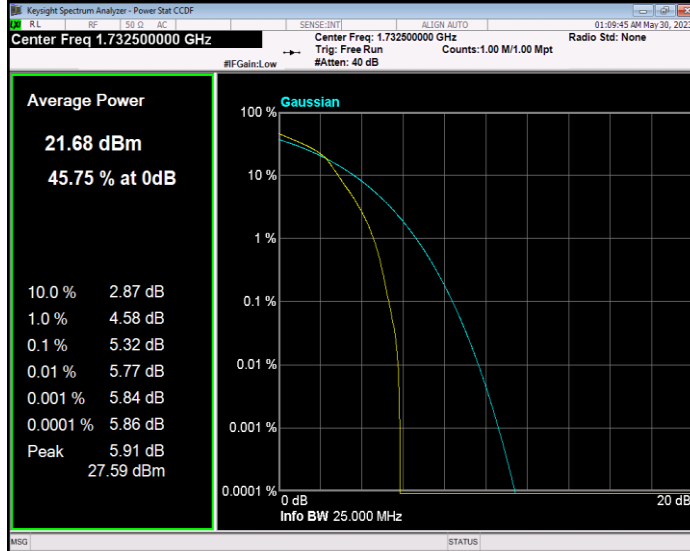

Band4 16QAM BW=20MHz Channel=20175 RB Size=1 Position=#0