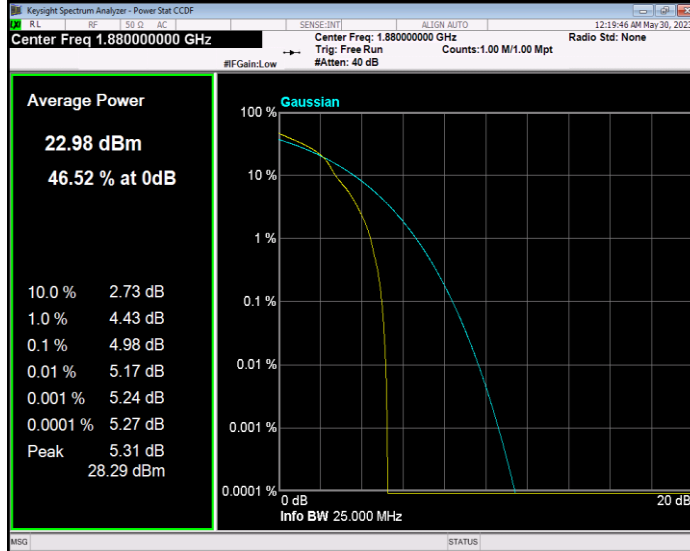

Band2 16QAM BW=5MHz Channel=18900 RB Size=1 Position=#0