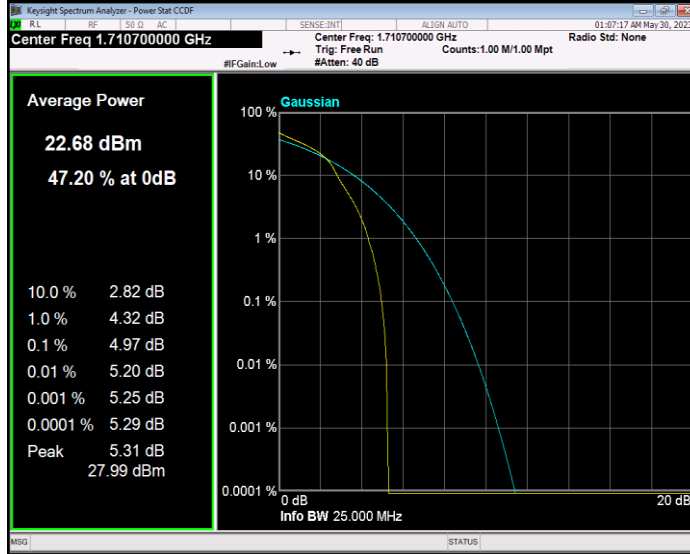

Band4 16QAM BW=1.4MHz Channel=19957 RB Size=1 Position=#0