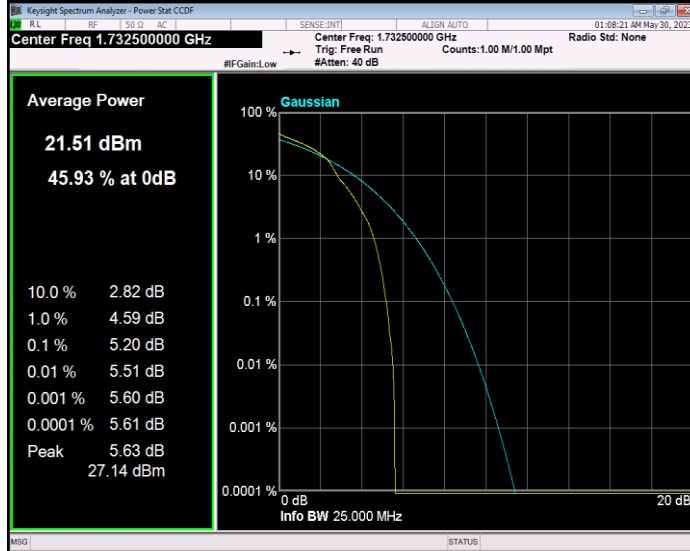

Band4 16QAM BW=5MHz Channel=20175 RB Size=1 Position=#0