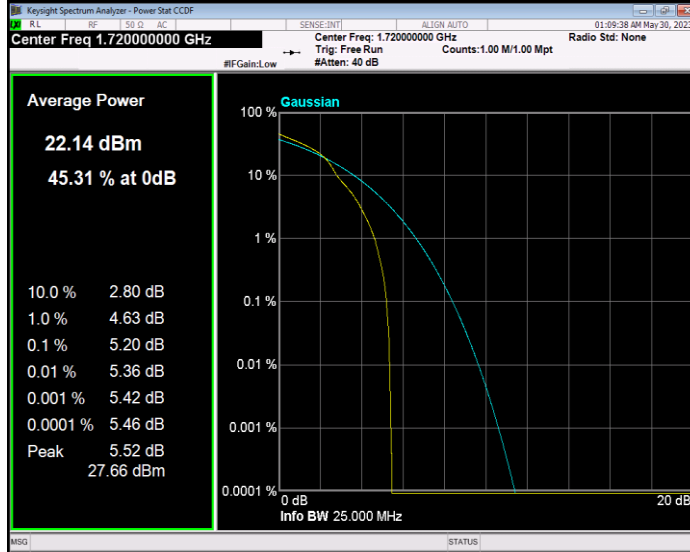

Band4 16QAM BW=20MHz Channel=20050 RB Size=1 Position=#0