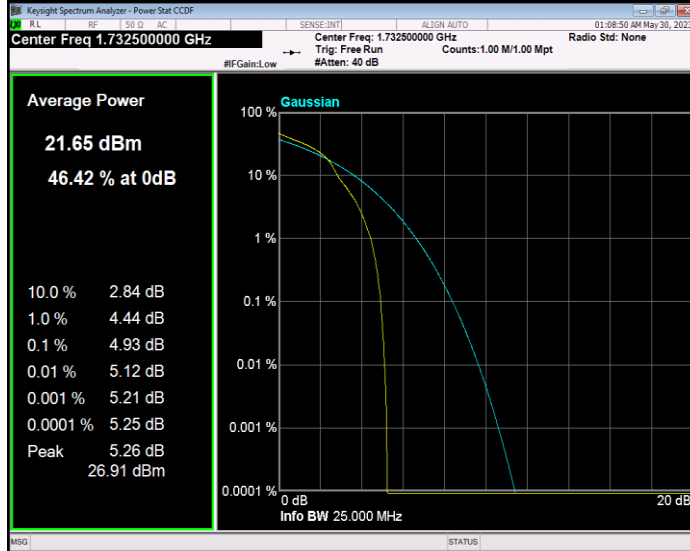

Band4 16QAM BW=10MHz Channel=20175 RB Size=1 Position=#0