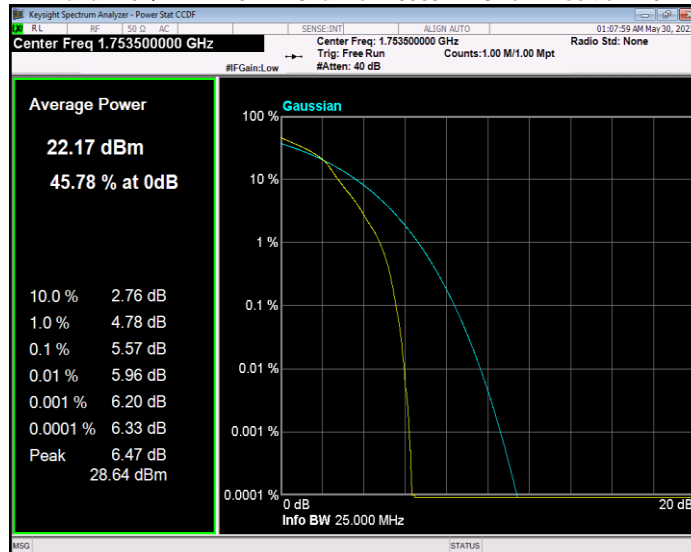

Band4 16QAM BW=3MHz Channel=20385 RB Size=1 Position=#0