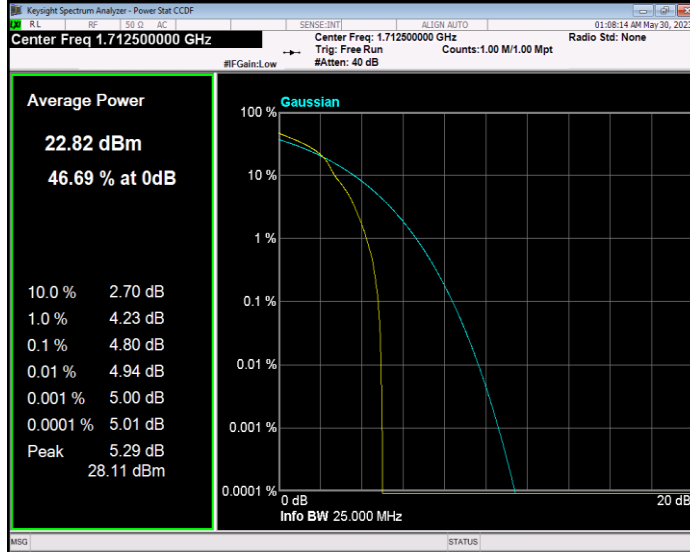

**Band4 16QAM BW=3MHz Channel=19965 RB Size=1 Position=#0**

**Band4 16QAM BW=3MHz Channel=20175 RB Size=1 Position=#0**

**Band4 16QAM BW=3MHz Channel=20385 RB Size=1 Position=#0**

**Band4 16QAM BW=5MHz Channel=19975 RB Size=1 Position=#0**