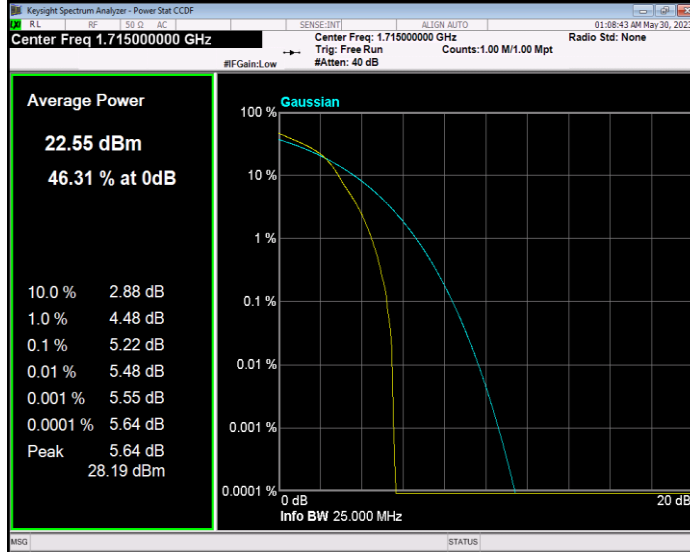

**Band4 16QAM BW=1.4MHz Channel=19957 RB Size=1 Position=#0**

**Band4 16QAM BW=1.4MHz Channel=20175 RB Size=1 Position=#0**

**Band4 16QAM BW=1.4MHz Channel=20393 RB Size=1 Position=#0**

**Band4 16QAM BW=10MHz Channel=20000 RB Size=1 Position=#0**