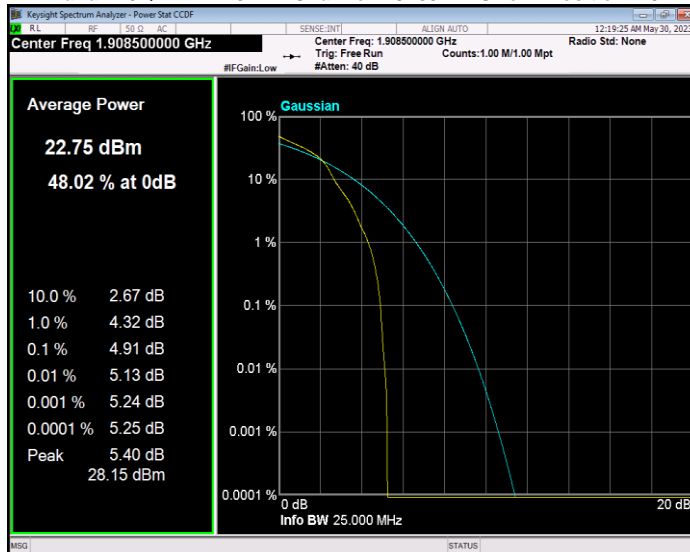

Band2 16QAM BW=3MHz Channel=19185 RB Size=1 Position=#0