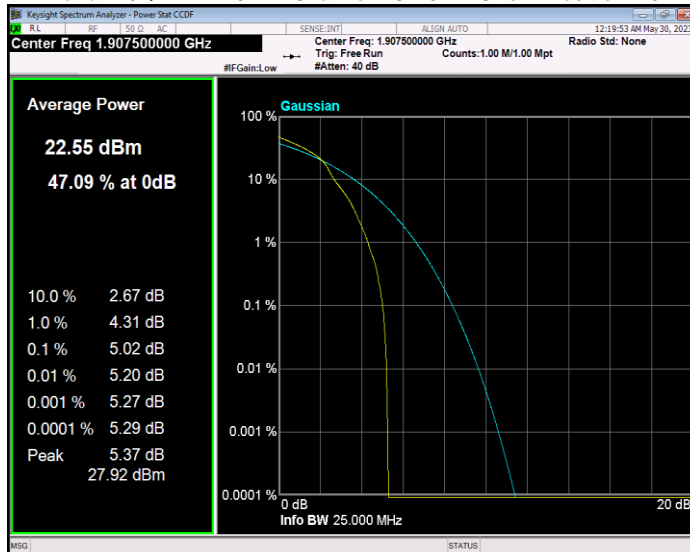

Band2 16QAM BW=5MHz Channel=19175 RB Size=1 Position=#0