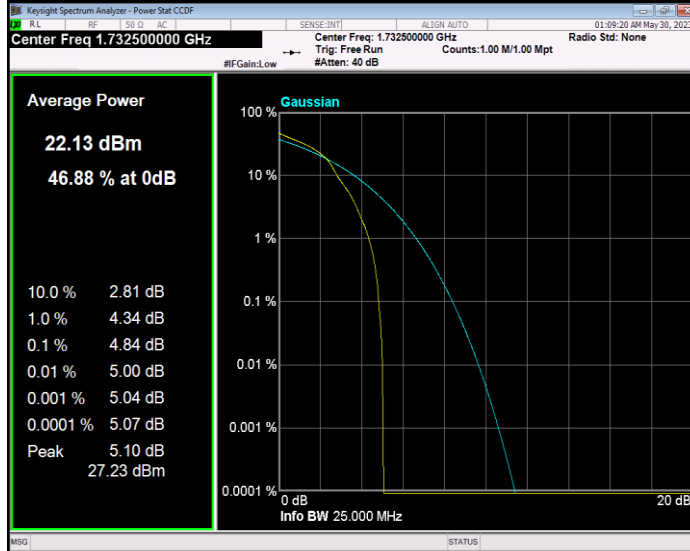

**Band4 16QAM BW=10MHz Channel=20175 RB Size=1 Position=#0**

**Band4 16QAM BW=10MHz Channel=20350 RB Size=1 Position=#0**

**Band4 16QAM BW=15MHz Channel=20025 RB Size=1 Position=#0**

**Band4 16QAM BW=15MHz Channel=20175 RB Size=1 Position=#0**