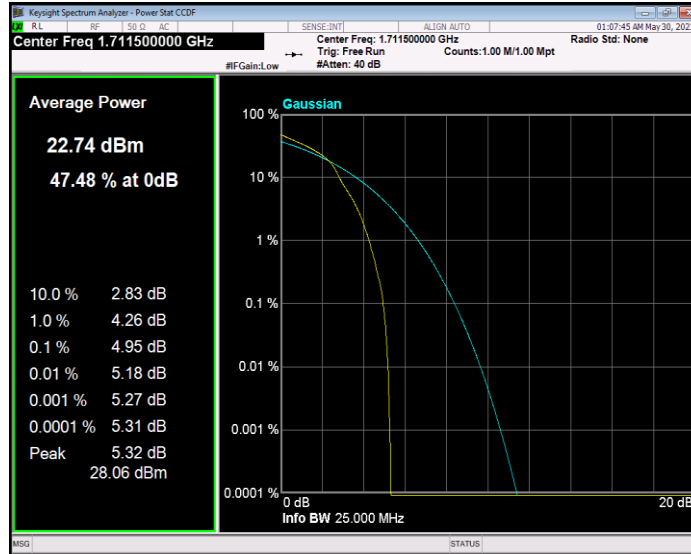

Band4 16QAM BW=3MHz Channel=19965 RB Size=1 Position=#0