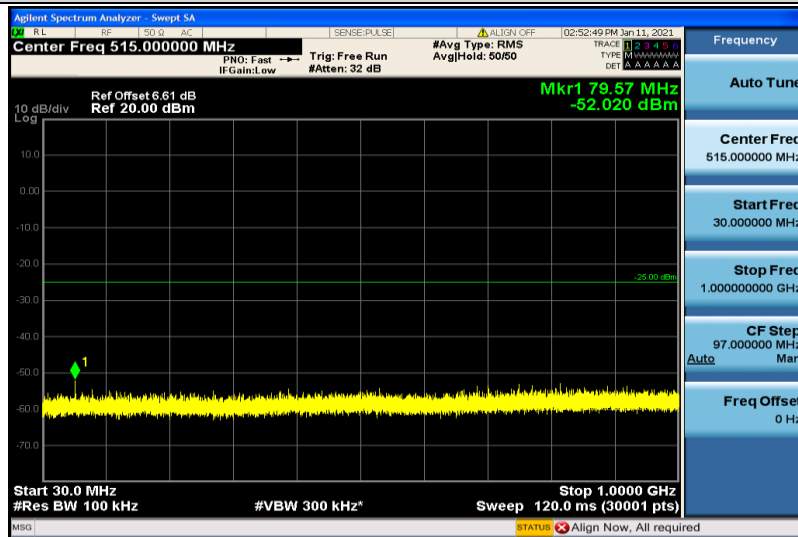

Band41-10MHz-16QAM-41190-1RB#0-1000~26000MHz

Band41-15MHz-QPSK-40315-1RB#0-30~1000MHz

Band41-15MHz-QPSK-40315-1RB#0-1000~26000MHz

Band41-15MHz-QPSK-40740-1RB#0-30~1000MHz

Band41-15MHz-QPSK-40740-1RB#0-1000~26000MHz