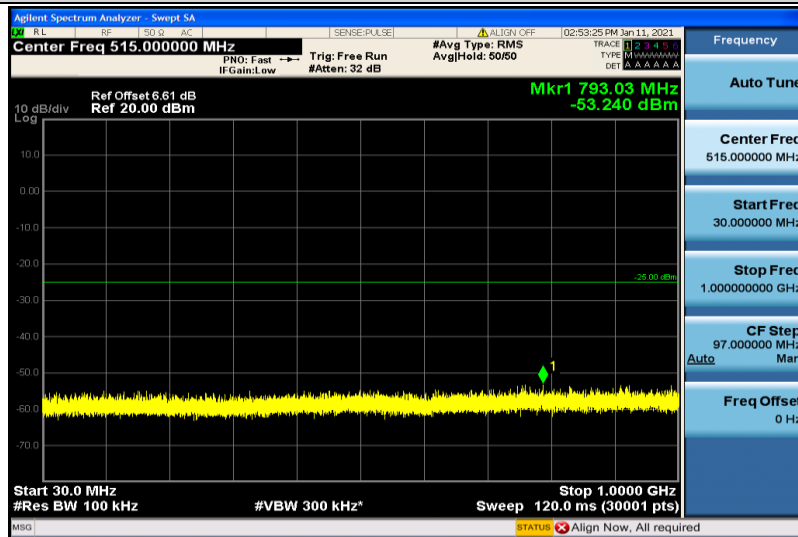

Band41-15MHz-16QAM-41165-1RB#0-30~1000MHz