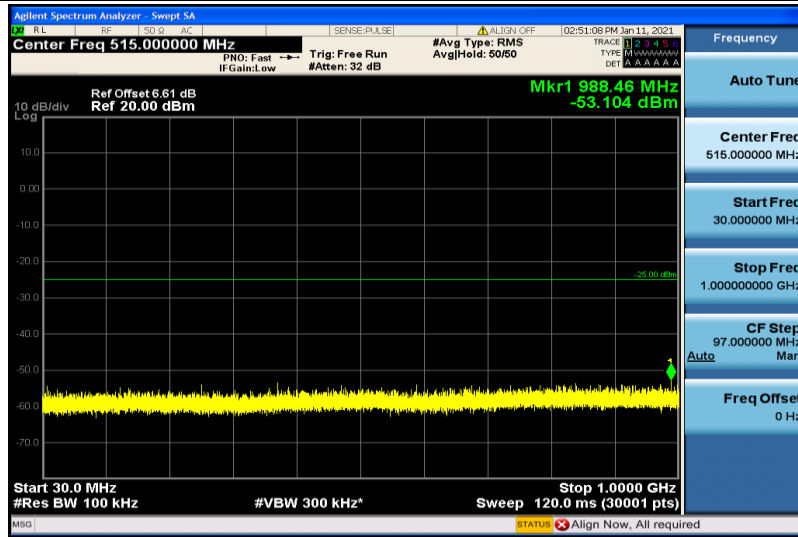

Band41-10MHz-16QAM-41190-1RB#0-1000~26000MHz

Band41-15MHz-QPSK-40315-1RB#0-30~1000MHz

Band41-15MHz-QPSK-40315-1RB#0-1000~26000MHz

Band41-15MHz-QPSK-40740-1RB#0-30~1000MHz

Band41-15MHz-QPSK-40740-1RB#0-1000~26000MHz