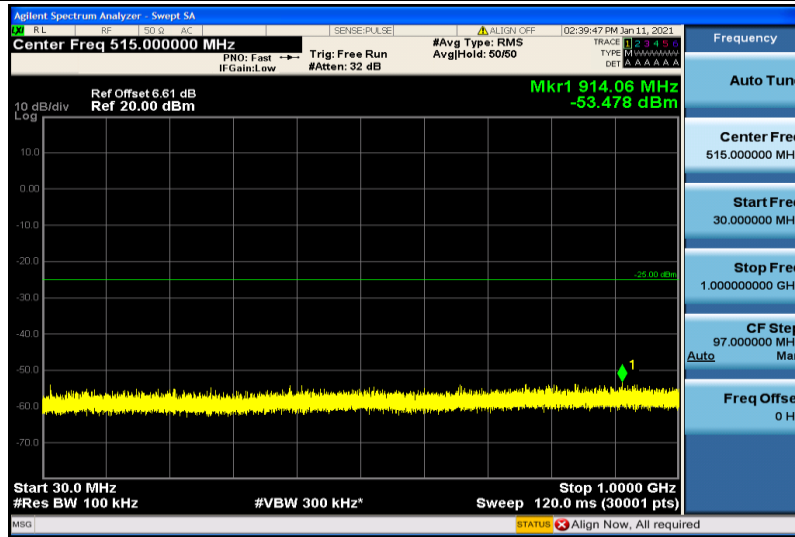

Band26-15MHz-16QAM-26915-1RB#0-30~1000MHz

Band26-15MHz-16QAM-26915-1RB#0-1000~26000MHz

Band26-15MHz-16QAM-26965-1RB#0-30~1000MHz

Band26-15MHz-16QAM-26965-1RB#0-1000~26000MHz

Band41-5MHz-QPSK-40740-1RB#0-30~1000MHz