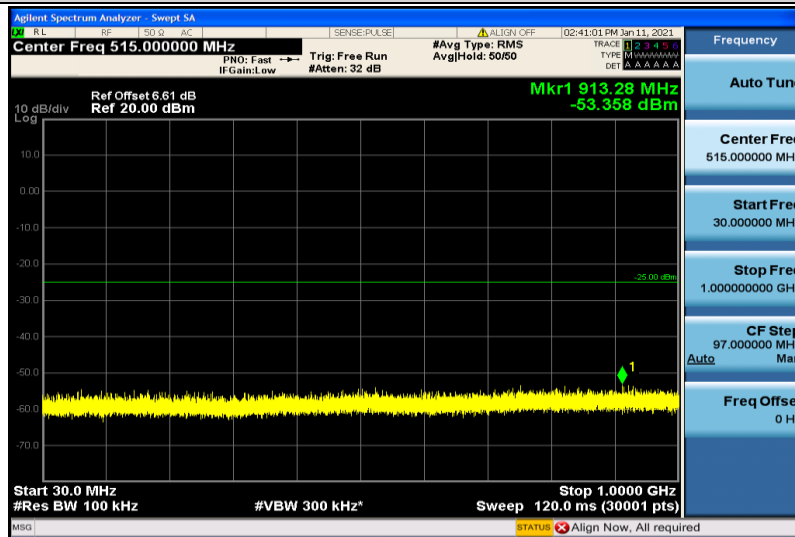

Band41-5MHz-QPSK-41215-1RB#0-30~1000MHz