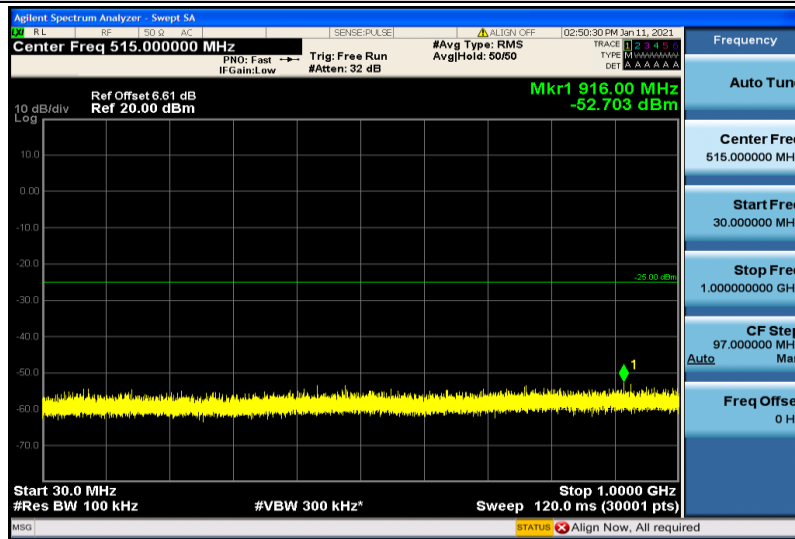

Band41-15MHz-16QAM-40315-1RB#0-30~1000MHz