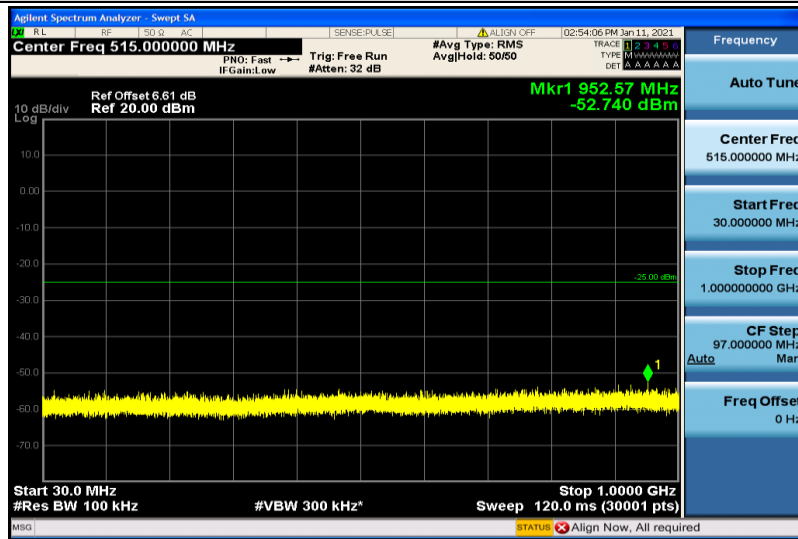

Band41-20MHz-QPSK-40340-1RB#0-30~1000MHz