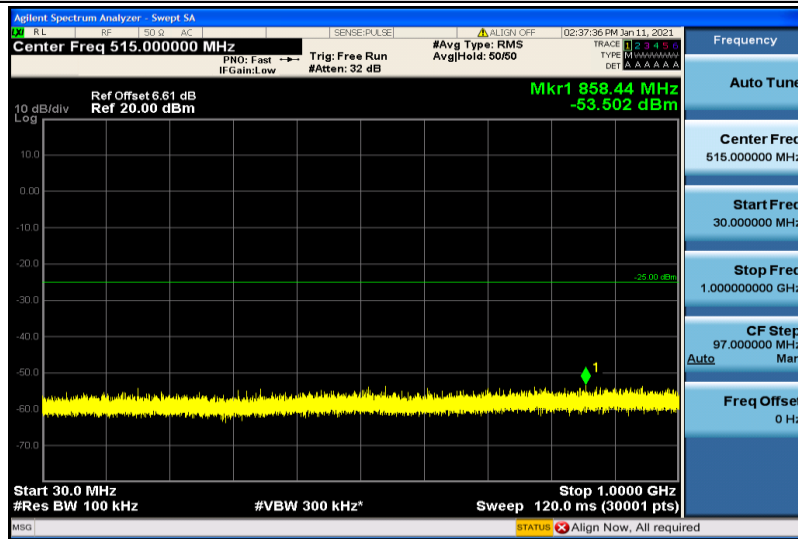

Band41-5MHz-16QAM-40265-1RB#0-30~1000MHz