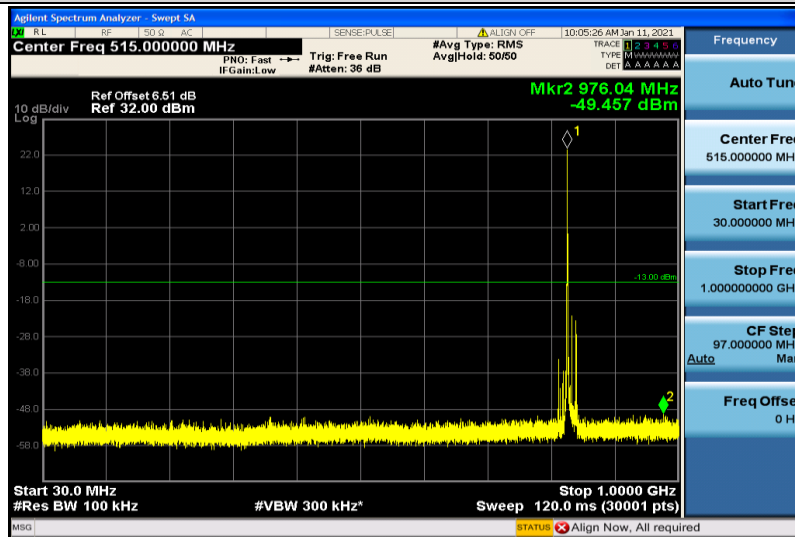

Band26-15MHz-QPSK-26915-1RB#0-1000~26000MHz

Band26-15MHz-QPSK-26965-1RB#0-30~1000MHz

Band26-15MHz-QPSK-26965-1RB#0-1000~26000MHz

Band26-15MHz-16QAM-26865-1RB#0-30~1000MHz

Band26-15MHz-16QAM-26865-1RB#0-1000~26000MHz