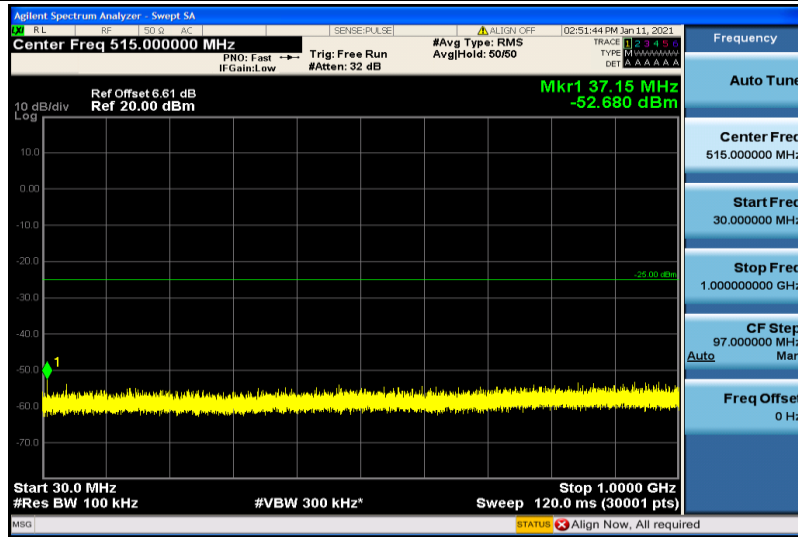

Band41-15MHz-QPSK-41165-1RB#0-30~1000MHz

Band41-15MHz-QPSK-41165-1RB#0-1000~26000MHz

Band41-15MHz-16QAM-40315-1RB#0-30~1000MHz

Band41-15MHz-16QAM-40315-1RB#0-1000~26000MHz

Band41-15MHz-16QAM-40740-1RB#0-30~1000MHz