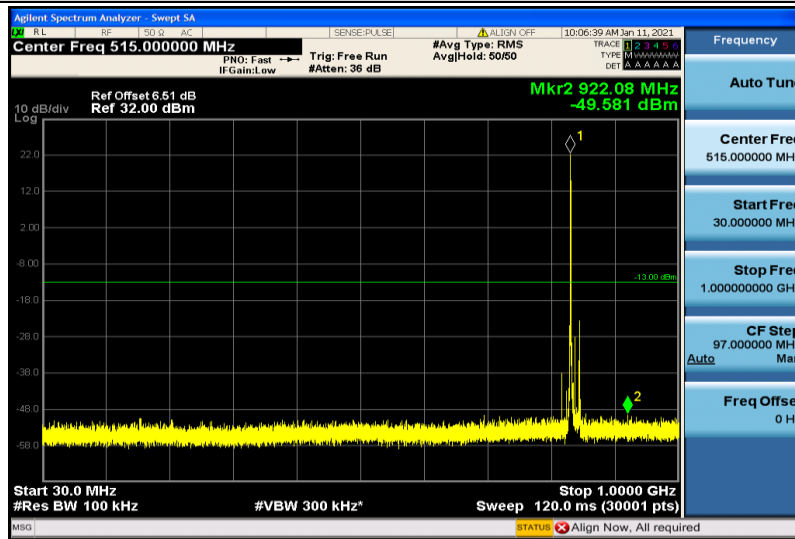

Band26-15MHz-16QAM-26965-1RB#0-30~1000MHz