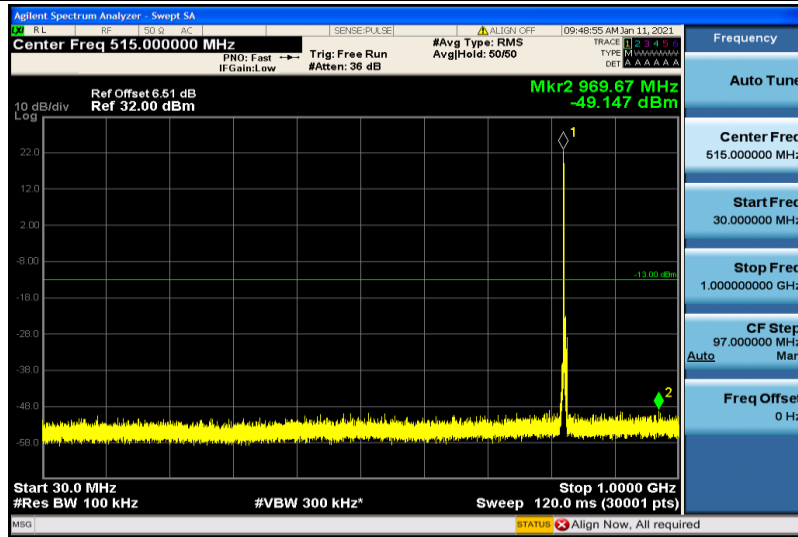

Band26-1.4MHz-16QAM-26797-1RB#0-100~26000MHz

Band26-1.4MHz-16QAM-26915-1RB#0-30~1000MHz

Band26-1.4MHz-16QAM-26915-1RB#0-1000~26000MHz

Band26-1.4MHz-16QAM-27033-1RB#0-30~1000MHz

Band26-1.4MHz-16QAM-27033-1RB#0-1000~26000MHz