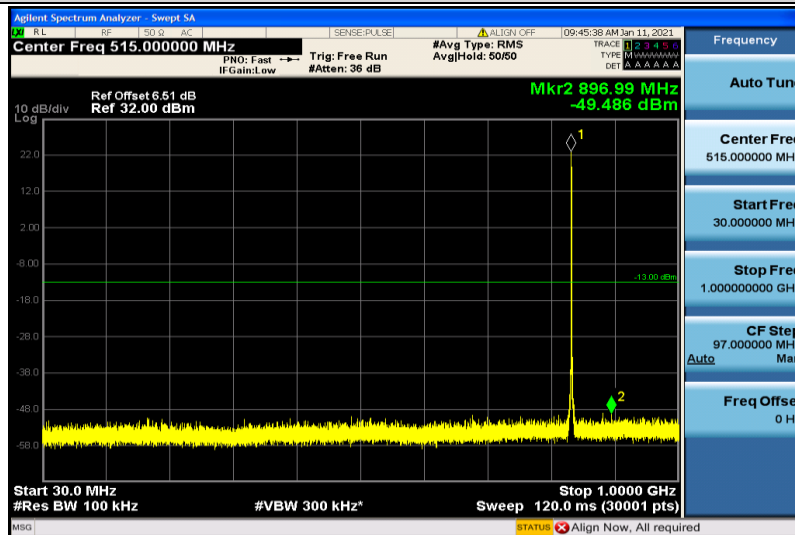

Band26-1.4MHz-16QAM-26797-1RB#0-100~26000MHz

Band26-1.4MHz-16QAM-26915-1RB#0-30~1000MHz