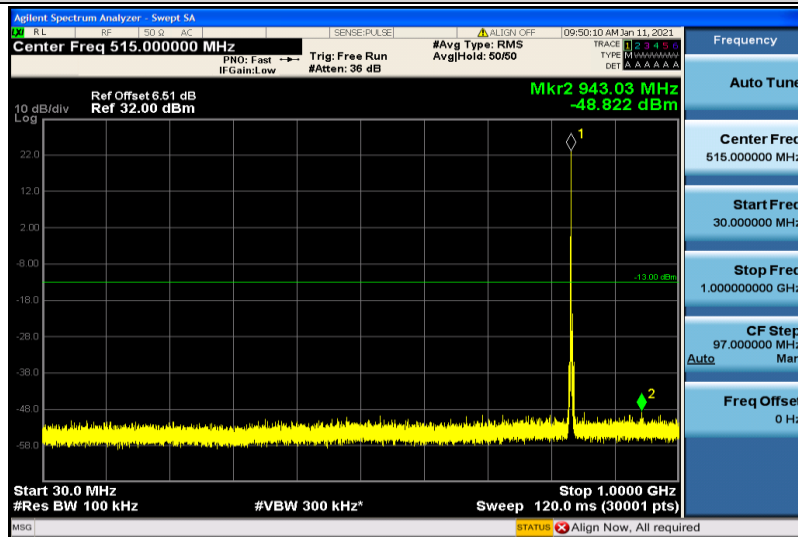

Band26-3MHz-QPSK-26805-1RB#0-1000~26000MHz

Band26-3MHz-QPSK-26915-1RB#0-30~1000MHz