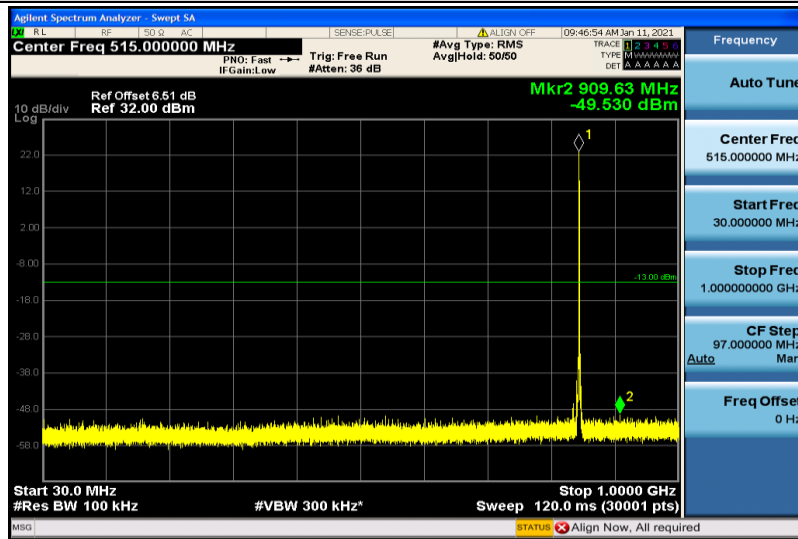

Band26-1.4MHz-16QAM-26915-1RB#0-1000~26000MHz

Band26-1.4MHz-16QAM-27033-1RB#0-30~1000MHz