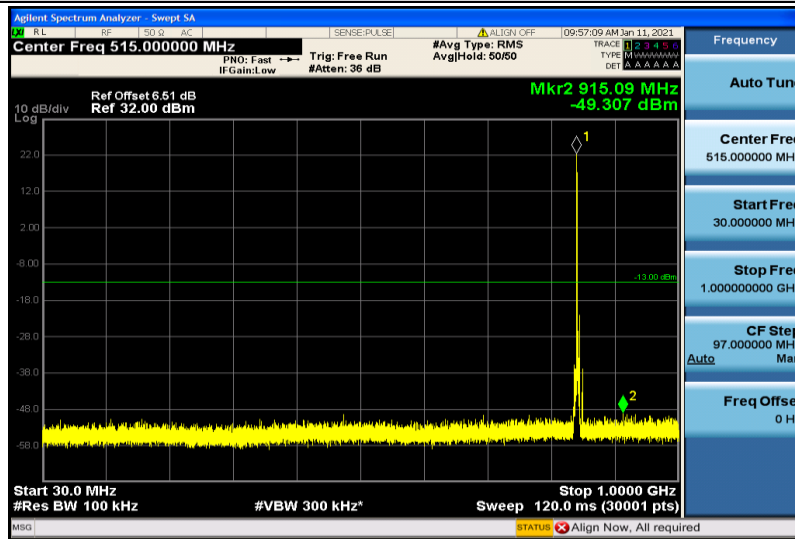

Band26-5MHz-16QAM-26915-1RB#0-1000~26000MHz

Band26-5MHz-16QAM-27015-1RB#0-30~1000MHz