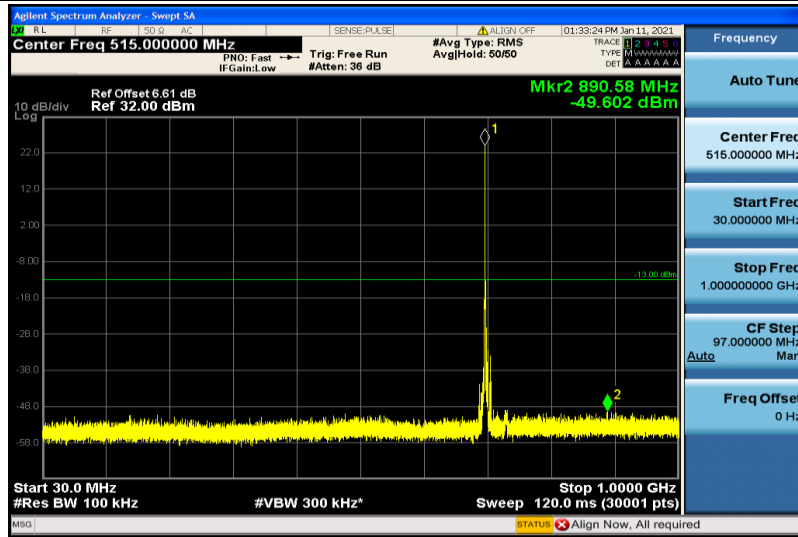

Band17-5MHz-QPSK-23755-1RB#0-1000~26000MHz

Band17-5MHz-QPSK-23790-1RB#0-30~1000MHz

Band17-5MHz-QPSK-23790-1RB#0-1000~26000MHz

Band17-5MHz-QPSK-23825-1RB#0-30~1000MHz

Band17-5MHz-QPSK-23825-1RB#0-1000~26000MHz