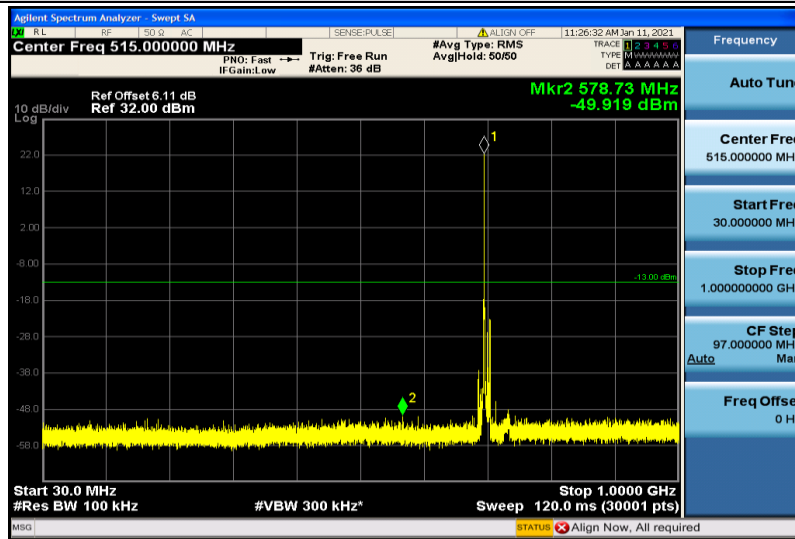

Band12-10MHz-QPSK-23060-1RB#0-1000~26000MHz

Band12-10MHz-QPSK-23095-1RB#0-30~1000MHz