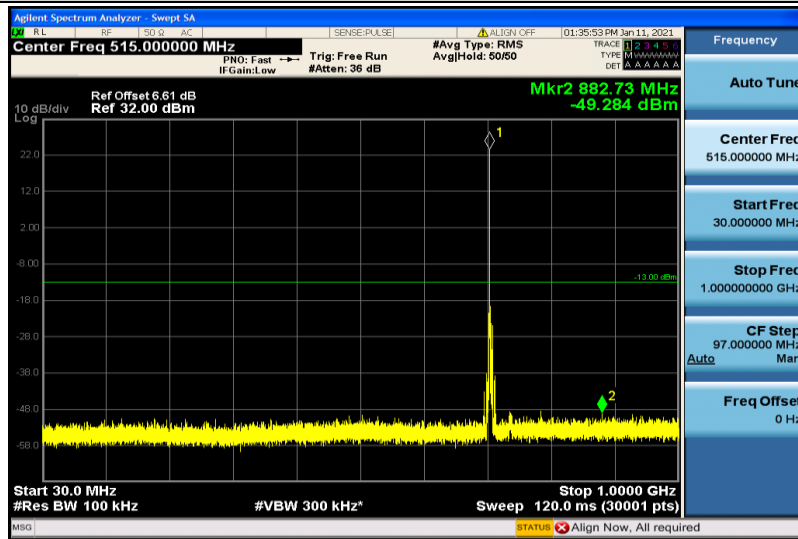

Band17-5MHz-16QAM-23755-1RB#0-30~1000MHz

Band17-5MHz-16QAM-23755-1RB#0-1000~26000MHz

Band17-5MHz-16QAM-23790-1RB#0-30~1000MHz

Band17-5MHz-16QAM-23790-1RB#0-1000~26000MHz

Band17-5MHz-16QAM-23825-1RB#0-30~1000MHz