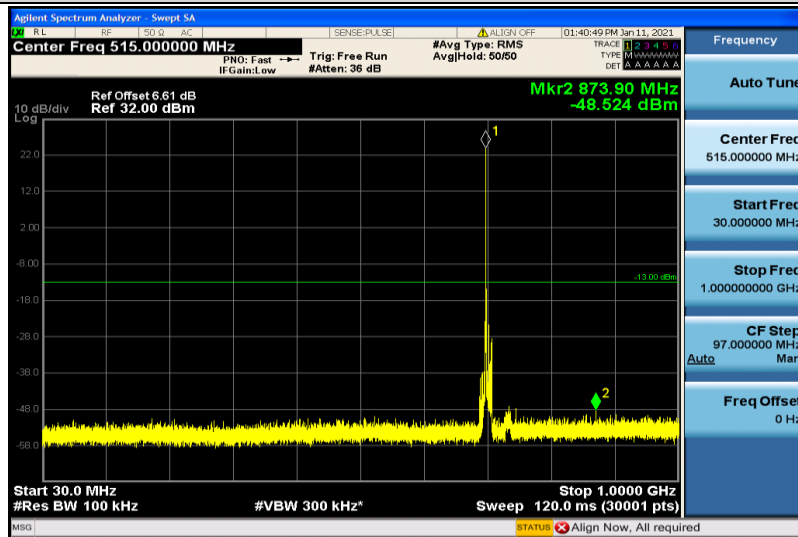

Band17-10MHz-QPSK-23800-1RB#0-30~1000MHz

Band17-10MHz-QPSK-23800-1RB#0-1000~26000MHz

Band17-10MHz-16QAM-23780-1RB#0-30~1000MHz

Band17-10MHz-16QAM-23780-1RB#0-1000~26000MHz

Band17-10MHz-16QAM-23790-1RB#0-30~1000MHz