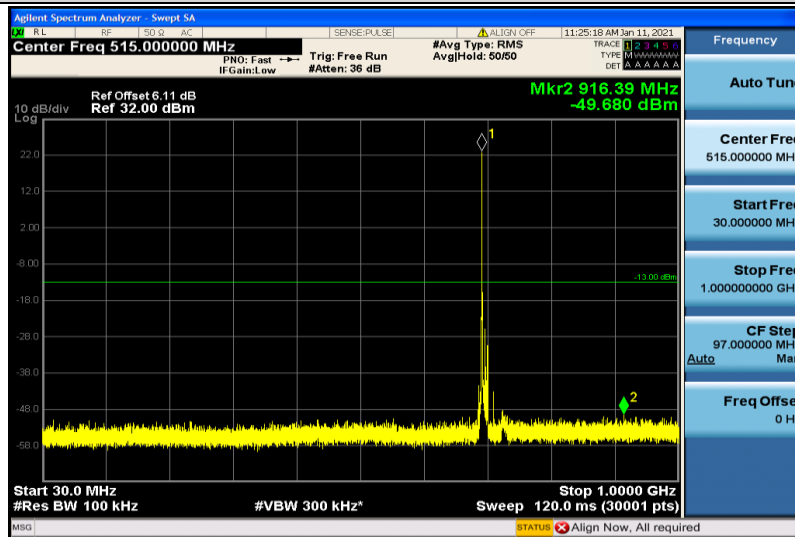

Band12-5MHz-16QAM-23155-1RB#0-1000~26000MHz

Band12-10MHz-QPSK-23060-1RB#0-30~1000MHz