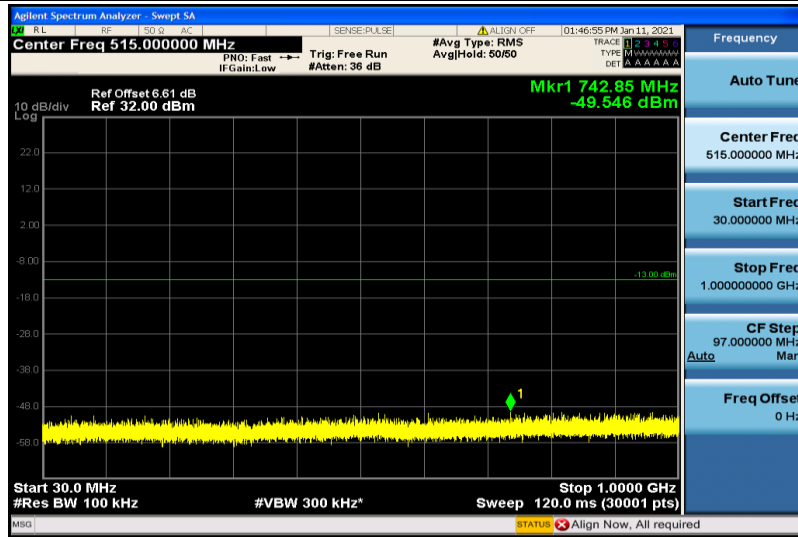

Band17-10MHz-16QAM-23800-1RB#0-1000~26000MHz

Band25-1.4MHz-QPSK-26047-1RB#0-30~1000MHz