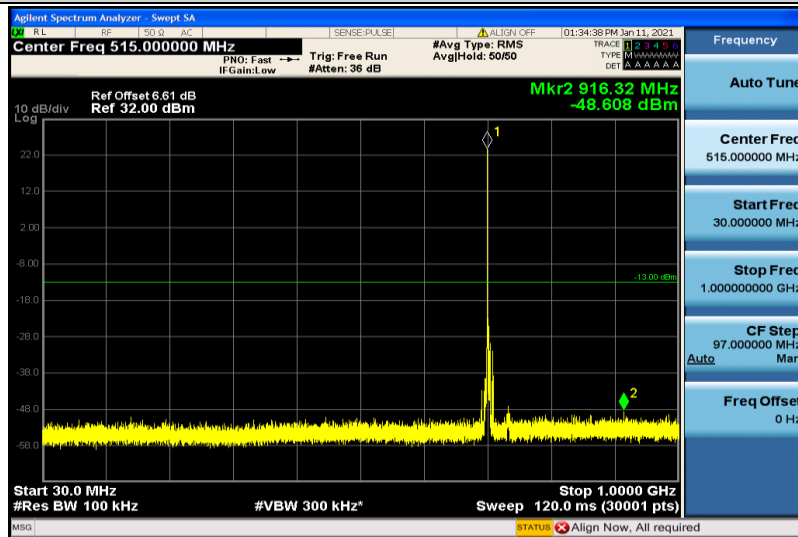

Band17-5MHz-16QAM-23755-1RB#0-1000~26000MHz

Band17-5MHz-16QAM-23790-1RB#0-30~1000MHz