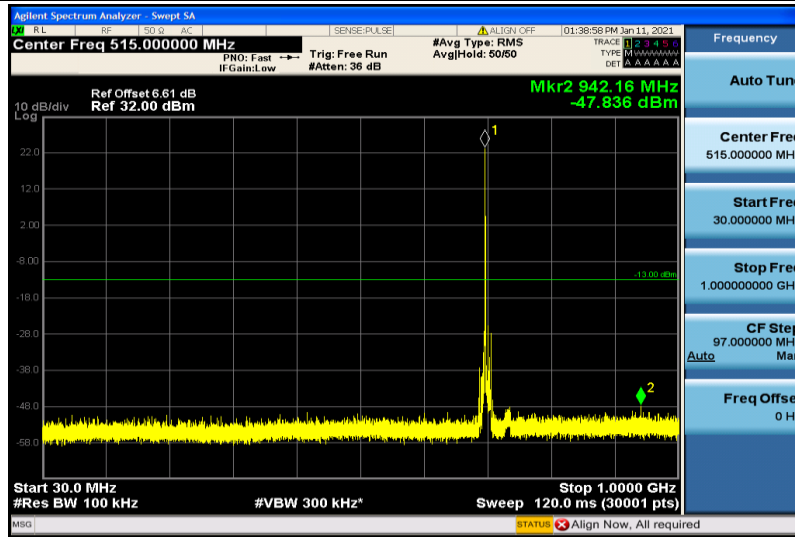

Band17-5MHz-16QAM-23825-1RB#0-1000~26000MHz

Band17-10MHz-QPSK-23780-1RB#0-30~1000MHz