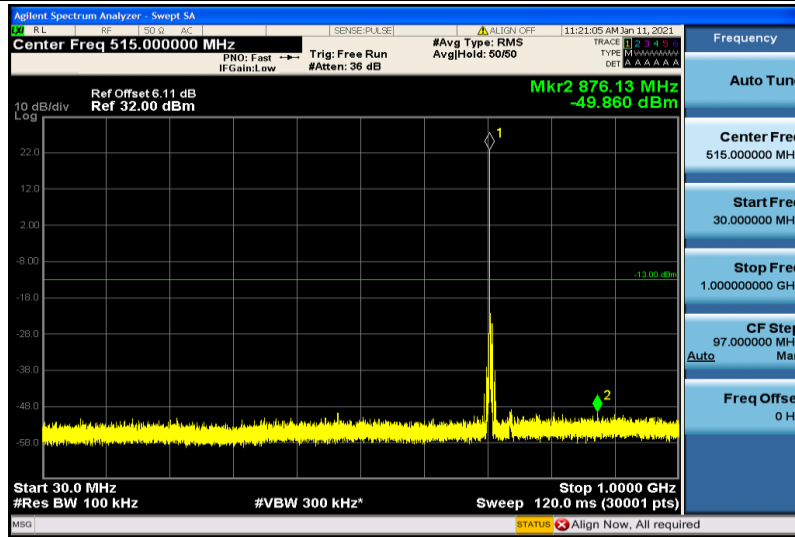

Band12-5MHz-16QAM-23035-1RB#0-30~1000MHz

Band12-5MHz-16QAM-23035-1RB#0-1000~26000MHz

Band12-5MHz-16QAM-23095-1RB#0-30~1000MHz

Band12-5MHz-16QAM-23095-1RB#0-1000~26000MHz

Band12-5MHz-16QAM-23155-1RB#0-30~1000MHz