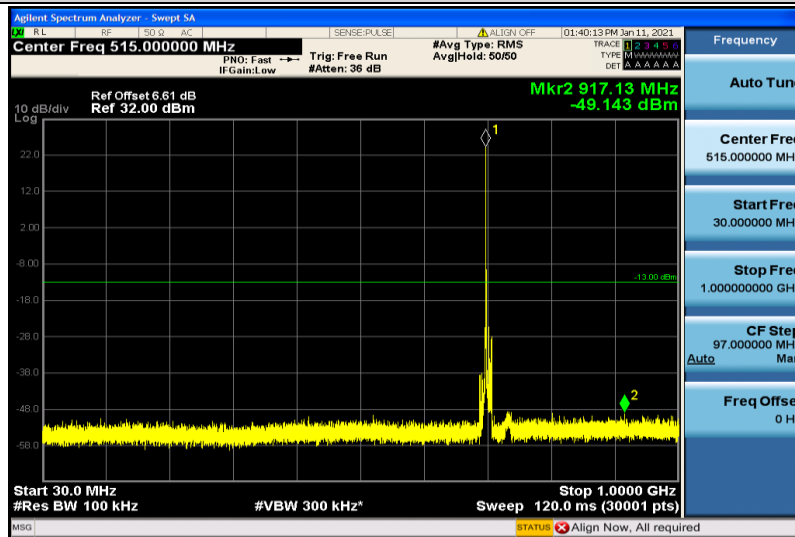

Band17-10MHz-QPSK-23780-1RB#0-1000~26000MHz

Band17-10MHz-QPSK-23790-1RB#0-30~1000MHz