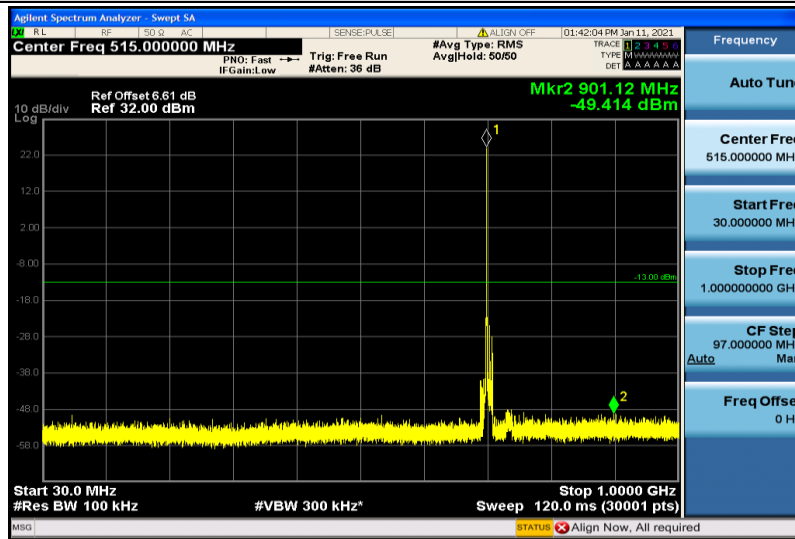

Band17-10MHz-16QAM-23790-1RB#0-1000~26000MHz

Band17-10MHz-16QAM-23800-1RB#0-30~1000MHz