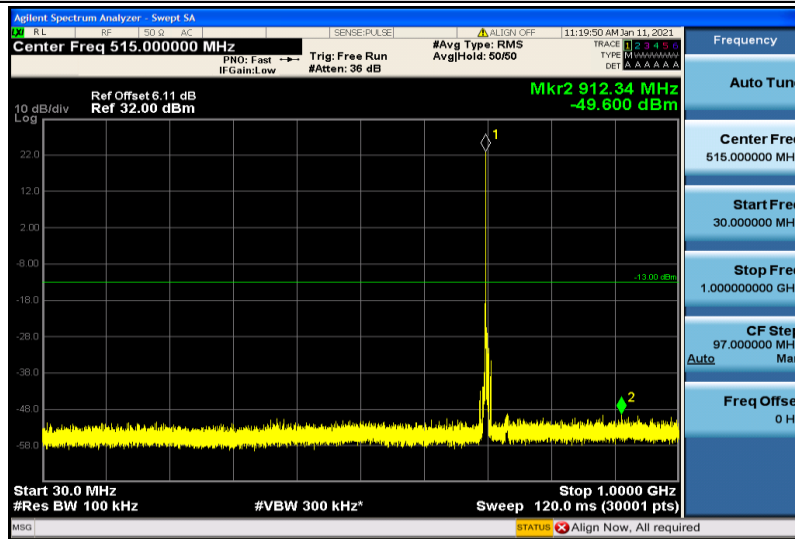

Band12-5MHz-16QAM-23035-1RB#0-1000~26000MHz

Band12-5MHz-16QAM-23095-1RB#0-30~1000MHz