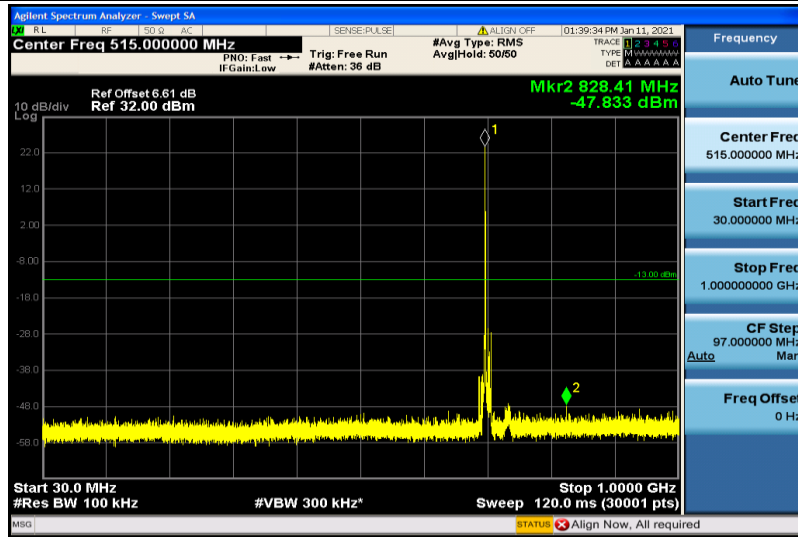

Band17-10MHz-QPSK-23800-1RB#0-1000~26000MHz

Band17-10MHz-16QAM-23780-1RB#0-30~1000MHz