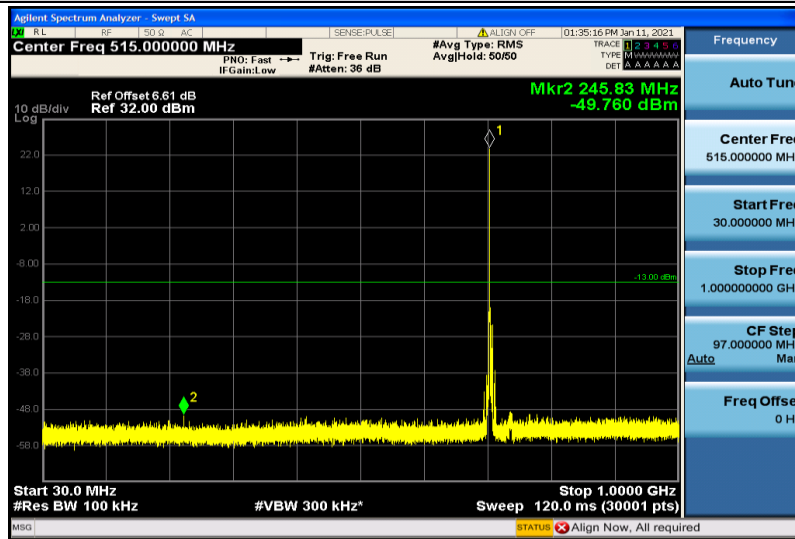

Band17-5MHz-QPSK-23790-1RB#0-1000~26000MHz

Band17-5MHz-QPSK-23825-1RB#0-30~1000MHz