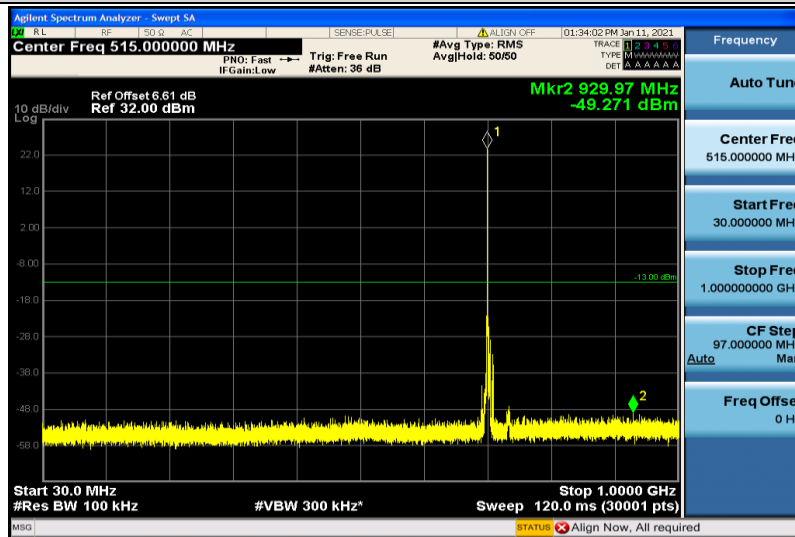

Band17-5MHz-QPSK-23755-1RB#0-1000~26000MHz

Band17-5MHz-QPSK-23790-1RB#0-30~1000MHz