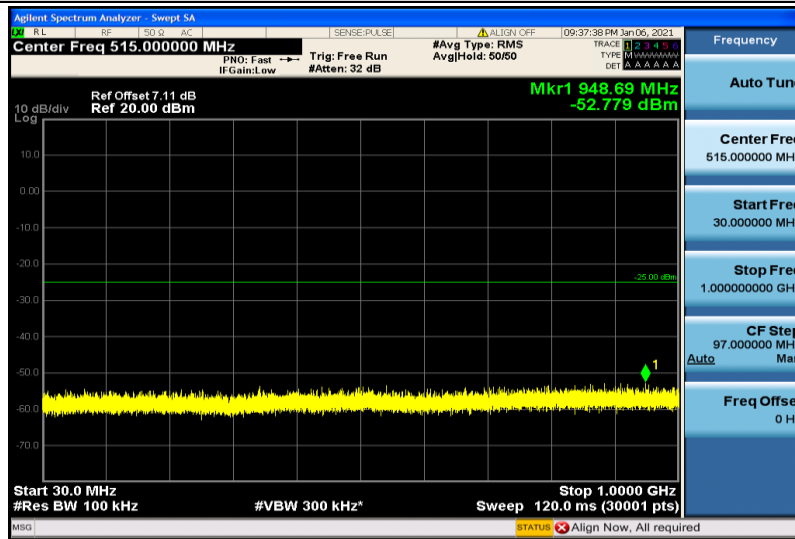

Band7-5MHz-16QAM-20775-1RB#0-1000~26000MHz

Band7-5MHz-16QAM-21100-1RB#0-30~1000MHz