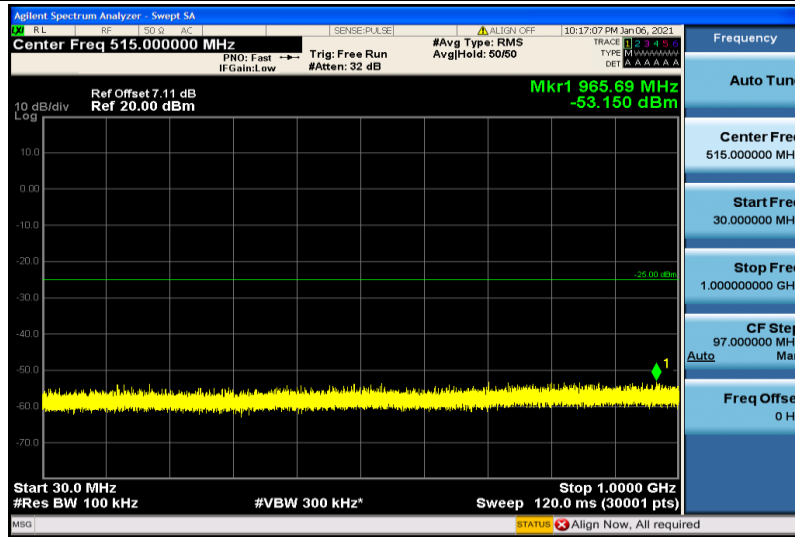

Band7-15MHz-16QAM-21100-1RB#0-1000~26000MHz

Band7-15MHz-16QAM-21375-1RB#0-30~1000MHz