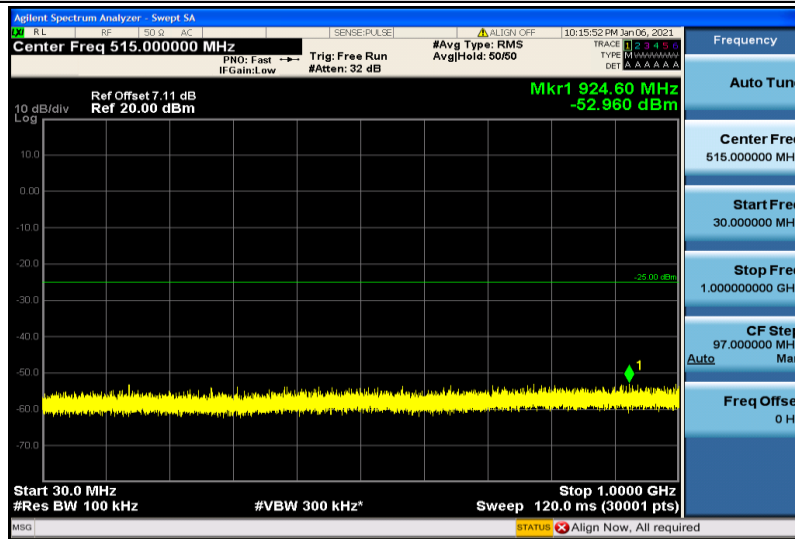

Band7-15MHz-QPSK-21100-1RB#0-1000~26000MHz

Band7-15MHz-QPSK-21375-1RB#0-30~1000MHz

Band7-15MHz-QPSK-21375-1RB#0-1000~26000MHz

Band7-15MHz-16QAM-20825-1RB#0-30~1000MHz

Band7-15MHz-16QAM-20825-1RB#0-1000~26000MHz