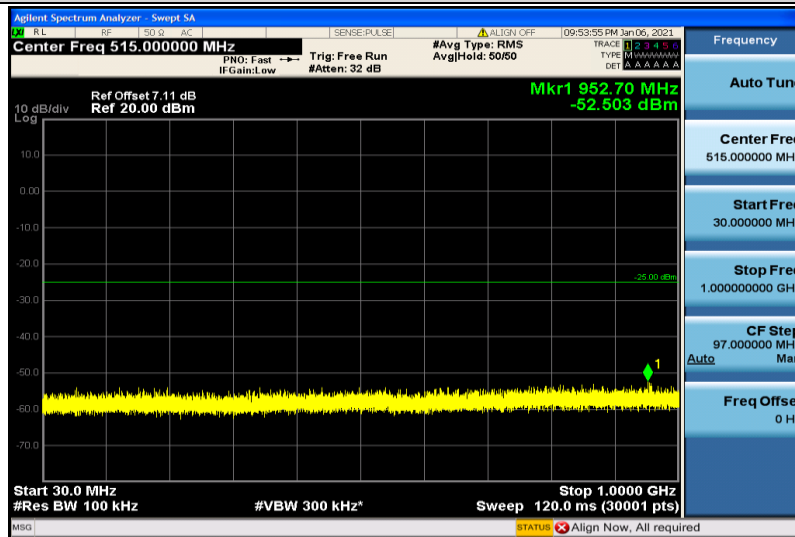

Band7-5MHz-16QAM-20775-1RB#0-1000~26000MHz

Band7-5MHz-16QAM-21100-1RB#0-30~1000MHz

Band7-5MHz-16QAM-21100-1RB#0-1000~26000MHz

Band7-5MHz-16QAM-21425-1RB#0-30~1000MHz

Band7-5MHz-16QAM-21425-1RB#0-1000~26000MHz