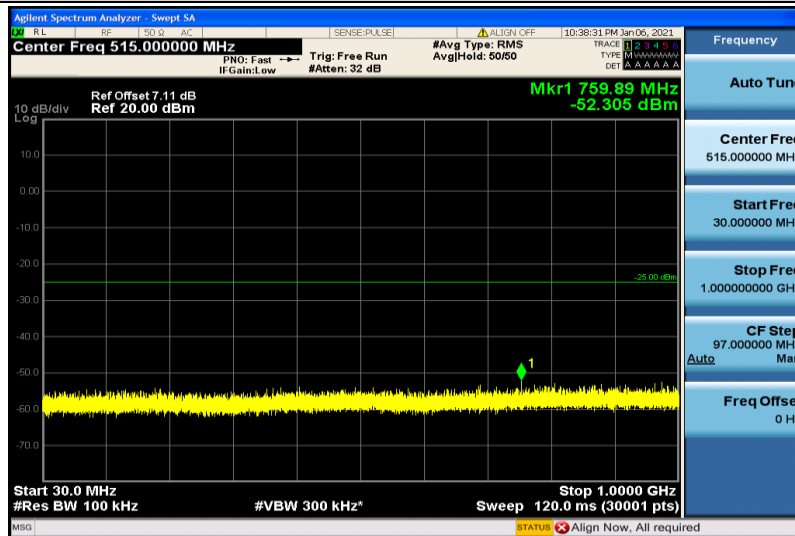

Band7-20MHz-QPSK-20850-1RB#0-1000~26000MHz

Band7-20MHz-QPSK-21100-1RB#0-30~1000MHz