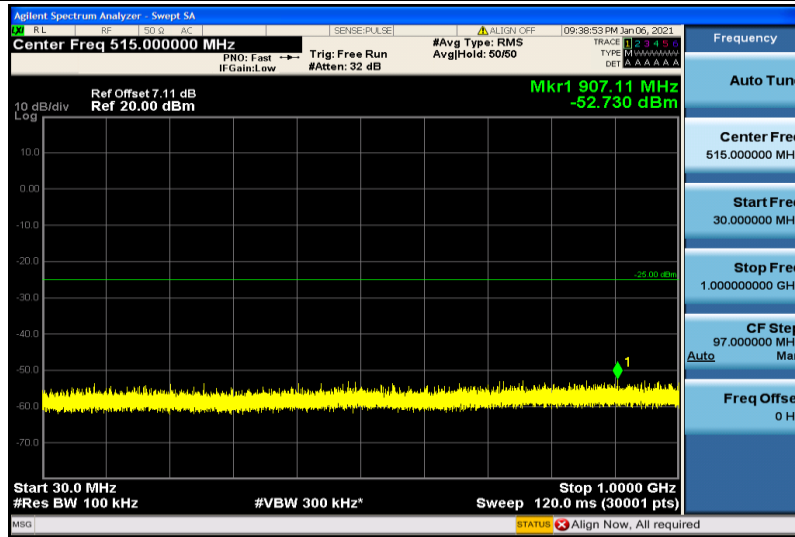

Band7-5MHz-16QAM-20775-1RB#0-1000~26000MHz

Band7-5MHz-16QAM-21100-1RB#0-30~1000MHz

Band7-5MHz-16QAM-21100-1RB#0-1000~26000MHz

Band7-5MHz-16QAM-21425-1RB#0-30~1000MHz

Band7-5MHz-16QAM-21425-1RB#0-1000~26000MHz