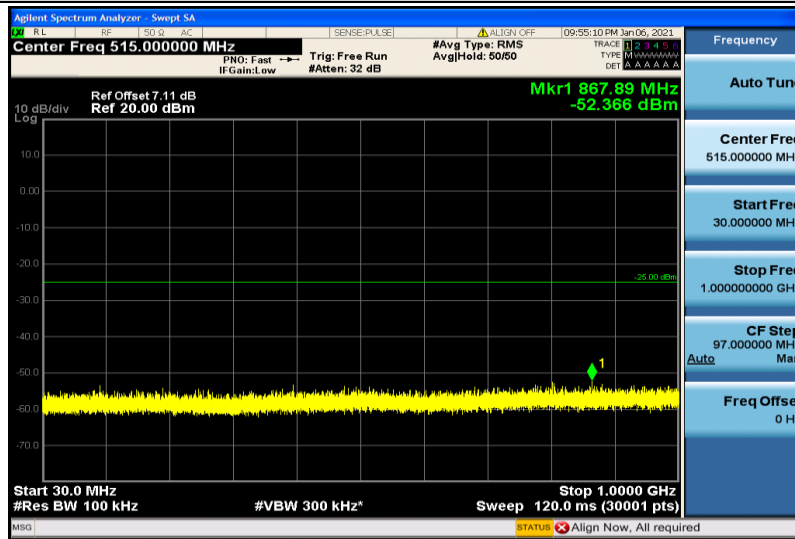

Band7-10MHz-QPSK-20800-1RB#0-1000~26000MHz

Band7-10MHz-QPSK-21100-1RB#0-30~1000MHz