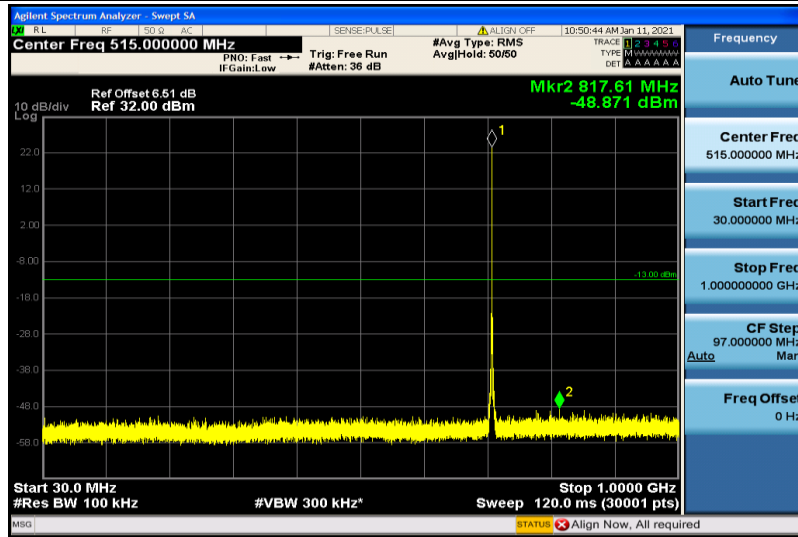

Band12-1.4MHz-16QAM-23095-1RB#0-1000~26000MHz

Band12-1.4MHz-16QAM-23173-1RB#0-30~1000MHz