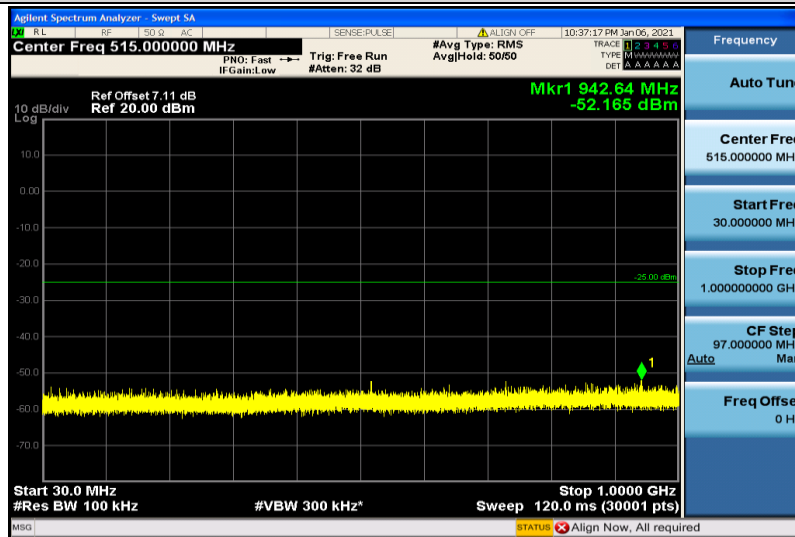

Band7-15MHz-16QAM-21100-1RB#0-30~1000MHz

Band7-15MHz-16QAM-21100-1RB#0-1000~26000MHz

Band7-15MHz-16QAM-21375-1RB#0-30~1000MHz

Band7-15MHz-16QAM-21375-1RB#0-1000~26000MHz

Band7-20MHz-QPSK-20850-1RB#0-30~1000MHz