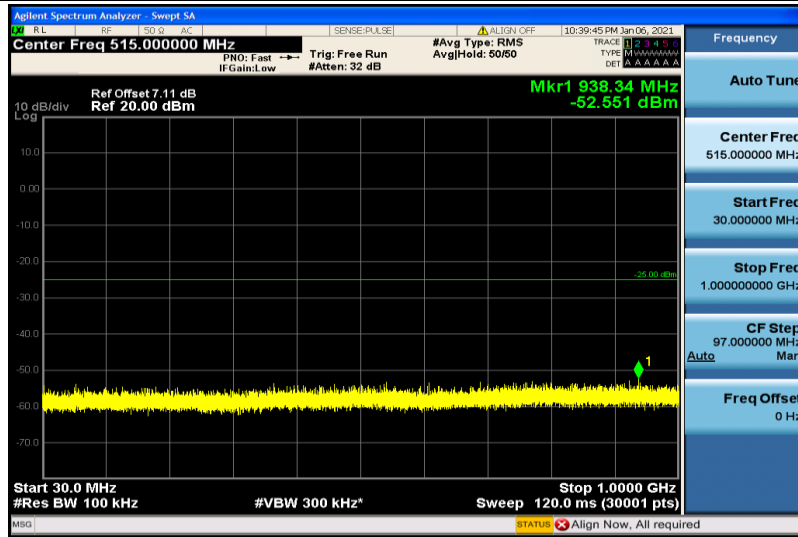

Band7-20MHz-QPSK-21100-1RB#0-1000~26000MHz

Band7-20MHz-QPSK-21350-1RB#0-30~1000MHz