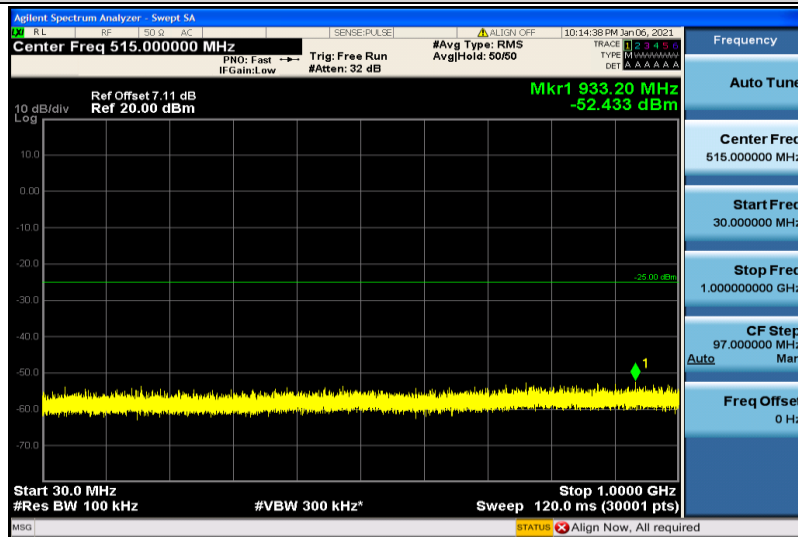

Band7-15MHz-QPSK-21375-1RB#0-1000~26000MHz

Band7-15MHz-16QAM-20825-1RB#0-30~1000MHz