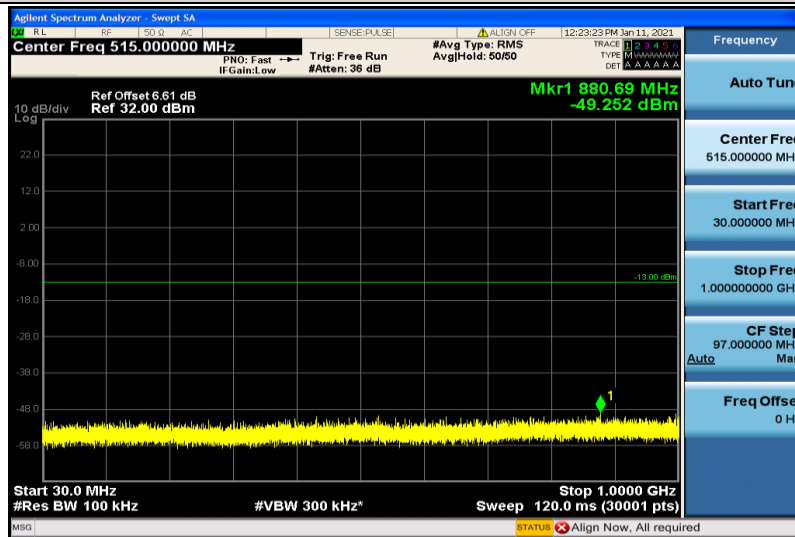

Band4-15MHz-QPSK-20175-1RB#0-30~1000MHz

Band4-15MHz-QPSK-20175-1RB#0-1000~26000MHz

Band4-15MHz-QPSK-20325-1RB#0-30~1000MHz

Band4-15MHz-QPSK-20325-1RB#0-1000~26000MHz

Band4-15MHz-16QAM-20025-1RB#0-30~1000MHz