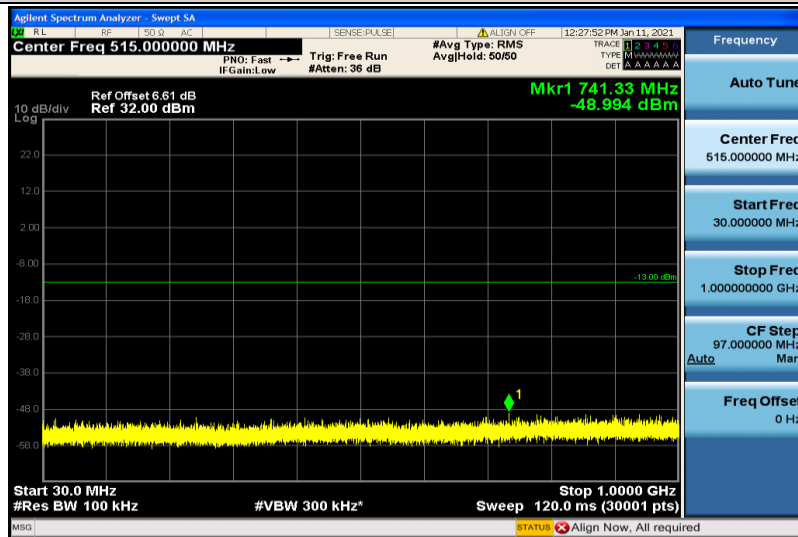

Band4-15MHz-16QAM-20025-1RB#0-1000~26000MHz

Band4-15MHz-16QAM-20175-1RB#0-30~1000MHz

Band4-15MHz-16QAM-20175-1RB#0-1000~26000MHz

Band4-15MHz-16QAM-20325-1RB#0-30~1000MHz

Band4-15MHz-16QAM-20325-1RB#0-1000~26000MHz