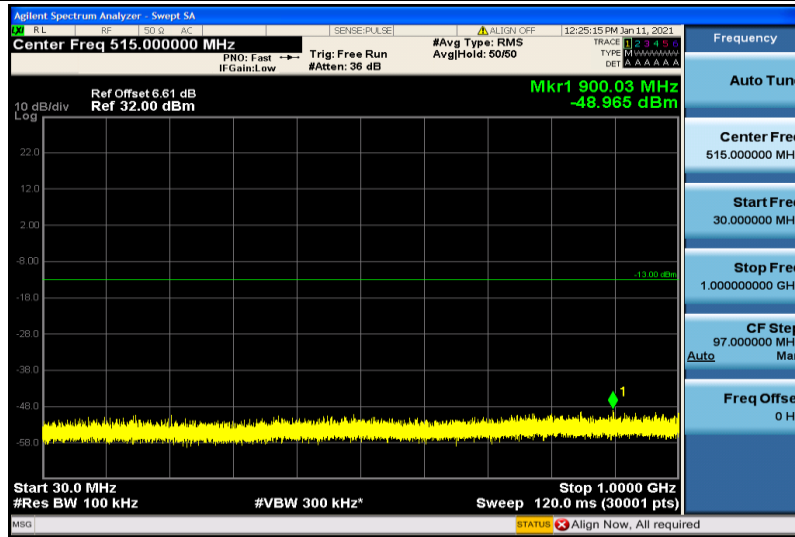

Band4-15MHz-QPSK-20175-1RB#0-1000~26000MHz

Band4-15MHz-QPSK-20325-1RB#0-30~1000MHz