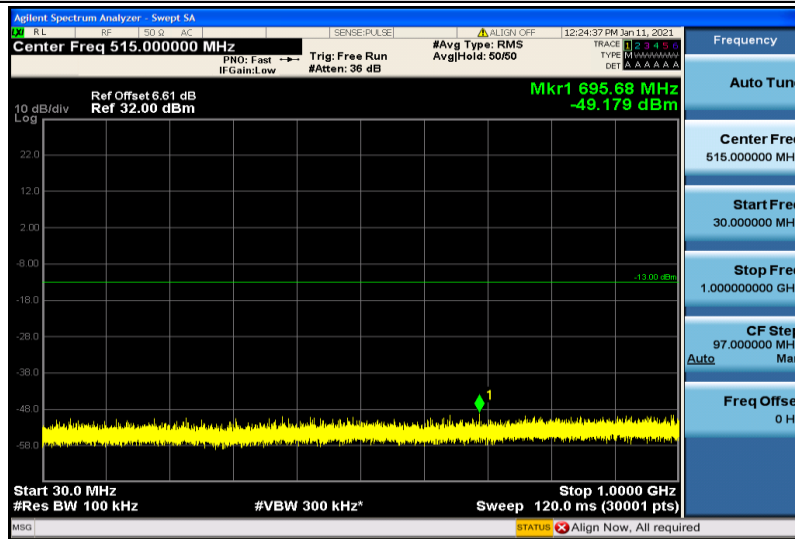

Band4-15MHz-16QAM-20025-1RB#0-1000~26000MHz

Band4-15MHz-16QAM-20175-1RB#0-30~1000MHz