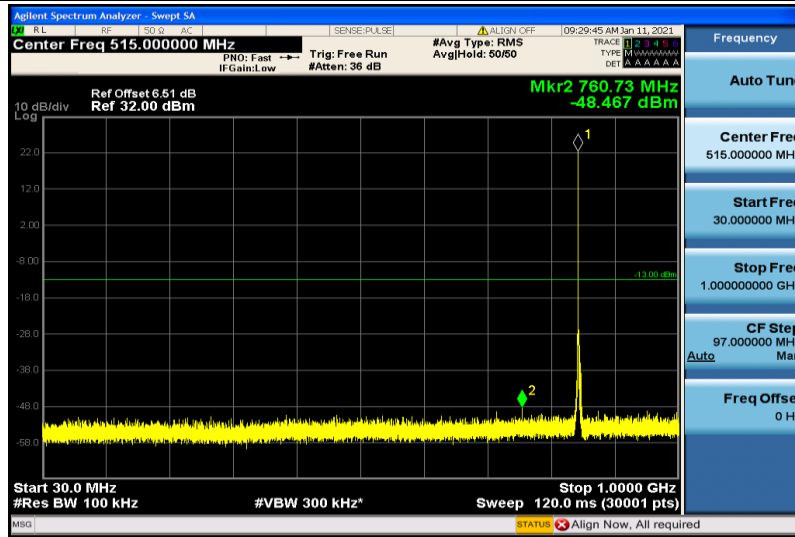

Band5-3MHz-QPSK-20525-1RB#0-1000~26000MHz

Band5-3MHz-QPSK-20635-1RB#0-30~1000MHz