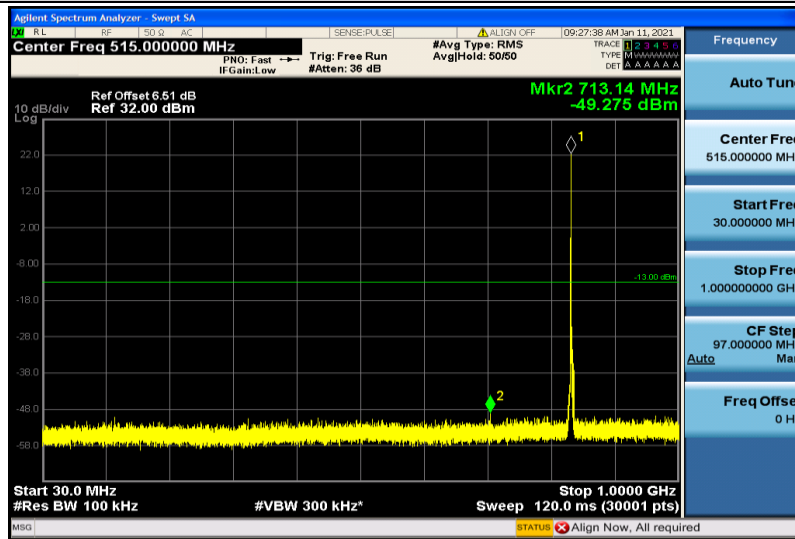

Band5-3MHz-QPSK-20415-1RB#0-1000~26000MHz

Band5-3MHz-QPSK-20525-1RB#0-30~100MHz