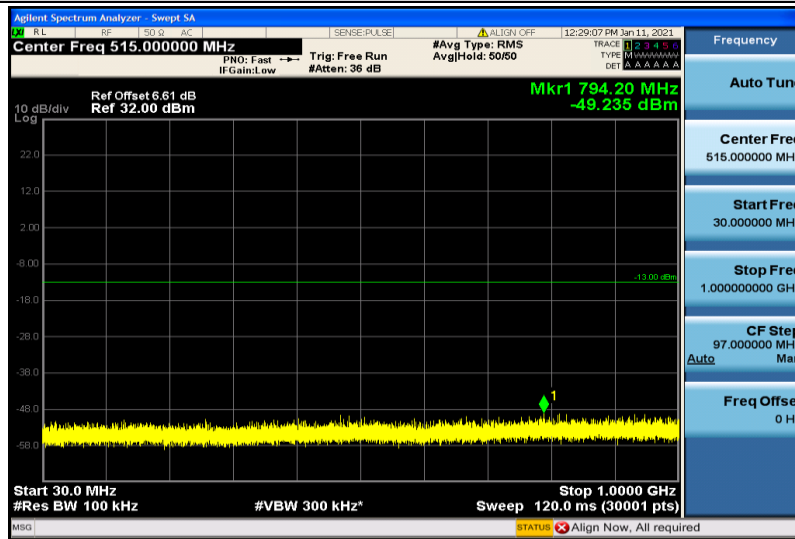

Band4-20MHz-QPSK-20050-1RB#0-1000~26000MHz

Band4-20MHz-QPSK-20175-1RB#0-30~1000MHz