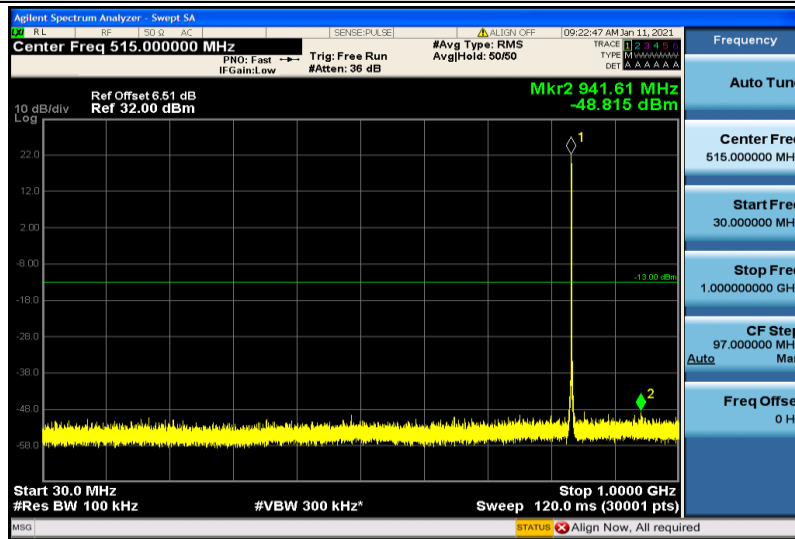

Band5-1.4MHz-QPSK-20525-1RB#0-1000~26000MHz

Band5-1.4MHz-QPSK-20643-1RB#0-30~1000MHz

Band5-1.4MHz-QPSK-20643-1RB#0-1000~26000MHz

Band5-1.4MHz-16QAM-20407-1RB#0-30~1000MHz

Band5-1.4MHz-16QAM-20407-1RB#0-1000~26000MHz