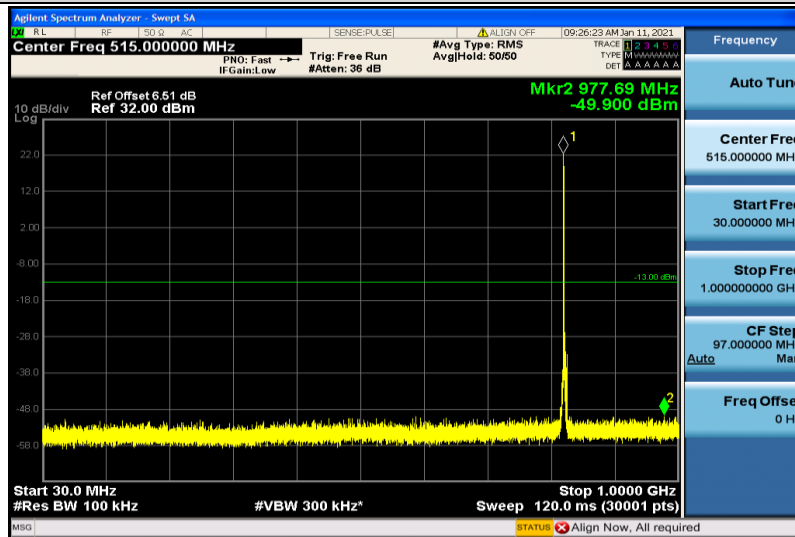

Band5-1.4MHz-16QAM-20525-1RB#0-30~1000MHz

Band5-1.4MHz-16QAM-20525-1RB#0-1000~26000MHz

Band5-1.4MHz-16QAM-20643-1RB#0-30~1000MHz

Band5-1.4MHz-16QAM-20643-1RB#0-1000~26000MHz

Band5-3MHz-QPSK-20415-1RB#0-30~1000MHz