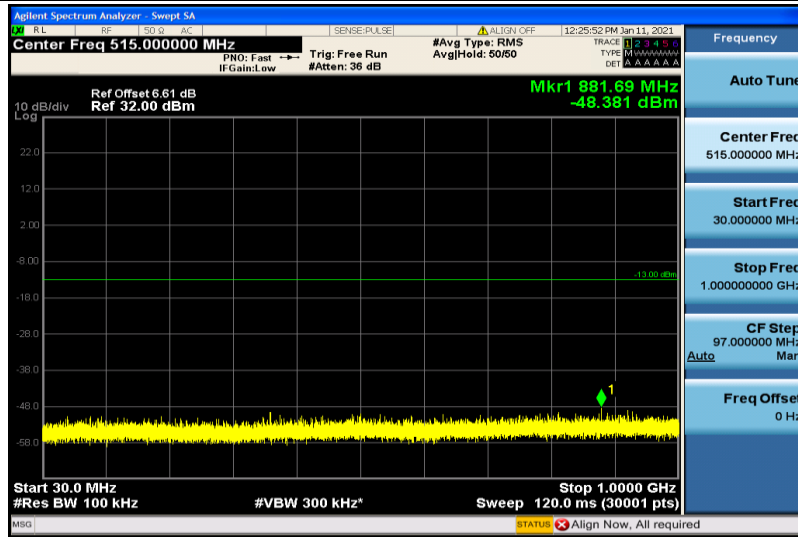

Band4-15MHz-16QAM-20175-1RB#0-1000~26000MHz

Band4-15MHz-16QAM-20325-1RB#0-30~1000MHz