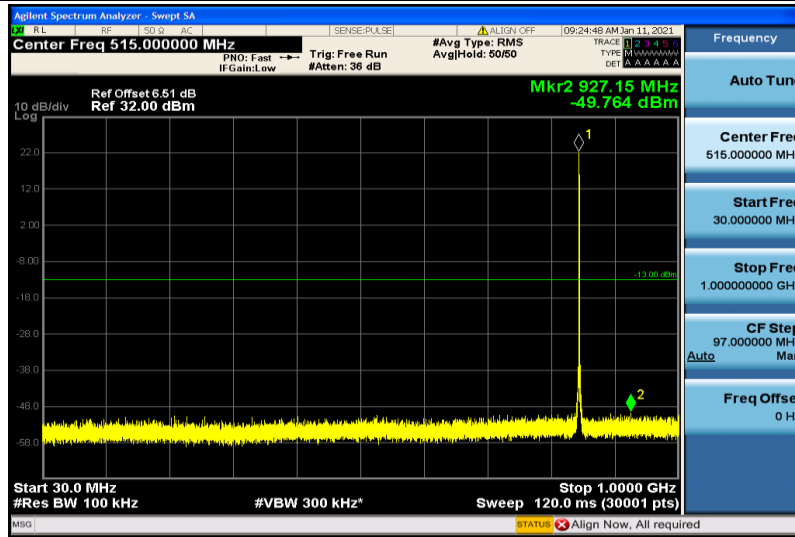

Band5-1.4MHz-16QAM-20525-1RB#0-1000~26000MHz

Band5-1.4MHz-16QAM-20643-1RB#0-30~1000MHz