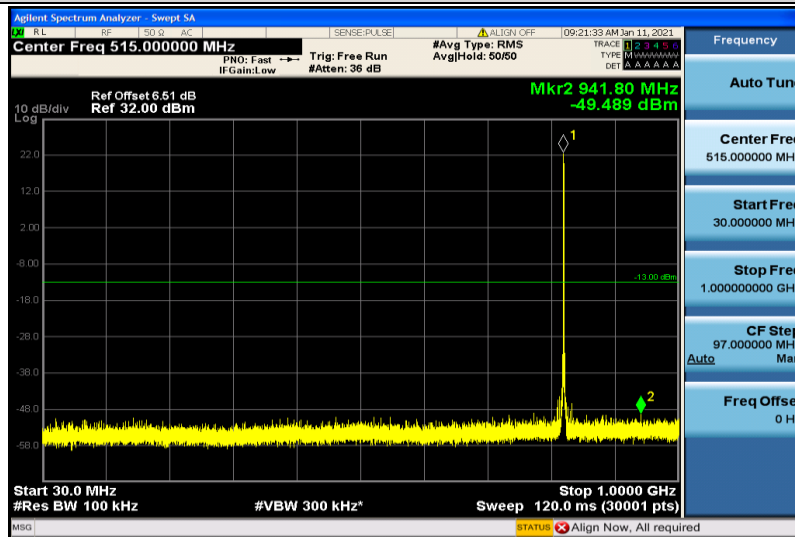

Band5-1.4MHz-QPSK-20643-1RB#0-1000~26000MHz

Band5-1.4MHz-16QAM-20407-1RB#0-30~1000MHz