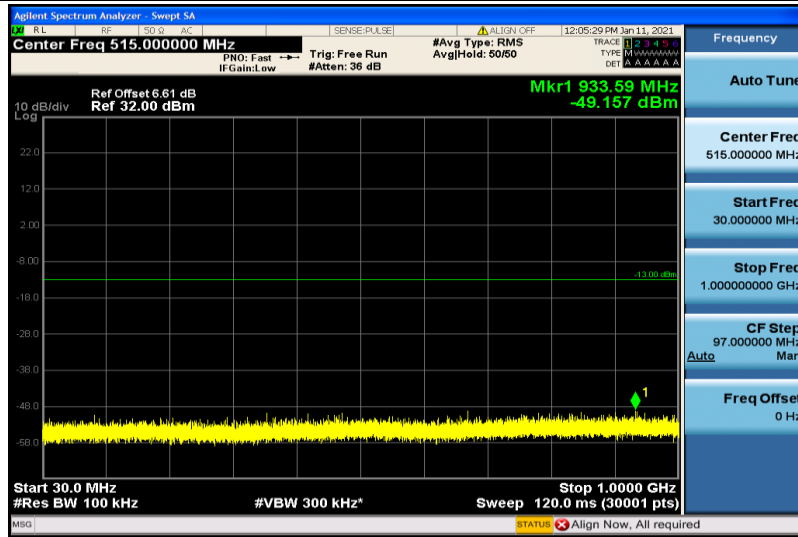

Band4-1.4MHz-16QAM-20175-1RB#0-1000~26000MHz

Band4-1.4MHz-16QAM-20393-1RB#0-30~1000MHz