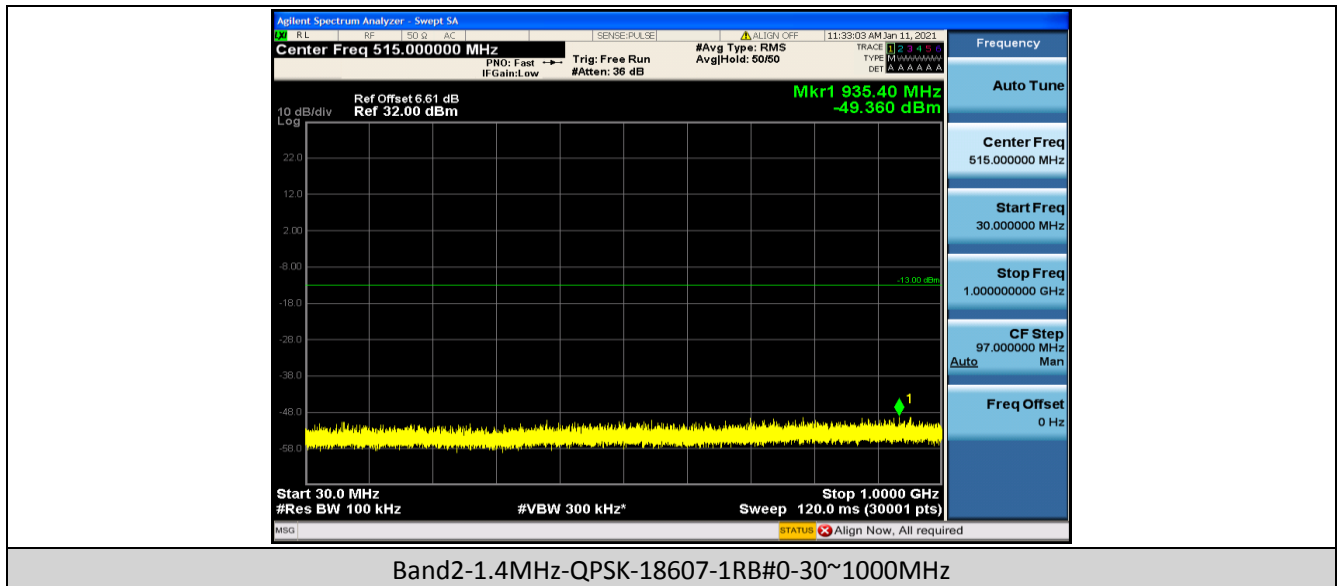

Band41	15MHz	QPSK	40740	1RB#0	1000~26000MHz	-36.94	PASS
Band41	15MHz	QPSK	41165	1RB#0	30~1000MHz	-52.02	PASS
Band41	15MHz	QPSK	41165	1RB#0	1000~26000MHz	-36.87	PASS
Band41	15MHz	16QAM	40315	1RB#0	30~1000MHz	-52.70	PASS
Band41	15MHz	16QAM	40315	1RB#0	1000~26000MHz	-36.77	PASS
Band41	15MHz	16QAM	40740	1RB#0	30~1000MHz	-52.68	PASS
Band41	15MHz	16QAM	40740	1RB#0	1000~26000MHz	-36.90	PASS
Band41	15MHz	16QAM	41165	1RB#0	30~1000MHz	-53.24	PASS
Band41	15MHz	16QAM	41165	1RB#0	1000~26000MHz	-36.94	PASS
Band41	20MHz	QPSK	40340	1RB#0	30~1000MHz	-52.74	PASS
Band41	20MHz	QPSK	40340	1RB#0	1000~26000MHz	-36.86	PASS
Band41	20MHz	QPSK	40740	1RB#0	30~1000MHz	-53.07	PASS
Band41	20MHz	QPSK	40740	1RB#0	1000~26000MHz	-36.77	PASS
Band41	20MHz	QPSK	41140	1RB#0	30~1000MHz	-52.95	PASS
Band41	20MHz	QPSK	41140	1RB#0	1000~26000MHz	-36.85	PASS
Band41	20MHz	16QAM	40340	1RB#0	30~1000MHz	-53.50	PASS
Band41	20MHz	16QAM	40340	1RB#0	1000~26000MHz	-36.68	PASS
Band41	20MHz	16QAM	40740	1RB#0	30~1000MHz	-53.60	PASS
Band41	20MHz	16QAM	40740	1RB#0	1000~26000MHz	-36.81	PASS
Band41	20MHz	16QAM	41140	1RB#0	30~1000MHz	-52.73	PASS
Band41	20MHz	16QAM	41140	1RB#0	1000~26000MHz	-36.88	PASS

Test Graphs