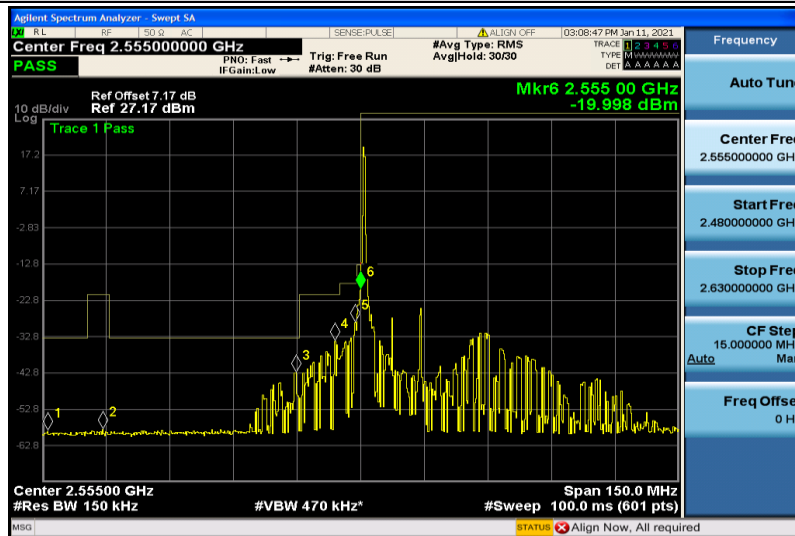

Band41-10MHz-16QAM-40290-50RB#0

Band41-10MHz-16QAM-41190-1RB#49

Band41-10MHz-16QAM-41190-50RB#0

Band41-15MHz-QPSK-40315-1RB#0

Band41-15MHz-QPSK-40315-75RB#0

Band41-15MHz-QPSK-41165-1RB#74

Band41-15MHz-QPSK-41165-75RB#0