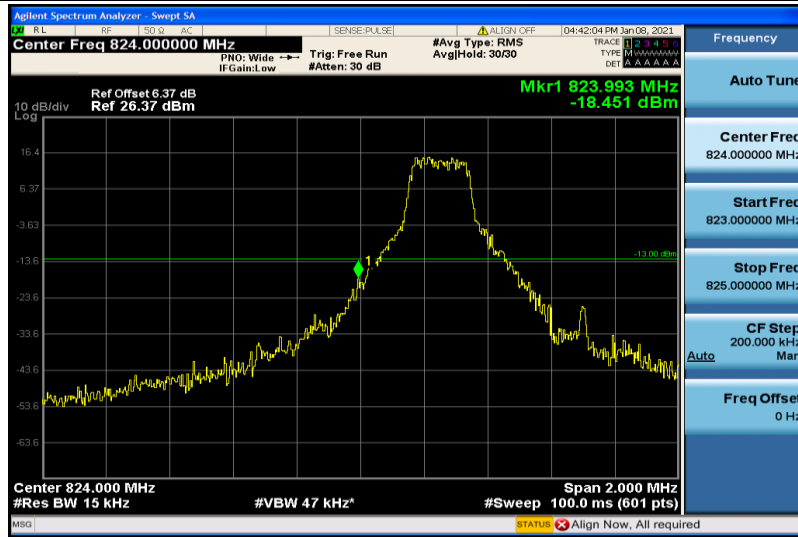

Band4-20MHz-16QAM-20050-1RB#0

Band4-20MHz-16QAM-20050-100RB#0

Band4-20MHz-16QAM-20300-1RB#99

Band4-20MHz-16QAM-20300-100RB#0

Band5-1.4MHz-QPSK-20407-1RB#0

Band5-1.4MHz-QPSK-20407-6RB#0

Band5-1.4MHz-QPSK-20643-1RB#5