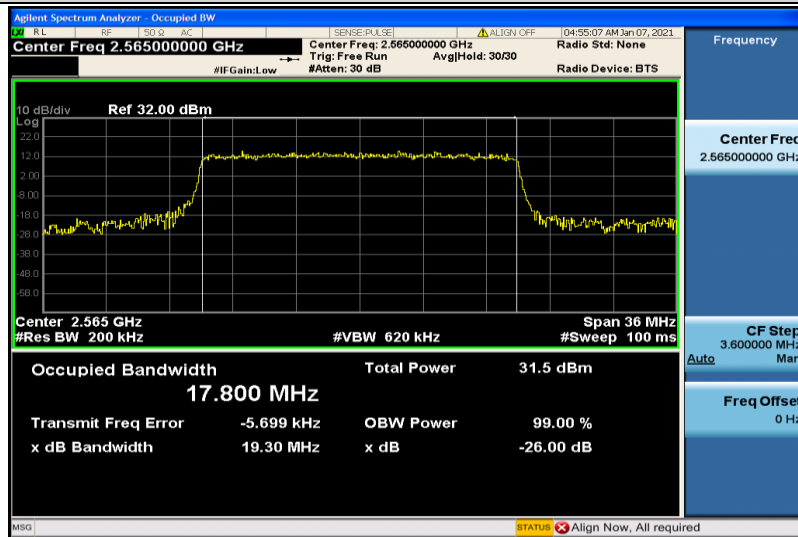

Band41-20MHz-QPSK-40340-100RB#0-17.800