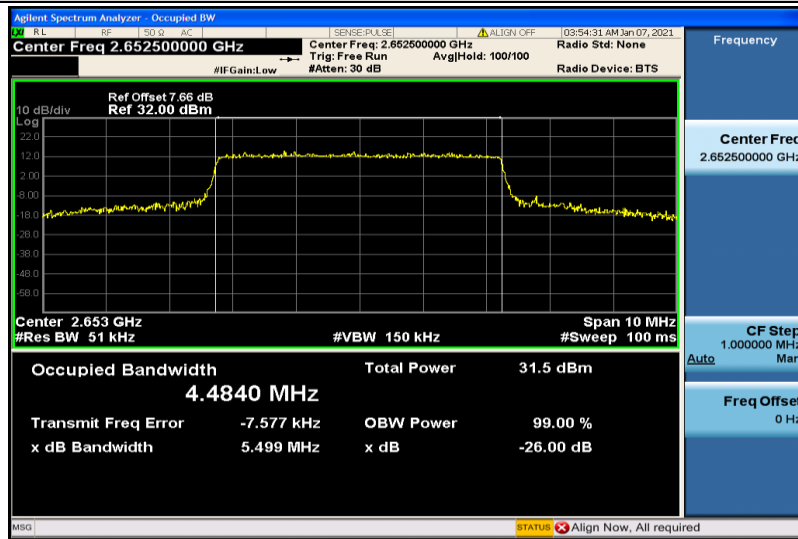

Band26-15MHz-16QAM-26915-75RB#0-13.348

Band26-15MHz-16QAM-26965-75RB#0-13.398

Band41-5MHz-QPSK-40265-25RB#0-4.4729

Band41-5MHz-QPSK-40740-25RB#0-4.4981

Band41-5MHz-QPSK-41215-25RB#0-4.4840

Band41-5MHz-16QAM-40265-25RB#0-4.4724