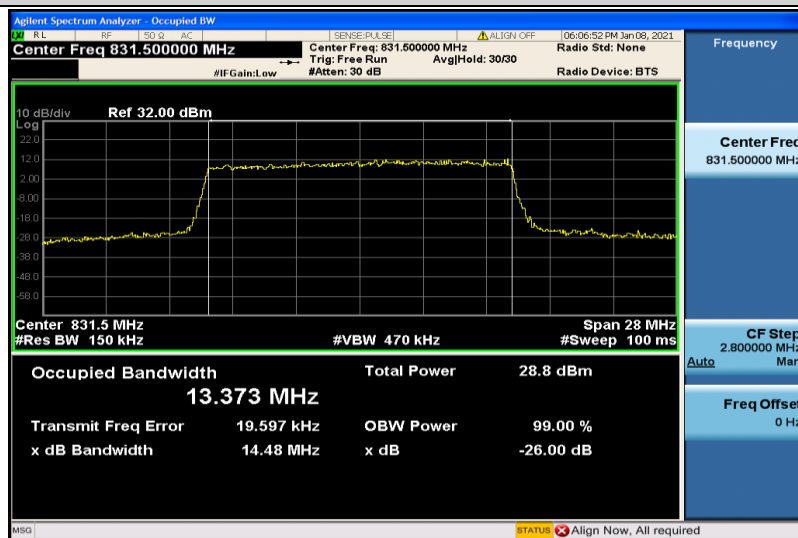

Band26-10MHz-16QAM-26915-50RB#0-8.9109

Band26-10MHz-16QAM-26990-50RB#0-8.9333

Band26-15MHz-QPSK-26865-75RB#0-13.375

Band26-15MHz-QPSK-26915-75RB#0-13.363

Band26-15MHz-QPSK-26965-75RB#0-13.435

Band26-15MHz-16QAM-26865-75RB#0-13.373