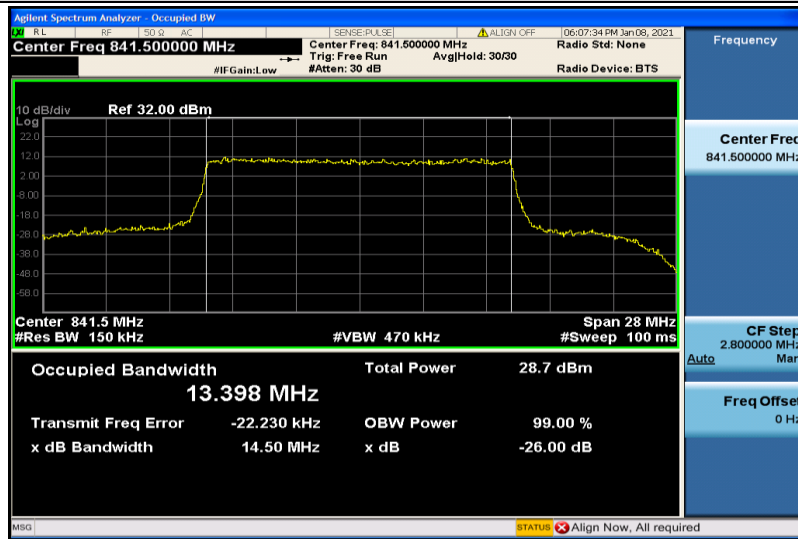

Band26-15MHz-16QAM-26965-75RB#0-13.398