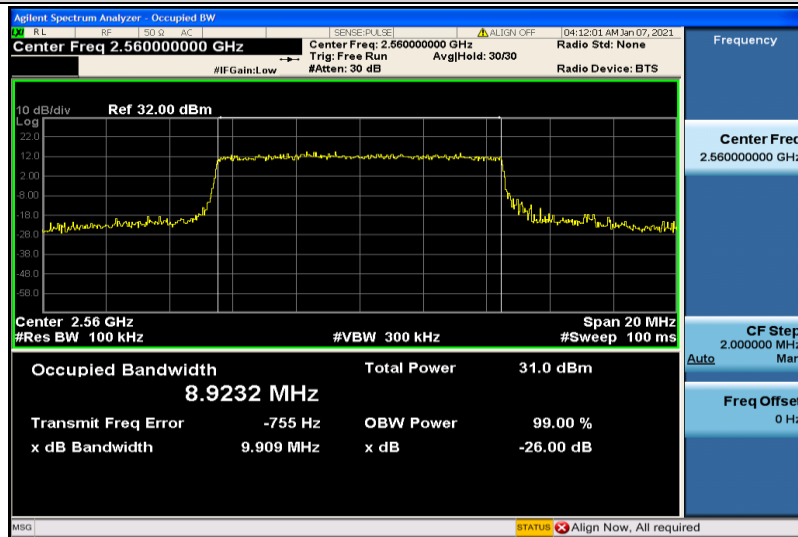

Band41-10MHz-QPSK-40290-50RB#0-8.9232