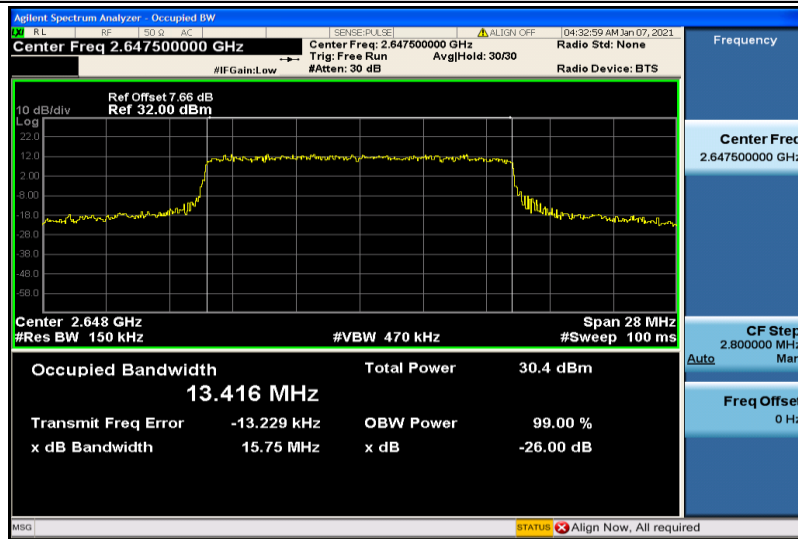

Band41-15MHz-16QAM-41165-75RB#0-13.416