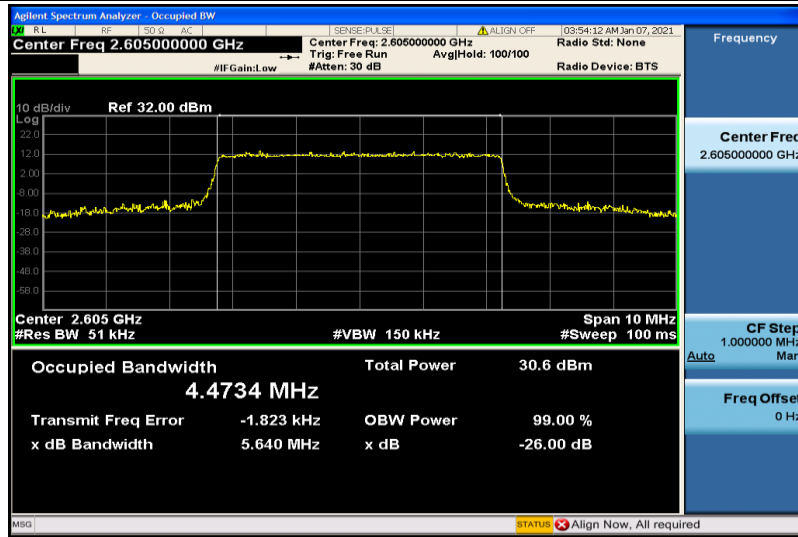

Band26-15MHz-16QAM-26915-75RB#0-13.348

Band26-15MHz-16QAM-26965-75RB#0-13.398

Band41-5MHz-QPSK-40265-25RB#0-4.4729

Band41-5MHz-QPSK-40740-25RB#0-4.4981

Band41-5MHz-QPSK-41215-25RB#0-4.4840

Band41-5MHz-16QAM-40265-25RB#0-4.4724