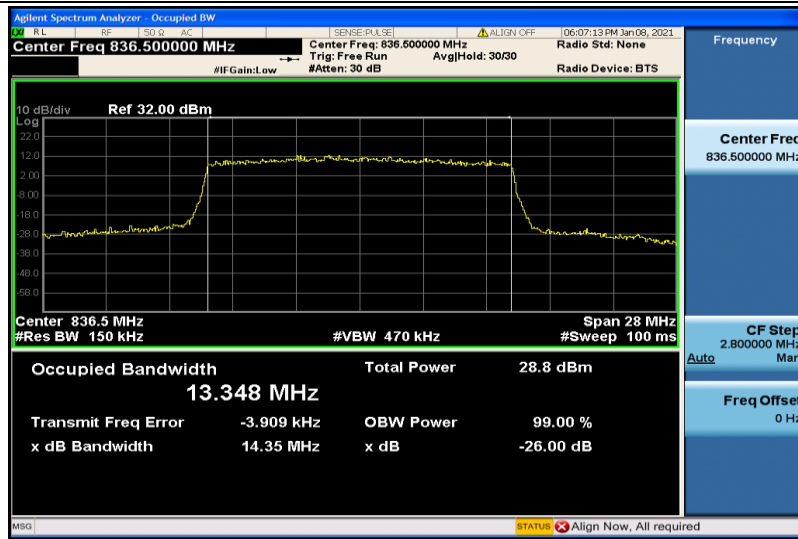

Band26-10MHz-16QAM-26915-50RB#0-8.9109

Band26-10MHz-16QAM-26990-50RB#0-8.9333

Band26-15MHz-QPSK-26865-75RB#0-13.375

Band26-15MHz-QPSK-26915-75RB#0-13.363

Band26-15MHz-QPSK-26965-75RB#0-13.435

Band26-15MHz-16QAM-26865-75RB#0-13.373