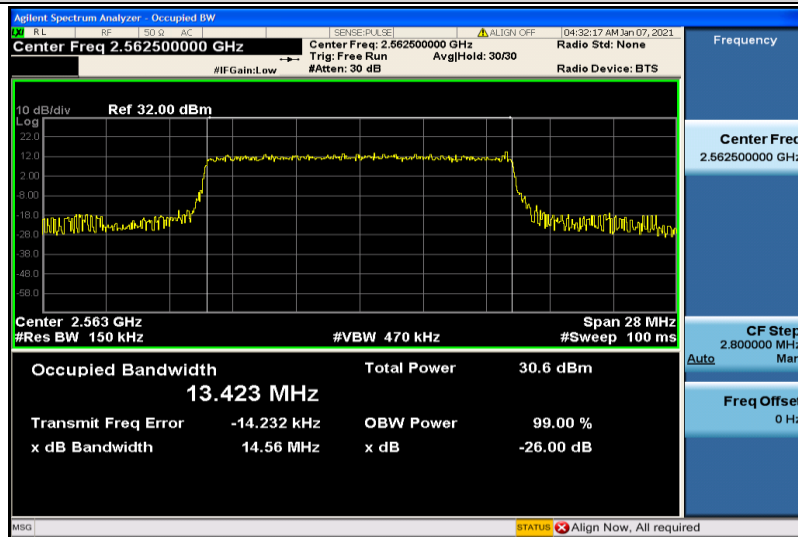

Band41-10MHz-16QAM-40740-50RB#0-8.9508

Band41-10MHz-16QAM-41190-50RB#0-8.9380

Band41-15MHz-QPSK-40315-75RB#0-8.9855

Band41-15MHz-QPSK-40740-75RB#0-13.428

Band41-15MHz-QPSK-41165-75RB#0-13.417

Band41-15MHz-16QAM-40315-75RB#0-13.423