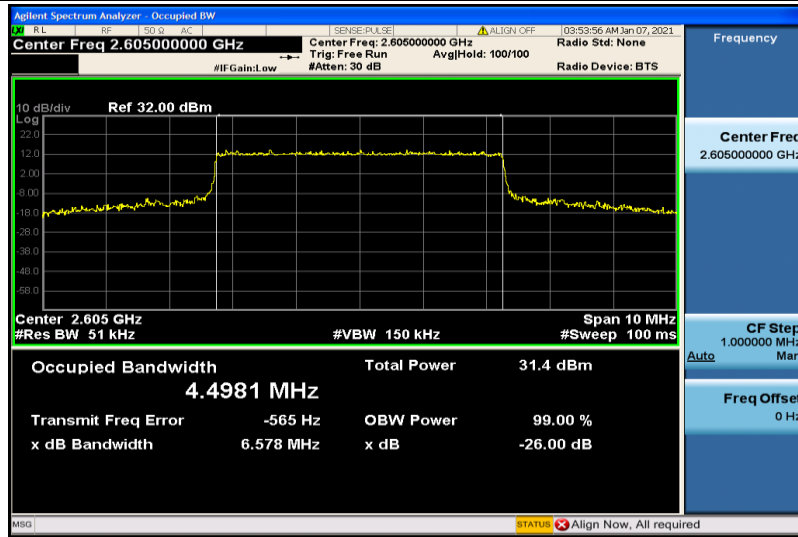

Band41-5MHz-QPSK-40740-25RB#0-4.4981