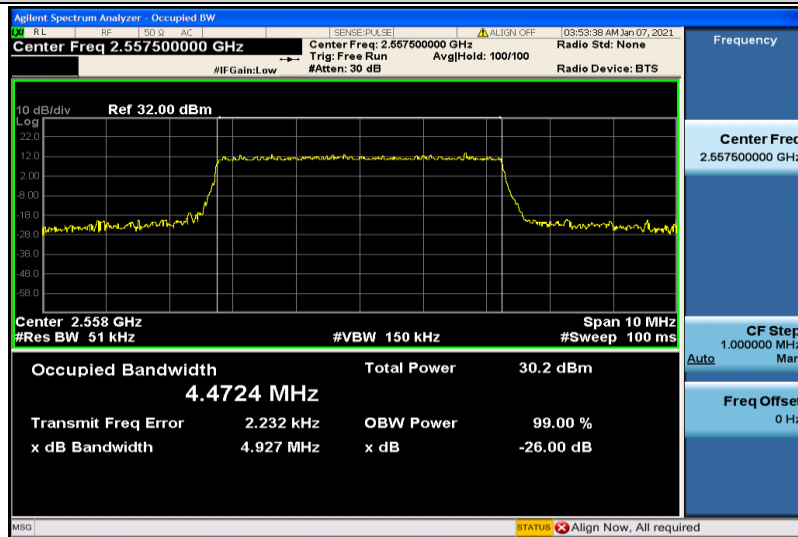

Band26-15MHz-16QAM-26915-75RB#0-13.348

Band26-15MHz-16QAM-26965-75RB#0-13.398

Band41-5MHz-QPSK-40265-25RB#0-4.4729

Band41-5MHz-QPSK-40740-25RB#0-4.4981

Band41-5MHz-QPSK-41215-25RB#0-4.4840

Band41-5MHz-16QAM-40265-25RB#0-4.4724