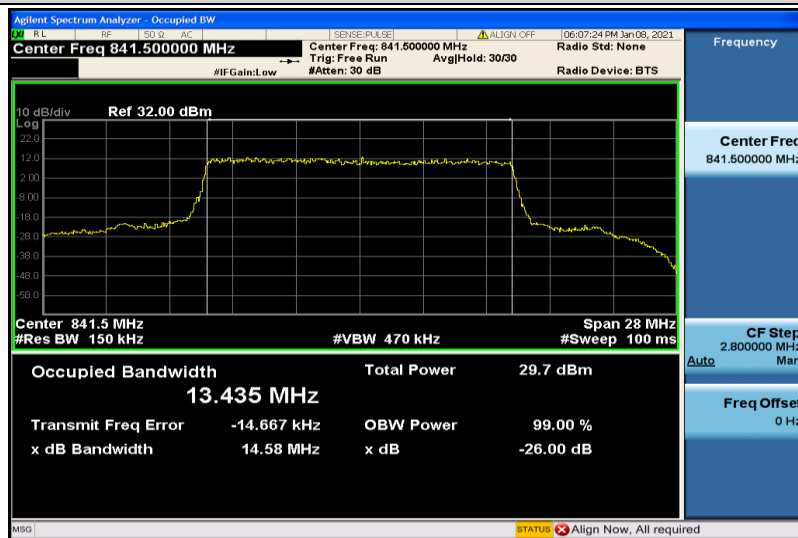

Band26-10MHz-16QAM-26915-50RB#0-8.9109

Band26-10MHz-16QAM-26990-50RB#0-8.9333

Band26-15MHz-QPSK-26865-75RB#0-13.375

Band26-15MHz-QPSK-26915-75RB#0-13.363

Band26-15MHz-QPSK-26965-75RB#0-13.435

Band26-15MHz-16QAM-26865-75RB#0-13.373