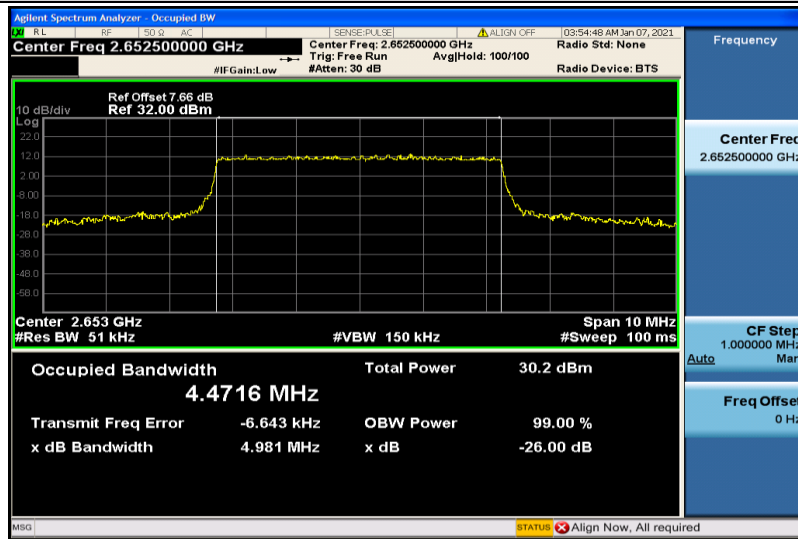

Band41-5MHz-16QAM-41215-25RB#0-4.4716