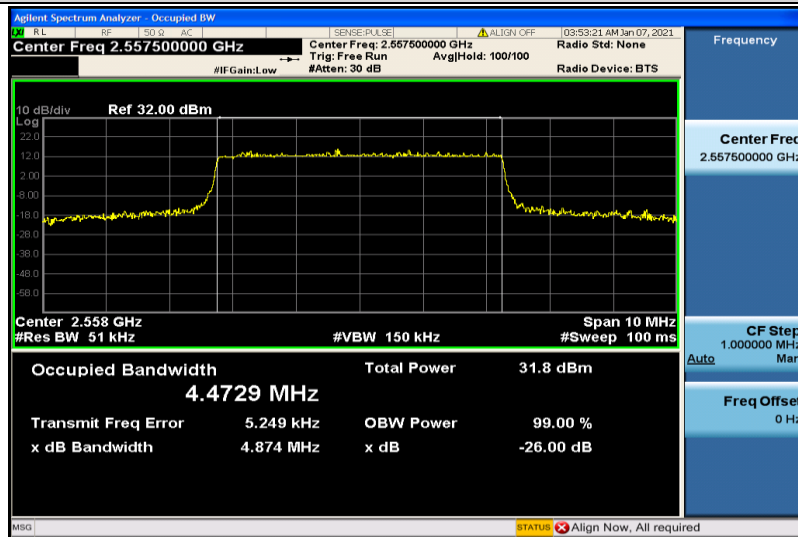

Band41-5MHz-QPSK-40265-25RB#0-4.4729