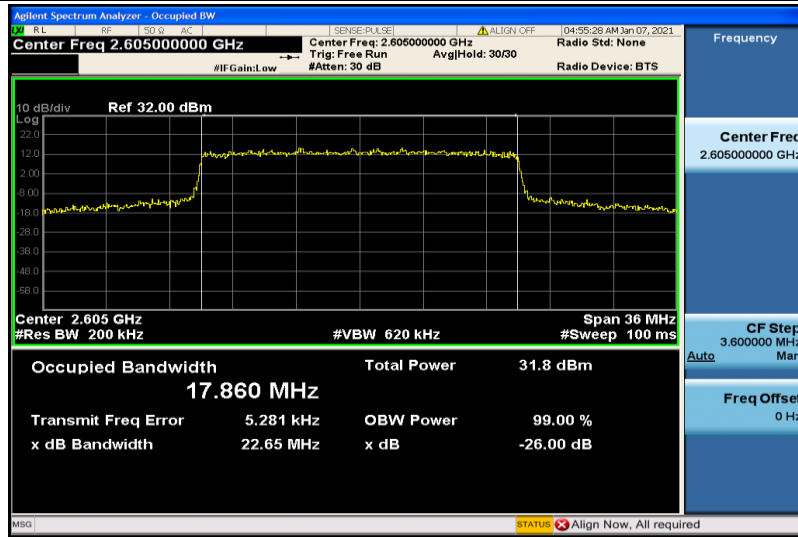

Band41-20MHz-QPSK-40740-100RB#0-17.860