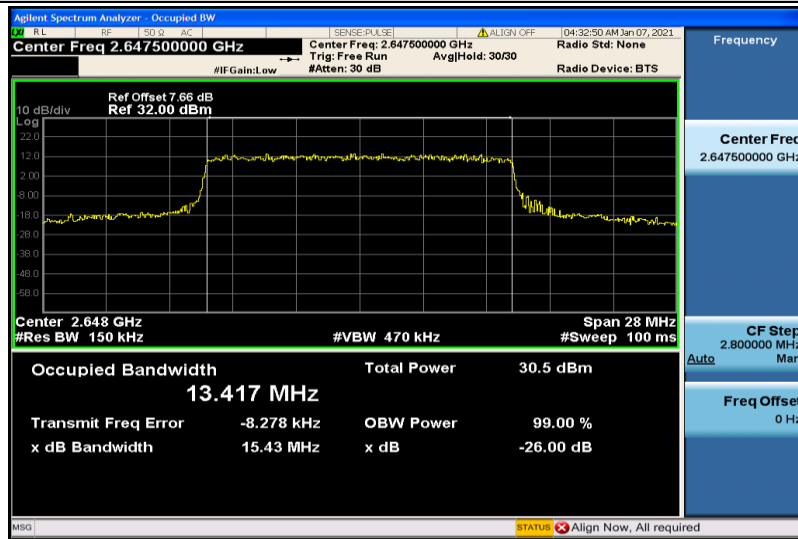

Band41-10MHz-16QAM-40740-50RB#0-8.9508

Band41-10MHz-16QAM-41190-50RB#0-8.9380

Band41-15MHz-QPSK-40315-75RB#0-8.9855

Band41-15MHz-QPSK-40740-75RB#0-13.428

Band41-15MHz-QPSK-41165-75RB#0-13.417

Band41-15MHz-16QAM-40315-75RB#0-13.423