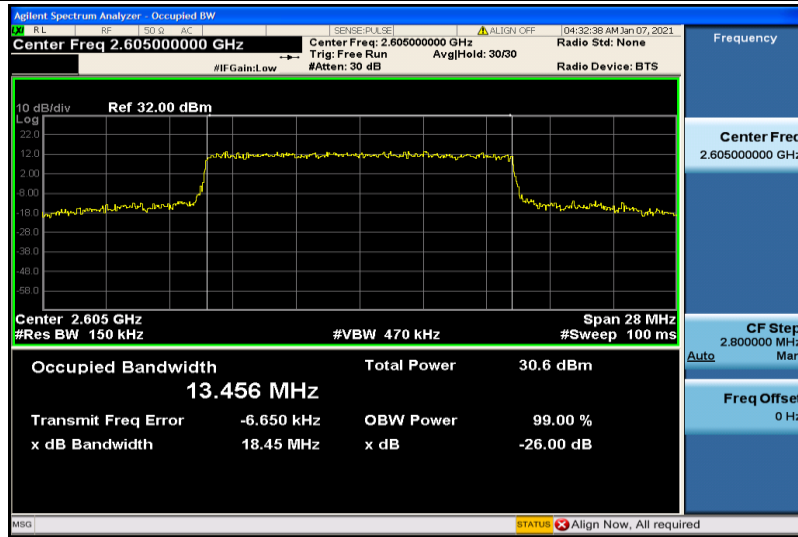

Band41-10MHz-16QAM-40740-50RB#0-8.9508

Band41-10MHz-16QAM-41190-50RB#0-8.9380

Band41-15MHz-QPSK-40315-75RB#0-8.9855

Band41-15MHz-QPSK-40740-75RB#0-13.428

Band41-15MHz-QPSK-41165-75RB#0-13.417

Band41-15MHz-16QAM-40315-75RB#0-13.423