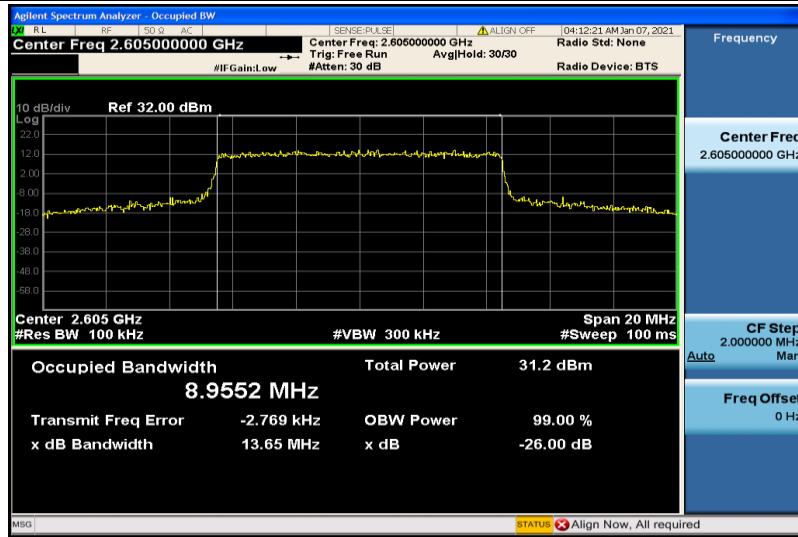

Band41-10MHz-QPSK-40740-50RB#0-8.9552