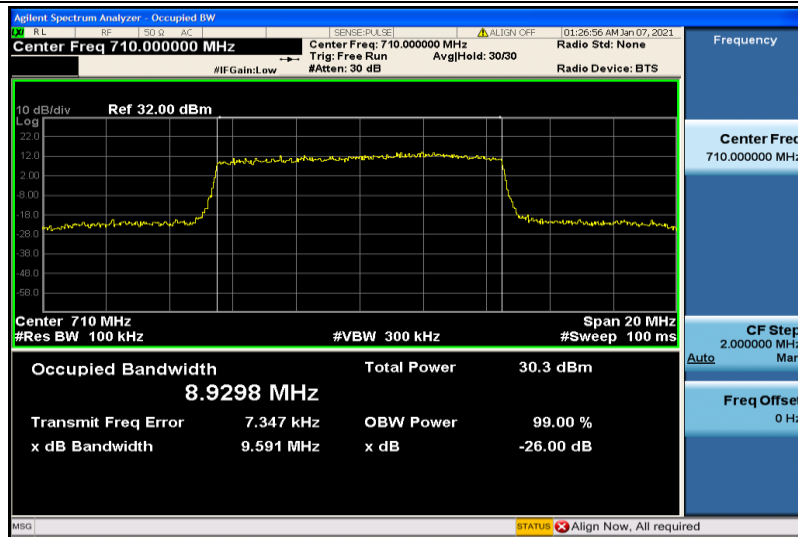

Band17-5MHz-16QAM-23790-25RB#0-4.4828

Band17-5MHz-16QAM-23825-25RB#0-4.4664

Band17-10MHz-QPSK-23780-50RB#0-8.9437

Band17-10MHz-QPSK-23790-50RB#0-8.9230

Band17-10MHz-QPSK-23800-50RB#0-8.8959

Band17-10MHz-16QAM-23780-50RB#0-8.9365