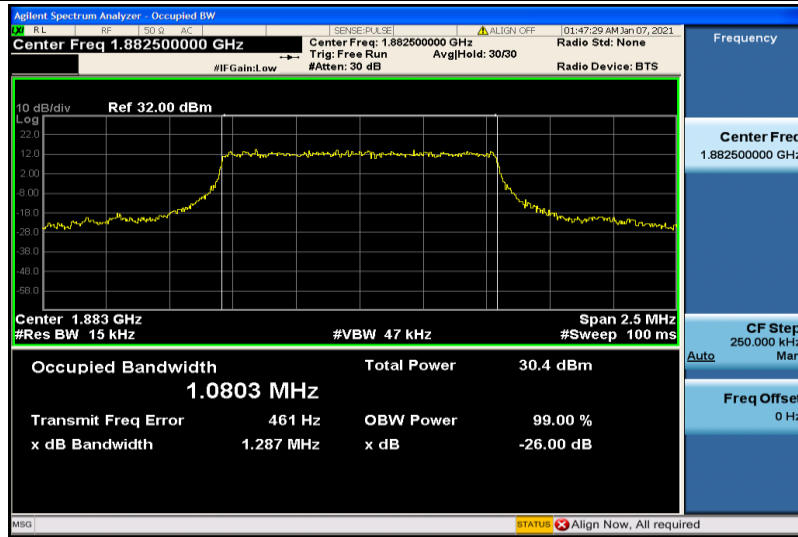

Band25-1.4MHz-QPSK-26047-6RB#0-1.0853

Band25-1.4MHz-QPSK-26365-6RB#0-1.0803