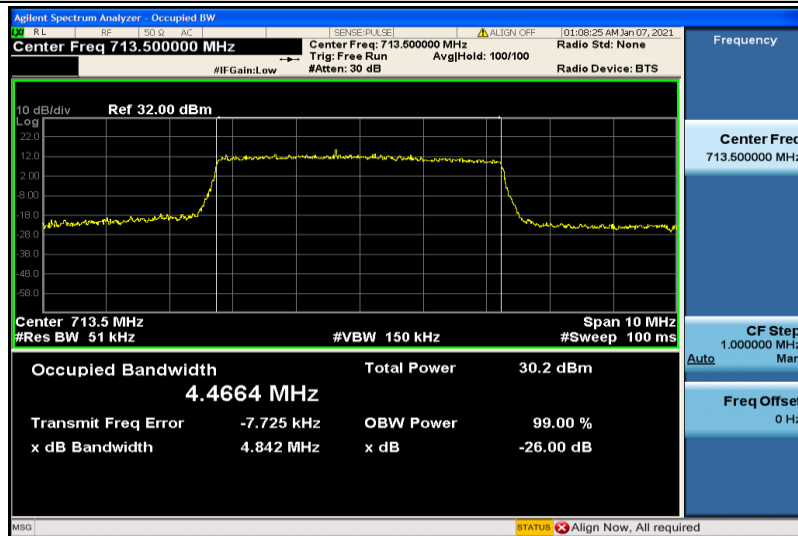

Band17-5MHz-16QAM-23790-25RB#0-4.4828

Band17-5MHz-16QAM-23825-25RB#0-4.4664