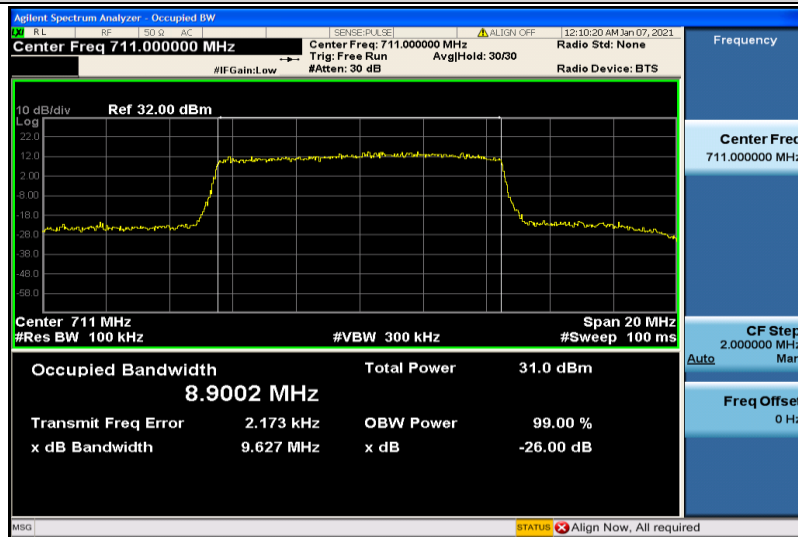

Band12-10MHz-QPSK-23095-50RB#0-8.9637

Band12-10MHz-QPSK-23130-50RB#0-8.9002