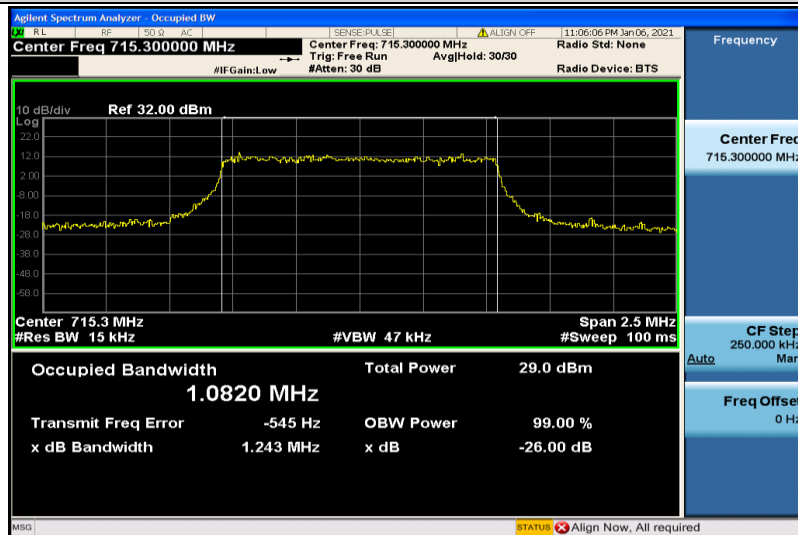

Band12-1.4MHz-QPSK-23017-6RB#0-1.0822

Band12-1.4MHz-QPSK-23095-6RB#0-1.0812

Band12-1.4MHz-QPSK-23173-6RB#0-1.0852

Band12-1.4MHz-16QAM-23017-6RB#0-1.0815

Band12-1.4MHz-16QAM-23095-6RB#0-1.0791

Band12-1.4MHz-16QAM-23173-6RB#0-1.0820