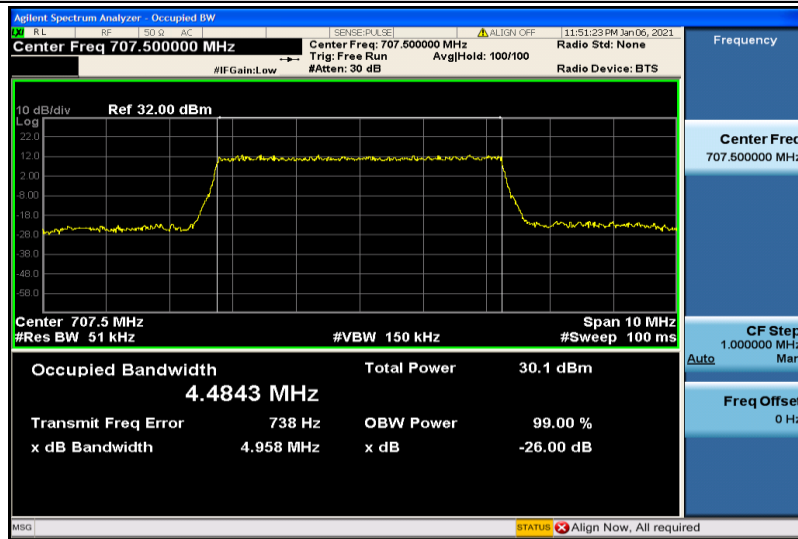

Band12-5MHz-QPSK-23035-25RB#0-4.4582

Band12-5MHz-QPSK-23095-25RB#0-4.4880

Band12-5MHz-QPSK-23155-25RB#0-4.4758

Band12-5MHz-16QAM-23035-25RB#0-4.4699

Band12-5MHz-16QAM-23095-25RB#0-4.4843

Band12-5MHz-16QAM-23155-25RB#0-4.4636