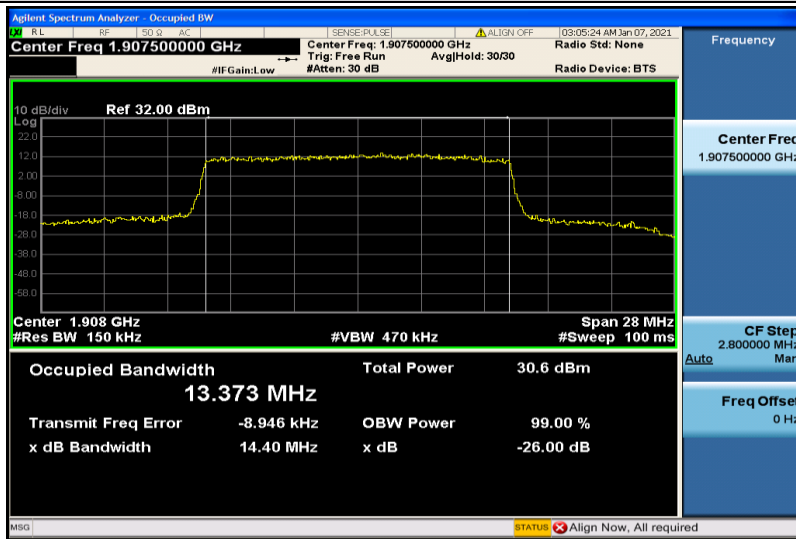

Band25-15MHz-16QAM-26365-75RB#0-13.397

Band25-15MHz-16QAM-26615-75RB#0-13.373