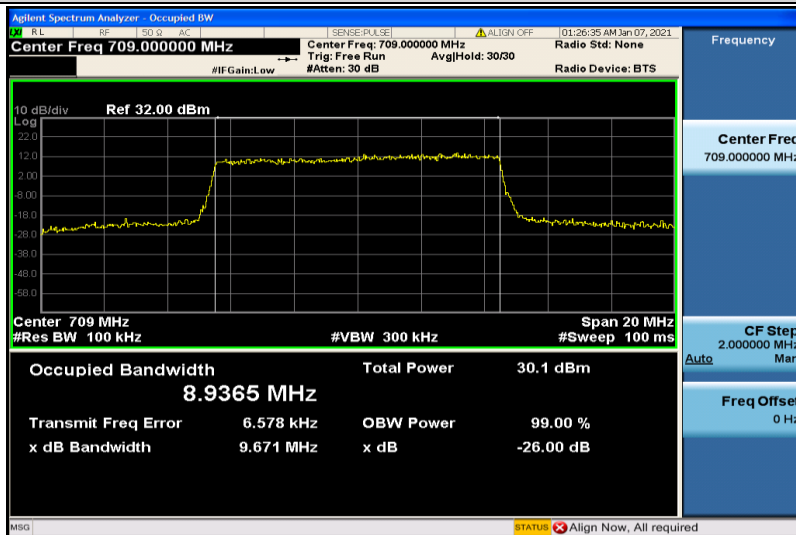

Band17-5MHz-16QAM-23790-25RB#0-4.4828

Band17-5MHz-16QAM-23825-25RB#0-4.4664

Band17-10MHz-QPSK-23780-50RB#0-8.9437

Band17-10MHz-QPSK-23790-50RB#0-8.9230

Band17-10MHz-QPSK-23800-50RB#0-8.8959

Band17-10MHz-16QAM-23780-50RB#0-8.9365