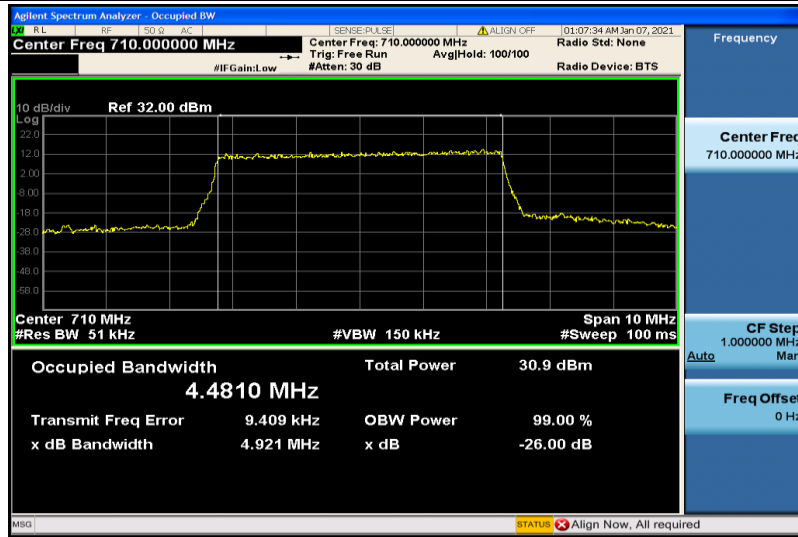

Band17-5MHz-QPSK-23755-25RB#0-4.4742

Band17-5MHz-QPSK-23790-25RB#0-4.4810