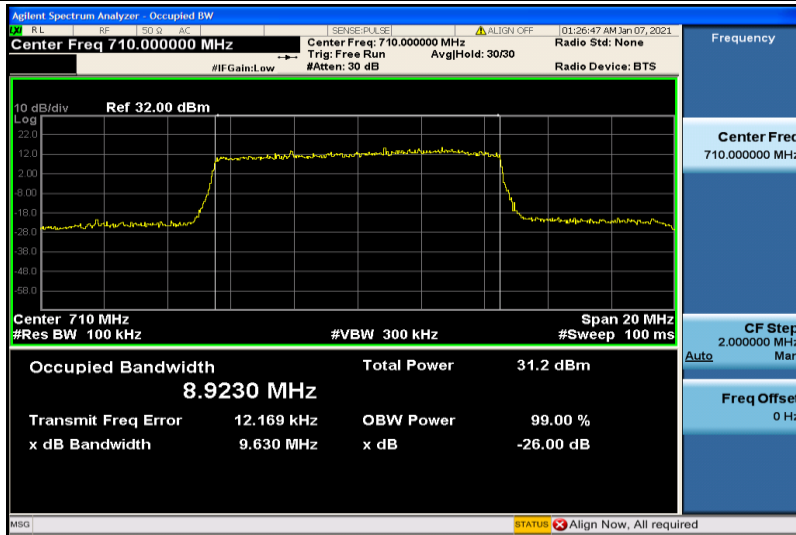

Band17-10MHz-QPSK-23780-50RB#0-8.9437

Band17-10MHz-QPSK-23790-50RB#0-8.9230