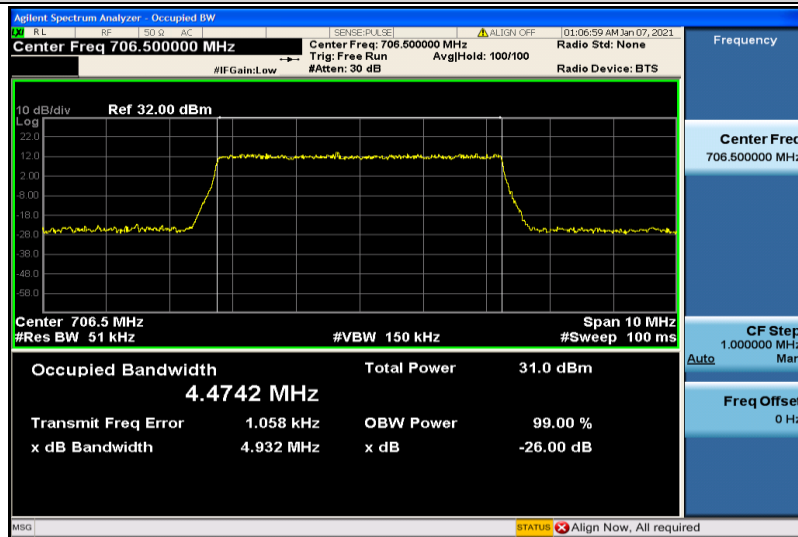

Band13-10MHz-16QAM-23230-50RB#0-8.9054

Band17-5MHz-QPSK-23755-25RB#0-4.4742