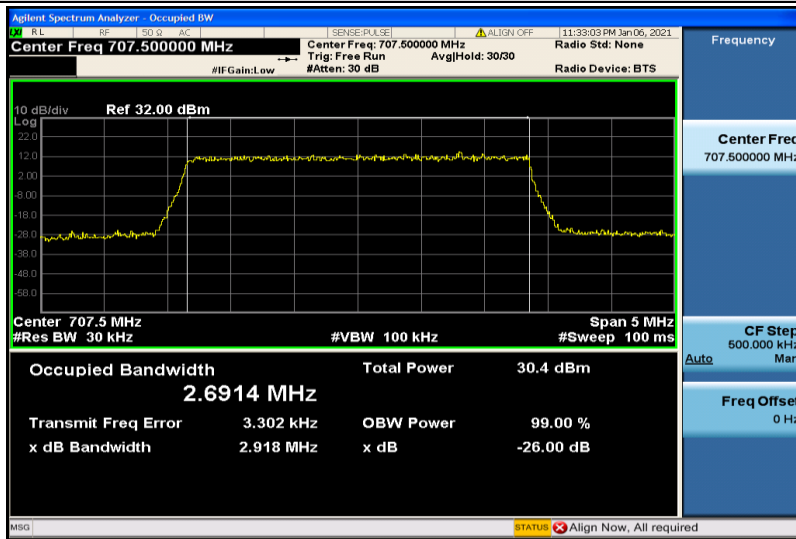

Band12-3MHz-QPSK-23025-15RB#0-2.6859

Band12-3MHz-QPSK-23095-15RB#0-2.6914