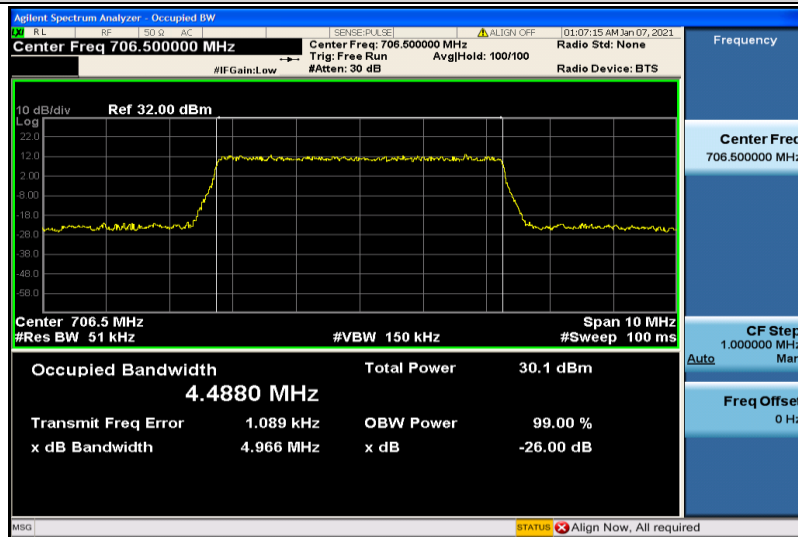

Band13-10MHz-QPSK-23230-50RB#0-8.9086

Band13-10MHz-16QAM-23230-50RB#0-8.9054

Band17-5MHz-QPSK-23755-25RB#0-4.4742

Band17-5MHz-QPSK-23790-25RB#0-4.4810

Band17-5MHz-QPSK-23825-25RB#0-4.4793

Band17-5MHz-16QAM-23755-25RB#0-4.4880