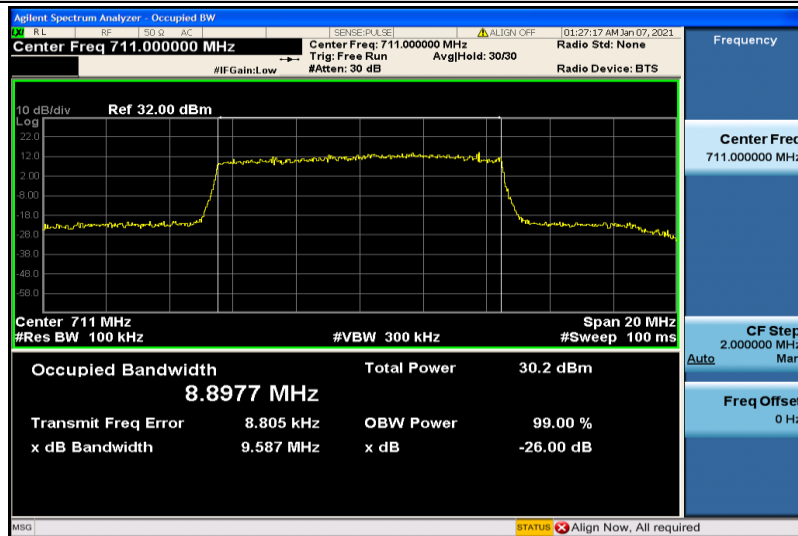

Band17-10MHz-16QAM-23790-50RB#0-8.9298

Band17-10MHz-16QAM-23800-50RB#0-8.8977