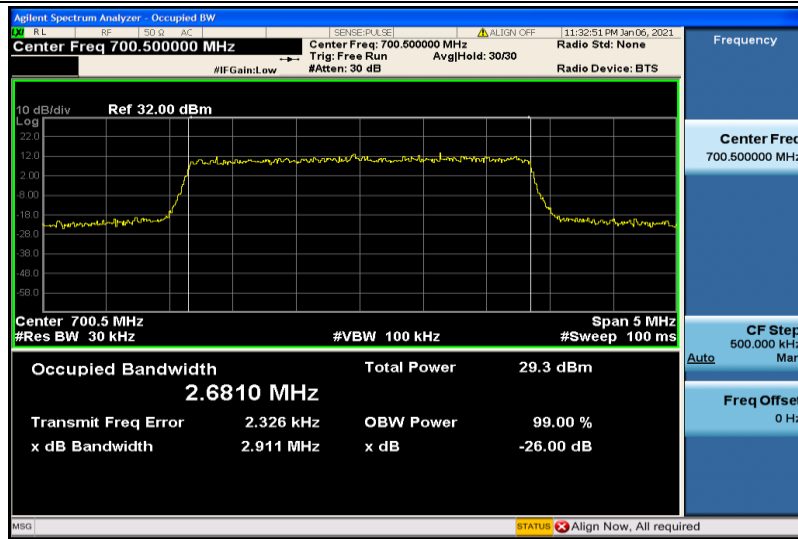

Band12-3MHz-QPSK-23165-15RB#0-2.6864

Band12-3MHz-16QAM-23025-15RB#0-2.6810