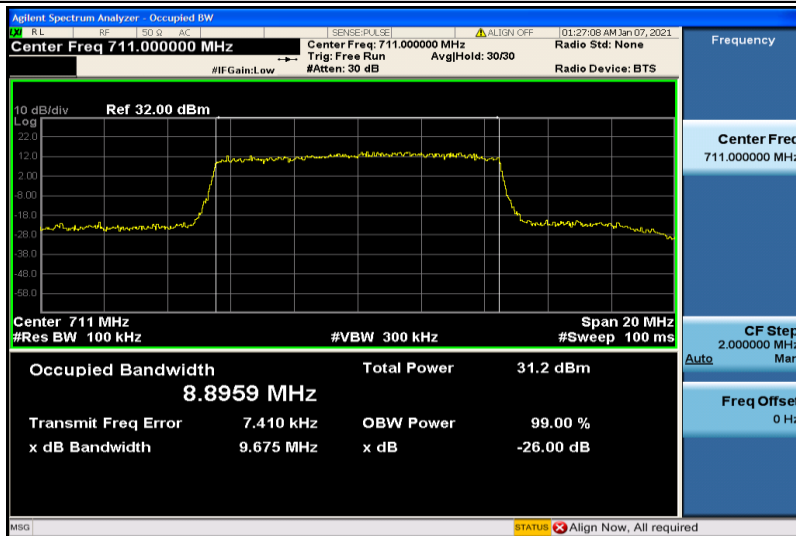

Band17-5MHz-16QAM-23790-25RB#0-4.4828

Band17-5MHz-16QAM-23825-25RB#0-4.4664

Band17-10MHz-QPSK-23780-50RB#0-8.9437

Band17-10MHz-QPSK-23790-50RB#0-8.9230

Band17-10MHz-QPSK-23800-50RB#0-8.8959

Band17-10MHz-16QAM-23780-50RB#0-8.9365