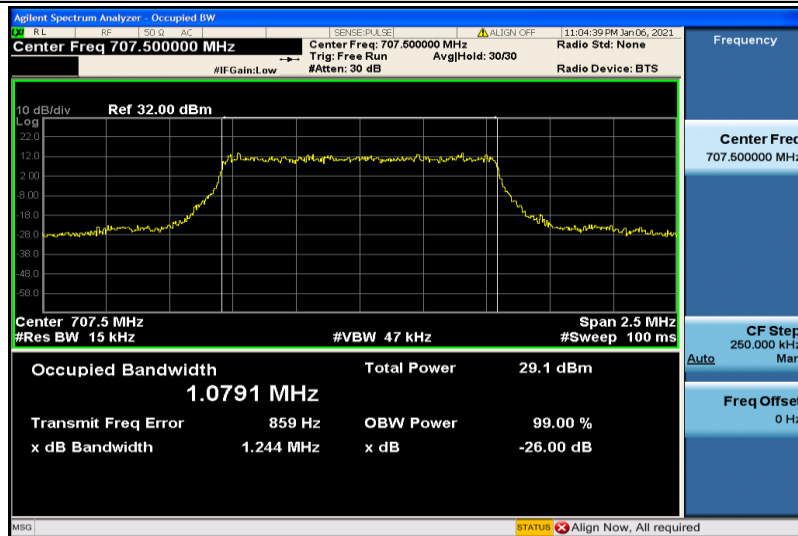

Band12-1.4MHz-QPSK-23017-6RB#0-1.0822

Band12-1.4MHz-QPSK-23095-6RB#0-1.0812

Band12-1.4MHz-QPSK-23173-6RB#0-1.0852

Band12-1.4MHz-16QAM-23017-6RB#0-1.0815

Band12-1.4MHz-16QAM-23095-6RB#0-1.0791

Band12-1.4MHz-16QAM-23173-6RB#0-1.0820