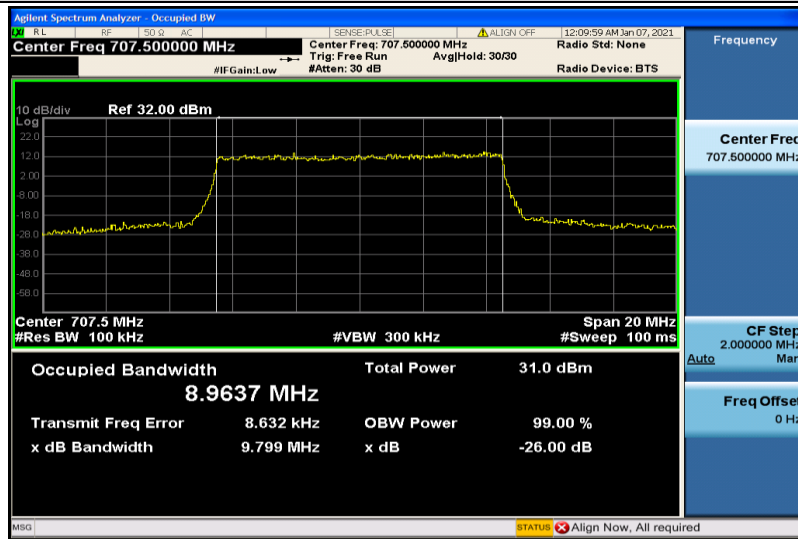

Band12-10MHz-QPSK-23060-50RB#0-8.9212

Band12-10MHz-QPSK-23095-50RB#0-8.9637