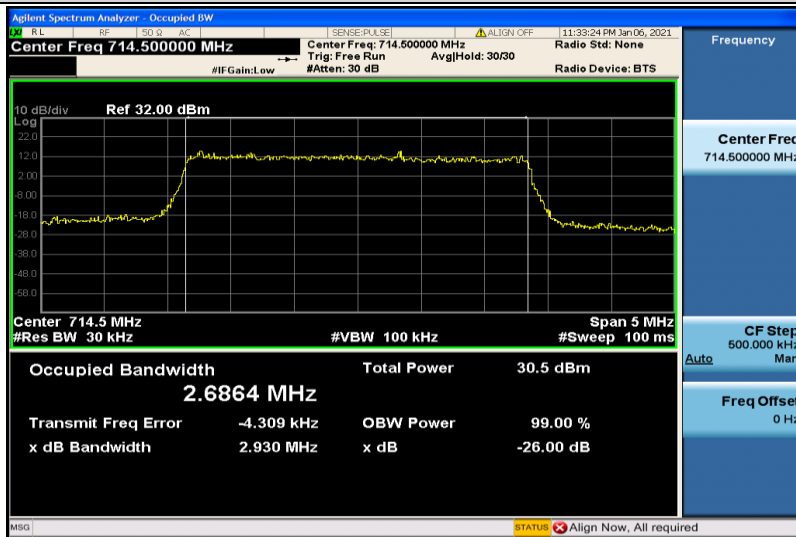

Band12-3MHz-QPSK-23095-15RB#0-2.6914

Band12-3MHz-QPSK-23165-15RB#0-2.6864