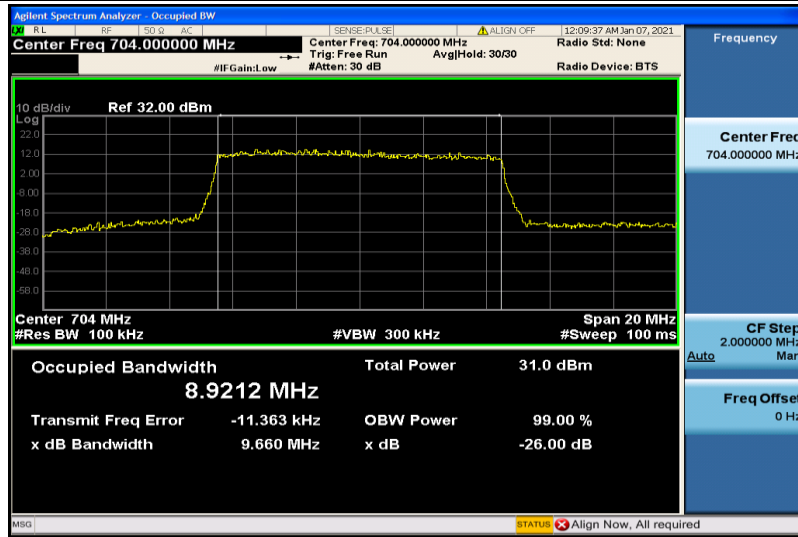

Band12-5MHz-QPSK-23035-25RB#0-4.4582

Band12-5MHz-QPSK-23095-25RB#0-4.4880

Band12-5MHz-QPSK-23155-25RB#0-4.4758

Band12-5MHz-16QAM-23035-25RB#0-4.4699

Band12-5MHz-16QAM-23095-25RB#0-4.4843

Band12-5MHz-16QAM-23155-25RB#0-4.4636