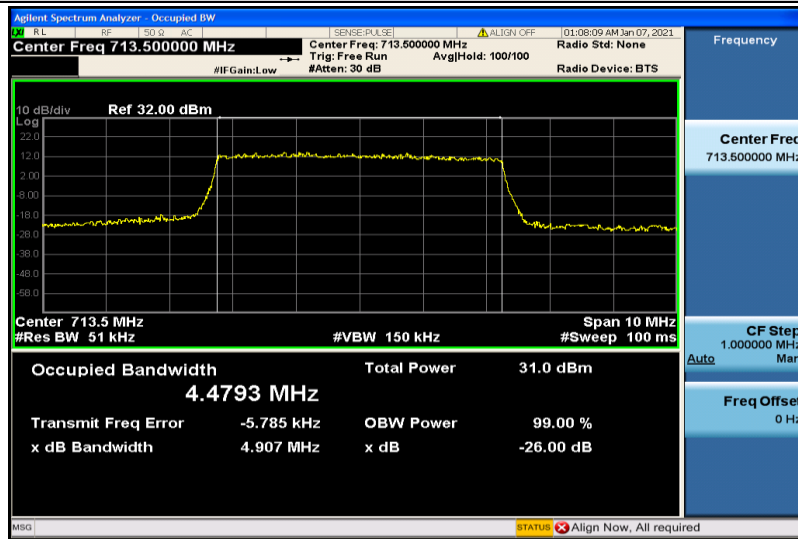

Band13-10MHz-QPSK-23230-50RB#0-8.9086

Band13-10MHz-16QAM-23230-50RB#0-8.9054

Band17-5MHz-QPSK-23755-25RB#0-4.4742

Band17-5MHz-QPSK-23790-25RB#0-4.4810

Band17-5MHz-QPSK-23825-25RB#0-4.4793

Band17-5MHz-16QAM-23755-25RB#0-4.4880