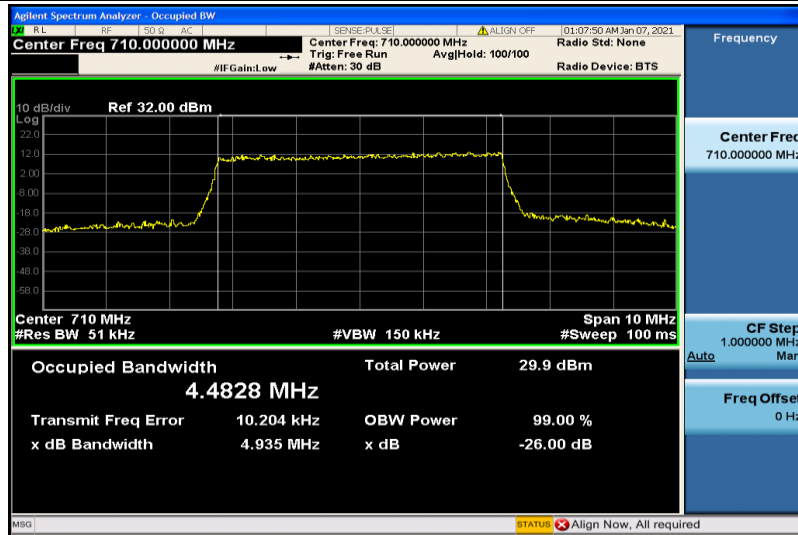

Band13-10MHz-QPSK-23230-50RB#0-8.9086

Band13-10MHz-16QAM-23230-50RB#0-8.9054

Band17-5MHz-QPSK-23755-25RB#0-4.4742

Band17-5MHz-QPSK-23790-25RB#0-4.4810

Band17-5MHz-QPSK-23825-25RB#0-4.4793

Band17-5MHz-16QAM-23755-25RB#0-4.4880