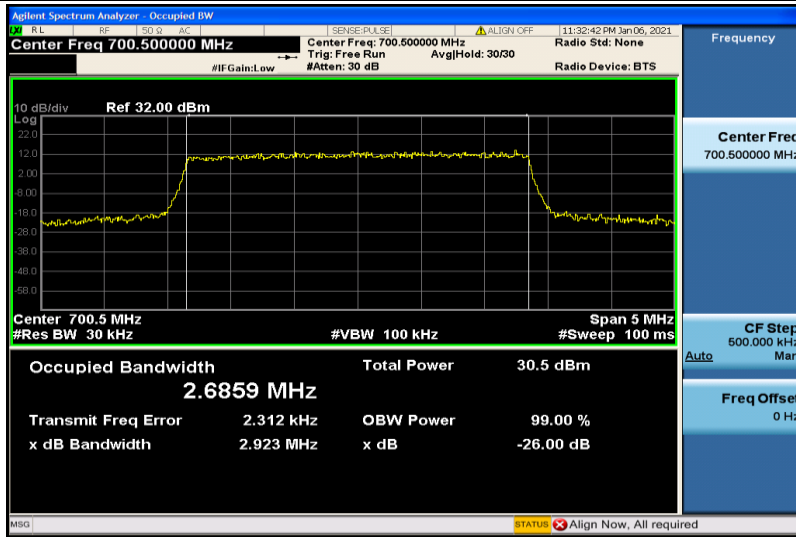

Band12-1.4MHz-QPSK-23017-6RB#0-1.0822

Band12-1.4MHz-QPSK-23095-6RB#0-1.0812

Band12-1.4MHz-QPSK-23173-6RB#0-1.0852

Band12-1.4MHz-16QAM-23017-6RB#0-1.0815

Band12-1.4MHz-16QAM-23095-6RB#0-1.0791

Band12-1.4MHz-16QAM-23173-6RB#0-1.0820