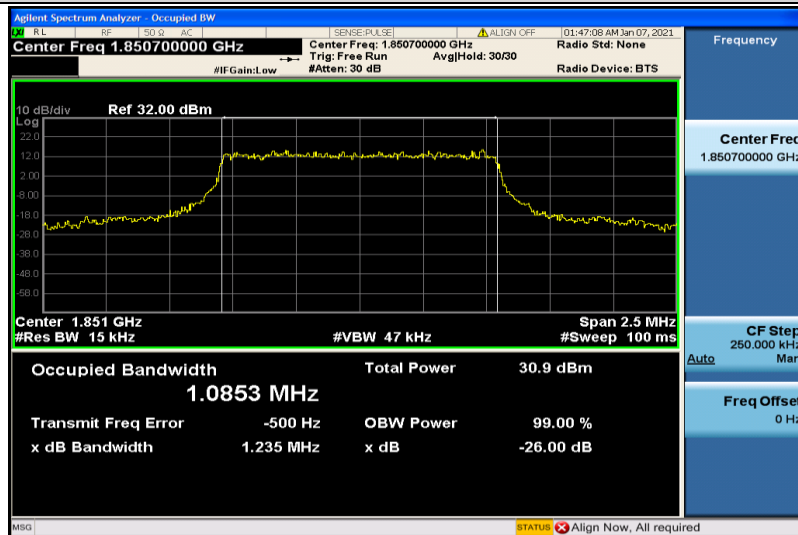

Band17-10MHz-16QAM-23800-50RB#0-8.8977

Band25-1.4MHz-QPSK-26047-6RB#0-1.0853