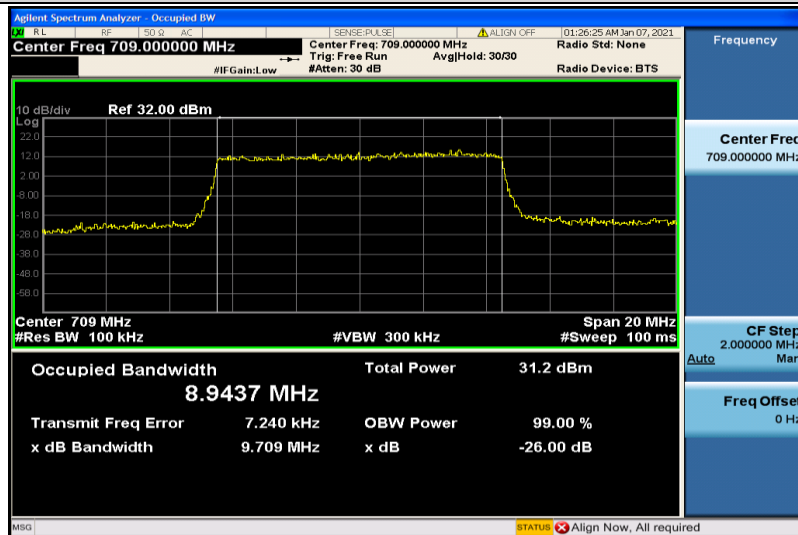

Band17-5MHz-16QAM-23825-25RB#0-4.4664

Band17-10MHz-QPSK-23780-50RB#0-8.9437