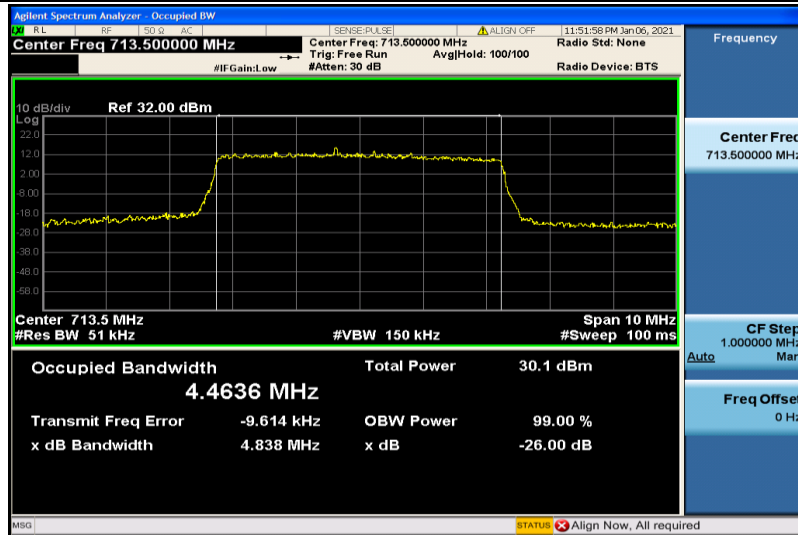

Band12-5MHz-QPSK-23035-25RB#0-4.4582

Band12-5MHz-QPSK-23095-25RB#0-4.4880

Band12-5MHz-QPSK-23155-25RB#0-4.4758

Band12-5MHz-16QAM-23035-25RB#0-4.4699

Band12-5MHz-16QAM-23095-25RB#0-4.4843

Band12-5MHz-16QAM-23155-25RB#0-4.4636