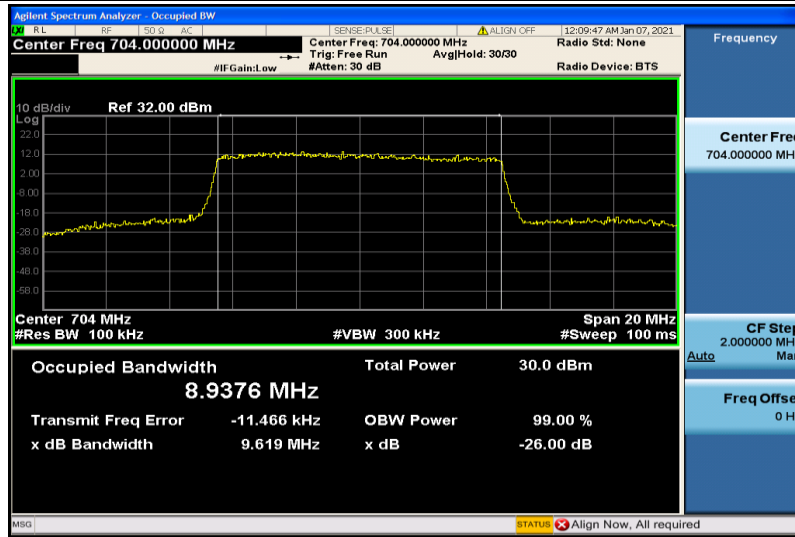

Band12-10MHz-QPSK-23130-50RB#0-8.9002

Band12-10MHz-16QAM-23060-50RB#0-8.9376