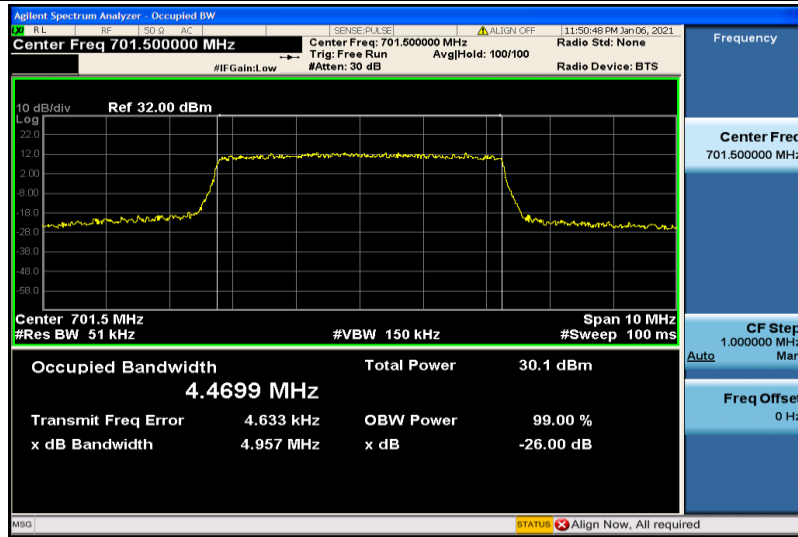

Band12-5MHz-QPSK-23155-25RB#0-4.4758

Band12-5MHz-16QAM-23035-25RB#0-4.4699