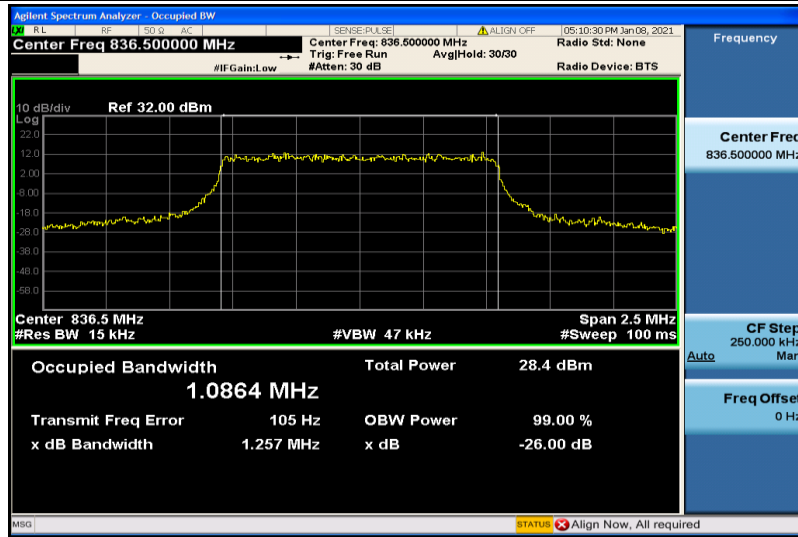

Band26-1.4MHz-QPSK-26797-6RB#0-1.0824

Band26-1.4MHz-QPSK-26915-6RB#0-1.0864