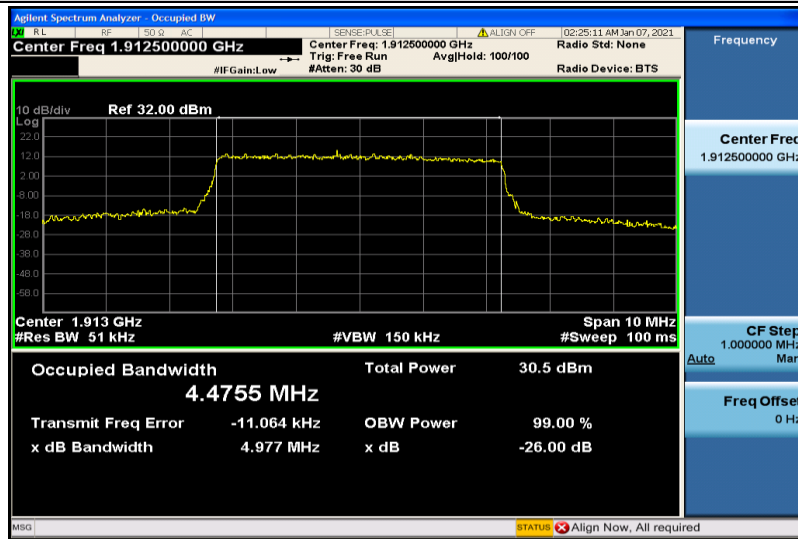

Band25-5MHz-16QAM-26365-25RB#0-4.4866

Band25-5MHz-16QAM-26665-25RB#0-4.4755