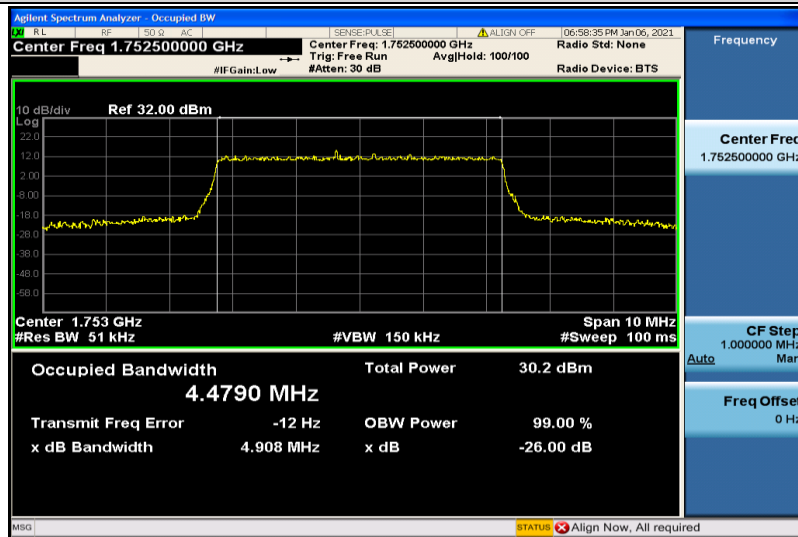

Band4-5MHz-16QAM-20175-25RB#0-4.4851

Band4-5MHz-16QAM-20375-25RB#0-4.4790