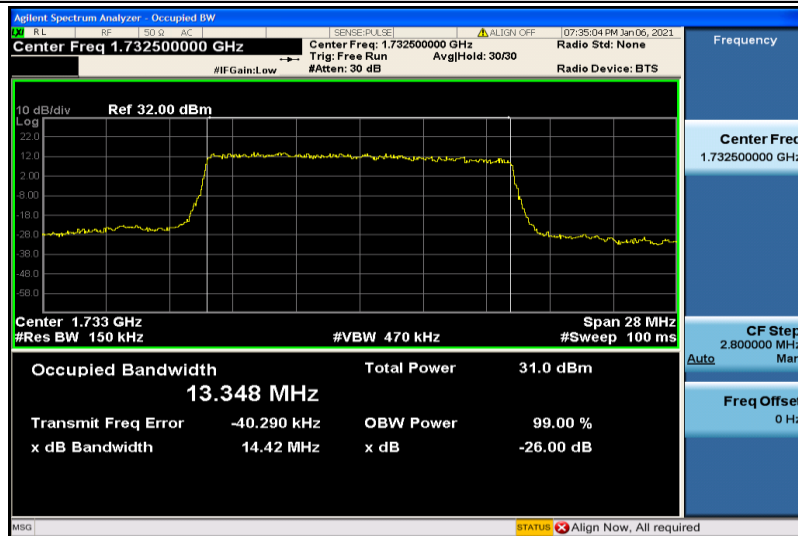

Band4-10MHz-16QAM-20000-50RB#0-8.9349

Band4-10MHz-16QAM-20175-50RB#0-8.9210

Band4-10MHz-16QAM-20350-50RB#0-8.9432

Band4-15MHz-QPSK-20025-75RB#0-13.370

Band4-15MHz-QPSK-20175-75RB#0-13.348

Band4-15MHz-QPSK-20325-75RB#0-13.409