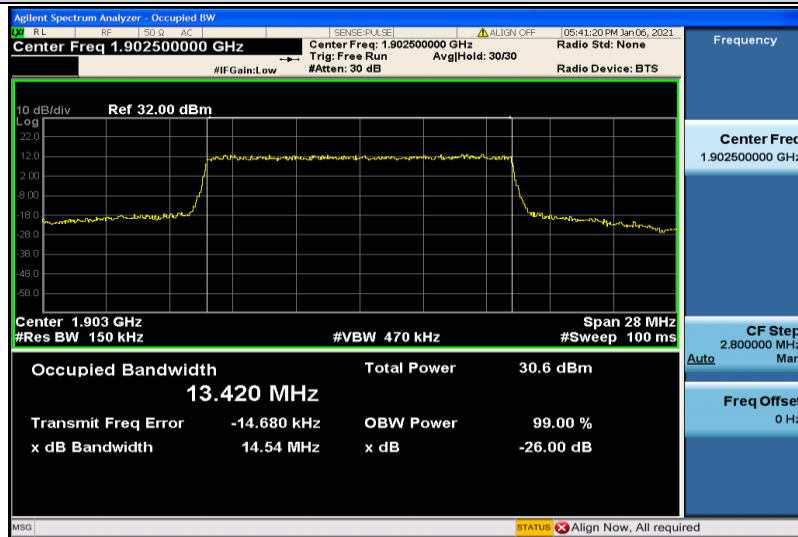

Band2-15MHz-16QAM-18900-75RB#0-13.413

Band2-15MHz-16QAM-19125-75RB#0-13.420