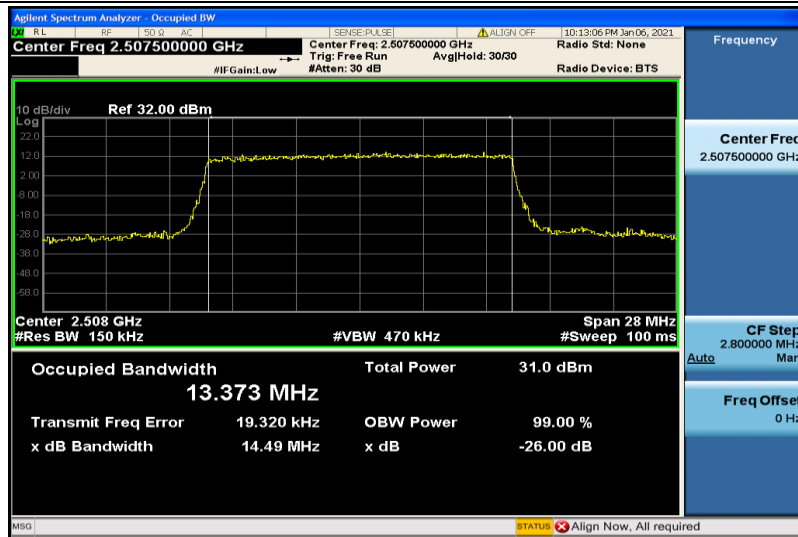

Band7-10MHz-16QAM-20800-50RB#0-8.9341

Band7-10MHz-16QAM-21100-50RB#0-8.9447

Band7-10MHz-16QAM-21400-50RB#0-8.9308

Band7-15MHz-QPSK-20825-75RB#0-13.366

Band7-15MHz-QPSK-21100-75RB#0-13.398

Band7-15MHz-QPSK-21375-75RB#0-13.380