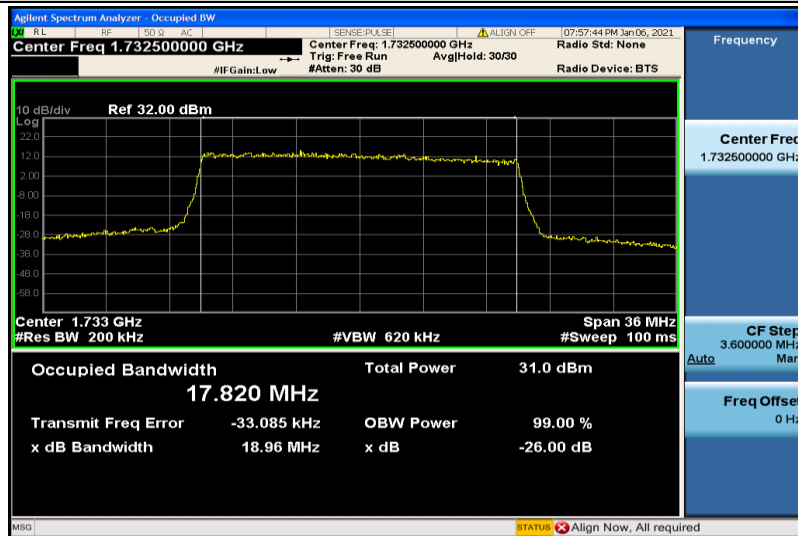

Band4-15MHz-16QAM-20025-75RB#0-13.375

Band4-15MHz-16QAM-20175-75RB#0-13.375

Band4-15MHz-16QAM-20325-75RB#0-13.400

Band4-20MHz-QPSK-20050-100RB#0-17.795

Band4-20MHz-QPSK-20175-100RB#0-17.820

Band4-20MHz-QPSK-20300-100RB#0-17.863