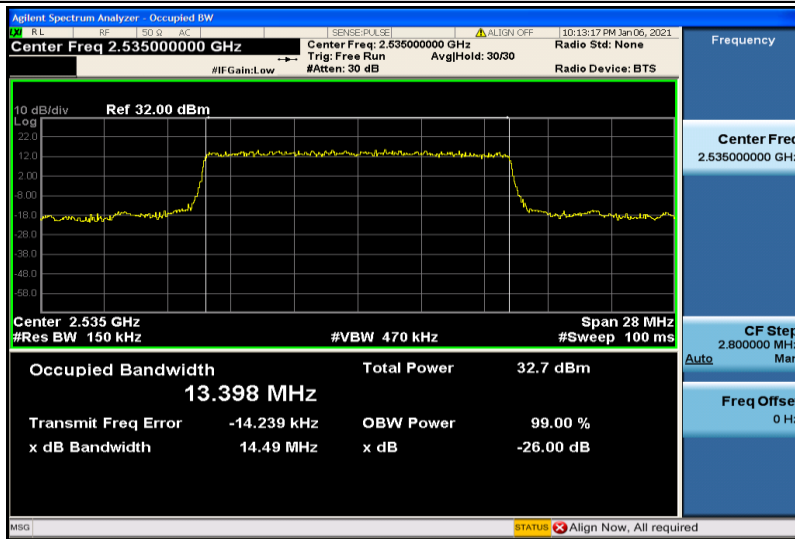

Band7-10MHz-16QAM-20800-50RB#0-8.9341

Band7-10MHz-16QAM-21100-50RB#0-8.9447

Band7-10MHz-16QAM-21400-50RB#0-8.9308

Band7-15MHz-QPSK-20825-75RB#0-13.366

Band7-15MHz-QPSK-21100-75RB#0-13.398

Band7-15MHz-QPSK-21375-75RB#0-13.380