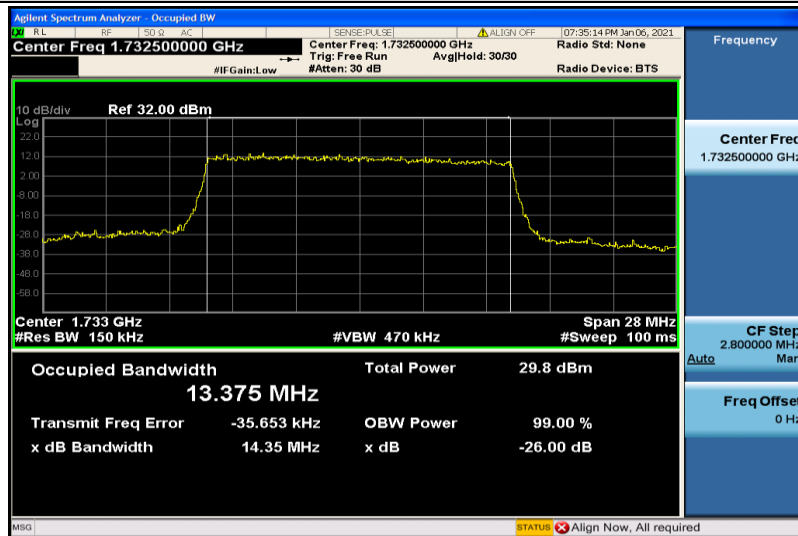

Band4-15MHz-16QAM-20025-75RB#0-13.375

Band4-15MHz-16QAM-20175-75RB#0-13.375