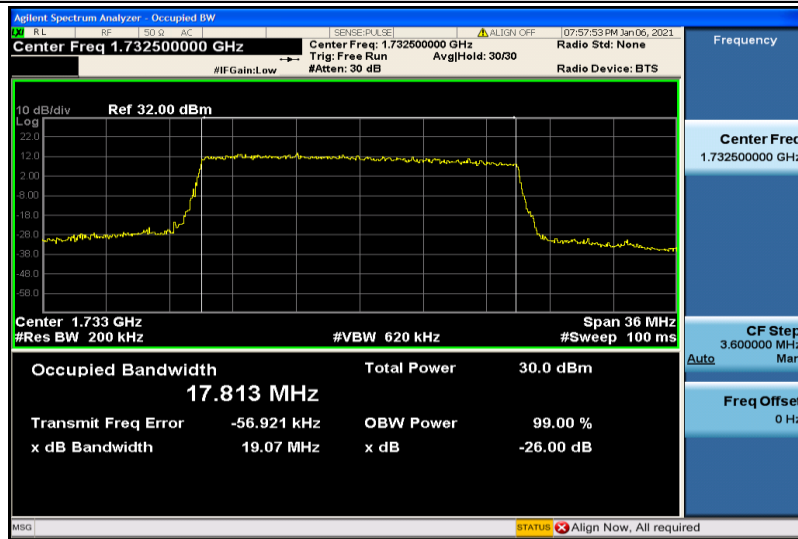

Band4-20MHz-16QAM-20050-100RB#0-17.772

Band4-20MHz-16QAM-20175-100RB#0-17.813