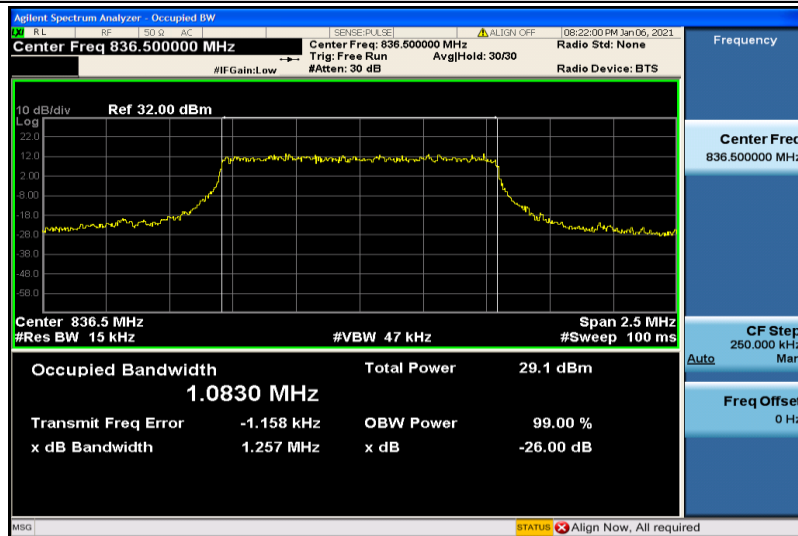

Band4-20MHz-16QAM-20050-100RB#0-17.772

Band4-20MHz-16QAM-20175-100RB#0-17.813

Band4-20MHz-16QAM-20300-100RB#0-17.887

Band5-1.4MHz-QPSK-20407-6RB#0-1.0811

Band5-1.4MHz-QPSK-20525-6RB#0-1.0830

Band5-1.4MHz-QPSK-20643-6RB#0-1.0801