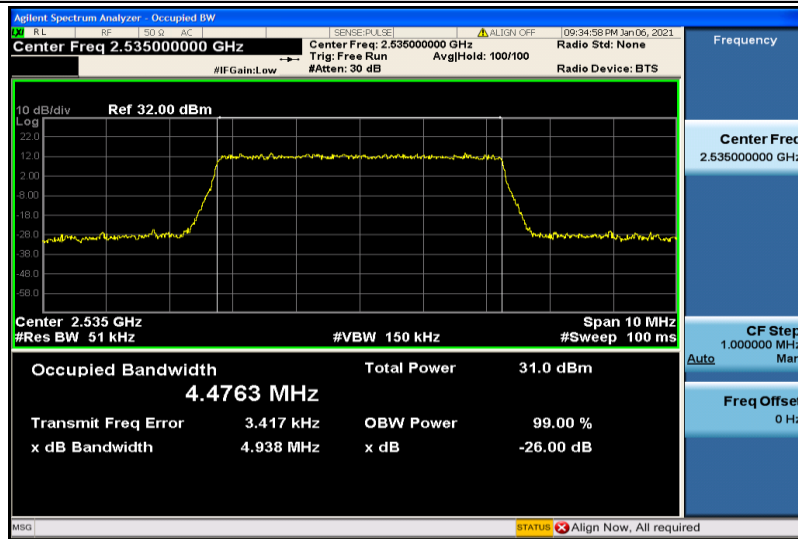

Band7-5MHz-16QAM-20775-25RB#0-4.4730

Band7-5MHz-16QAM-21100-25RB#0-4.4763