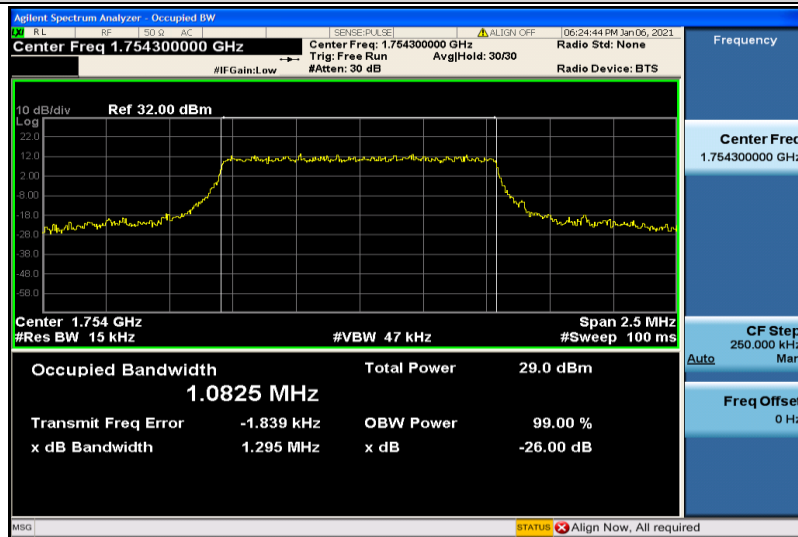

Band4-1.4MHz-16QAM-20175-6RB#0-1.0777

Band4-1.4MHz-16QAM-20393-6RB#0-1.0825