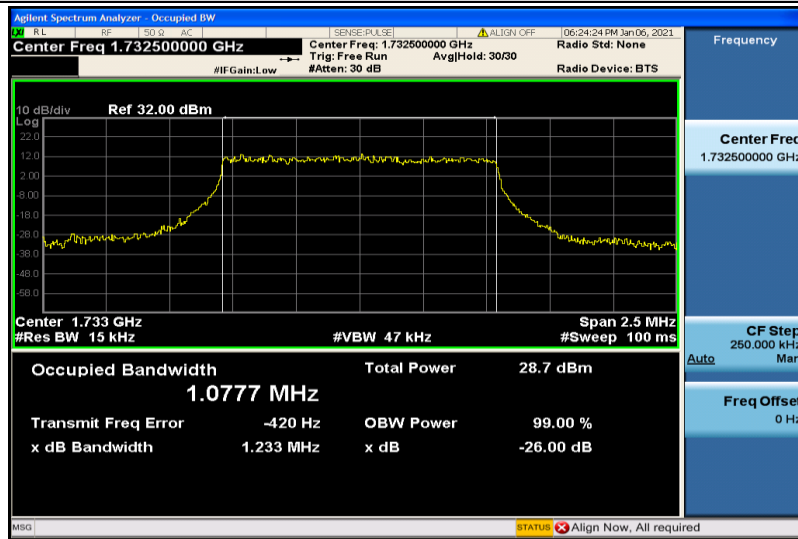

Band4-1.4MHz-16QAM-19957-6RB#0-1.0802

Band4-1.4MHz-16QAM-20175-6RB#0-1.0777