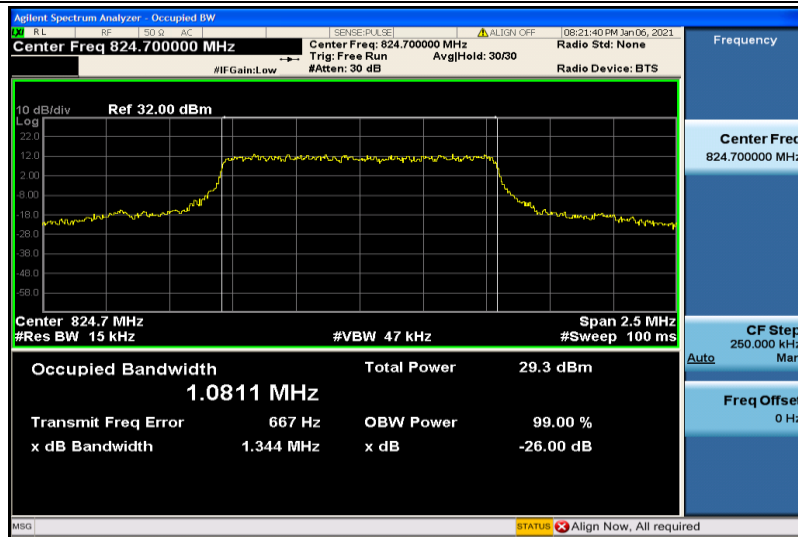

Band4-20MHz-16QAM-20300-100RB#0-17.887

Band5-1.4MHz-QPSK-20407-6RB#0-1.0811