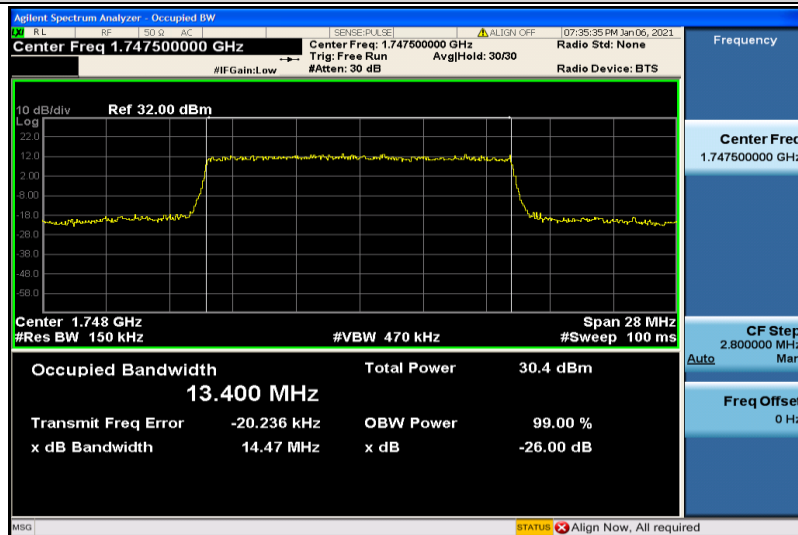

Band4-15MHz-16QAM-20175-75RB#0-13.375

Band4-15MHz-16QAM-20325-75RB#0-13.400