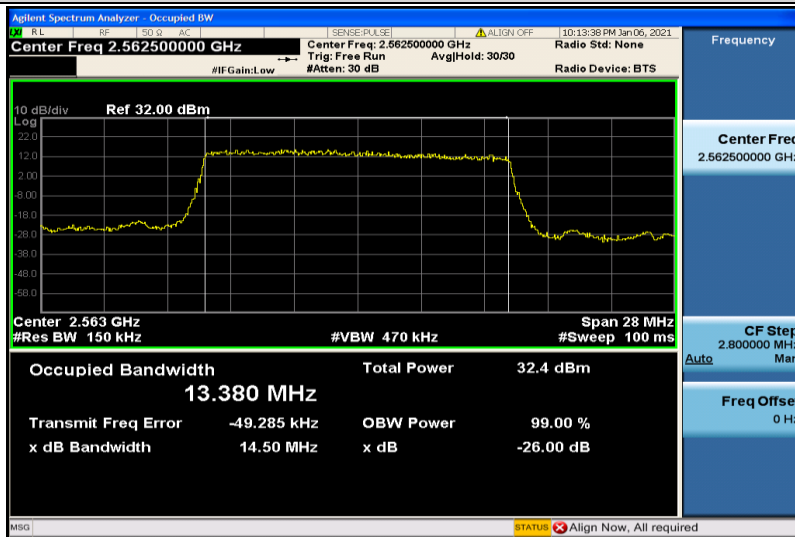

Band7-10MHz-16QAM-20800-50RB#0-8.9341

Band7-10MHz-16QAM-21100-50RB#0-8.9447

Band7-10MHz-16QAM-21400-50RB#0-8.9308

Band7-15MHz-QPSK-20825-75RB#0-13.366

Band7-15MHz-QPSK-21100-75RB#0-13.398

Band7-15MHz-QPSK-21375-75RB#0-13.380