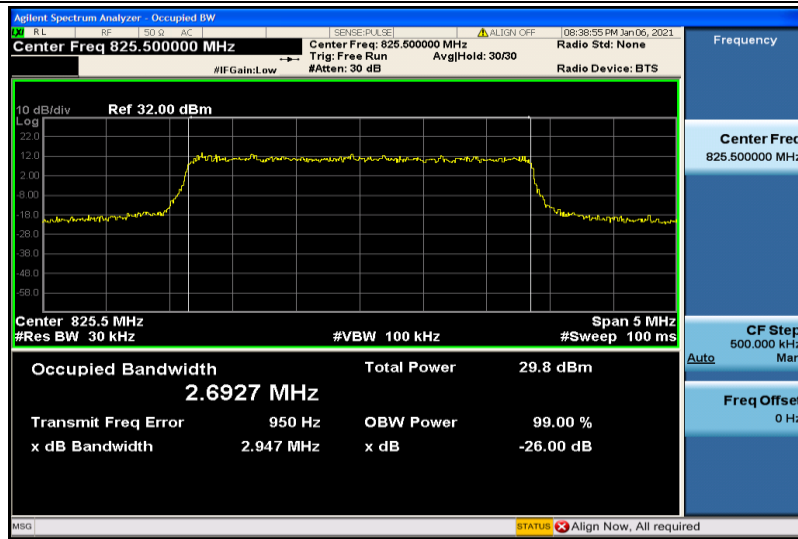

Band5-1.4MHz-16QAM-20643-6RB#0-1.0793

Band5-3MHz-QPSK-20415-15RB#0-2.6927