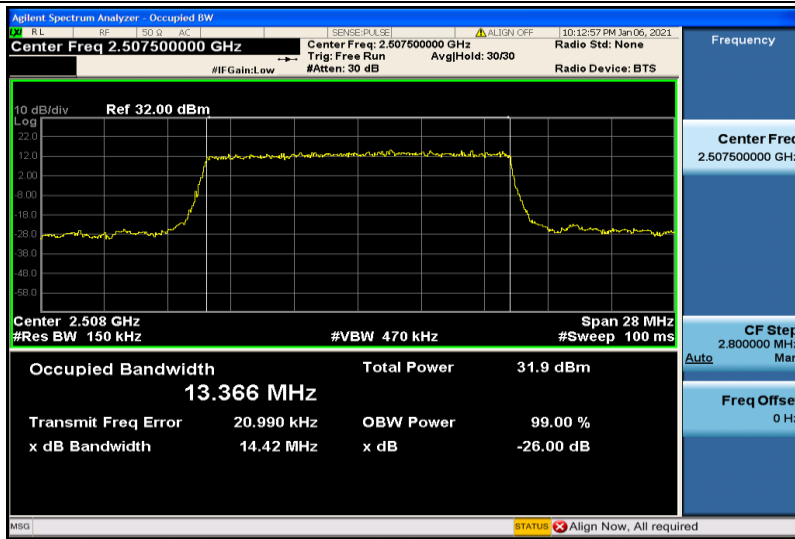

Band7-10MHz-16QAM-21400-50RB#0-8.9308

Band7-15MHz-QPSK-20825-75RB#0-13.366