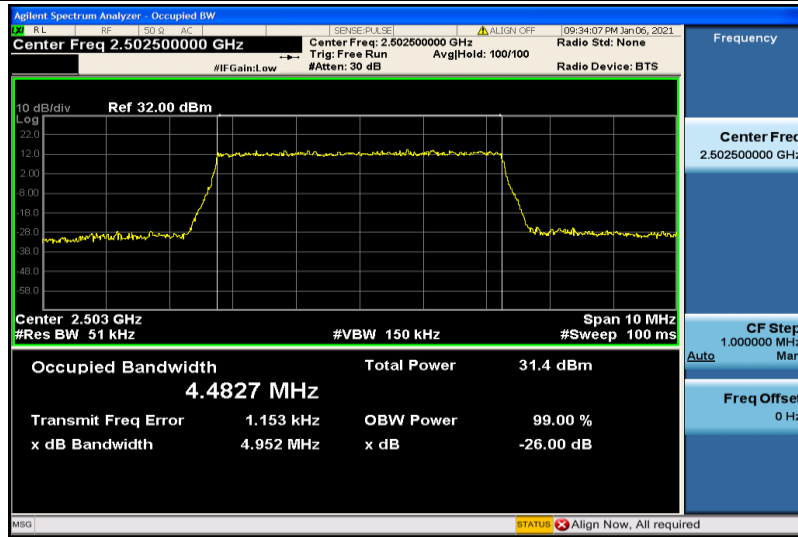

Band5-10MHz-16QAM-20600-50RB#0-8.9312

Band7-5MHz-QPSK-20775-25RB#0-4.4827