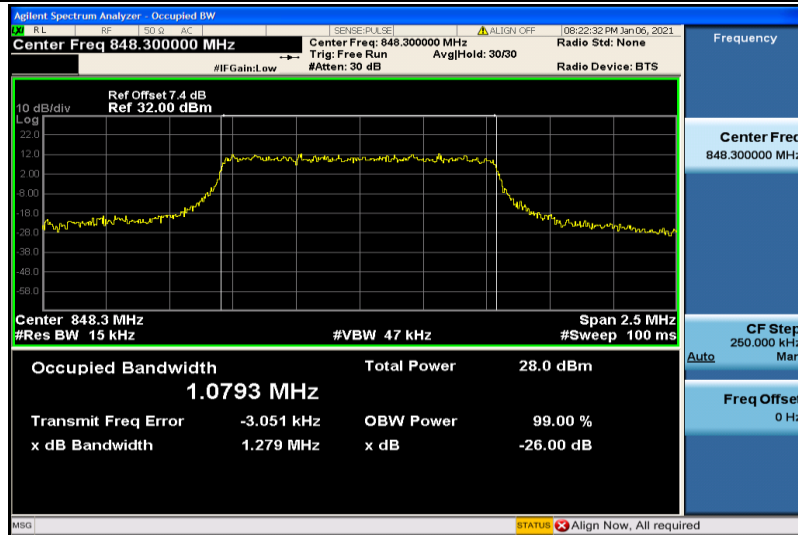

Band5-1.4MHz-16QAM-20525-6RB#0-1.0813

Band5-1.4MHz-16QAM-20643-6RB#0-1.0793