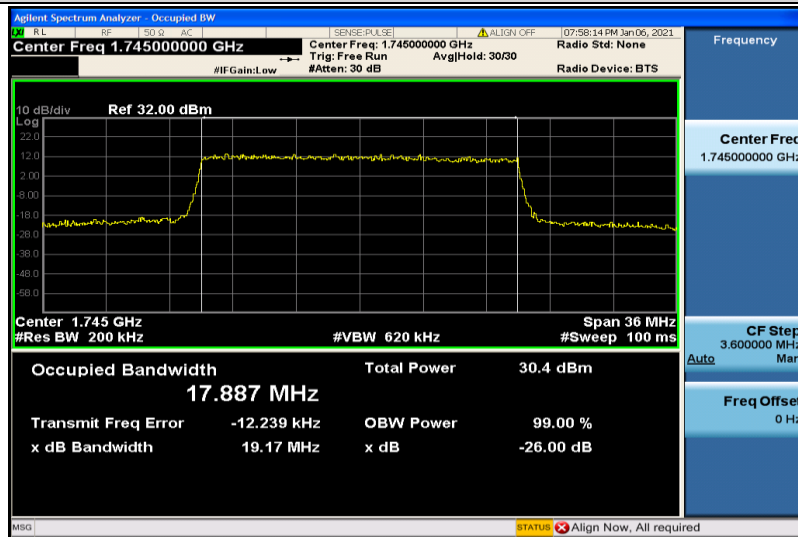

Band4-20MHz-16QAM-20175-100RB#0-17.813

Band4-20MHz-16QAM-20300-100RB#0-17.887