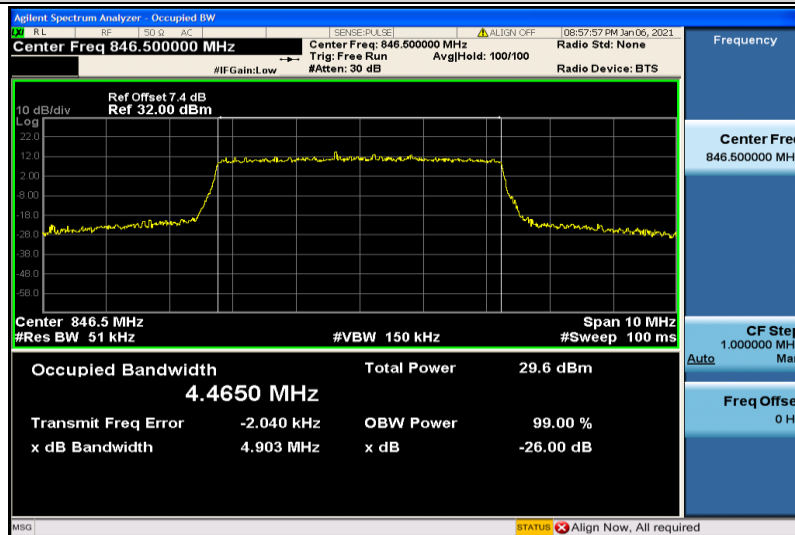

Band5-5MHz-16QAM-20525-25RB#0-4.4747

Band5-5MHz-16QAM-20625-25RB#0-4.4650