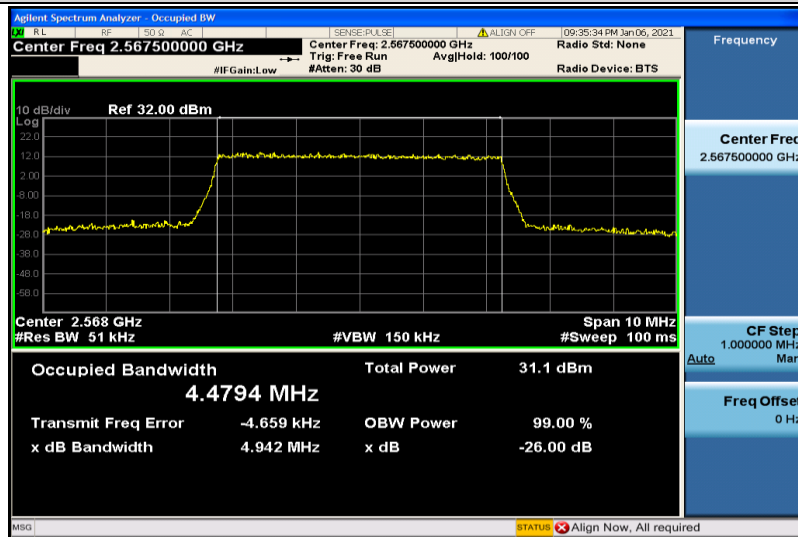

Band7-5MHz-16QAM-21100-25RB#0-4.4763

Band7-5MHz-16QAM-21425-25RB#0-4.4794