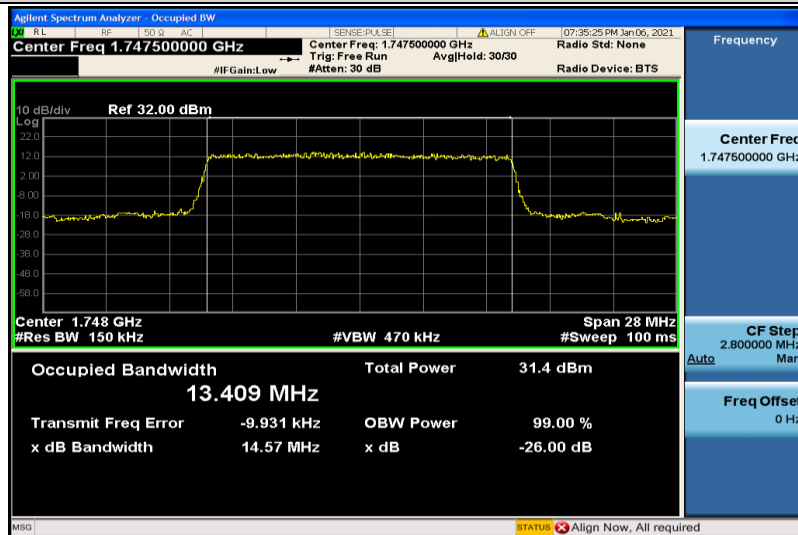

Band4-10MHz-16QAM-20000-50RB#0-8.9349

Band4-10MHz-16QAM-20175-50RB#0-8.9210

Band4-10MHz-16QAM-20350-50RB#0-8.9432

Band4-15MHz-QPSK-20025-75RB#0-13.370

Band4-15MHz-QPSK-20175-75RB#0-13.348

Band4-15MHz-QPSK-20325-75RB#0-13.409