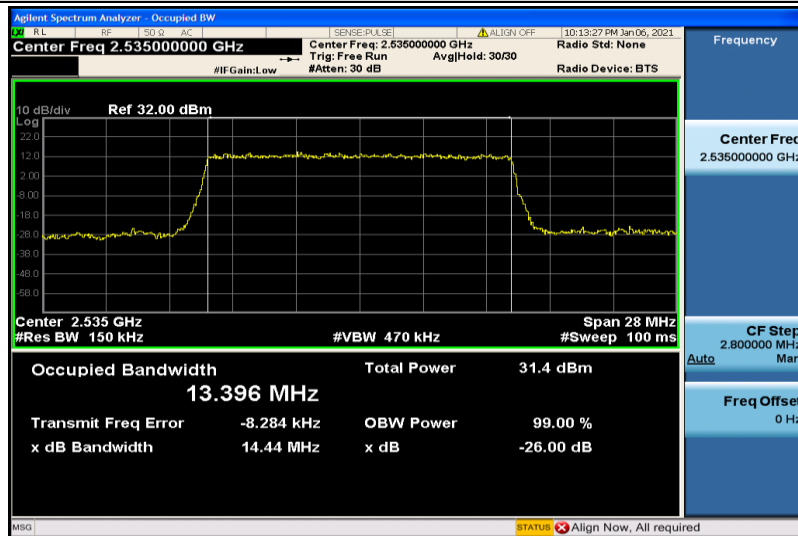

Band7-15MHz-16QAM-20825-75RB#0-13.373

Band7-15MHz-16QAM-21100-75RB#0-13.396