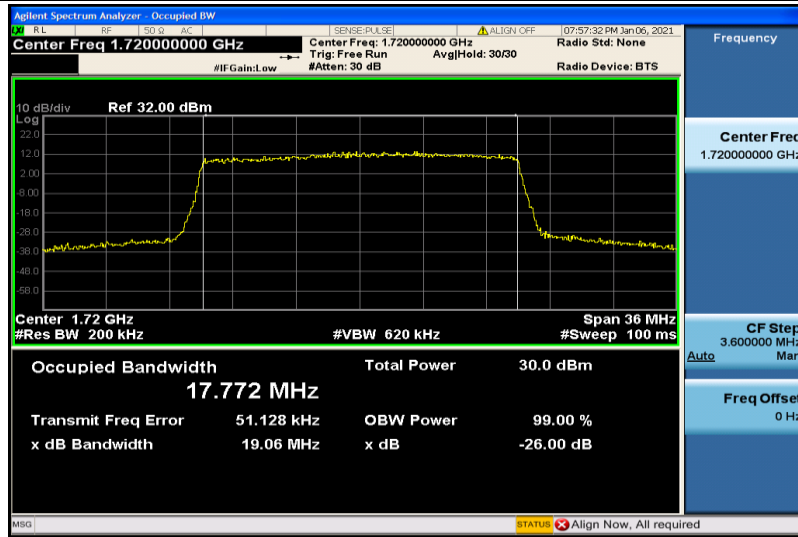

Band4-15MHz-16QAM-20025-75RB#0-13.375

Band4-15MHz-16QAM-20175-75RB#0-13.375

Band4-15MHz-16QAM-20325-75RB#0-13.400

Band4-20MHz-QPSK-20050-100RB#0-17.795

Band4-20MHz-QPSK-20175-100RB#0-17.820

Band4-20MHz-QPSK-20300-100RB#0-17.863