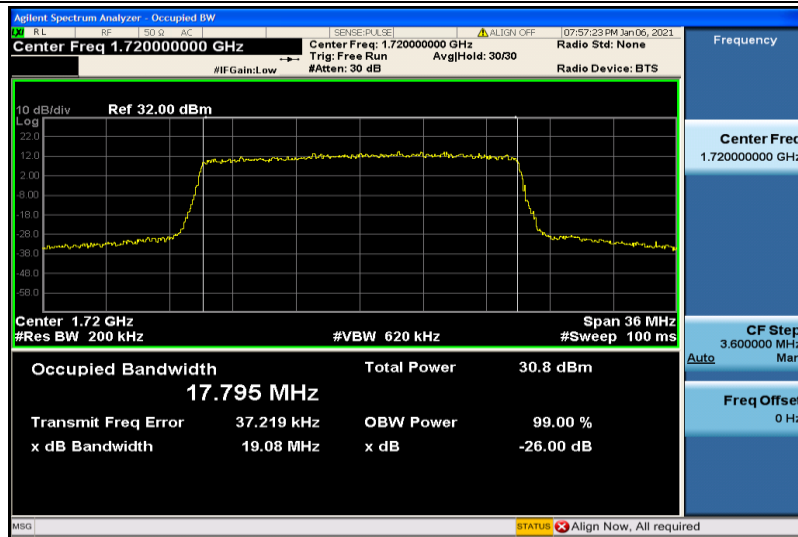

Band4-15MHz-16QAM-20325-75RB#0-13.400

Band4-20MHz-QPSK-20050-100RB#0-17.795