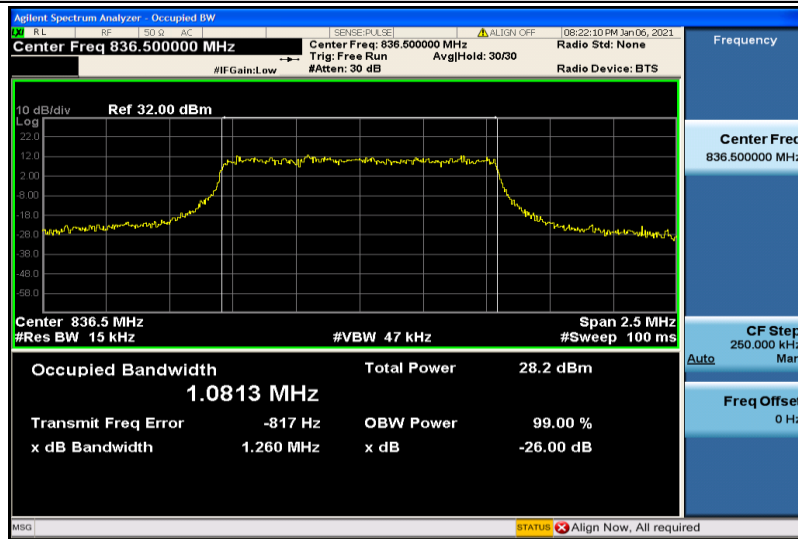

Band5-1.4MHz-16QAM-20407-6RB#0-1.0863

Band5-1.4MHz-16QAM-20525-6RB#0-1.0813