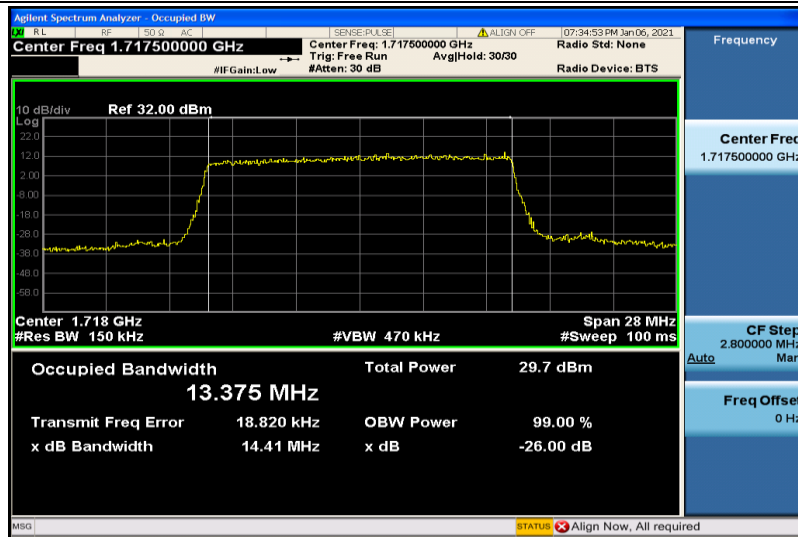

Band4-10MHz-16QAM-20000-50RB#0-8.9349

Band4-10MHz-16QAM-20175-50RB#0-8.9210

Band4-10MHz-16QAM-20350-50RB#0-8.9432

Band4-15MHz-QPSK-20025-75RB#0-13.370

Band4-15MHz-QPSK-20175-75RB#0-13.348

Band4-15MHz-QPSK-20325-75RB#0-13.409