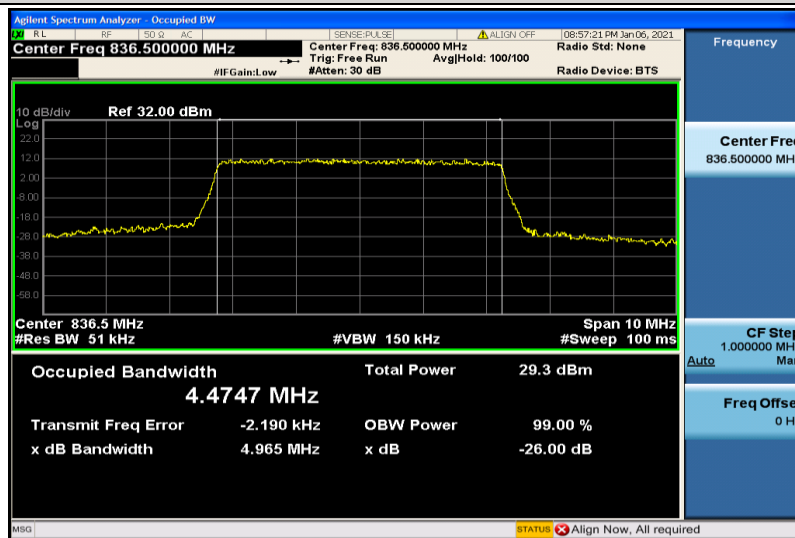

Band5-5MHz-16QAM-20425-25RB#0-4.4745

Band5-5MHz-16QAM-20525-25RB#0-4.4747