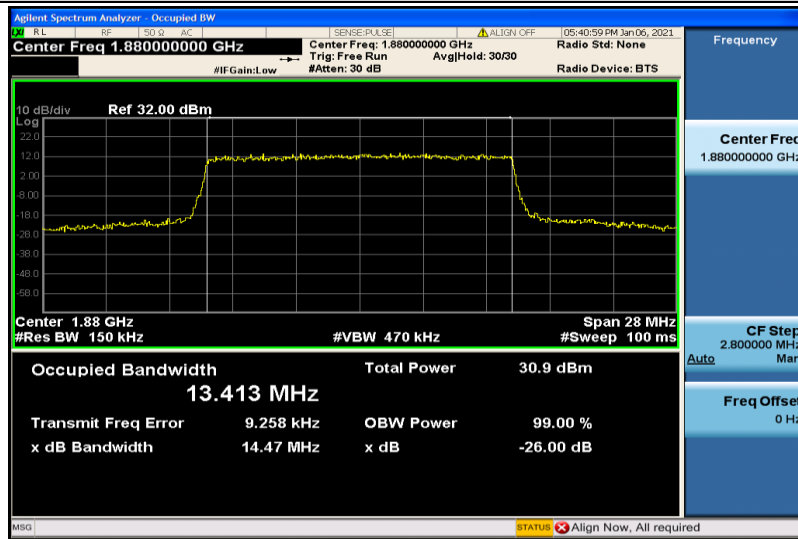

Band2-15MHz-16QAM-18675-75RB#0-13.411

Band2-15MHz-16QAM-18900-75RB#0-13.413