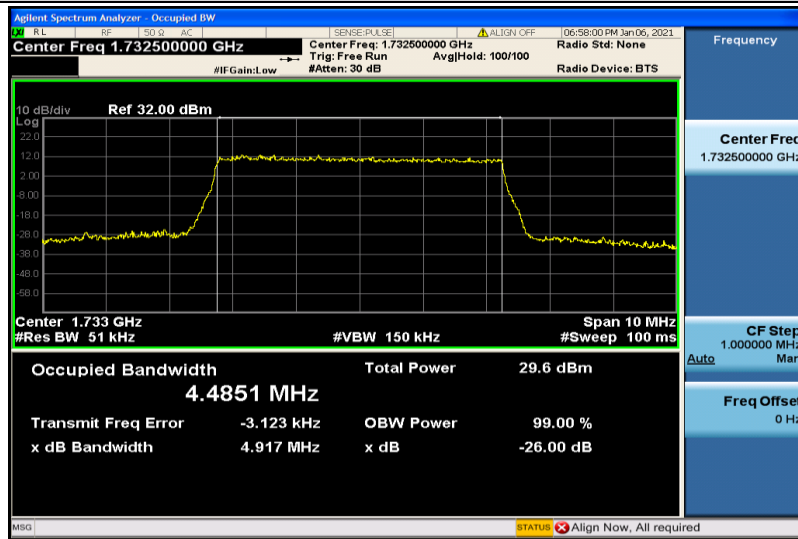

Band4-5MHz-16QAM-19975-25RB#0-4.4770

Band4-5MHz-16QAM-20175-25RB#0-4.4851