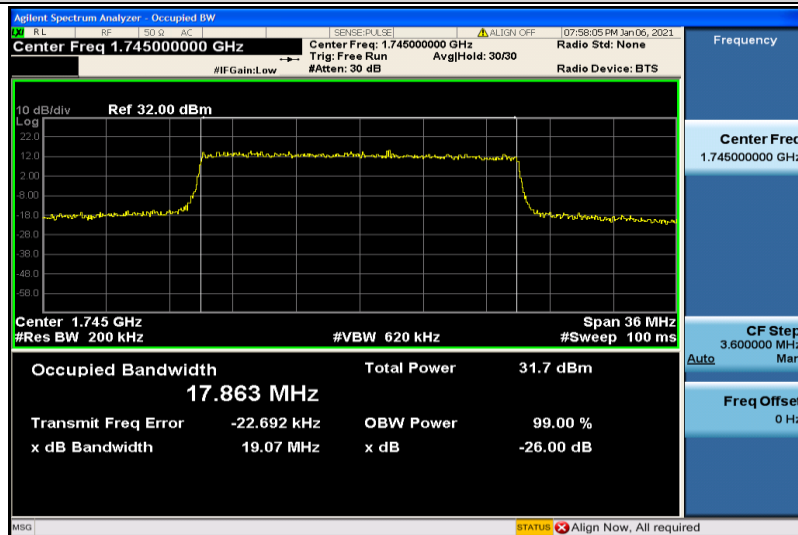

Band4-15MHz-16QAM-20025-75RB#0-13.375

Band4-15MHz-16QAM-20175-75RB#0-13.375

Band4-15MHz-16QAM-20325-75RB#0-13.400

Band4-20MHz-QPSK-20050-100RB#0-17.795

Band4-20MHz-QPSK-20175-100RB#0-17.820

Band4-20MHz-QPSK-20300-100RB#0-17.863