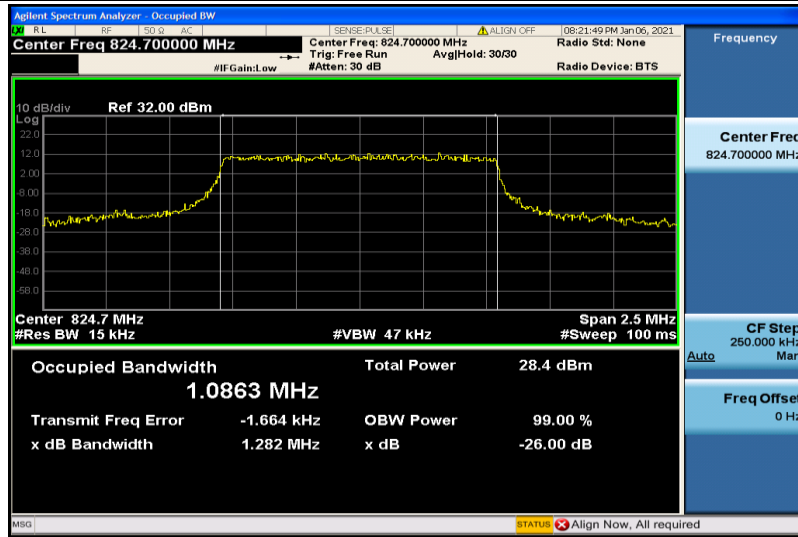

Band4-20MHz-16QAM-20050-100RB#0-17.772

Band4-20MHz-16QAM-20175-100RB#0-17.813

Band4-20MHz-16QAM-20300-100RB#0-17.887

Band5-1.4MHz-QPSK-20407-6RB#0-1.0811

Band5-1.4MHz-QPSK-20525-6RB#0-1.0830

Band5-1.4MHz-QPSK-20643-6RB#0-1.0801