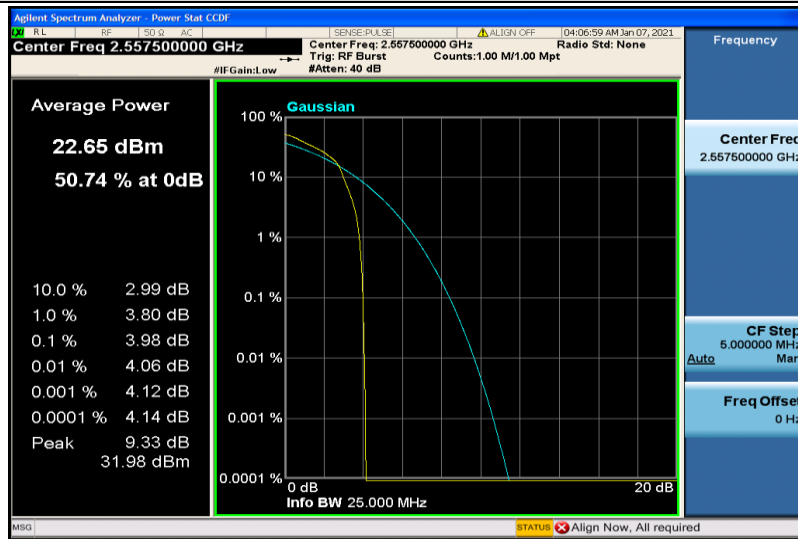

Band41-5MHz-16QAM-40265-1RB#0