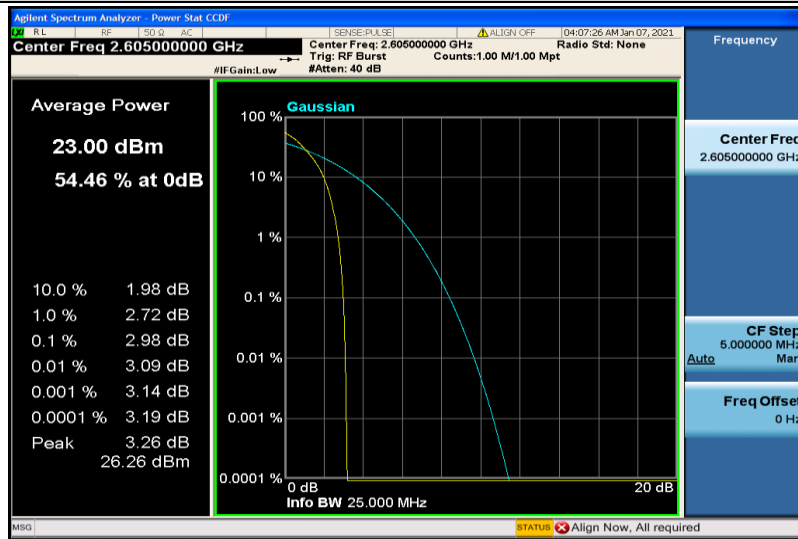

Band26-15MHz-16QAM-26915-75RB#0

Band26-15MHz-16QAM-26965-1RB#0

Band26-15MHz-16QAM-26965-75RB#0

Band41-5MHz-QPSK-40265-1RB#0

Band41-5MHz-QPSK-40265-25RB#0

Band41-5MHz-QPSK-40740-1RB#0

Band41-5MHz-QPSK-40740-25RB#0