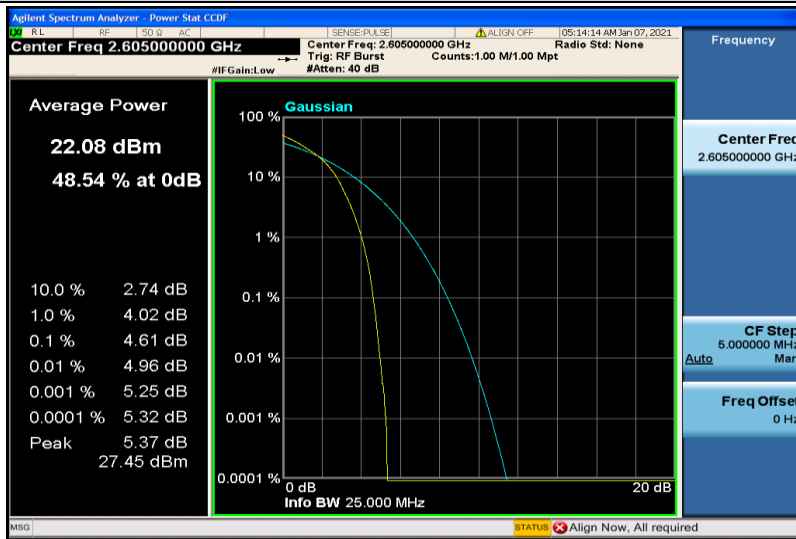

Band41-20MHz-16QAM-40740-100RB#0