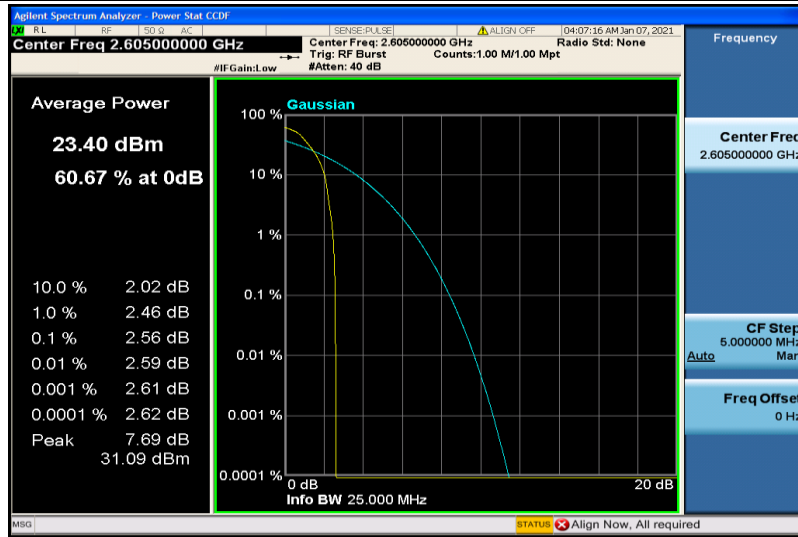

Band26-15MHz-16QAM-26915-75RB#0

Band26-15MHz-16QAM-26965-1RB#0

Band26-15MHz-16QAM-26965-75RB#0

Band41-5MHz-QPSK-40265-1RB#0

Band41-5MHz-QPSK-40265-25RB#0

Band41-5MHz-QPSK-40740-1RB#0

Band41-5MHz-QPSK-40740-25RB#0