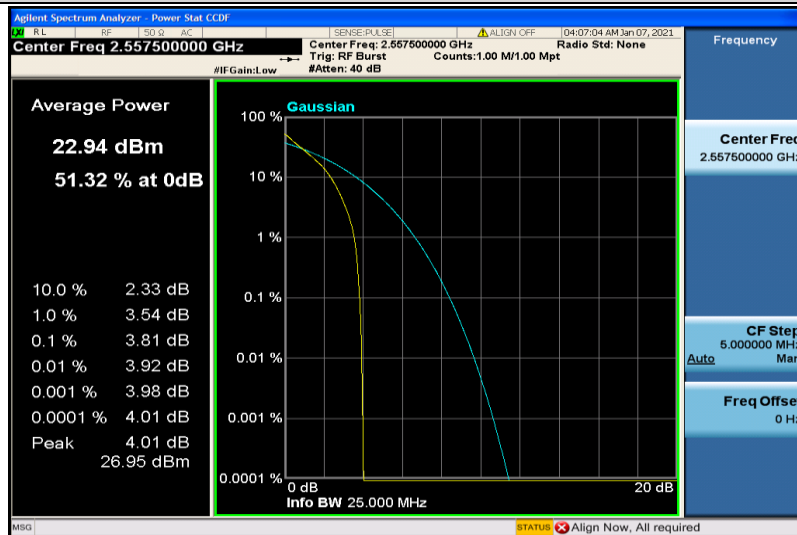

Band26-15MHz-16QAM-26915-75RB#0

Band26-15MHz-16QAM-26965-1RB#0

Band26-15MHz-16QAM-26965-75RB#0

Band41-5MHz-QPSK-40265-1RB#0

Band41-5MHz-QPSK-40265-25RB#0

Band41-5MHz-QPSK-40740-1RB#0

Band41-5MHz-QPSK-40740-25RB#0