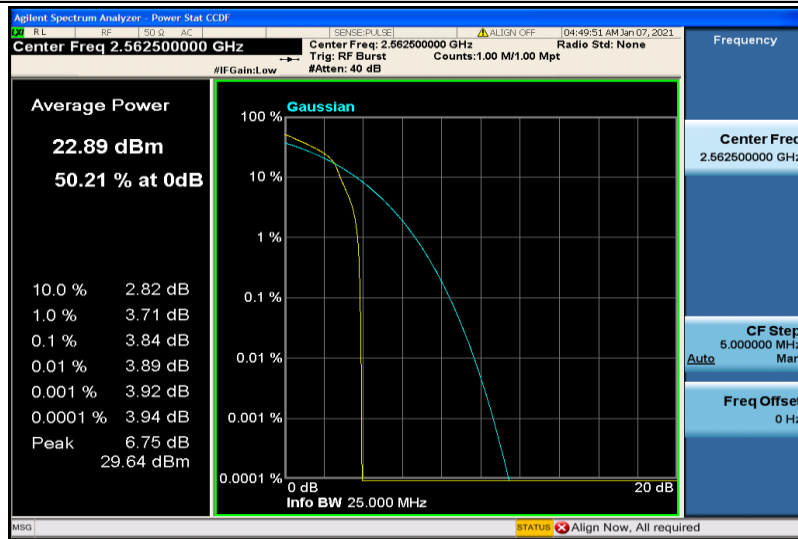

Band41-15MHz-QPSK-40315-75RB#0

Band41-15MHz-QPSK-40740-1RB#0

Band41-15MHz-QPSK-40740-75RB#0

Band41-15MHz-QPSK-41165-1RB#0

Band41-15MHz-QPSK-41165-75RB#0

Band41-15MHz-16QAM-40315-1RB#0

Band41-15MHz-16QAM-40315-75RB#0