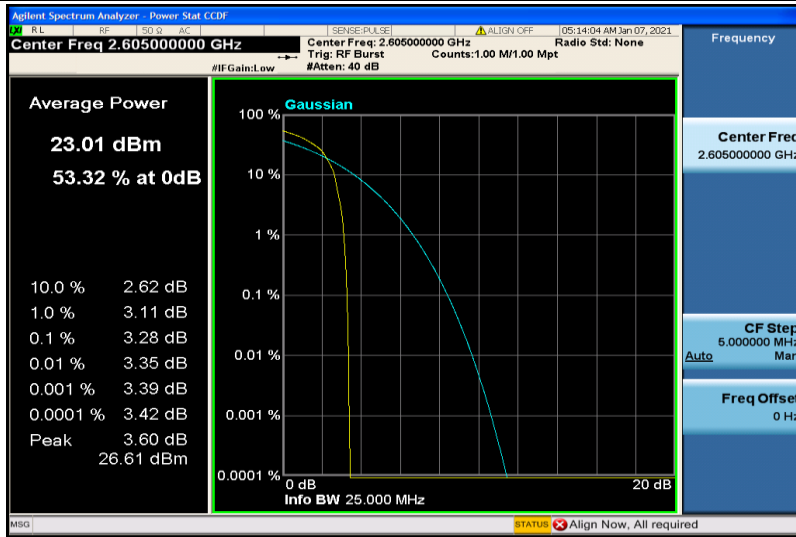

Band41-20MHz-16QAM-40740-1RB#0