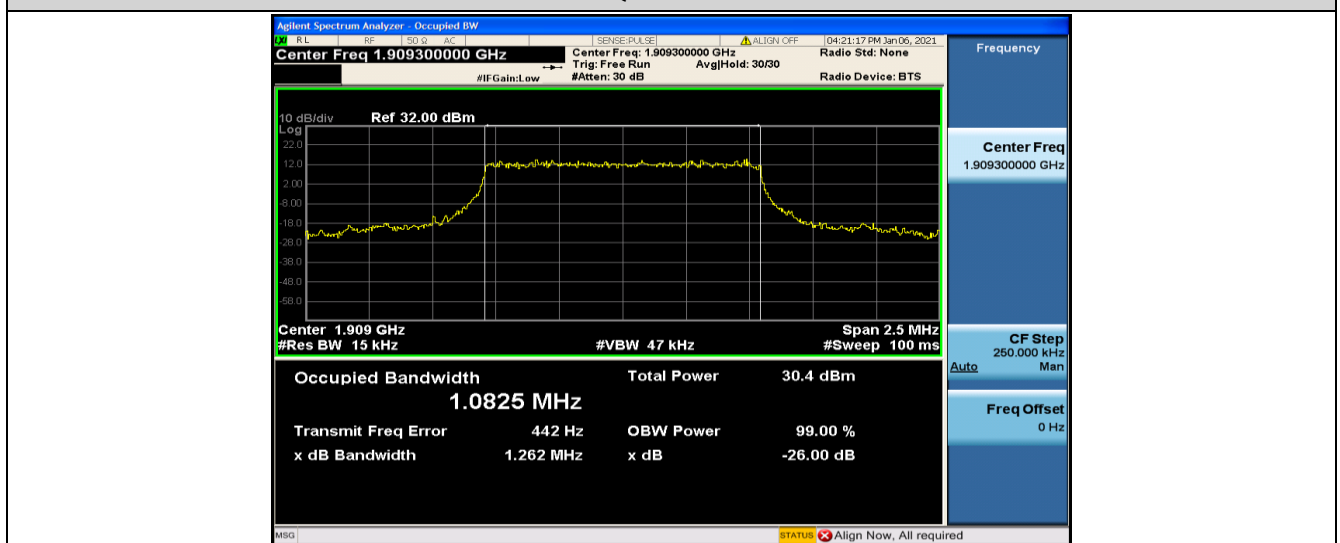

Band2-1.4MHz-QPSK-19193-6RB#0-1.0825