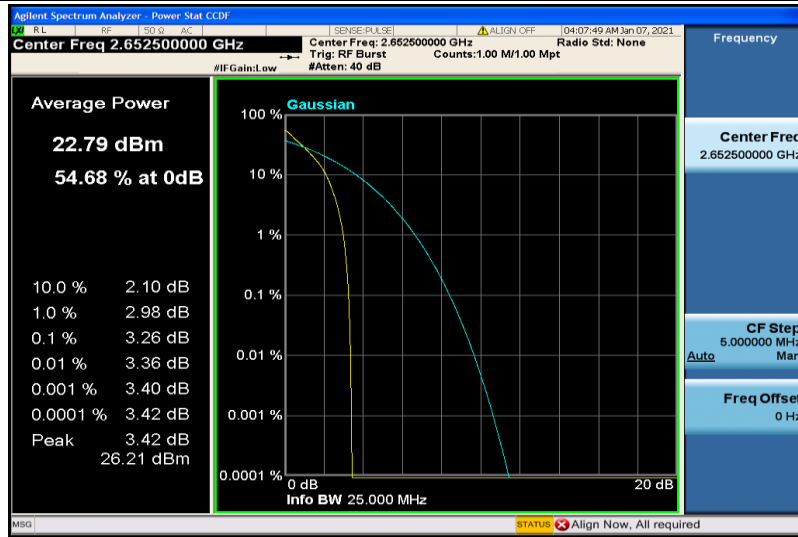

Band41-5MHz-QPSK-41215-25RB#0