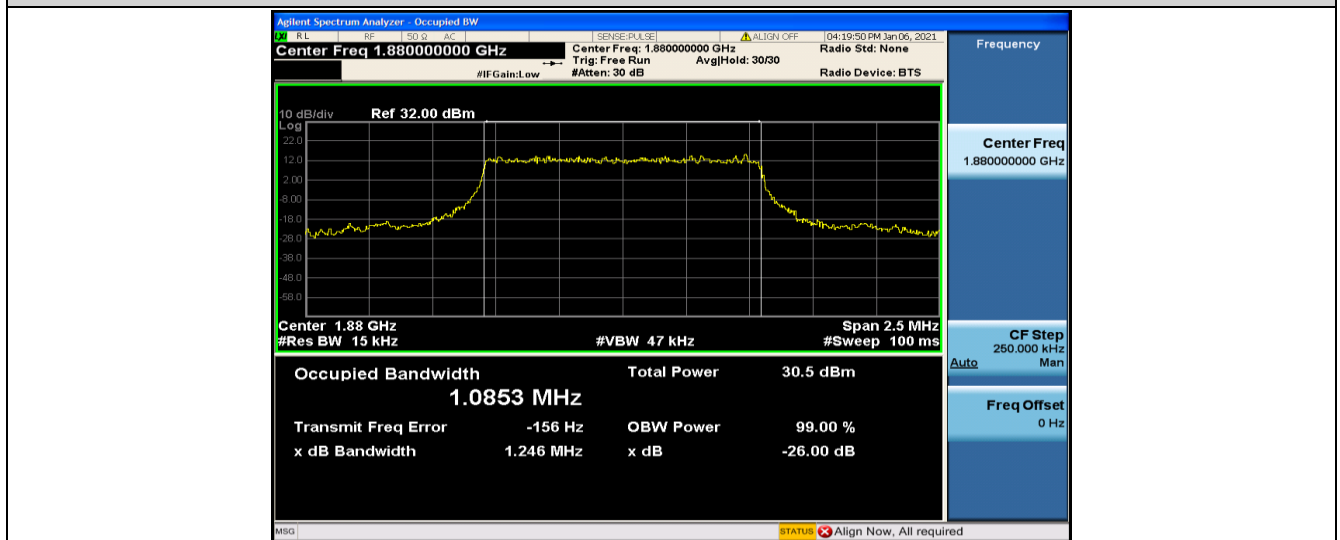

Band2-1.4MHz-QPSK-18900-6RB#0-1.0853