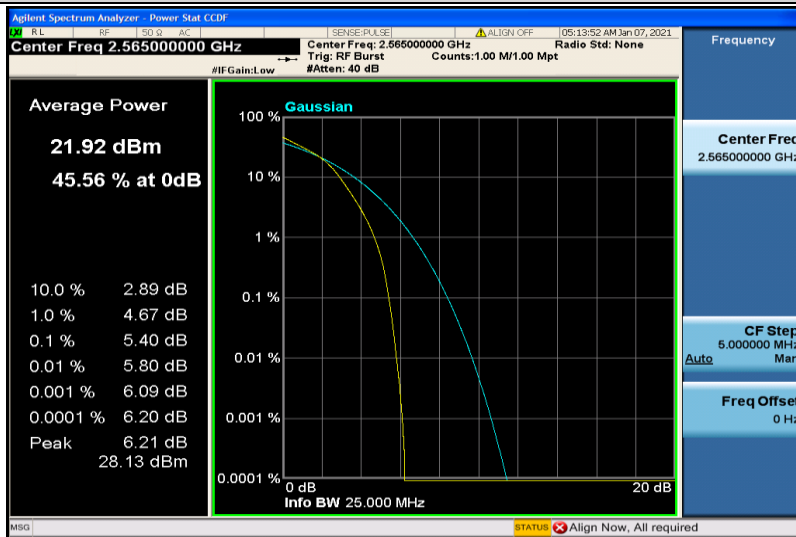

Band41-20MHz-16QAM-40340-100RB#0