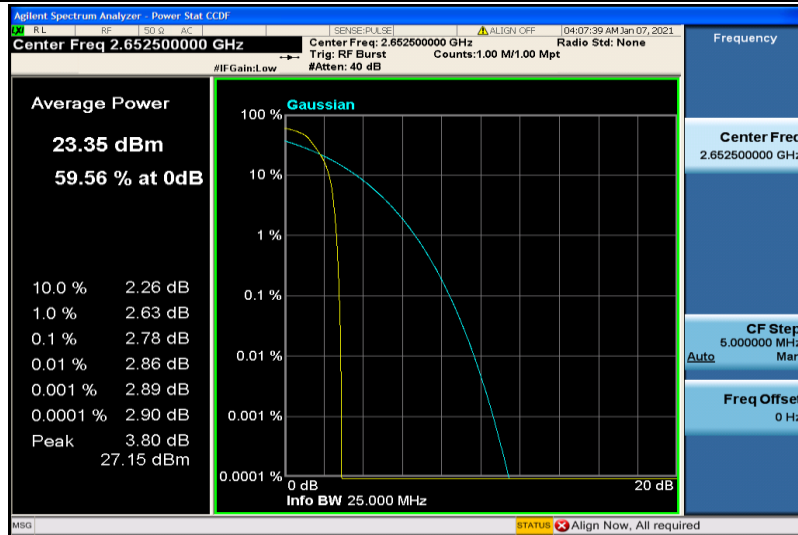

Band26-15MHz-16QAM-26915-75RB#0

Band26-15MHz-16QAM-26965-1RB#0

Band26-15MHz-16QAM-26965-75RB#0

Band41-5MHz-QPSK-40265-1RB#0

Band41-5MHz-QPSK-40265-25RB#0

Band41-5MHz-QPSK-40740-1RB#0

Band41-5MHz-QPSK-40740-25RB#0