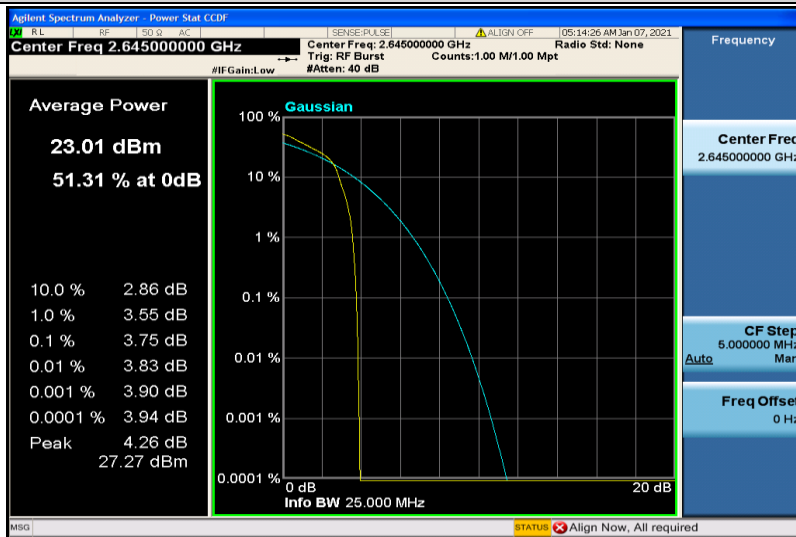

Band41-20MHz-16QAM-41140-1RB#0