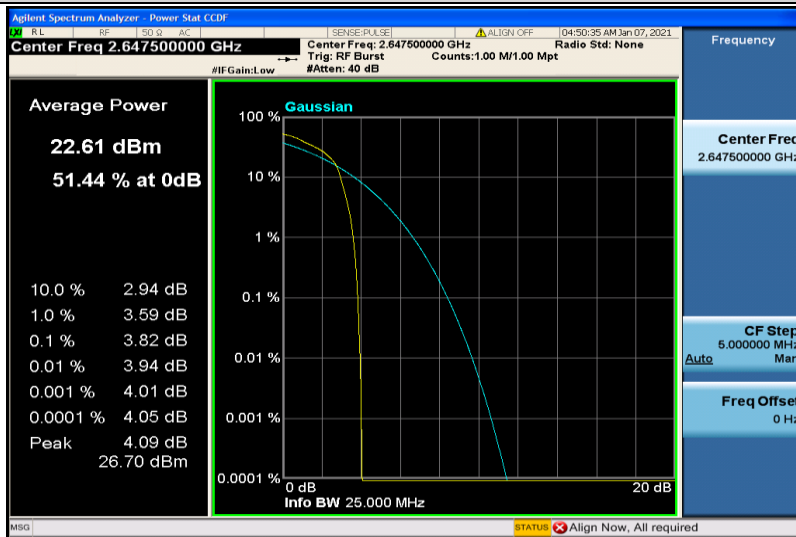

Band41-15MHz-16QAM-41165-1RB#0