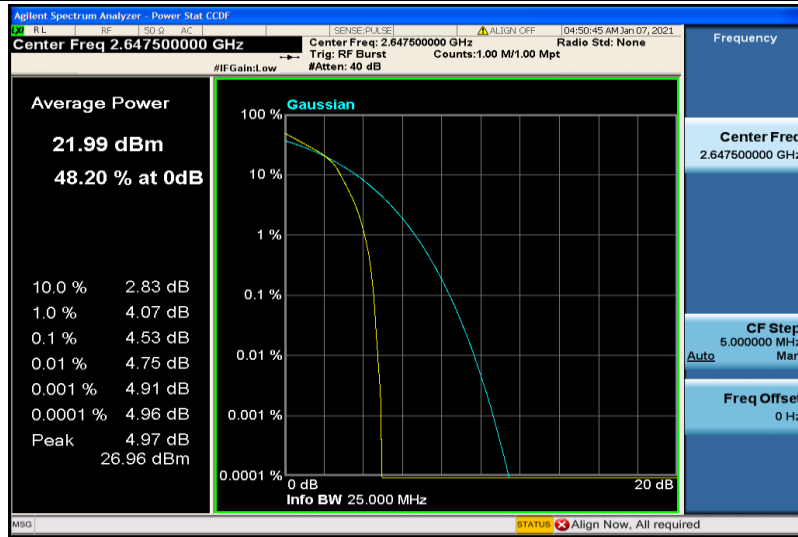

Band41-15MHz-16QAM-41165-75RB#0