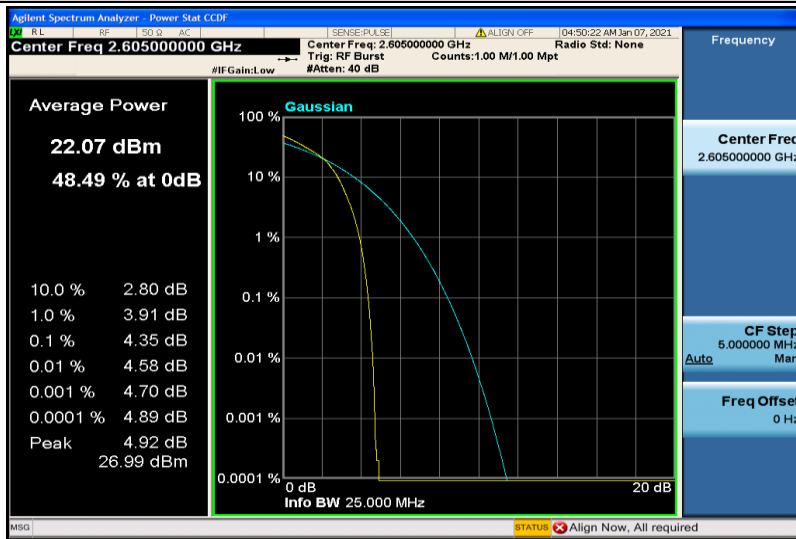

Band41-15MHz-16QAM-40740-75RB#0