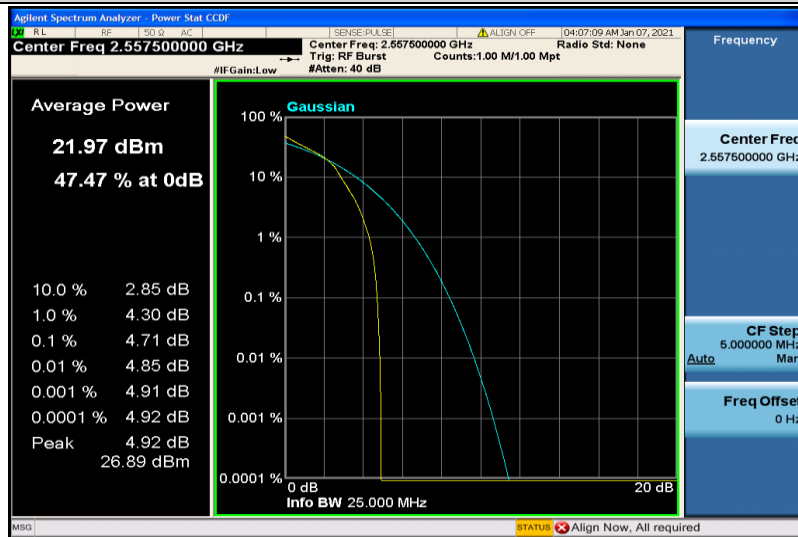

Band41-5MHz-16QAM-40265-25RB#0